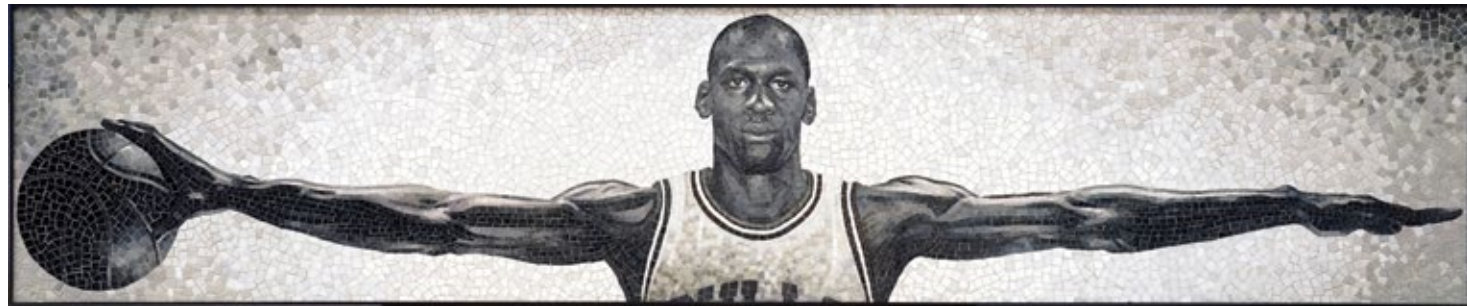

WINGS

DATE: 2025
FORMAT: Artistic hand-clipped mosaic mural
BY: Jay Nadeau

DESCRIPTION: A piece capturing the generation spanning skill that will be memorialized well into the future.
SIZE: 1.63' x 7.99'