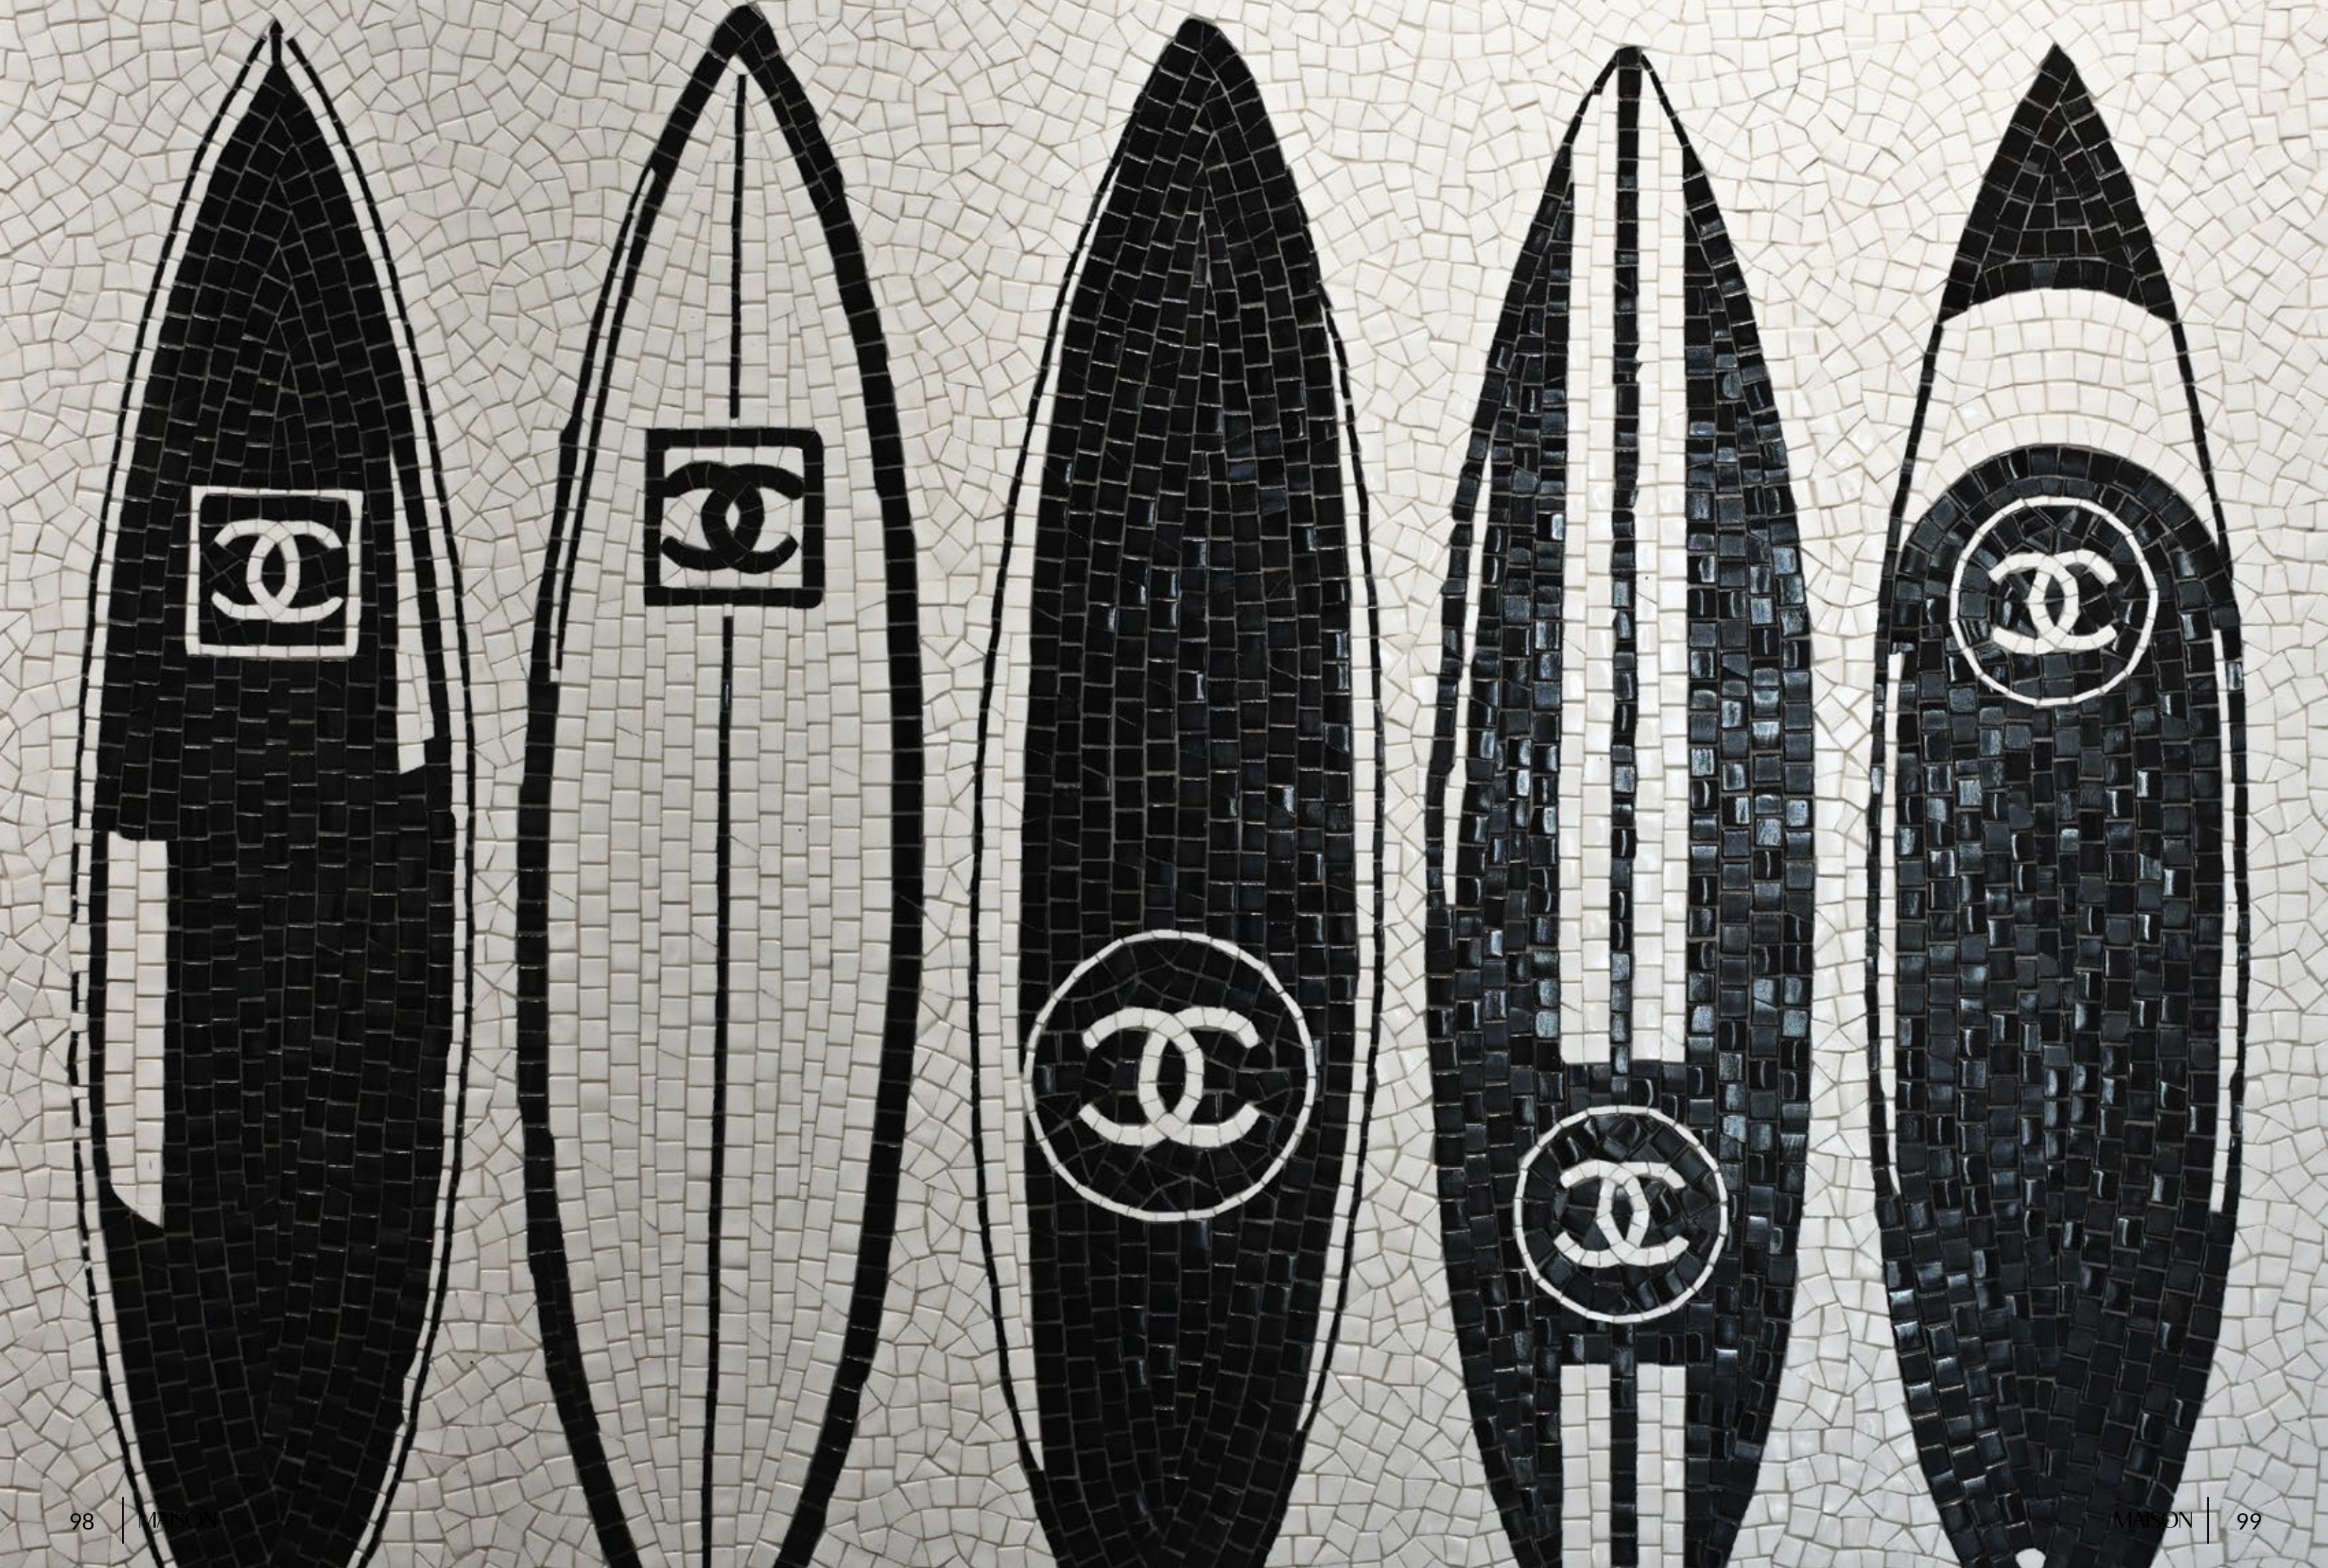

WINTER SPARKLE

DATE: 2025
FORMAT: Artistic hand-clipped mosaic mural
BY: Audrey Jean

DESCRIPTION: A play of shadows and light -this piece glitters with emotion from its gaze to the glaze of the tesserae.
SIZE: 4'X4'