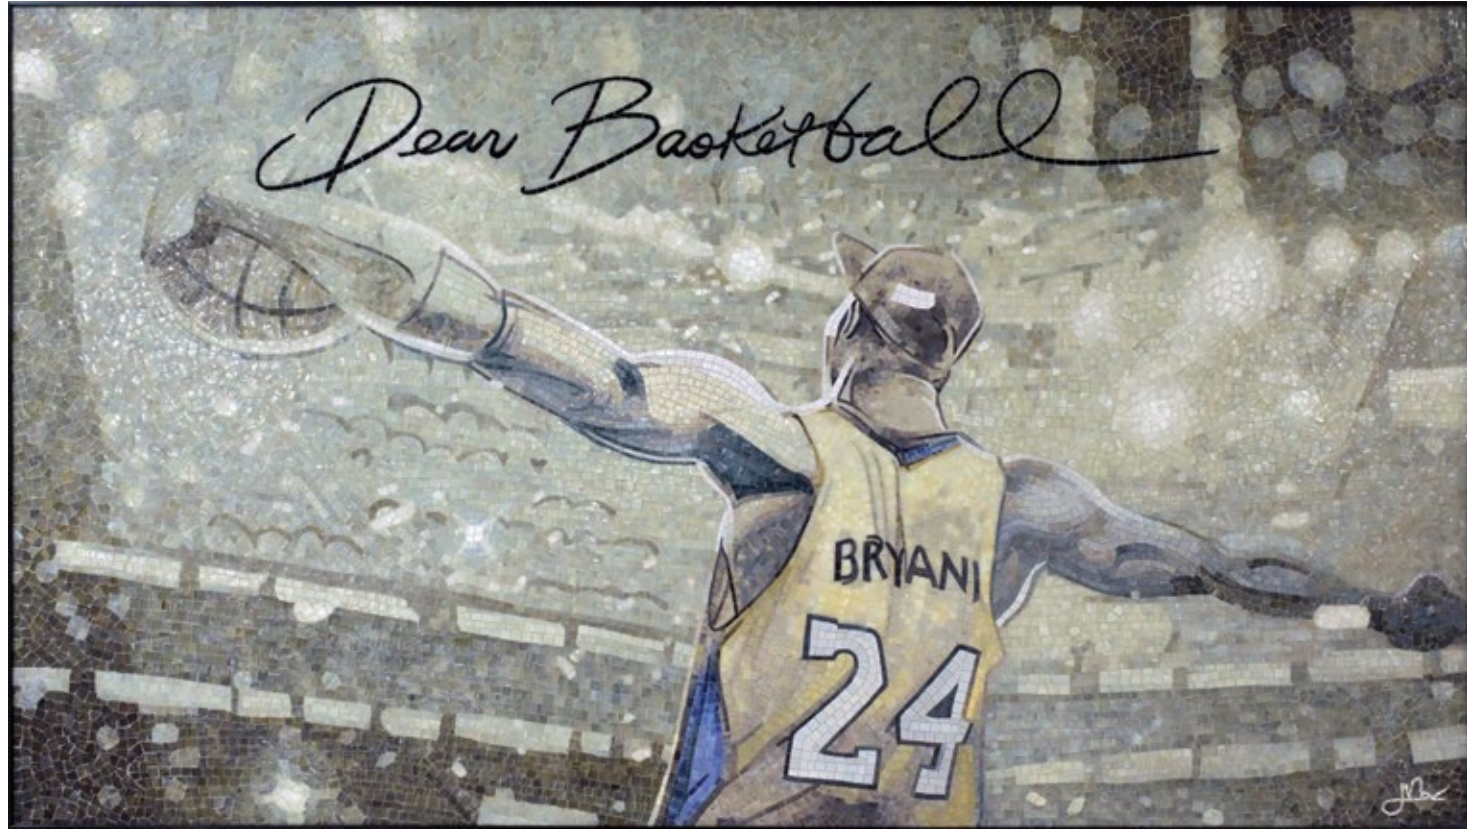

DEAR BASKETBALL

DATE: 2025
FORMAT: Artistic hand-clipped mosaic mural
BY: Jay Nadeau

DESCRIPTION: A story of love and dedication to game by its most celebrated player.
SIZE: 6.98' x 3.87'