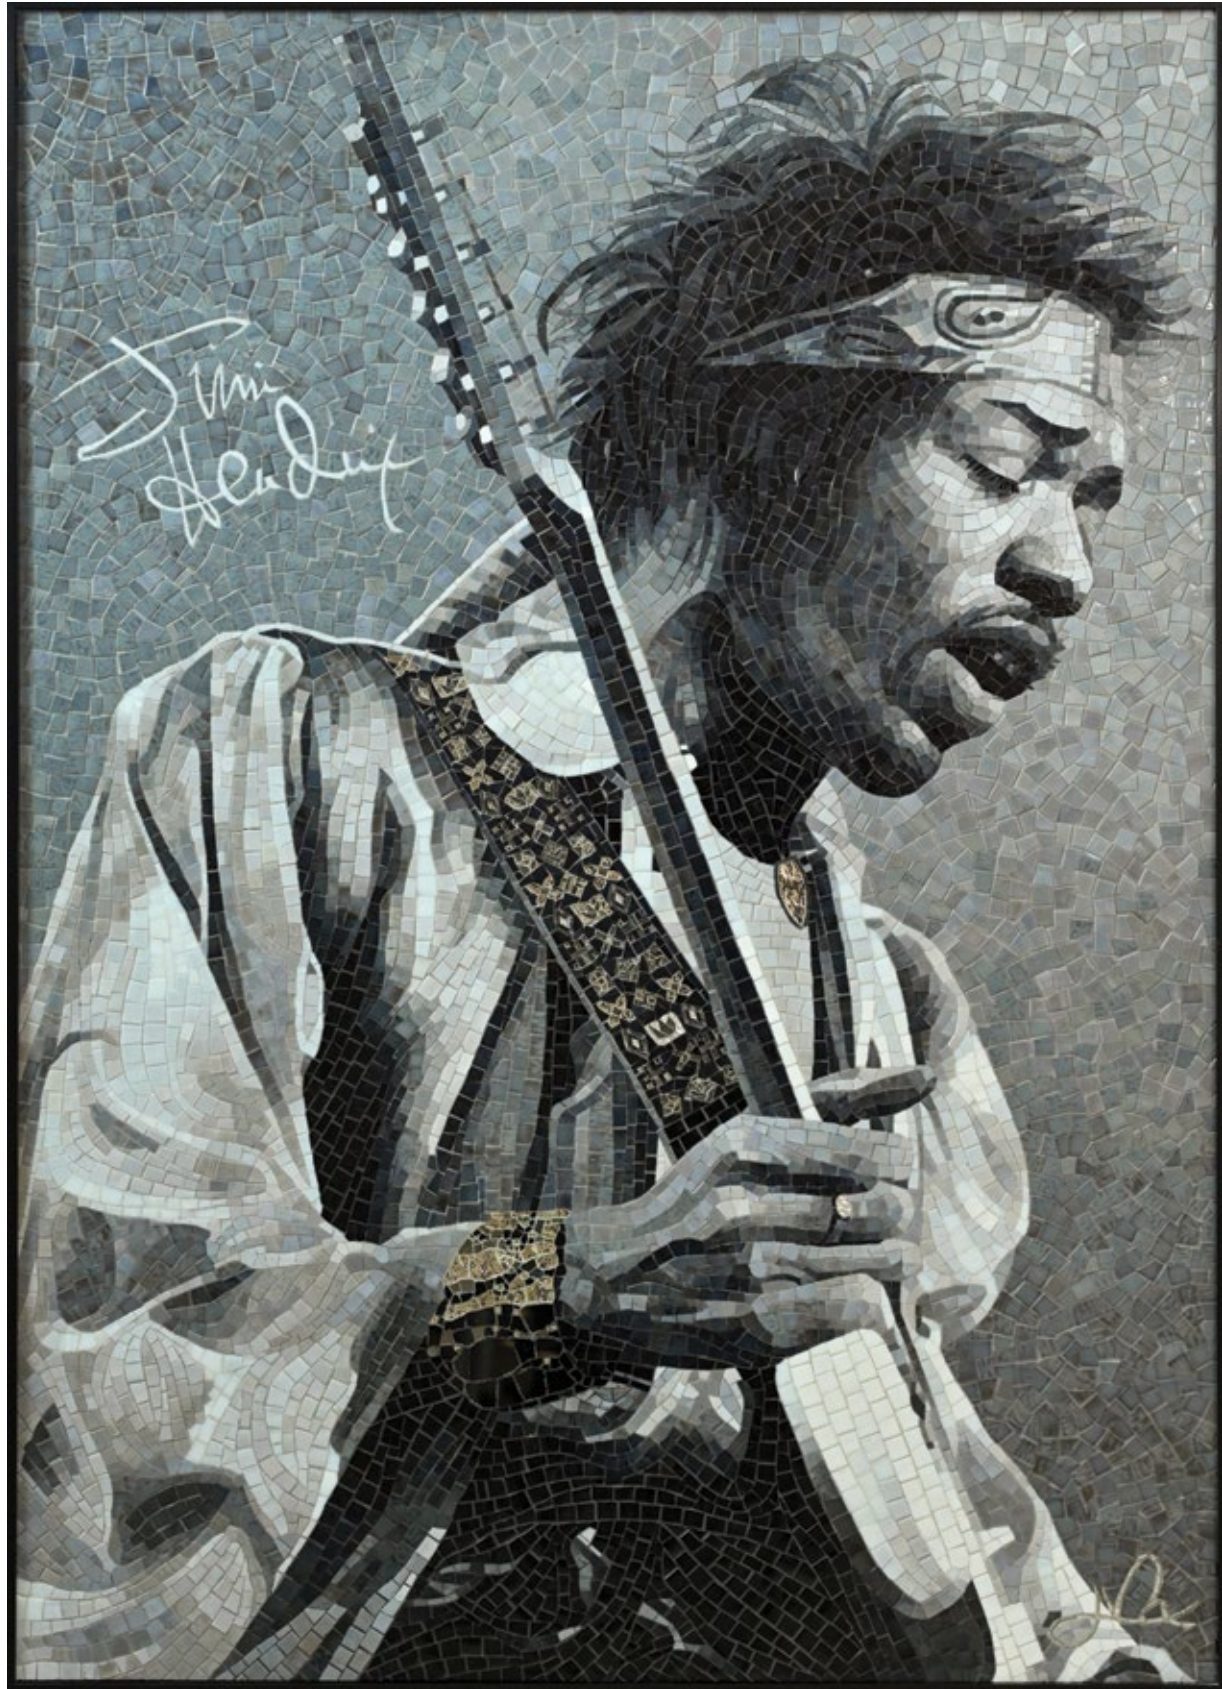

HENDRIX

DATE: 2025
FORMAT: Artistic hand-clipped mosaic mural
BY: Jay Nadeau

DESCRIPTION: This piece allows you to feel the electricity of his masterful guitar riffs.
SIZE: 2.74' x 3.83'