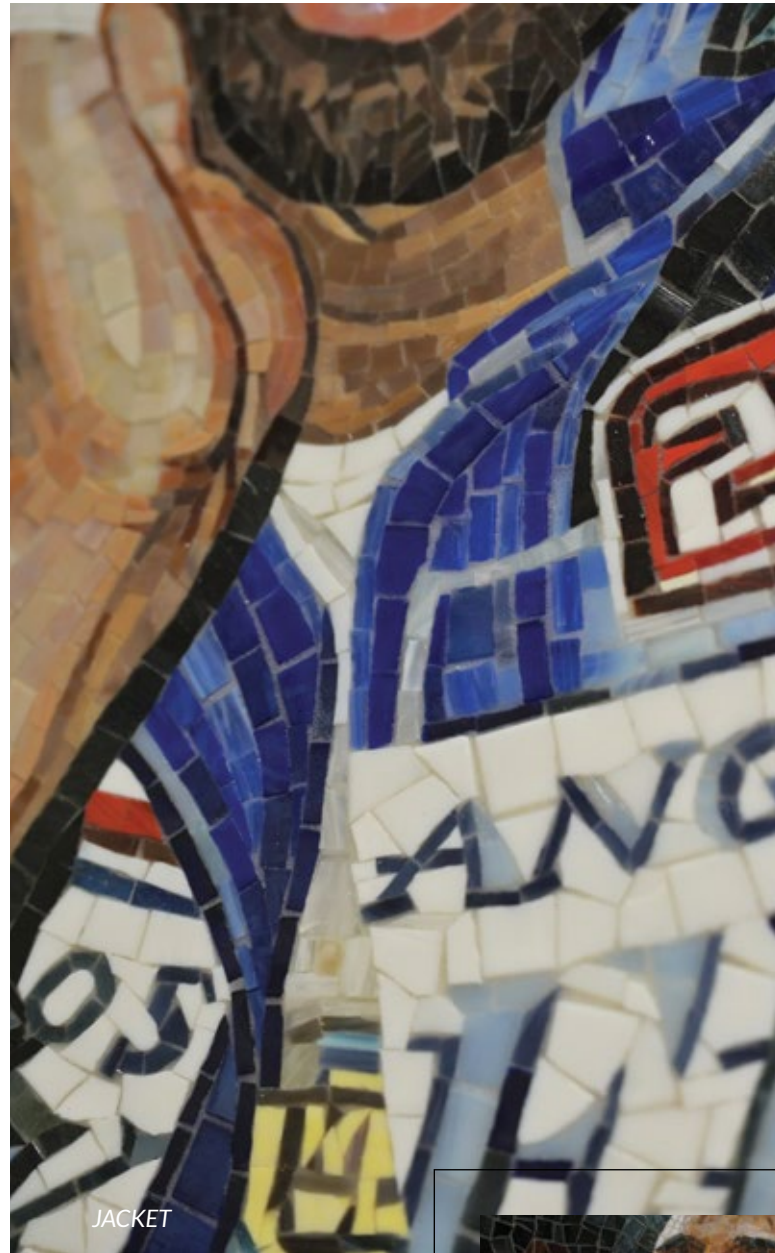

WINTER SPARKLE

DATE: 2025
FORMAT: Artistic hand-clipped mosaic mural
BY: Audrey Jean

DESCRIPTION: A play of shadows and light -this piece glitters with emotion from its gaze to the glaze of the tesserae.
SIZE: 4'X4'