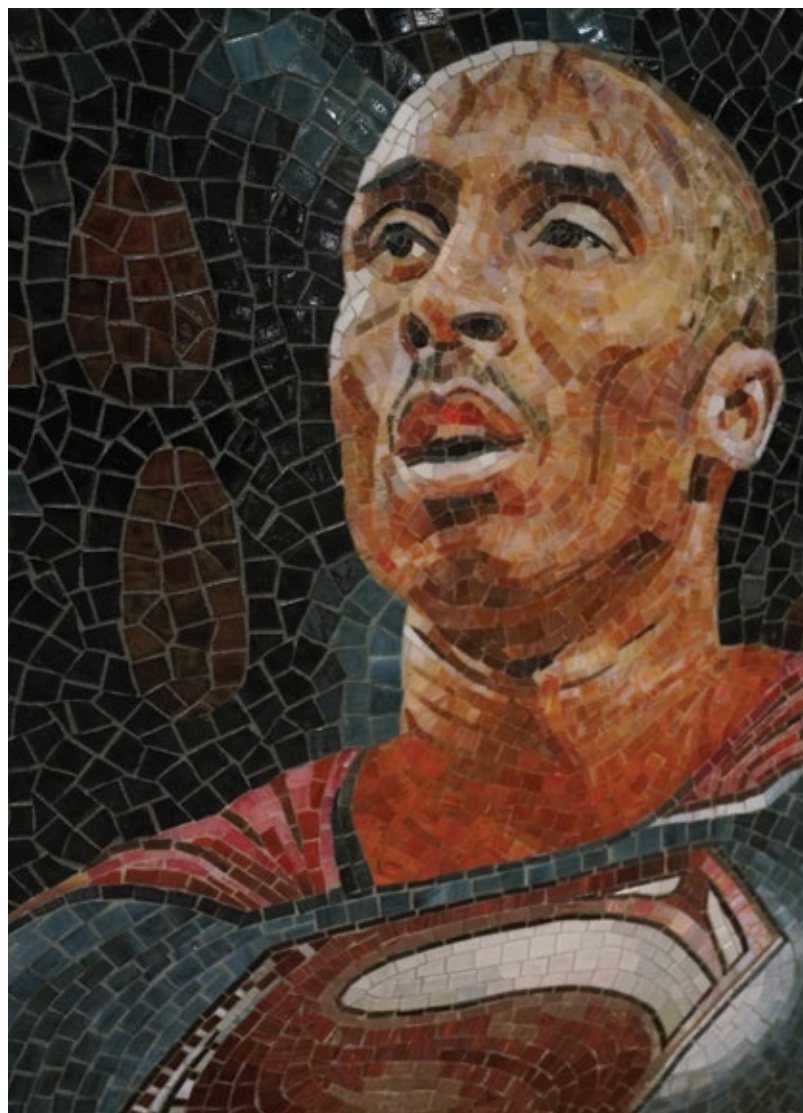

MOTION

DATE: 2025
FORMAT: Artistic hand-clipped mosaic mural
BY: Jay Nadeau

DESCRIPTION: A literal Renaissance man in motion captured in the fine art of mosaics.
SIZE: 6.74' x 5.29'

COLLAGE

DATE: 2025
FORMAT: Artistic hand-clipped mosaic mural
BY: Jay Nadeau

DESCRIPTION: A composition born of energy and enthusiasm to match the skills of a legend.
SIZE: 5.5' x 5.5'

SUPERMAN

DATE: 2025
FORMAT: Artistic hand-clipped mosaic mural
BY: Jay Nadeau

DESCRIPTION: If dreams and dedication could take flight, where would you fly.
SIZE: 3.33' x 3.23'