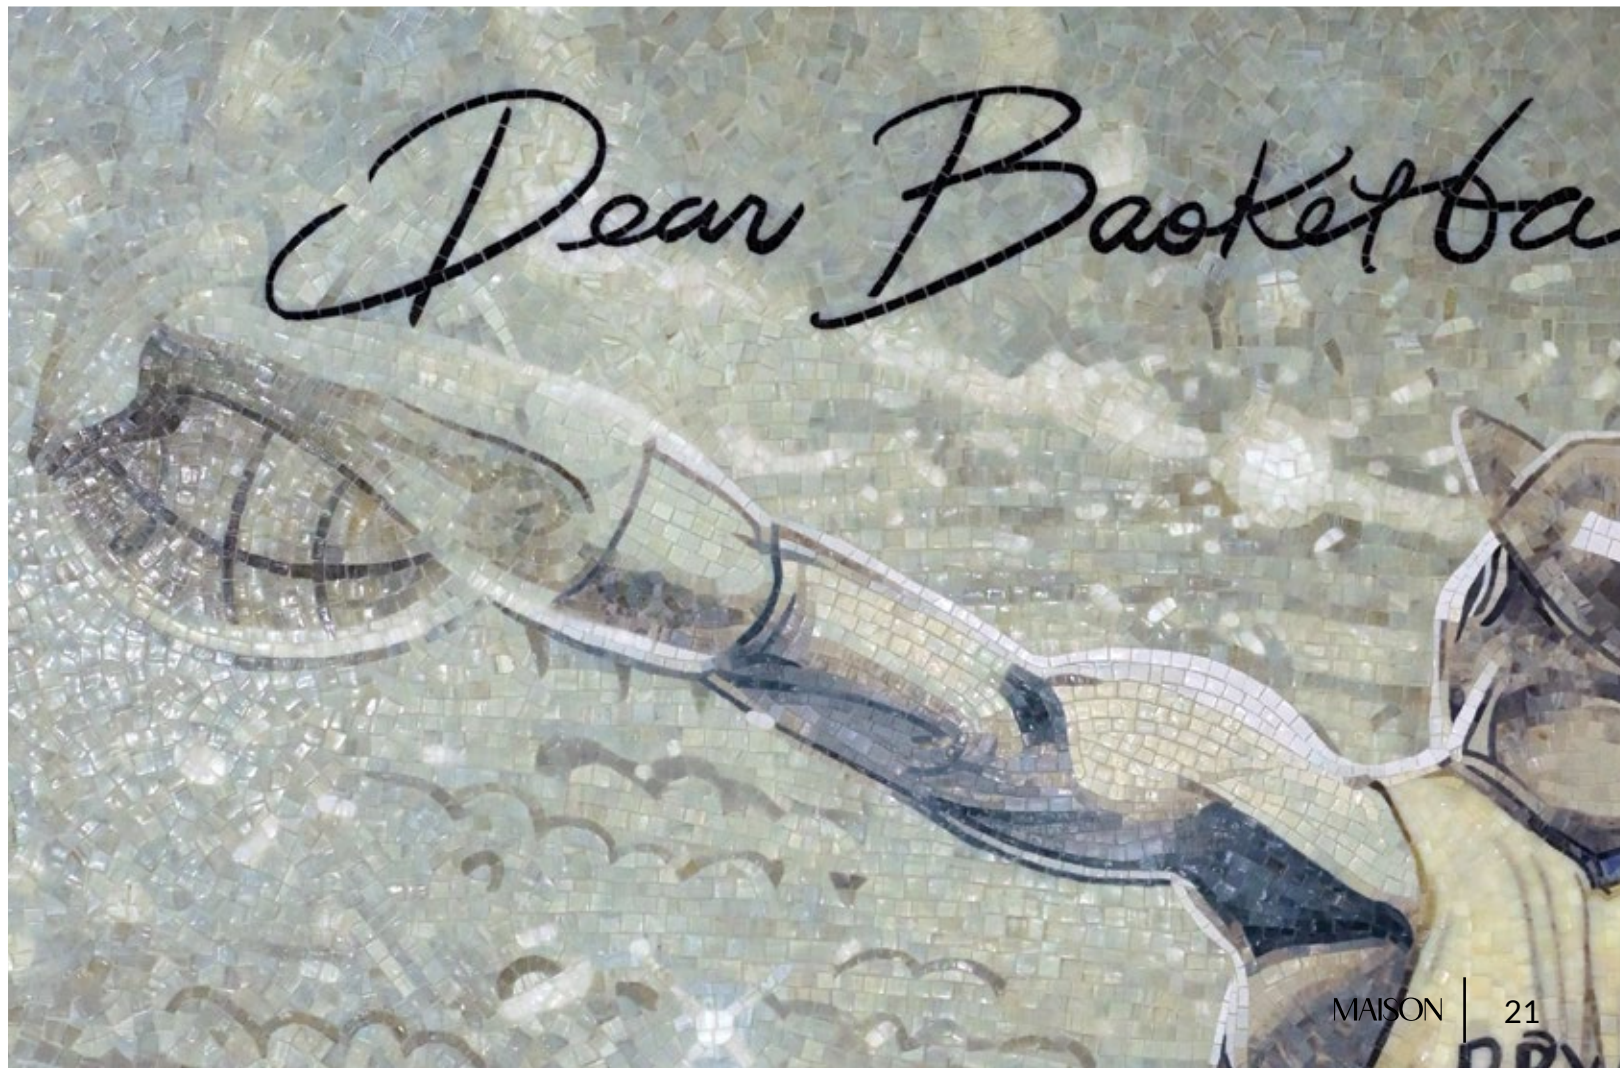

DEAR BASKETBALL

DATE: 2025
FORMAT: Artistic hand-clipped mosaic mural
BY: Jay Nadeau

DESCRIPTION: A story of love and dedication to game by its most celebrated player.
SIZE: 6.98' x 3.87'