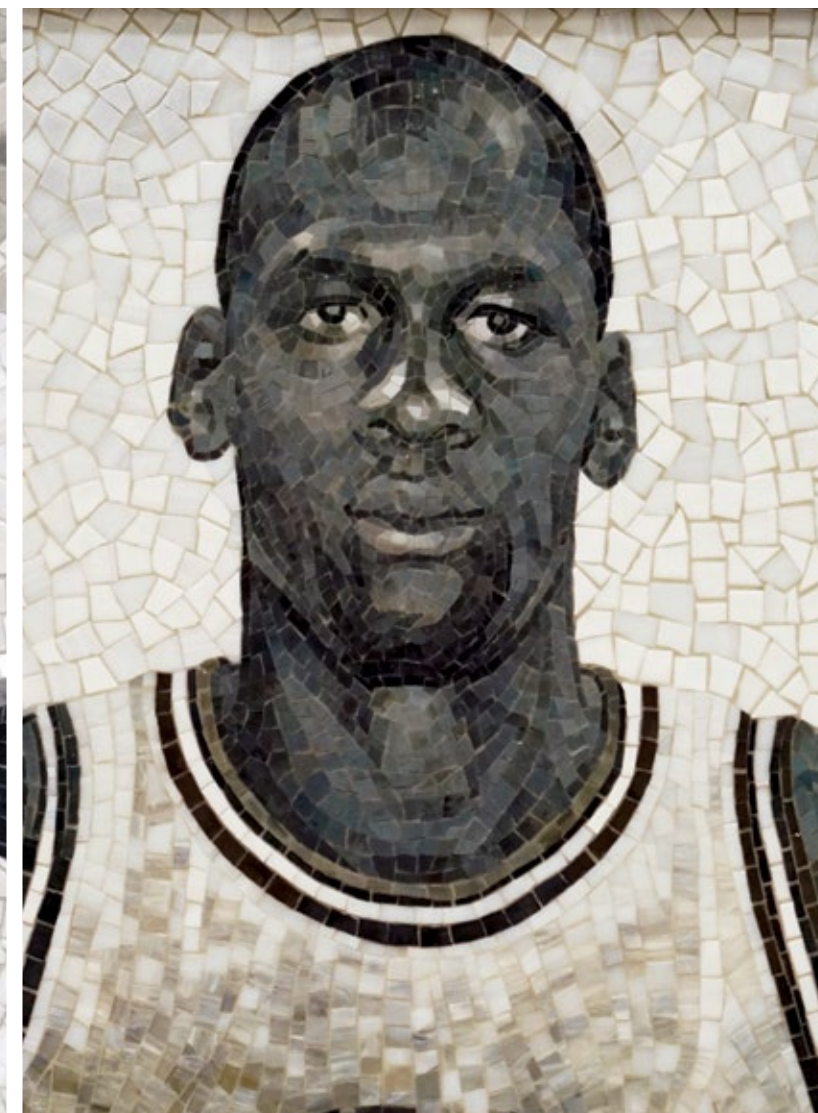

WINGS

DATE: 2025
FORMAT: Artistic hand-clipped mosaic mural
BY: Jay Nadeau

DESCRIPTION: A piece capturing the generation spanning skill that will be memorialized well into the future.
SIZE: 1.63' x 7.99'