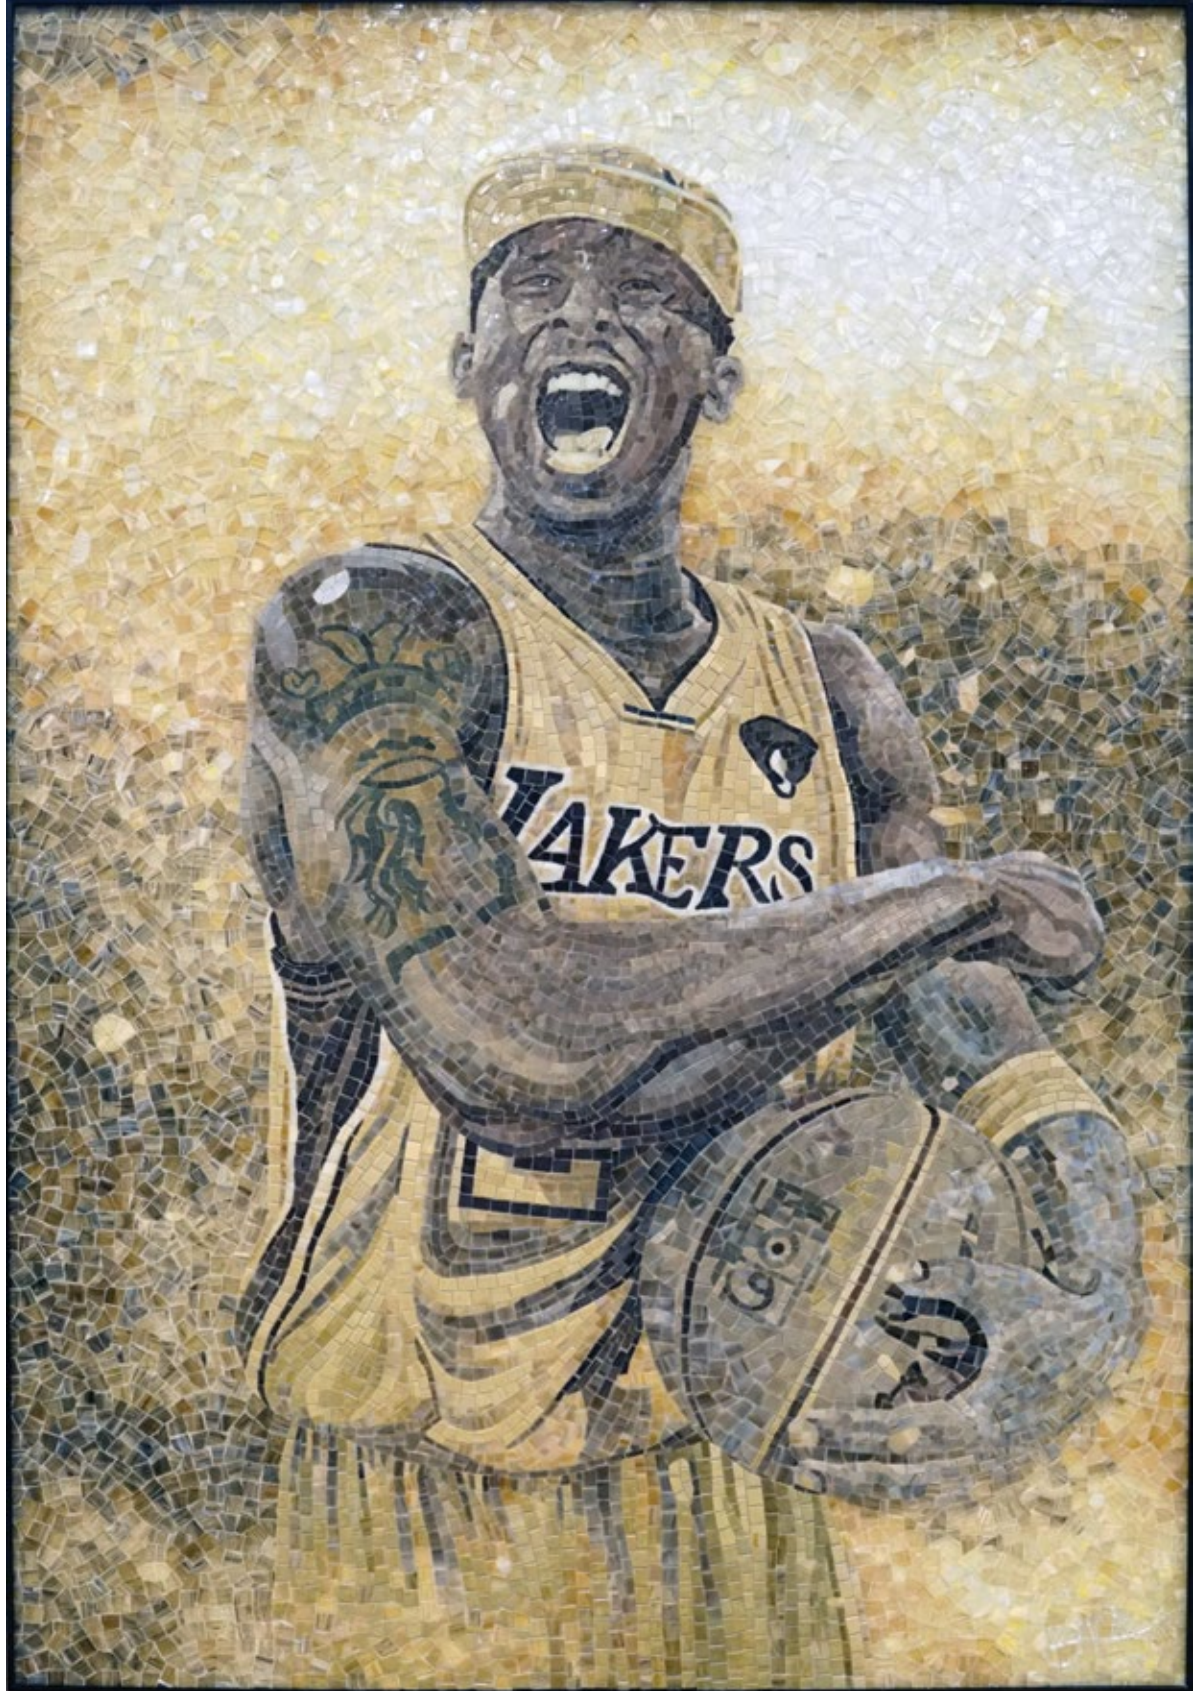

DESCRIPTION: Two legends sharing skill and passion unrivalled in the game.
SIZE: 2.57' x 4.48'

WINGS

DATE: 2025
FORMAT: Artistic hand-clipped mosaic mural
BY: Jay Nadeau

DESCRIPTION: A piece capturing the generation spanning skill that will be memorialized well into the future.
SIZE: 1.63' x 7.99'