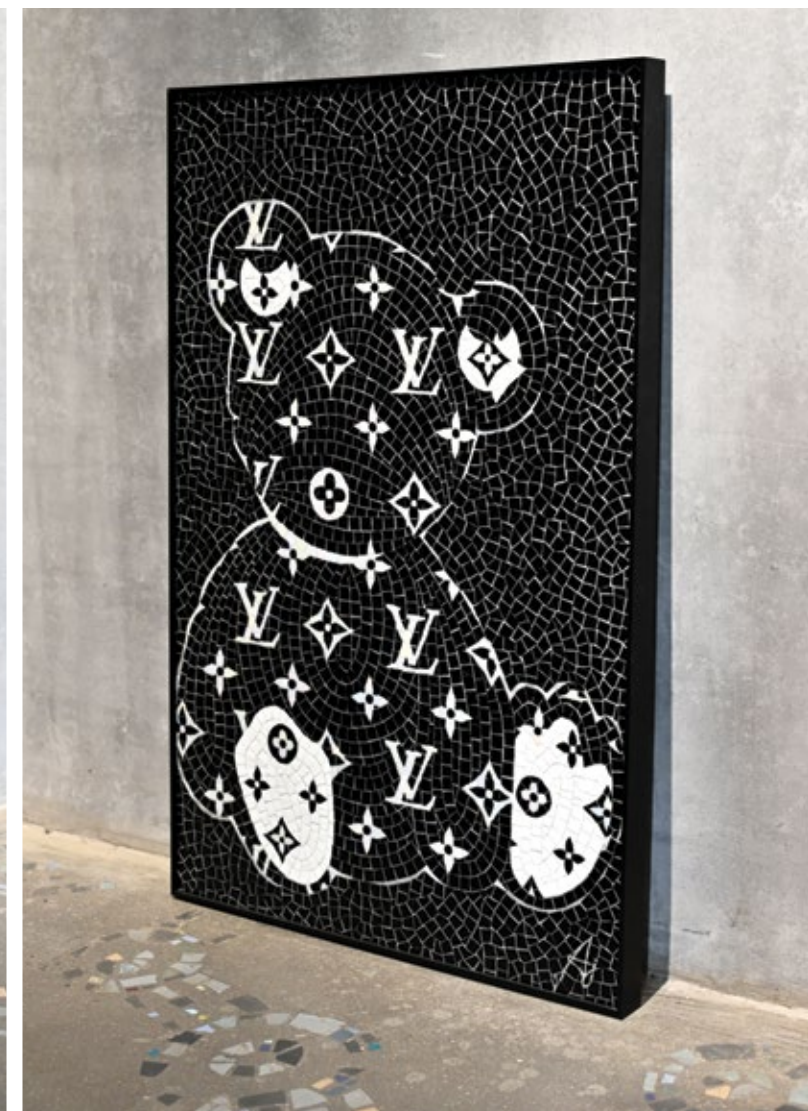

DESCRIPTION: What do you find at the other end of a shopping spree? Perhaps something that transcends materiality.
SIZE: 4' X 3'

GLAM SQUAD

DATE: 2025
FORMAT: Artistic hand-clipped mosaic mural
BY: Audrey Jean

DESCRIPTION: Playful glamour and youthful exuberance personified.
SIZE: 5'X4'

LUX PLUSH

DATE: 2025
FORMAT: Artistic hand-clipped mosaic mural
BY: Audrey Jean

DESCRIPTION: Soft edges playing off the graphic, chic style of label legend.
SIZE: 3' X 2'