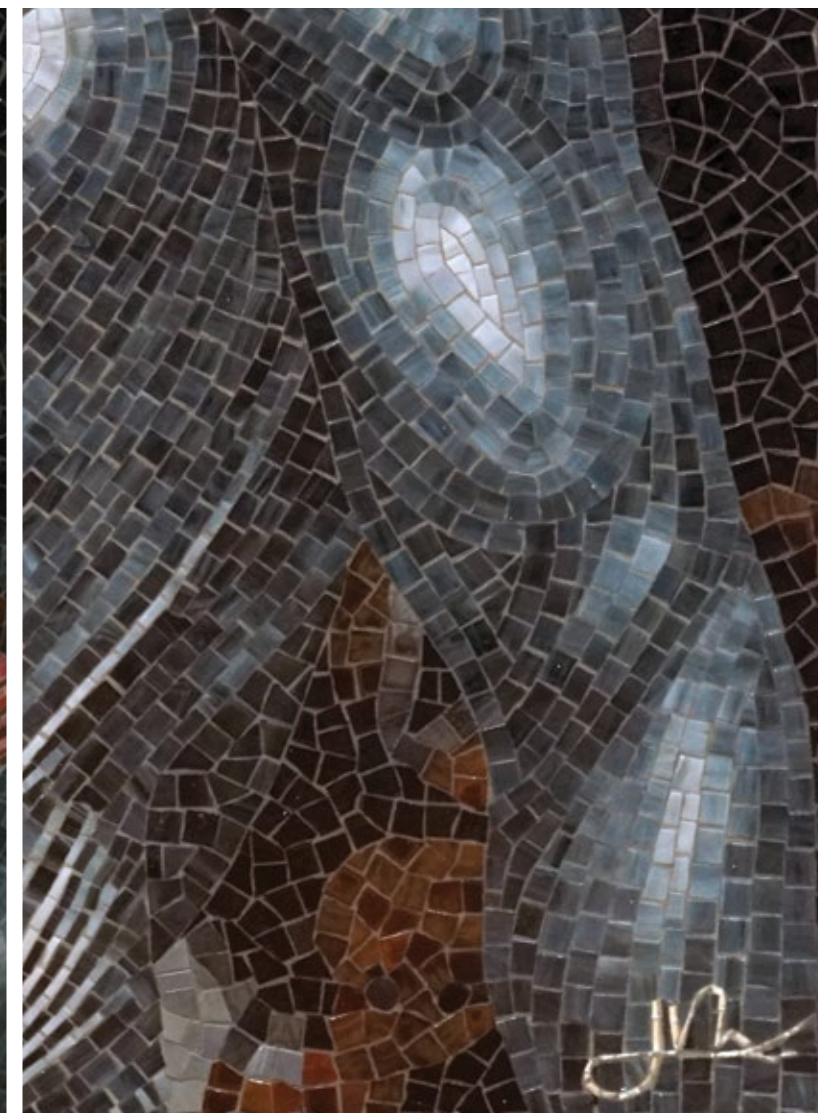

SUPERMAN

DATE: 2025
FORMAT: Artistic hand-clipped mosaic mural
BY: Jay Nadeau

DESCRIPTION: If dreams and dedication could take flight, where would you fly.
SIZE: 3.33' x 3.23'