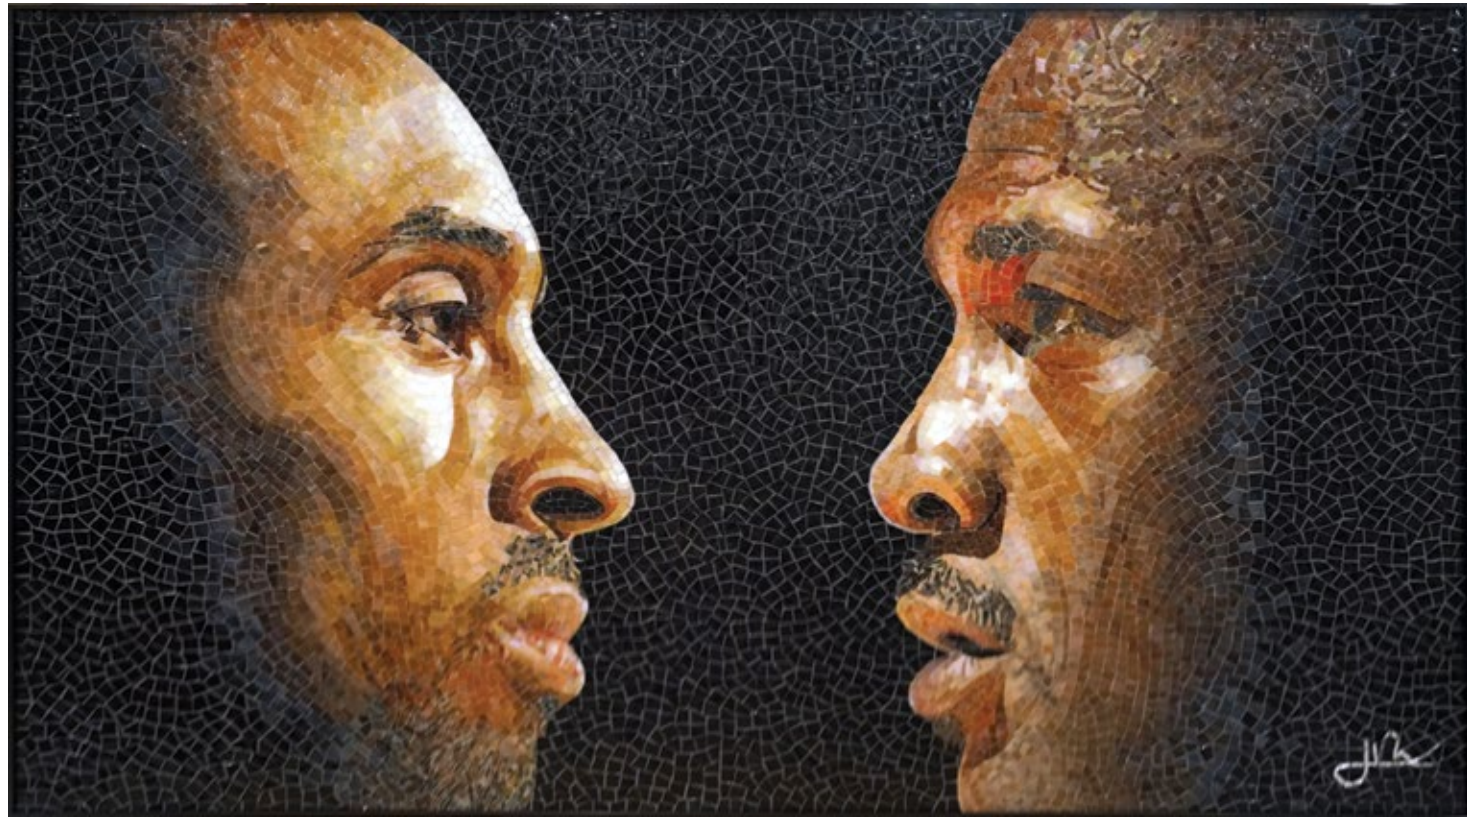

DEAR BASKETBALL

DATE: 2025
FORMAT: Artistic hand-clipped mosaic mural
BY: Jay Nadeau

DESCRIPTION: A story of love and dedication to game by its most celebrated player.
SIZE: 6.98' x 3.87'

FACE OFF

DATE: 2025
FORMAT: Artistic hand-clipped mosaic mural
BY: Jay Nadeau