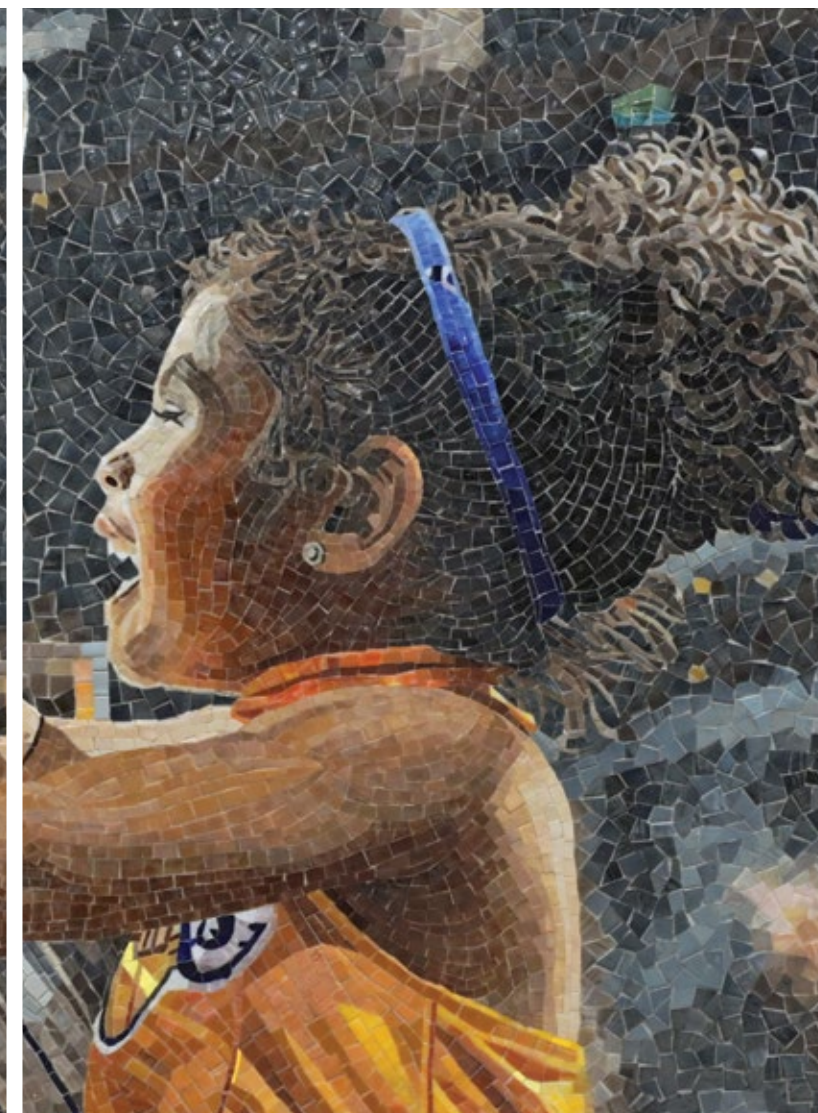

DESCRIPTION: This piece has depth and range of color matched by the expressive composition.
SIZE: 2.72' x 4.24'

GIGI

DATE: 2025
FORMAT: Artistic hand-clipped mosaic mural
BY: Jay Nadeau

DESCRIPTION: Love in memoriam. A piece capturing the unspoken language of family.
SIZE: 4.05' x 3.25'

MOTION

DATE: 2025
FORMAT: Artistic hand-clipped mosaic mural
BY: Jay Nadeau

DESCRIPTION: A literal Renaissance man in motion captured in the fine art of mosaics.
SIZE: 6.74' x 5.29'

COLLAGE

DATE: 2025
FORMAT: Artistic hand-clipped mosaic mural
BY: Jay Nadeau