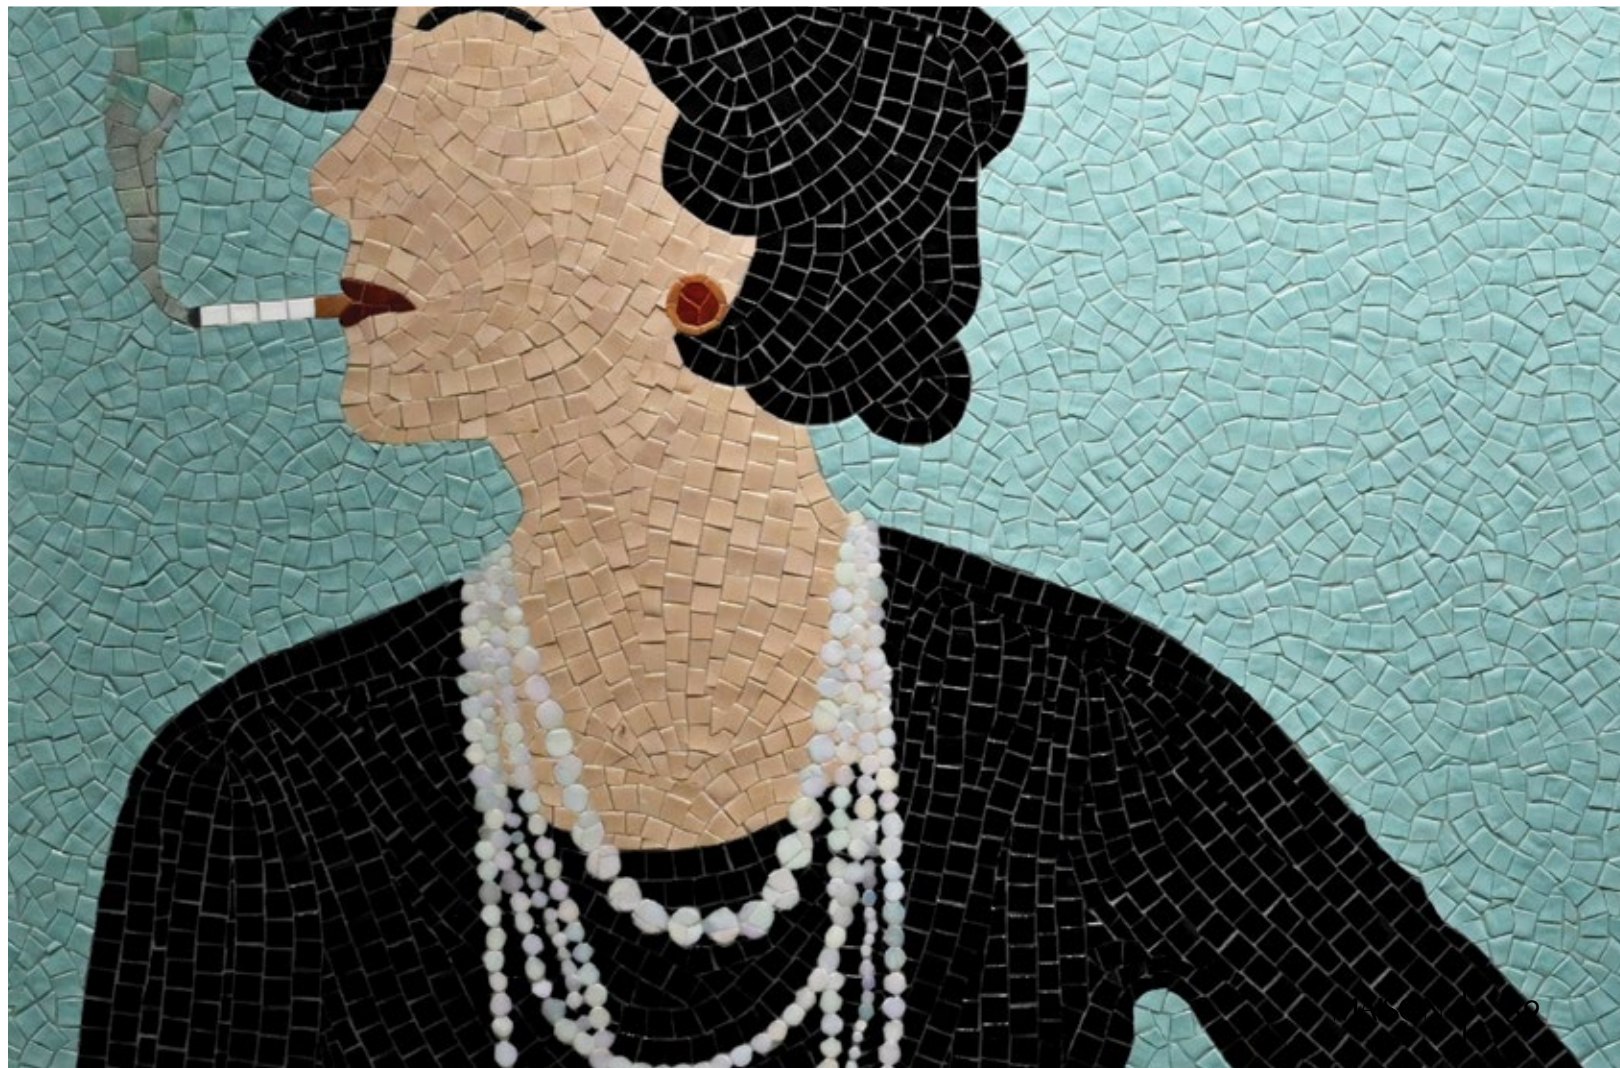

LV

DATE: 2025
FORMAT: Artistic hand-clipped mosaic mural
BY: Audrey Jean

DESCRIPTION: What is more of a chic statement than a luxury label immortalized in mosaic.
SIZE: 4' X 3'

MS CHANEL

DATE: 2025
FORMAT: Artistic hand-clipped mosaic mural
BY: Audrey Jean

DESCRIPTION: A pioneer of fashion captured in mosaic.
SIZE: 5' X 3'

MS COCO

DATE: 2025
FORMAT: Artistic hand-clipped mosaic mural
BY: Audrey Jean

DESCRIPTION: A revolutionary approach to iconic art.
SIZE: 5' X 3'