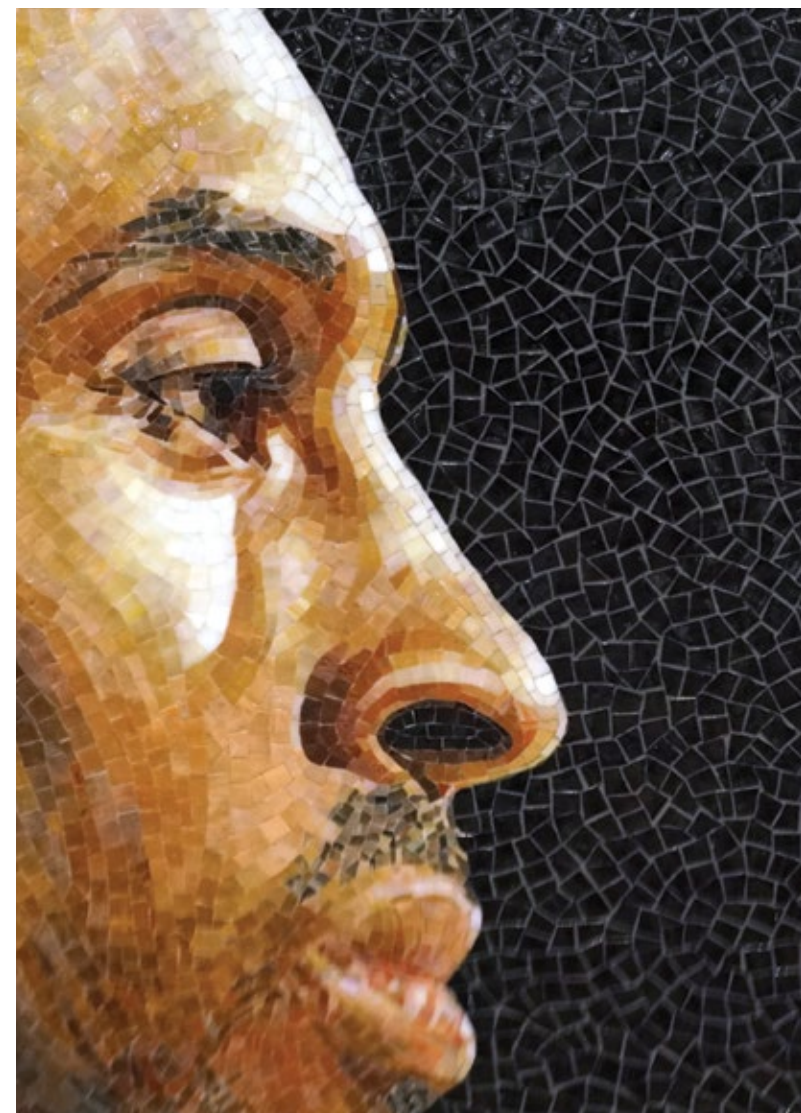

DEAR BASKETBALL

DATE: 2025
FORMAT: Artistic hand-clipped mosaic mural
BY: Jay Nadeau

DESCRIPTION: A story of love and dedication to game by its most celebrated player.
SIZE: 6.98' x 3.87'

FACE OFF

DATE: 2025
FORMAT: Artistic hand-clipped mosaic mural
BY: Jay Nadeau

DESCRIPTION: Two legends sharing skill and passion unrivalled in the game.
SIZE: 2.57' x 4.48'

WINGS

DATE: 2025
FORMAT: Artistic hand-clipped mosaic mural
BY: Jay Nadeau

DESCRIPTION: A piece capturing the generation spanning skill that will be memorialized well into the future.
SIZE: 1.63' x 7.99'