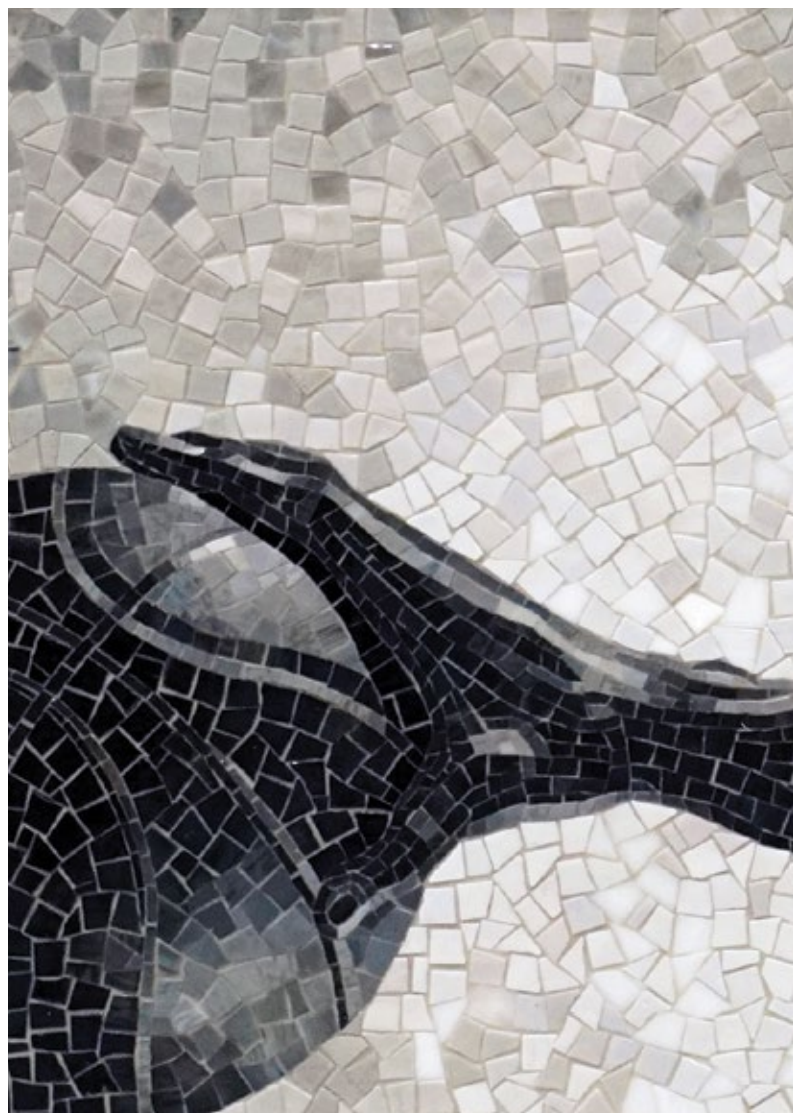

WINGS

DATE: 2025
FORMAT: Artistic hand-clipped mosaic mural
BY: Jay Nadeau

DESCRIPTION: A piece capturing the generation spanning skill that will be memorialized well into the future.
SIZE: 1.63' x 7.99'