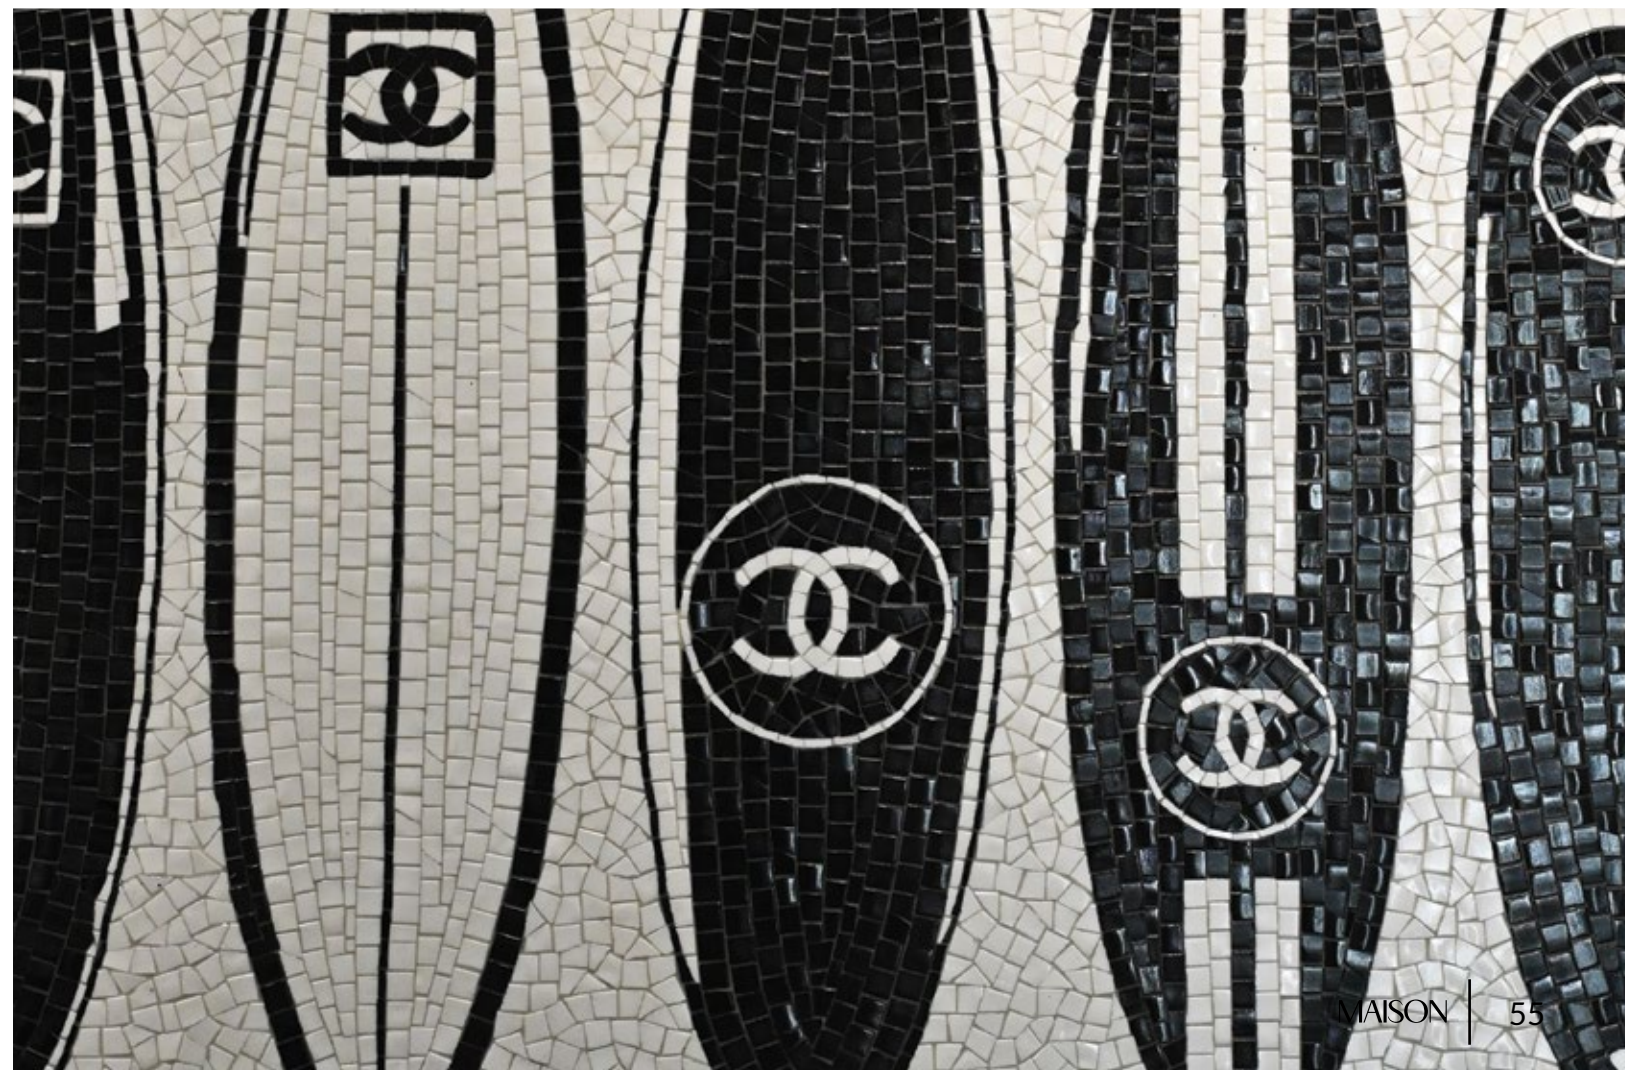

DESCRIPTION: An modern playful take on an iconic lady.
SIZE: 4' X 3'

CHANNEL SURF

DATE: 2025
FORMAT: Artistic hand-clipped mosaic mural
BY: Audrey Jean

DESCRIPTION: The versatility and playfulness of fine style, perfect for the west coast surfer crowd.
SIZE: 3' X 4'