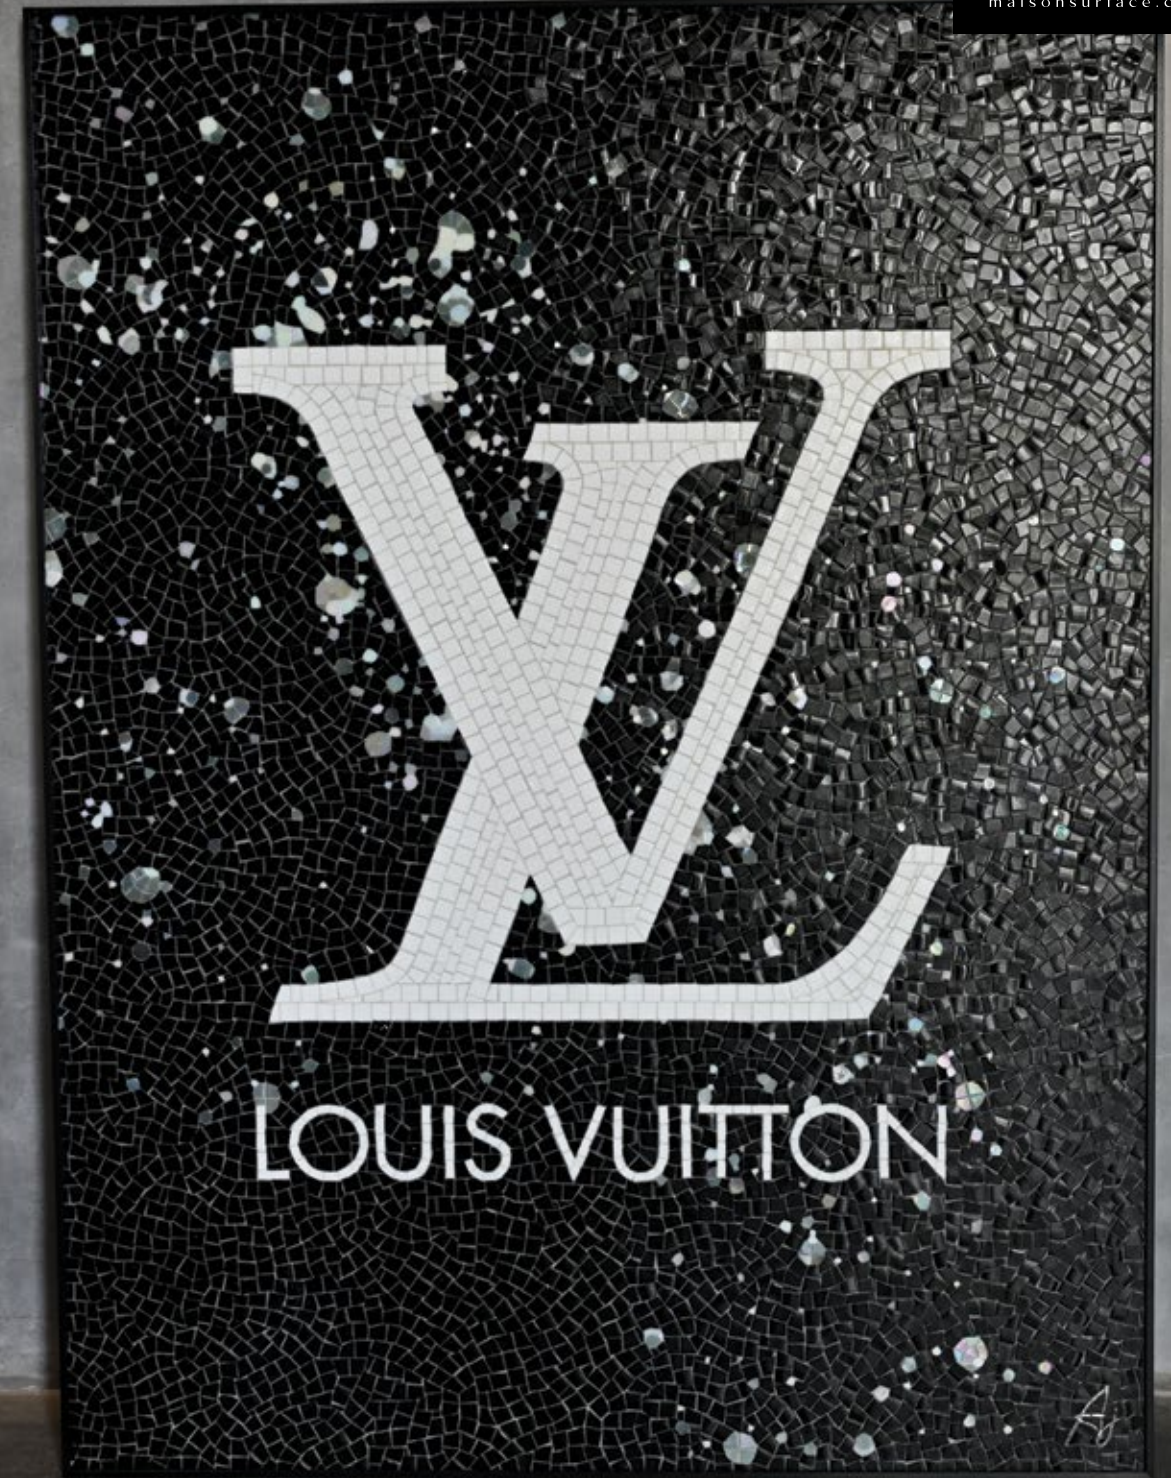

LV

MAKING A LASTING IMPRESSION

Have your home be a showcase. Maison offers tile design that will inspire your style. See our full list of designs at MaisonSurface.com.