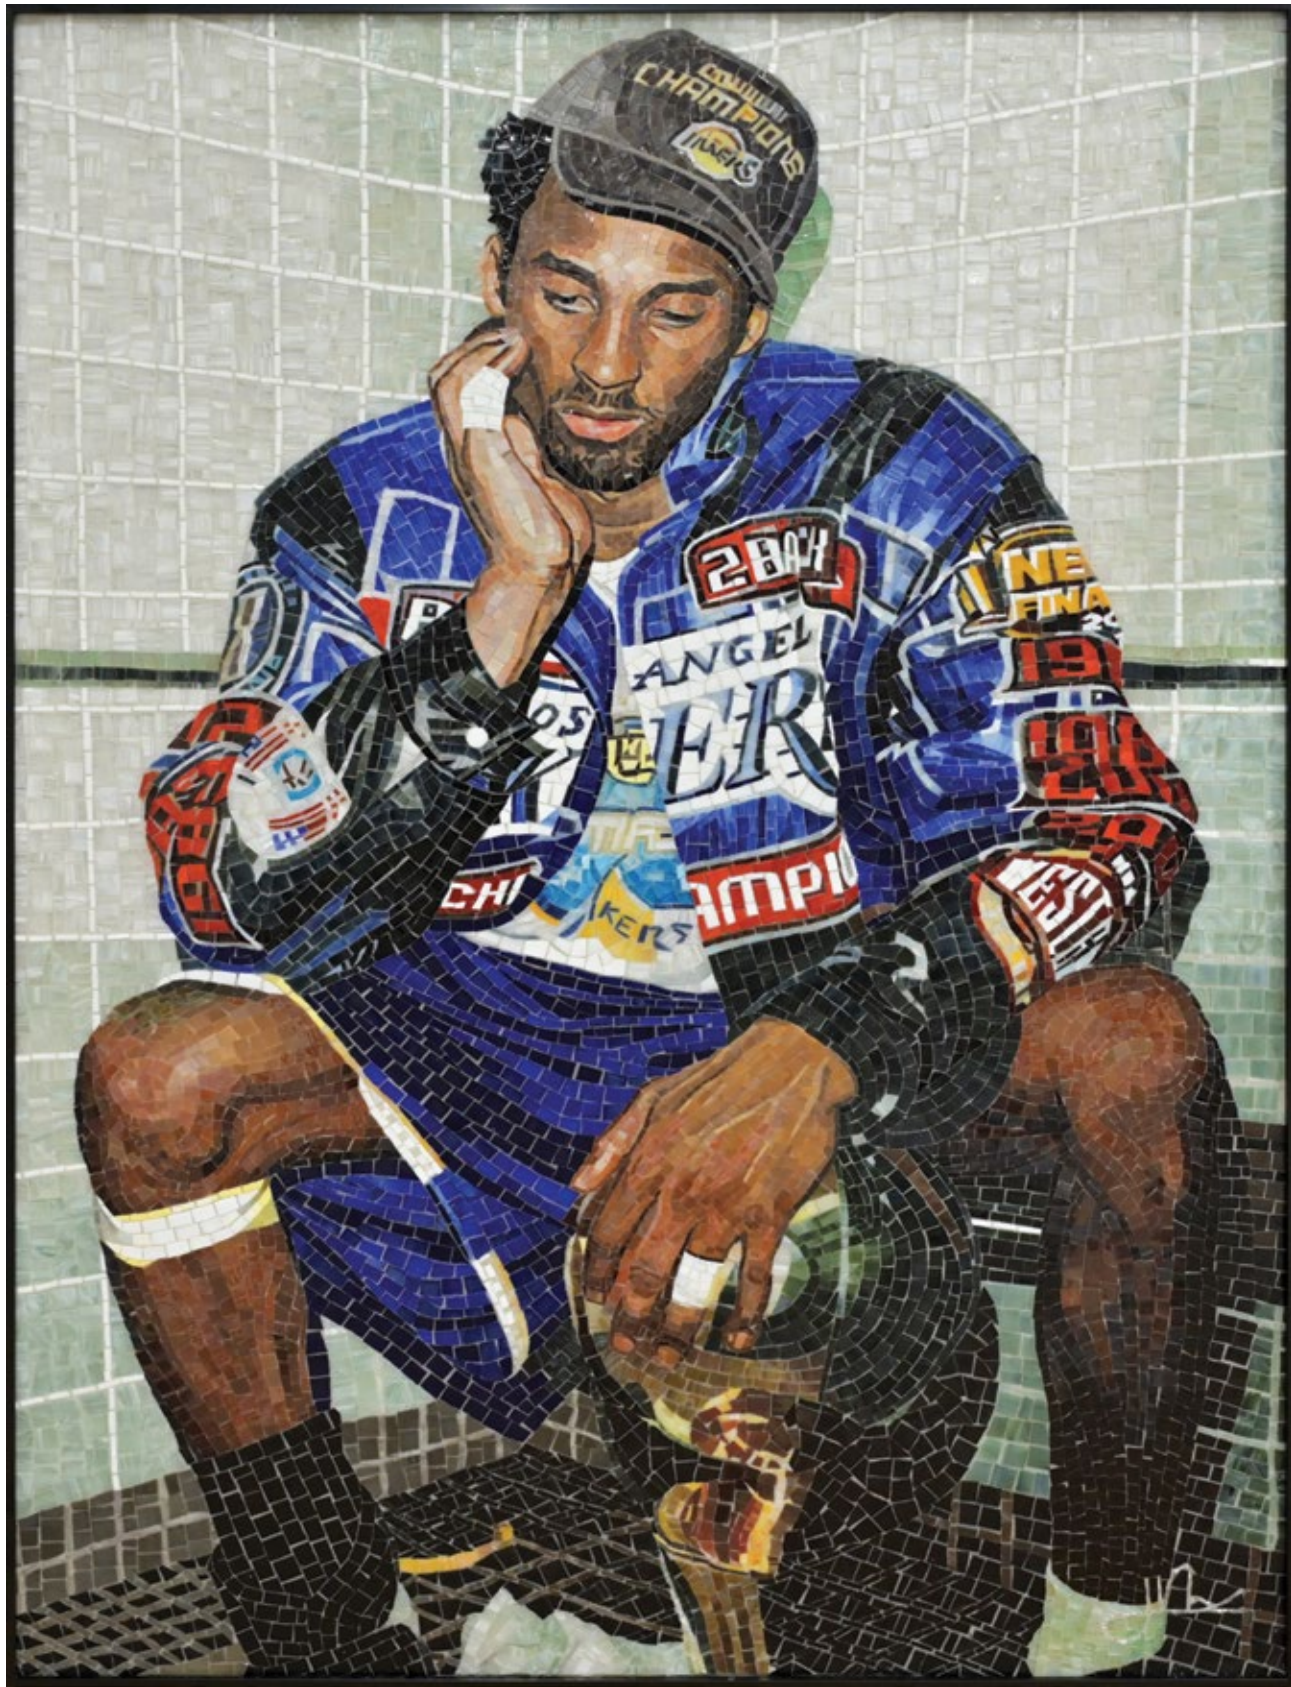

DESCRIPTION: A work capturing the legendary career, skill and passion of Kobe.
SIZE: 4.92' x 8.12'

81

DATE: 2025
FORMAT: Artistic hand-clipped mosaic mural
BY: Jay Nadeau

DESCRIPTION: A moment capturing the iconic 81-point game.
SIZE: 2.36' x 3.15'