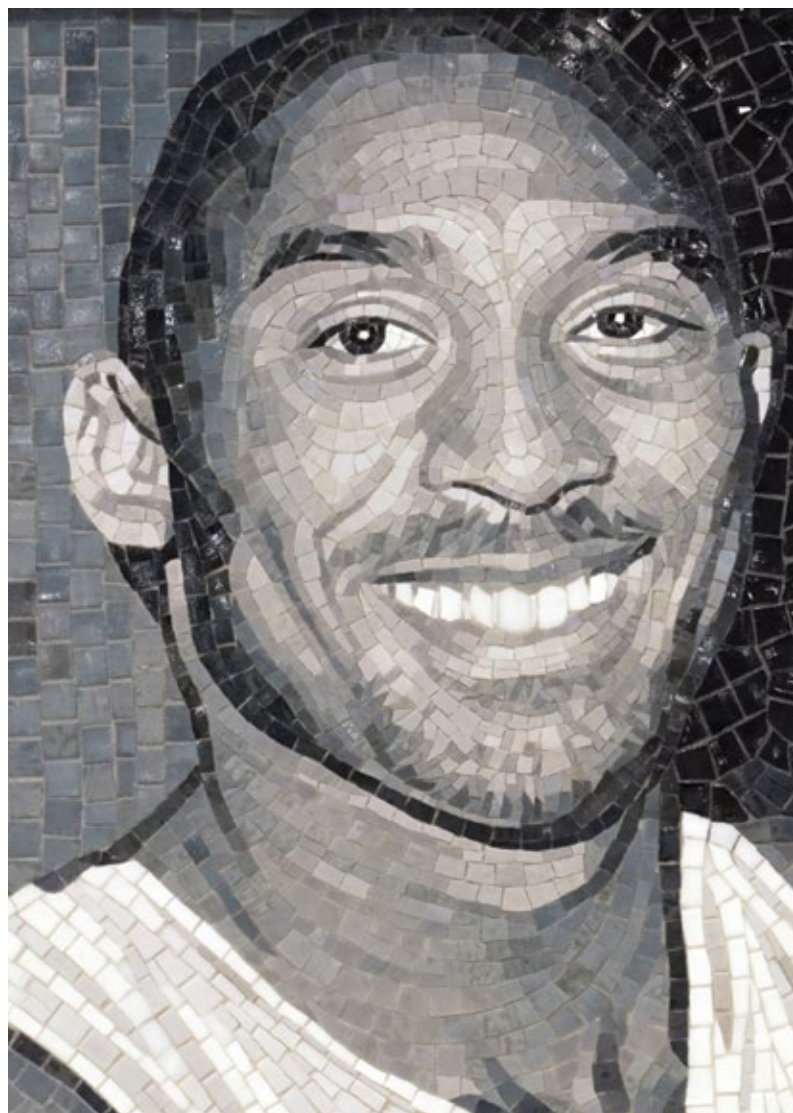

2PAC

DATE: 2025
FORMAT: Artistic hand-clipped mosaic mural
BY: Jay Nadeau

DESCRIPTION: The intensity of his music reflected in this captured moment.
SIZE: 3.69' x 3.22'

REFLECTION

DATE: 2025
FORMAT: Artistic hand-clipped mosaic mural
BY: Jay Nadeau

DESCRIPTION: A work capturing the legendary career, skill and passion of Kobe.
SIZE: 4.92' x 8.12'

81

DATE: 2025
FORMAT: Artistic hand-clipped mosaic mural
BY: Jay Nadeau

DESCRIPTION: A moment capturing the iconic 81-point game.
SIZE: 2.36' x 3.15'