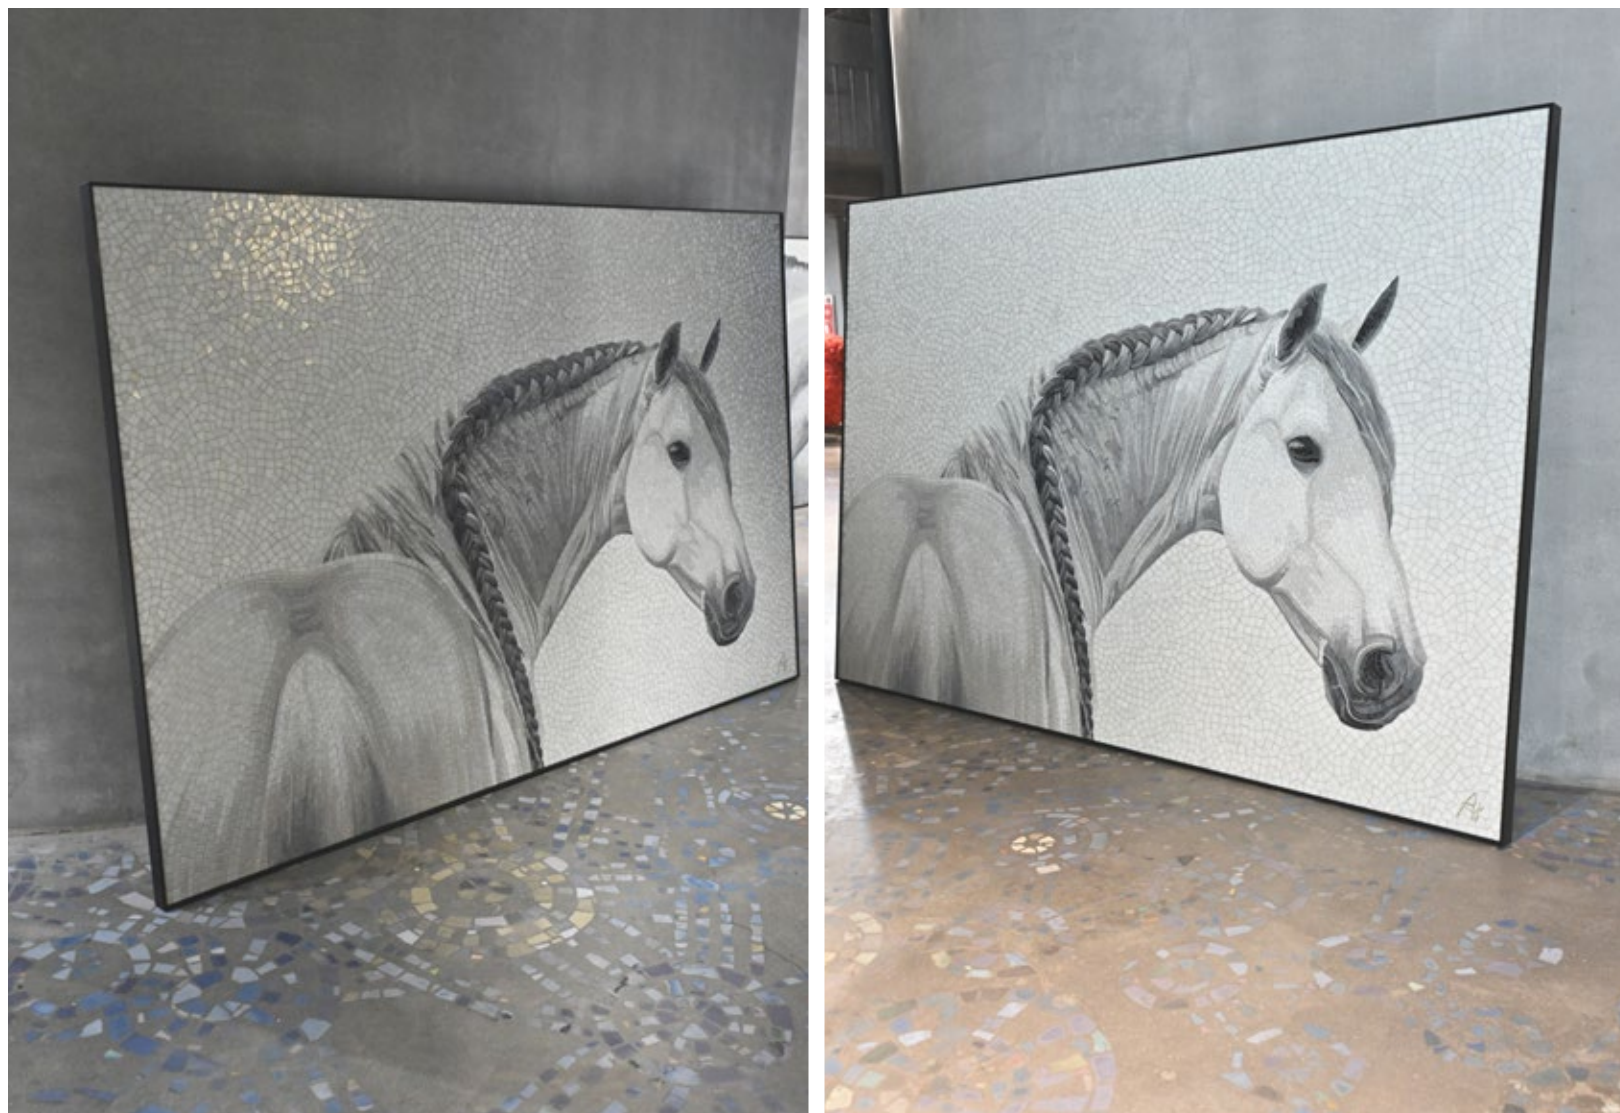

COUNTRYSIDE RIDER

DATE: 2025
FORMAT: Artistic hand-clipped mosaic mural
BY: Audrey Jean

DESCRIPTION: A tour atop this stunning beauty would make any countryside jaunt come alive.
SIZE: 4' X 6'