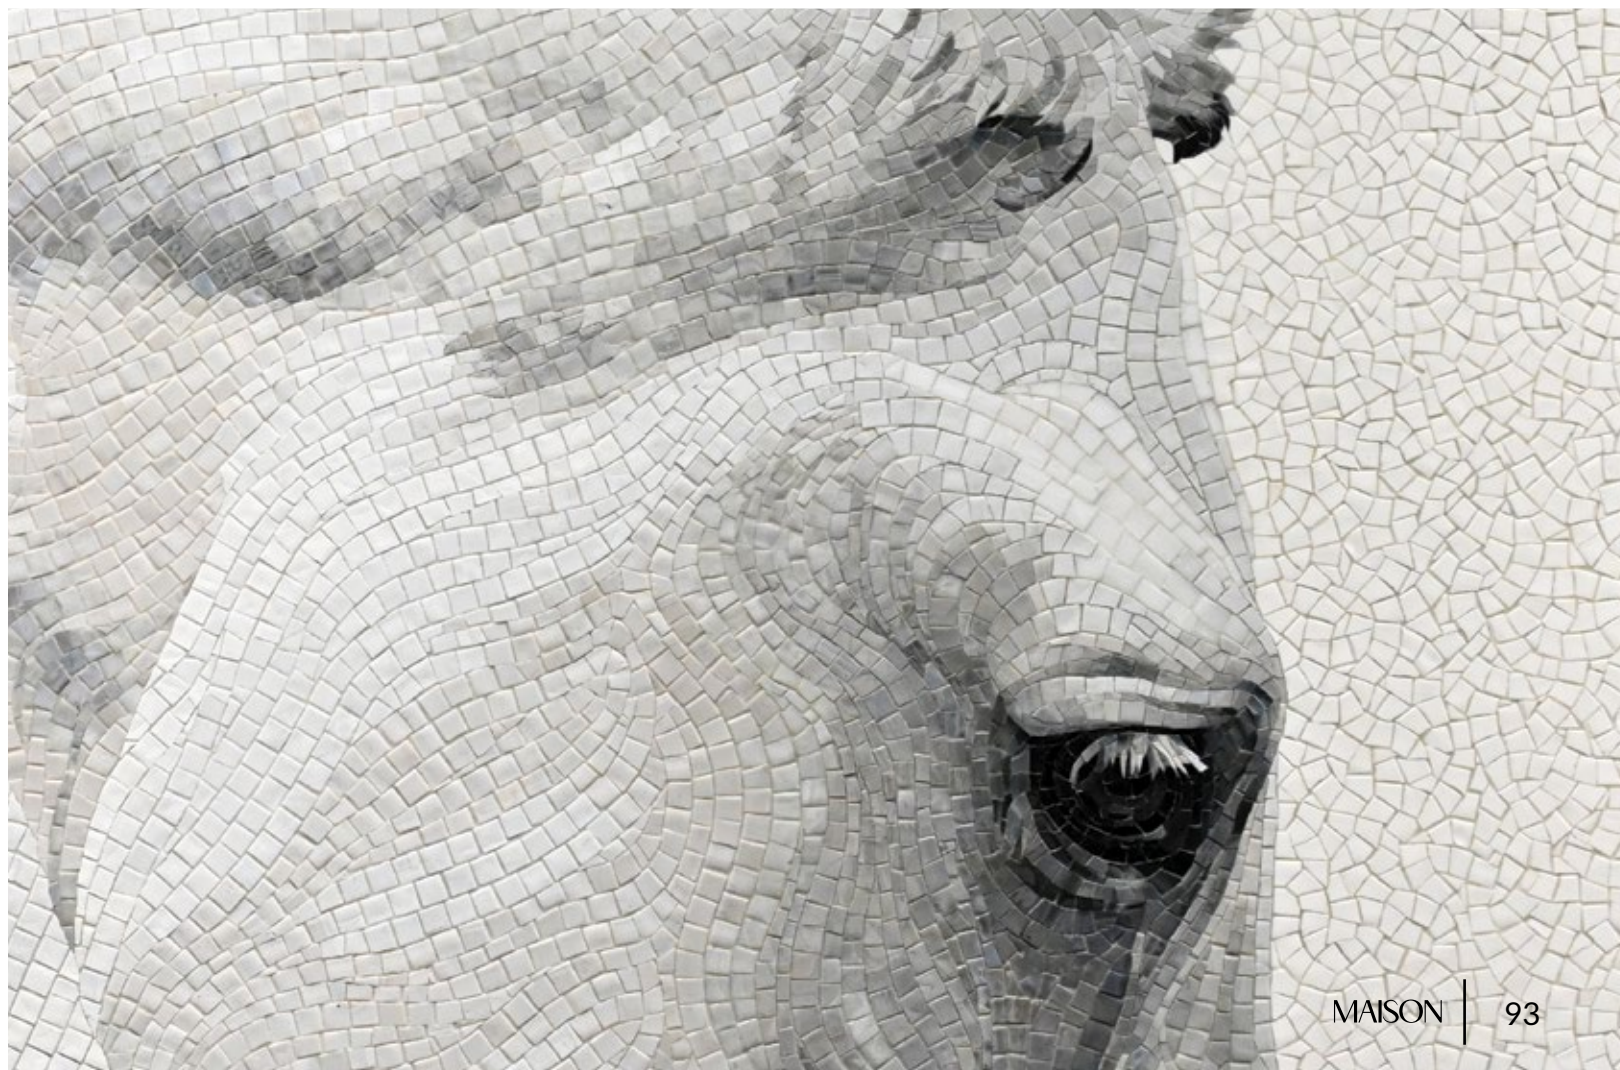

NORDIC WIND

DATE: 2025
FORMAT: Artistic hand-clipped mosaic mural
BY: Audrey Jean

DESCRIPTION: You can feel the atmosphere of this piece. The wind the light and the movement.
SIZE: 4' X 5'

WHISPERS OF THE HORSE

DATE: 2025
FORMAT: Artistic hand-clipped mosaic mural
BY: Audrey Jean

DESCRIPTION: A detail can contain a whole story. This tonal composition has much to say without wasting color.
SIZE: 4' X 6'

WILD SPIRIT