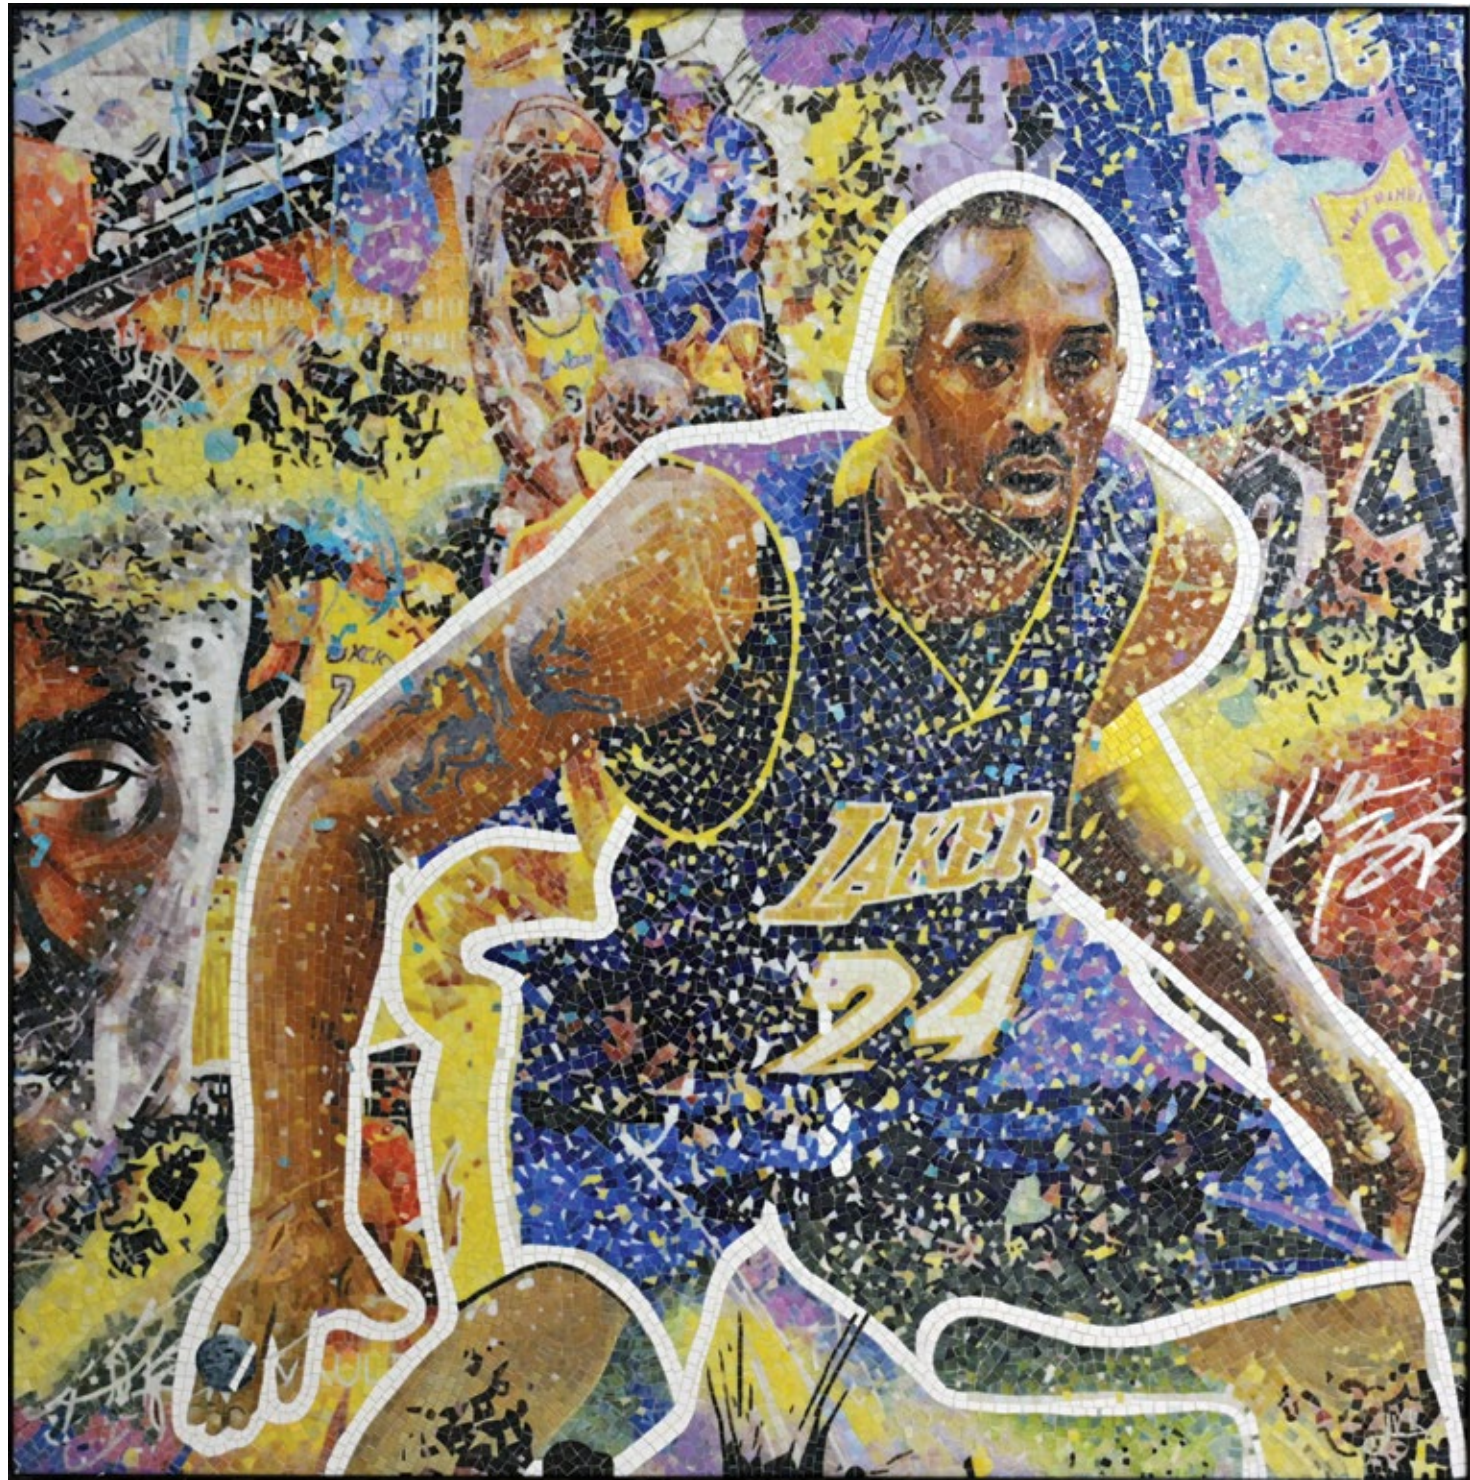

COLLAGE

DATE: 2025
FORMAT: Artistic hand-clipped mosaic mural
BY: Jay Nadeau

DESCRIPTION: A composition born of energy and enthusiasm to match the skills of a legend.
SIZE: 5.5' x 5.5'