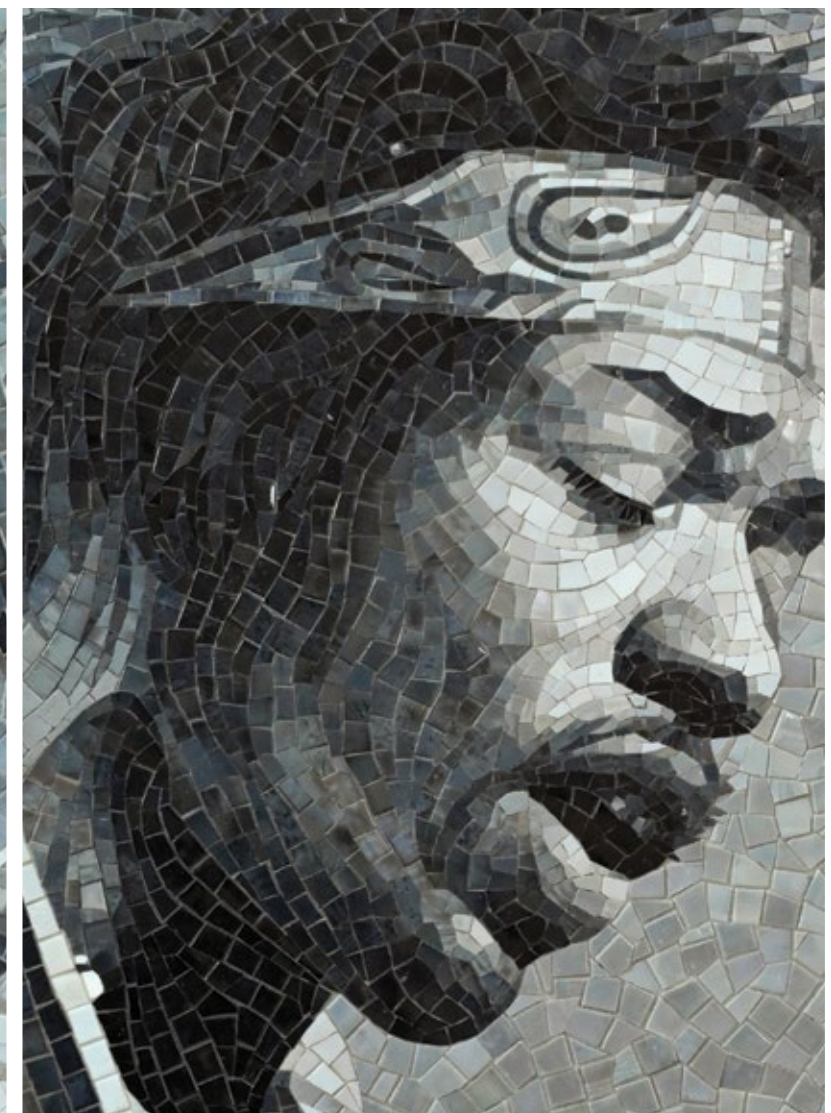

HENDRIX

DATE: 2025
FORMAT: Artistic hand-clipped mosaic mural
BY: Jay Nadeau

DESCRIPTION: This piece allows you to feel the electricity of his masterful guitar riffs.
SIZE: 2.74' x 3.83'