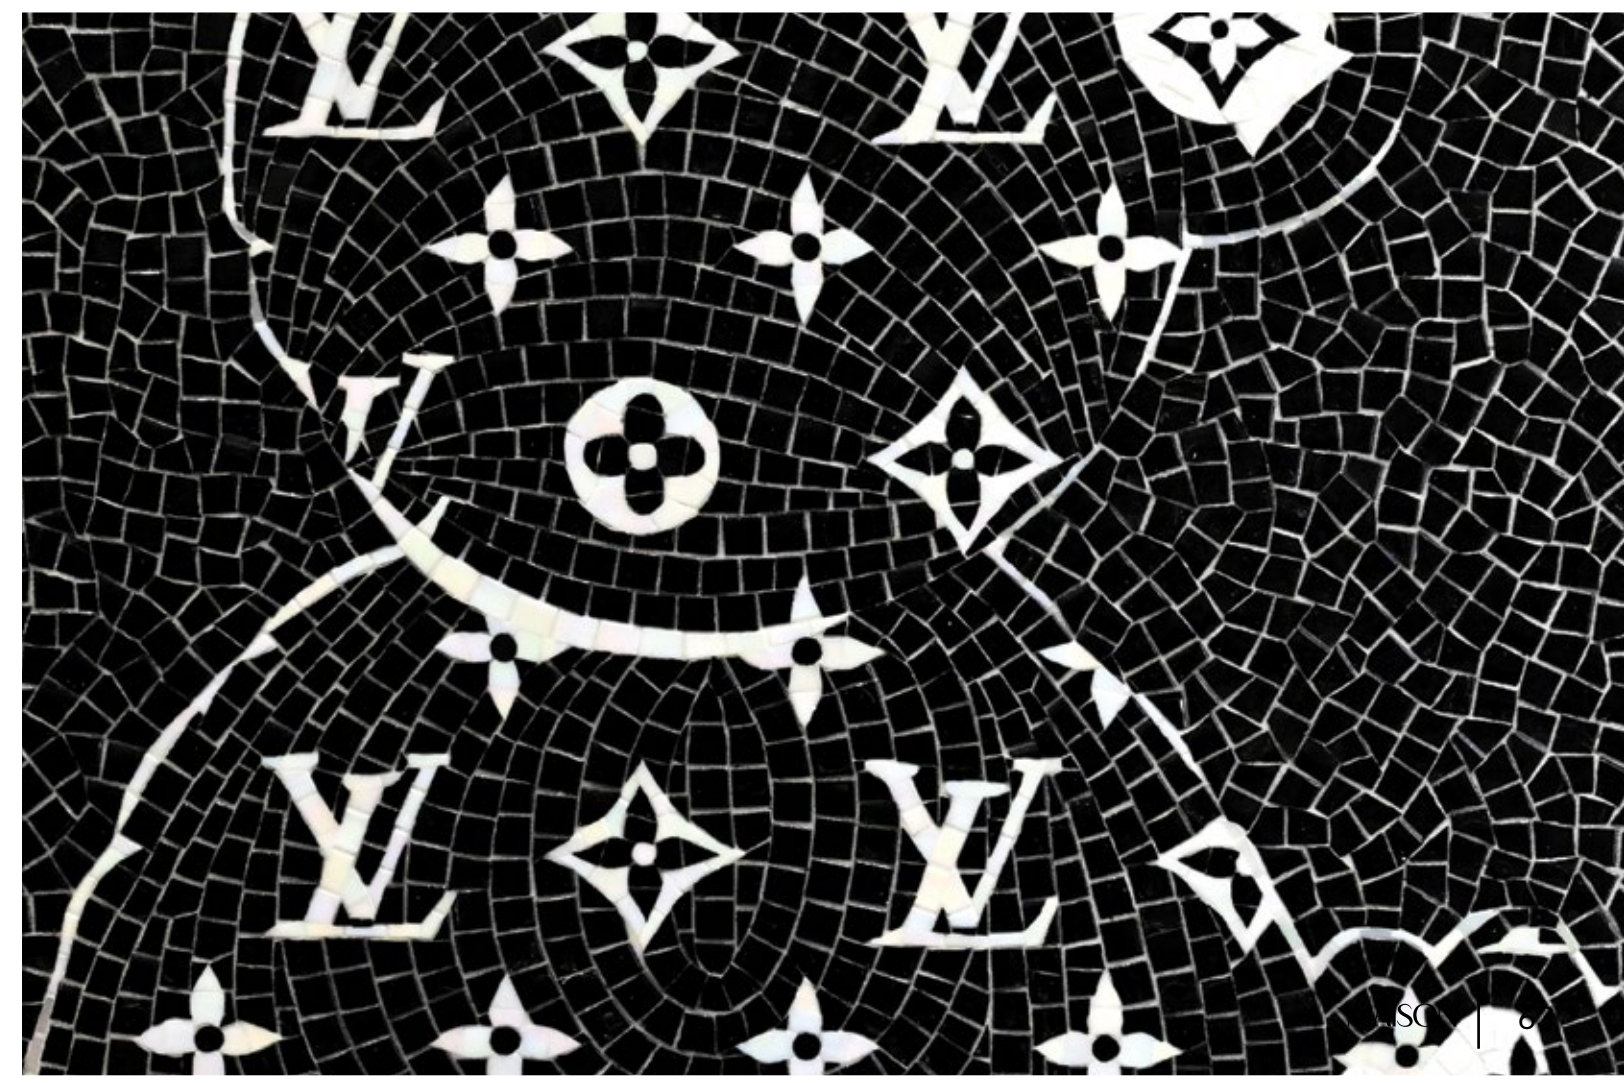

DESCRIPTION: Playful glamour and youthful exuberance personified.
SIZE: 5'X4'

LUX PLUSH

DATE: 2025
FORMAT: Artistic hand-clipped mosaic mural
BY: Audrey Jean

DESCRIPTION: Soft edges playing off the graphic, chic style of label legend.
SIZE: 3' X 2'