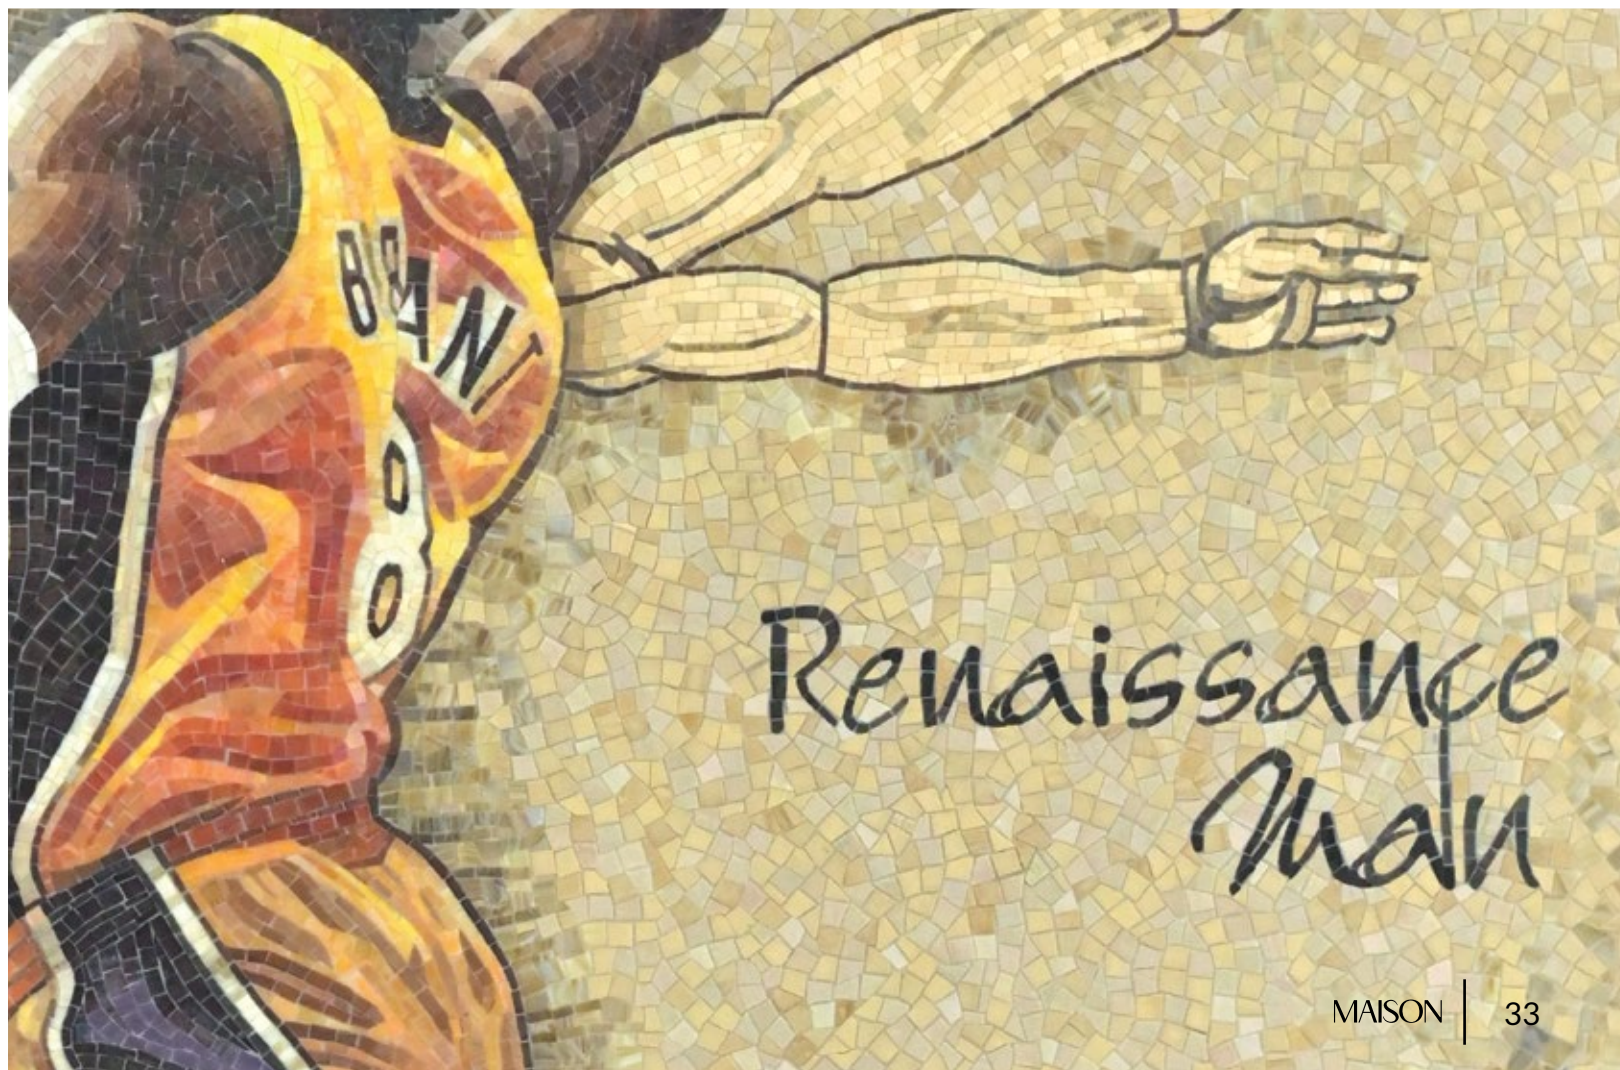

MOTION

DATE: 2025
FORMAT: Artistic hand-clipped mosaic mural
BY: Jay Nadeau

DESCRIPTION: A literal Renaissance man in motion captured in the fine art of mosaics.
SIZE: 6.74' x 5.29'

COLLAGE

DATE: 2025
FORMAT: Artistic hand-clipped mosaic mural
BY: Jay Nadeau