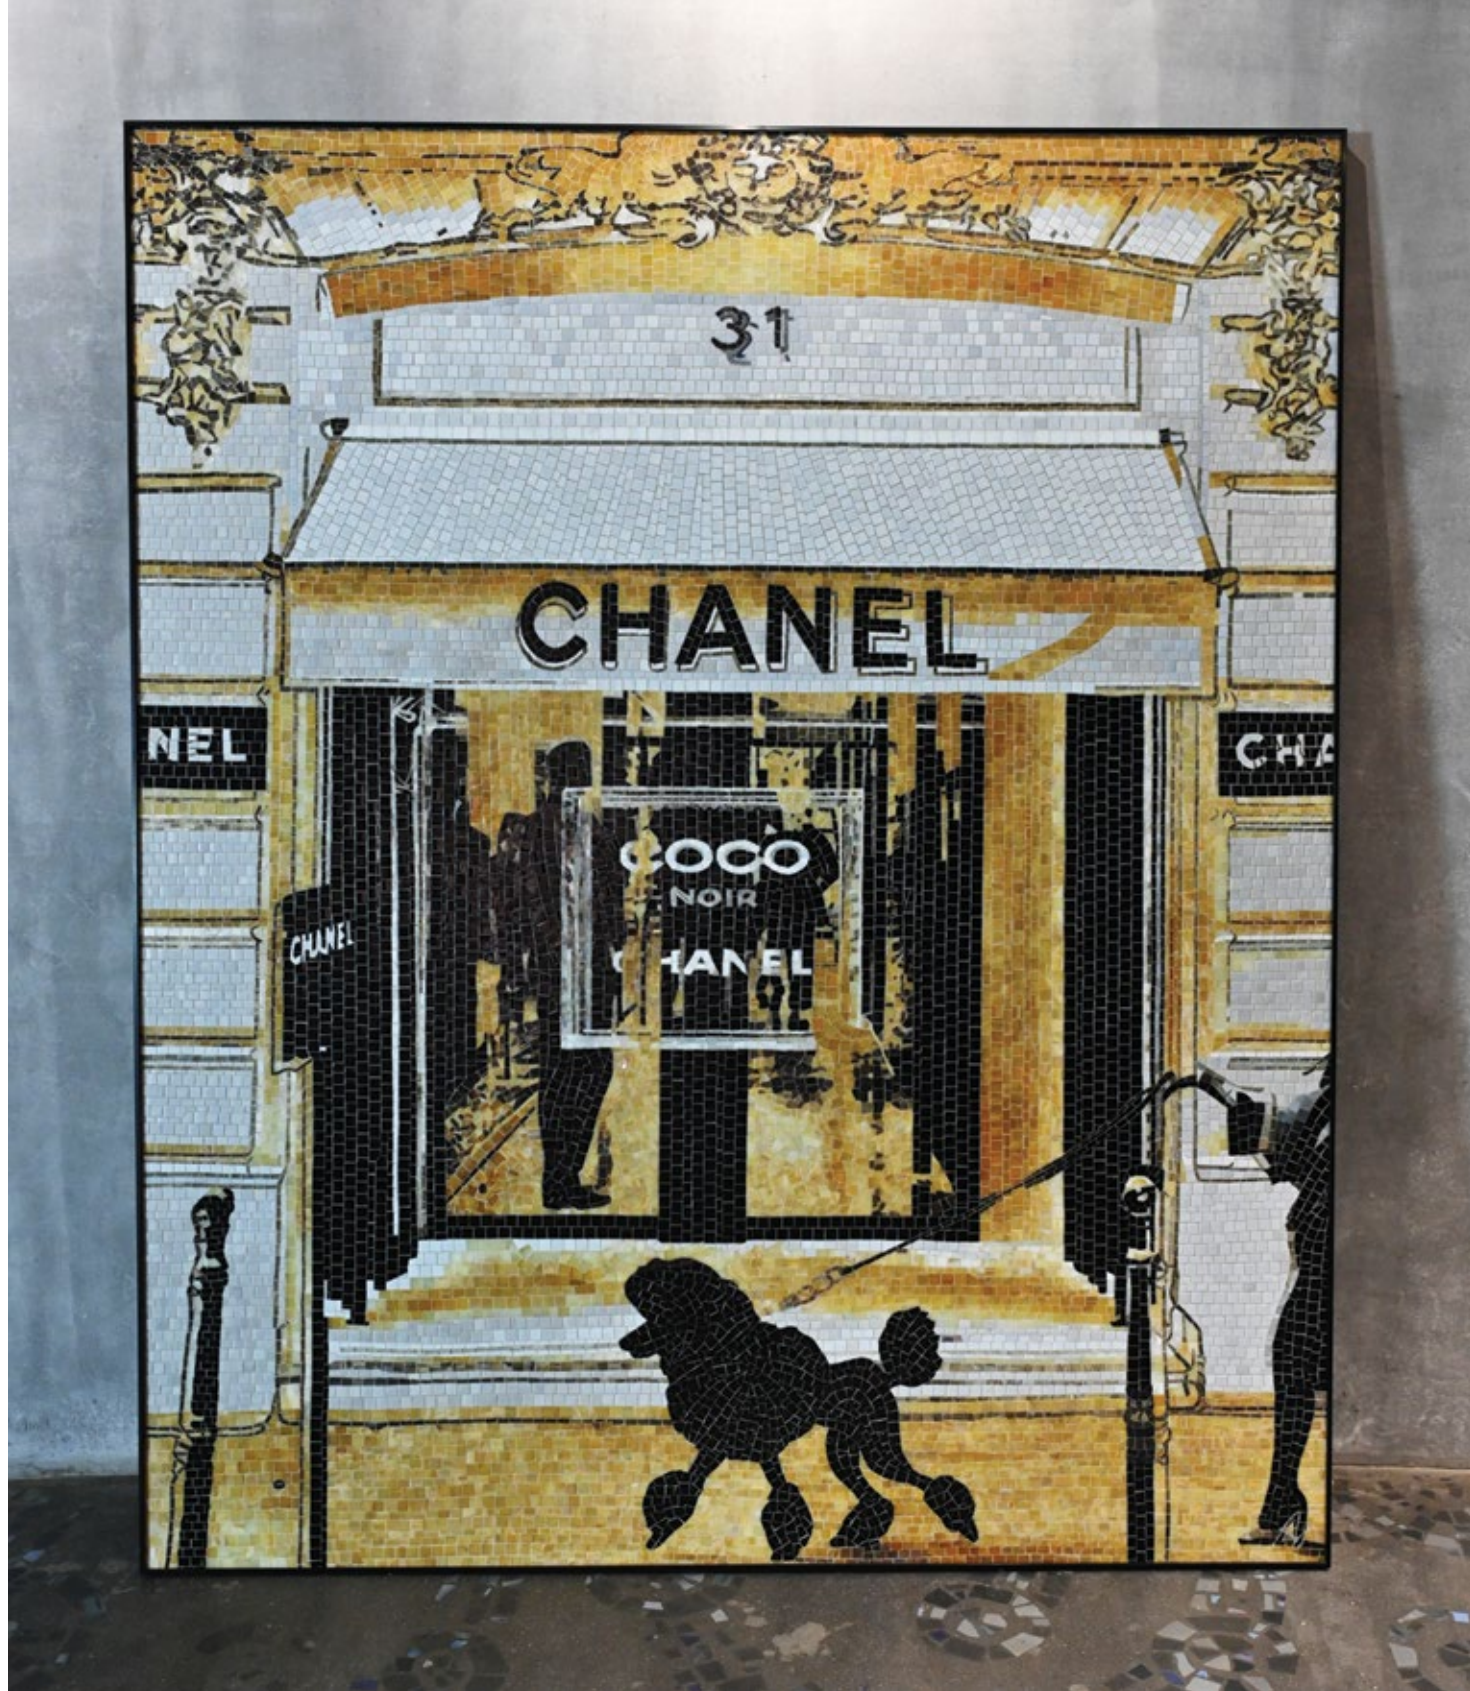

LV

DATE: 2025
FORMAT: Artistic hand-clipped mosaic mural
BY: Audrey Jean

DESCRIPTION: What is more of a chic statement than a luxury label immortalized in mosaic.
SIZE: 4' X 3'

MS CHANEL

DATE: 2025
FORMAT: Artistic hand-clipped mosaic mural
BY: Audrey Jean

DESCRIPTION: A pioneer of fashion captured in mosaic.
SIZE: 5' X 3'

MS COCO

DATE: 2025
FORMAT: Artistic hand-clipped mosaic mural
BY: Audrey Jean

DESCRIPTION: A revolutionary approach to iconic art.
SIZE: 5' X 3'