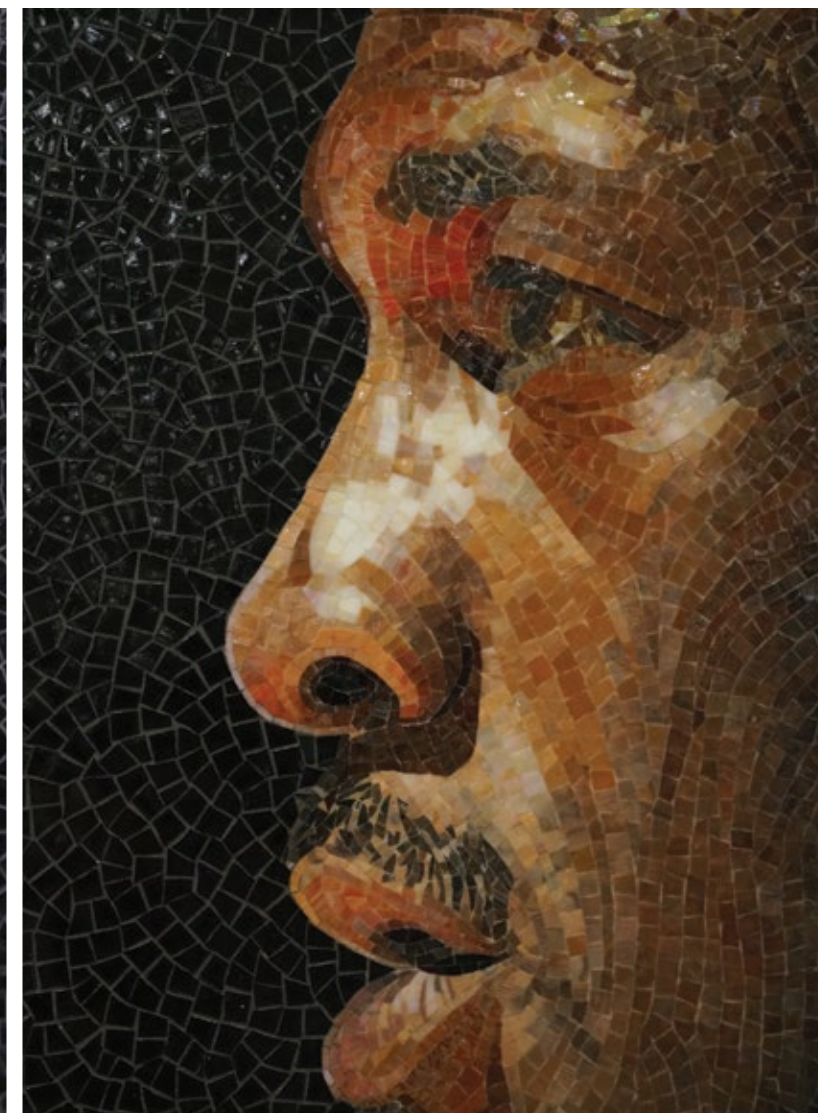

FACE OFF

DATE: 2025
FORMAT: Artistic hand-clipped mosaic mural
BY: Jay Nadeau

DESCRIPTION: Two legends sharing skill and passion unrivalled in the game.
SIZE: 2.57' x 4.48'