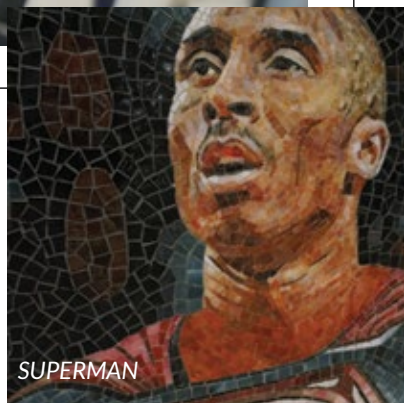

STYLE & INNOVATION

Maison Surface creates distinctive artisan tile designs—from sophisticated and classic to wildly avant-garde—but what makes us different is the ingenuity to bring them to reality. We cultivate techniques and styles from around the world, developing innovative production methods and finishing standards through our global factory partnerships. For creative designers and luxury showrooms, we're the rarest of surface design studios: combining a unique palette of materials, colors, and finishes with outstanding sourcing and project management.

SUPERMAN

MAISONSURFACE

LV

MAKING A LASTING IMPRESSION

Have your home be a showcase. Maison offers tile design that will inspire your style. See our full list of designs at MaisonSurface.com.