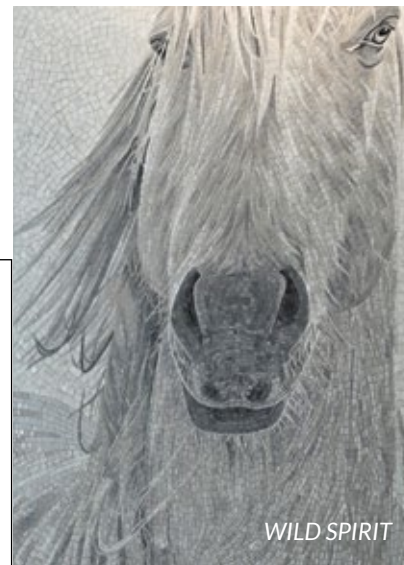

WILD SPIRIT

MAISONSURFACE