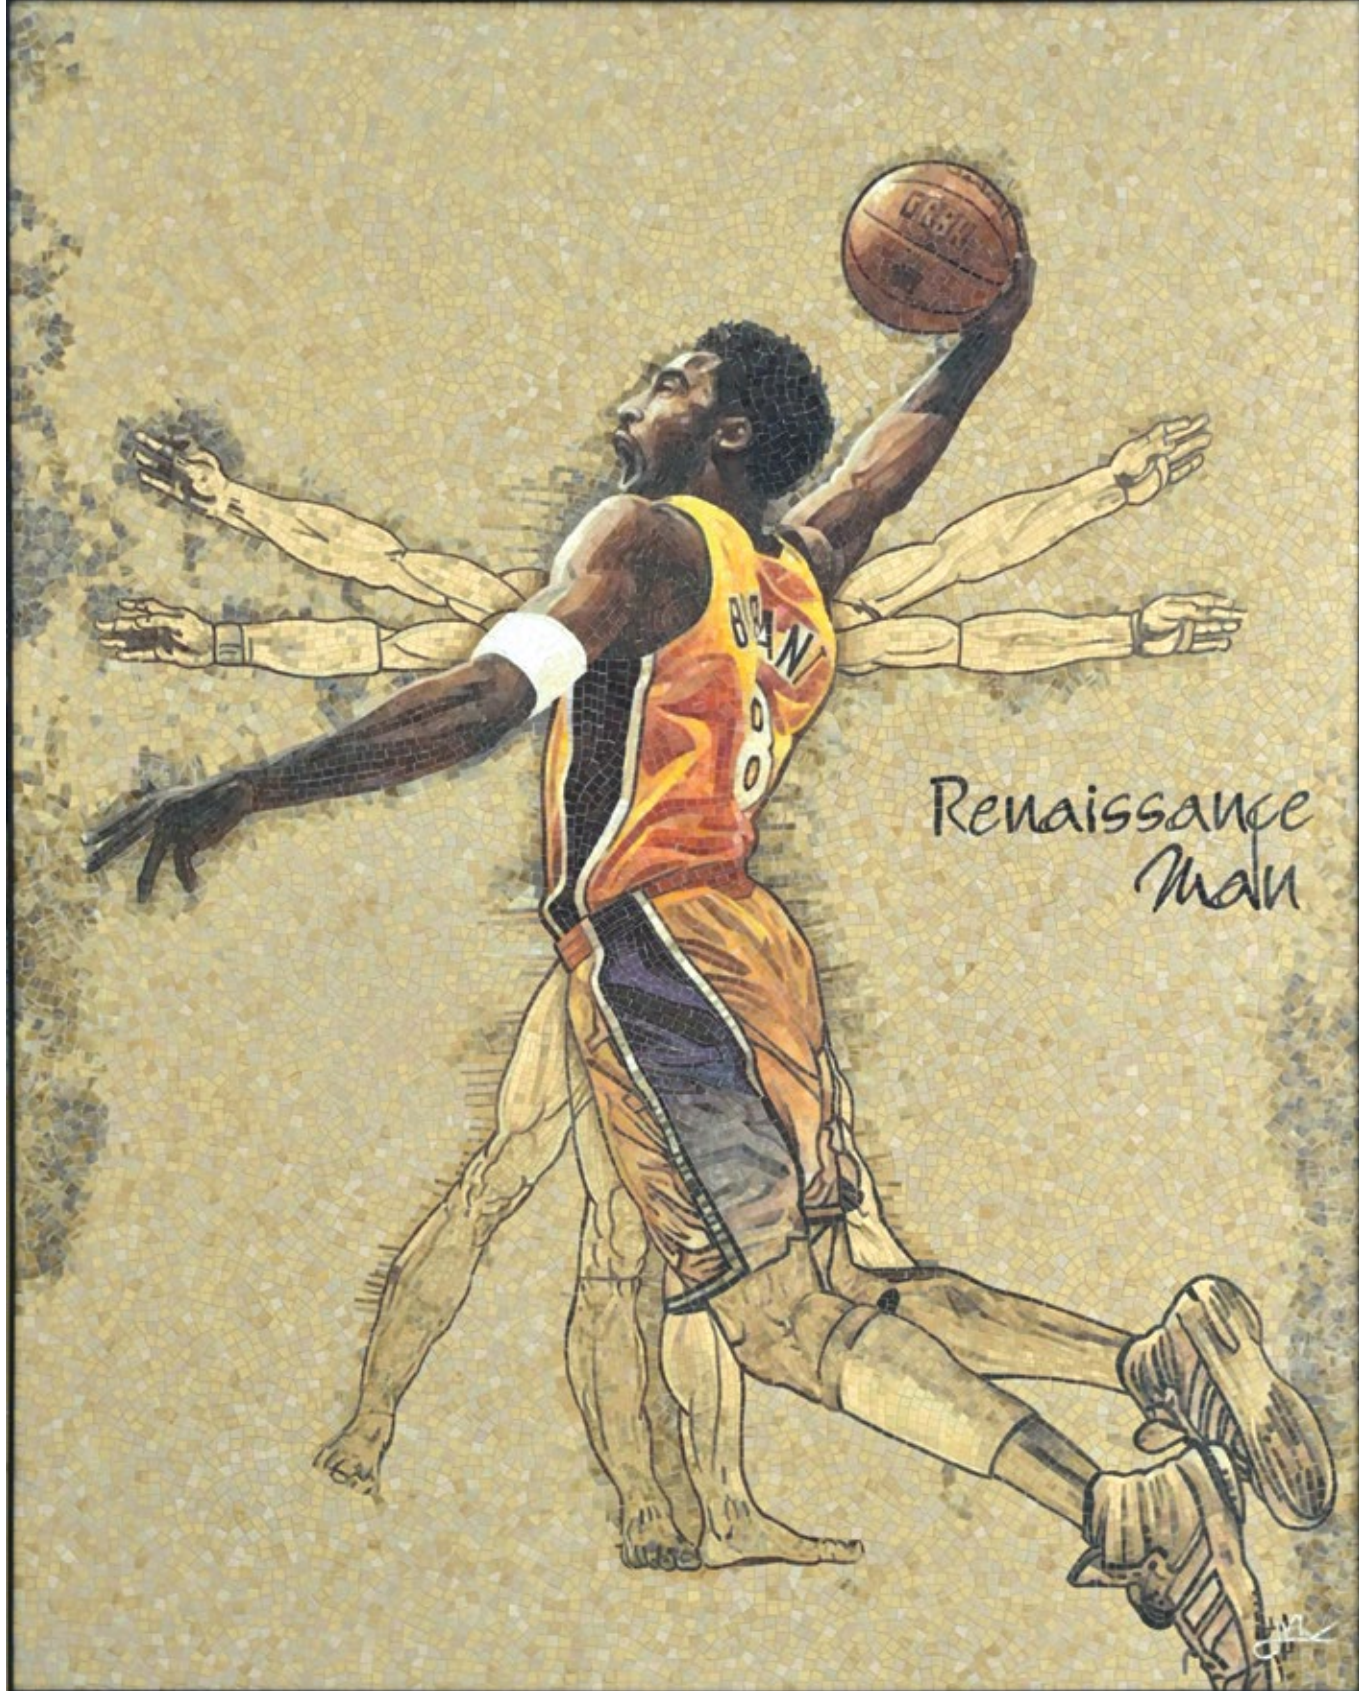

MOTION

DATE: 2025
FORMAT: Artistic hand-clipped mosaic mural
BY: Jay Nadeau

DESCRIPTION: A literal Renaissance man in motion captured in the fine art of mosaics.
SIZE: 6.74' x 5.29'

COLLAGE

DATE: 2025
FORMAT: Artistic hand-clipped mosaic mural
BY: Jay Nadeau