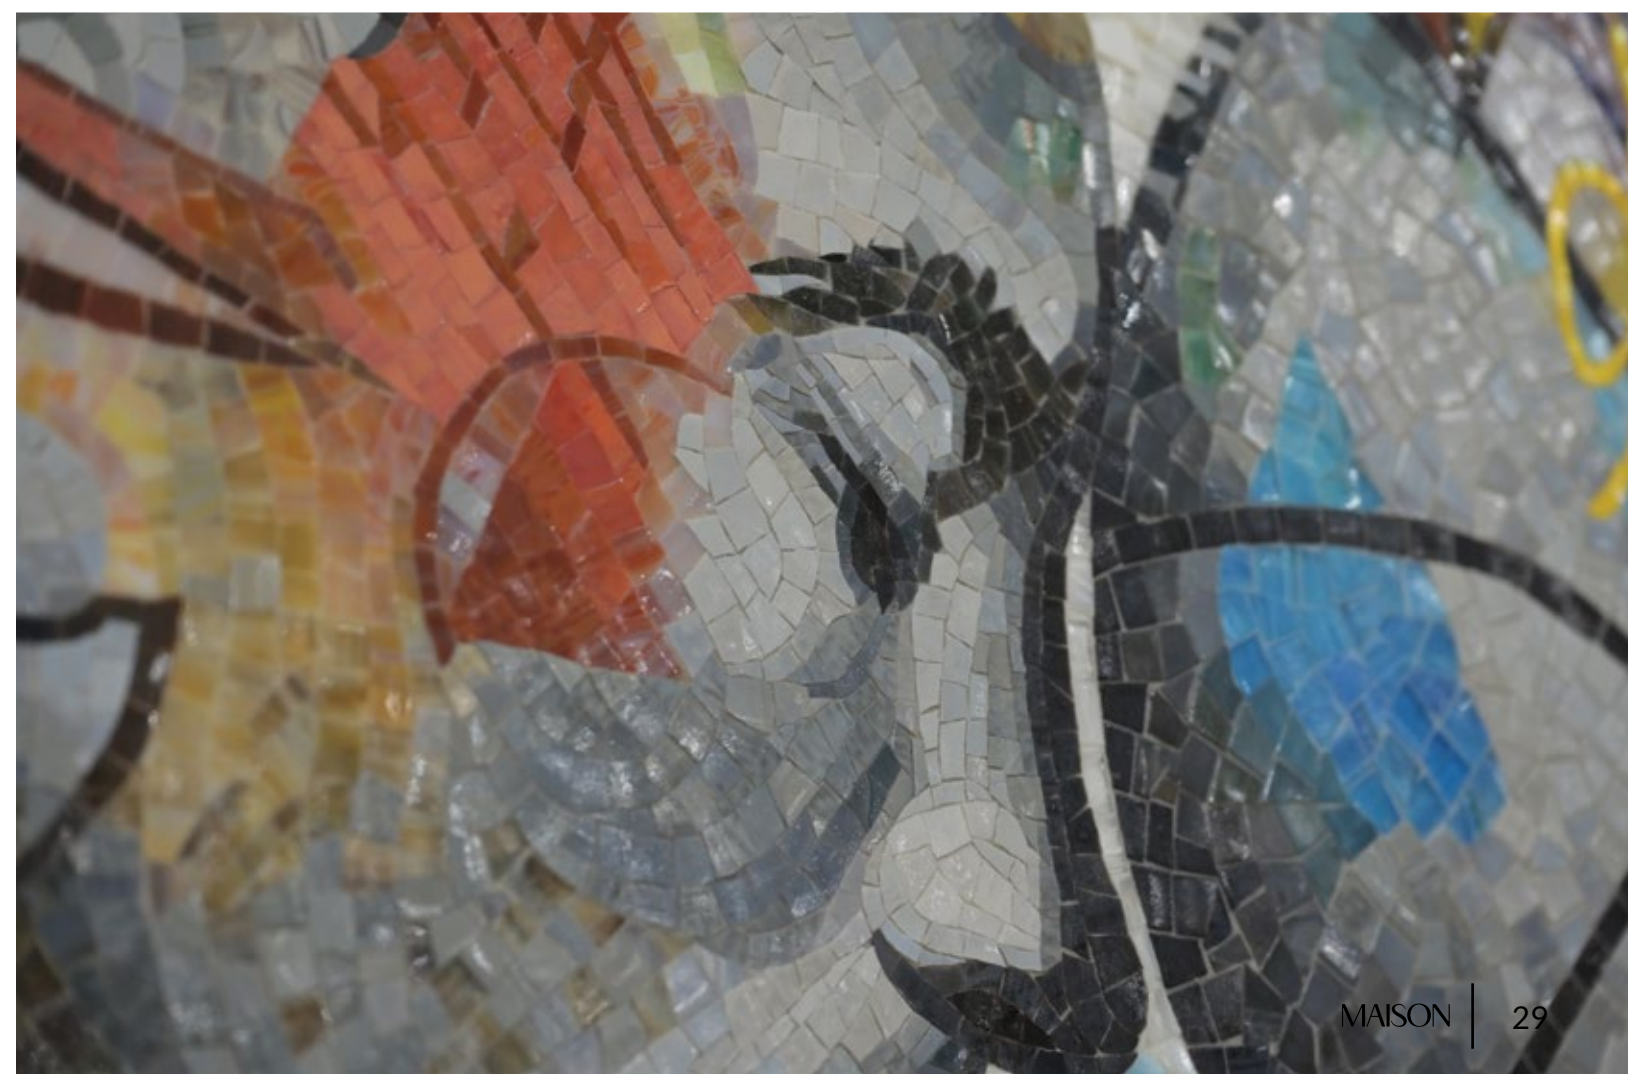

GRAFFITI

DATE: 2025
FORMAT: Artistic hand-clipped mosaic mural
BY: Jay Nadeau

DESCRIPTION: This piece has depth and range of color matched by the expressive composition.
SIZE: 2.72' x 4.24'