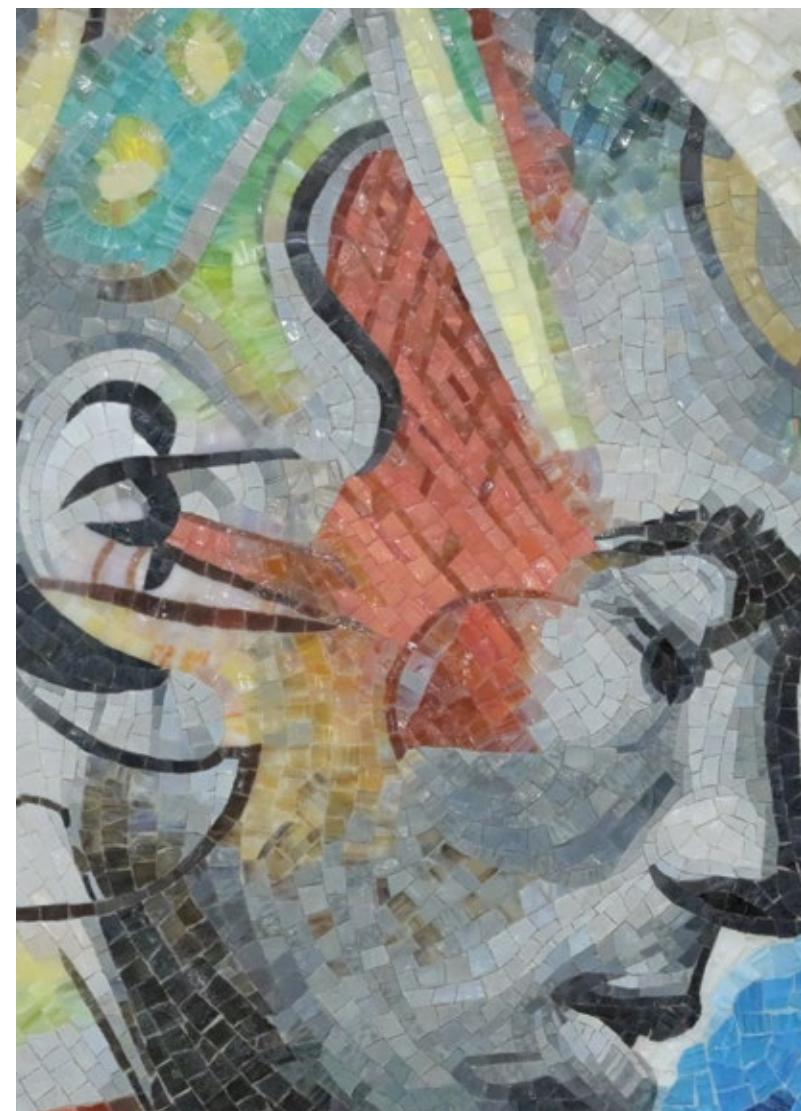

GRAFFITI

DATE: 2025
FORMAT: Artistic hand-clipped mosaic mural
BY: Jay Nadeau

DESCRIPTION: This piece has depth and range of color matched by the expressive composition.
SIZE: 2.72' x 4.24'