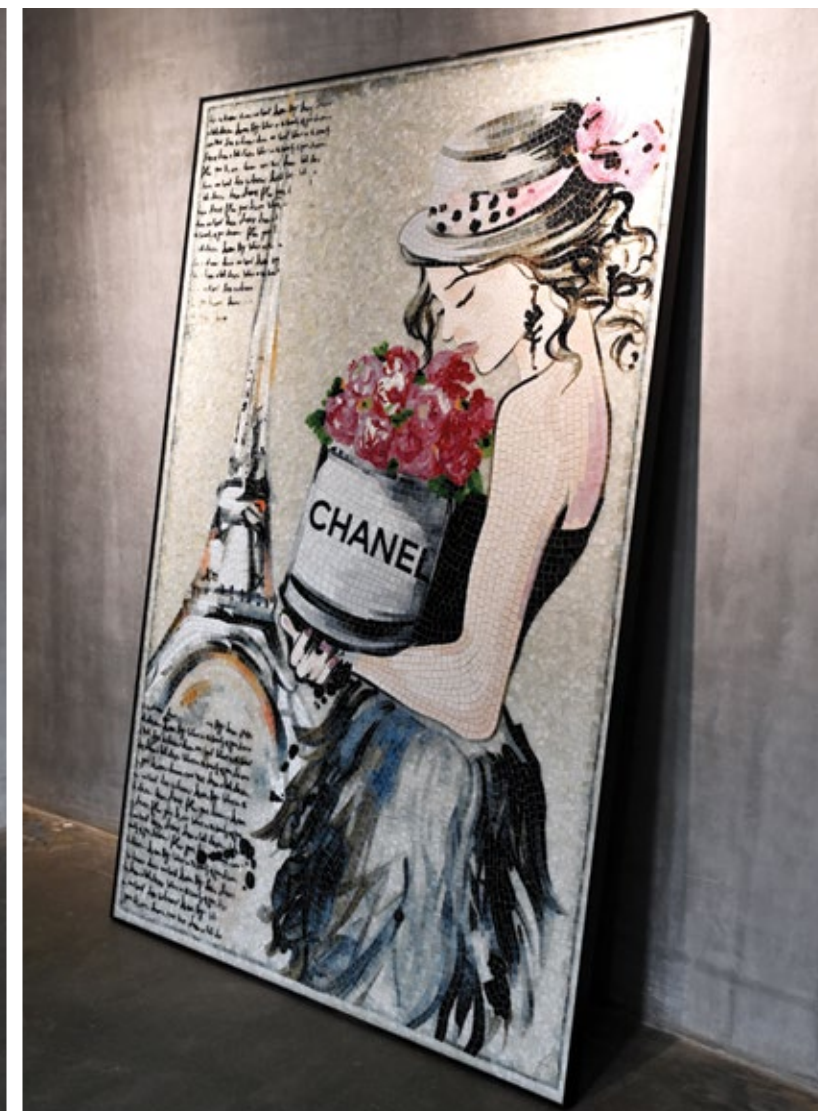

A PARIS STORY

DATE: 2025
FORMAT: Artistic hand-clipped mosaic mural
BY: Audrey Jean

DESCRIPTION: An homage to the travel and leisure journal of a Parisian sophisticate.
SIZE: 4' X 6'