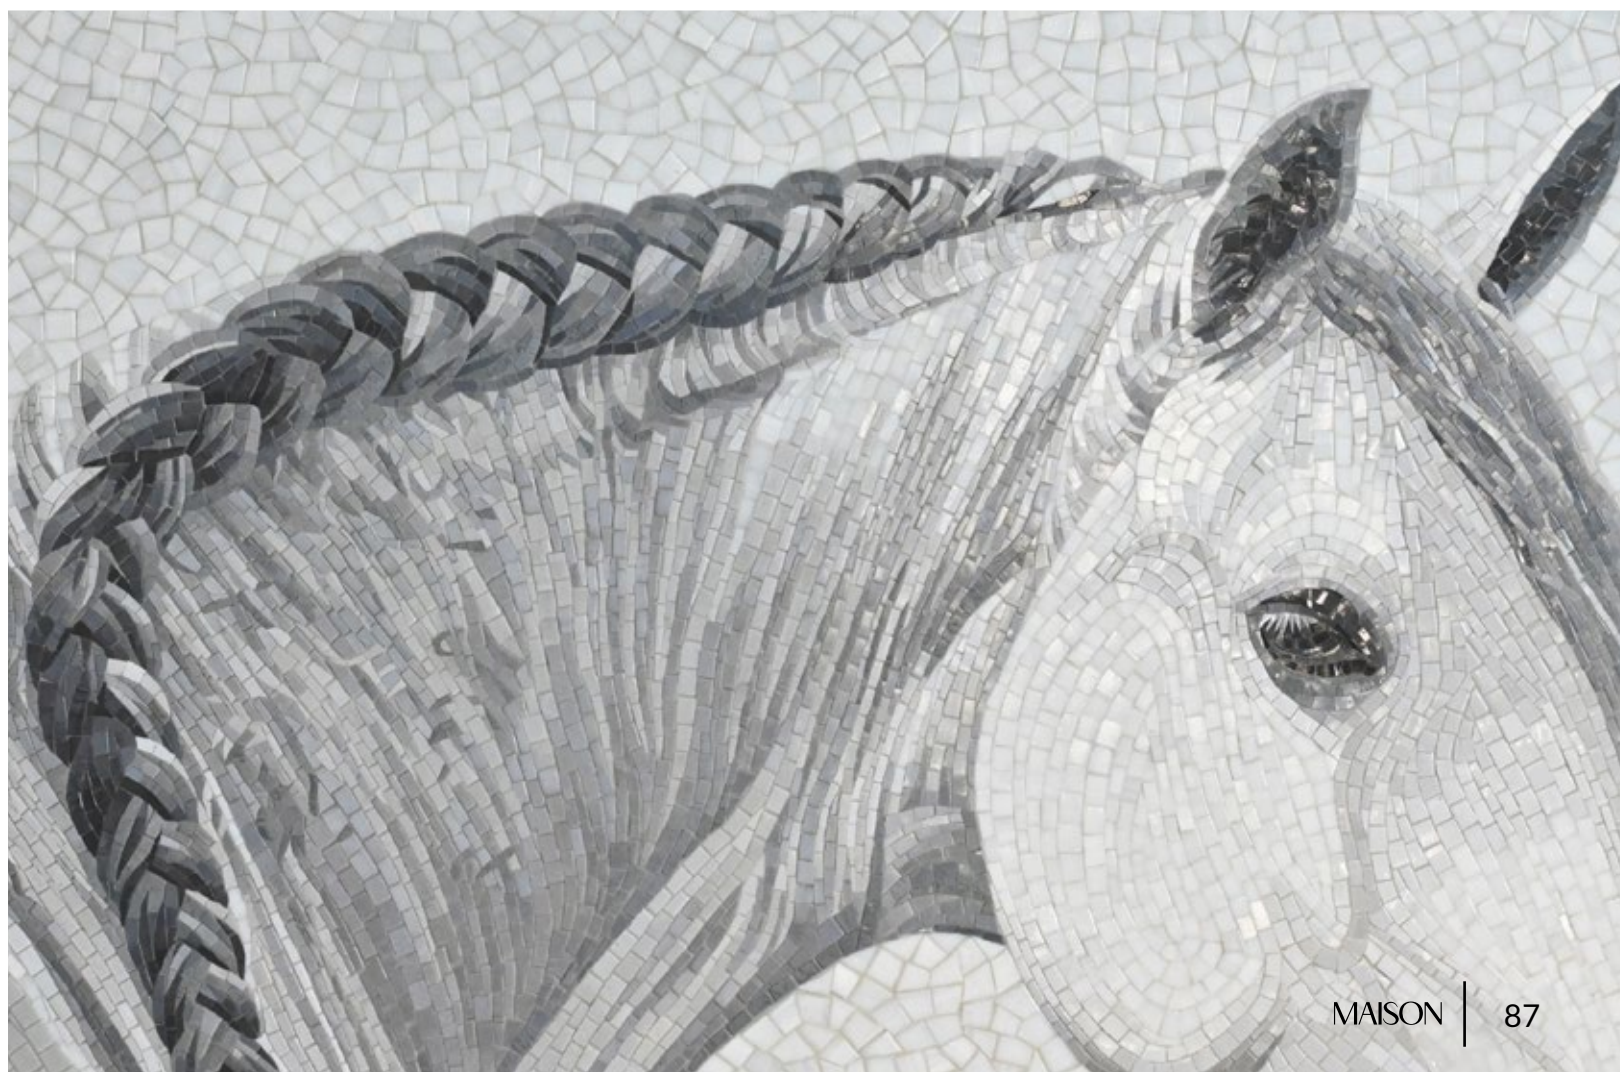

COUNTRYSIDE RIDER

DATE: 2025
FORMAT: Artistic hand-clipped mosaic mural
BY: Audrey Jean

DESCRIPTION: A tour atop this stunning beauty would make any countryside jaunt come alive.
SIZE: 4' X 6'