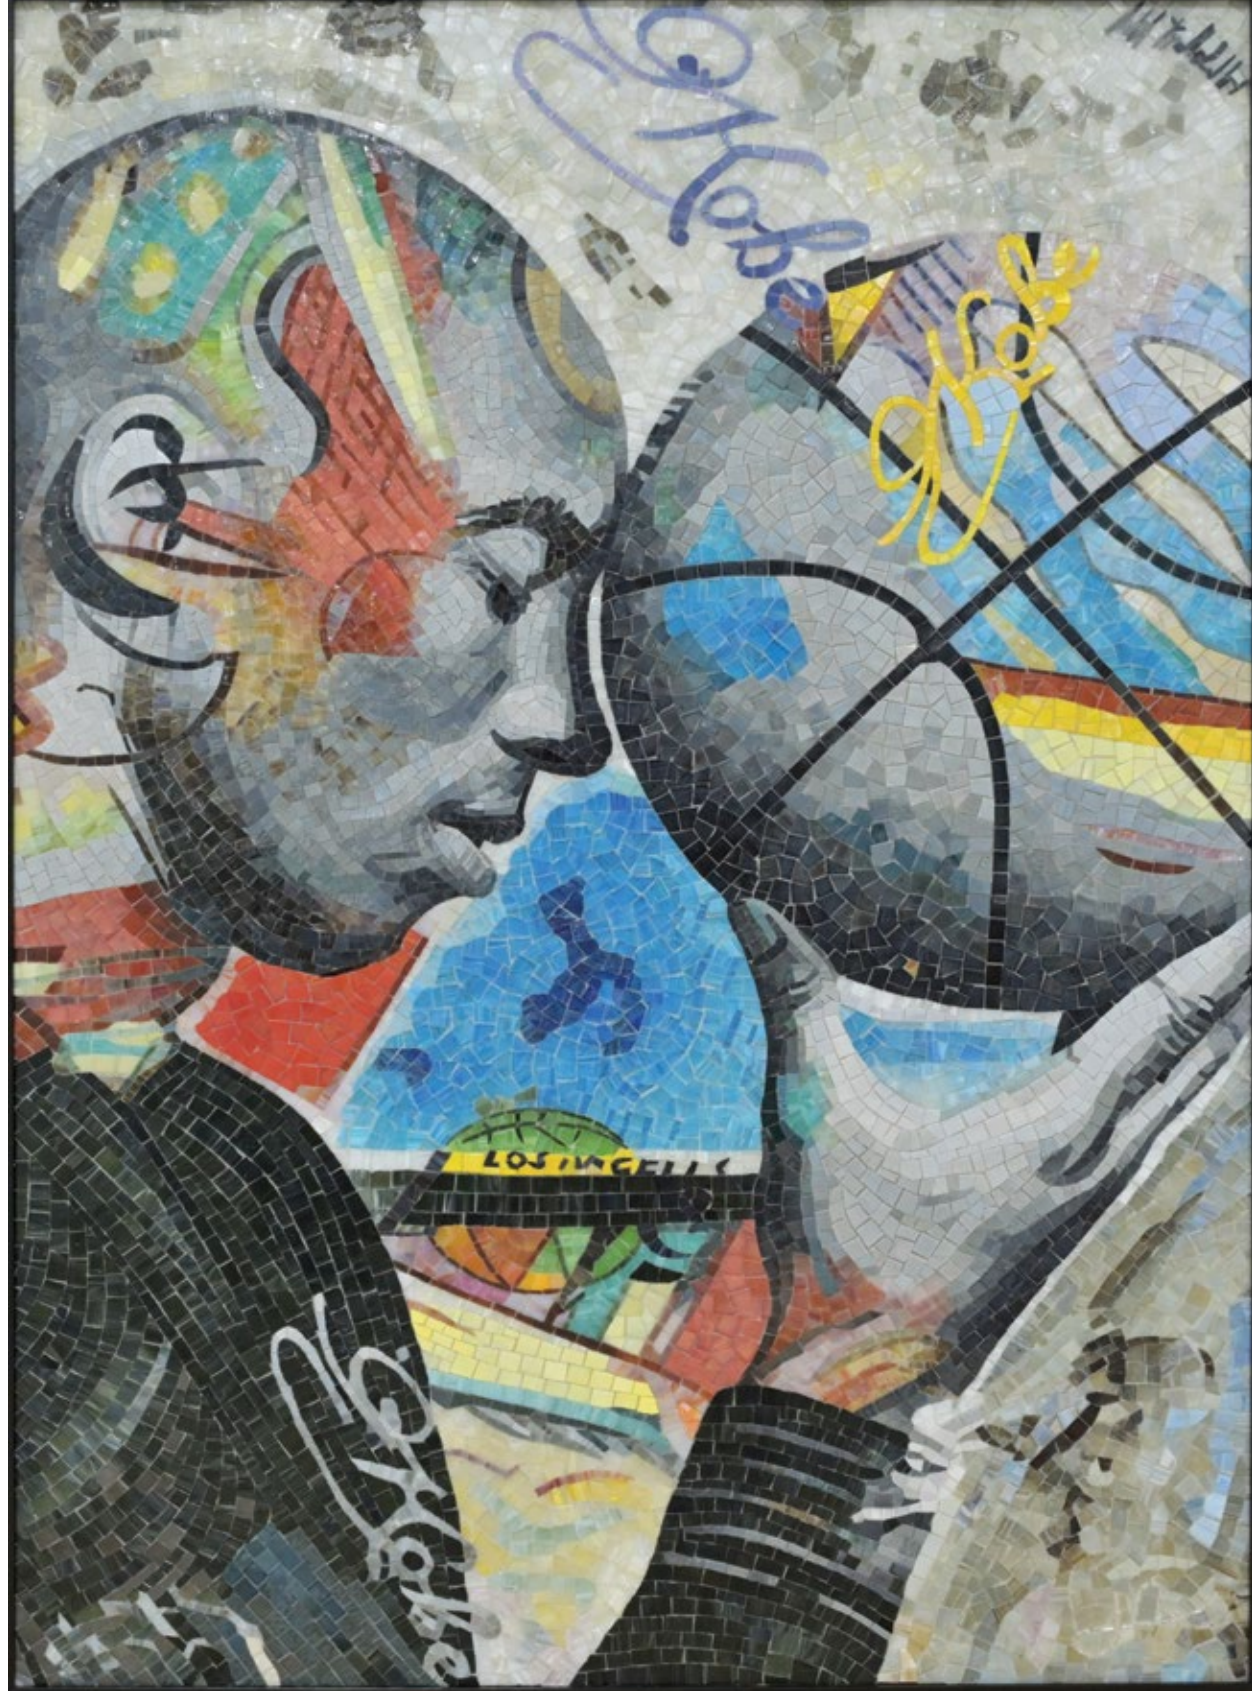

GRAFFITI

DATE: 2025
FORMAT: Artistic hand-clipped mosaic mural
BY: Jay Nadeau

DESCRIPTION: This piece has depth and range of color matched by the expressive composition.
SIZE: 2.72' x 4.24'