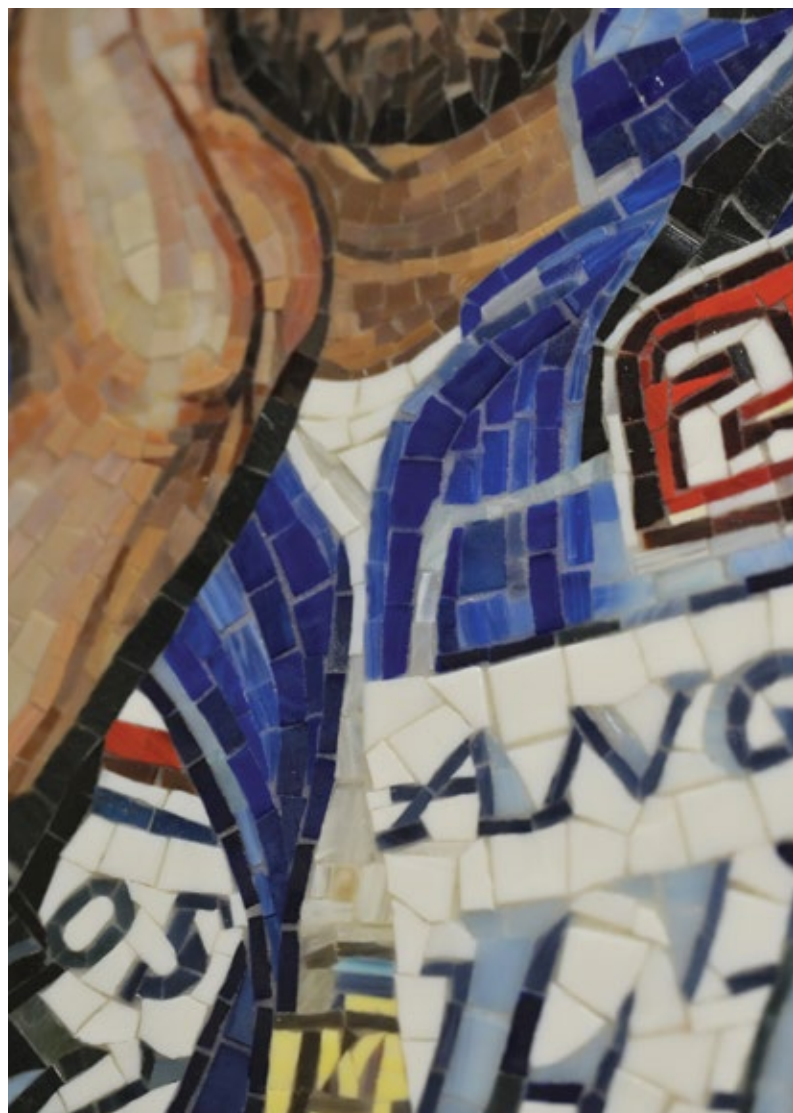

JACKET

DATE: 2025
FORMAT: Artistic hand-clipped mosaic mural
BY: Jay Nadeau

DESCRIPTION: The passion and perseverance of a champion in reflection.
SIZE: 3.69' x 2.64'