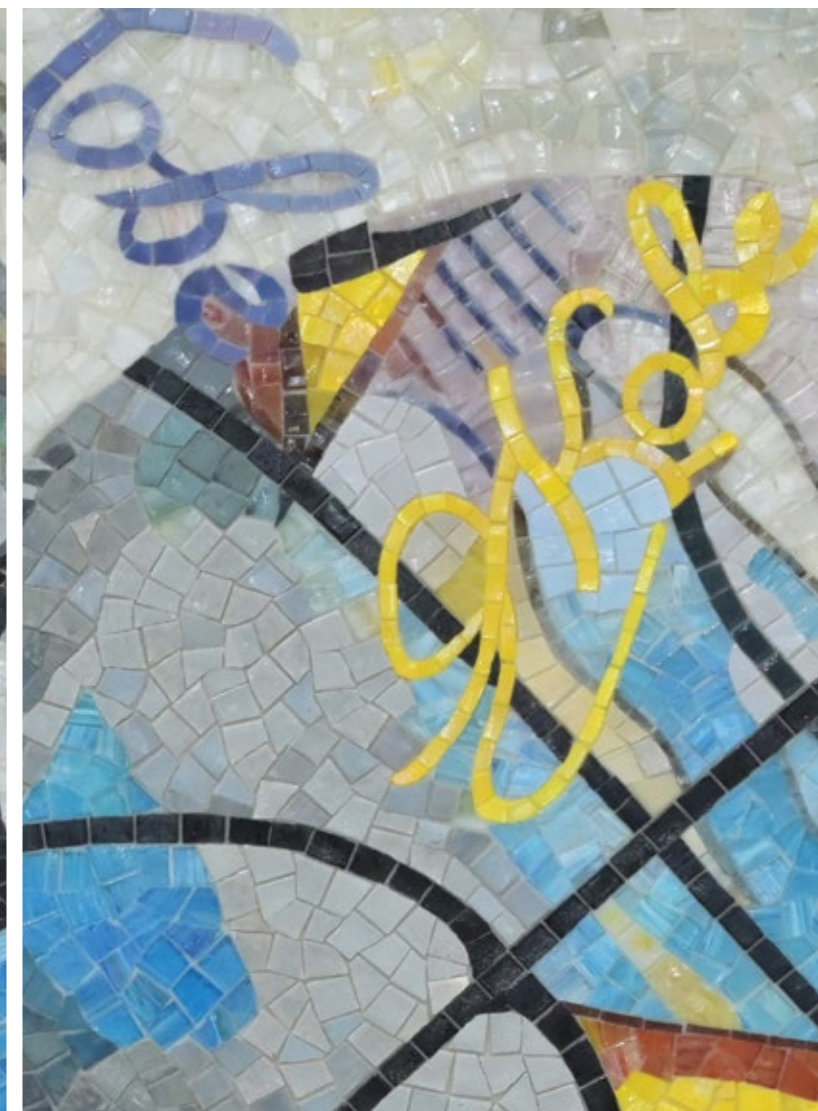

GRAFFITI

DATE: 2025
FORMAT: Artistic hand-clipped mosaic mural
BY: Jay Nadeau

DESCRIPTION: This piece has depth and range of color matched by the expressive composition.
SIZE: 2.72' x 4.24'