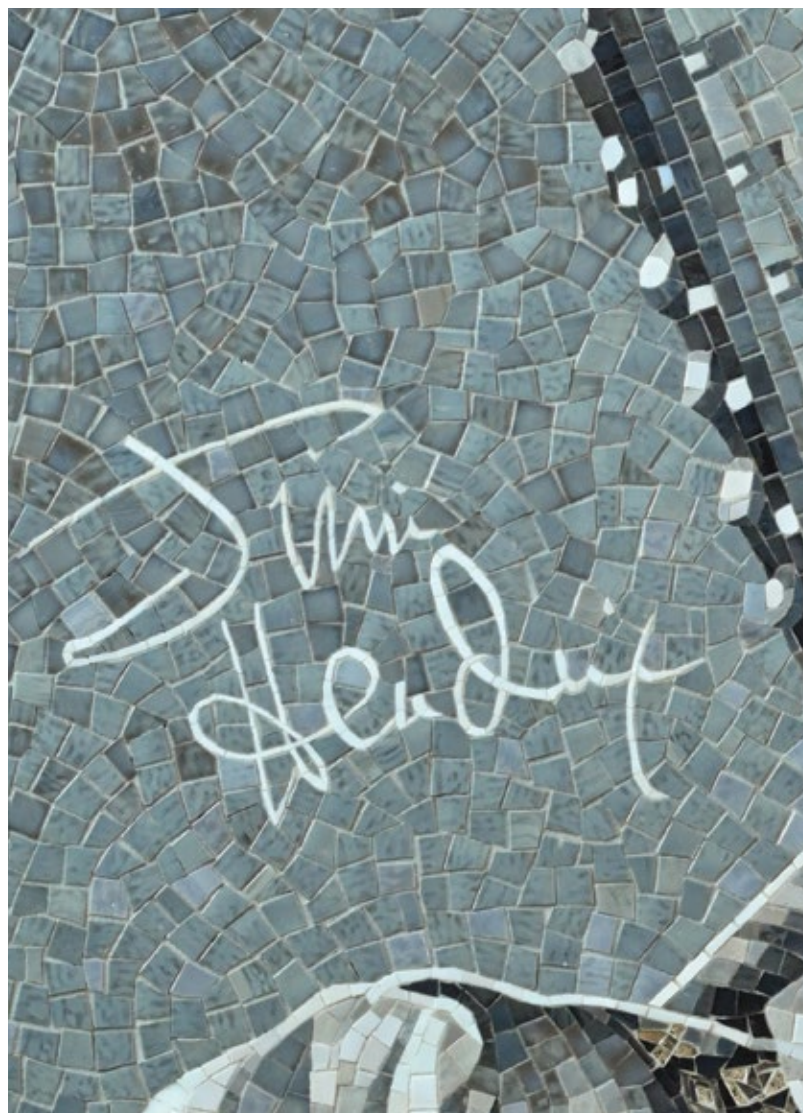

HENDRIX

DATE: 2025
FORMAT: Artistic hand-clipped mosaic mural
BY: Jay Nadeau

DESCRIPTION: This piece allows you to feel the electricity of his masterful guitar riffs.
SIZE: 2.74' x 3.83'