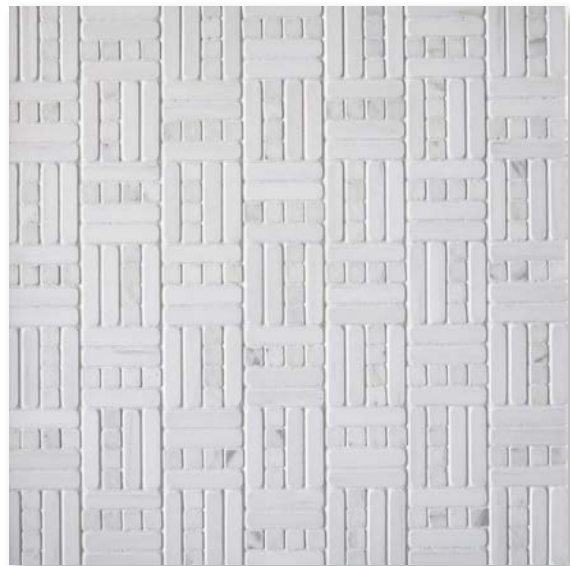

KAYDEN  
POEM: Calacatta tumbled & Thassos leathered

KAYDEN  
PROSE: Blanc tumbled & Noir honed

MAYER  
POEM: London Gris tumbled & Calacatta polished

MAYER  
PROSE: Blanc tumbled & Noir honed

12" x 12"  
CONCEPT  
BOARDS / LUX  
\$65 per board

UPTON  
POEM: Cosse tumbled & Blanc leathered

UPTON  
PROSE: Blanc tumbled & Noir honed

WYATT  
POEM: Calacatta leathered & Blanc tumbled

WYATT  
PROSE: Blanc tumbled & Noir honed

UPTON

12" x 12"  
CONCEPT BOARDS / LUX  
\$65 per board