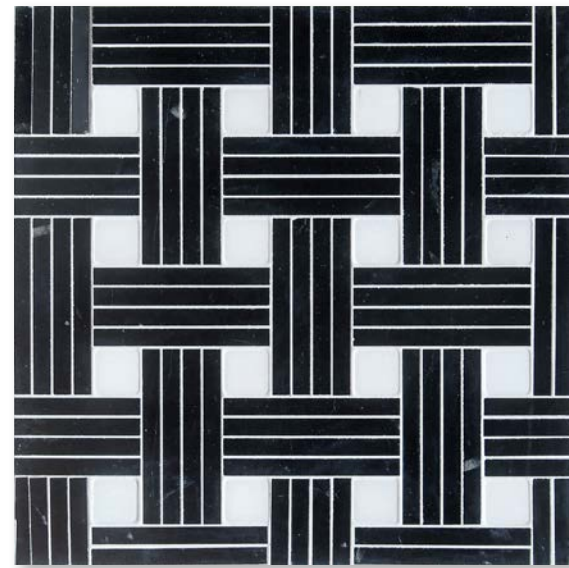

CHASEY  
POEM: Calacatta polished &  
Thassos leathered

CHASEY  
PROSE: Blanc tumbled &  
Noir honed

DEMING  
POEM: Cosse leathered &  
tumbled

DEMING  
PROSE: Blanc tumbled &  
Noir honed

DEMING

12" x 12"  
CONCEPT  
BOARDS / LUX  
\$65 per board