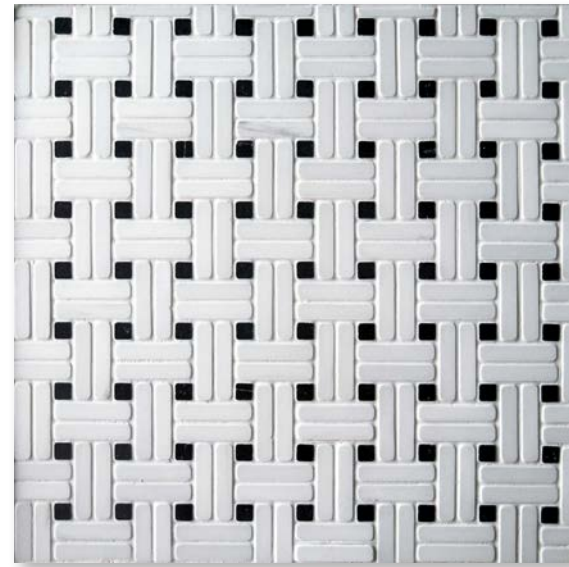

\_\_\_\_\_

\_\_\_\_\_

HADRIAN  
POEM: Calacatta brushed

HADRIAN  
PROSE: Noir brushed

HORNE  
POEM: Blanc leathered &  
Thassos polished

HORNE  
PROSE: Blanc tumbled &  
Noir honed

HORNE

12" x 12"  
CONCEPT  
BOARDS / LUX  
\$65 per board

KAYDEN  
POEM: Calacatta tumbled & Thassos leathered

KAYDEN  
PROSE: Blanc tumbled & Noir honed

MAYER  
POEM: London Gris tumbled & Calacatta polished

MAYER  
PROSE: Blanc tumbled & Noir honed

12" x 12"  
CONCEPT  
BOARDS / LUX  
\$65 per board