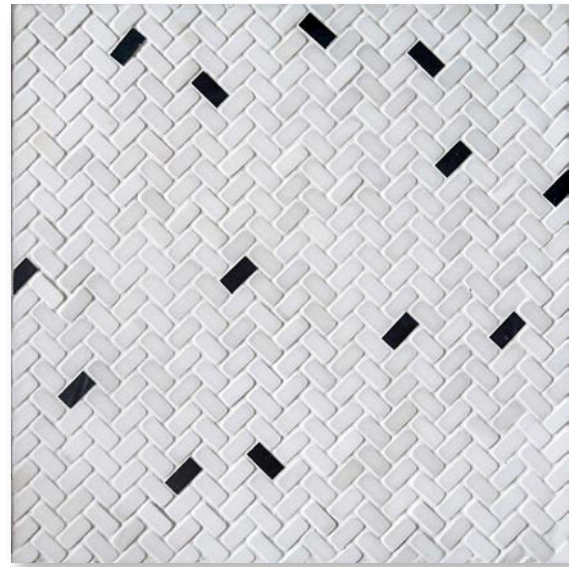

ACTON
PROSE: Blanc tumbled &
Noir honed