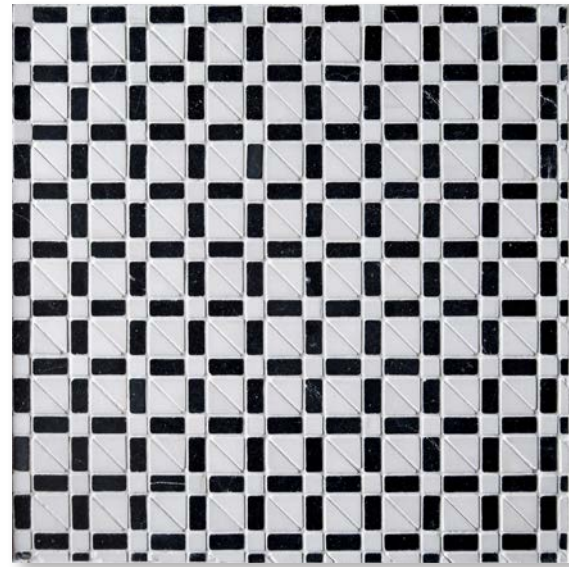

final board count: \_\_\_\_\_

Customer Name: \_\_\_\_\_

Tel #: \_\_\_\_\_

Email: \_\_\_\_\_

Ship To /Store Address: \_\_\_\_\_

\_\_\_\_\_

\_\_\_\_\_

DEVALL  
POEM: London Gris leathered  
& Calacatta honed

DEVALL  
PROSE: Blanc tumbled &  
Noir honed

DYLAN  
POEM: Calacatta leathered  
& Blanc polished

DYLAN  
PROSE: Blanc tumbled &  
Noir honed

DEVALL

12" x 12"  
CONCEPT  
BOARDS / LUX  
\$65 per board

Customer Name: \_\_\_\_\_