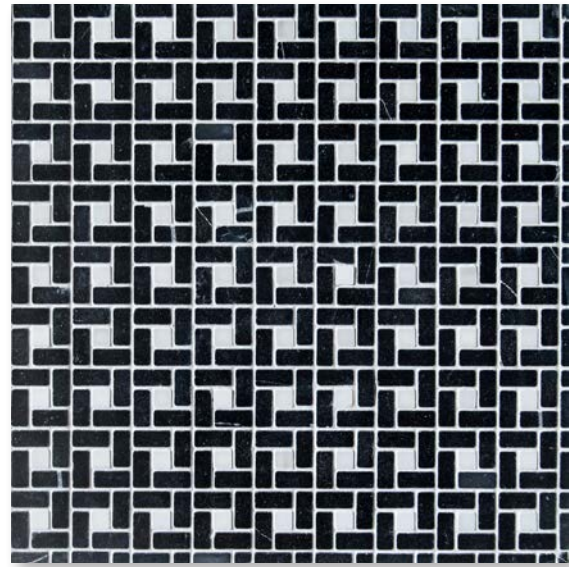

UPTON  
POEM: Cosse tumbled & Blanc leathered

UPTON  
PROSE: Blanc tumbled & Noir honed

WYATT  
POEM: Calacatta leathered & Blanc tumbled

WYATT  
PROSE: Blanc tumbled & Noir honed

UPTON

12" x 12"  
CONCEPT BOARDS / LUX  
\$65 per board