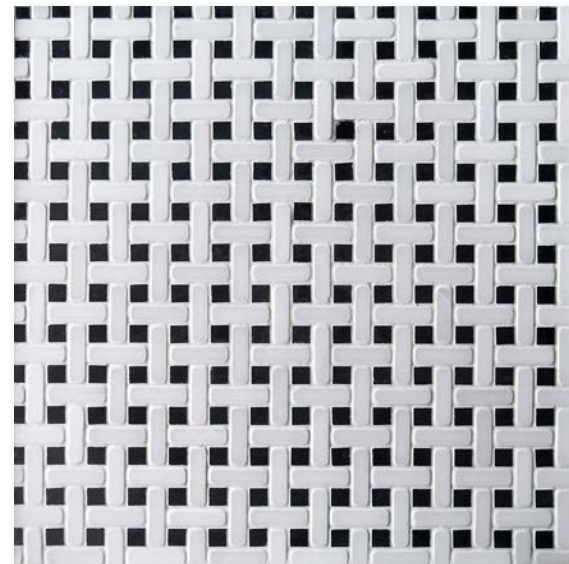

\_\_\_\_\_

\_\_\_\_\_

HADRIAN  
POEM: Calacatta brushed

HADRIAN  
PROSE: Noir brushed

HORNE  
POEM: Blanc leathered &  
Thassos polished

HORNE  
PROSE: Blanc tumbled &  
Noir honed

HORNE

12" x 12"  
CONCEPT  
BOARDS / LUX  
\$65 per board