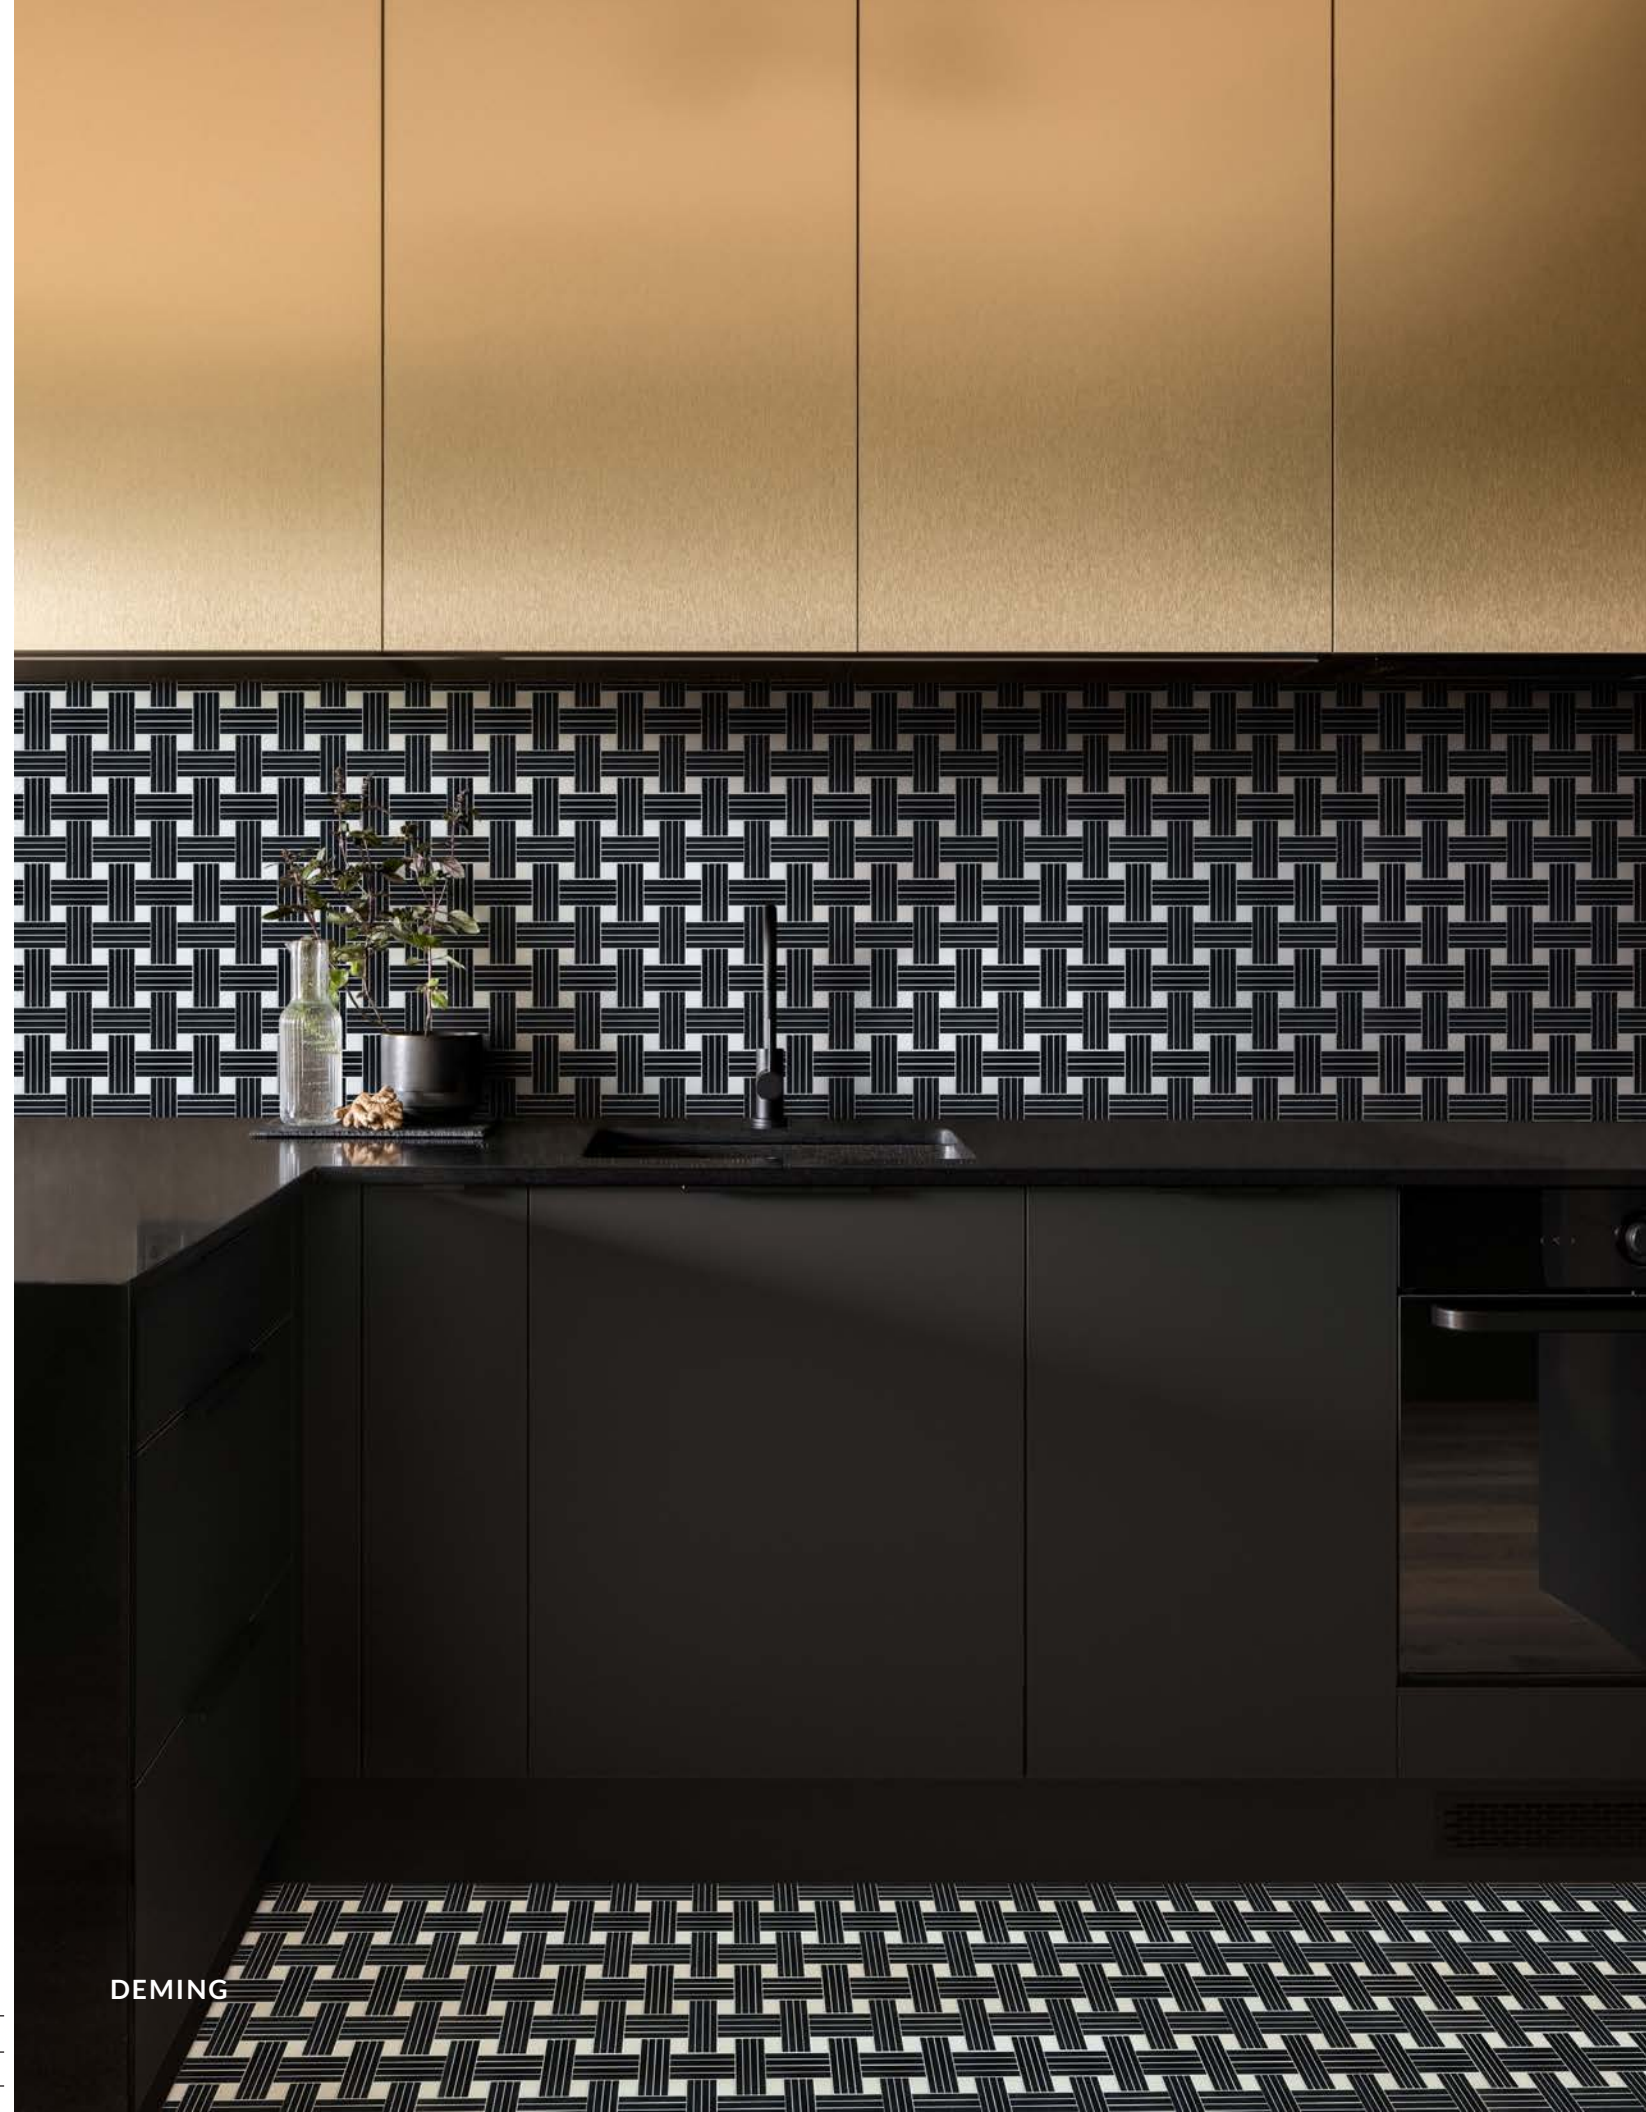

CHASEY  
POEM: Calacatta polished &  
Thassos leathered

CHASEY  
PROSE: Blanc tumbled &  
Noir honed

DEMING  
POEM: Cosse leathered &  
tumbled

DEMING  
PROSE: Blanc tumbled &  
Noir honed

DEMING

12" x 12"  
CONCEPT  
BOARDS / LUX  
\$65 per board