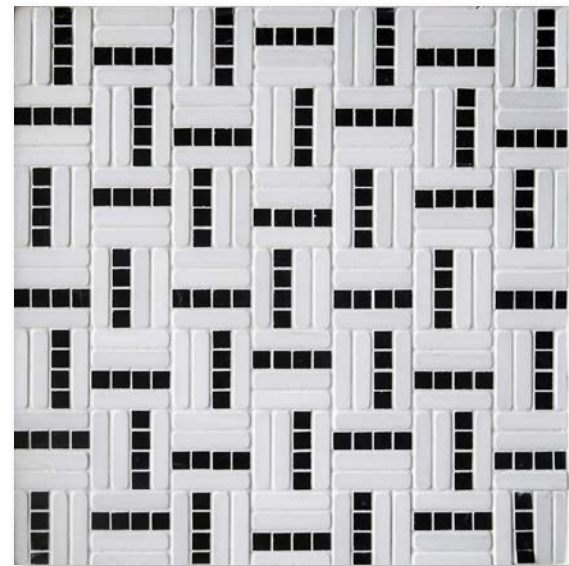

UPTON  
POEM: Cosse tumbled & Blanc leathered

UPTON  
PROSE: Blanc tumbled & Noir honed

WYATT  
POEM: Calacatta leathered & Blanc tumbled

WYATT  
PROSE: Blanc tumbled & Noir honed

UPTON

12" x 12"  
CONCEPT BOARDS / LUX  
\$65 per board