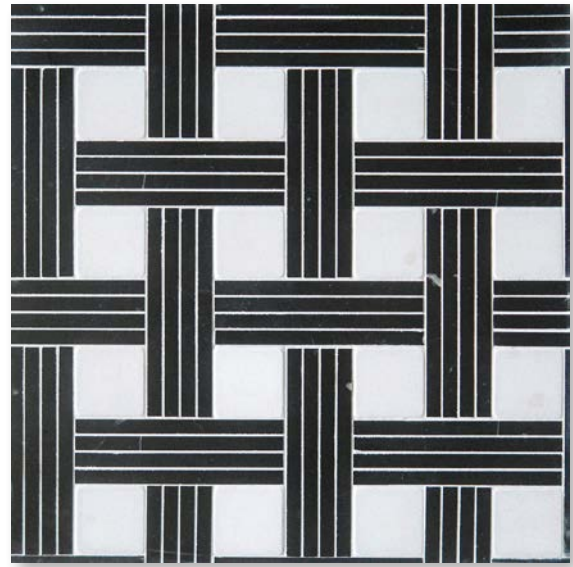

# MAISON

LUX CONCEPT BOARDS

*SUMPTUOUS  
DESIGN*  
18 PATTERNS IN POEMS & PROSES

maisonsurface.com

ACTON  
POEM: London Gris tumbled  
& leathered

ACTON  
PROSE: Blanc tumbled &  
Noir honed

ADWELL  
POEM: Blanc leathered &  
Calacatta tumbled