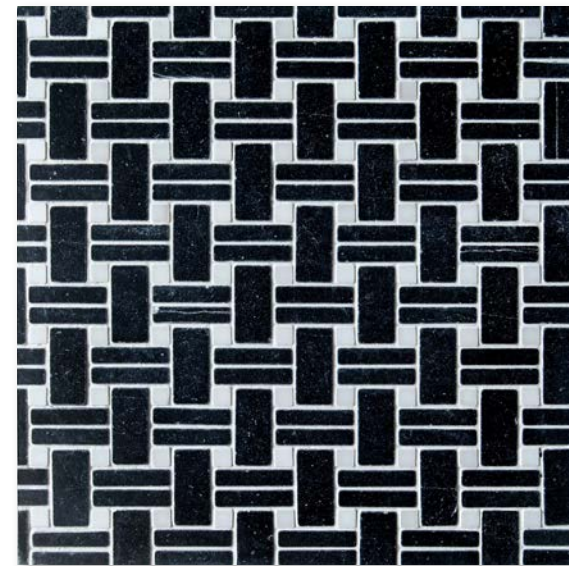

\_\_\_\_\_

\_\_\_\_\_

HADRIAN  
POEM: Calacatta brushed

HADRIAN  
PROSE: Noir brushed

HORNE  
POEM: Blanc leathered &  
Thassos polished

HORNE  
PROSE: Blanc tumbled &  
Noir honed

HORNE

12" x 12"  
CONCEPT  
BOARDS / LUX  
\$65 per board

KAYDEN  
POEM: Calacatta tumbled & Thassos leathered

KAYDEN  
PROSE: Blanc tumbled & Noir honed

MAYER  
POEM: London Gris tumbled & Calacatta polished

MAYER  
PROSE: Blanc tumbled & Noir honed

12" x 12"  
CONCEPT  
BOARDS / LUX  
\$65 per board