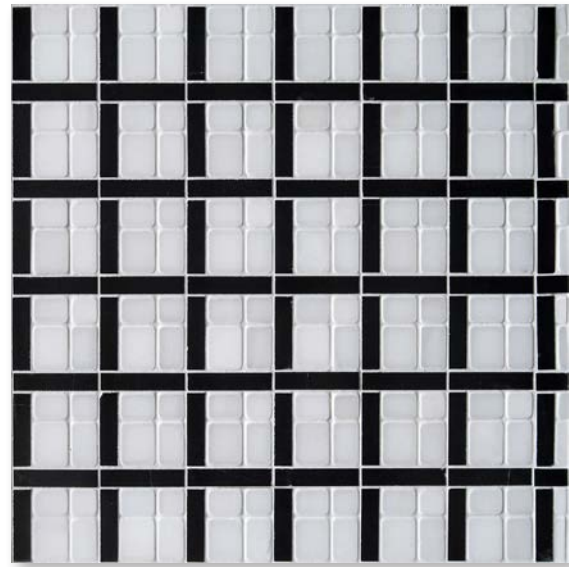

BEXLEY
PROSE: Blanc tumbled &
Noir honed