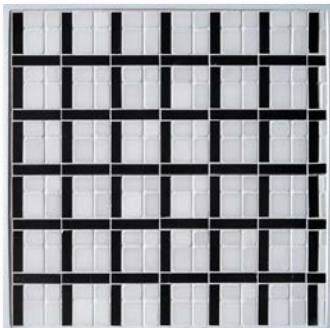

Tel #: _____

Email: _____

Ship To/Store Address: _____

ACTON
PROSE: Blanc tumbled & Noir honed

ADWELL
PROSE: Blanc tumbled & Noir honed

ACTON
PROSE: Blanc tumbled & Noir honed

BECK
PROSE: Blanc tumbled & Noir honed

BEXLEY
PROSE: Blanc tumbled & Noir honed

CARSON
PROSE: Blanc tumbled & Noir honed

CHASEY
PROSE: Blanc tumbled & Noir honed

DEMING
PROSE: Blanc tumbled & Noir honed

DEVALL
PROSE: Blanc tumbled & Noir honed