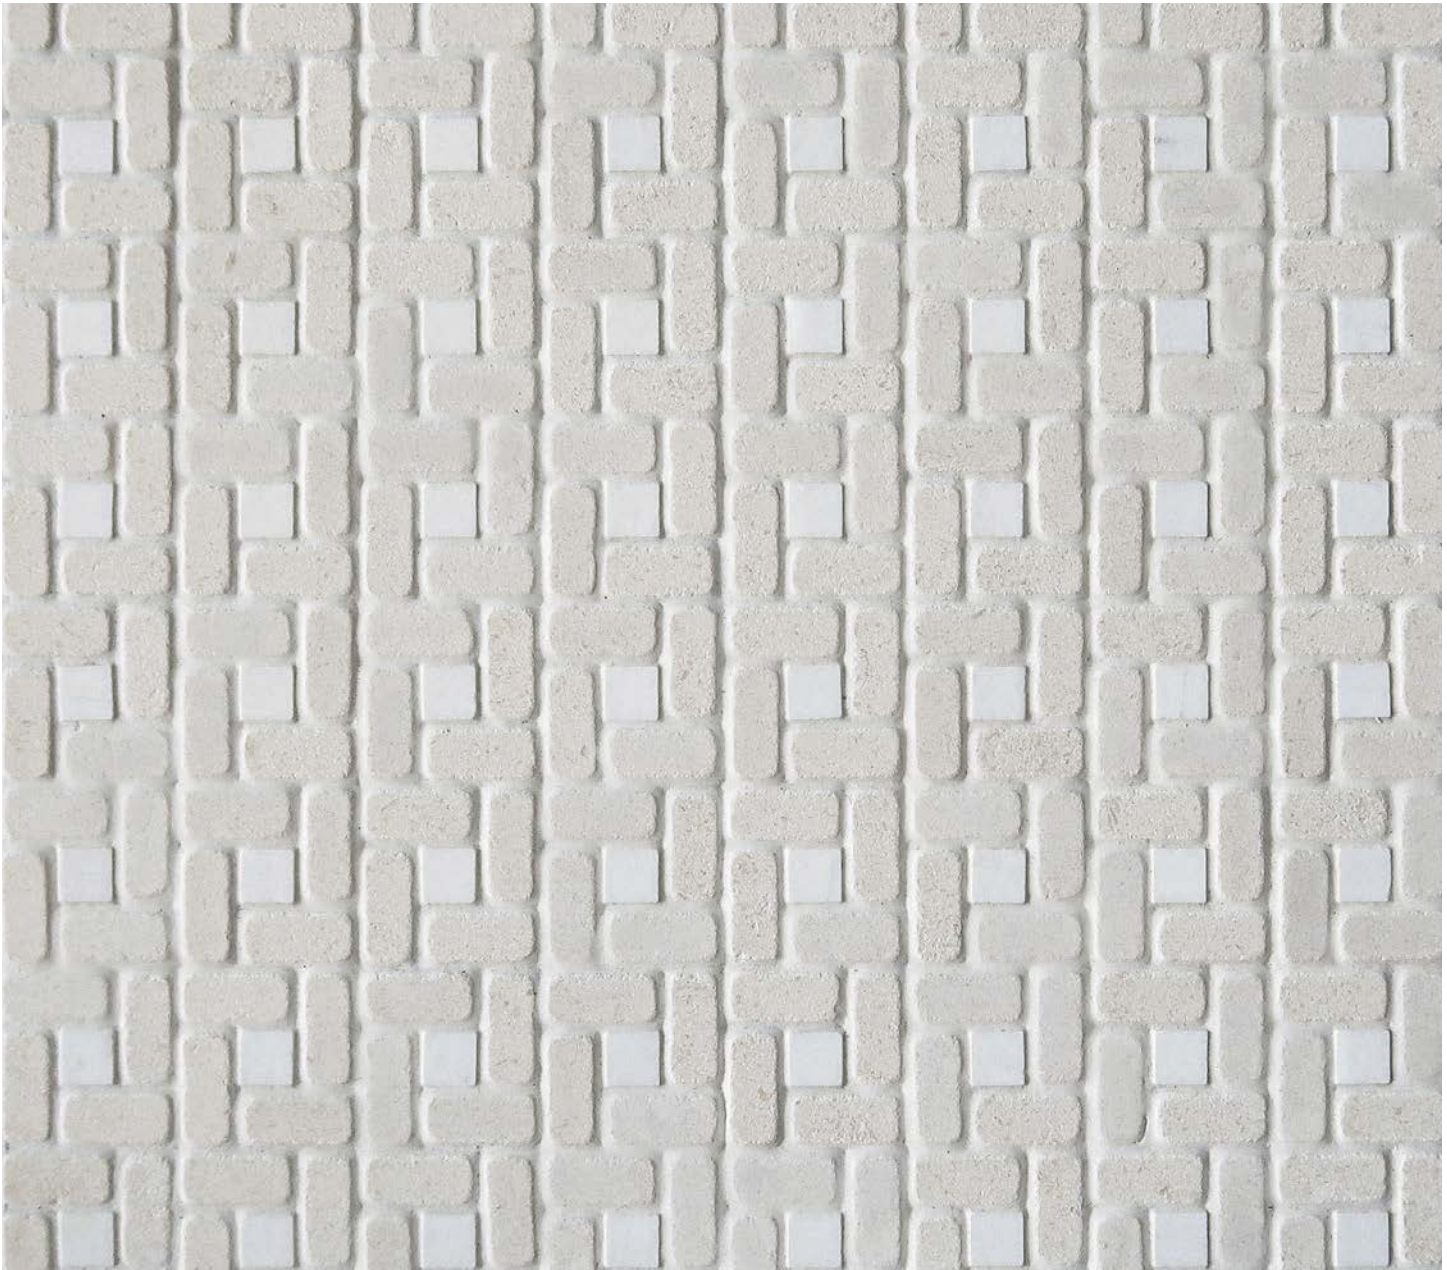

WYATT
PROSE: Blanc tumbled & Noir honed

maisonsurface.com

12" x 12"
CONCEPT / LUX
BOARDS \$65 per board

final board count: _____

Customer Name: _____

Tel #: _____

Email: _____

Ship To/Store Address: _____