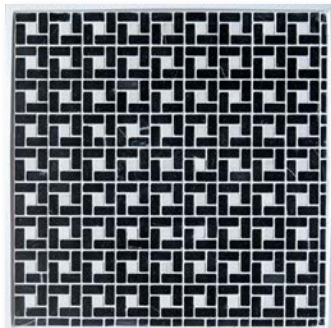

BEXLEY
PROSE: Blanc tumbled & Noir honed

CARSON
PROSE: Blanc tumbled & Noir honed

CHASEY
PROSE: Blanc tumbled & Noir honed

DEMING
PROSE: Blanc tumbled & Noir honed

DEVALL
PROSE: Blanc tumbled & Noir honed

DYLAN
PROSE: Blanc tumbled & Noir honed

EMERY
PROSE: Blanc tumbled & Noir honed

FOXWELL
PROSE: Blanc tumbled

maisonsurface.com

12" x 12" PROSE BLEND
CONCEPT BOARDS / LUX
\$65 per board

final board count: _____

Customer Name: _____

Tel #: _____

Email: _____

Ship To/Store Address: _____

HADRIAN
PROSE: Noir brushed

HORNE
PROSE: Blanc tumbled &
Noir honed

KAYDEN
PROSE: Blanc tumbled &
Noir honed

MAYER
PROSE: Blanc tumbled &
Noir honed

UPTON
PROSE: Blanc tumbled &
Noir honed

WYATT
PROSE: Blanc tumbled &
Noir honed

maisonsurface.com

12" x 12" PROSE BLEND
CONCEPT BOARDS / LUX
\$65 per board

final board count: _____

Customer Name: _____

Tel #: _____