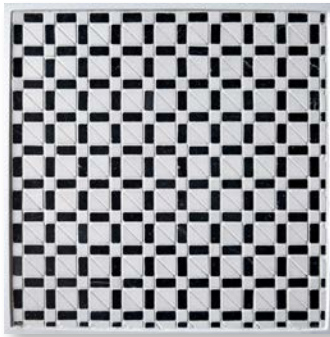

maisonsurface.com

12" x 12"
CONCEPT
BOARDS / LUX
\$65 per board

final board count: _____

Customer Name: _____

Tel #: _____

Email: _____

Ship To/Store Address: _____

DEVALL
POEM: London Gris leathered & Calacatta honed

DEVALL
PROSE: Blanc tumbled & Noir honed

DYLAN
POEM: Calacatta leathered & Blanc polished

DYLAN
PROSE: Blanc tumbled & Noir honed

EMERY
POEM: London Gris leathered & Thassos tumbled

EMERY
PROSE: Blanc tumbled & Noir honed