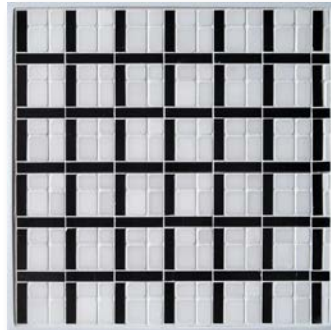

BEXLEY
PROSE: Blanc tumbled & Noir honed ☐