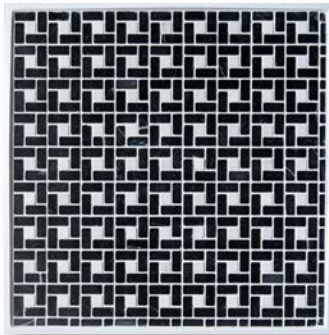

UPTON
PROSE: Blanc tumbled & Noir honed