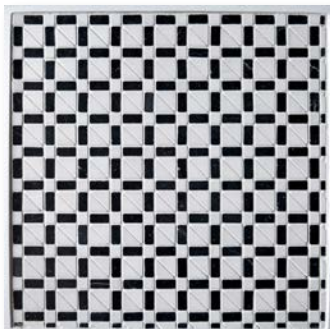

BEXLEY
PROSE: Blanc tumbled & Noir honed

CARSON
PROSE: Blanc tumbled & Noir honed

CHASEY
PROSE: Blanc tumbled & Noir honed

DEMING
PROSE: Blanc tumbled & Noir honed

DEVALL
PROSE: Blanc tumbled & Noir honed

DYLAN
PROSE: Blanc tumbled & Noir honed

EMERY
PROSE: Blanc tumbled & Noir honed

FOXWELL
PROSE: Blanc tumbled

maisonsurface.com

12" x 12" PROSE BLEND
CONCEPT BOARDS / LUX
\$65 per board

final board count: _____