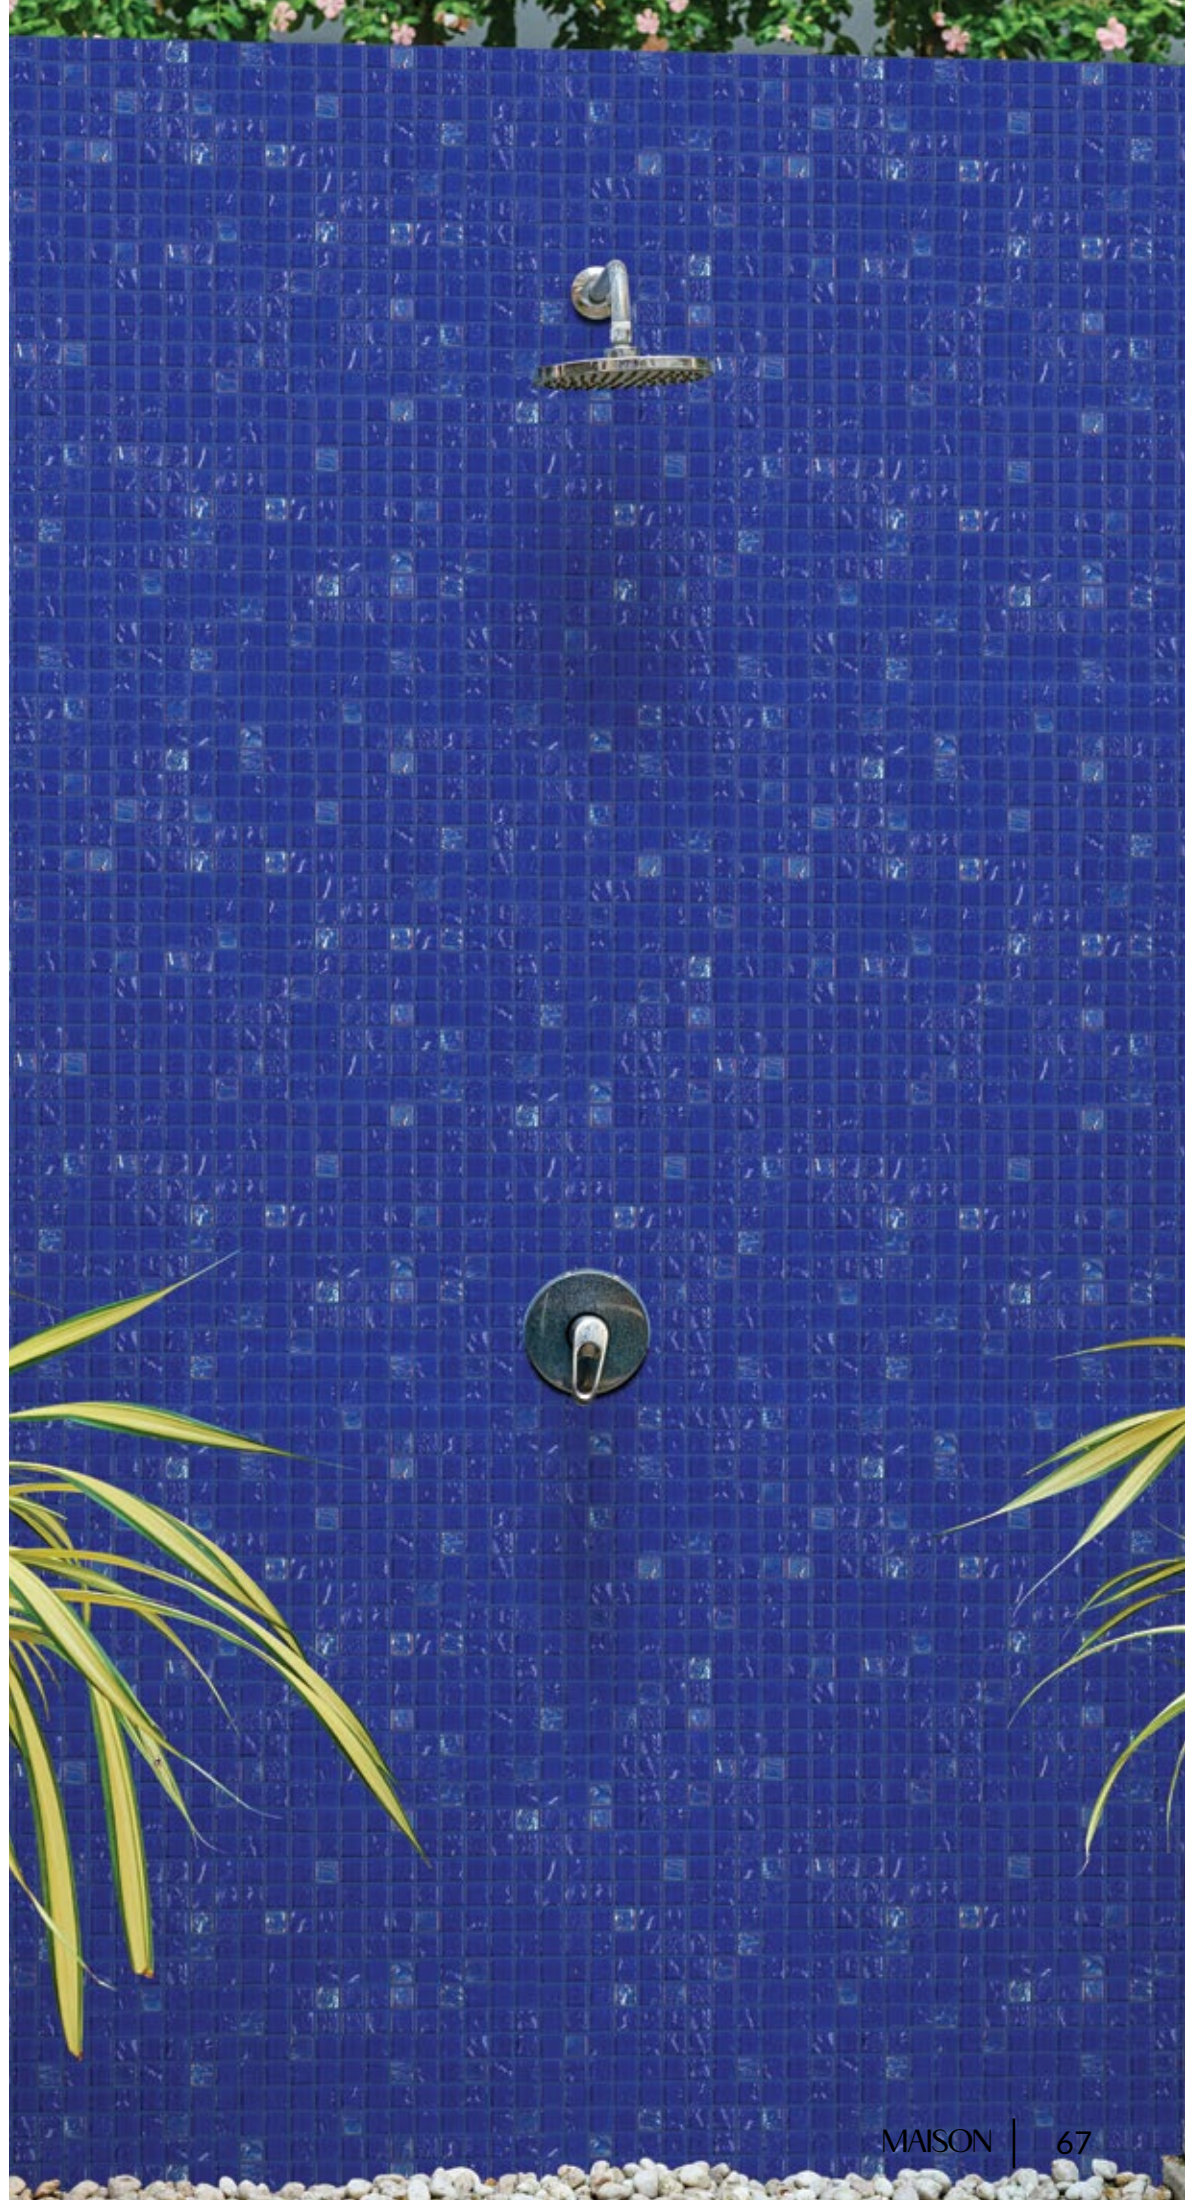

SEA SPA →

Spas & baths often take somber color palettes too far. We suggest punching up your palette with the spunky style of Secos. A blue that is meant to be a focal point.