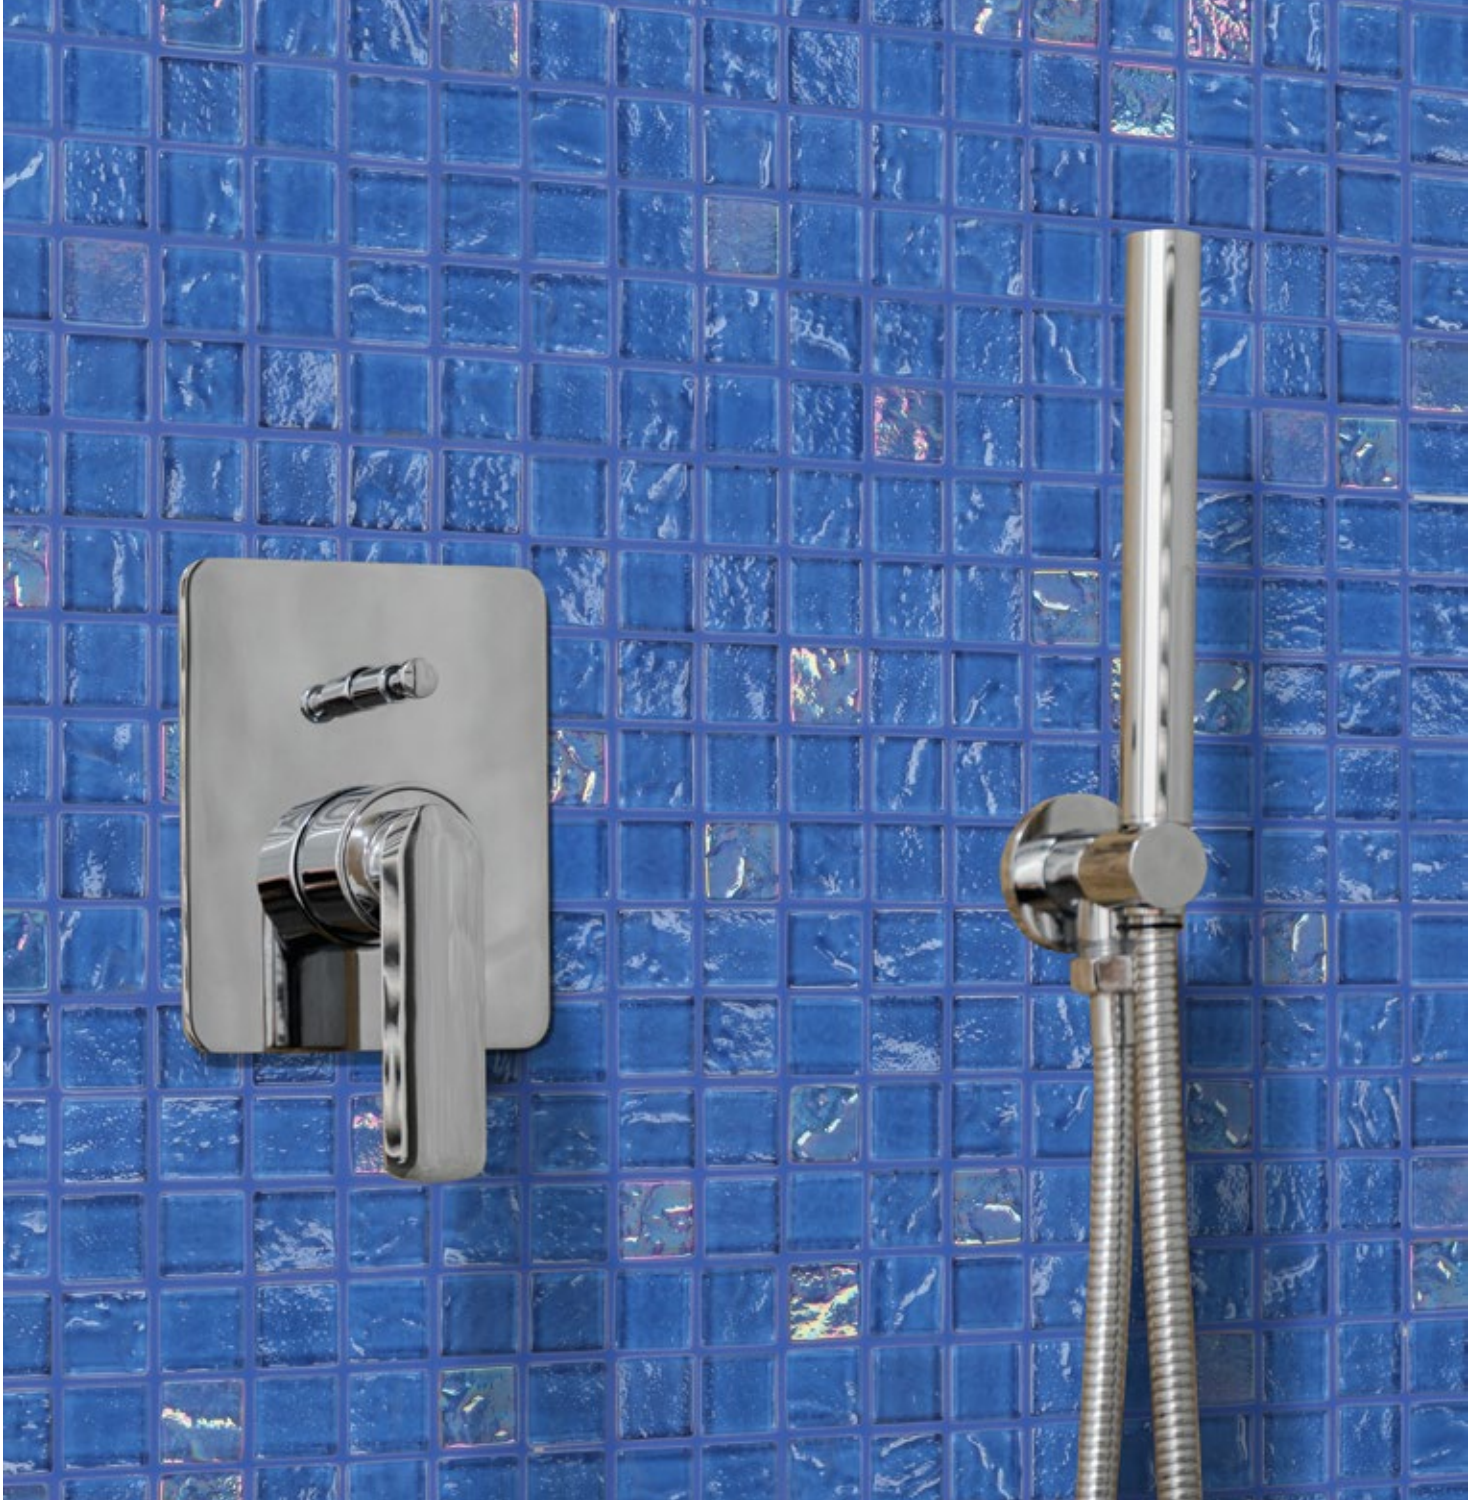

## WATERCOURSE

*taking cues from the carved channels of its namesake, Arroyo adds depth & dimension to any application.*

WATER LINE →

*With full body color & unmatched resilience, Rock Solid glass is the perfect material to bring the majesty of water to tile.*