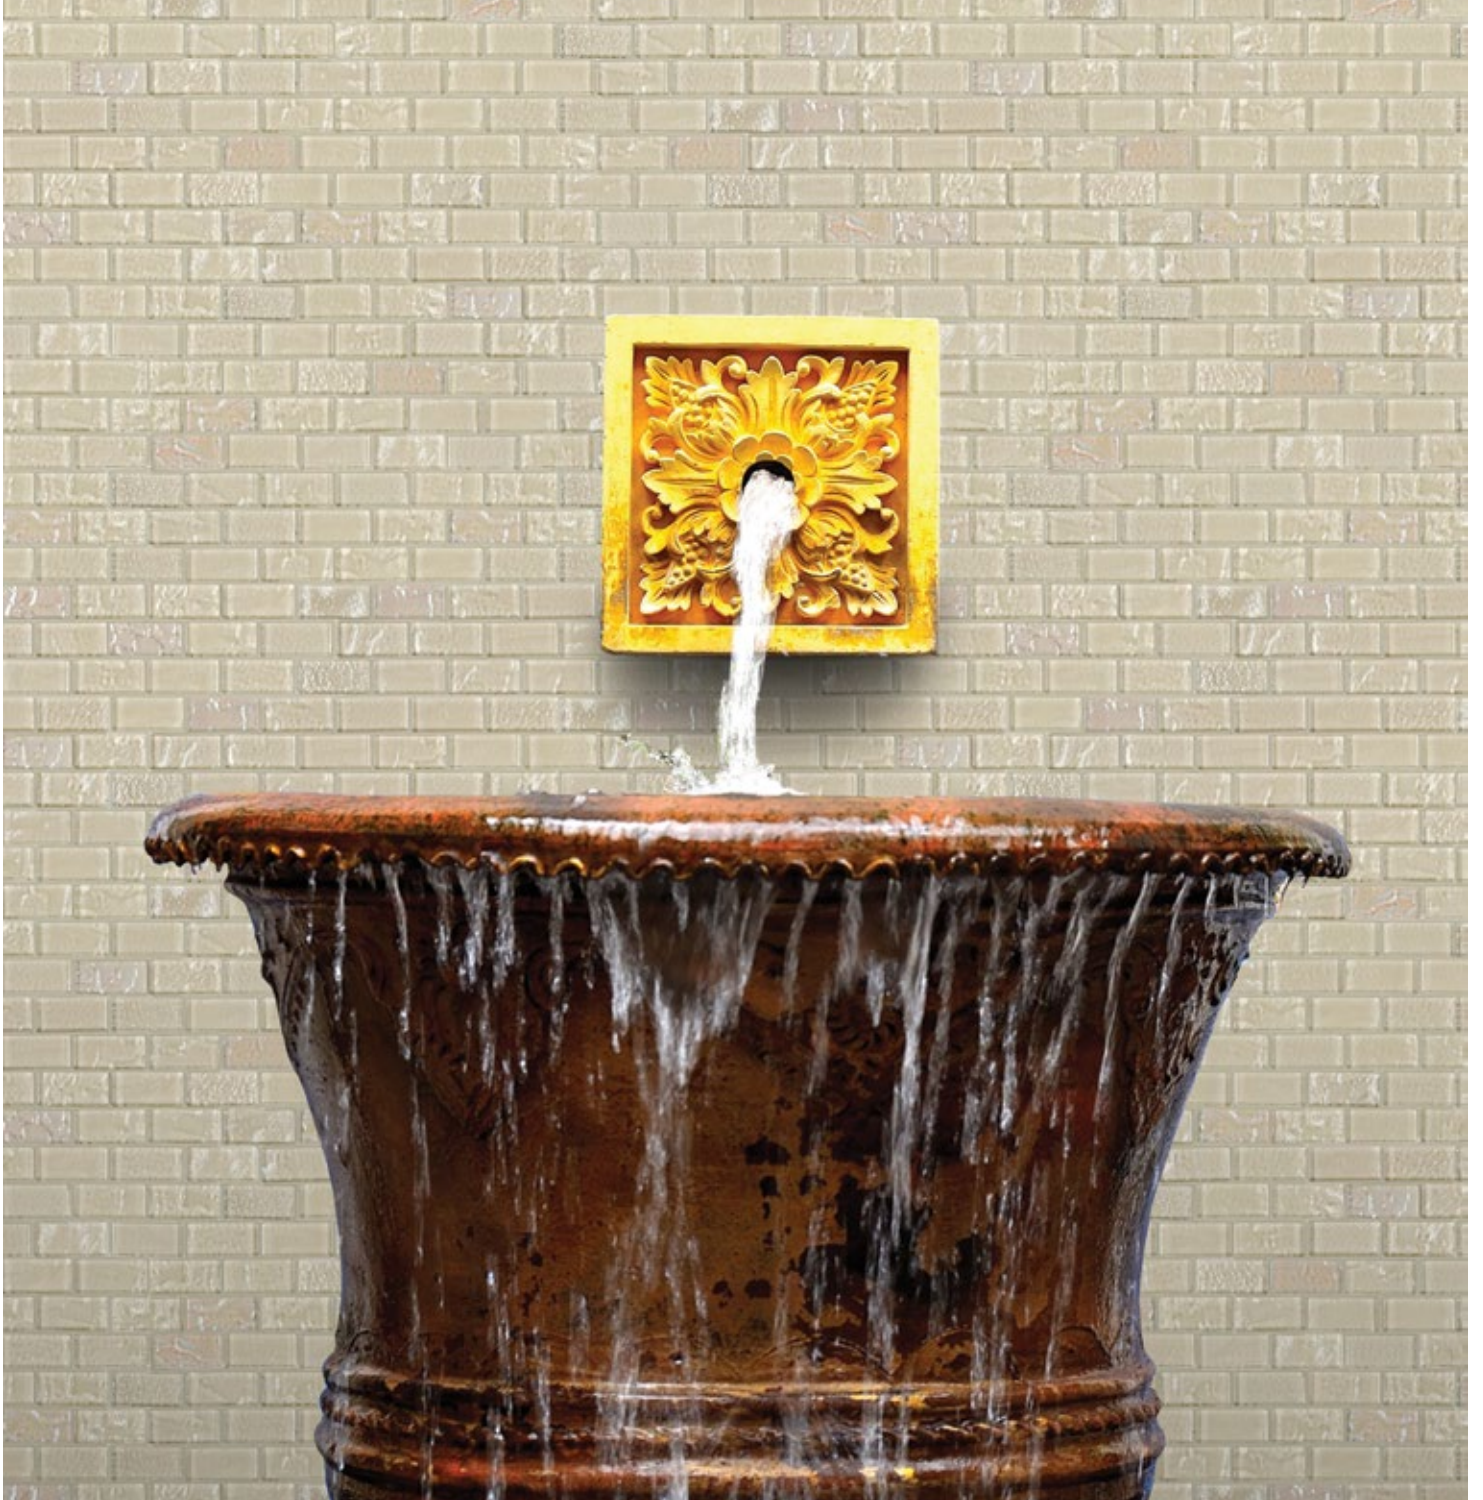

DESERT SUN

Unit: 11 3/4" x 11 3/4"
Unit Yield: 0.96 sqft
Piece size: 1" x 2"
Grout color: Desert Sun

SOOTHING SUN

*From spa retreats to resort getaways
Desert Sun glass tile is there to
evoke the beauty & tranquility of the
Mojave.*