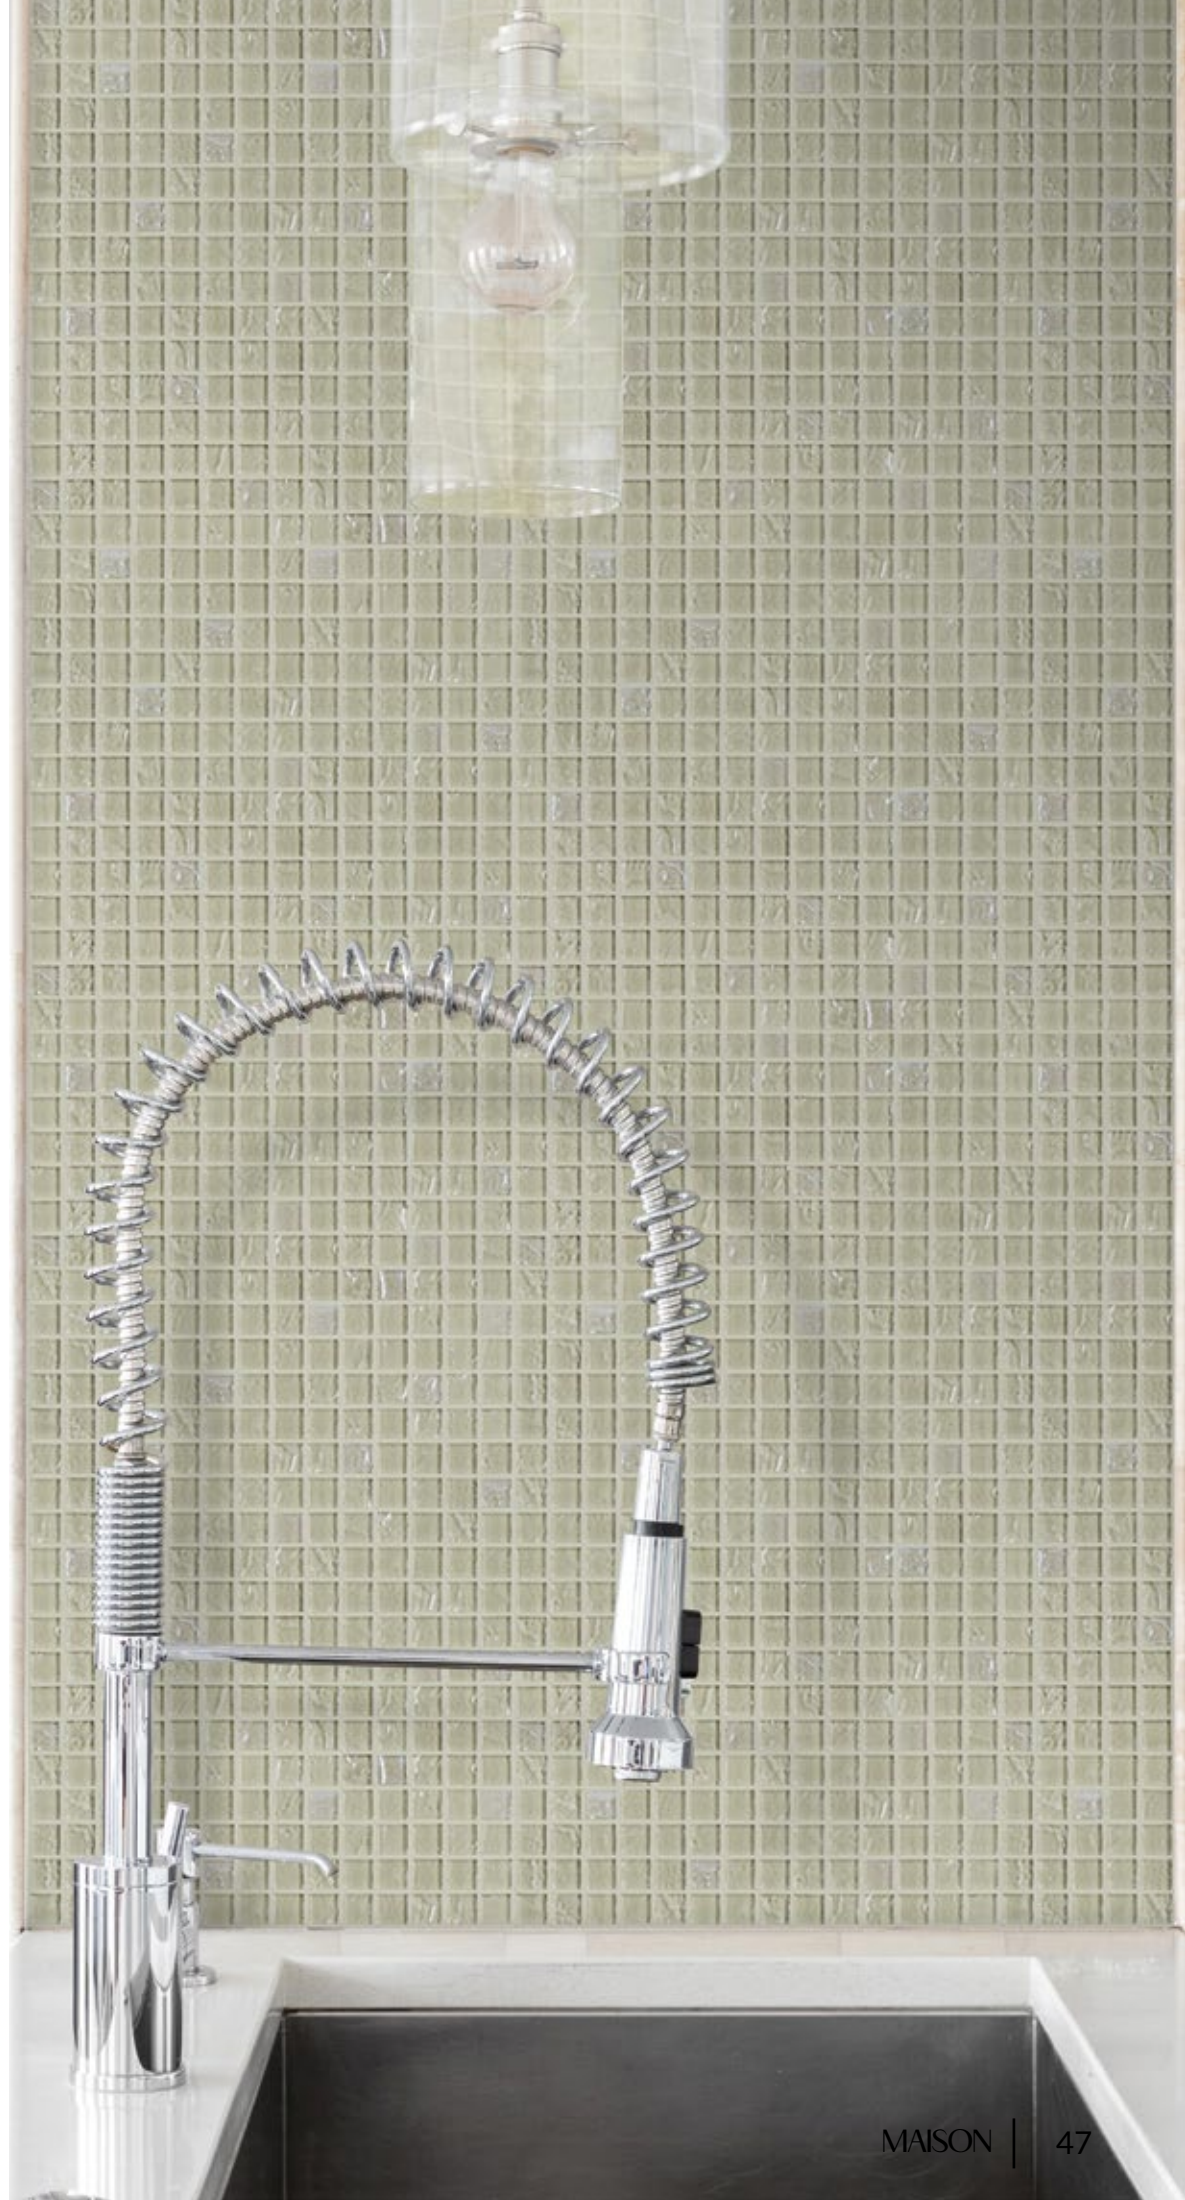

### DIP IN & OUT

*Lounge at the shallow end while fully submerged in the water. Pearl applied to a Baja shelf is a match made in heaven.*

SHELL YEAH →

*Mother of pearl is a timeless accent added to inlays for extra sparkle. Now you can bring that impact to a full wall while still getting the dimension of glass tile.*