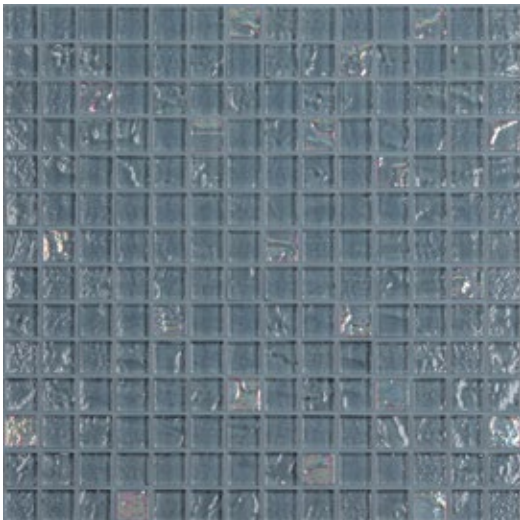

Unit: 12 3/4" x 12 3/4"
Unit Yield: 1.15 sqft
Piece size: 3/4"
Grout color: Tidepool

TIDE-E-SPACE

Mini bars are a place to add impact without overworking the design. Tidepool is the perfect tile for high style low fuss.