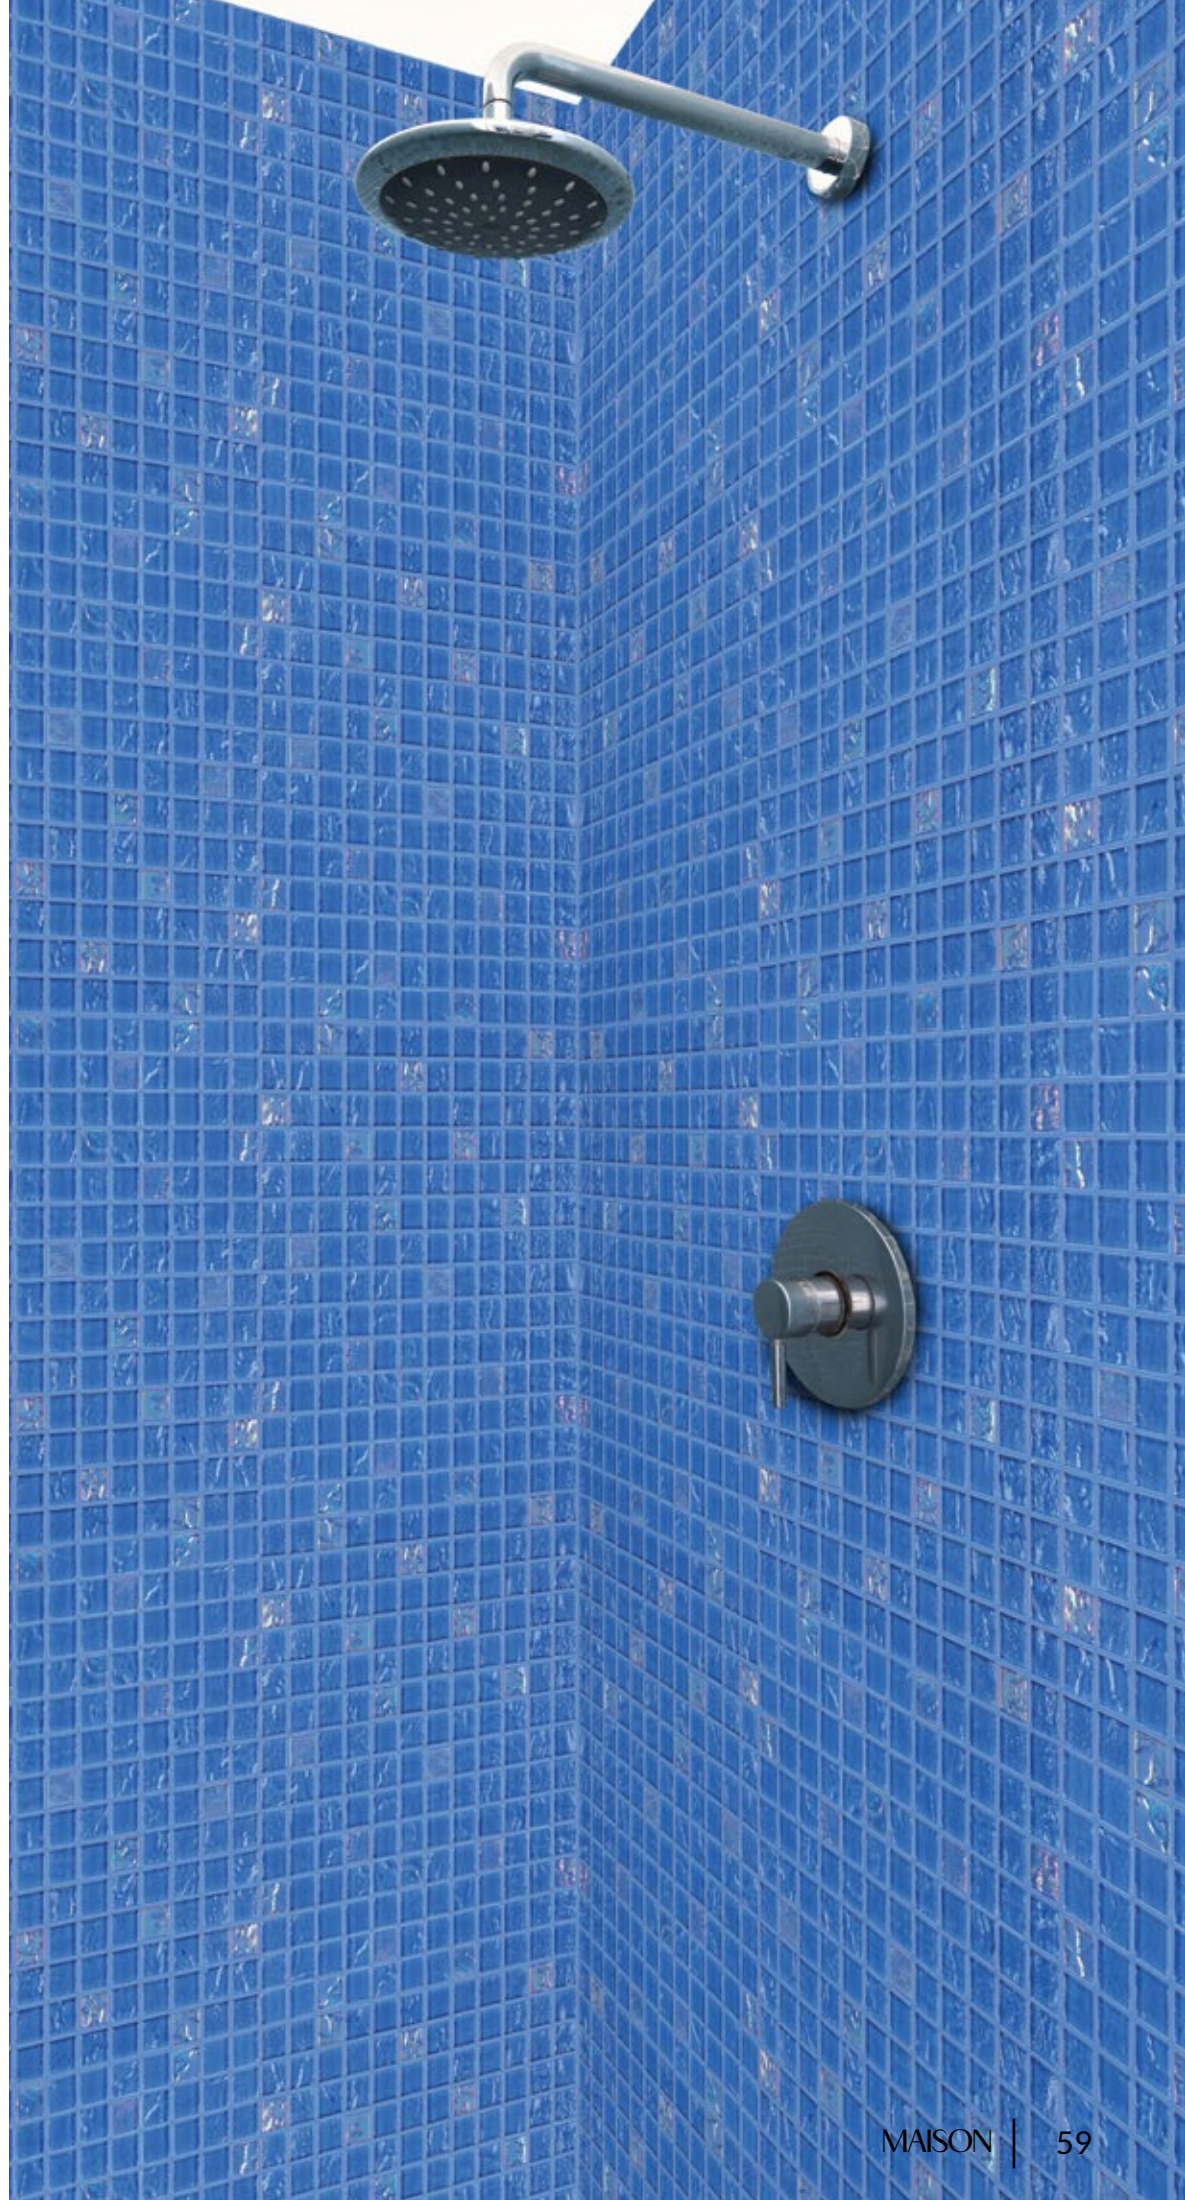

COBALT CLUB →

Pops of blue pigment are perfect when they come in the range of cobalt. From personal showers to outdoor rinse stations keep the party alive .