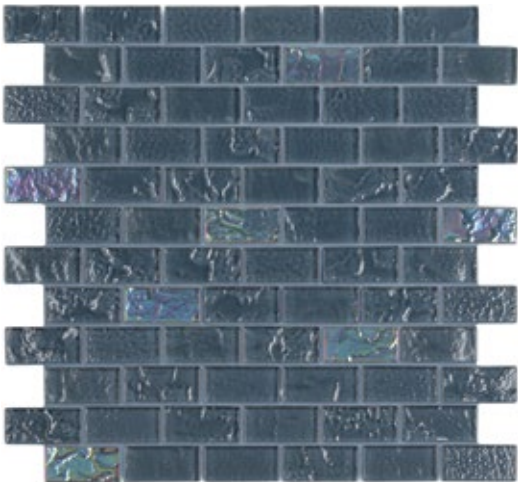

Unit: 11 3/4" x 11 3/4"
Unit Yield: 0.96 sqft
Piece size: 1" x 2"
Grout color: Arroyo

WATERCOURSE

taking cues from the carved channels of its namesake, Arroyo adds depth & dimension to any application.