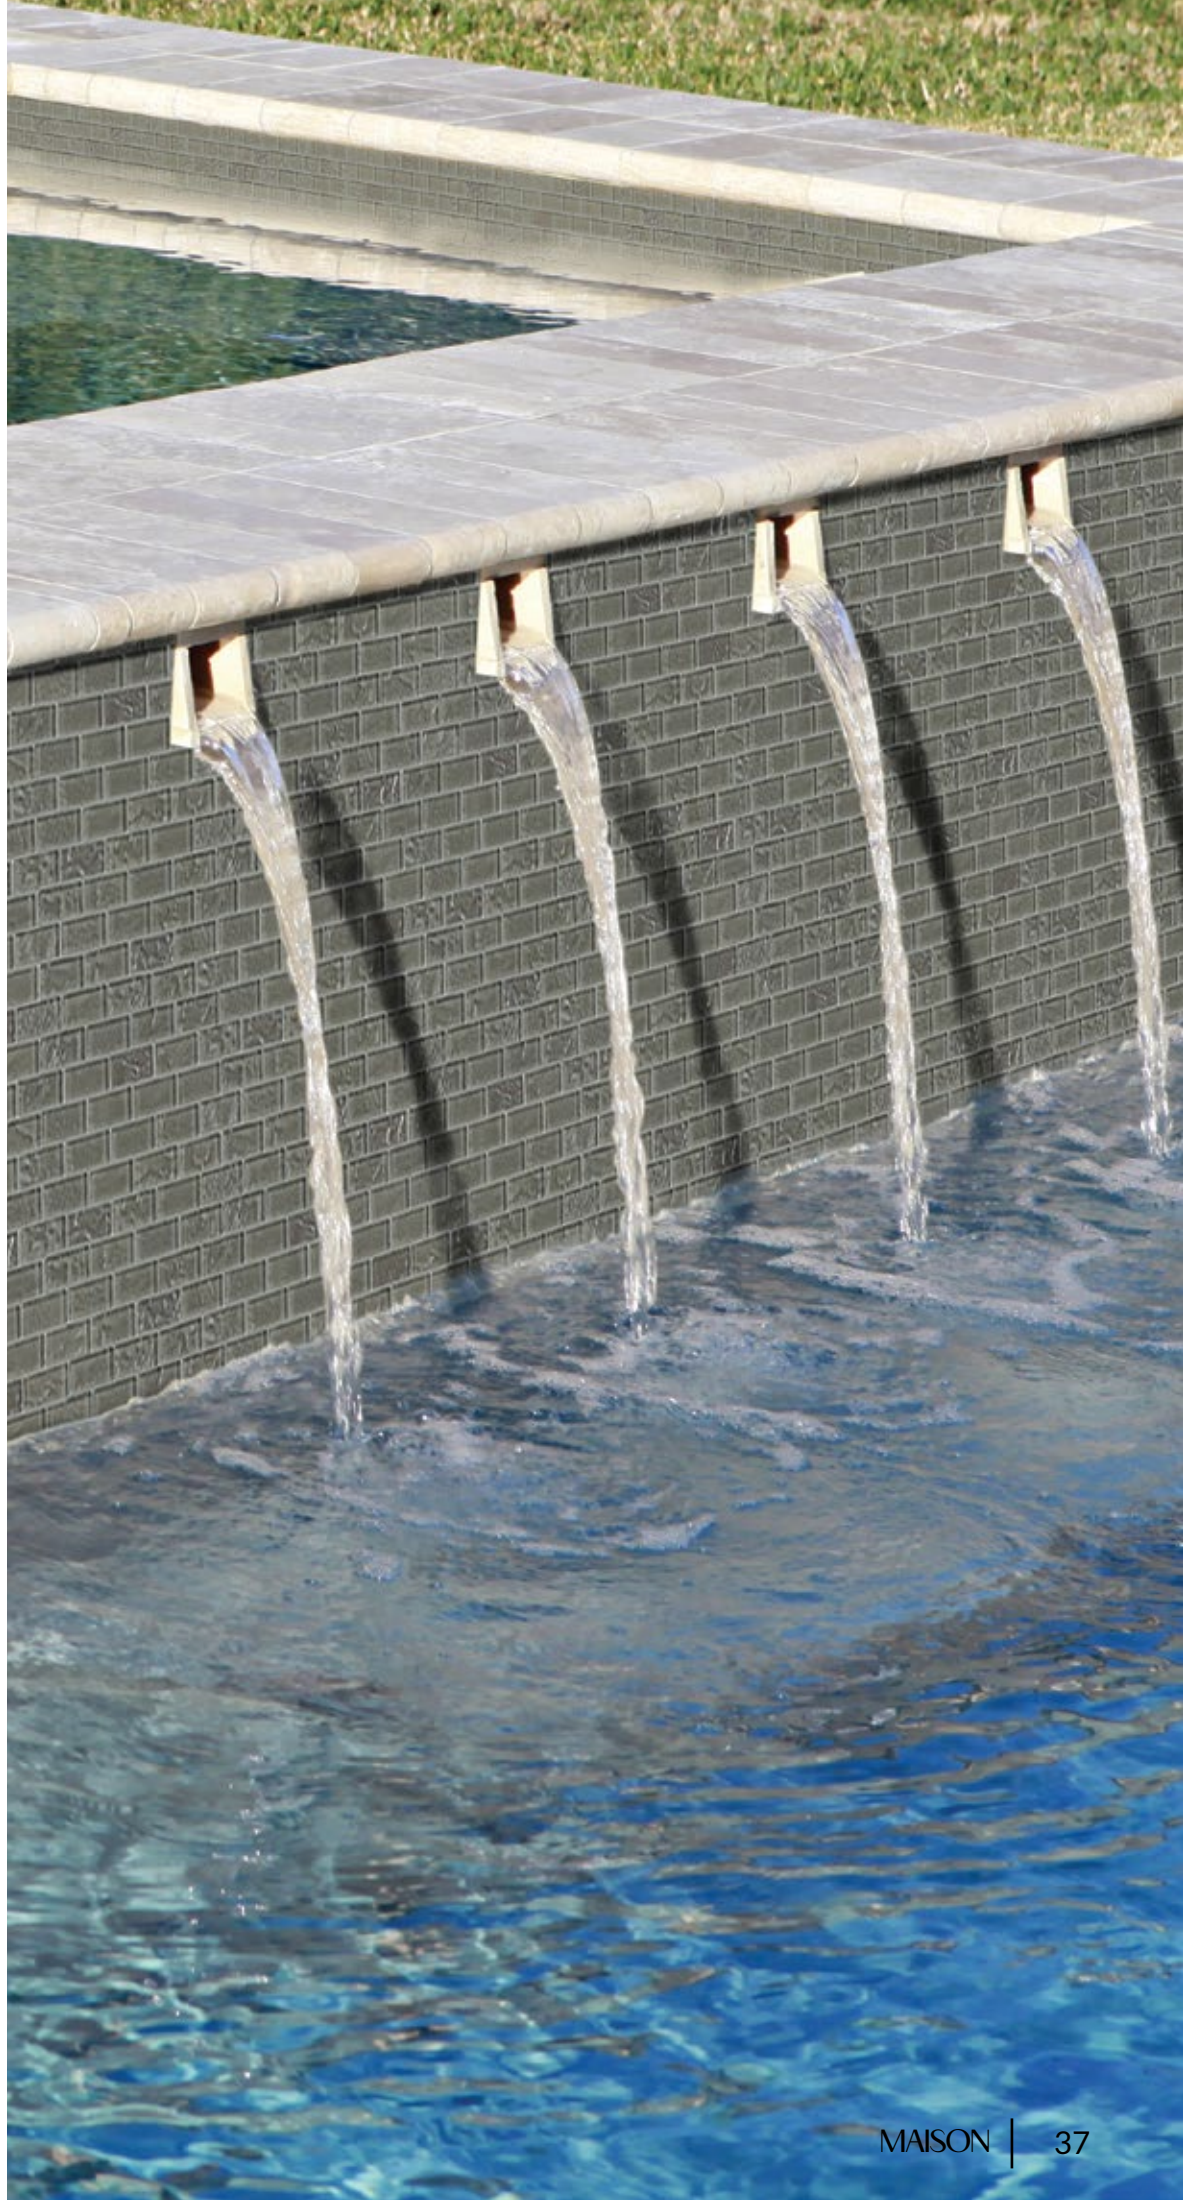

MADE IN THE SHADE →

Everybody wants to capture an image of a pool during the high sun. But let's be honest wouldn't you rather swim in the shade? Consider the color you choose for your pool tile during all hours of the day.