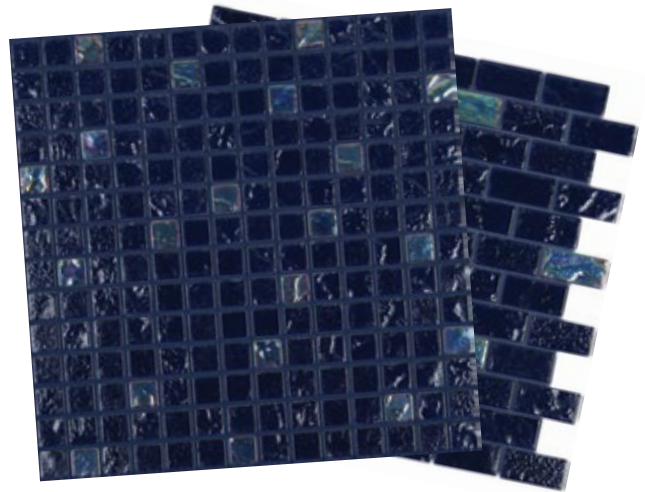

GROUT METICULOUSLY DEVELOPED TO MATCH EACH COLOR

Colors: 16

Material: epoxy resin grout

The Rock Solid collection is complemented by a tile-industry first: a specially curated collection of glass grout colors developed under the direction of Maison's experts. Composed of glass bead micro-spheres bound by ZHERORisk® Epoxy Resin, these grouts use high-end colorants commonly used in space and automotive applications—providing a slight metallic effect that blends seamlessly with the iridescent properties in some of the glass chips. Not only are they chemical and UV resistant for high-stress applications, they're additive-free and environmentally friendly too.

GRAVITAS