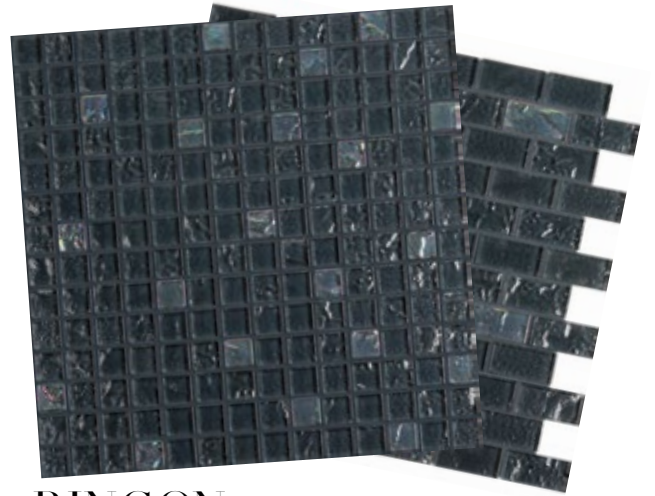

# GROUT METICULOUSLY DEVELOPED TO MATCH EACH COLOR

Colors: 16

Material: epoxy resin grout

---

The Rock Solid collection is complemented by a tile-industry first: a specially curated collection of glass grout colors developed under the direction of Maison's experts. Composed of glass bead micro-spheres bound by ZHERORisk® Epoxy Resin, these grouts use high-end colorants commonly used in space and automotive applications—providing a slight metallic effect that blends seamlessly with the iridescent properties in some of the glass chips. Not only are they chemical and UV resistant for high-stress applications, they're additive-free and environmentally friendly too.

ARROYO

BREAKWATER

DESERT SUN

GRAVITAS

JOSHUA TREE

KONA

LA CONCHITA

MALIBU

MONTECITO

PEARL

REEF

RINCON

SALTWATER

SEAFOAM

SECOS

TIDEPPOOL