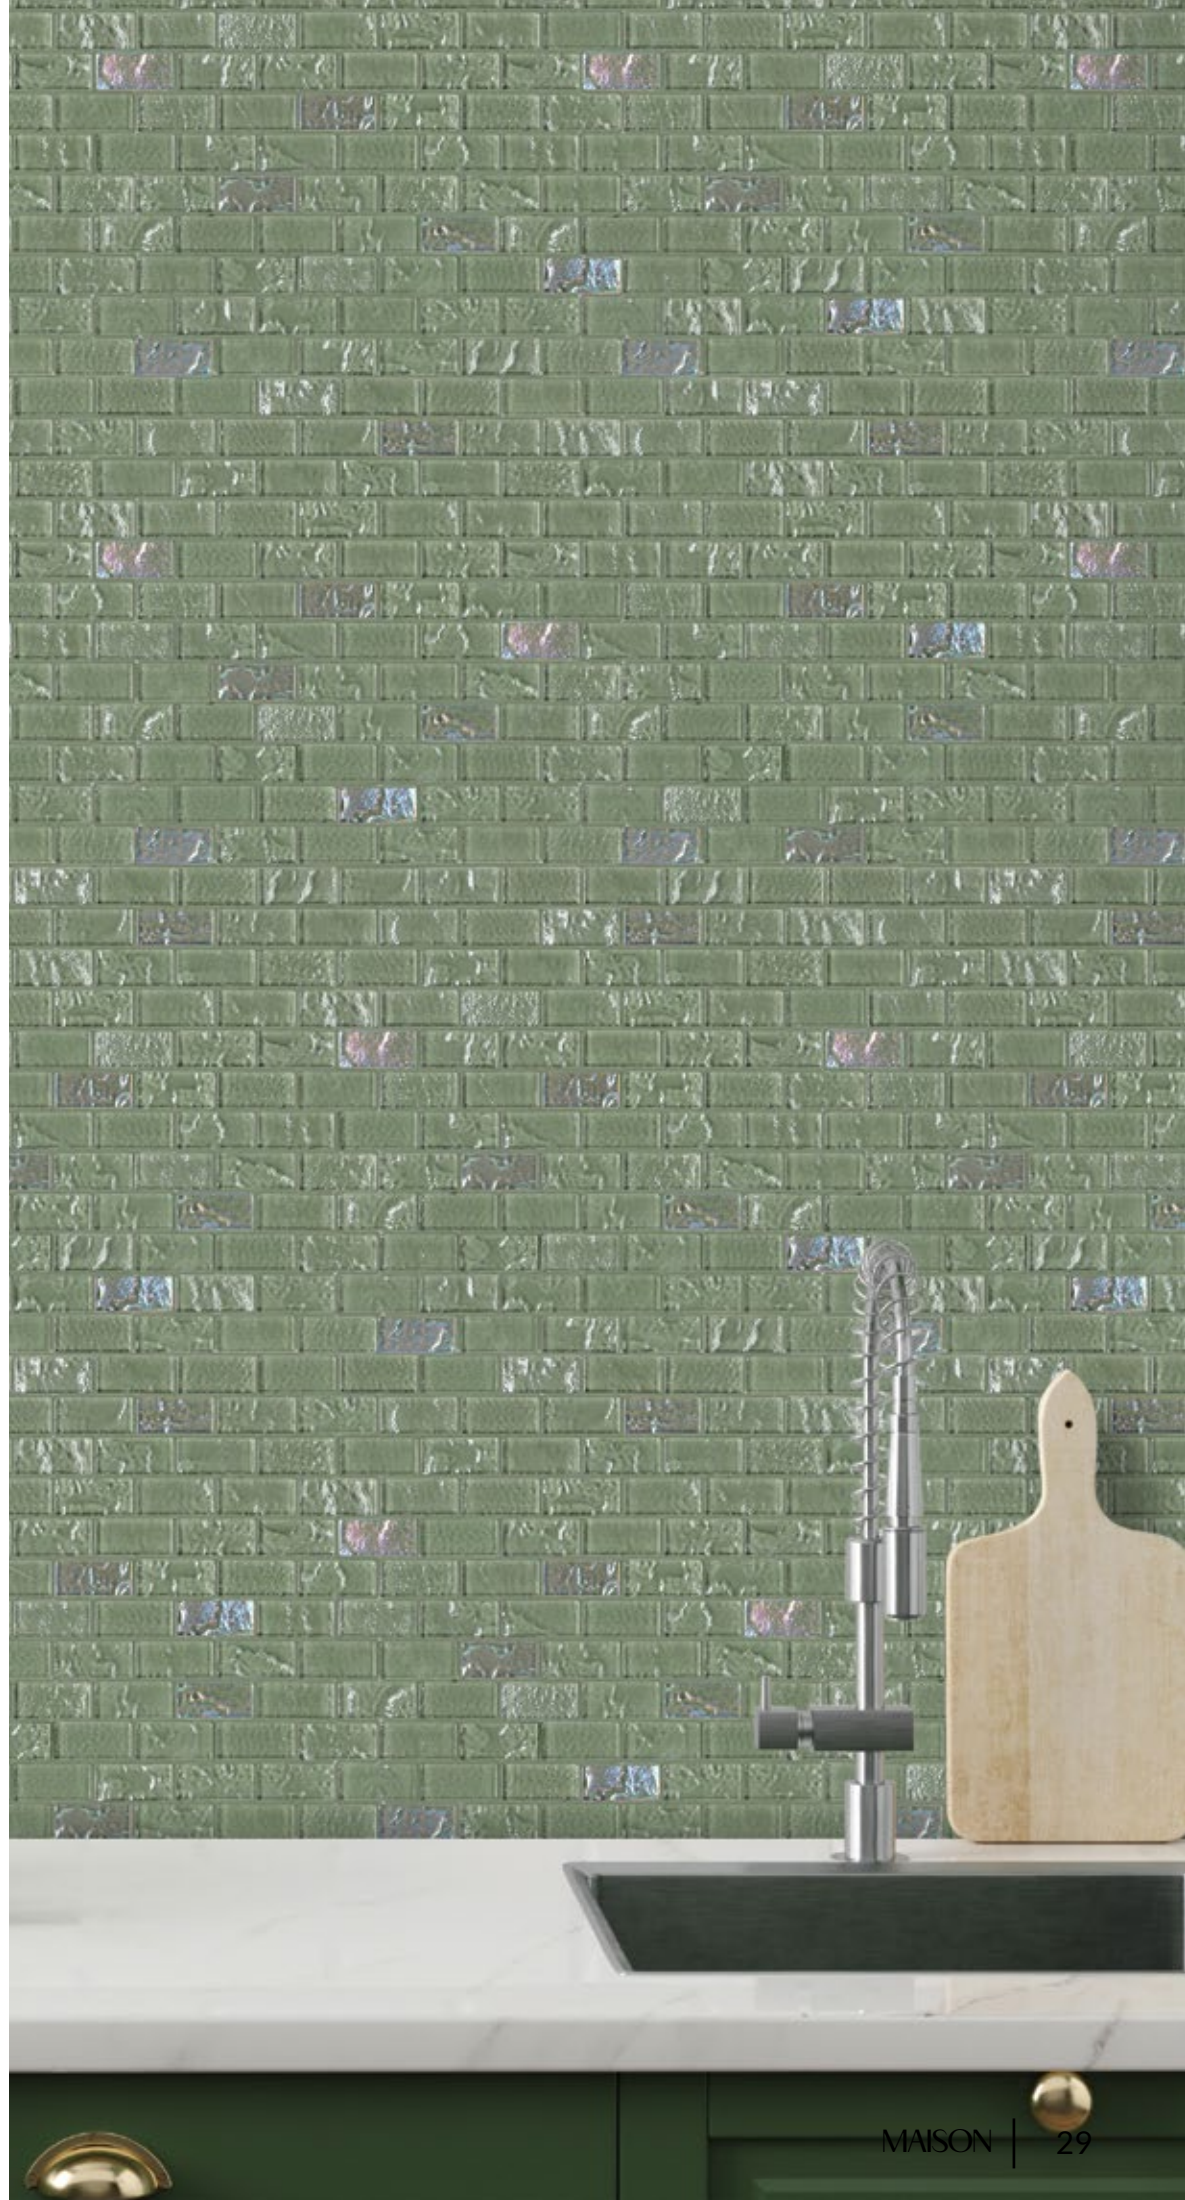

GLAM GREEN →

Glass tile was meant to be a focal point. The fresh greens of our Joshua Tree are right on trend to compliment an already versatile green palette.