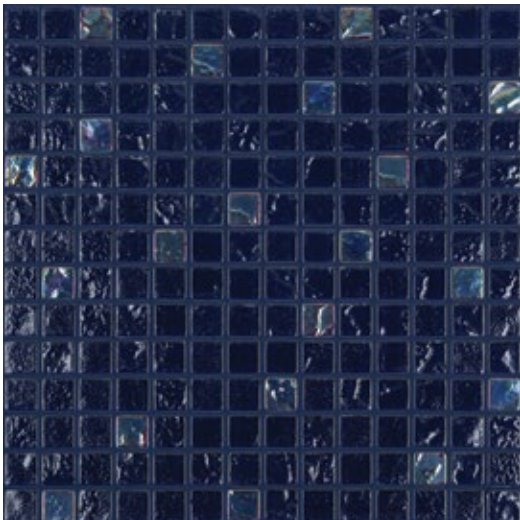

Unit: 12 3/4" x 12 3/4"
Unit Yield: 1.15 sqft
Piece size: 3/4"
Grout color: Gaviotas

DEEP DIVE

Color pulled straight from the Challenger Deep, Gaviotas is a moody blue. High on drama & impact.