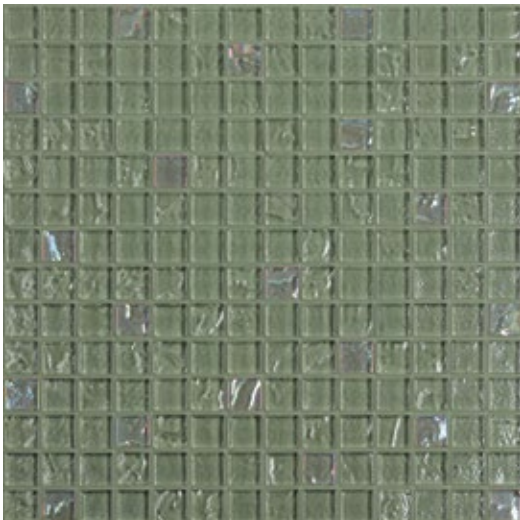

Unit: 12 3/4" x 12 3/4"
Unit Yield: 1.15 sqft
Piece size: 3/4"
Grout color: Joshua Tree

VERDANT VIEW

Pulling inspiration from its name sake national park, Joshua Tree creates sanctuary by capturing the glorious greens of the desert.