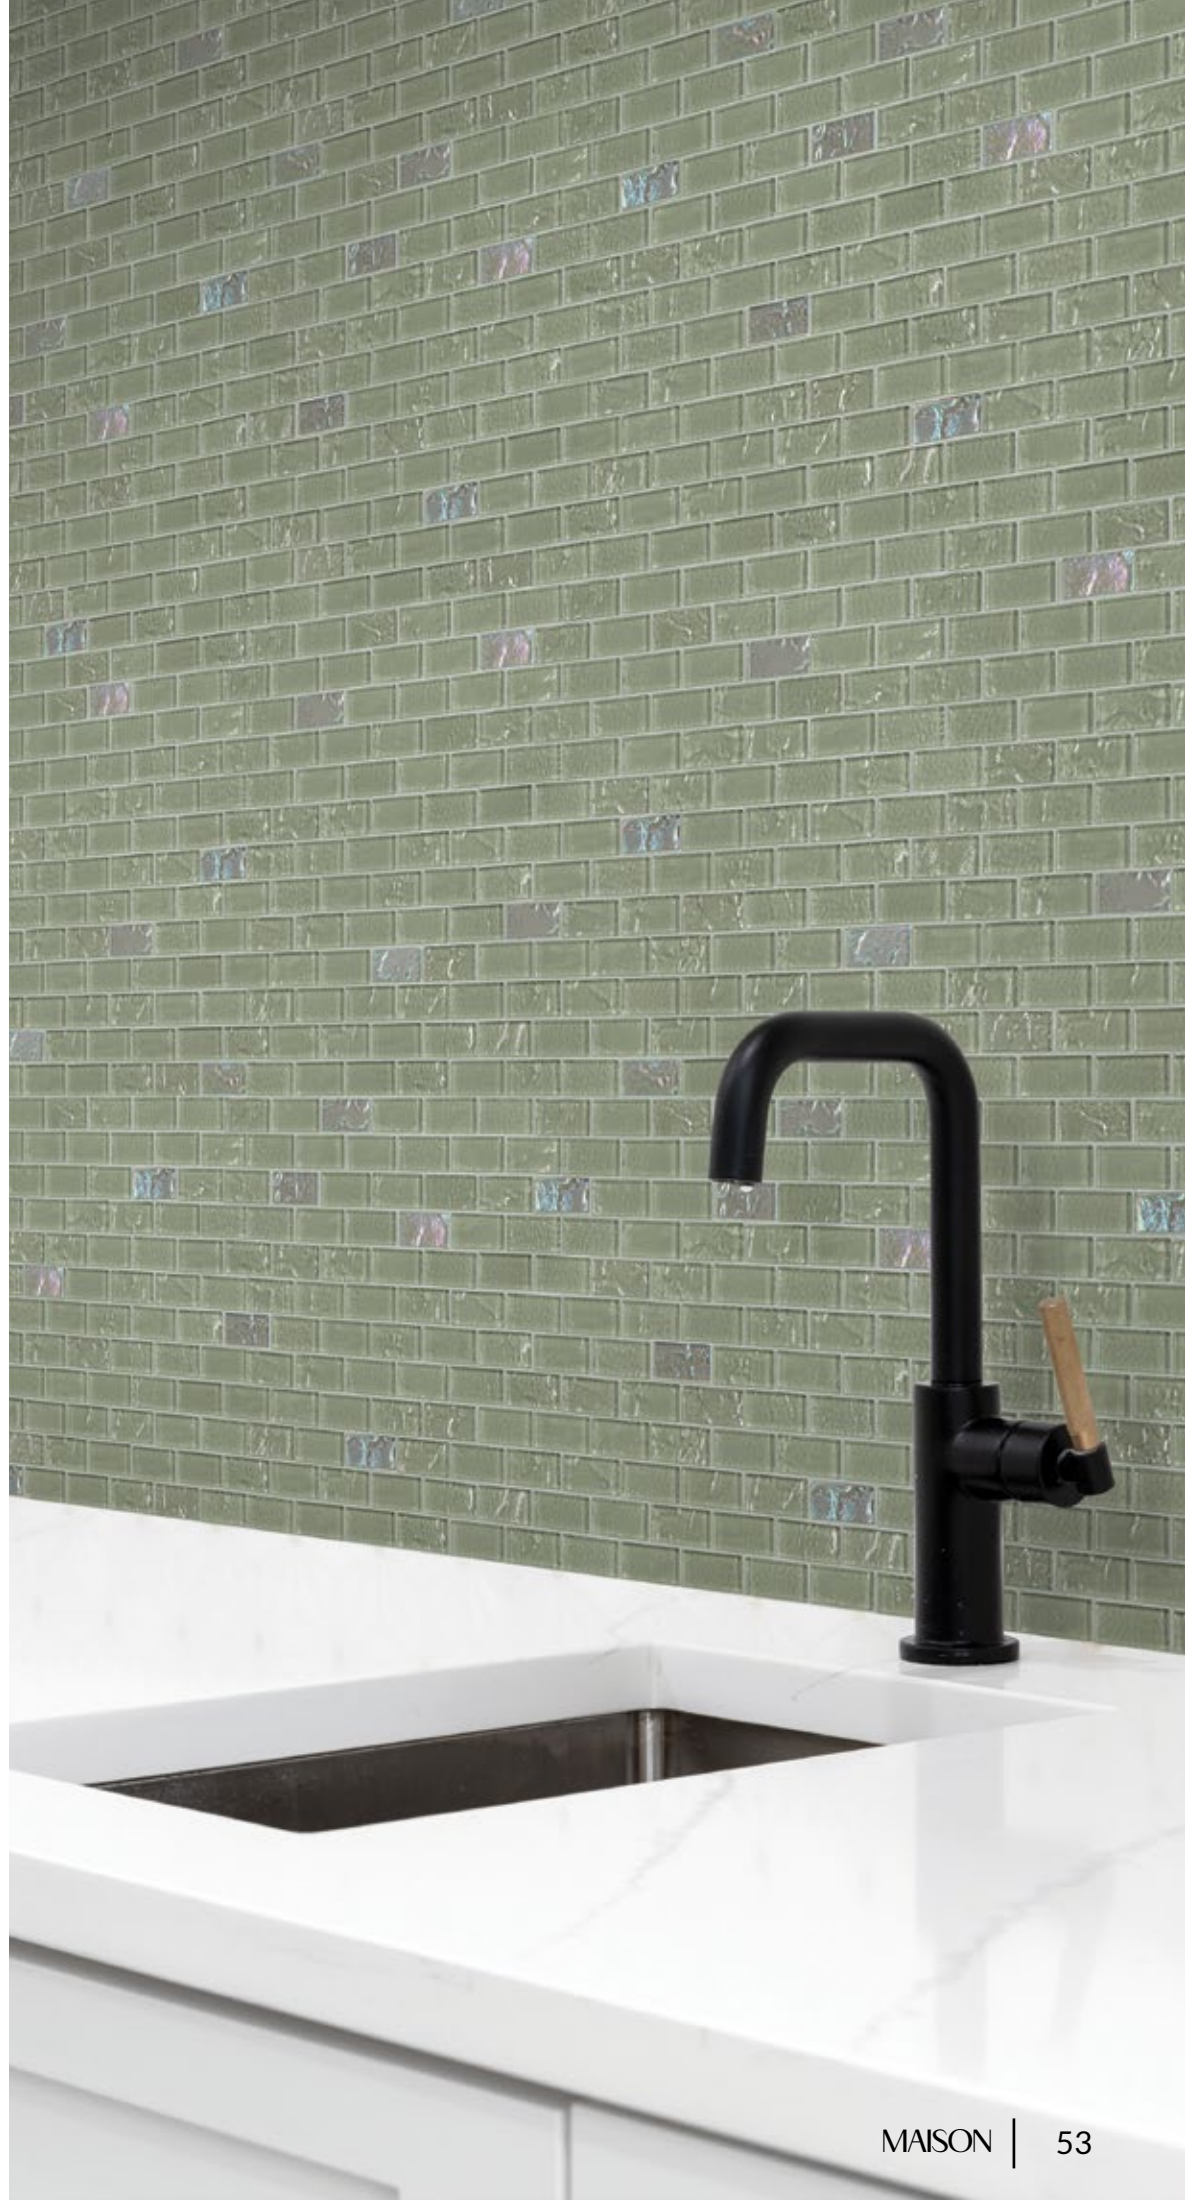

CLEAN GREEN →

Glass tile is much easier to maintain than other traditional substrates. It is resistant to mold and mildew, will not stain, and is easy to clean; the perfect tile for hygiene-conscious homeowners.