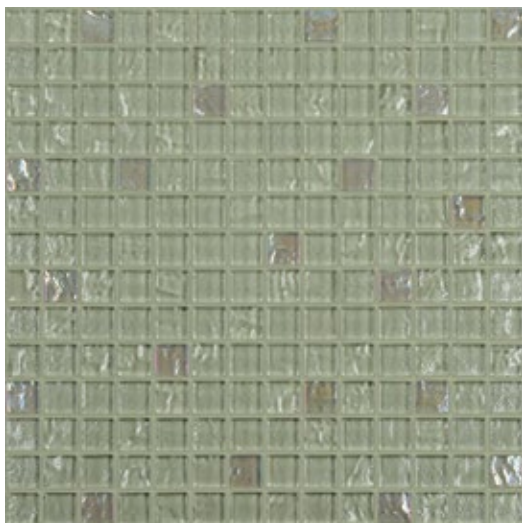

Unit: 12 3/4" x 12 3/4"
Unit Yield: 1.15 sqft
Piece size: 3/4"
Grout color: Reef

HOME TURF

*Compliment your manicured lawn
with the rich greens of Reef.*