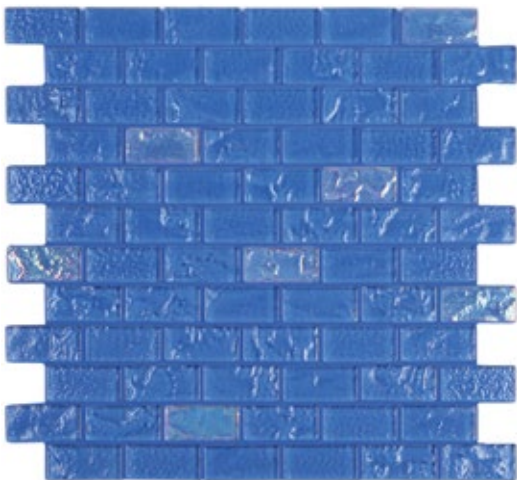

## BREAKWATER

Unit: 11 3/4" x 11 3/4"  
Unit Yield: 0.96 sqft  
Piece size: 1" x 2"  
Grout color: Breakwater