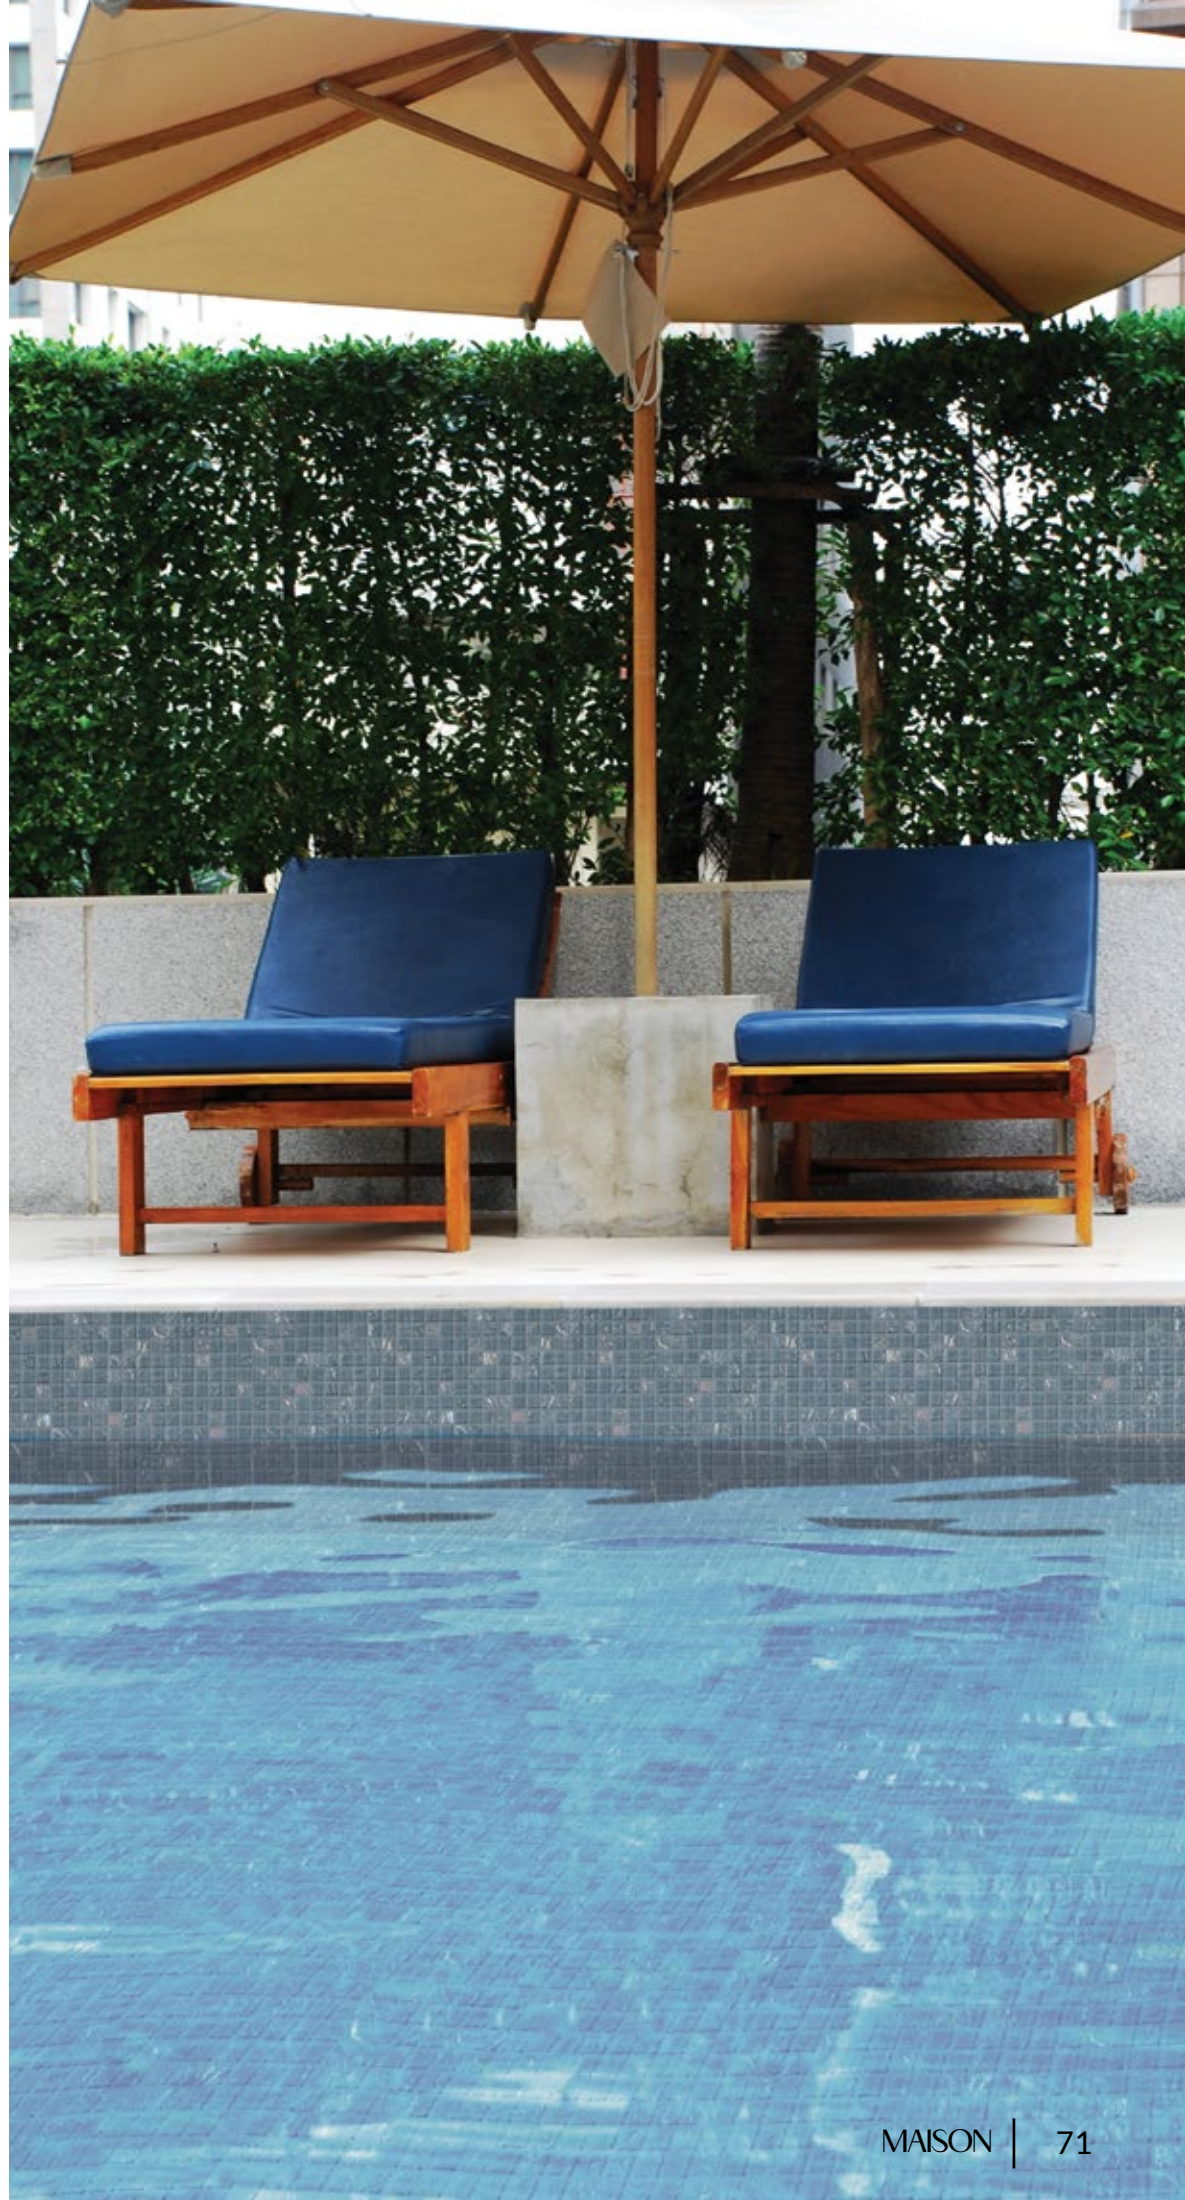

SHADY SHOW →

There's no doubt blue is a classic pool tile color, with so many hues. But let's swim in the shady end of the range. Tidepool is a blue-grey base that can be as soothing on the eye as sitting under your favorite shade tree.