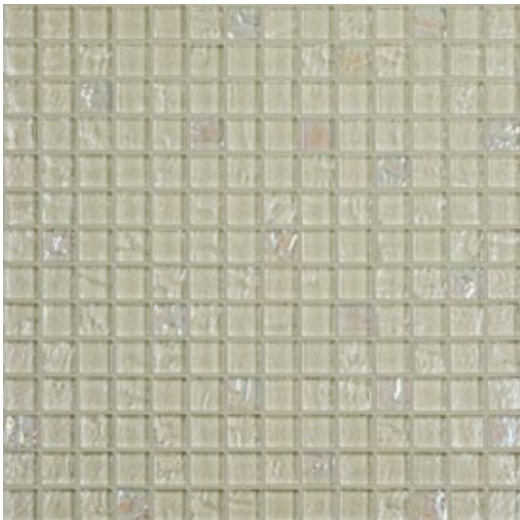

## PEARL

Unit: 12 3/4" x 12 3/4"  
Unit Yield: 1.15 sqft  
Piece size: 3/4"  
Grout color: Pearl