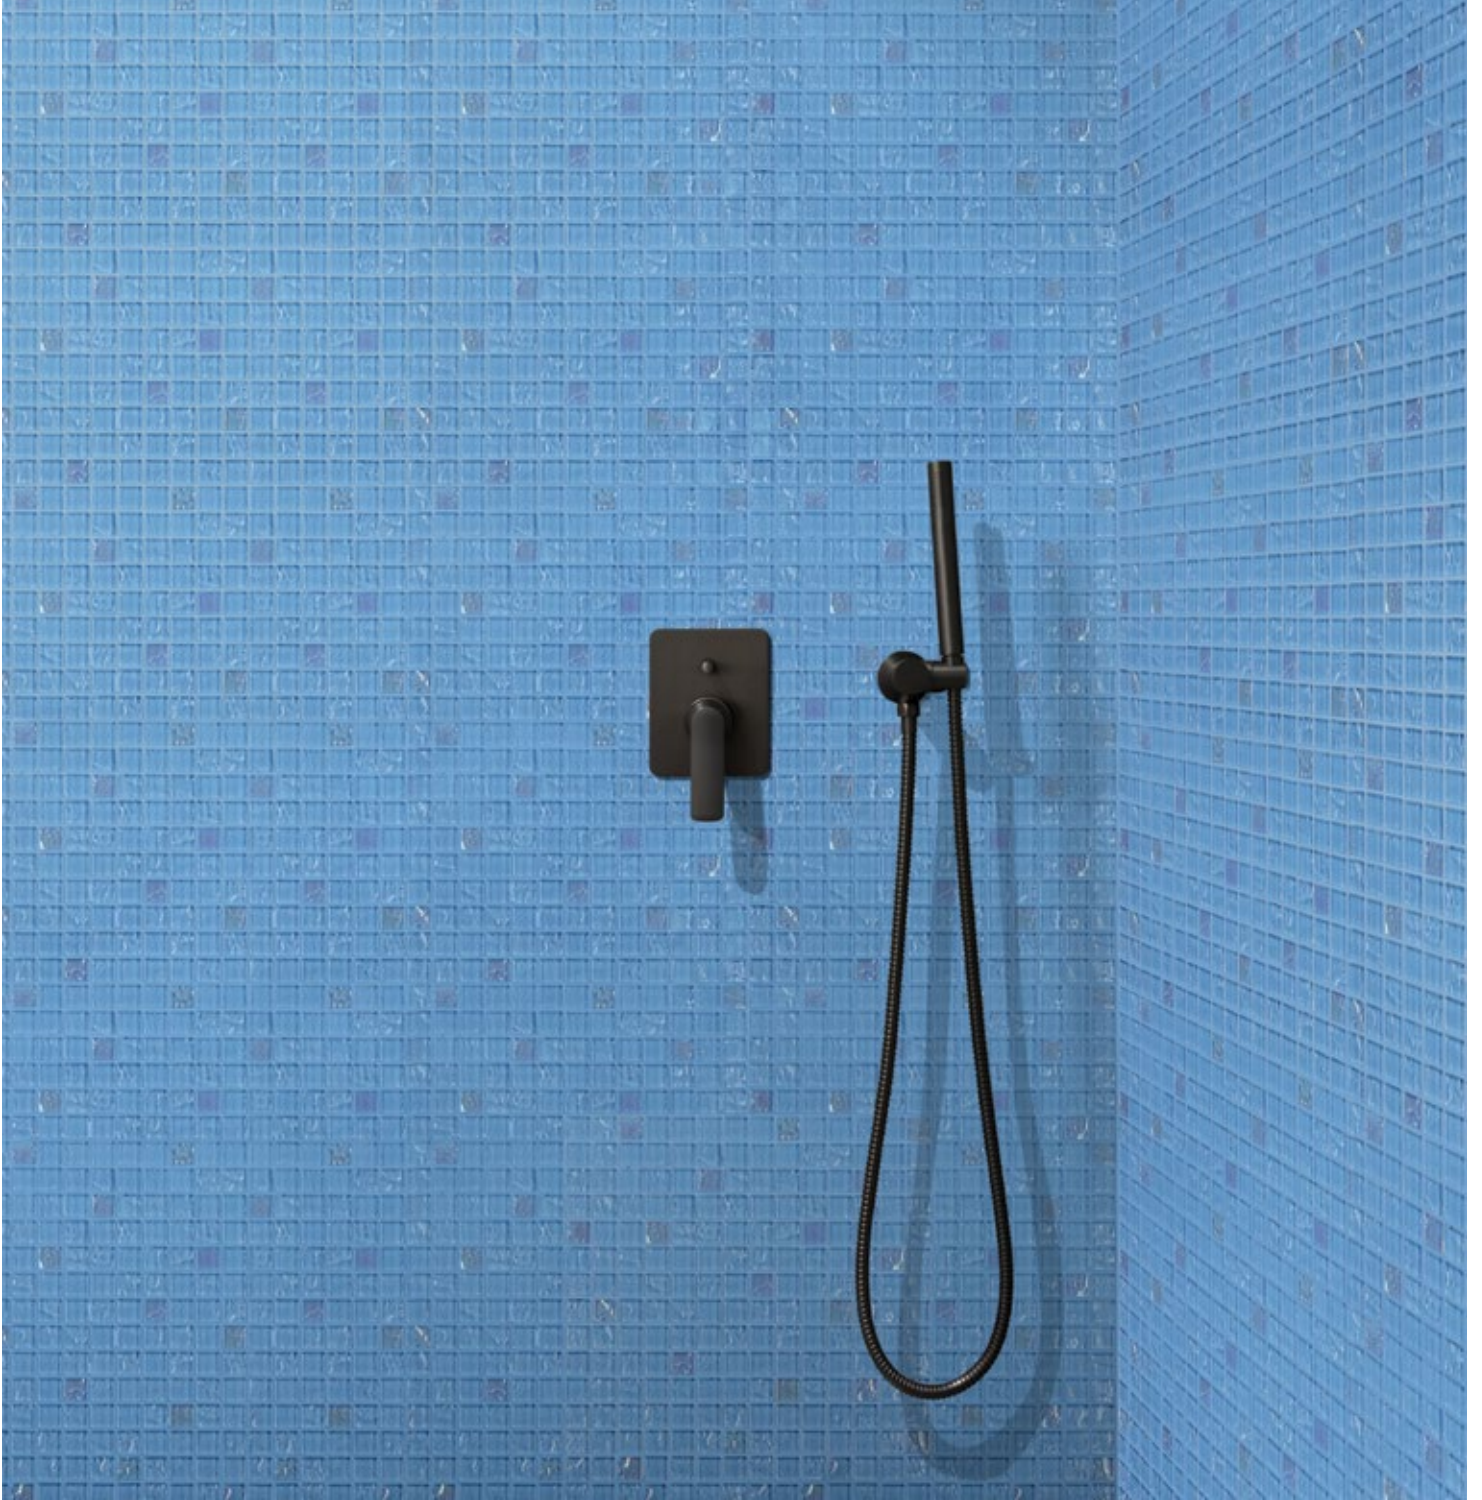

MALIBU

Unit: 12 3/4" x 12 3/4"
Unit Yield: 1.15 sqft
Piece size: 3/4"
Grout color: Malibu

SURFRIDER STYLE

*You can surf the watery blue Malibu
all the way to the sunset.*