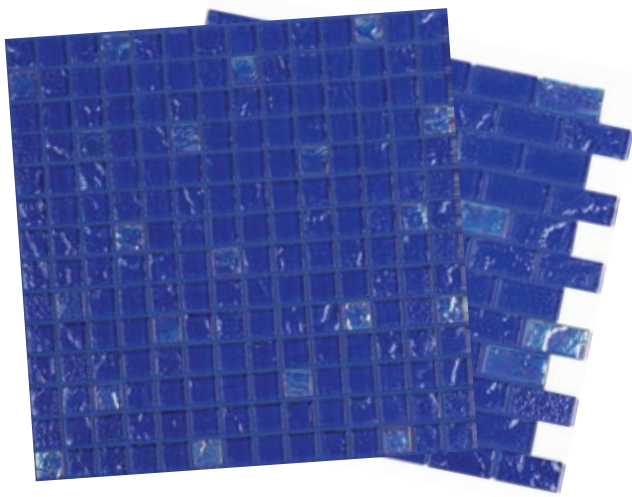

ARROYO

BREAKWATER

DESERT SUN

GRAVITAS

JOSHUA TREE

KONA

LA CONCHITA

MALIBU

MONTECITO

PEARL

REEF

RINCON

SALTWATER

SEAFOAM

SECOS

TIDEPPOOL

## ARROYO

Unit: 12 3/4" x 12 3/4"  
Unit Yield: 1.15 sqft  
Piece size: 3/4"  
Grout color: Arroyo

↖ **GO WITH THE FLOW**  
*Bring in the reflective movement of  
sea to wash away your cares.*

TERRACE TIME →