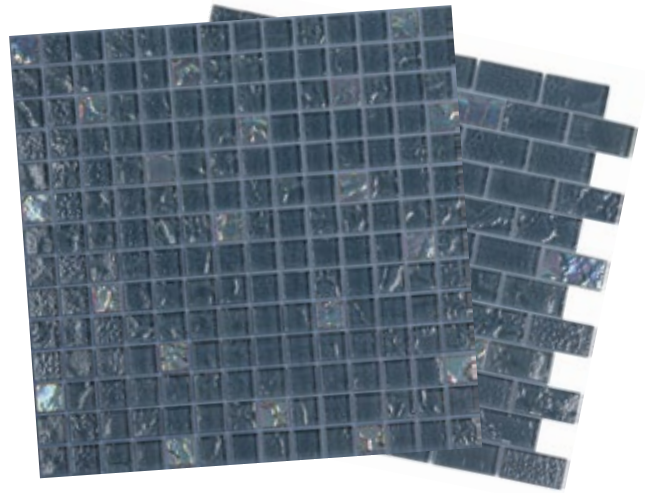

# GROUT METICULOUSLY DEVELOPED TO MATCH EACH COLOR

Colors: 16

Material: epoxy resin grout

---

The Rock Solid collection is complemented by a tile-industry first: a specially curated collection of glass grout colors developed under the direction of Maison's experts. Composed of glass bead micro-spheres bound by ZHERORisk® Epoxy Resin, these grouts use high-end colorants commonly used in space and automotive applications—providing a slight metallic effect that blends seamlessly with the iridescent properties in some of the glass chips. Not only are they chemical and UV resistant for high-stress applications, they're additive-free and environmentally friendly too.