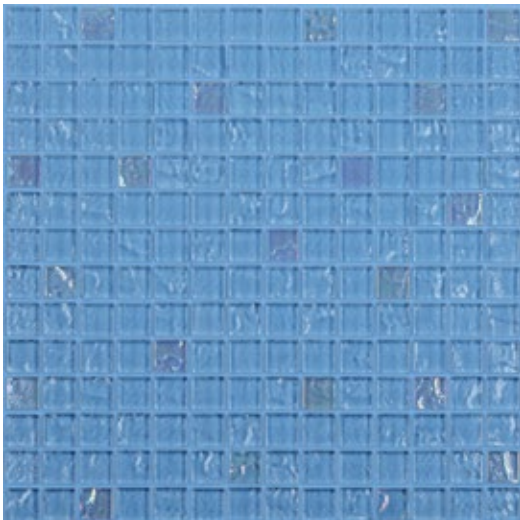

Unit: 12 3/4" x 12 3/4"
Unit Yield: 1.15 sqft
Piece size: 3/4"
Grout color: Malibu

SURFRIDER STYLE

*You can surf the watery blue Malibu
all the way to the sunset.*