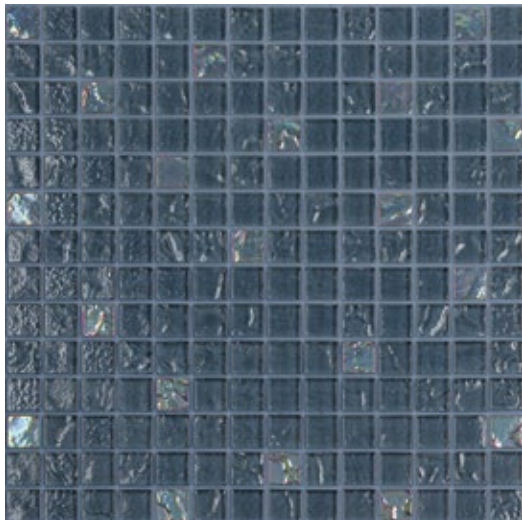

MONTECITO

PEARL

REEF

RINCON

SALTWATER

SEAFOAM

SECOS

TIDEPPOOL

## ARROYO

Unit: 12 3/4" x 12 3/4"  
Unit Yield: 1.15 sqft  
Piece size: 3/4"  
Grout color: Arroyo

↖ **GO WITH THE FLOW**  
*Bring in the reflective movement of  
sea to wash away your cares.*

TERRACE TIME →