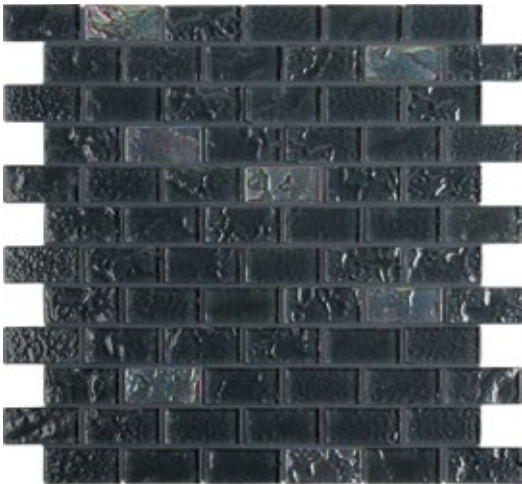

Unit: 11 3/4" x 11 3/4"
Unit Yield: 0.96 sqft
Piece size: 1" x 2"
Grout color: Rincon

STRONG STYLE

Rincon not only offers a bold color but, as with all our Rock Solid glass tile, is extremely durable.