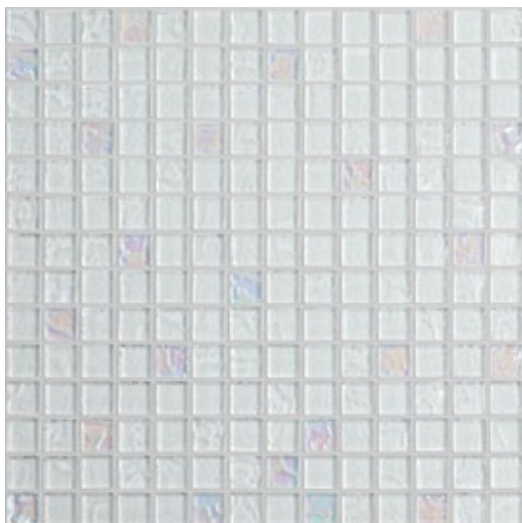

Unit: 12 3/4" x 12 3/4"
Unit Yield: 1.15 sqft
Piece size: 3/4"
Grout color: Seafoam

NEW WAVE

Seafoam is a tribute to the exquisite range of white. modern to traditional styling, this glass tile is the right choice.