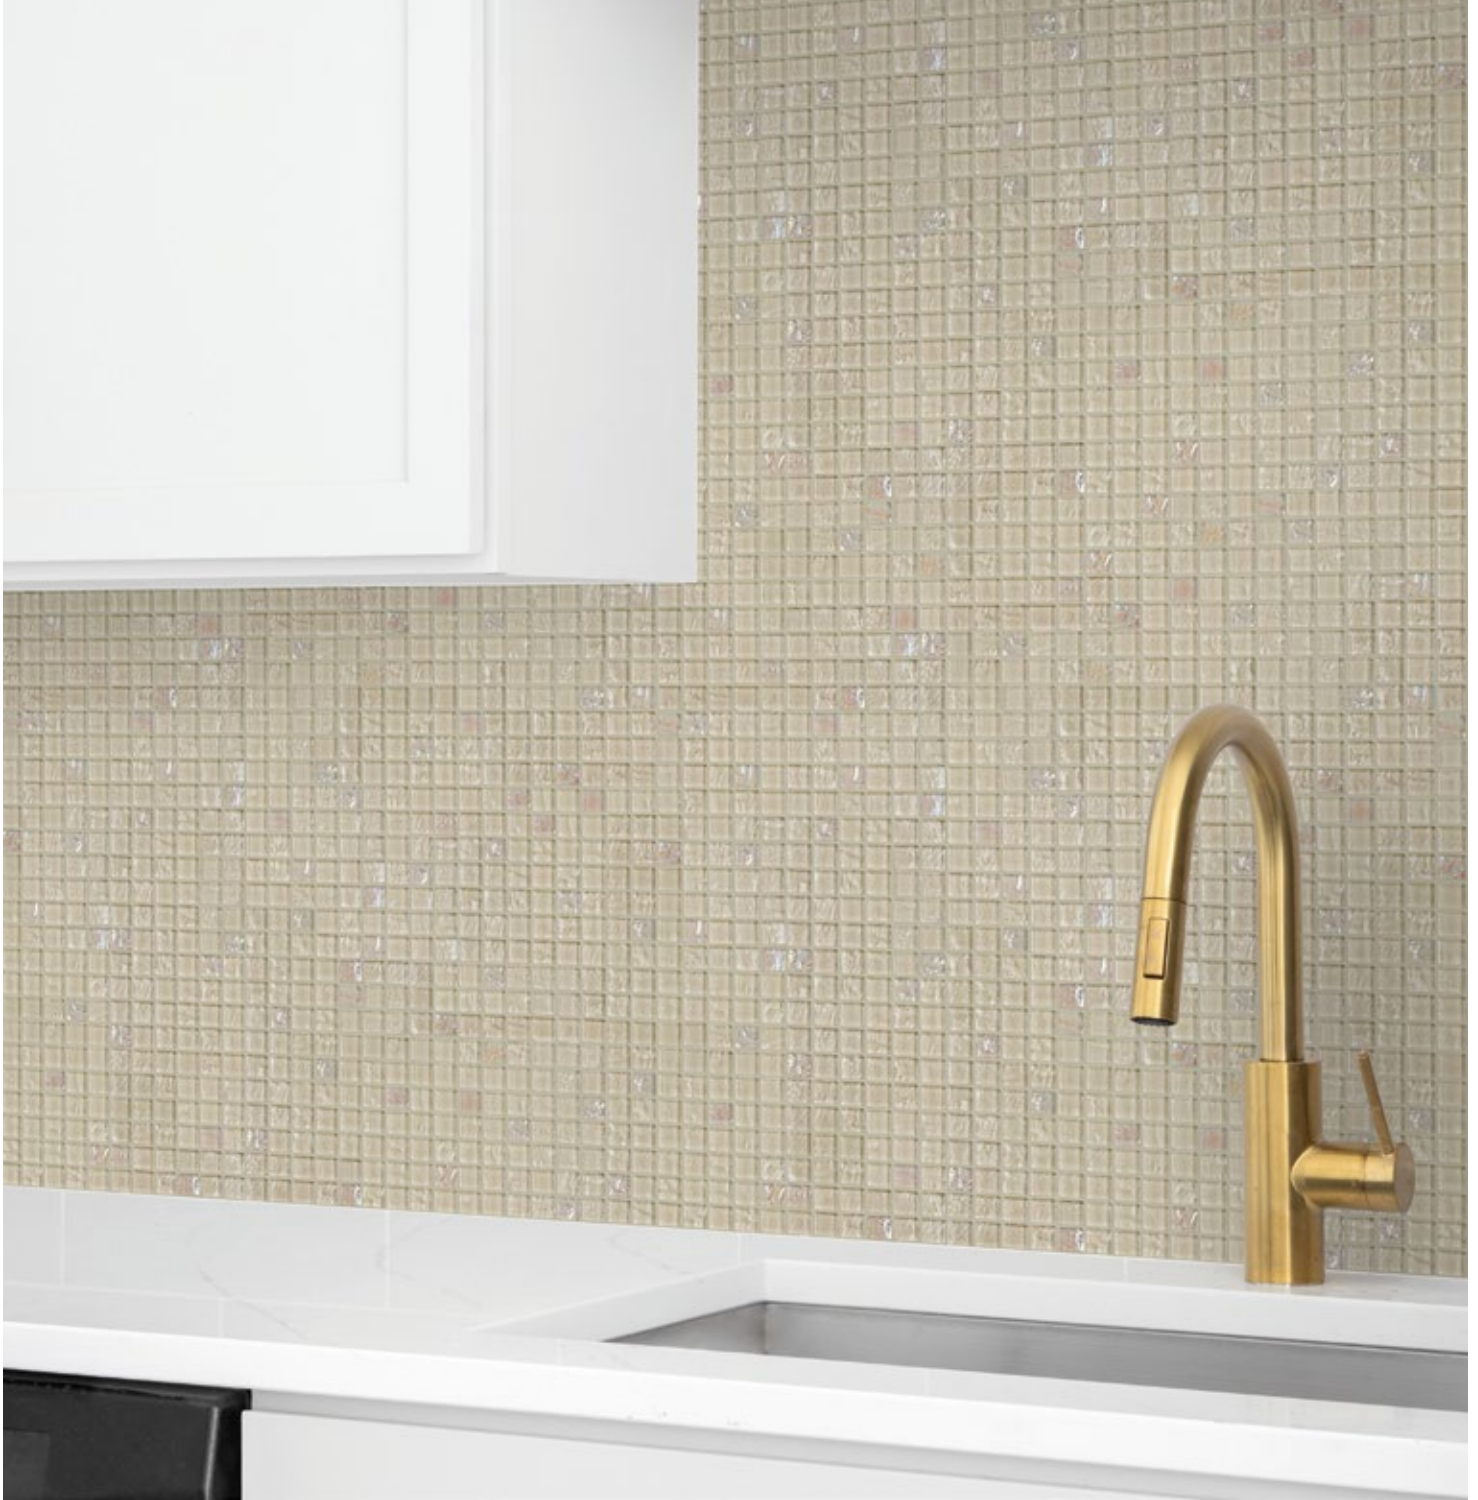

DESERT SUN

Unit: 12 3/4" x 12 3/4"
Unit Yield: 1.15 sqft
Piece size: 3/4"
Grout color: Desert Sun

SAND-SPIRATION

*The colors of nature are universal.
From pool to kitchen. Spa to bath.*