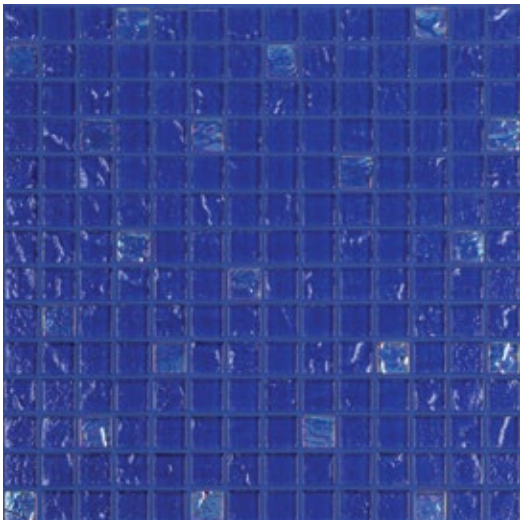

Unit: 12 3/4" x 12 3/4"
Unit Yield: 1.15 sqft
Piece size: 3/4"
Grout color: Secos

STEP RIGHT IN

Secos embodies pool style & leisure, but don't let its beauty fool you. This glass tile is extremely durable, and when installed correctly will last a lifetime.