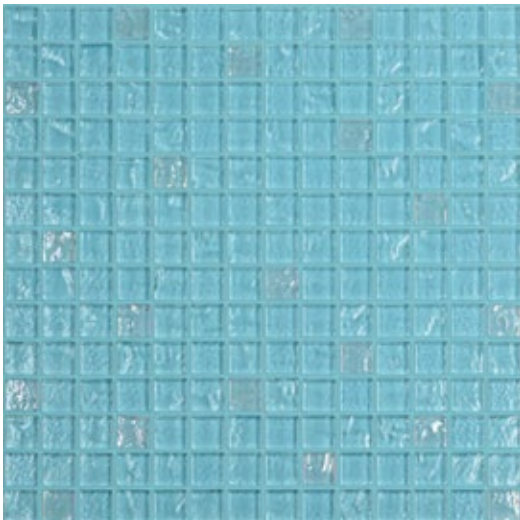

Unit: 12 3/4" x 12 3/4"
Unit Yield: 1.15 sqft
Piece size: 3/4"
Grout color: Kona

SUN FUN

Beautiful reflections of glass tiles are not only for pools. Allow the sun to dance on any surface by applying Kona.