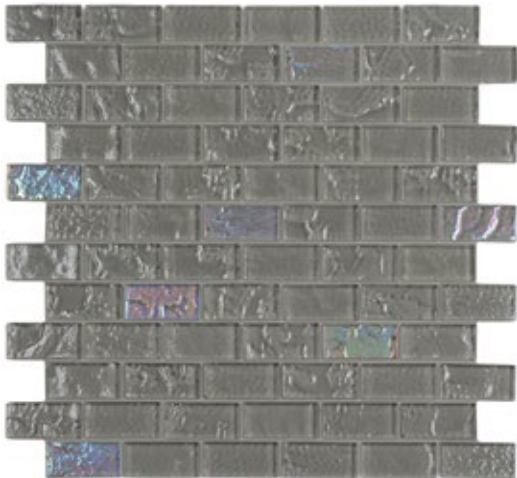

## LA CONCHITA

Unit: 11 3/4" x 11 3/4"  
 Unit Yield: 0.96 sqft  
 Piece size: 1" x 2"  
 Grout color: La Conchita