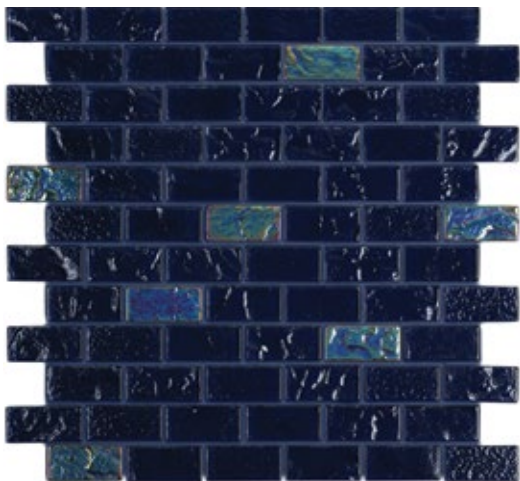

Unit: 11 3/4" x 11 3/4"
Unit Yield: 0.96 sqft
Piece size: 1" x 2"
Grout color: Gaviotas

↖ SOPHISTICATED SWIM

The hues of blues offered by Rock Solid glass tile run the gamut from bright to our sophisticate Gaviotas.