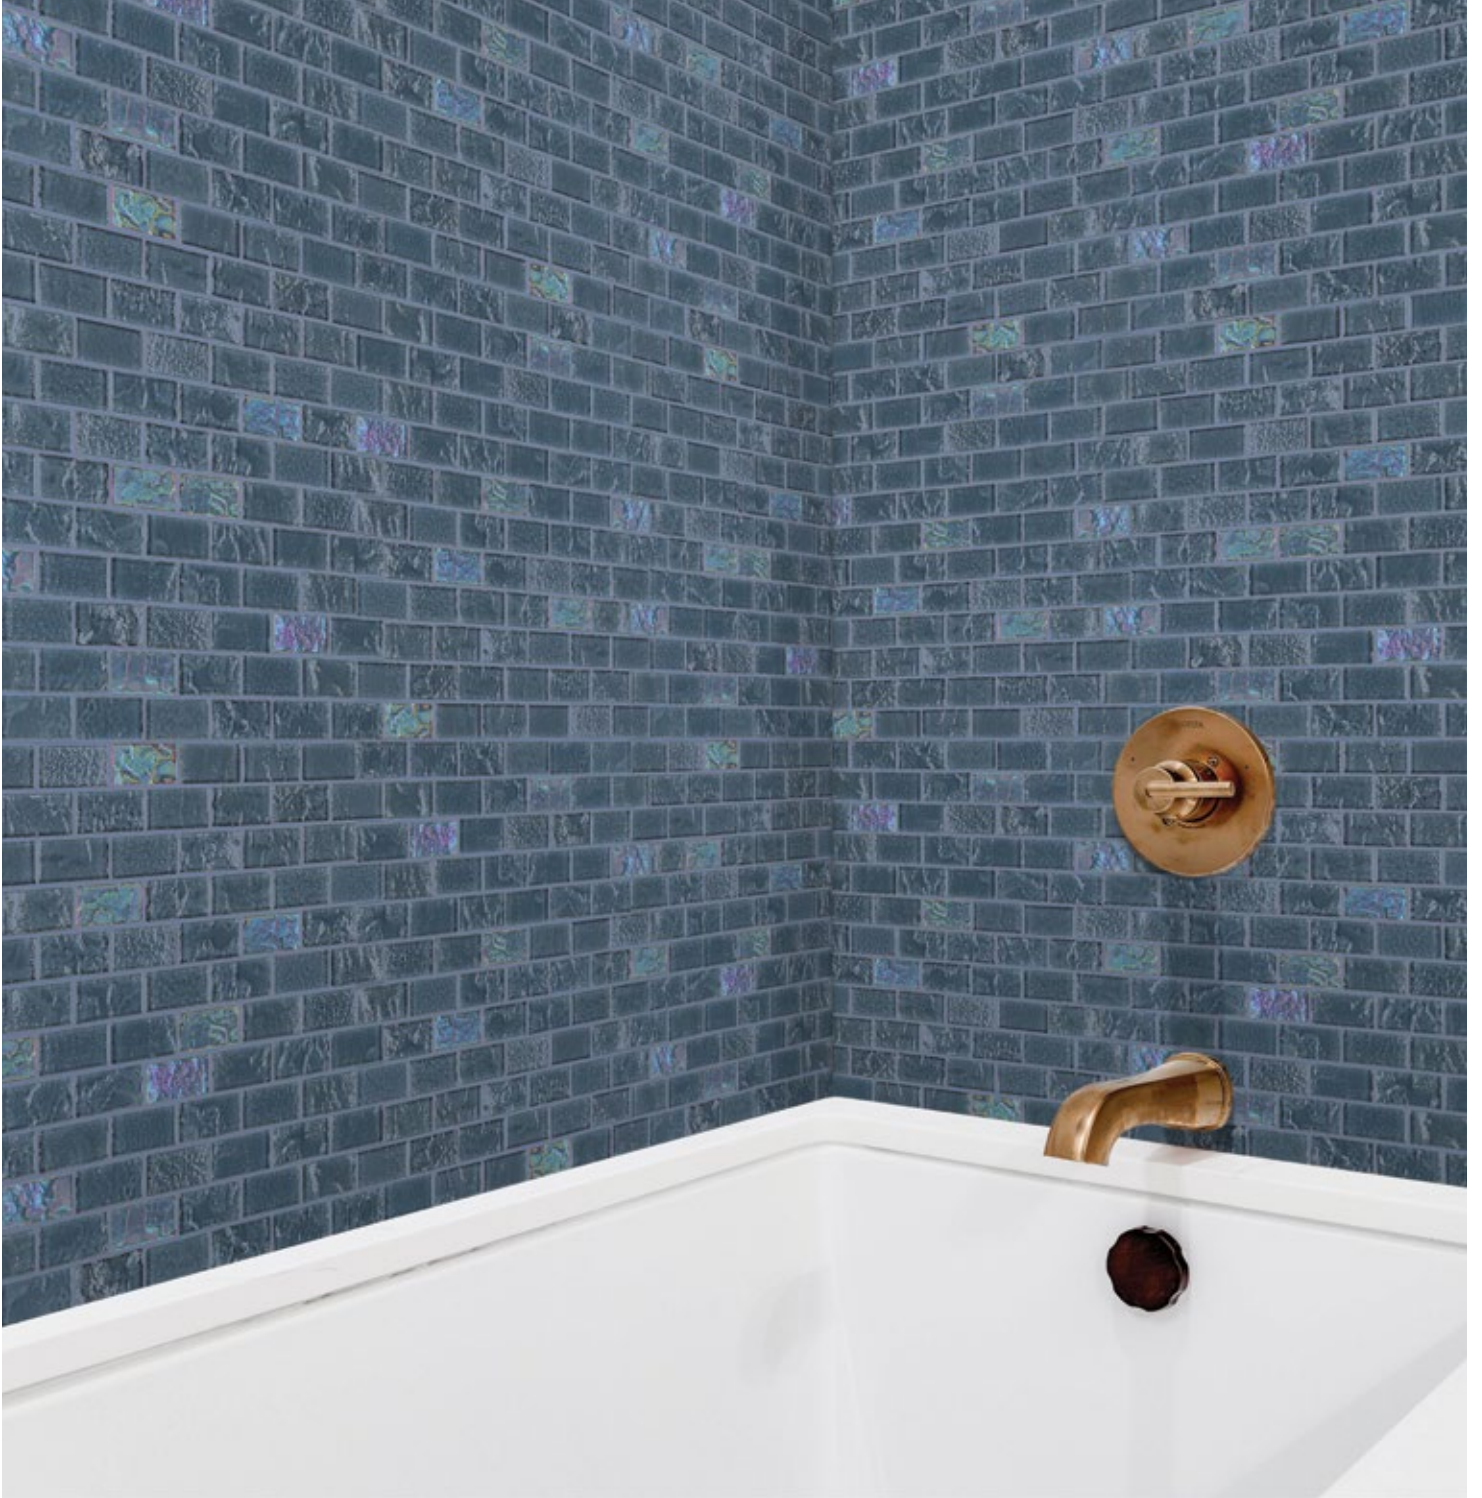

ARROYO

Unit: 11 3/4" x 11 3/4"
Unit Yield: 0.96 sqft
Piece size: 1" x 2"
Grout color: Arroyo

WATERCOURSE

taking cues from the carved channels of its namesake, Arroyo adds depth & dimension to any application.