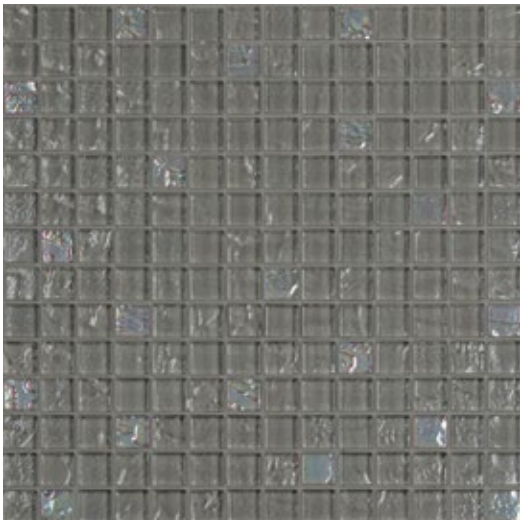

## LA CONCHITA

Unit: 12 3/4" x 12 3/4"  
Unit Yield: 1.15 sqft  
Piece size: 3/4"  
Grout color: La Conchita