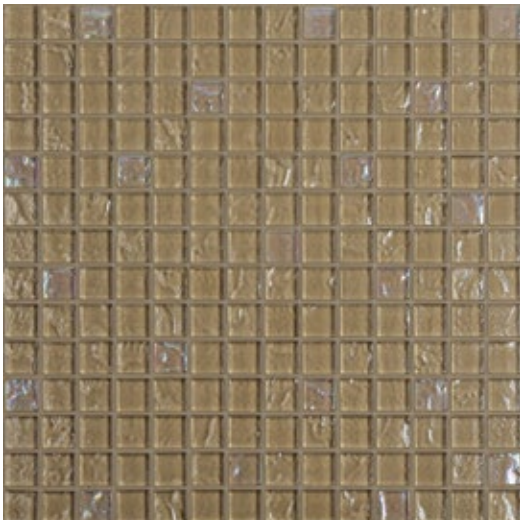

Unit: 12 3/4" x 12 3/4"
Unit Yield: 1.15 sqft
Piece size: 3/4"
Grout color: Montecito

COASTLINE COOL

Montecito brings the sandy beach of the Central Coast to your pool.