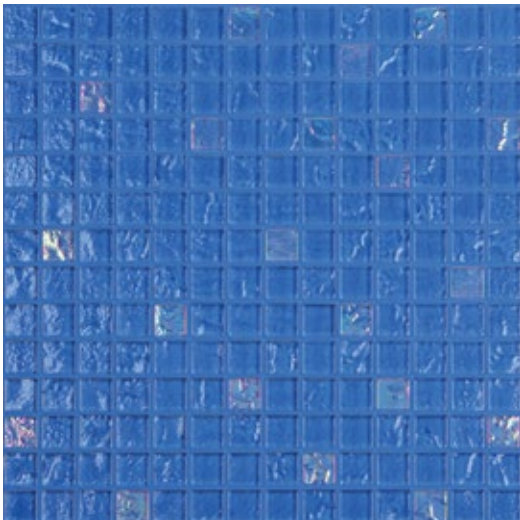

Unit: 12 3/4" x 12 3/4"
Unit Yield: 1.15 sqft
Piece size: 3/4"
Grout color: Saltwater

UNEXPECTED SPARKLE

Saltwater glass tile is a stunning supplement to the traditional plaster & aggregate pool surfaces.