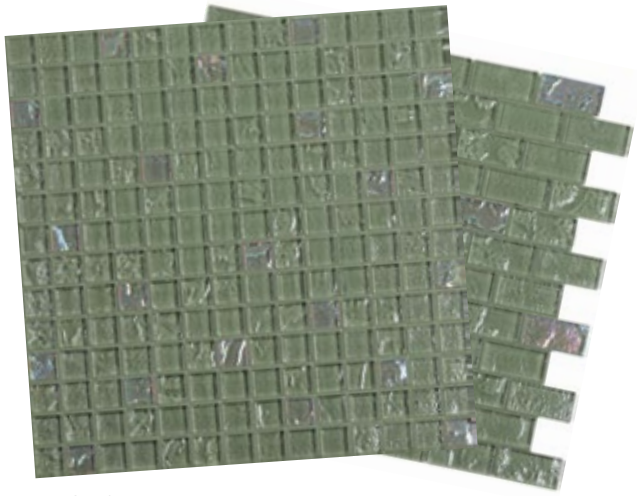

# GROUT METICULOUSLY DEVELOPED TO MATCH EACH COLOR

Colors: 16

Material: epoxy resin grout

---

The Rock Solid collection is complemented by a tile-industry first: a specially curated collection of glass grout colors developed under the direction of Maison's experts. Composed of glass bead micro-spheres bound by ZHERORisk® Epoxy Resin, these grouts use high-end colorants commonly used in space and automotive applications—providing a slight metallic effect that blends seamlessly with the iridescent properties in some of the glass chips. Not only are they chemical and UV resistant for high-stress applications, they're additive-free and environmentally friendly too.

ARROYO

BREAKWATER

DESERT SUN

GRAVITAS

JOSHUA TREE

KONA

LA CONCHITA

MALIBU

MONTECITO

PEARL

REEF

RINCON

SALTWATER

SEAFOAM

SECOS

TIDEPPOOL