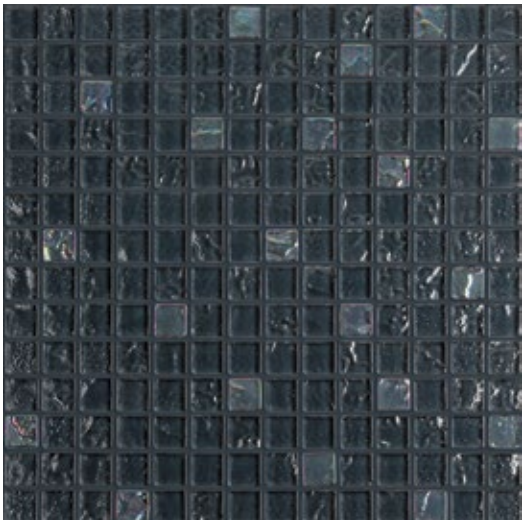

Unit: 12 3/4" x 12 3/4"
Unit Yield: 1.15 sqft
Piece size: 3/4"
Grout color: Rincon

BLACK N BLUE

*Rincon + black matte finishes . A
paring synonymous with Rock & Roll.*