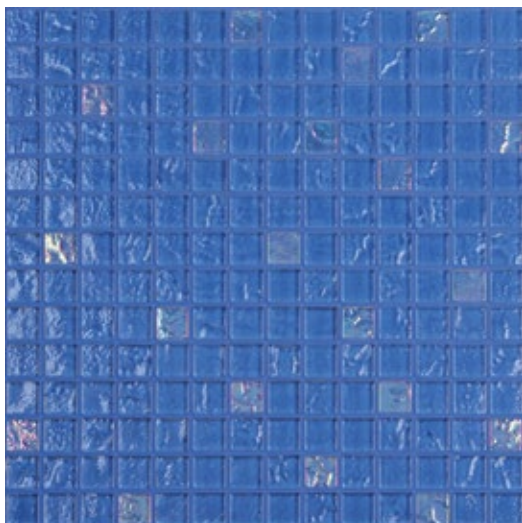

Unit: 12 3/4" x 12 3/4"
Unit Yield: 1.15 sqft
Piece size: 3/4"
Grout color: Breakwater

TIDAL TONE

*Lets take a break from the tides,
currents, waves & storms that surge.*