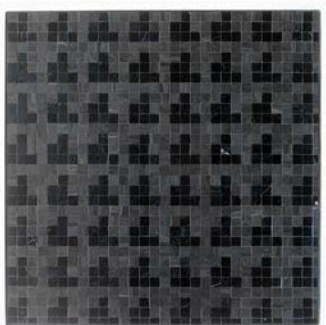

NAILS HEAD
DEPTH: Noir leathered
& Noir Bande leathered ☐