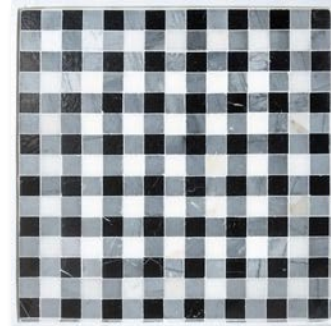

Ship To / Store Address: _____

CHALK STRIPE
SIMPLICITY: Calacatta polished & Thassos tumbled

CHALK STRIPE
DEPTH: Noir leathered & Noir Bande leathered

CHALK STRIPE
FLAIR: Calacatta leathered & Noir leathered

DOT
SIMPLICITY: Calacatta polished & Thassos tumbled

DOT
DEPTH: Noir leathered & Noir Bande leathered

DOT
FLAIR: Calacatta leathered & Noir leathered

GINGHAM
SIMPLICITY: Calacatta polished & Thassos tumbled

GINGHAM
DEPTH: Noir leathered & Noir Bande leathered

GINGHAM
FLAIR: Calacatta, Gris Azure light & Noir leathered

GLEN CHECK
SIMPLICITY: Calacatta P & T & Thassos tumbled

GLEN CHECK
DEPTH: Noir L & T & Noir Bande leathered