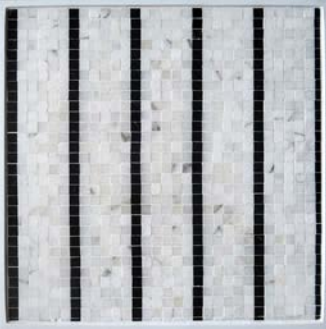

CHALK STRIPE ☐
FLAIR: Calacatta leathered & Noir leathered