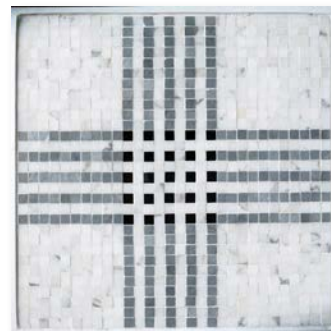

GINGHAM
DEPTH: Noir leathered & Noir Bande leathered

GINGHAM
FLAIR: Calacatta, Gris Azure light & Noir leathered

GLEN CHECK
SIMPLICITY: Calacatta P & T & Thassos tumbled

GLEN CHECK
DEPTH: Noir L & T & Noir Bande leathered