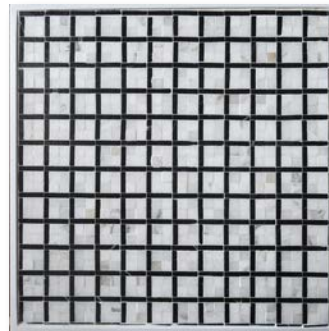

TARTAN
SIMPLICITY: Calacatta polished & Thassos tumbled

TARTAN
DEPTH: Noir leathered & Noir Bande leathered

TARTAN
FLAIR: Calacatta leathered & Noir leathered

TATTERSAIL
SIMPLICITY: Calacatta polished & Thassos tumbled

TATTERSAIL
DEPTH: Noir leathered & Noir Bande leathered

TATTERSAIL
FLAIR: Calacatta leathered & Noir leathered

12" x 12"
CONCEPT BOARDS / AUTOGRAPH
\$65 per board

final board count: _____

Customer Name: _____