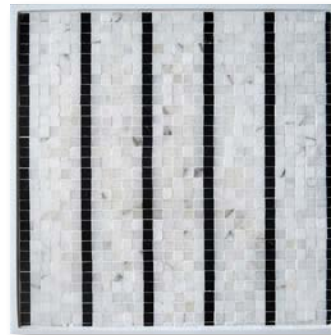

CHALK STRIPE ☐
FLAIR: Calacatta leathered & Noir leathered