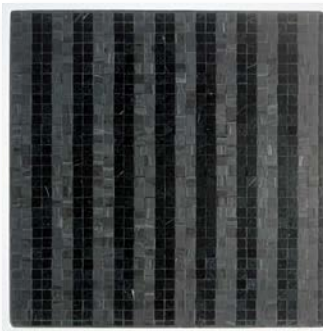

BENGAL STRIPE
DEPTH: Noir leathered
& Noir Bande leathered

CANDY STRIPE
DEPTH: Noir leathered
& Noir Bande leathered

CHALK STRIPE
DEPTH: Noir leathered
& Noir Bande leathered

DOT
DEPTH: Noir leathered
& Noir Bande leathered