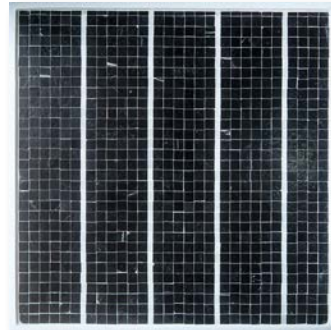

PINSTRIPE ☐
FLAIR: Calacatta leathered & Noir leathered