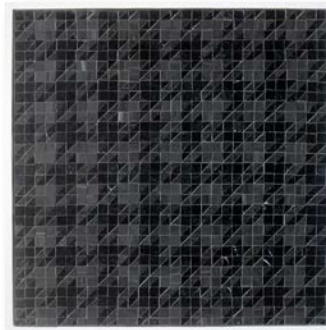

☐ HOUNDSTOOTH
DEPTH: Noir leathered & Noir Bande leathered