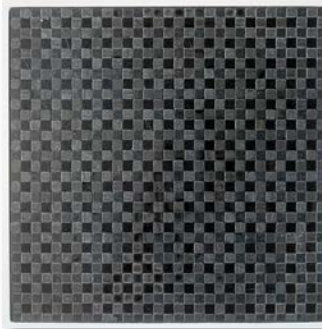

SHEPHERD'S CHECK
DEPTH: Noir leathered & Noir Bande leathered ☐