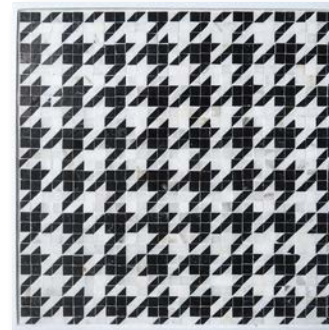

GRAPH CHECK
SIMPLICITY: Calacatta polished & Thassos tumbled

GRAPH CHECK
DEPTH: Noir leathered & Noir Bande leathered

GRAPH CHECK
FLAIR: Calacatta leathered & Noir leathered

HERRINGBONE
SIMPLICITY: Calacatta polished & Thassos tumbled

HERRINGBONE
DEPTH: Noir leathered & Noir Bande leathered

HERRINGBONE
FLAIR: Calacatta leathered & Noir leathered

HOUNDSTOOTH
SIMPLICITY: Calacatta polished & Thassos tumbled

HOUNDSTOOTH
DEPTH: Noir leathered & Noir Bande leathered