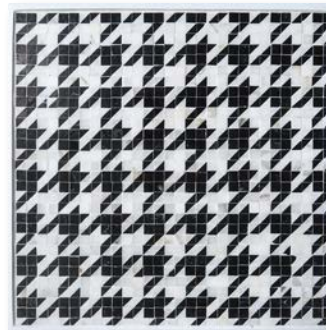

GINGHAM
FLAIR: Calacatta, Gris Azure light & Noir leathered

GLEN CHECK
FLAIR: Calacatta, Gris Azure light & Noir leathered

GRAPH CHECK
FLAIR: Calacatta leathered & Noir leathered

HERRINGBONE
FLAIR: Calacatta leathered & Noir leathered