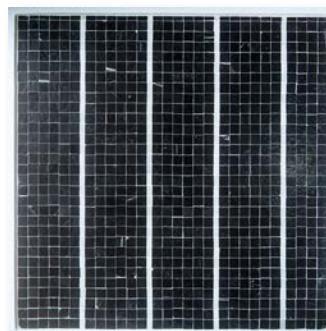

HOUNDSTOOTH
FLAIR: Calacatta leathered & Noir leathered

MADRAS
FLAIR: Calacatta, Noir, Gris Azure & Gris Azure light leathered

NAILS HEAD
FLAIR: Calacatta leathered & Noir leathered

PENCIL STRIPE
FLAIR: Calacatta leathered & Noir leathered