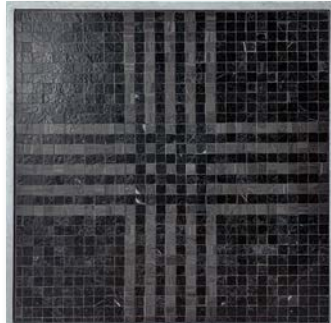

BENGAL STRIPE
DEPTH: Noir leathered
& Noir Bande leathered

CANDY STRIPE
DEPTH: Noir leathered
& Noir Bande leathered

CHALK STRIPE
DEPTH: Noir leathered
& Noir Bande leathered

DOT
DEPTH: Noir leathered
& Noir Bande leathered

GINGHAM
DEPTH: Noir leathered
& Noir Bande leathered

GLEN CHECK
DEPTH: Noir L & T
& Noir Bande leathered

GRAPH CHECK
DEPTH: Noir leathered
& Noir Bande leathered

HERRINGBONE
DEPTH: Noir leathered
& Noir Bande leathered