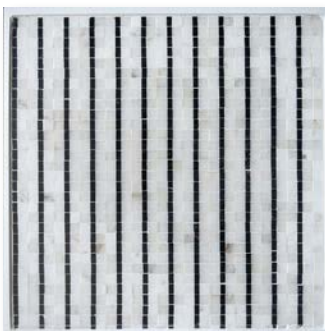

PENCIL STRIPE ☐
FLAIR: Calacatta leathered & Noir leathered