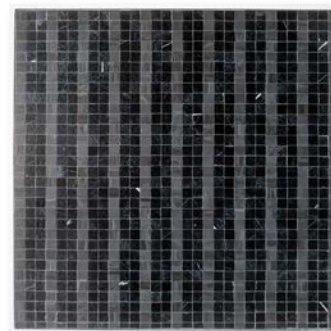

BENGAL STRIPE
DEPTH: Noir leathered
& Noir Bande leathered

CANDY STRIPE
DEPTH: Noir leathered
& Noir Bande leathered

CHALK STRIPE
DEPTH: Noir leathered
& Noir Bande leathered

DOT
DEPTH: Noir leathered
& Noir Bande leathered