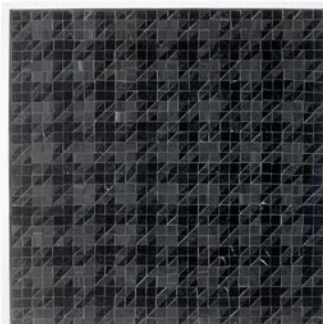

BENGAL STRIPE
DEPTH: Noir leathered
& Noir Bande leathered

CANDY STRIPE
DEPTH: Noir leathered
& Noir Bande leathered

CHALK STRIPE
DEPTH: Noir leathered
& Noir Bande leathered

DOT
DEPTH: Noir leathered
& Noir Bande leathered

GINGHAM
DEPTH: Noir leathered
& Noir Bande leathered

GLEN CHECK
DEPTH: Noir L & T
& Noir Bande leathered

GRAPH CHECK
DEPTH: Noir leathered
& Noir Bande leathered

HERRINGBONE
DEPTH: Noir leathered
& Noir Bande leathered