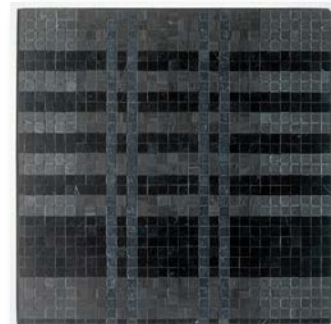

MADRAS
DEPTH: Noir T & L
& Noir Bande T & L ☐