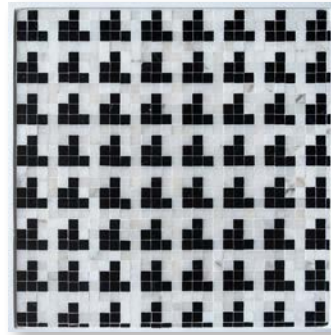

NAILS HEAD ☐
FLAIR: Calacatta leathered & Noir leathered