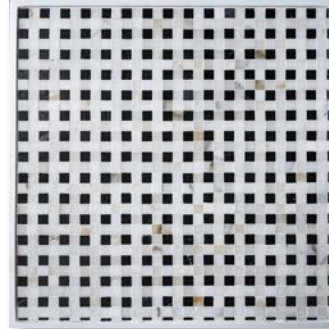

SHEPHERD'S CHECK
FLAIR: Calacatta leathered & Noir leathered ☐