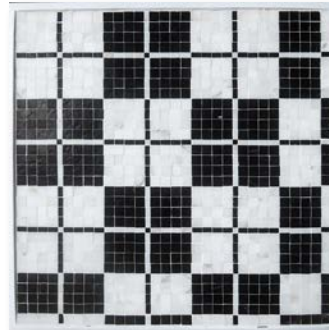

TARTAN
FLAIR: Calacatta leathered & Noir leathered ☐