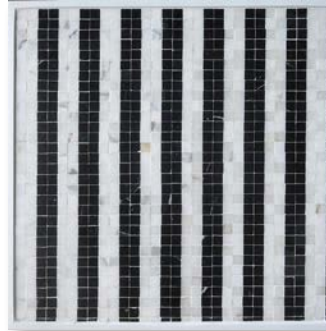

BENGAL STRIPE ☐
FLAIR: Calacatta leathered & Noir leathered