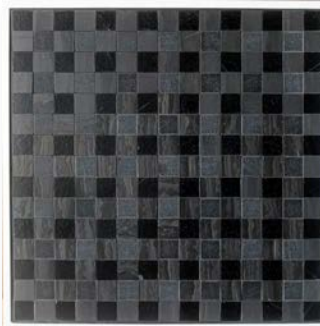

Ship To / Store Address: _____

CHALK STRIPE
SIMPLICITY: Calacatta polished & Thassos tumbled

CHALK STRIPE
DEPTH: Noir leathered & Noir Bande leathered

CHALK STRIPE
FLAIR: Calacatta leathered & Noir leathered

DOT
SIMPLICITY: Calacatta polished & Thassos tumbled

DOT
DEPTH: Noir leathered & Noir Bande leathered

DOT
FLAIR: Calacatta leathered & Noir leathered

GINGHAM
SIMPLICITY: Calacatta polished & Thassos tumbled

GINGHAM
DEPTH: Noir leathered & Noir Bande leathered

GINGHAM
FLAIR: Calacatta, Gris Azure light & Noir leathered

GLEN CHECK
SIMPLICITY: Calacatta P & T & Thassos tumbled

GLEN CHECK
DEPTH: Noir L & T & Noir Bande leathered