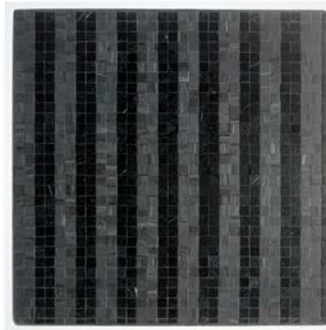

AUTOGRAPH

22 PATTERNS IN 3 BLENDS

AWNING STRIPE
SIMPLICITY: Calacatta polished
& Thassos tumbled

AWNING STRIPE
DEPTH: Noir leathered
& Noir Bande leathered

AWNING STRIPE
FLAIR: Calacatta leathered
& Noir leathered

BARLYCORN
SIMPLICITY: Calacatta polished
& Thassos tumbled

BARLYCORN
DEPTH: Noir leathered
& Noir Bande leathered

BARLYCORN
FLAIR: Calacatta leathered
& Noir leathered

BENGAL STRIPE
SIMPLICITY: Calacatta polished
& Thassos tumbled

BENGAL STRIPE
DEPTH: Noir leathered
& Noir Bande leathered

BENGAL STRIPE
FLAIR: Calacatta leathered
& Noir leathered

CANDY STRIPE
SIMPLICITY: Calacatta polished
& Thassos tumbled

CANDY STRIPE
DEPTH: Noir leathered
& Noir Bande leathered