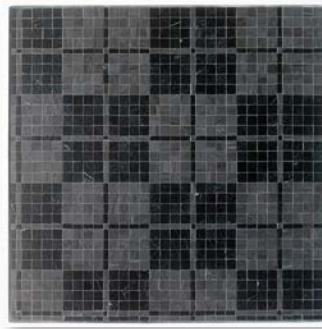

Email: _____

Ship To / Store Address: _____

final board count: _____

SHARKSKIN
DEPTH: Noir leathered
& Noir Bande leathered

SHEPHERD'S CHECK
DEPTH: Noir leathered
& Noir Bande leathered

TARTAN
DEPTH: Noir leathered
& Noir Bande leathered

TATTERSAIL
DEPTH: Noir leathered
& Noir Bande leathered

TWILL
DEPTH: Noir leathered
& Noir Bande leathered

WINDOWPANE
DEPTH: Noir leathered
& Noir Bande leathered

maisonsurface.com

12" x 12" / DEPTH BLEND
CONCEPT BOARDS / AUTOGRAPH
\$65 per board