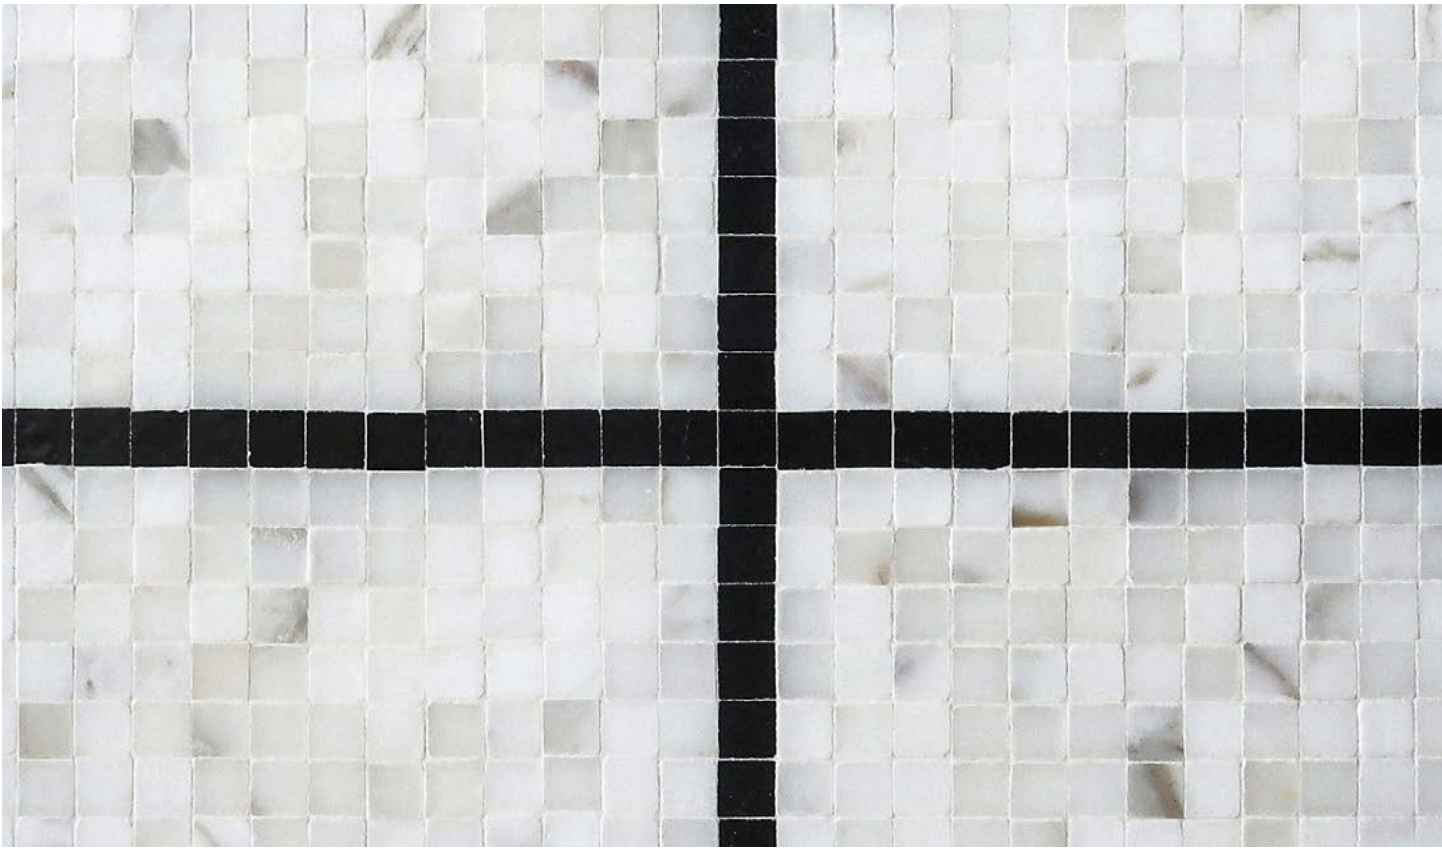

WINDOWPANE
SIMPLICITY: Calacatta polished & Thassos tumbled

WINDOWPANE
DEPTH: Noir leathered & Noir Bande leathered

WINDOWPANE
FLAIR: Calacatta leathered & Noir leathered

12" x 12"
CONCEPT BOARDS / AUTOGRAPH
\$65 per board