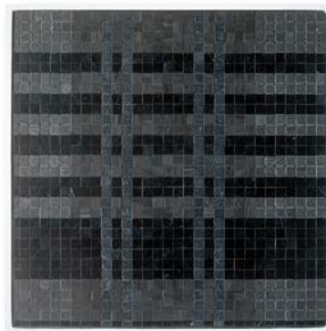

☐ MADRAS
DEPTH: Noir T & L & Noir Bande T & L