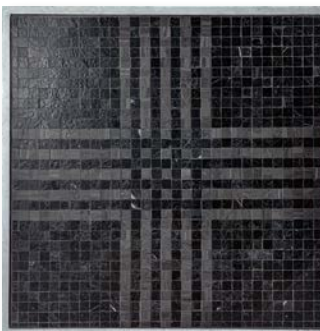

GLEN CHECK ☐
DEPTH: Noir L & T & Noir Bande leathered