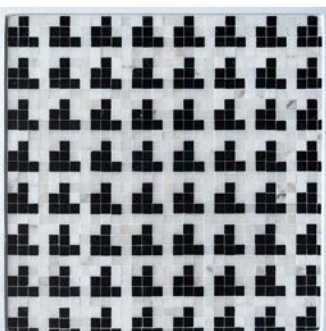

NAILS HEAD ☐
FLAIR: Calacatta leathered & Noir leathered