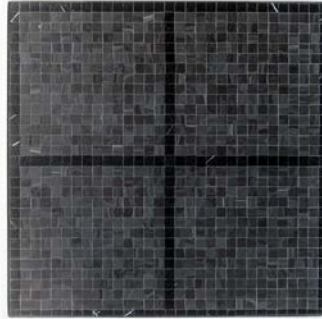

Email: _____

Ship To / Store Address: _____

final board count: _____

SHARKSKIN
DEPTH: Noir leathered
& Noir Bande leathered

SHEPHERD'S CHECK
DEPTH: Noir leathered
& Noir Bande leathered

TARTAN
DEPTH: Noir leathered
& Noir Bande leathered

TATTERSAIL
DEPTH: Noir leathered
& Noir Bande leathered

TWILL
DEPTH: Noir leathered
& Noir Bande leathered

WINDOWPANE
DEPTH: Noir leathered
& Noir Bande leathered

maisonsurface.com

12" x 12" / DEPTH BLEND
CONCEPT BOARDS / AUTOGRAPH
\$65 per board