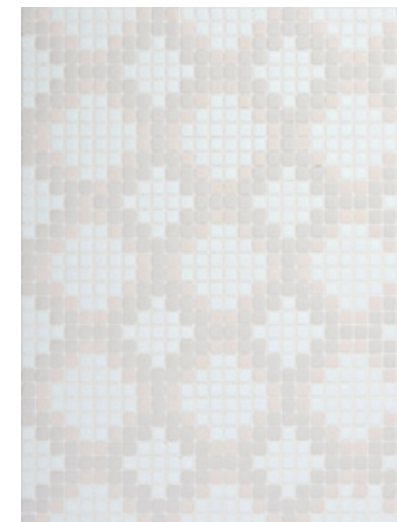

SOLAR

SOLAR

HAPPY HUES →

The light bright colours of Stellar create rooms that smile wall to wall.

STELLAR

Unit: 15 9/16" x 11 5/8"  
Unit Yield: 1.26 sqft  
Piece size: S2 3/8"

Color:  
Cloud  
Latte  
Pumice