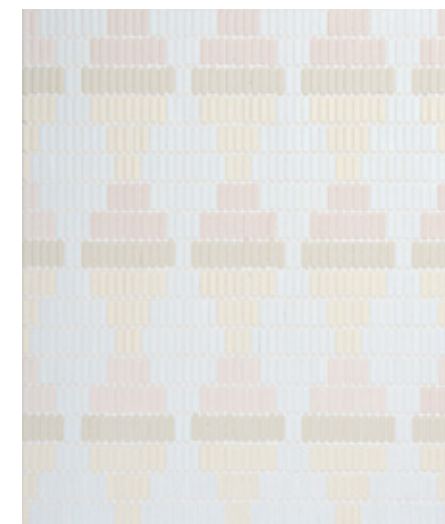

DIAMOND STRIPE

SIT BACK AND SOAK →

Taking time for yourself never felt so good. From the moment you step foot in this beautifully appointed spa bath you know you can rest easy.

OASIS DIAMONDS

Unit: 12 11/16" x 15 1/16"  
Unit Yield: 1.33 sqft  
Piece size: R9 1/4" x 3/4"