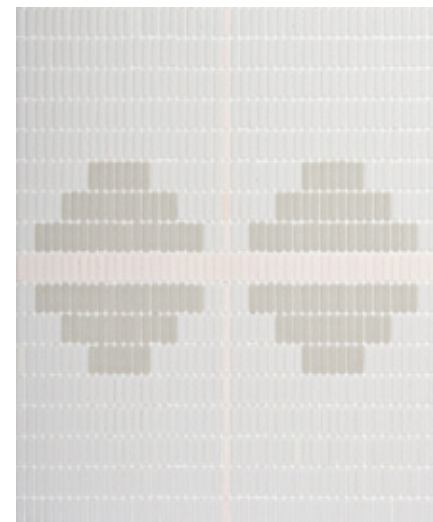

SOLAR

Unit: 11 11/16" x 14 3/16"  
Unit Yield: 1.15 sqft  
Piece size: R9 1/4" x 3/4"

Color:  
Flaxen  
Latte  
Pumice

NOVEL NEUTRALS  
Creating a base for any space Flaxen, Latte and Pumice compliment a multitude of materials.