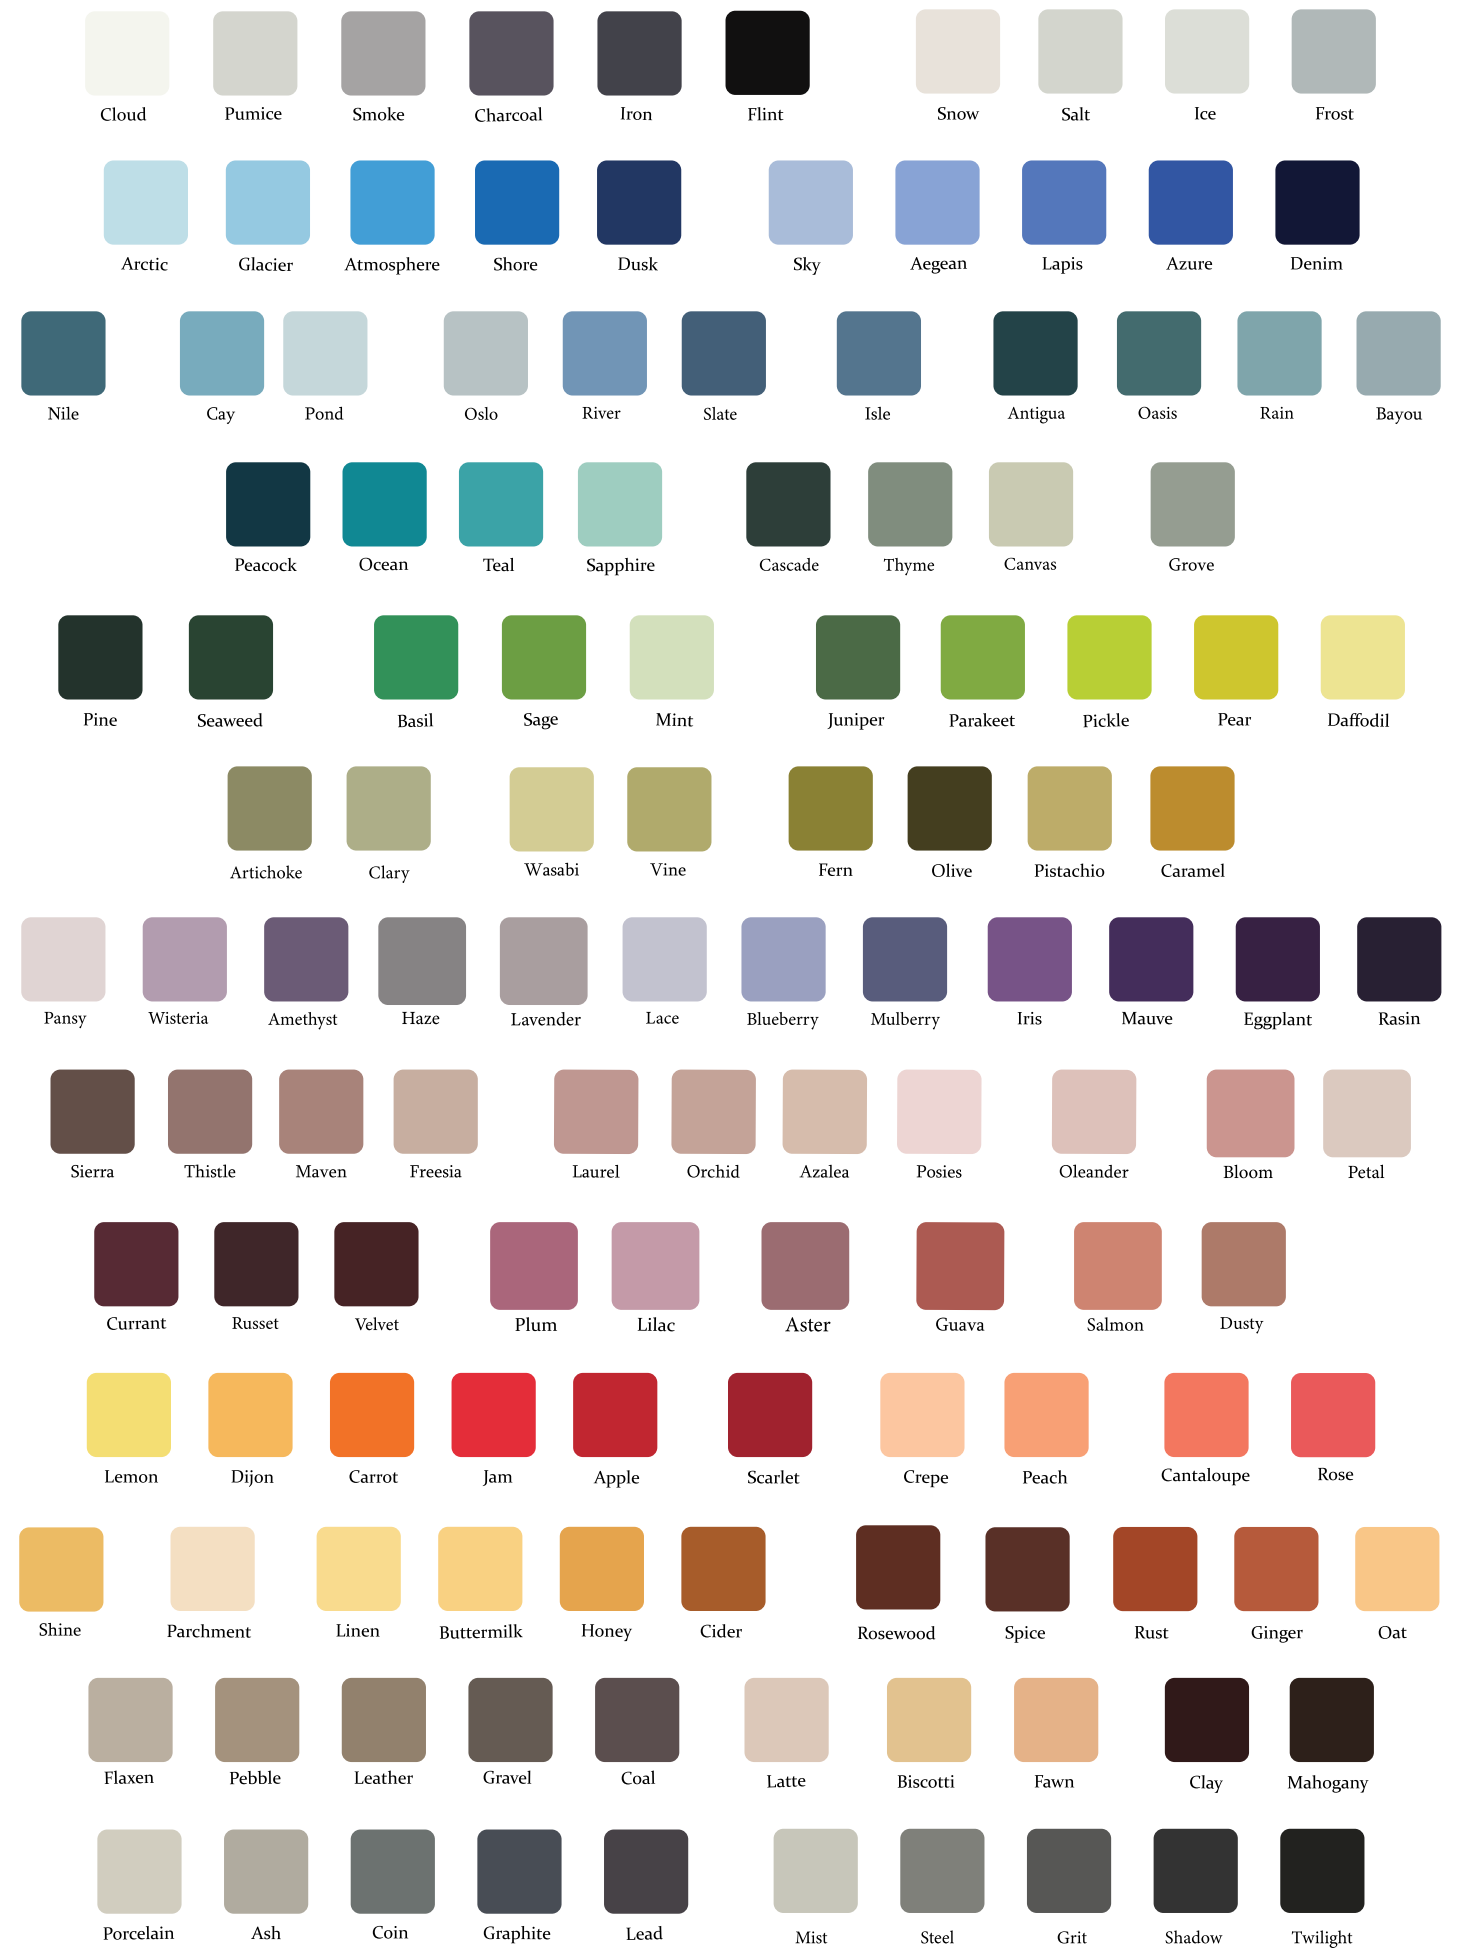

STELLAR STAR

## A World of Color

Colors: 130  
 Finishes: Matte, Polished & Iridescent  
 Edge Details: cast & rectified

Crafted entirely from recycled glass. Colored with inert natural minerals & enamel, it is a full body product immune from fading or discoloration, showing equal color thru & thru. Versatile as it is beautiful. Our recycled Glass collection is an excellent choice for both vertical and horizontal surfaces, both indoors and outdoors as well as commercial applications & fully submerged in pools & spas.