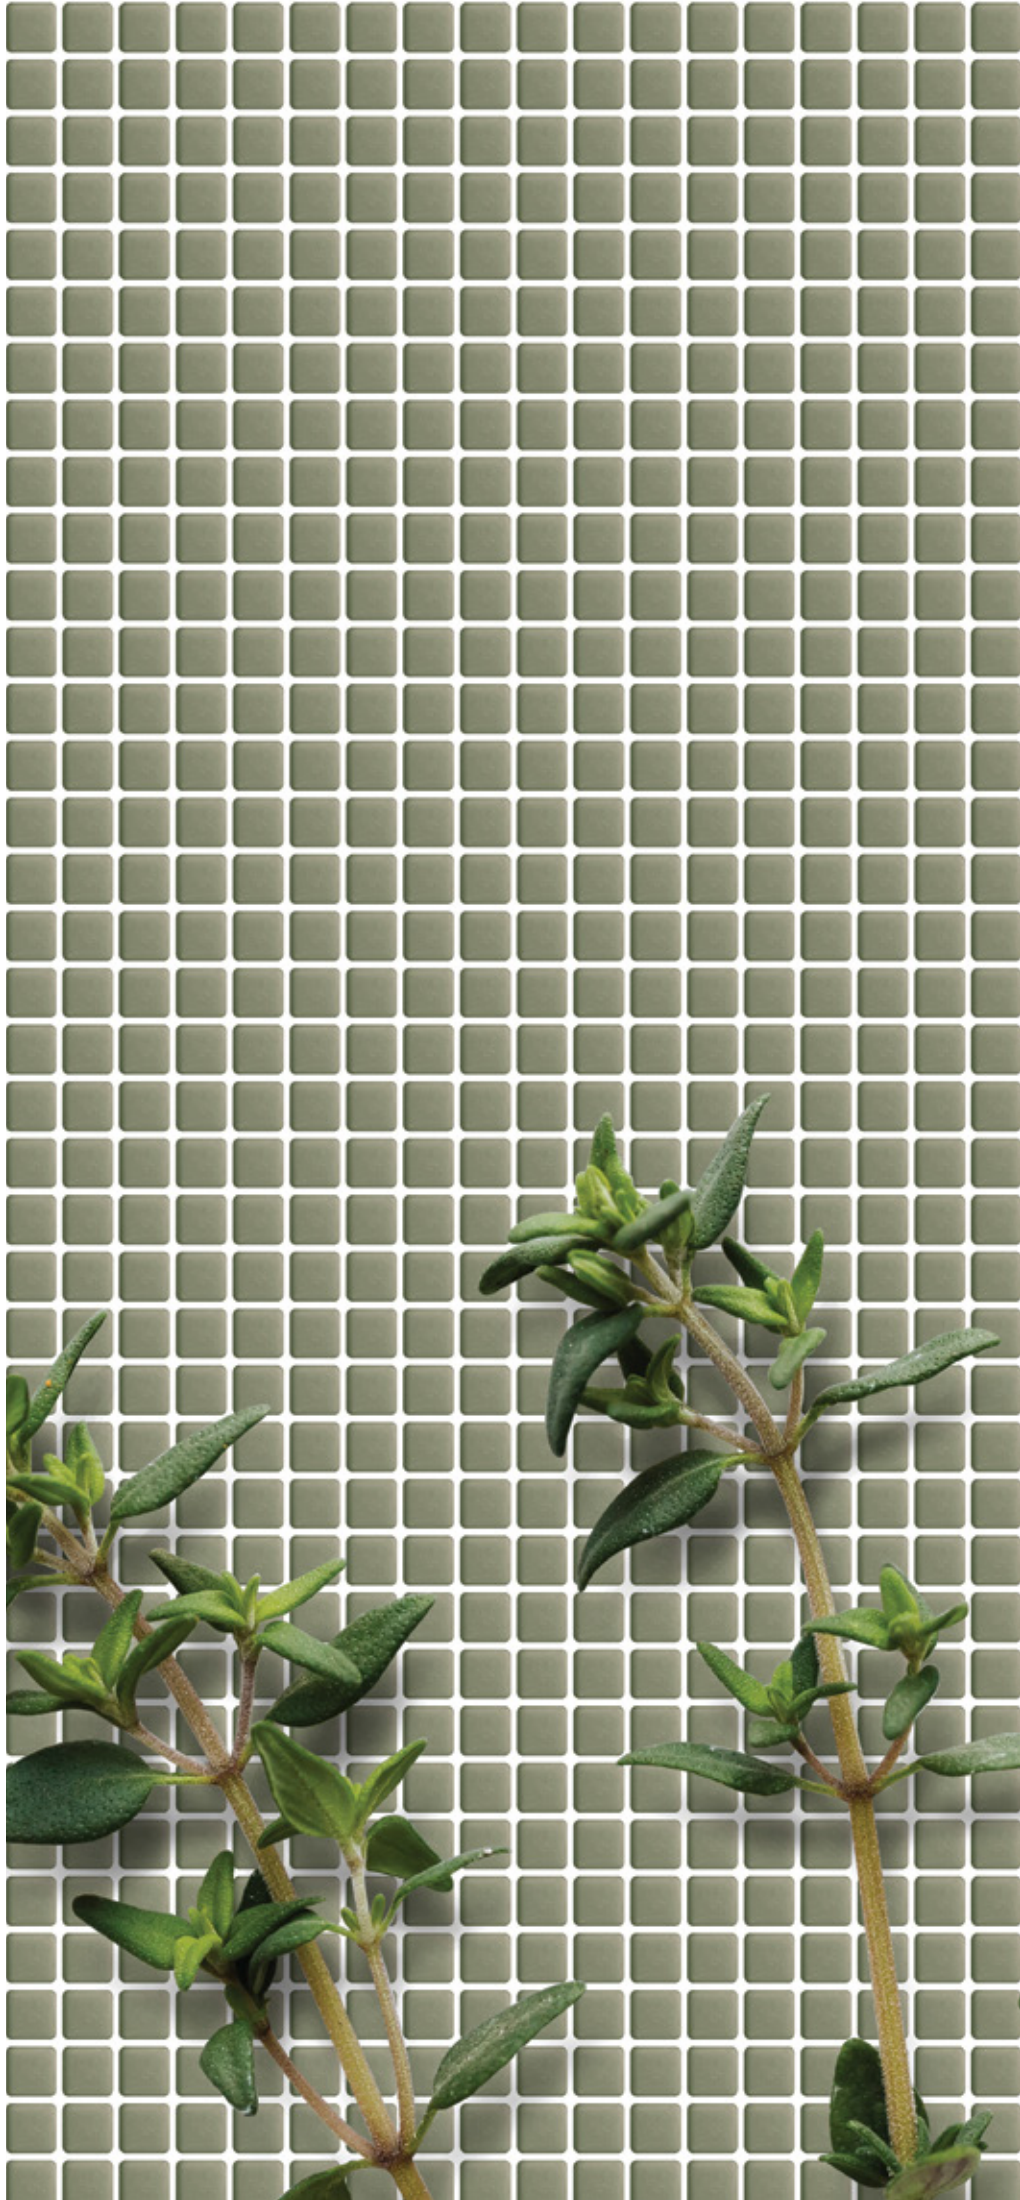

RECYCLED GLASS

A World of Color

Colors: 130
Finishes: Matte, Polished & Iridescent
Edge Details: cast & rectified

Crafted entirely from recycled glass. Colored with inert natural minerals & enamel, it is a full body product immune from fading or discoloration, showing equal color thru & thru. Versatile as it is beautiful. Our recycled Glass collection is an excellent choice for both vertical and horizontal surfaces, both indoors and outdoors as well as commercial applications & fully submerged in pools & spas.