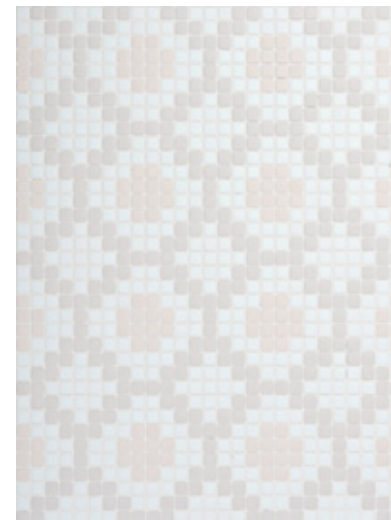

Unit: 15 9/16" x 11 5/8"
Unit Yield: 1.26 sqft
Piece size: S2 3/8"

Color:
Cloud
Latte
Pumice

LUMINARY LINES

Stellar Star redefines starcrossed lover with its charming interlacing and pleasing palette.