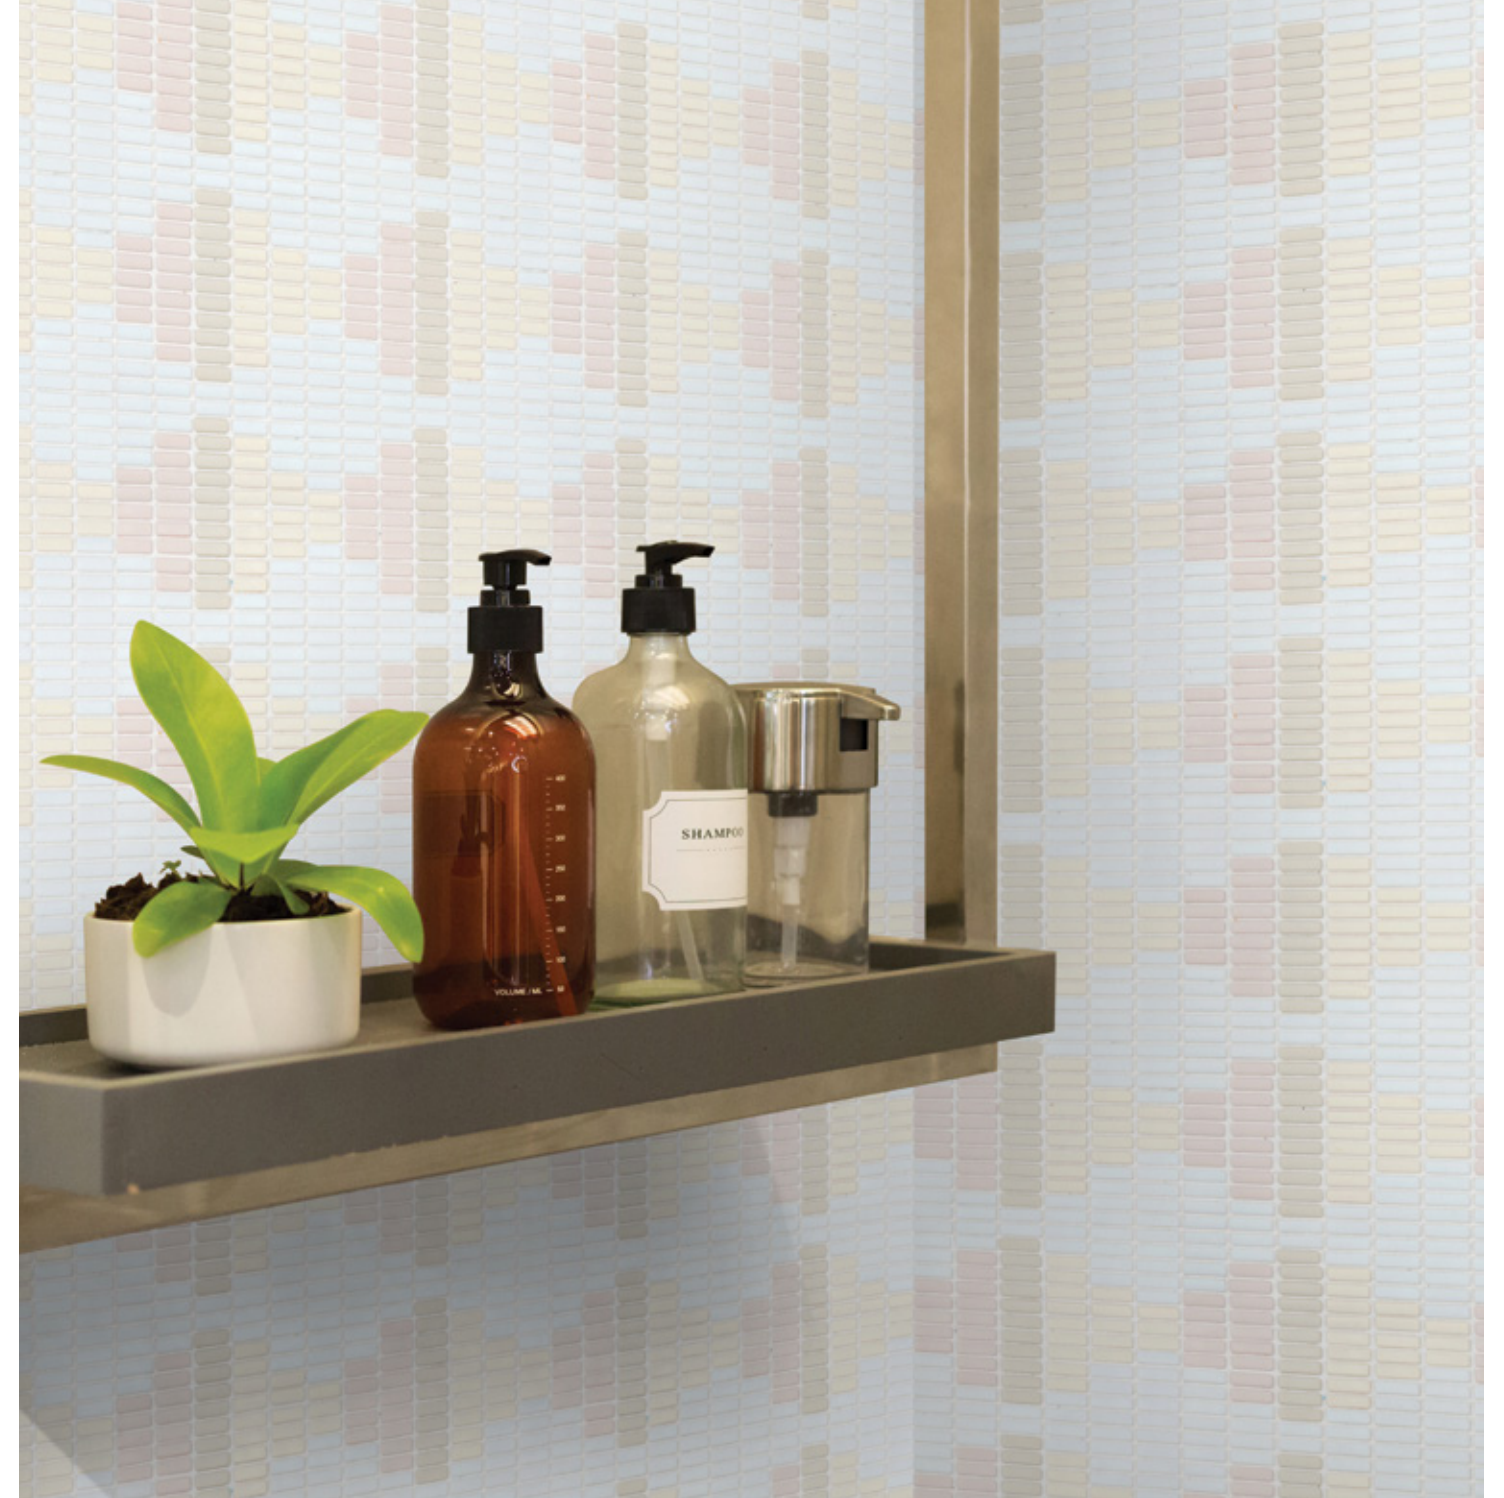

SIT BACK AND SOAK →

Taking time for yourself never felt so good. From the moment you step foot in this beautifully appointed spa bath you know you can rest easy.

OASIS DIAMONDS