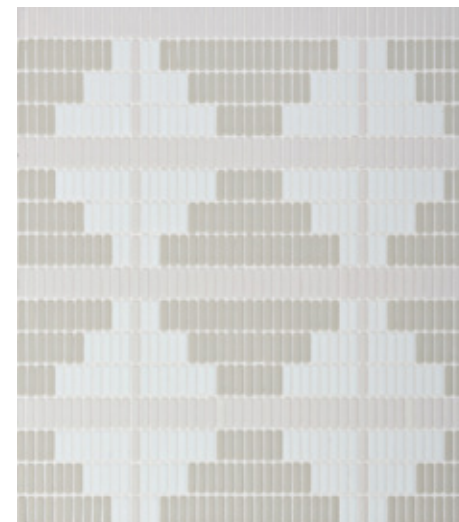

Unit: 13 5/16" x 11 11/16"
Unit Yield: 1.08 sqft
Piece size: R9 1/4" x 3/4"

Color:
Cloud
Flaxen
Pumice

DESIGN DETOX

When you focus on elements that bring you joy and piece of mind you will find that a room can transform into an oasis.