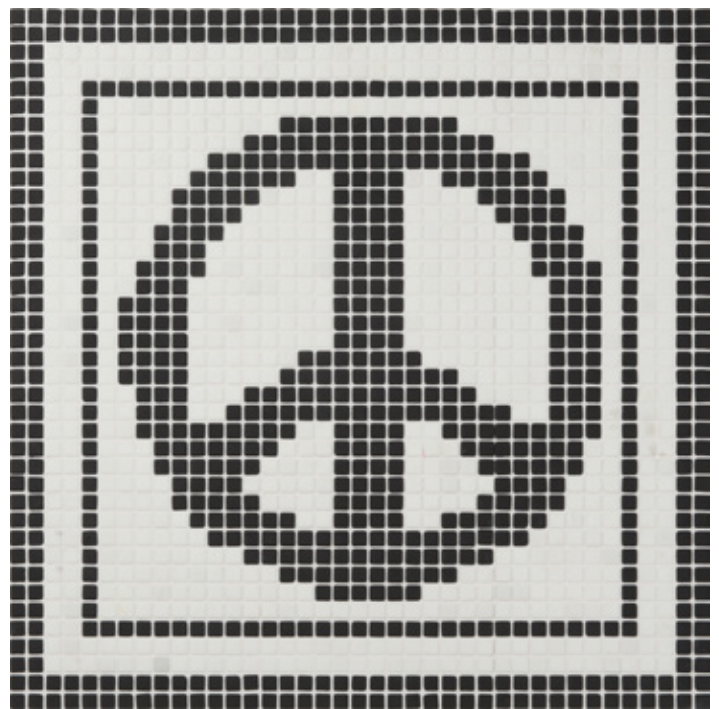

PEACE
16 7/8" X 16 7/8"
Cloud & Flint

RETAIL: $48.60
WHOLESALE: $97.20

STOCK IN / BEACHCOMBER
MURALS

made from 52 3/8" squares

final count: _____

Customer Name: _____

Tel #: _____

Email: _____

Ship To / Store Address: _____

_____