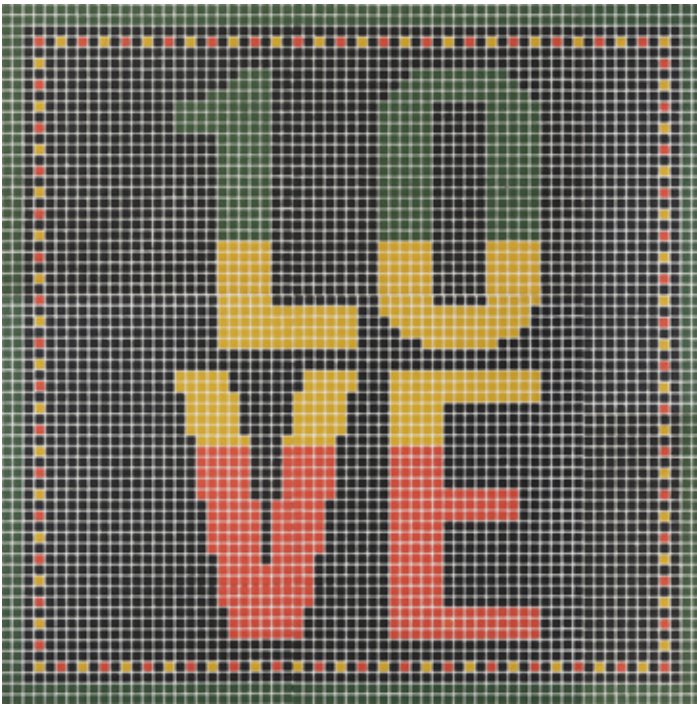

ONE LOVE
28 1/8" X 28 1/8"
Apple, Dijon, Seaweed & Flint

RETAIL: \$137.70
WHOLESALE: \$275.40

PALM
43 3/4" X 46 3/4"
Isle, Crepe & Apple

RETAIL: \$356.40
WHOLESALE: \$712.80

PARTY WAVE
39 3/4" X 29 7/8"
Cloud & Shore