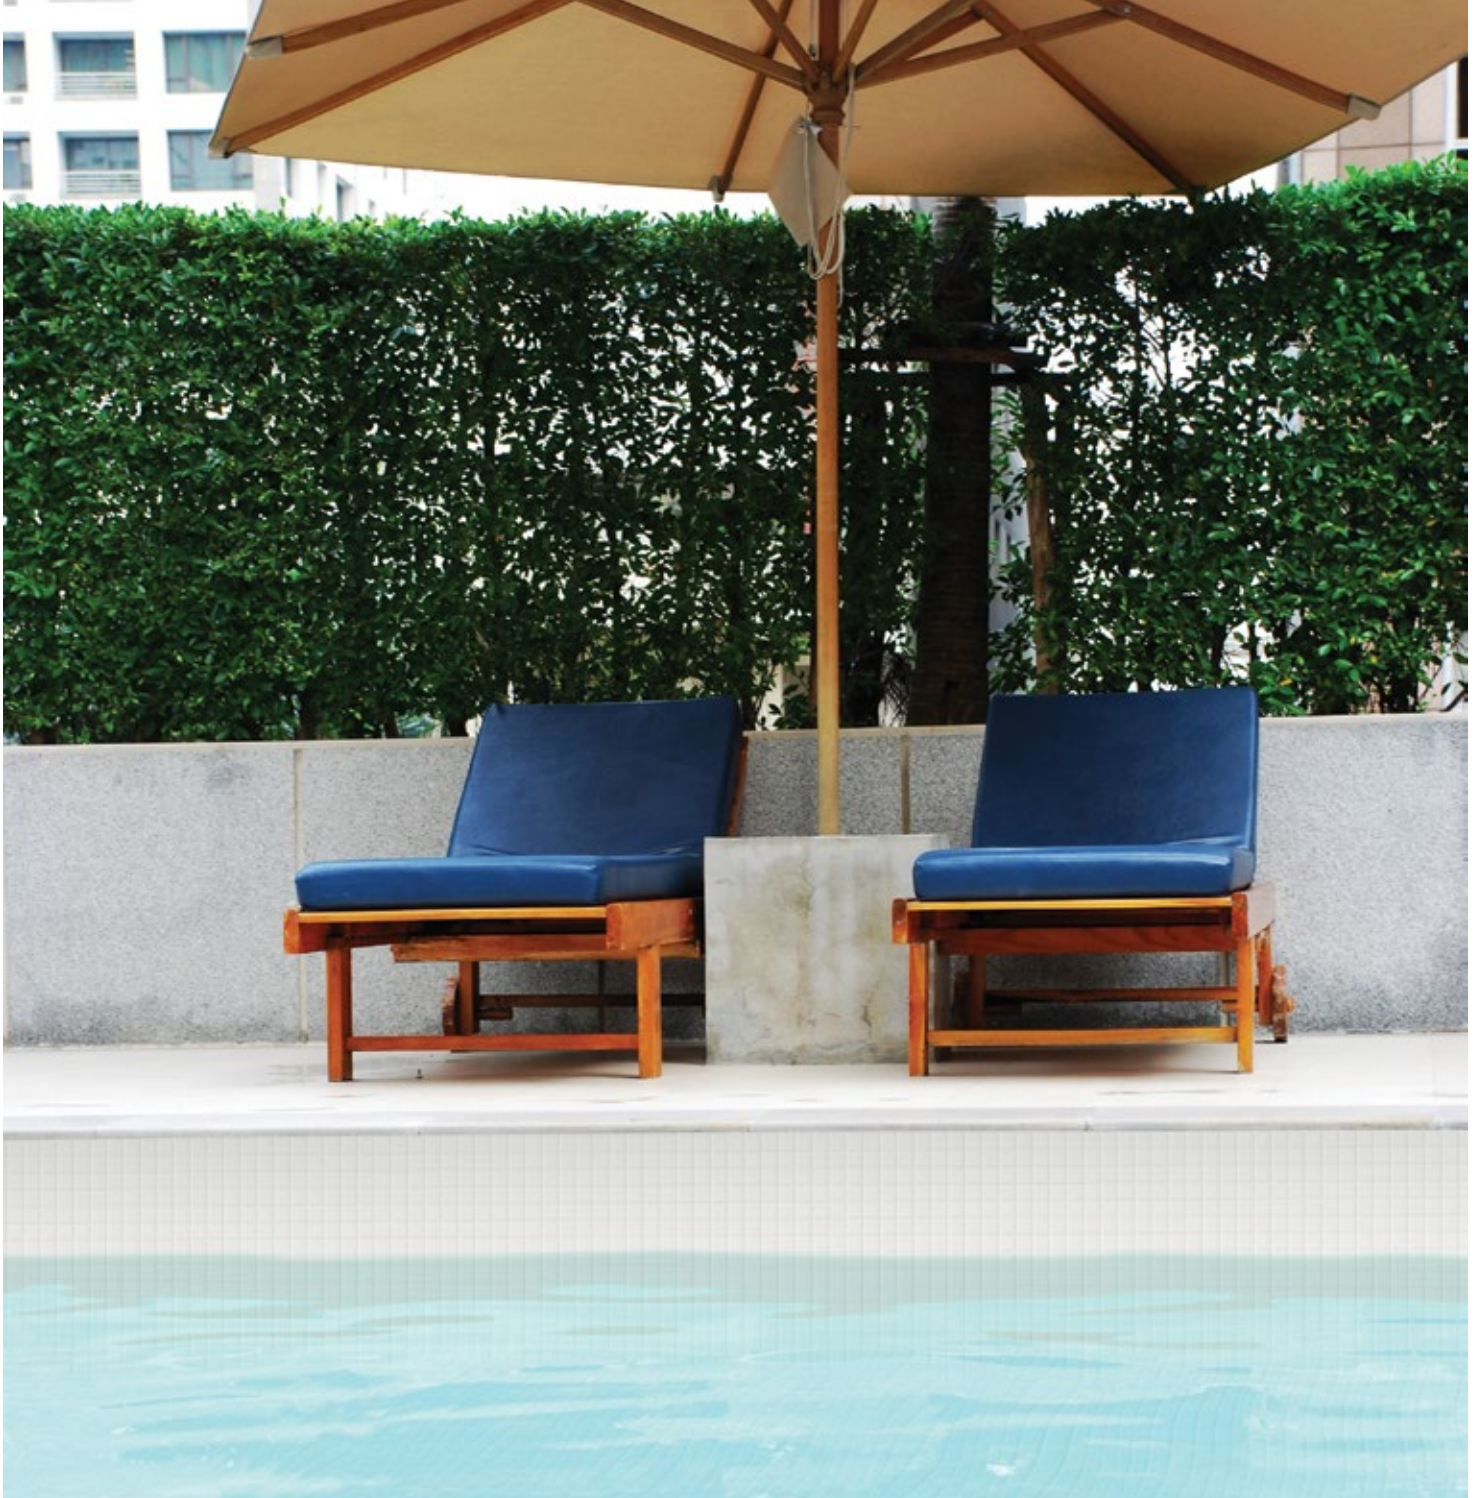

S6 - SQUARE

Piece Size: 3/4"
Unit: 12 2/3" x 12 2/3"
Unit Yield: 1.12 sqft
Sold By: Box
Box Yield: 11.19 sqft
Sheets per Box: 10
Color: Cloud
Material: Recycled Glass
Finish: matte
Edge: cast
Skew: MWOCSS6