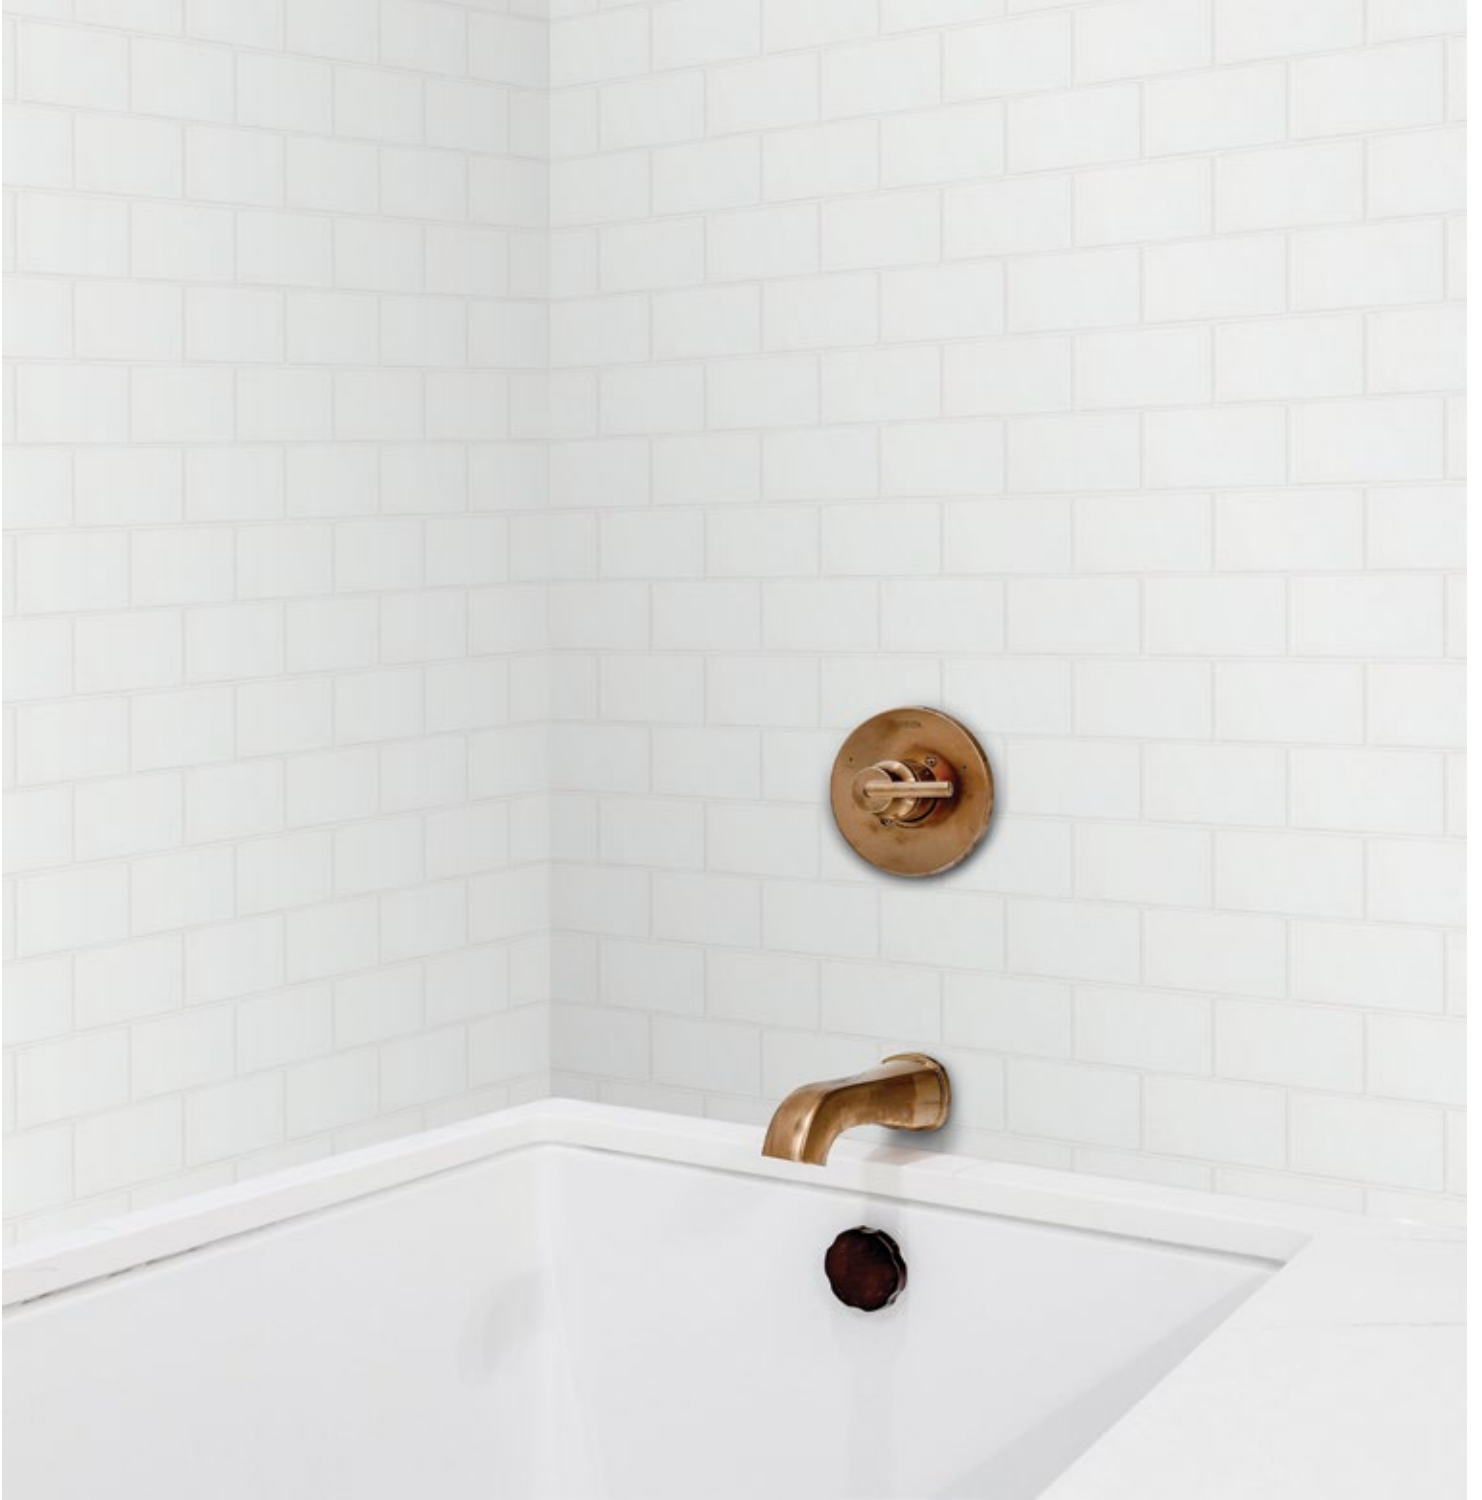

R18 - RECTANGLE