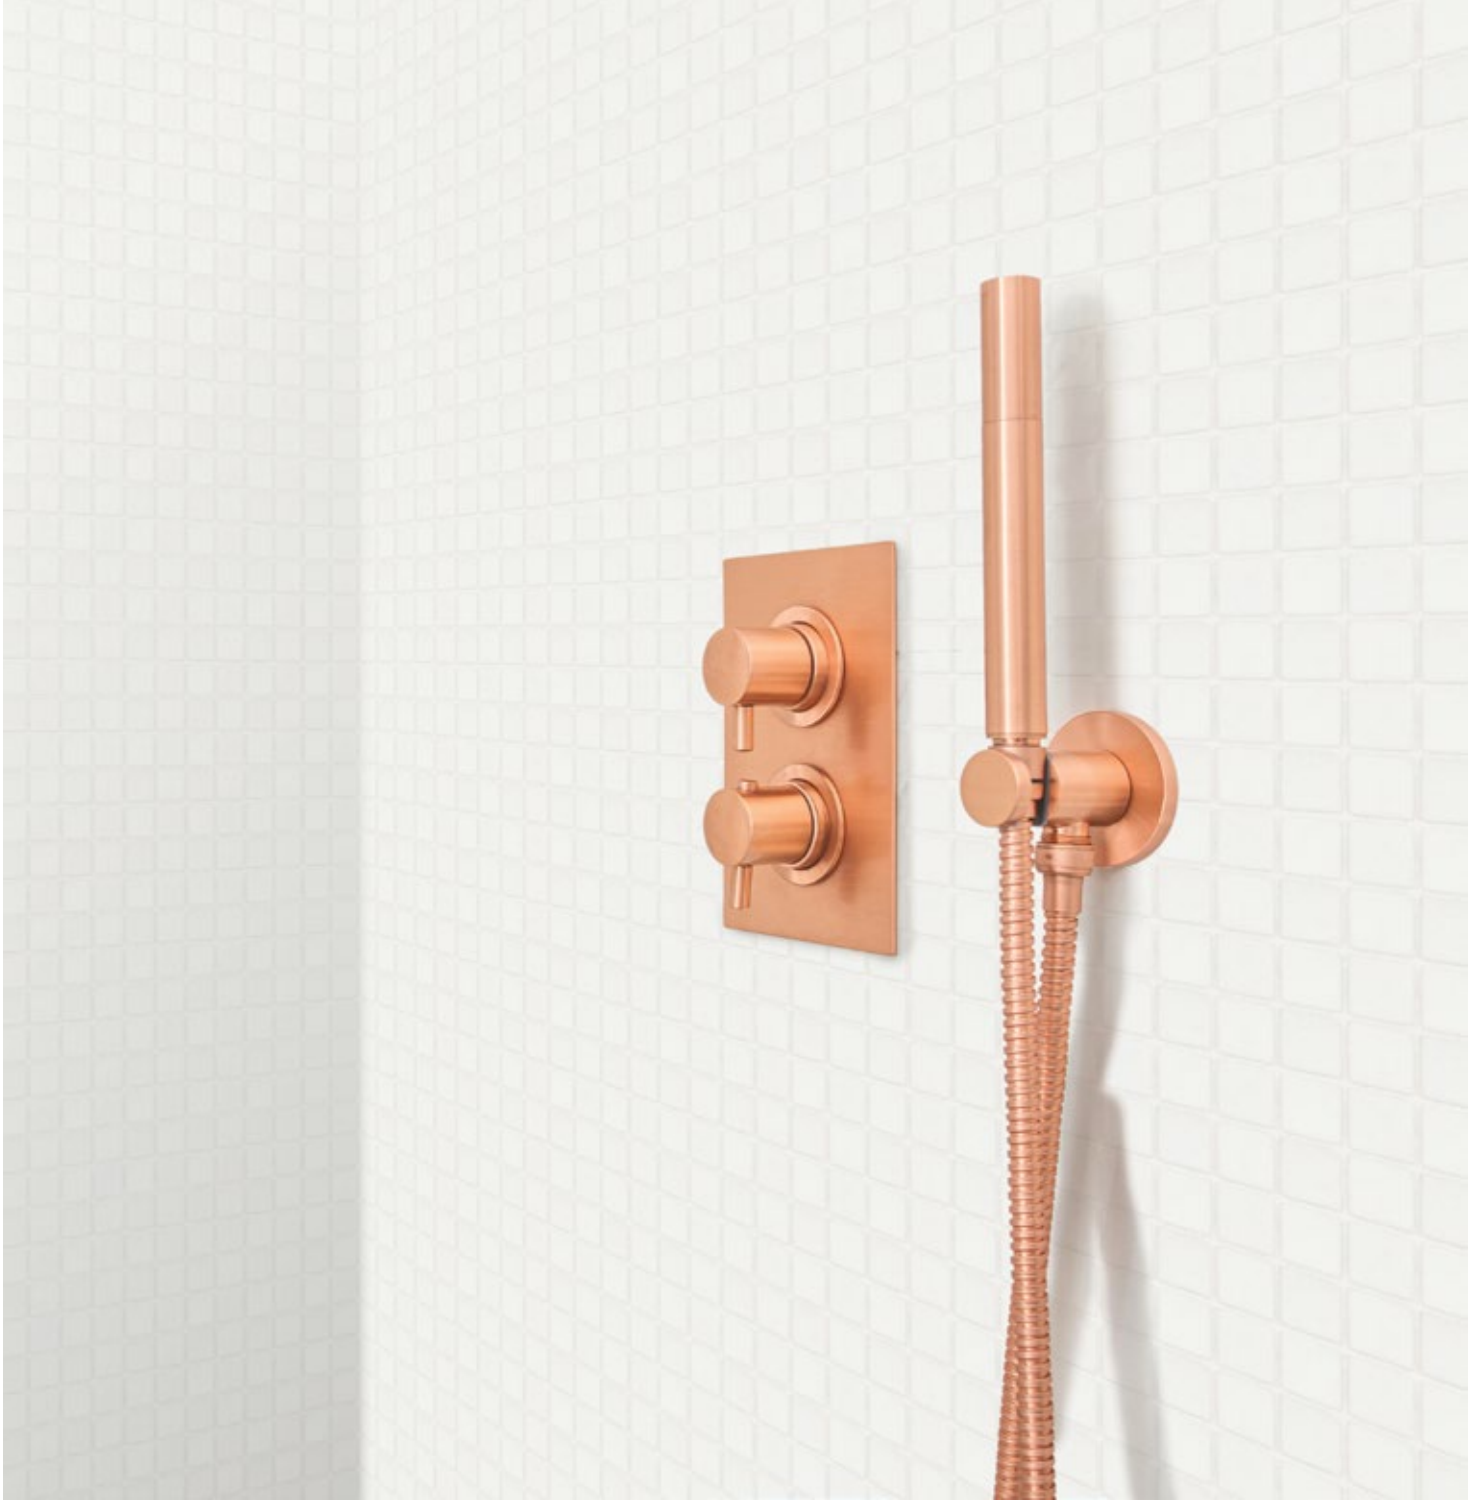

S4 - SQUARE

Piece Size: 5/8"
Unit: 12" x 12"
Unit Yield: 0.99 sqft
Sold By: Box
Box Yield: 9.88 sqft
Sheets per Box: 10
Color: Cloud
Material: Recycled Glass
Finish: matte
Edge: cast
Skew: MWOCSS4