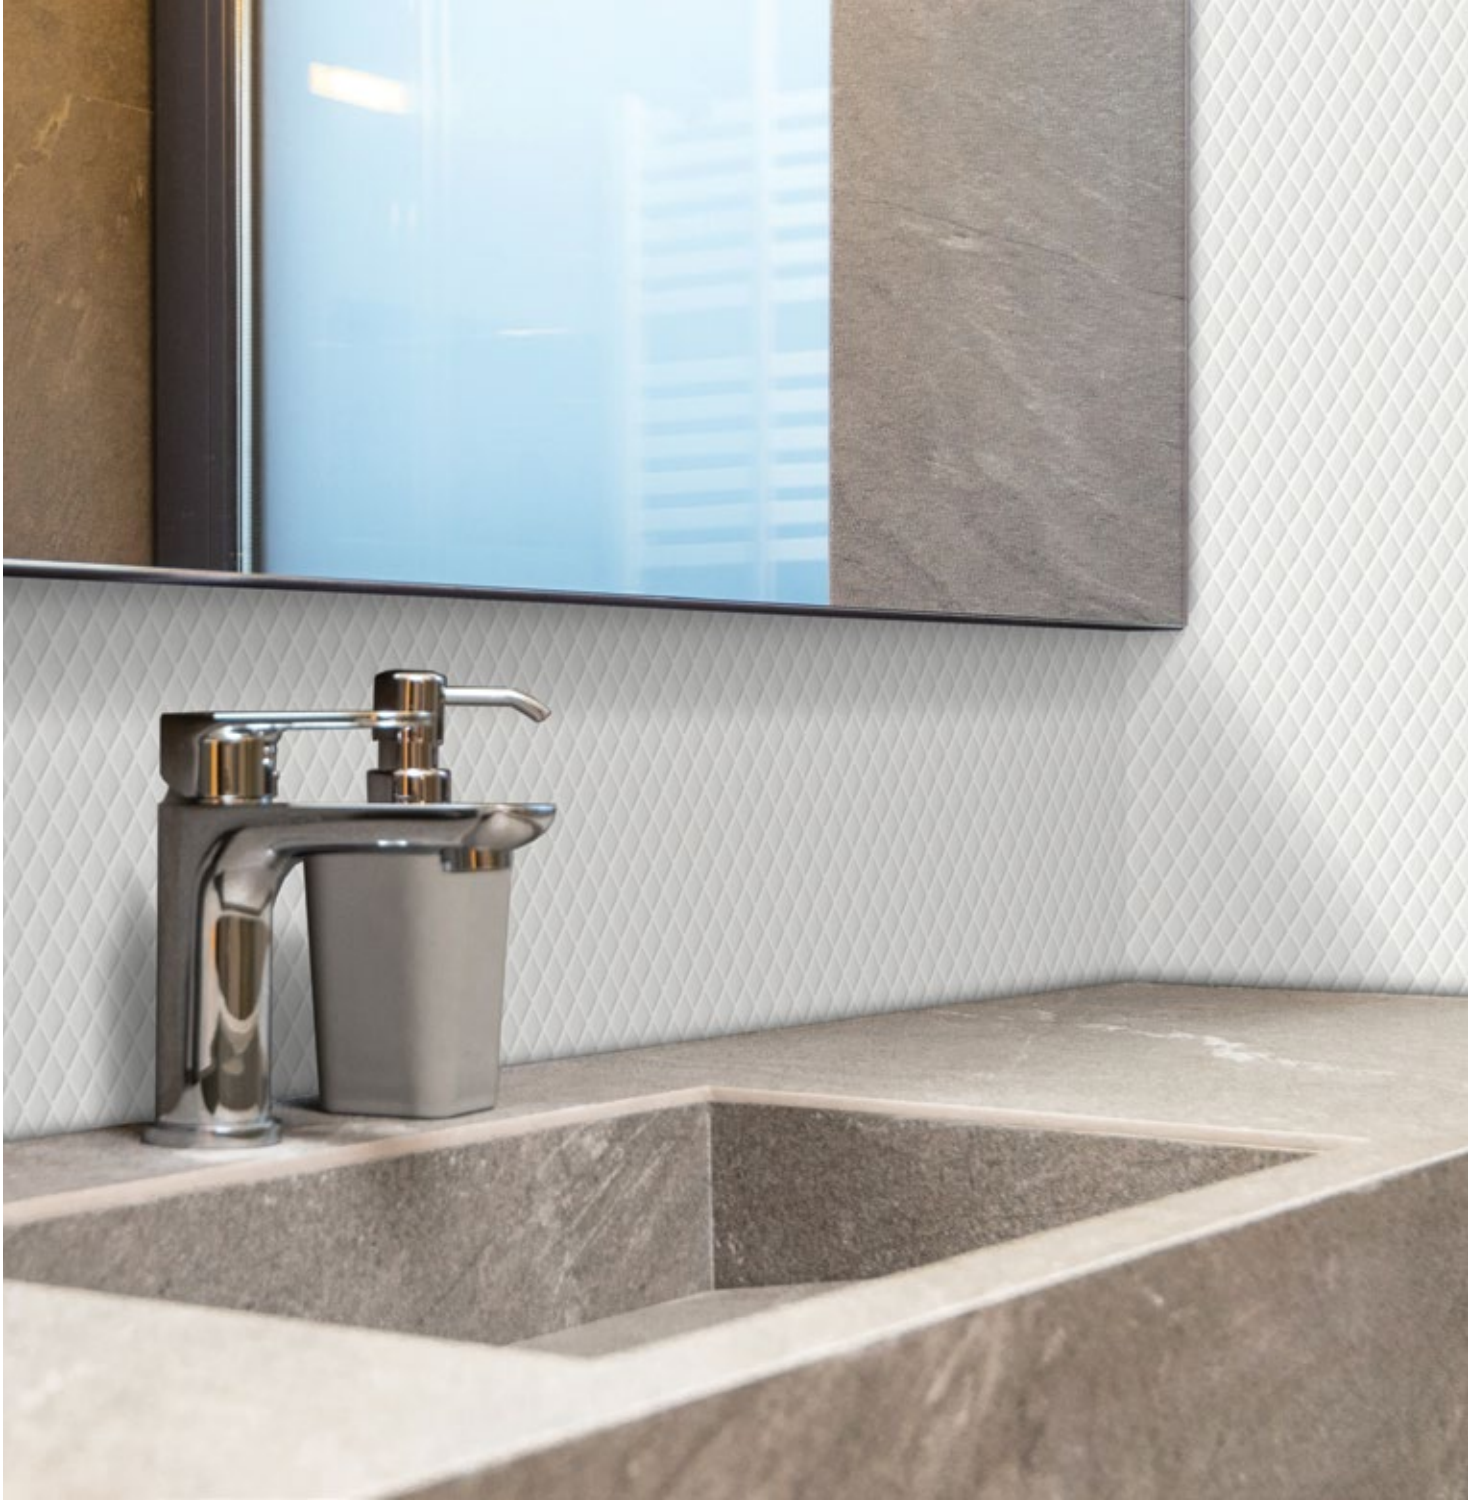

D3 - DIAMOND