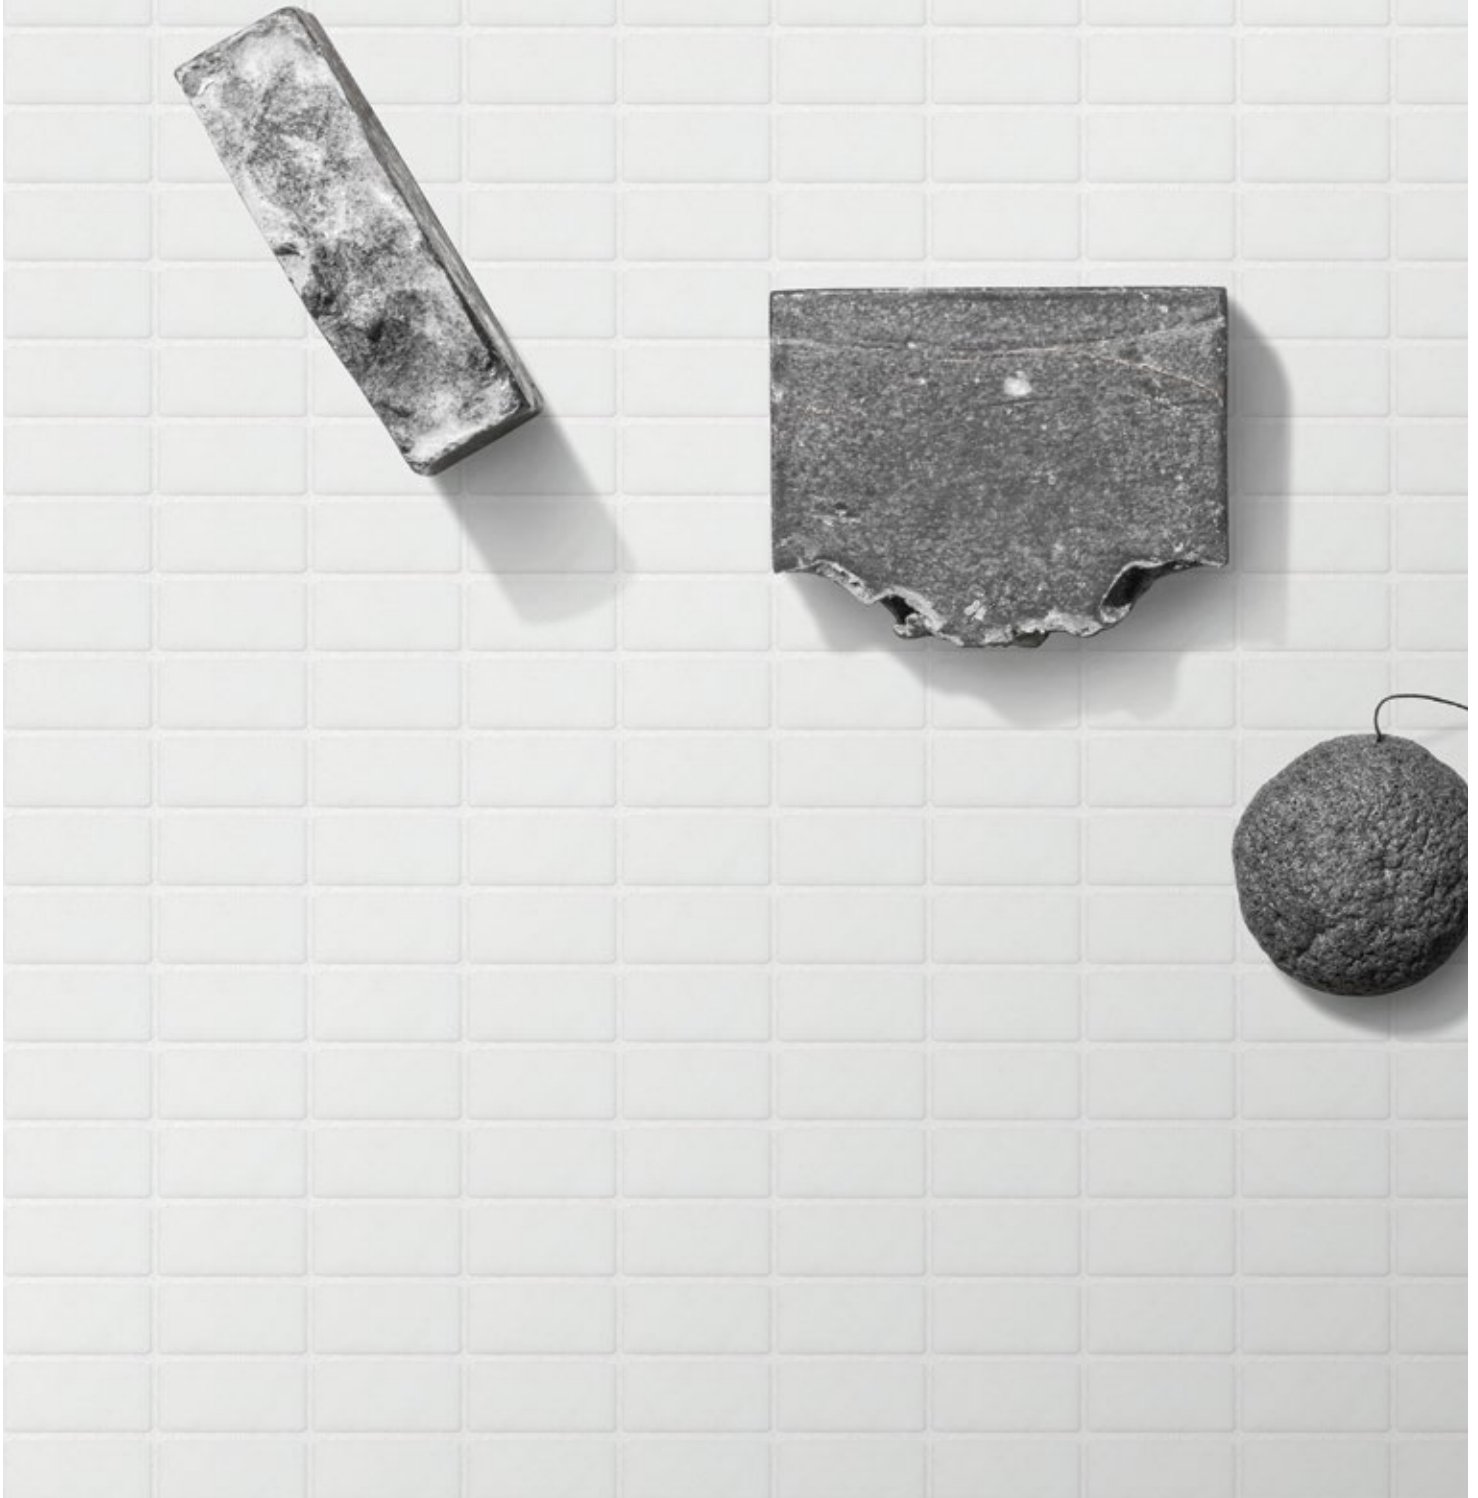

R14 - RECTANGLE