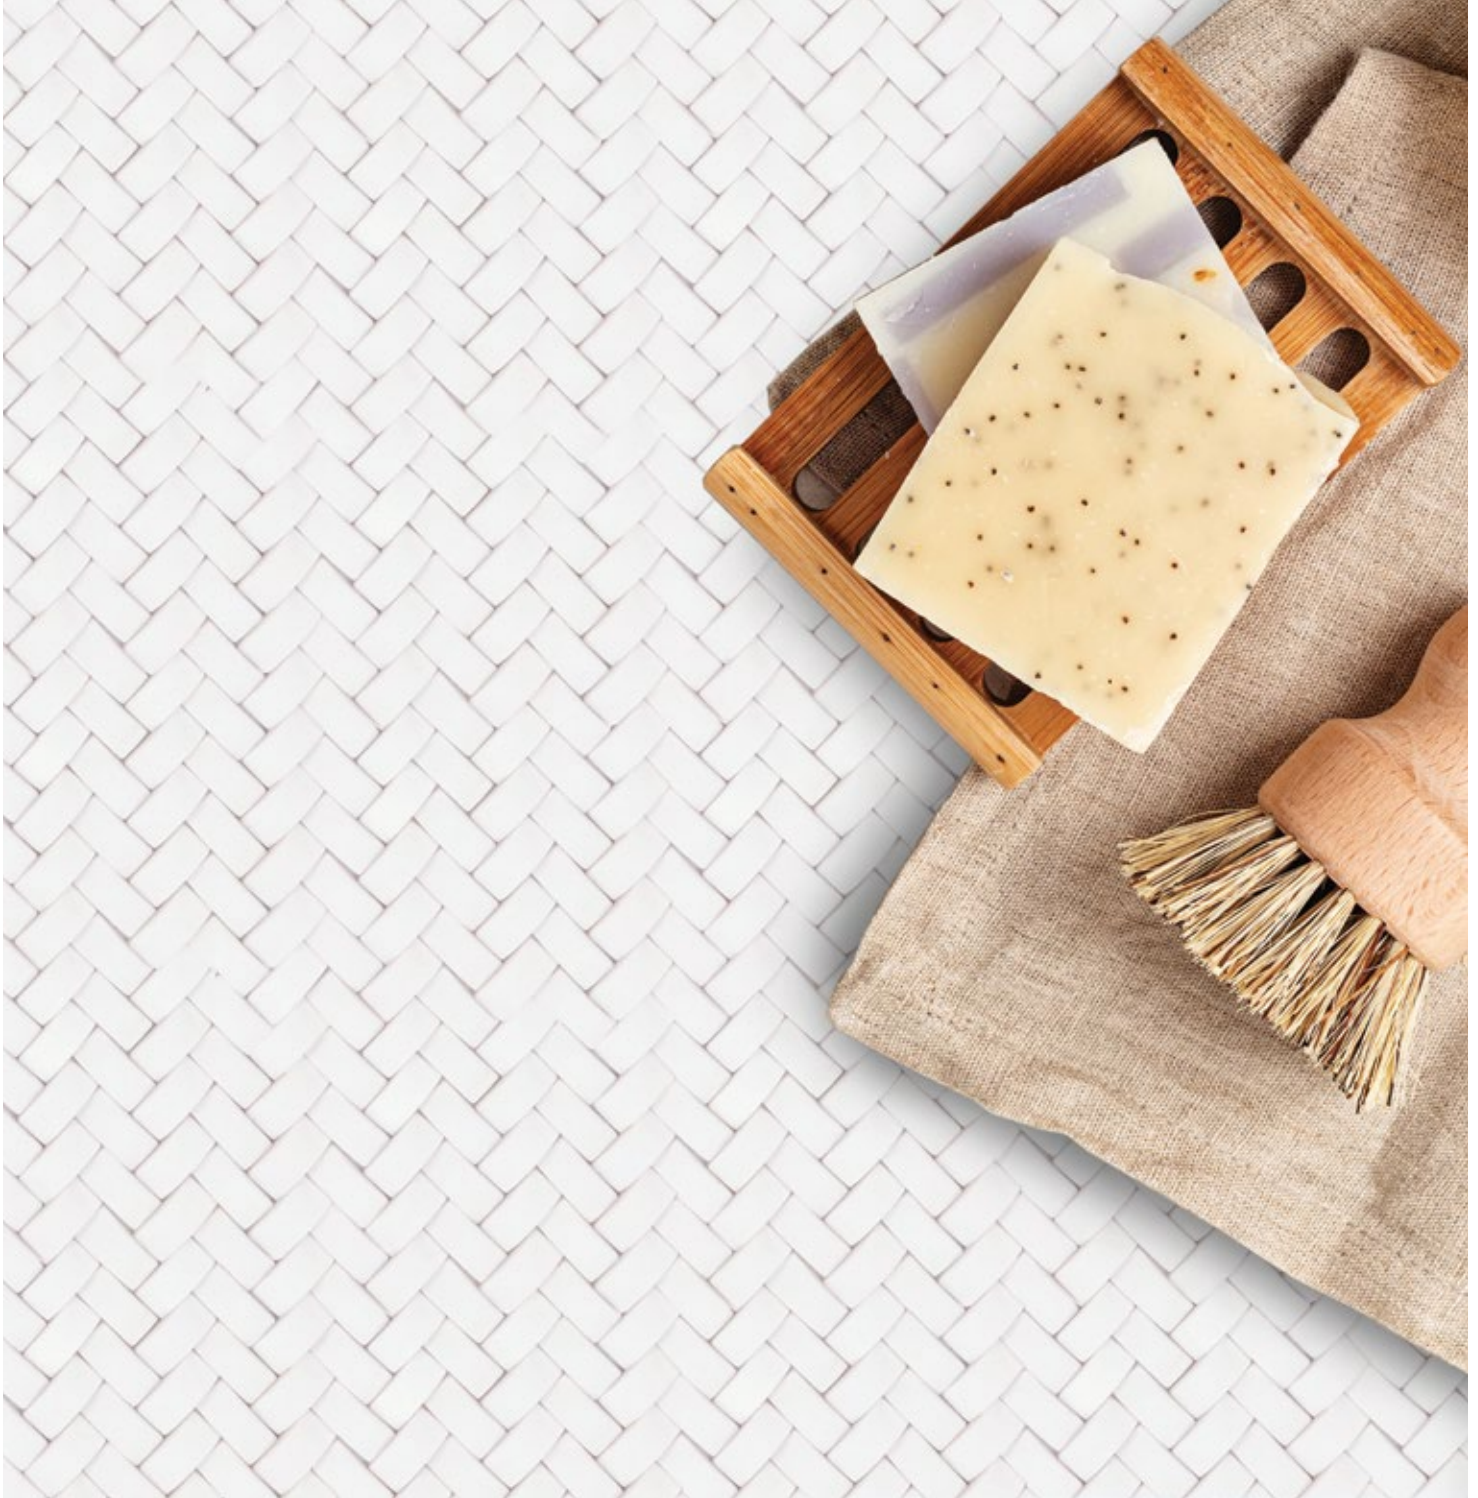

HB1 - HERRINGBONE