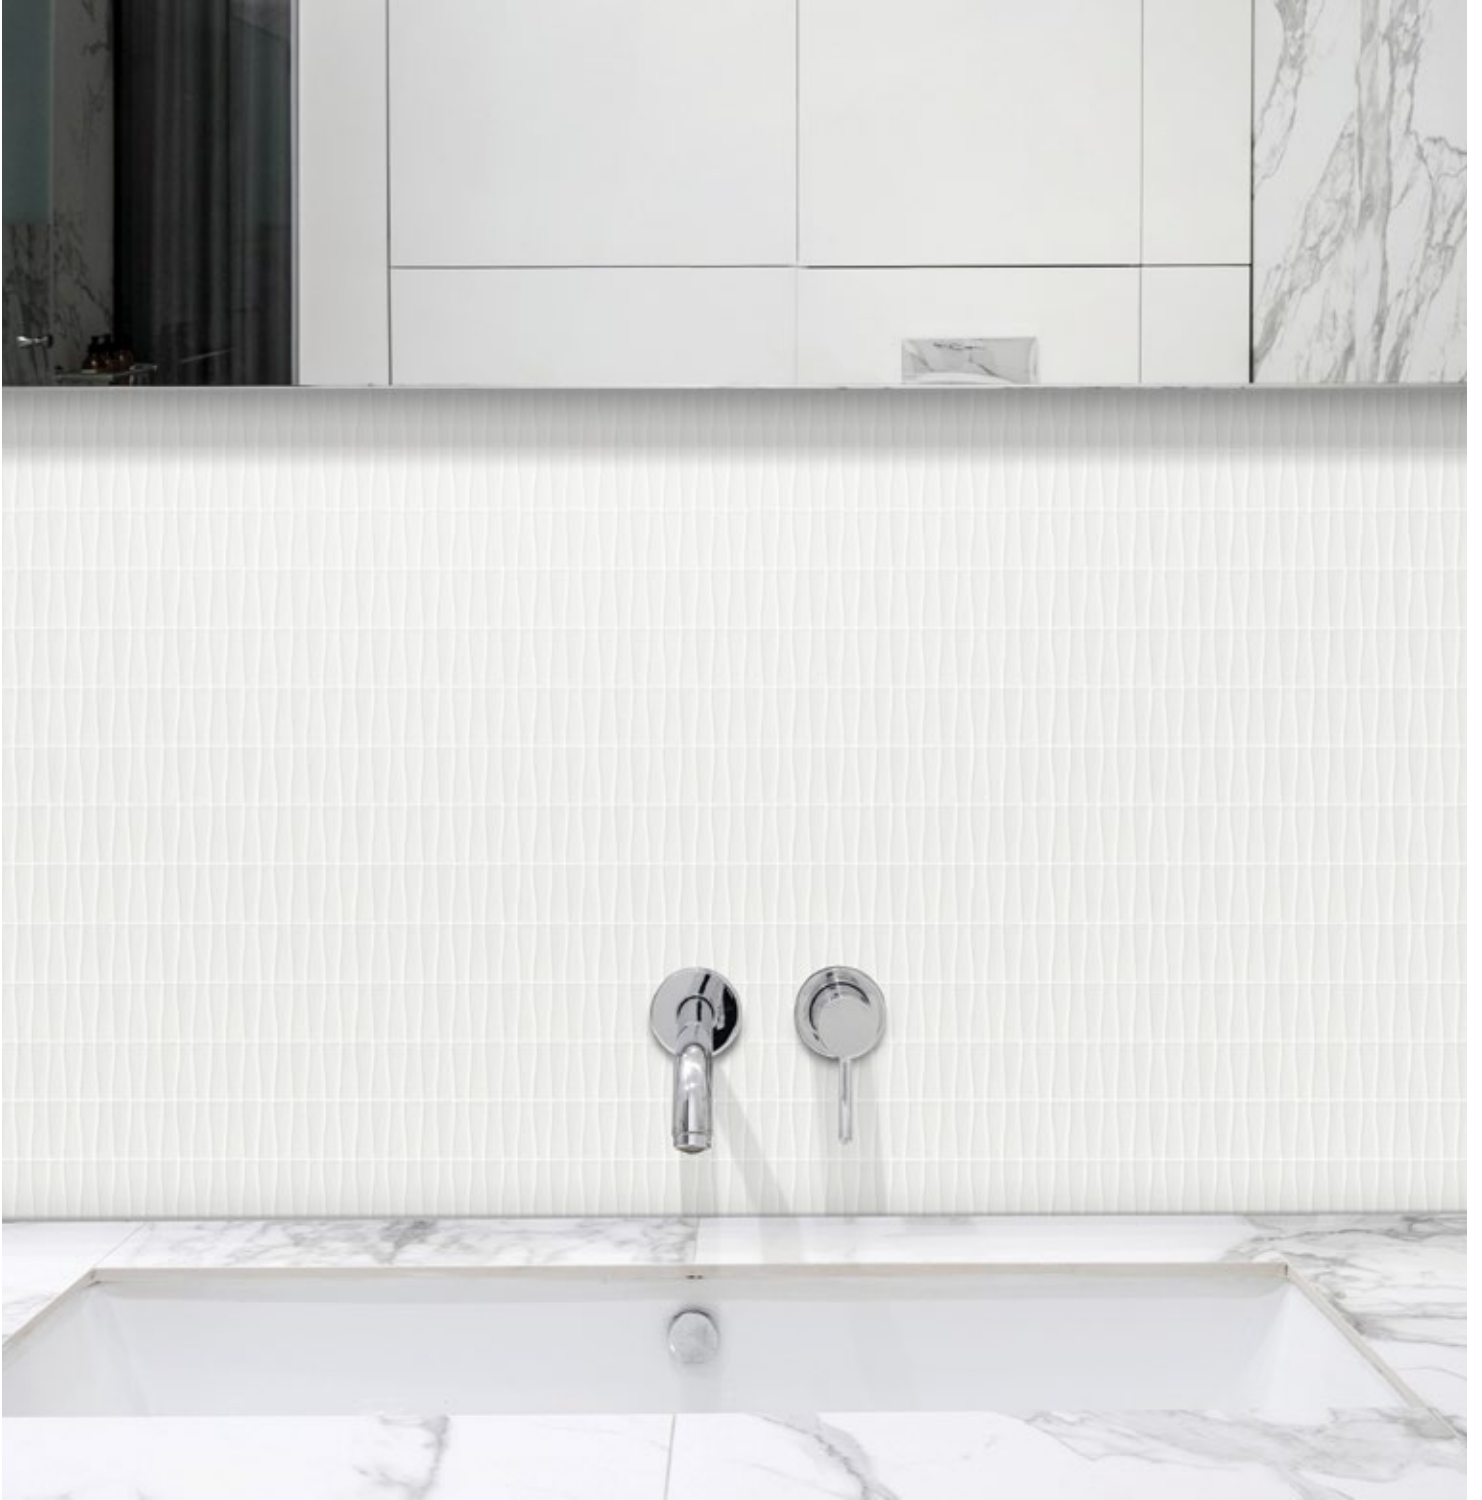

BT1 - BOTTLE