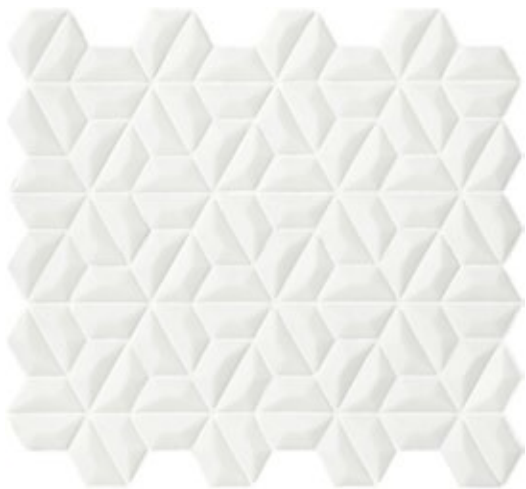

Piece Size: 3/4"x1 7/8"
Unit: 10 1/5" x 11 4/5"
Unit Yield: 0.84 sqft
Sold By: Box
Box Yield: 8.36 sqft
Sheets per Box: 10
Color: Cloud
Material: Recycled Glass
Finish: matte
Edge: cast
Skew: MWOCST6