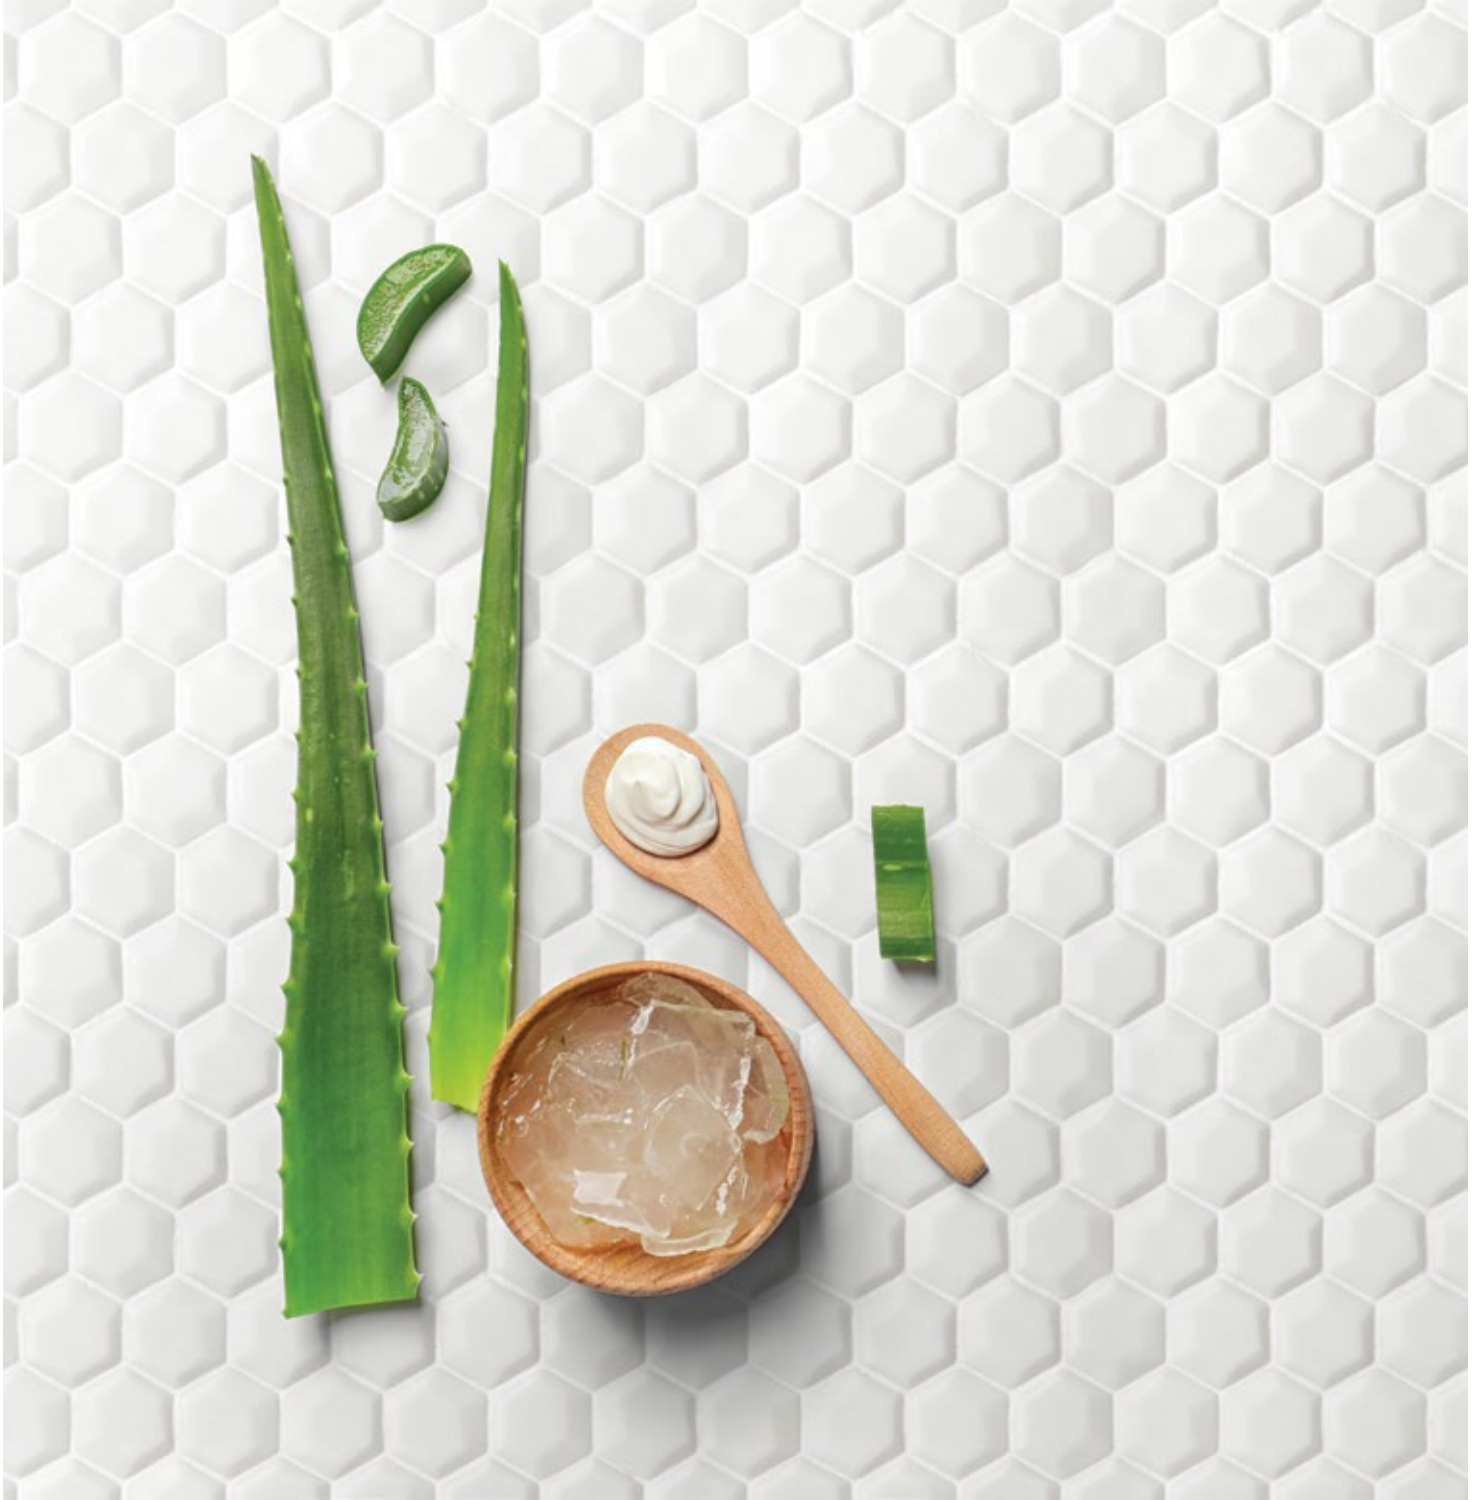

H5 - HEXAGON