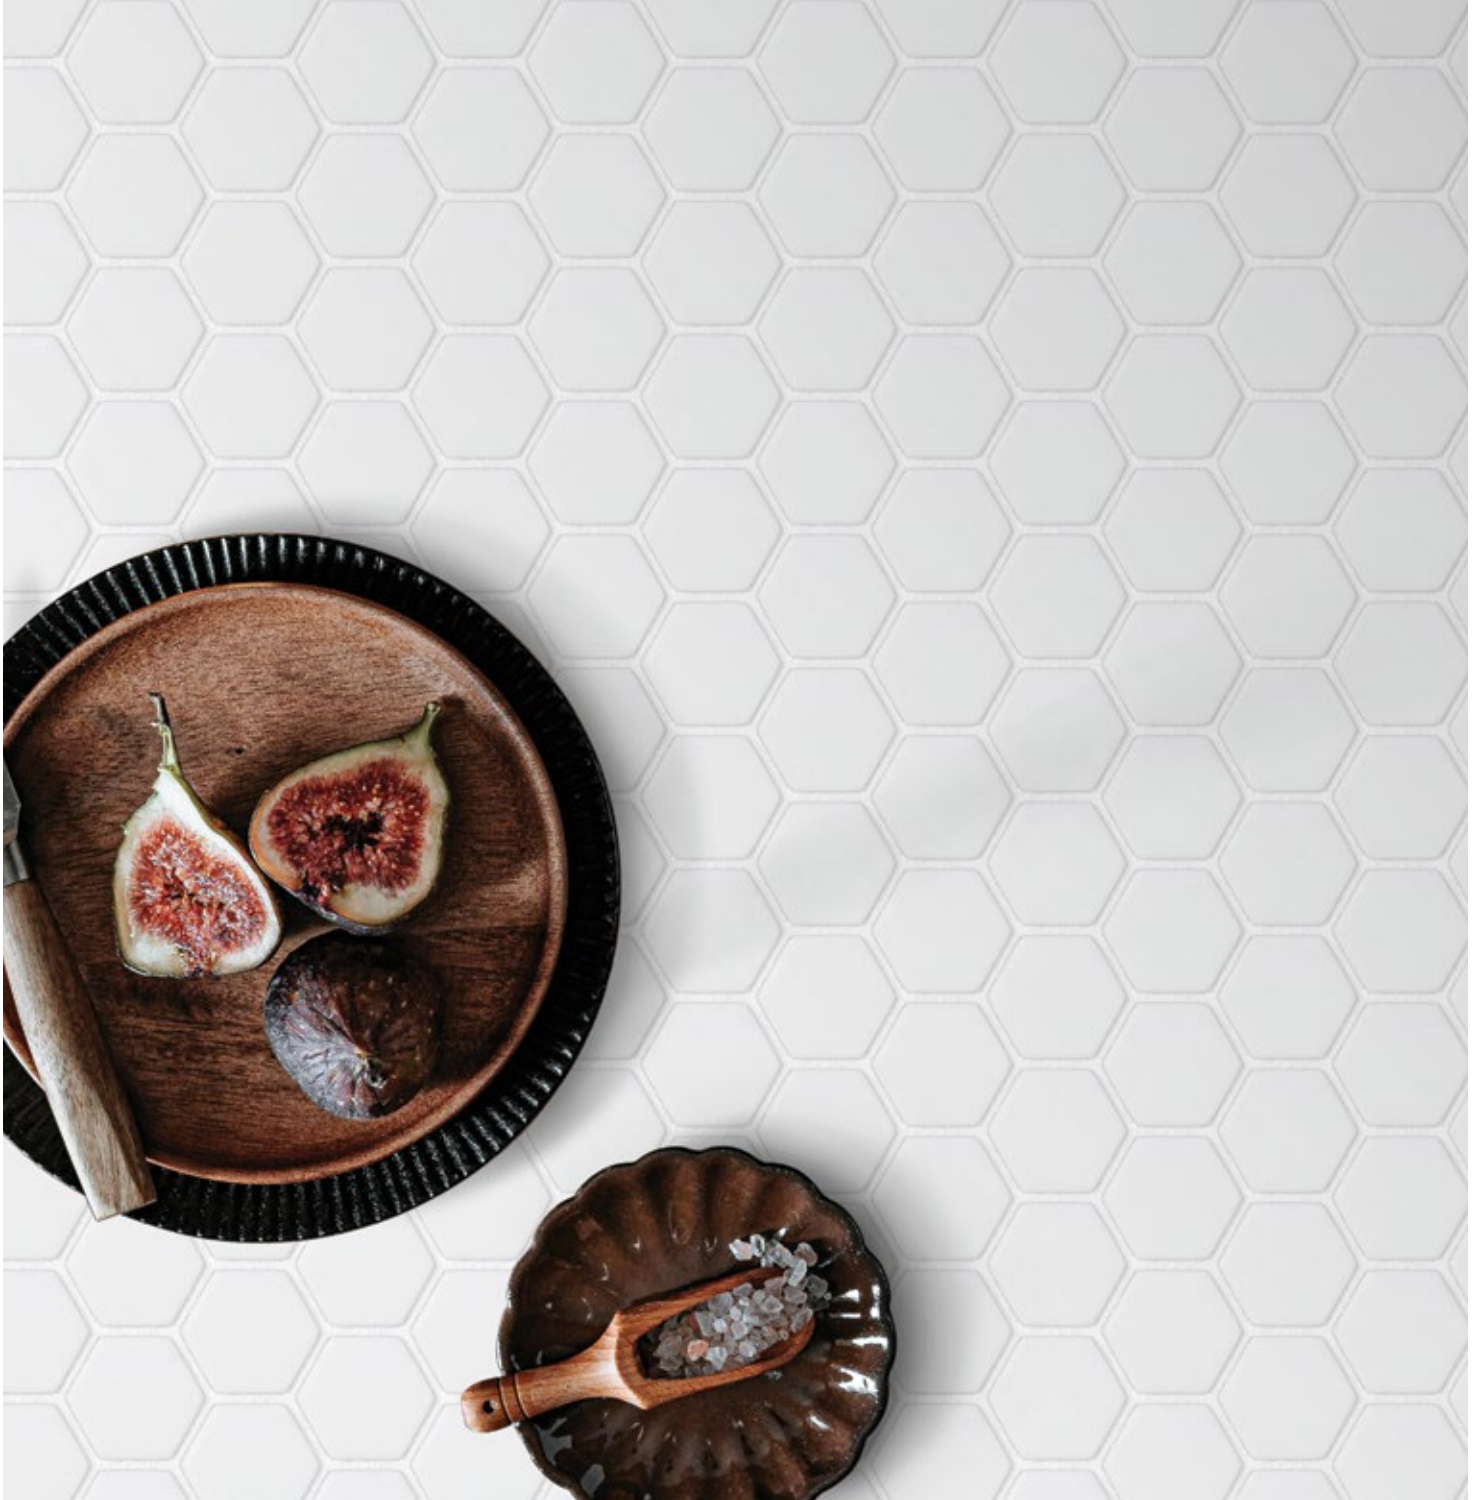

H8 - HEXAGON