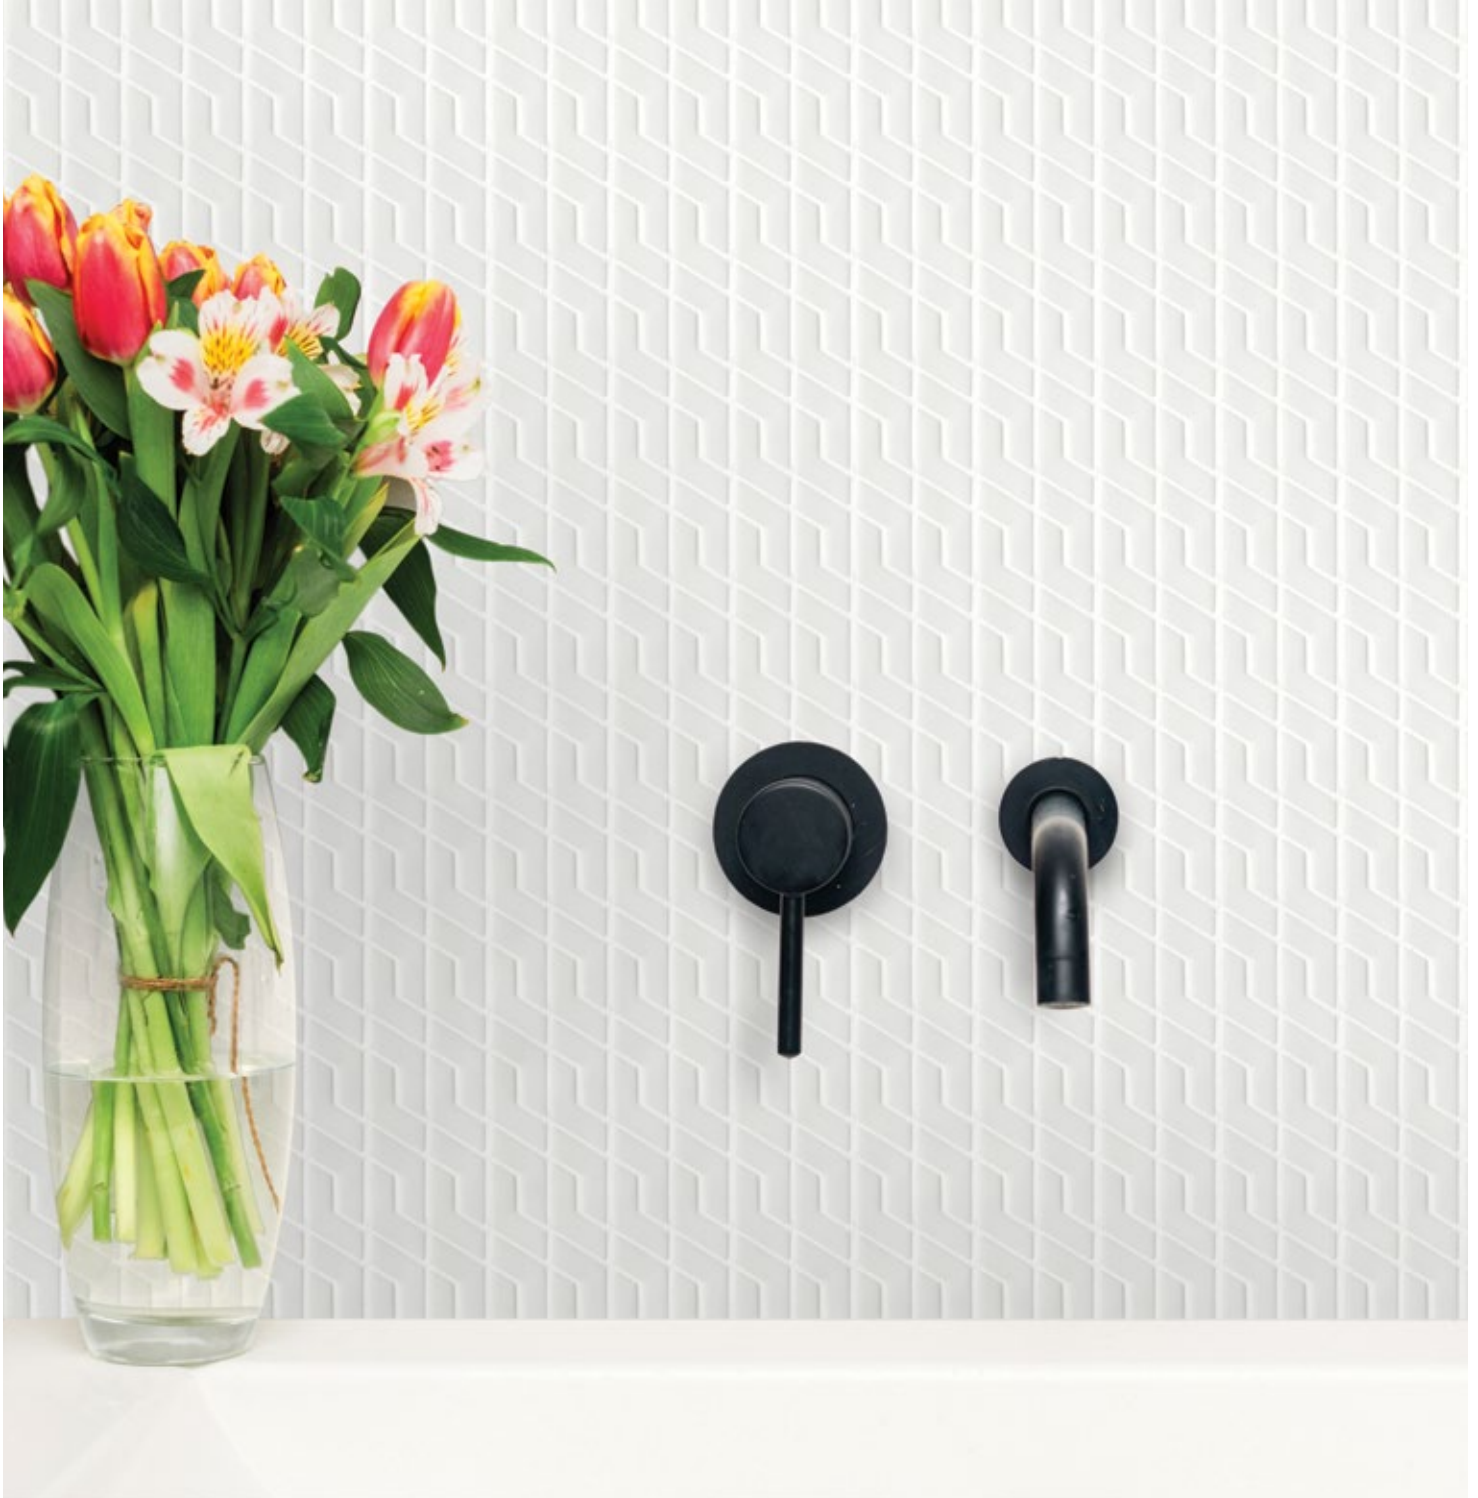

CV2 - CHEVRON