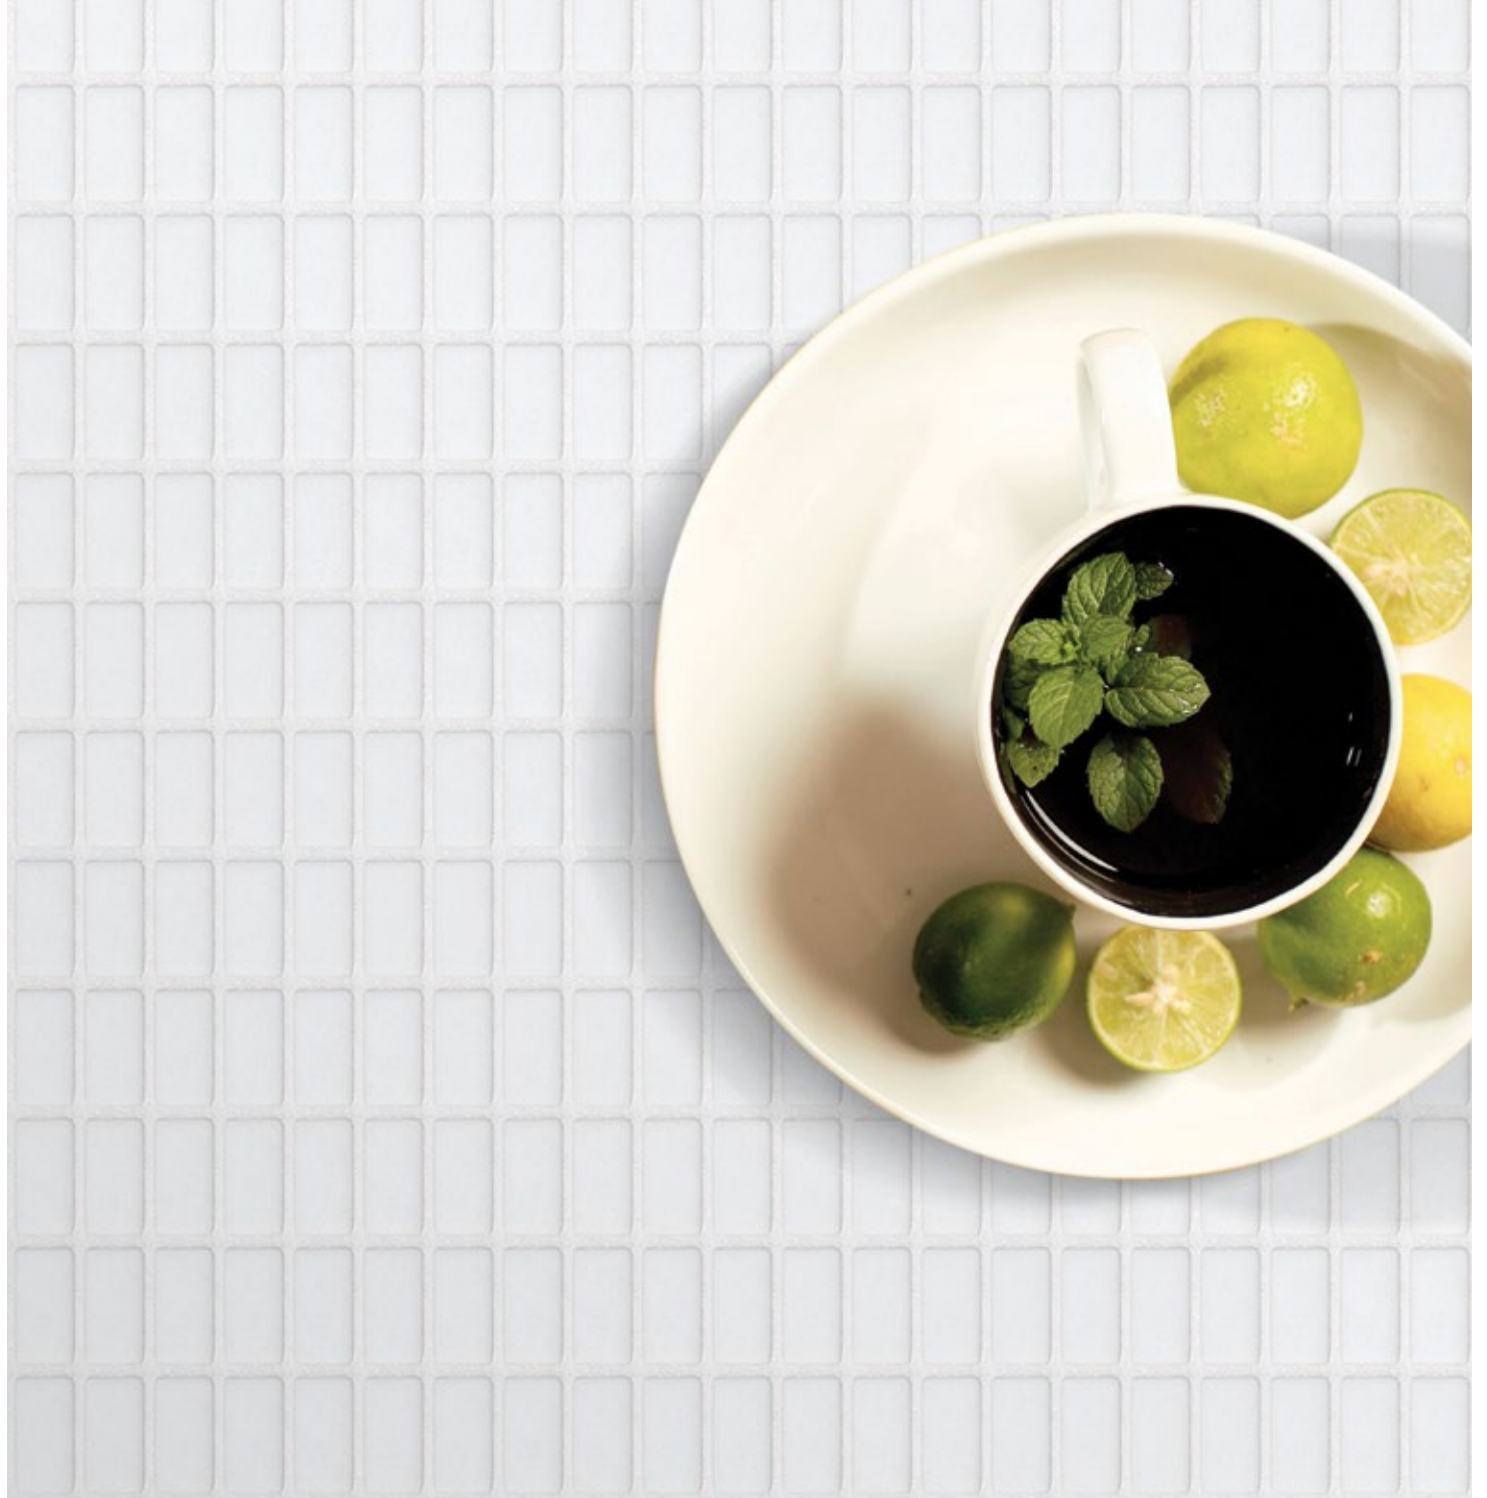

R13 - RECTANGLE