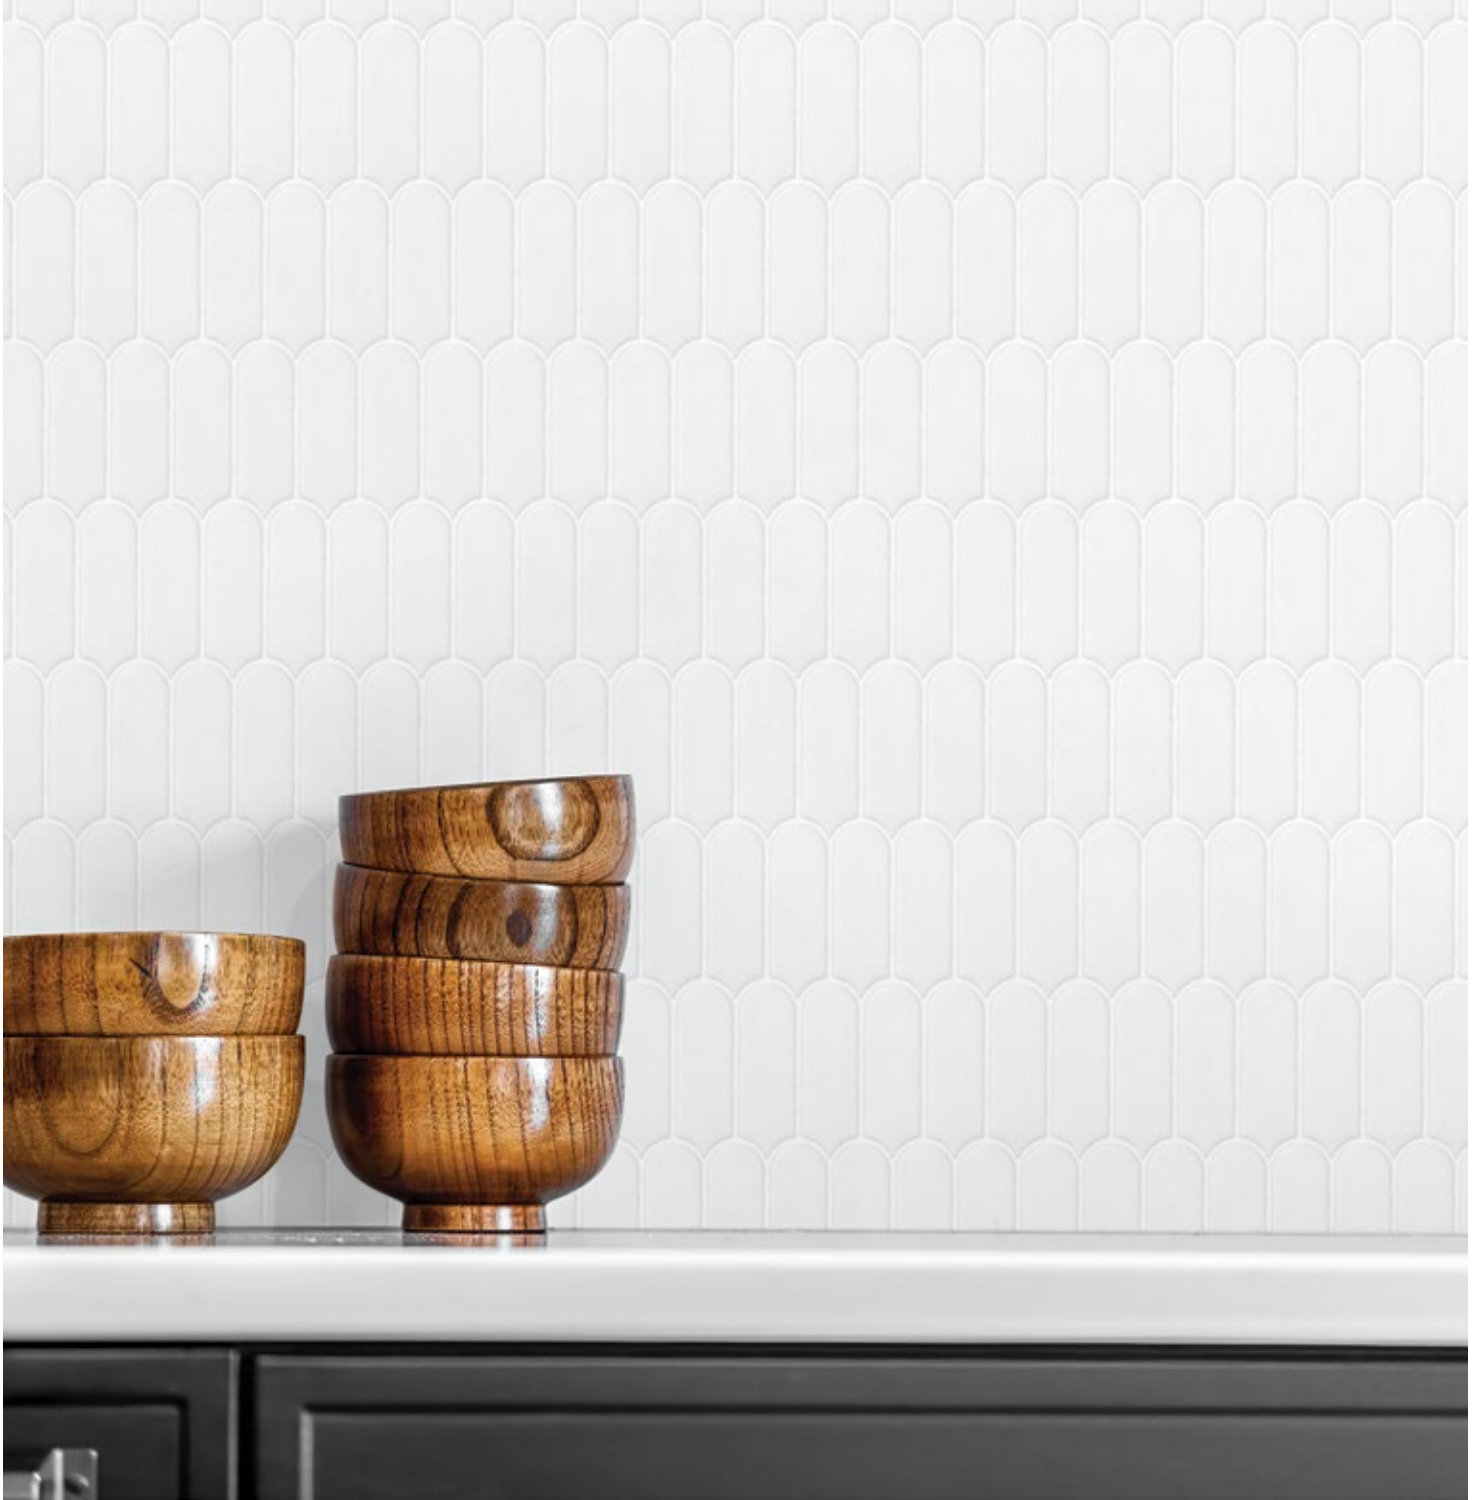

F3 - FAN

Piece Size: 1"x3"
Unit: 12 7/16" x 10 5/8"
Unit Yield: 0.93 sqft
Sold By: Box
Box Yield: 9.26 sqft
Sheets per Box: 10
Color: Cloud
Material: Recycled Glass
Finish: matte
Edge: cast
Skew: MWOCF3