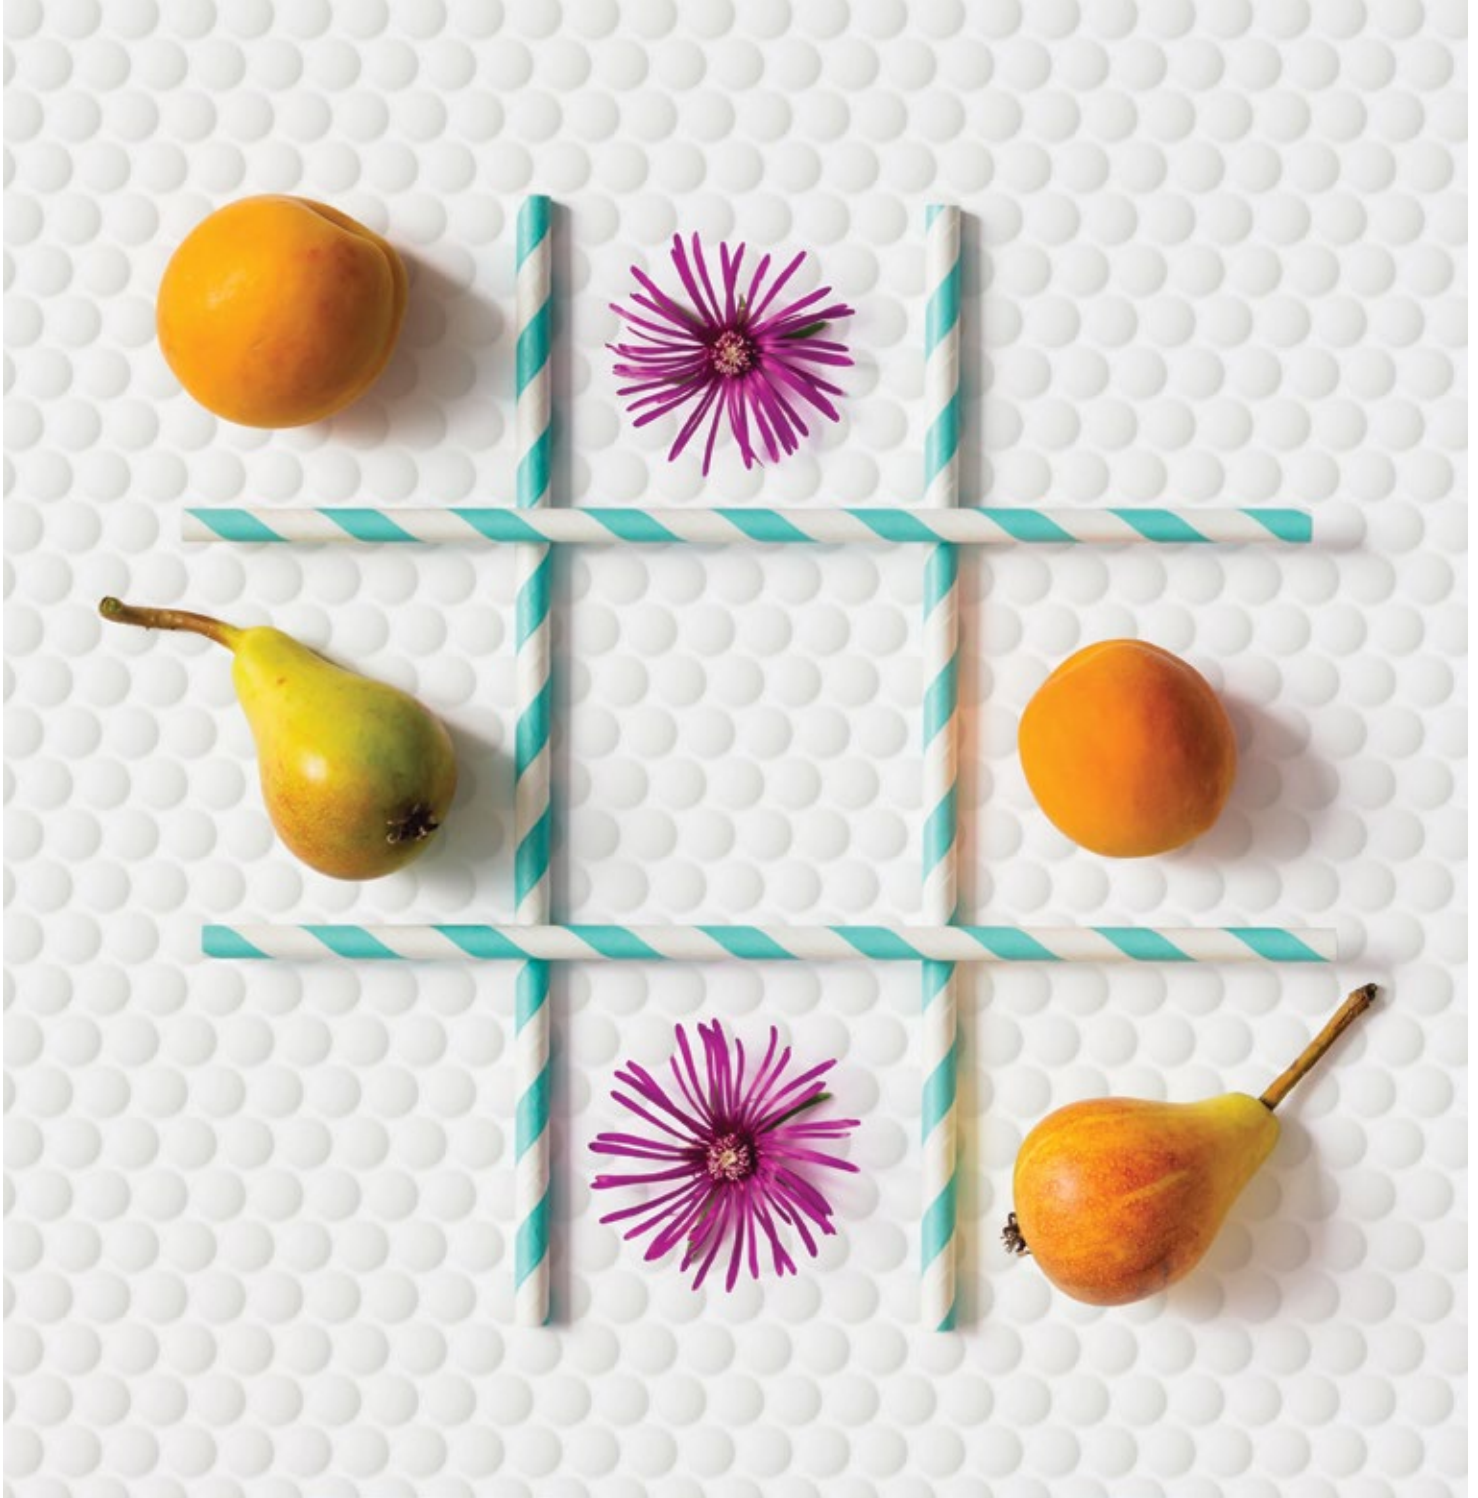

C1 - CIRCLE

Piece Size: 1/2"
Unit: 12 4/5" x 12 2/5"
Unit Yield: 1.01 sqft
Sold By: Box
Box Yield: 11.02 sqft
Sheets per Box: 10
Color: Cloud
Material: Recycled Glass
Finish: matte
Edge: cast
Skew: MWOCSC1