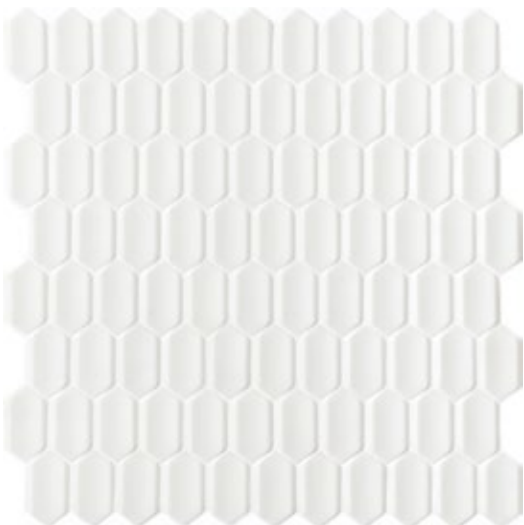

Piece Size: 1 7/8"x2"
Unit: 11 3/7" x 12 1/6"
Unit Yield: 0.96 sqft
Sold By: Box
Box Yield: 9.65 sqft
Sheets per Box: 10
Color: Cloud
Material: Recycled Glass
Finish: matte
Edge: cast
Skew: MWOCB2