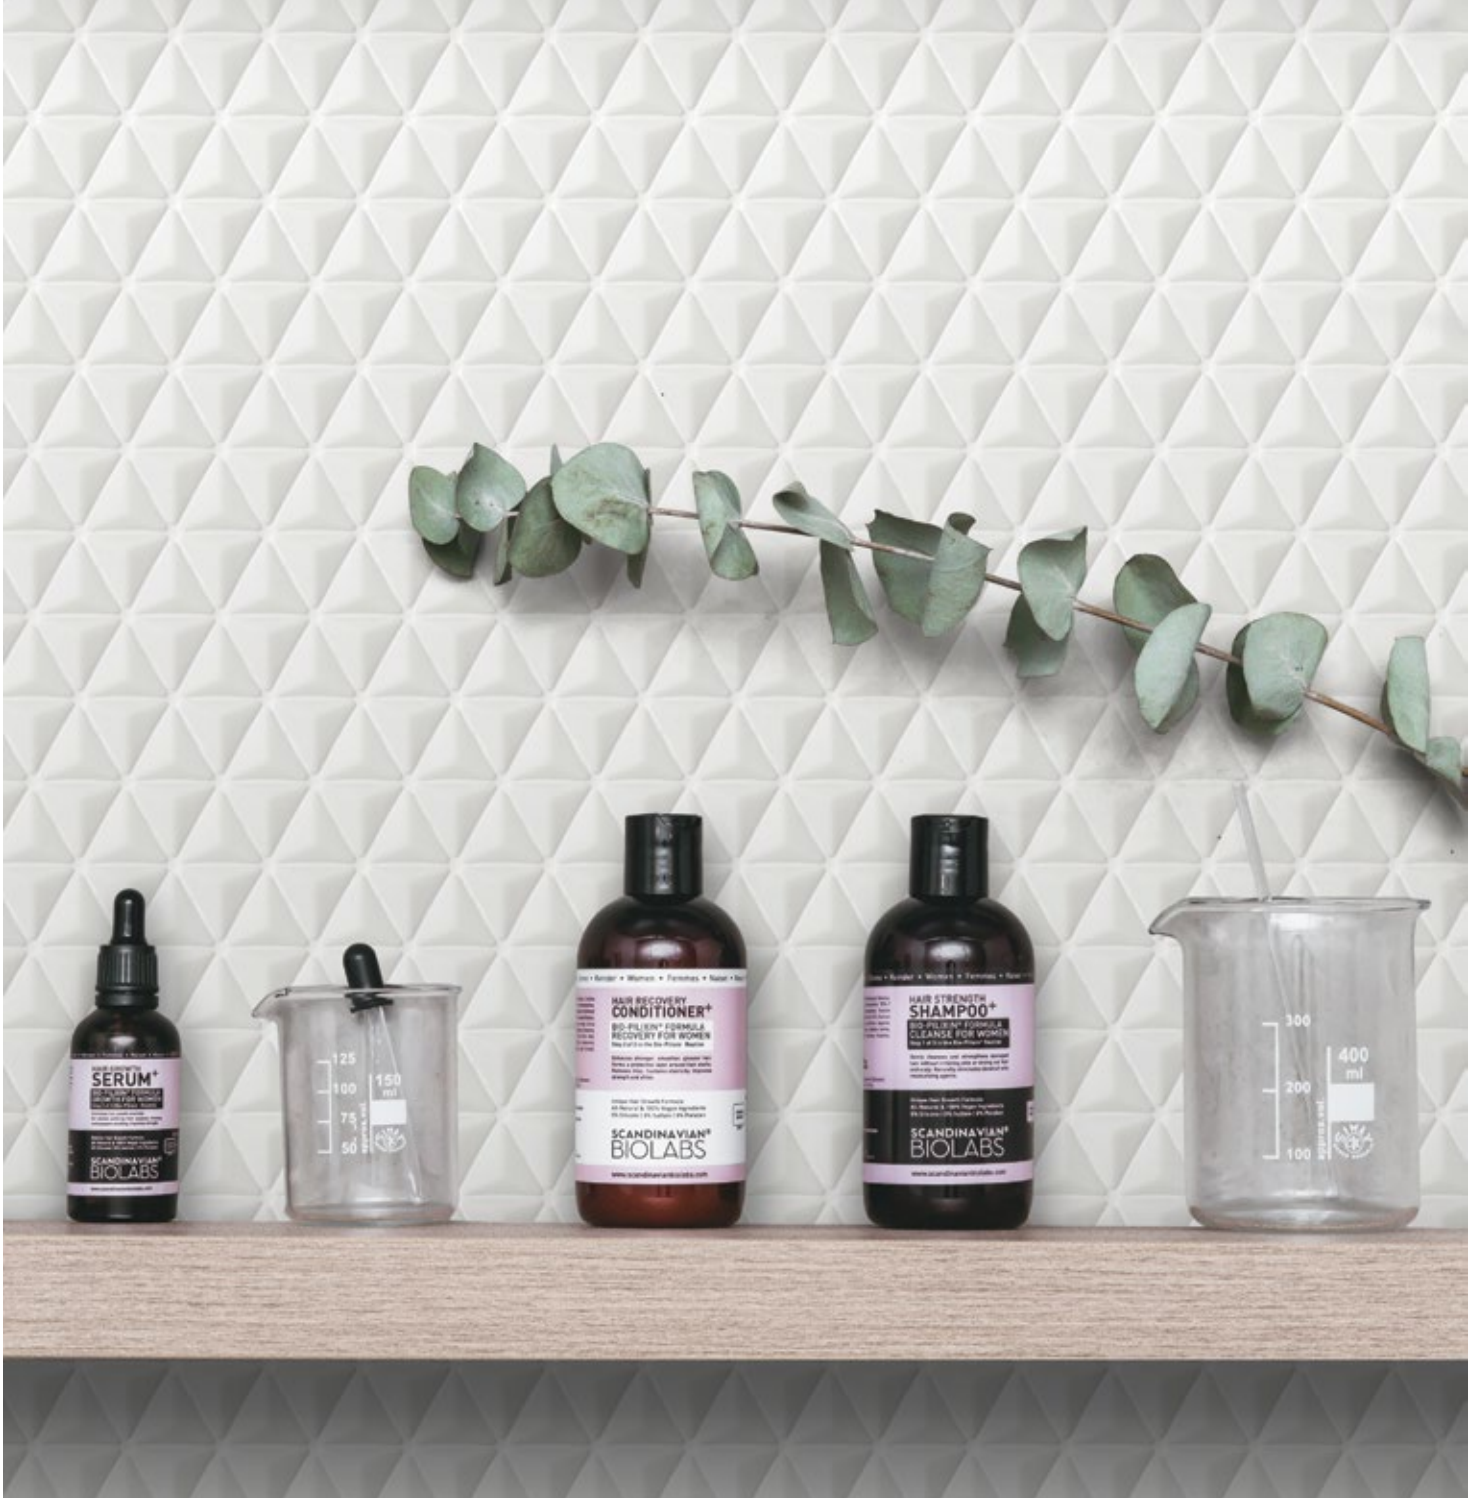

TR2 - TRIANGLE