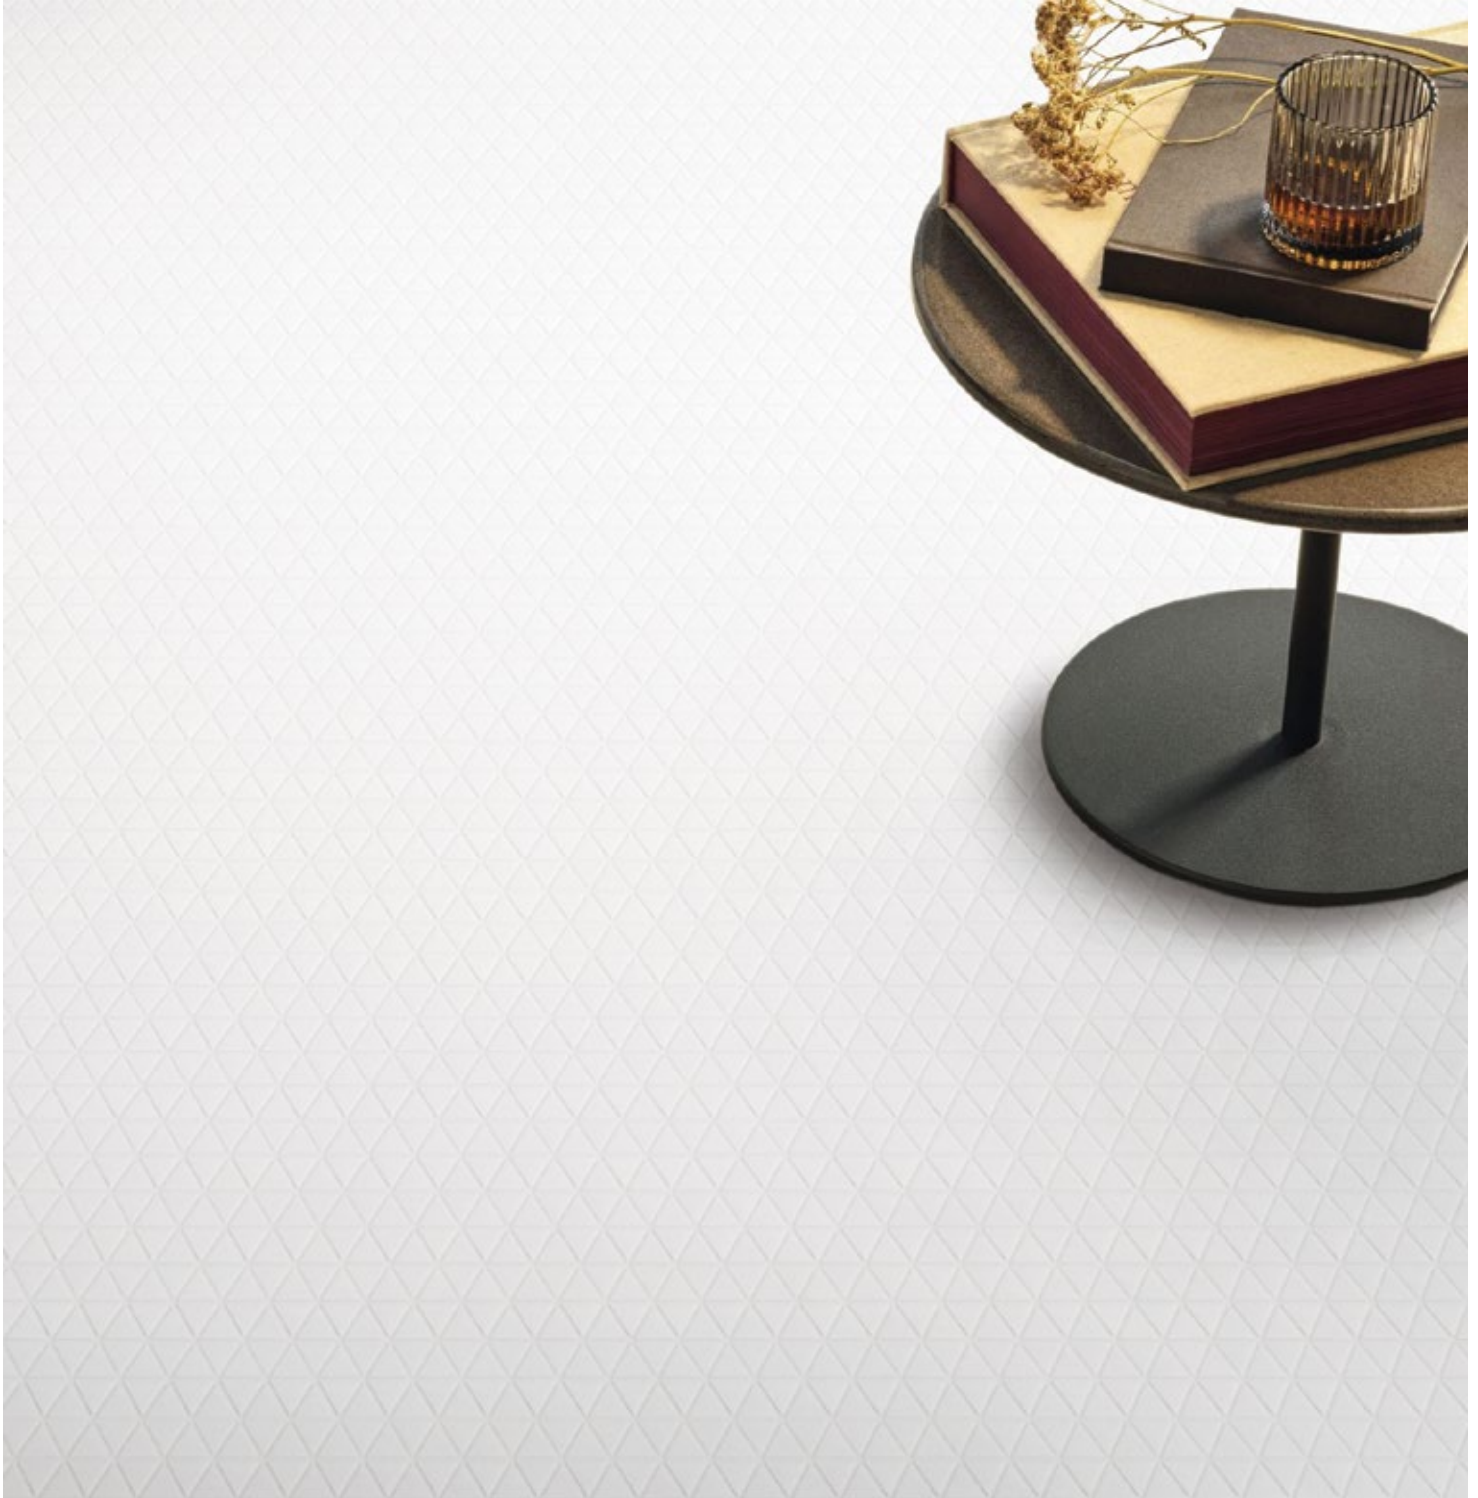

TR1 - TRIANGLE