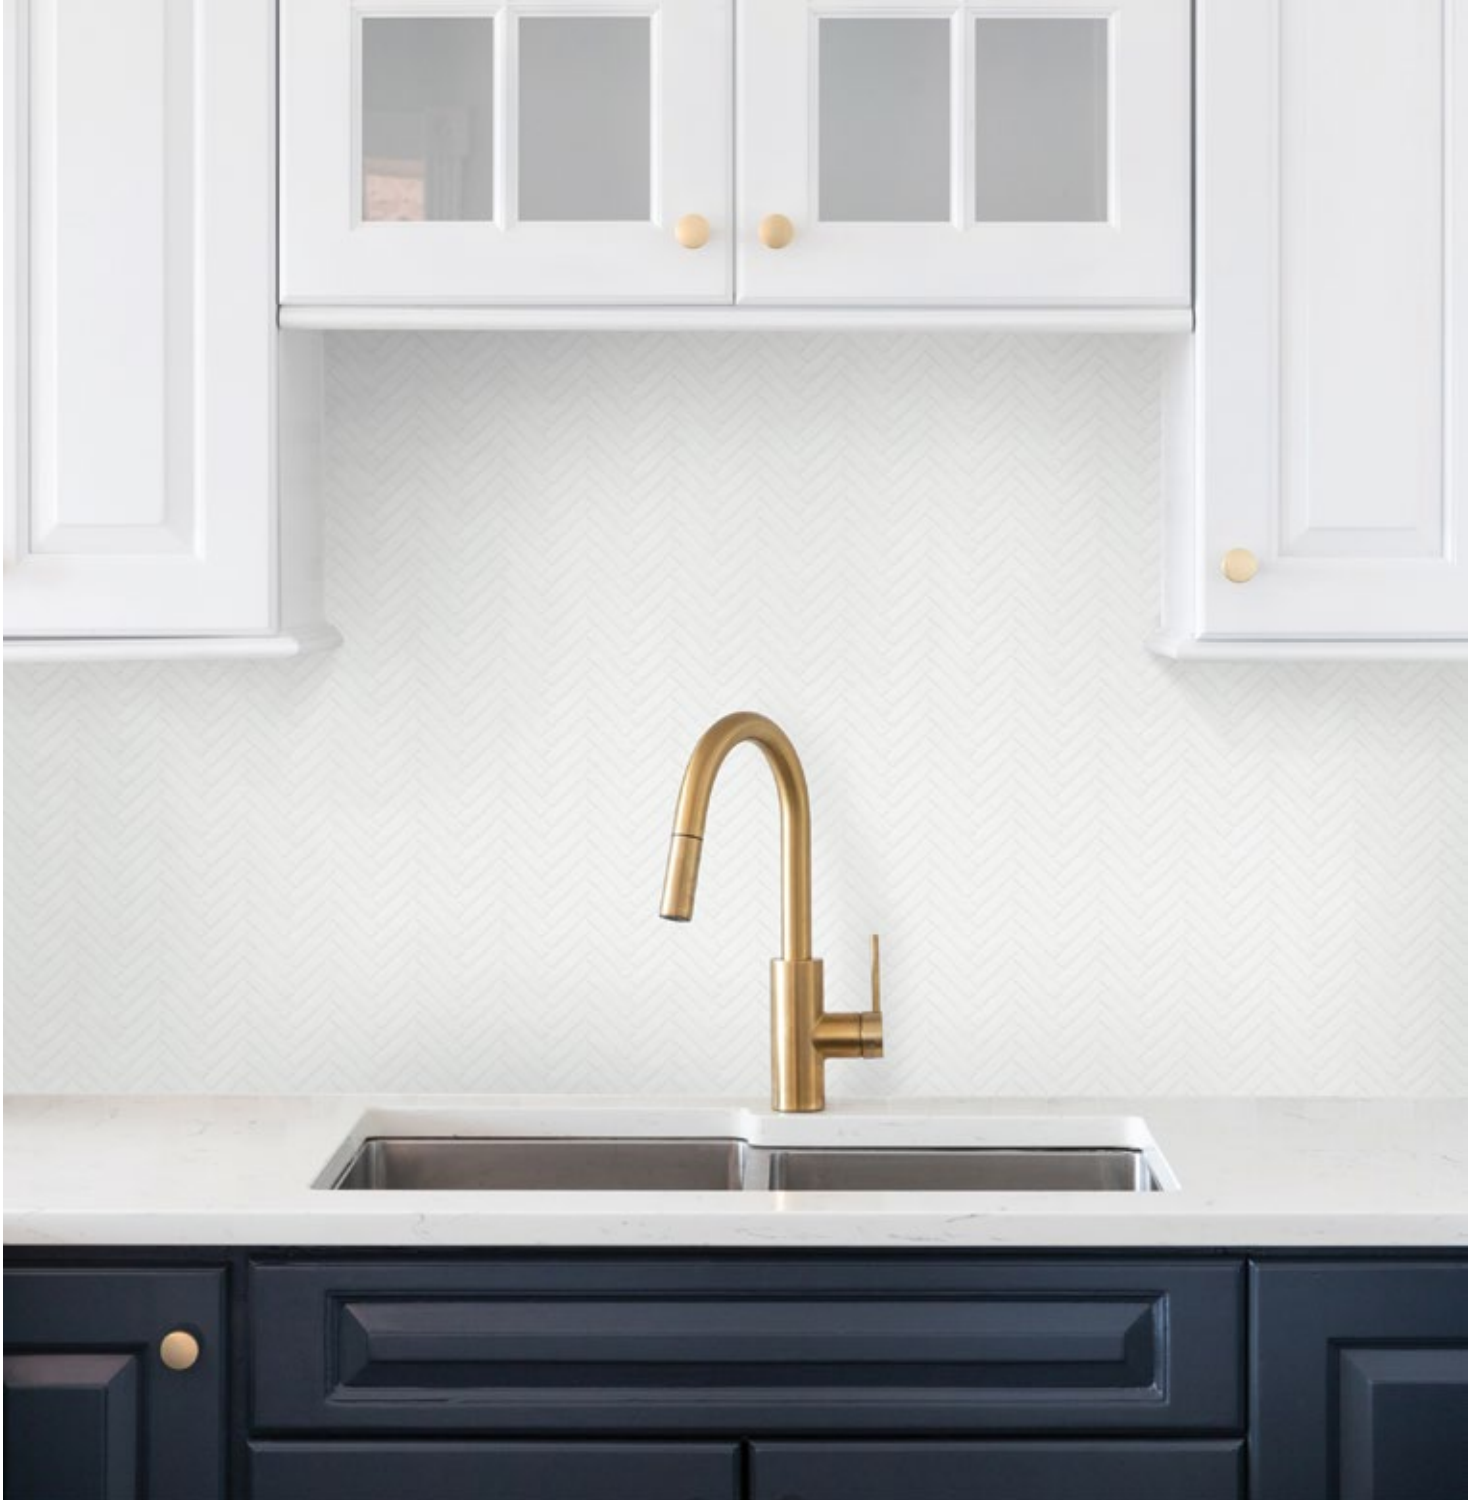

R10 - RECTANGLE