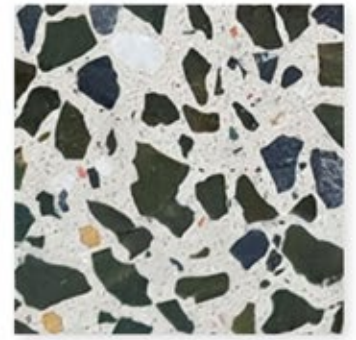

NOMAD
terrazzo