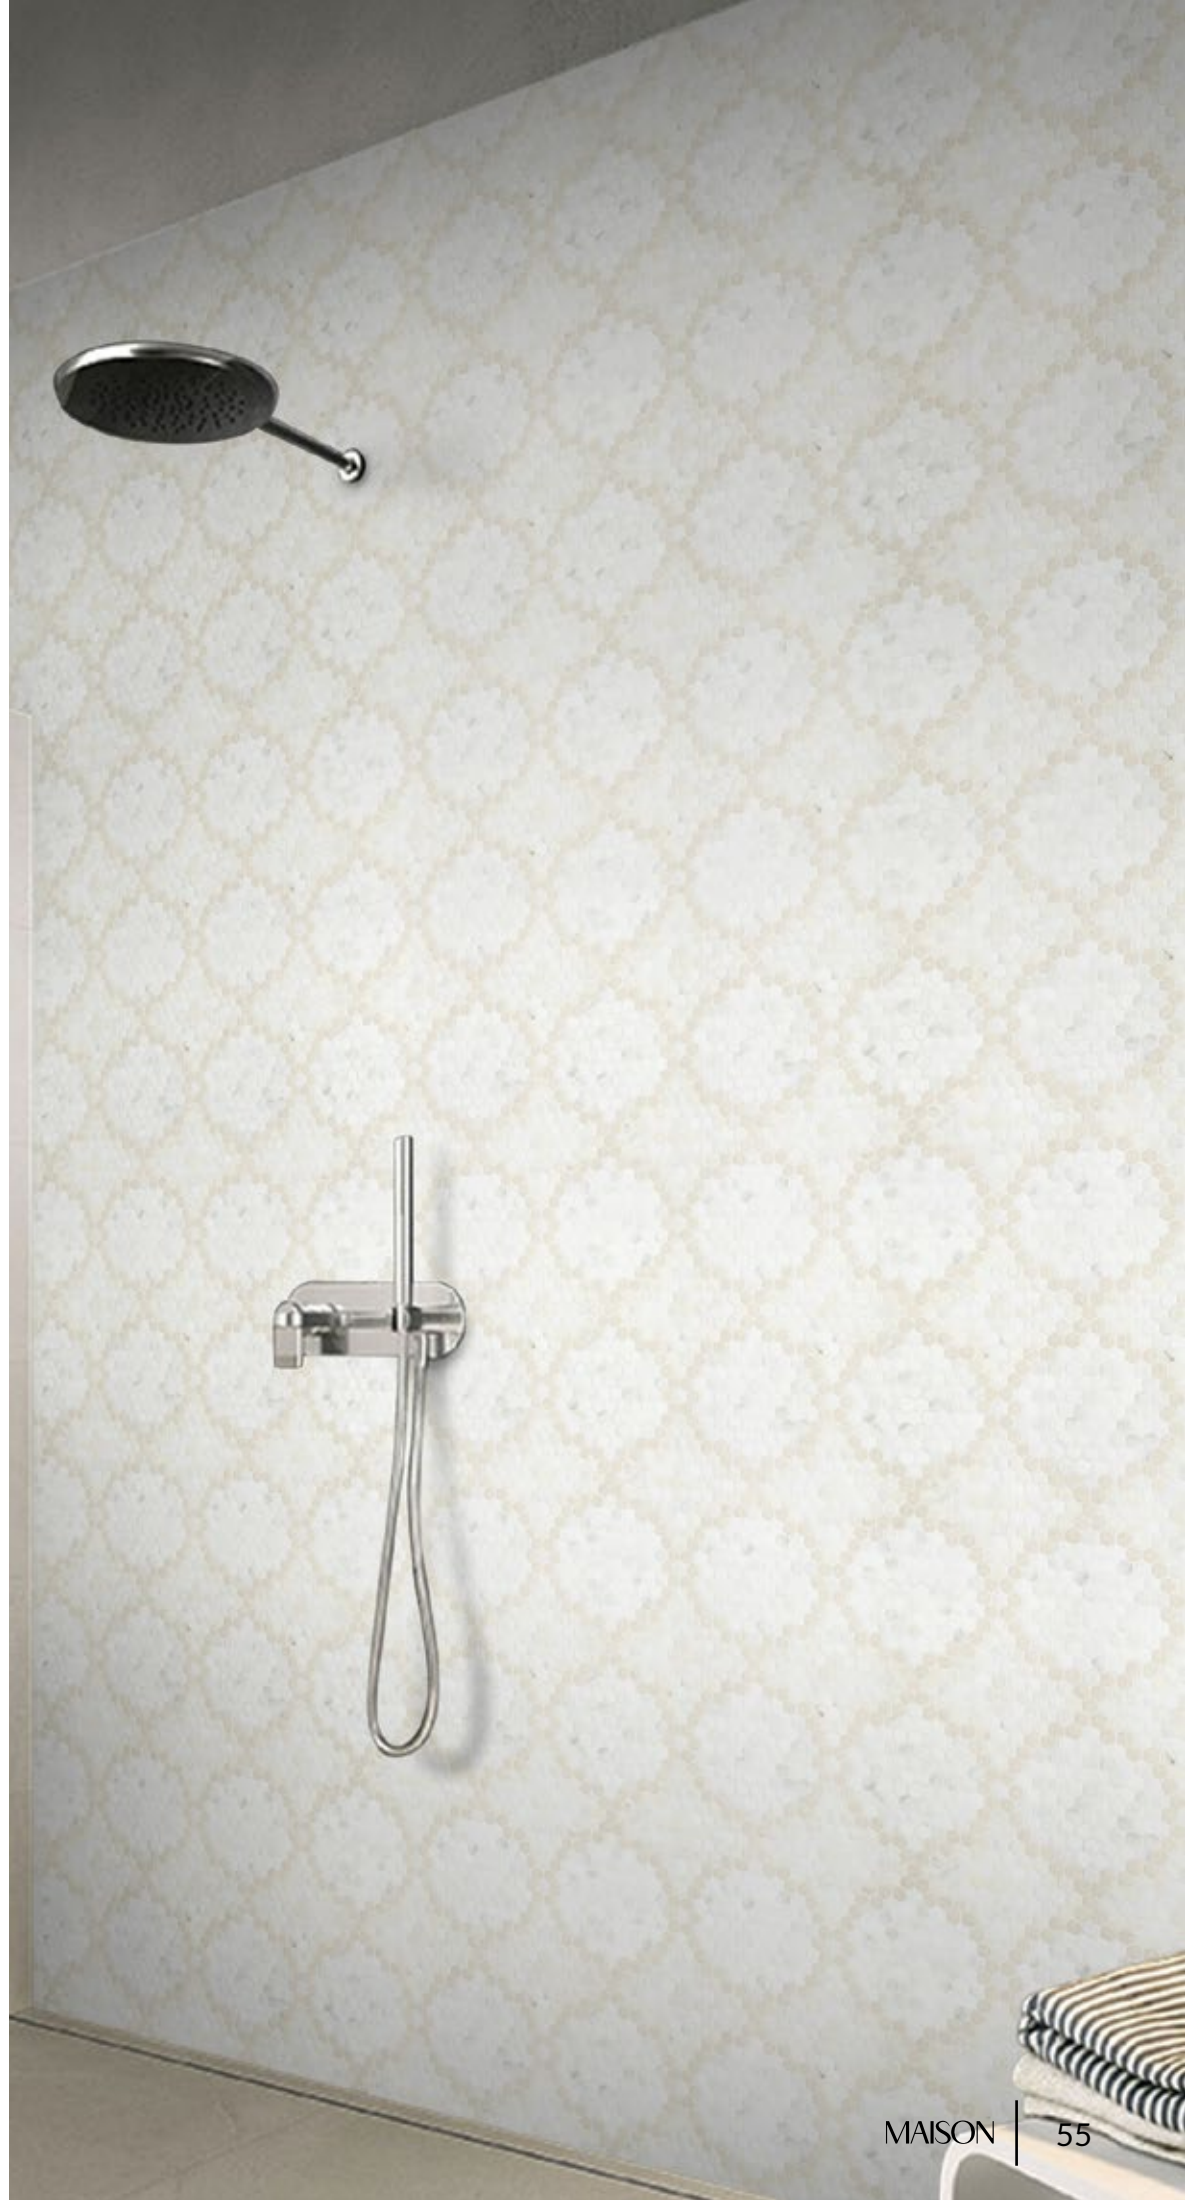

Effect:
Blanc marble
Calacatta marble
Calacatta Luna marble
Cosse limestone

POETRY OF LIGHT

The tones of Orpheum almost glow with the warmth of morning sun.

MOSAIC MATINEE →

Is there a better time of day to take an invigorating shower than the start of your day? We suggest to drink in the light of day with the mosaic Orpheum. A pattern powerful enough to cover your shower yet subtle enough to run the full wall.