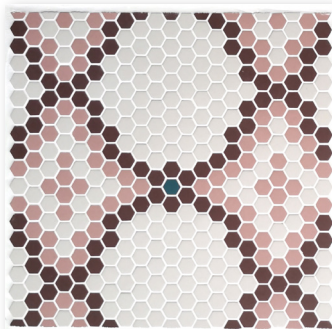

BIJOU
Cloud, Canvas, Clary, Peacock & Honey

BONTON
Cloud, Raisin, Antigua, Linen & Salmon

CABARET
Cloud, Peacock, Teal, Sapphire, Salmon & Petal

COMMIDIA
Cloud, Petal, Currant & Raisin

FOLLIES
Cloud, Oasis, Pond, Cay, Nile & Porcelain

FORTUNE
Cloud, Parchment, Juniper & Mint

FROLIC
Cloud, Oslo, River, Slate & Rosewood

HOUDINI
Cloud, Ash, Oslo & Bayou

JUBILEE
Cloud, Grove, Canvas & Oleander

LEGEND
Cloud, Porcelain, Flaxen & Ash

LYCEUM
Cloud, Linen, Thyme, Cascade, Scarlet & Dusty

NOUVEAUX
Cloud, Parchment, Artichoke, Clary & Twilight

ORPHEUM
Pumice, Salmon, Clay & Peacock

REVUE
Cloud, Porcelain, Pebble, Clary & Wasabi

WAVERLEY
Cloud, Pine, Peacock, Sapphire & Caramel

12" x 12" / S35 per board
CONCEPT / RESTORATION
BOARDS