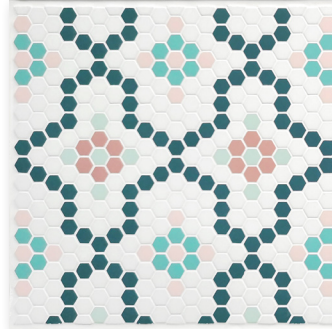

BIJOU
Cloud, Canvas, Clary, Peacock & Honey

BONTON
Cloud, Raisin, Antigua, Linen & Salmon

CABARET
Cloud, Peacock, Teal, Sapphire, Salmon & Petal

COMMIDIA
Cloud, Petal, Currant & Raisin

FOLLIES
Cloud, Oasis, Pond, Cay, Nile & Porcelain

FORTUNE
Cloud, Parchment, Juniper & Mint

FROLIC
Cloud, Oslo, River, Slate & Rosewood

HOUDINI
Cloud, Ash, Oslo & Bayou

JUBILEE
Cloud, Grove, Canvas & Oleander

LEGEND
Cloud, Porcelain, Flaxen & Ash

LYCEUM
Cloud, Linen, Thyme, Cascade, Scarlet & Dusty

NOUVEAUX
Cloud, Parchment, Artichoke, Clary & Twilight

ORPHEUM
Pumice, Salmon, Clay & Peacock

REVUE
Cloud, Porcelain, Pebble, Clary & Wasabi

WAVERLEY
Cloud, Pine, Peacock, Sapphire & Caramel

12" x 12" / S35 per board
CONCEPT / RESTORATION
BOARDS