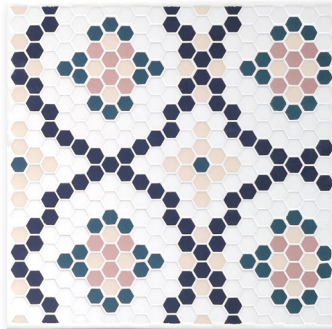

BIJOU
Cloud, Canvas, Clary, Peacock & Honey

BONTON
Cloud, Raisin, Antigua, Linen & Salmon

CABARET
Cloud, Peacock, Teal, Sapphire, Salmon & Petal

COMMIDIA
Cloud, Petal, Currant & Raisin

FOLLIES
Cloud, Oasis, Pond, Cay, Nile & Porcelain

FORTUNE
Cloud, Parchment, Juniper & Mint

FROLIC
Cloud, Oslo, River, Slate & Rosewood

HOUDINI
Cloud, Ash, Oslo & Bayou

JUBILEE
Cloud, Grove, Canvas & Oleander

LEGEND
Cloud, Porcelain, Flaxen & Ash

LYCEUM
Cloud, Linen, Thyme, Cascade, Scarlet & Dusty

NOUVEAUX
Cloud, Parchment, Artichoke, Clary & Twilight

ORPHEUM
Pumice, Salmon, Clay & Peacock

REVUE
Cloud, Porcelain, Pebble, Clary & Wasabi

WAVERLEY
Cloud, Pine, Peacock, Sapphire & Caramel

12" x 12" / S35 per board
CONCEPT / RESTORATION
BOARDS