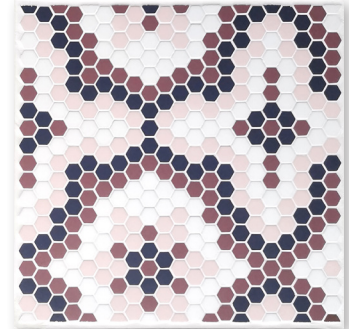

BIJOU
Cloud, Canvas, Clary, Peacock & Honey

BONTON
Cloud, Raisin, Antigua, Linen & Salmon

CABARET
Cloud, Peacock, Teal, Sapphire, Salmon & Petal

COMMIDIA
Cloud, Petal, Currant & Raisin

FOLLIES
Cloud, Oasis, Pond, Cay, Nile & Porcelain

FORTUNE
Cloud, Parchment, Juniper & Mint

FROLIC
Cloud, Oslo, River, Slate & Rosewood

HOUDINI
Cloud, Ash, Oslo & Bayou

JUBILEE
Cloud, Grove, Canvas & Oleander

LEGEND
Cloud, Porcelain, Flaxen & Ash

LYCEUM
Cloud, Linen, Thyme, Cascade, Scarlet & Dusty

NOUVEAUX
Cloud, Parchment, Artichoke, Clary & Twilight

ORPHEUM
Pumice, Salmon, Clay & Peacock

REVUE
Cloud, Porcelain, Pebble, Clary & Wasabi

WAVERLEY
Cloud, Pine, Peacock, Sapphire & Caramel

12" x 12" / S35 per board
CONCEPT / RESTORATION
BOARDS