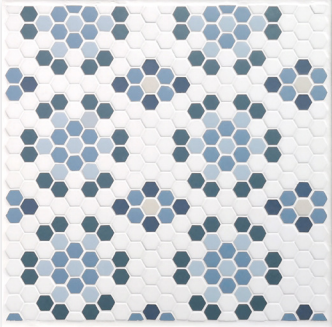

BIJOU
Cloud, Canvas, Clary, Peacock & Honey

BONTON
Cloud, Raisin, Antigua, Linen & Salmon

CABARET
Cloud, Peacock, Teal, Sapphire, Salmon & Petal

COMMIDIA
Cloud, Petal, Currant & Raisin

FOLLIES
Cloud, Oasis, Pond, Cay, Nile & Porcelain

FORTUNE
Cloud, Parchment, Juniper & Mint

FROLIC
Cloud, Oslo, River, Slate & Rosewood

HOUDINI
Cloud, Ash, Oslo & Bayou

JUBILEE
Cloud, Grove, Canvas & Oleander

LEGEND
Cloud, Porcelain, Flaxen & Ash

LYCEUM
Cloud, Linen, Thyme, Cascade, Scarlet & Dusty

NOUVEAUX
Cloud, Parchment, Artichoke, Clary & Twilight

ORPHEUM
Pumice, Salmon, Clay & Peacock

REVUE
Cloud, Porcelain, Pebble, Clary & Wasabi

WAVERLEY
Cloud, Pine, Peacock, Sapphire & Caramel

12" x 12" / S35 per board
CONCEPT / RESTORATION
BOARDS