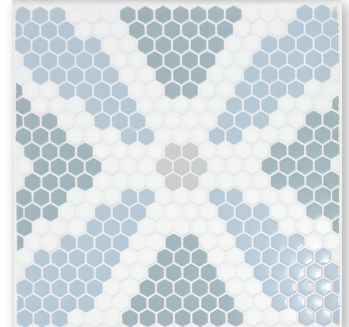

BIJOU
Cloud, Canvas, Clary, Peacock & Honey

BONTON
Cloud, Raisin, Antigua, Linen & Salmon

CABARET
Cloud, Peacock, Teal, Sapphire, Salmon & Petal

COMMIDIA
Cloud, Petal, Currant & Raisin

FOLLIES
Cloud, Oasis, Pond, Cay, Nile & Porcelain

FORTUNE
Cloud, Parchment, Juniper & Mint

FROLIC
Cloud, Oslo, River, Slate & Rosewood

HOUDINI
Cloud, Ash, Oslo & Bayou

JUBILEE
Cloud, Grove, Canvas & Oleander

LEGEND
Cloud, Porcelain, Flaxen & Ash

LYCEUM
Cloud, Linen, Thyme, Cascade, Scarlet & Dusty

NOUVEAUX
Cloud, Parchment, Artichoke, Clary & Twilight

ORPHEUM
Pumice, Salmon, Clay & Peacock

REVUE
Cloud, Porcelain, Pebble, Clary & Wasabi

WAVERLEY
Cloud, Pine, Peacock, Sapphire & Caramel

12" x 12" / S35 per board
CONCEPT / RESTORATION
BOARDS