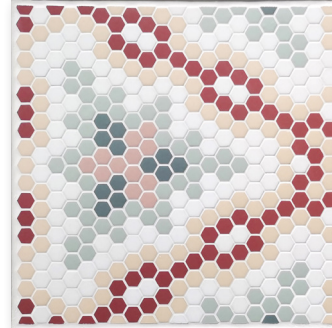

BIJOU
Cloud, Canvas, Clary, Peacock & Honey

BONTON
Cloud, Raisin, Antigua, Linen & Salmon

CABARET
Cloud, Peacock, Teal, Sapphire, Salmon & Petal

COMMIDIA
Cloud, Petal, Currant & Raisin

FOLLIES
Cloud, Oasis, Pond, Cay, Nile & Porcelain

FORTUNE
Cloud, Parchment, Juniper & Mint

FROLIC
Cloud, Oslo, River, Slate & Rosewood

HOUDINI
Cloud, Ash, Oslo & Bayou

JUBILEE
Cloud, Grove, Canvas & Oleander

LEGEND
Cloud, Porcelain, Flaxen & Ash

LYCEUM
Cloud, Linen, Thyme, Cascade, Scarlet & Dusty

NOUVEAUX
Cloud, Parchment, Artichoke, Clary & Twilight

ORPHEUM
Pumice, Salmon, Clay & Peacock

REVUE
Cloud, Porcelain, Pebble, Clary & Wasabi

WAVERLEY
Cloud, Pine, Peacock, Sapphire & Caramel

12" x 12" / S35 per board
CONCEPT / RESTORATION
BOARDS