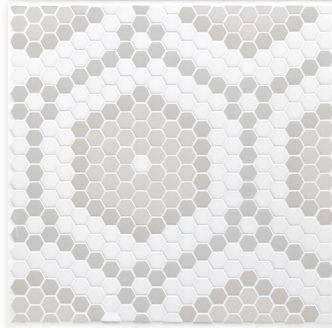

BIJOU
Cloud, Canvas, Clary, Peacock & Honey

BONTON
Cloud, Raisin, Antigua, Linen & Salmon

CABARET
Cloud, Peacock, Teal, Sapphire, Salmon & Petal

COMMIDIA
Cloud, Petal, Currant & Raisin

FOLLIES
Cloud, Oasis, Pond, Cay, Nile & Porcelain

FORTUNE
Cloud, Parchment, Juniper & Mint

FROLIC
Cloud, Oslo, River, Slate & Rosewood

HOUDINI
Cloud, Ash, Oslo & Bayou

JUBILEE
Cloud, Grove, Canvas & Oleander

LEGEND
Cloud, Porcelain, Flaxen & Ash

LYCEUM
Cloud, Linen, Thyme, Cascade, Scarlet & Dusty

NOUVEAUX
Cloud, Parchment, Artichoke, Clary & Twilight

ORPHEUM
Pumice, Salmon, Clay & Peacock

REVUE
Cloud, Porcelain, Pebble, Clary & Wasabi

WAVERLEY
Cloud, Pine, Peacock, Sapphire & Caramel

12" x 12" / S35 per board
CONCEPT / RESTORATION
BOARDS