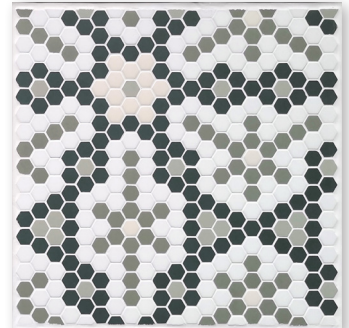

BIJOU
Cloud, Canvas, Clary, Peacock & Honey

BONTON
Cloud, Raisin, Antigua, Linen & Salmon

CABARET
Cloud, Peacock, Teal, Sapphire, Salmon & Petal

COMMIDIA
Cloud, Petal, Currant & Raisin

FOLLIES
Cloud, Oasis, Pond, Cay, Nile & Porcelain

FORTUNE
Cloud, Parchment, Juniper & Mint

FROLIC
Cloud, Oslo, River, Slate & Rosewood

HOUDINI
Cloud, Ash, Oslo & Bayou

JUBILEE
Cloud, Grove, Canvas & Oleander

LEGEND
Cloud, Porcelain, Flaxen & Ash

LYCEUM
Cloud, Linen, Thyme, Cascade, Scarlet & Dusty

NOUVEAUX
Cloud, Parchment, Artichoke, Clary & Twilight

ORPHEUM
Pumice, Salmon, Clay & Peacock

REVUE
Cloud, Porcelain, Pebble, Clary & Wasabi

WAVERLEY
Cloud, Pine, Peacock, Sapphire & Caramel

12" x 12" / S35 per board
CONCEPT / RESTORATION
BOARDS