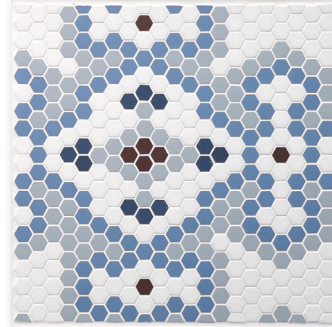

BIJOU
Cloud, Canvas, Clary, Peacock & Honey

BONTON
Cloud, Raisin, Antigua, Linen & Salmon

CABARET
Cloud, Peacock, Teal, Sapphire, Salmon & Petal

COMMIDIA
Cloud, Petal, Currant & Raisin

FOLLIES
Cloud, Oasis, Pond, Cay, Nile & Porcelain

FORTUNE
Cloud, Parchment, Juniper & Mint

FROLIC
Cloud, Oslo, River, Slate & Rosewood

HOUDINI
Cloud, Ash, Oslo & Bayou

JUBILEE
Cloud, Grove, Canvas & Oleander

LEGEND
Cloud, Porcelain, Flaxen & Ash

LYCEUM
Cloud, Linen, Thyme, Cascade, Scarlet & Dusty

NOUVEAUX
Cloud, Parchment, Artichoke, Clary & Twilight

ORPHEUM
Pumice, Salmon, Clay & Peacock

REVUE
Cloud, Porcelain, Pebble, Clary & Wasabi

WAVERLEY
Cloud, Pine, Peacock, Sapphire & Caramel

12" x 12" / S35 per board
CONCEPT / RESTORATION
BOARDS