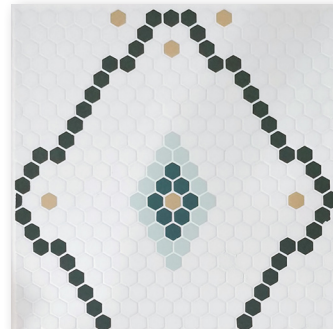

BIJOU
Cloud, Canvas, Clary, Peacock & Honey

BONTON
Cloud, Raisin, Antigua, Linen & Salmon

CABARET
Cloud, Peacock, Teal, Sapphire, Salmon & Petal

COMMIDIA
Cloud, Petal, Currant & Raisin

FOLLIES
Cloud, Oasis, Pond, Cay, Nile & Porcelain

FORTUNE
Cloud, Parchment, Juniper & Mint

FROLIC
Cloud, Oslo, River, Slate & Rosewood

HOUDINI
Cloud, Ash, Oslo & Bayou

JUBILEE
Cloud, Grove, Canvas & Oleander

LEGEND
Cloud, Porcelain, Flaxen & Ash

LYCEUM
Cloud, Linen, Thyme, Cascade, Scarlet & Dusty

NOUVEAUX
Cloud, Parchment, Artichoke, Clary & Twilight

ORPHEUM
Pumice, Salmon, Clay & Peacock

REVUE
Cloud, Porcelain, Pebble, Clary & Wasabi

WAVERLEY
Cloud, Pine, Peacock, Sapphire & Caramel

12" x 12" / S35 per board
CONCEPT / RESTORATION
BOARDS