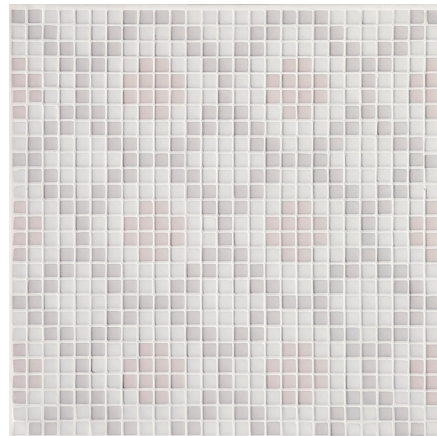

ARCHES OVALS
Cloud, Flaxen & Pumice

OASIS DIAMONDS
Cloud, Latte, Parchment
& Porcelain

OASIS DOMES
Cloud, Latte & Snow

OASIS SOLAR
Cloud, Flaxen & Pumice

OASIS STRIPE
Cloud, Latte, Porcelain & Snow

REFLECT
Cloud, Latte, Porcelain & Pumice

SOLAR
Flaxen, Latte & Pumice

STELLAR
Cloud, Latte & Pumice

STELLAR STAR
Cloud, Latte & Pumice

maisonsurface.com

12" x 12" CONCEPT BOARDS / PERSONAL SANCTUARY by PATRICIA BRAUNE made from Recycled Glass

\$35 per board