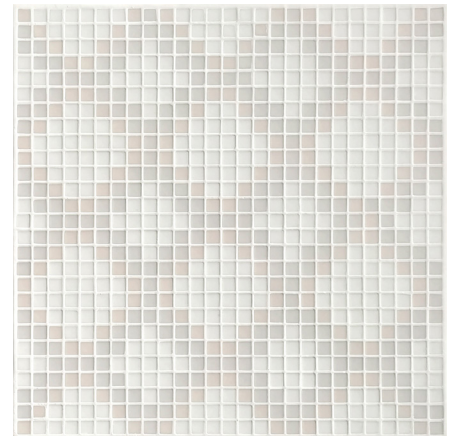

ARCHES OVALS
Cloud, Flaxen & Pumice

OASIS DIAMONDS
Cloud, Latte, Parchment
& Porcelain

OASIS DOMES
Cloud, Latte & Snow

OASIS SOLAR
Cloud, Flaxen & Pumice

OASIS STRIPE
Cloud, Latte, Porcelain & Snow

REFLECT
Cloud, Latte, Porcelain & Pumice

SOLAR
Flaxen, Latte & Pumice

STELLAR
Cloud, Latte & Pumice

STELLAR STAR
Cloud, Latte & Pumice

maisonsurface.com

12" x 12" CONCEPT BOARDS / PERSONAL SANCTUARY by PATRICIA BRAUNE made from Recycled Glass

\$35 per board