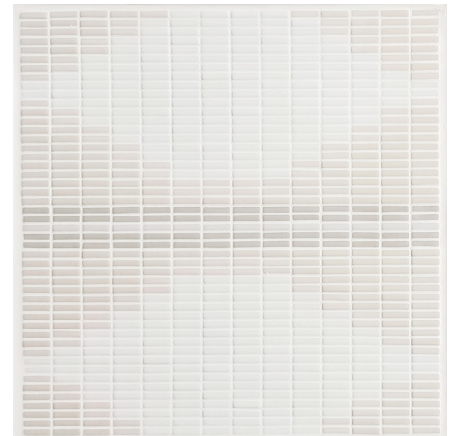

ARCHES OVALS
Cloud, Flaxen & Pumice

OASIS DIAMONDS
Cloud, Latte, Parchment
& Porcelain

OASIS DOMES
Cloud, Latte & Snow

OASIS SOLAR
Cloud, Flaxen & Pumice

OASIS STRIPE
Cloud, Latte, Porcelain & Snow

REFLECT
Cloud, Latte, Porcelain & Pumice

SOLAR
Flaxen, Latte & Pumice

STELLAR
Cloud, Latte & Pumice

STELLAR STAR
Cloud, Latte & Pumice

maisonsurface.com

12" x 12" CONCEPT BOARDS / PERSONAL SANCTUARY by PATRICIA BRAUNE made from Recycled Glass

\$35 per board