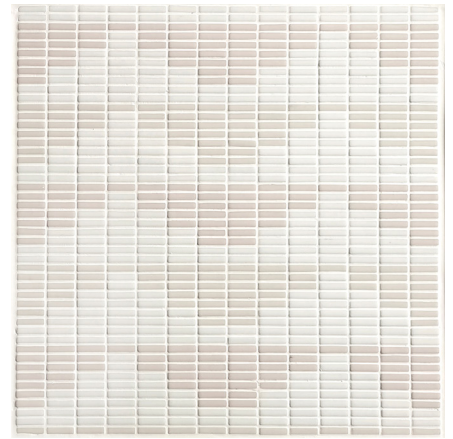

ARCHES OVALS
Cloud, Flaxen & Pumice

OASIS DIAMONDS
Cloud, Latte, Parchment
& Porcelain

OASIS DOMES
Cloud, Latte & Snow

OASIS SOLAR
Cloud, Flaxen & Pumice

OASIS STRIPE
Cloud, Latte, Porcelain & Snow

REFLECT
Cloud, Latte, Porcelain & Pumice

SOLAR
Flaxen, Latte & Pumice

STELLAR
Cloud, Latte & Pumice

STELLAR STAR
Cloud, Latte & Pumice

maisonsurface.com

12" x 12" CONCEPT BOARDS / PERSONAL SANCTUARY by PATRICIA BRAUNE made from Recycled Glass

\$35 per board