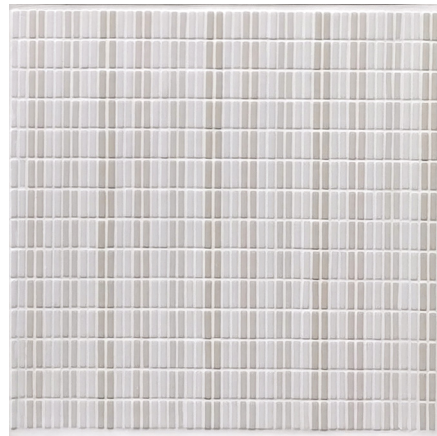

ARCHES OVALS
Cloud, Flaxen & Pumice

OASIS DIAMONDS
Cloud, Latte, Parchment
& Porcelain

OASIS DOMES
Cloud, Latte & Snow

OASIS SOLAR
Cloud, Flaxen & Pumice

OASIS STRIPE
Cloud, Latte, Porcelain & Snow

REFLECT
Cloud, Latte, Porcelain & Pumice

SOLAR
Flaxen, Latte & Pumice

STELLAR
Cloud, Latte & Pumice

STELLAR STAR
Cloud, Latte & Pumice

maisonsurface.com

12" x 12" CONCEPT BOARDS / PERSONAL SANCTUARY by PATRICIA BRAUNE made from Recycled Glass

\$35 per board