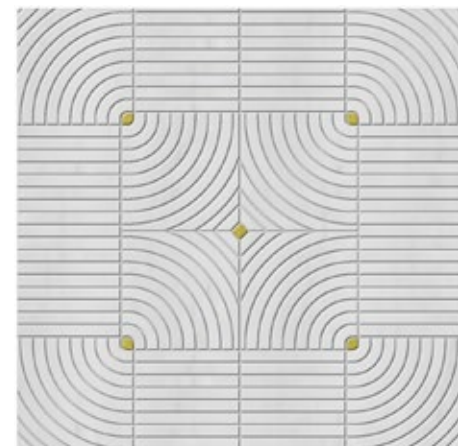

HEMINGWAY \$150 per board  
Calacatta H & Rosa H

GATSBY \$150 per board  
Calacatta Luna H & Rosa H

ASTAIRE \$150 per board  
Zebrano H & Thassos H

ASTAIRE \$150 per board  
Statuary H & Thassos H

CYD \$150 per board  
Blanc L & Calacatta Azure H