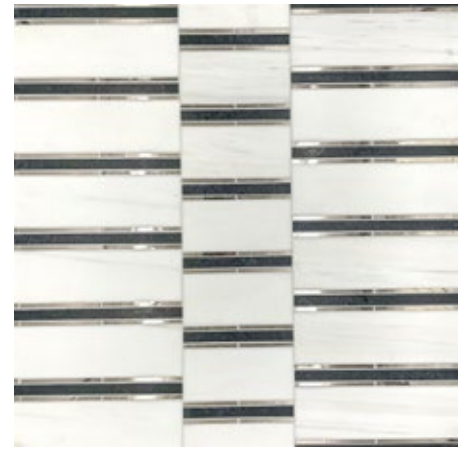

**HUXLEY**  
Blanc H & Gold brushed metal

\$150 per board

**TAFT**  
Blanc H, Noir L & Gold brushed metal

\$150 per board

**TATE**  
Blanc H, Noir L  
& Aluminum brushed metal

\$150 per board

**WEAVER**  
Calacatta Luna P, Noir P  
& Gold brushed metal