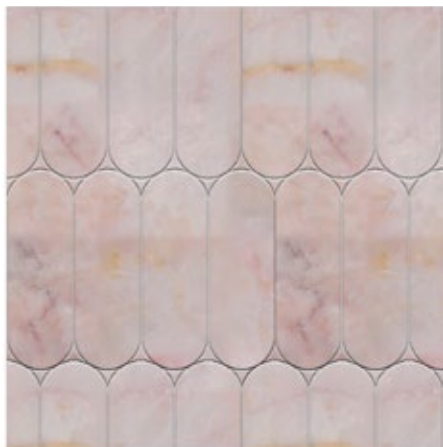

WEAVE 14  
Thassos L & T

\$100 per board

MAZE  
Calacatta Rosa H

\$150 per board

MAZE  
Blanc H

\$150 per board

MAZE  
Rose Cream H

\$150 per board