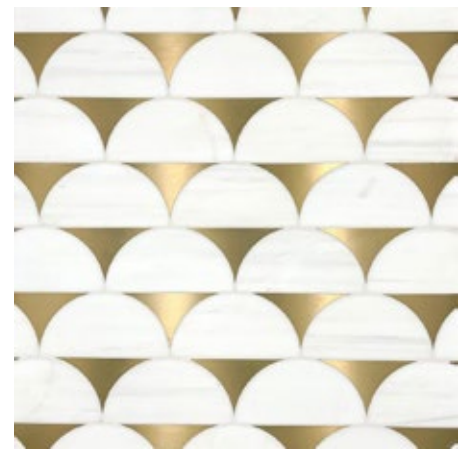

LOLA
Blanc H & Gold brushed metal

$150 per board

☐