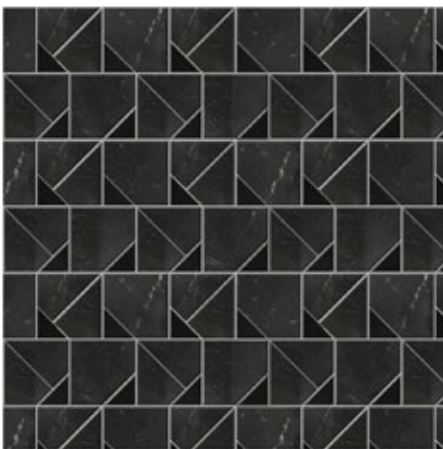

HEXAGON 6 \$100 per board  
Noir L & T

HEXAGON 6 \$100 per board  
Thassos L & T

SQUARE 14 \$100 per board  
Noir T & P

SQUARE 14 \$100 per board  
Thassos T & P

SQUARE 16 \$100 per board  
Noir T & Black mother of pearl