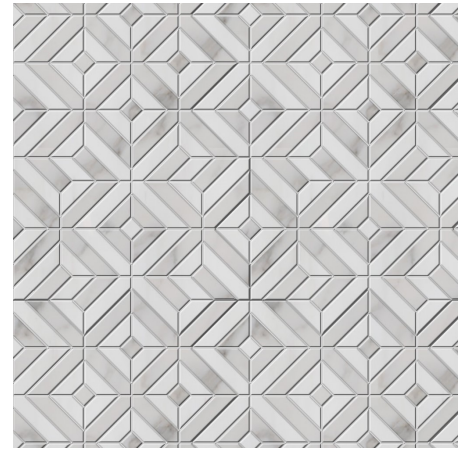

\$150 per board

JULES  
Legume H & Emerald H

\$150 per board

maisonsurface.com

20" x 20"  
CONCEPT  
BOARDS / 2023

final board count: \_\_\_\_\_

Customer Name: \_\_\_\_\_

Tel #: \_\_\_\_\_

Email: \_\_\_\_\_

Ship To/Store Address: \_\_\_\_\_

\_\_\_\_\_

\_\_\_\_\_

LULU \$150 per board  
Thassos H, Azure Celeste H & Legume H

LULU \$150 per board  
Blanc H, Legume H & Emerald H

HEMINGWAY \$150 per board  
Blanc H & Calacatta H

HEMINGWAY \$150 per board  
Calacatta H & Rosa H

GATSBY \$150 per board  
Calacatta Luna H & Rosa H

ASTAIRE \$150 per board  
Zebrano H & Thassos H

ASTAIRE \$150 per board  
Statuary H & Thassos H

CYD \$150 per board  
Blanc L & Calacatta Azure H