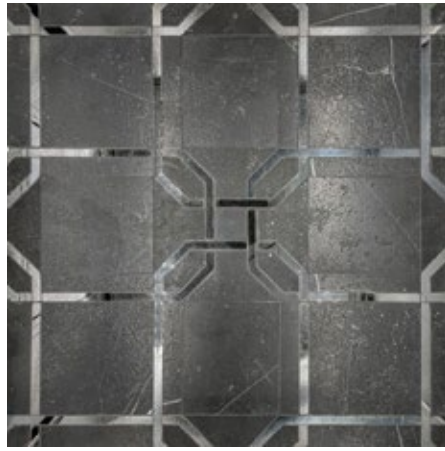

\$150 per board

XYLA  
Noir L & Aluminum brushed metal

\$150 per board

DIAMONT  
Noir L

\$100 per board

ASTAIRE

maisonsurface.com

20" x 20"  
CONCEPT  
BOARDS / 2023