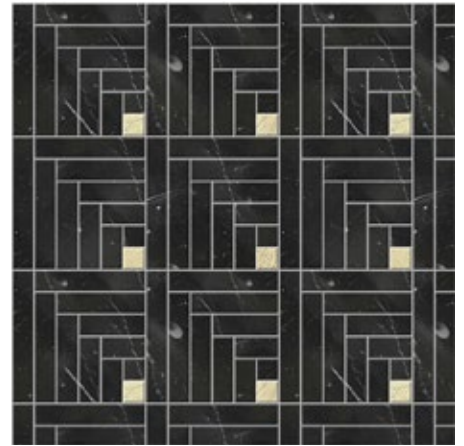

HERRINGBONE 9 $150 per board
Noir T & Gold brushed metal

☐

20" x 20"
CONCEPT
BOARDS / 2023

final board count: _____

Customer Name: _____

Tel #: _____

Email: _____

Ship To/Store Address: _____

_____

_____