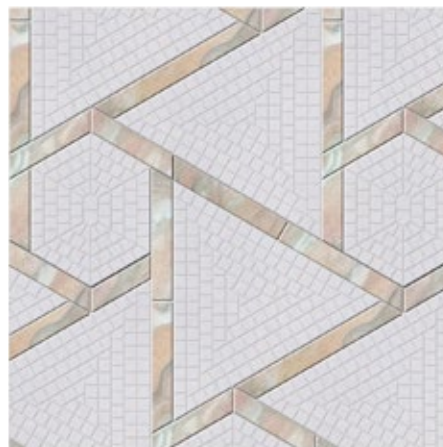

DANA  
Blanc H & Rose Cream H

\$150 per board

JOSEPHINE  
Blanc H & Thassos P

\$150 per board

JOSEPHINE  
Calacatta H & Gold brushed metal

\$150 per board

ELLINGTON  
Blanc T mosaic chip & Zebrano H

\$150 per board