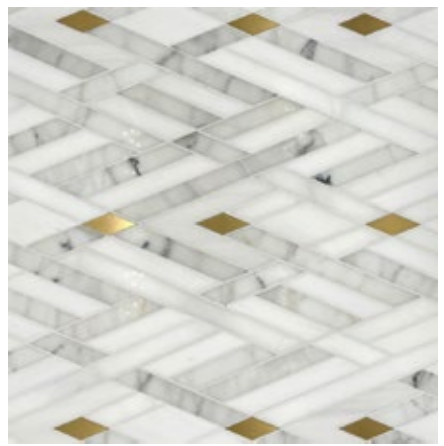

\$150 per board

**IRON GATE**  
Calacatta Luna L & Gold brushed metal

\$150 per board

**LOLA**  
Blanc H & Gold brushed metal

\$150 per board

**HEMINGWAY**  
Blanc H

\$100 per board

**GABLE**  
Calacatta P, Blanc L  
& Gold brushed metal