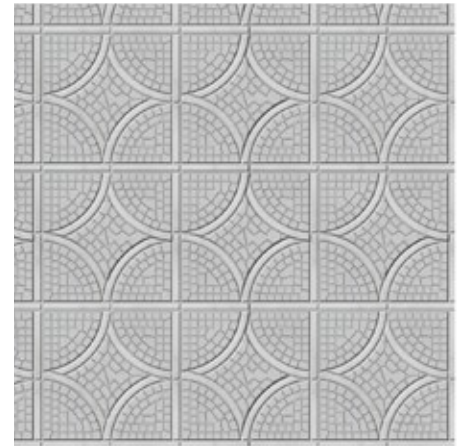

\$150 per board

REX  
Calacatta L & Cosse H mosaic chip

\$150 per board

20" x 20"  
CONCEPT  
BOARDS / 2023

final board count: \_\_\_\_\_

Customer Name: \_\_\_\_\_

Tel #: \_\_\_\_\_

Email: \_\_\_\_\_