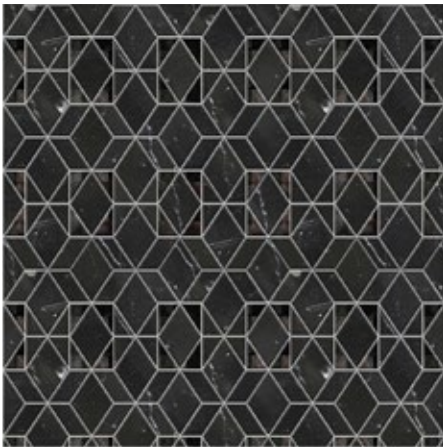

DIAMOND 14 $100 per board
Noir T & Black mother of pearl

☐