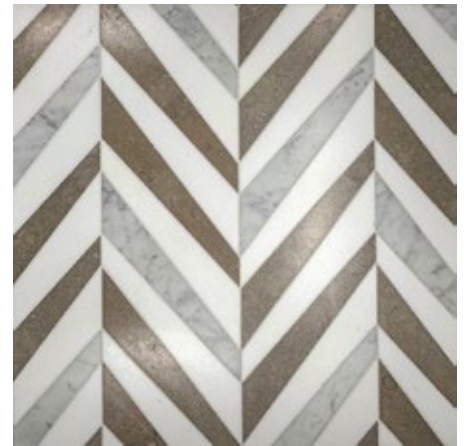

SINATRA $150 per board
Thassos H, Ash Gris H & Gioia Bianco H ☐

20" x 20"
**CONCEPT
BOARDS / 2023**

final board count: _____

Customer Name: _____

Tel #: _____

Email: _____

Ship To/Store Address: _____

_____

_____