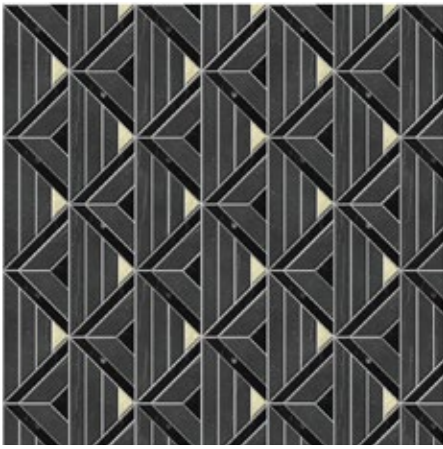

TRIANGLE 15 $150 per board
Noir L & P and Gold brushed metal

☐