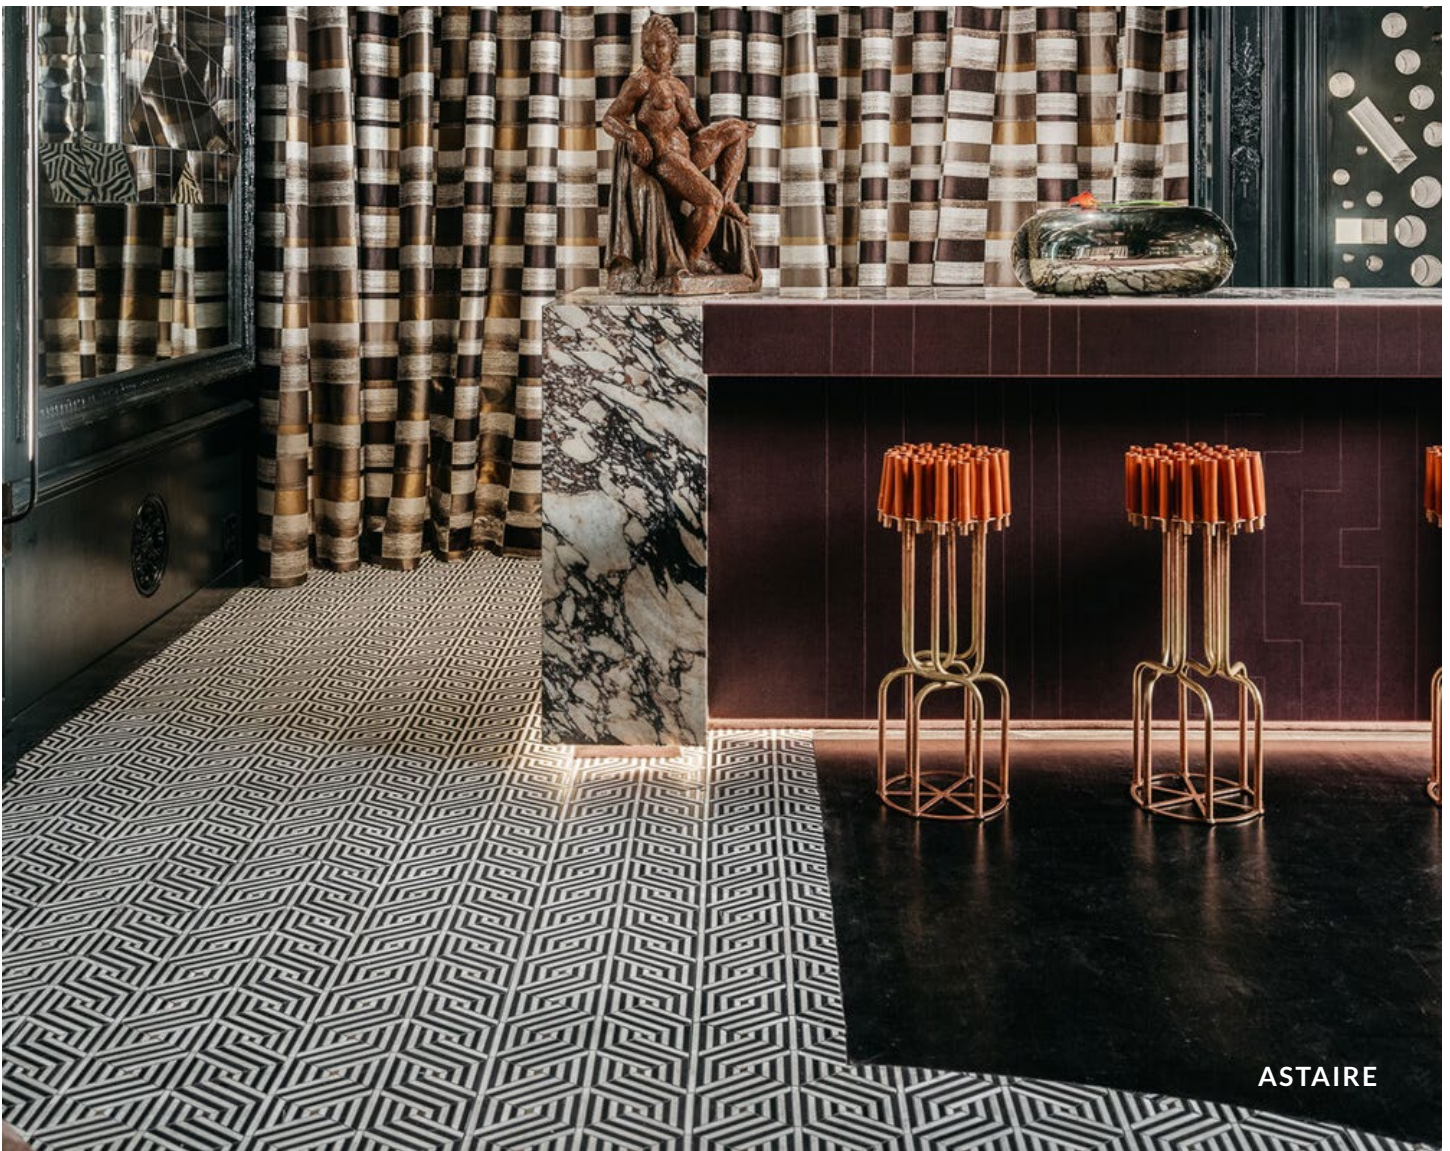

\$150 per board

XYLA  
Noir L & Aluminum brushed metal

\$150 per board

DIAMONT  
Noir L

\$100 per board

ASTAIRE

maisonsurface.com

20" x 20"  
CONCEPT  
BOARDS / 2023