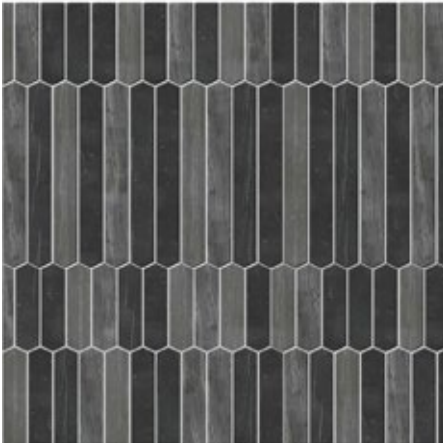

BAGUETTE 7 $100 per board
Noir Bande H & L and Noir H & L

☐