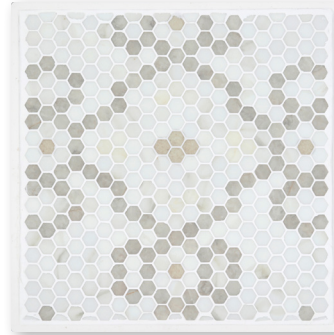

BIJOU
EFFECT: Blanc, Calacatta, Cosse & London Gris

BONTON
EFFECT: Blanc, Calacatta, Cosse, Calacatta Luna & London Gris

CABARET
EFFECT: Calacatta, Cosse, Calacatta Luna & London Gris

COMMIDIA
EFFECT: Blanc, Calacatta, Calacatta Luna & London Gris

FOLLIES
EFFECT: Blanc, Calacatta, Cosse, Calacatta Luna & London Gris

FORTUNE
EFFECT: Calacatta, Cosse, Calacatta Luna & London Gris

FROLIC
EFFECT: Blanc, Calacatta, Cosse, Calacatta Luna & London Gris

HOUDINI
EFFECT: Blanc, Cosse, & London Gris

JUBILEE
EFFECT: Blanc, Calacatta, Cosse, & London Gris

LEGEND
EFFECT: Blanc, Calacatta, Cosse, & Calacatta Luna

LYCEUM
EFFECT: Blanc, Cosse, Calacatta Luna & London Gris

NOUVEAUX
EFFECT: Blanc, Calacatta, Cosse, Calacatta Luna & London Gris

ORPHEUM
EFFECT: Blanc, Calacatta, Cosse, & Calacatta Luna

REVUE
EFFECT: Blanc, Calacatta, Cosse, Calacatta Luna & London Gris

WAVERLEY
EFFECT: Blanc, Calacatta, Cosse, Calacatta Luna & London Gris

12" x 12" / \$35 per board
CONCEPT BOARDS / EFFECT RECYCLED