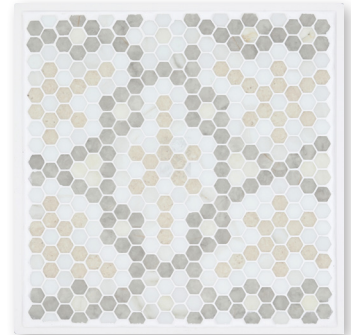

BIJOU
EFFECT: Blanc, Calacatta, Cosse & London Gris

BONTON
EFFECT: Blanc, Calacatta, Cosse, Calacatta Luna & London Gris

CABARET
EFFECT: Calacatta, Cosse, Calacatta Luna & London Gris

COMMIDIA
EFFECT: Blanc, Calacatta, Calacatta Luna & London Gris

FOLLIES
EFFECT: Blanc, Calacatta, Cosse, Calacatta Luna & London Gris

FORTUNE
EFFECT: Calacatta, Cosse, Calacatta Luna & London Gris

FROLIC
EFFECT: Blanc, Calacatta, Cosse, Calacatta Luna & London Gris

HOUDINI
EFFECT: Blanc, Cosse, & London Gris

JUBILEE
EFFECT: Blanc, Calacatta, Cosse, & London Gris

LEGEND
EFFECT: Blanc, Calacatta, Cosse, & Calacatta Luna

LYCEUM
EFFECT: Blanc, Cosse, Calacatta Luna & London Gris

NOUVEAUX
EFFECT: Blanc, Calacatta, Cosse, Calacatta Luna & London Gris

ORPHEUM
EFFECT: Blanc, Calacatta, Cosse, & Calacatta Luna

REVUE
EFFECT: Blanc, Calacatta, Cosse, Calacatta Luna & London Gris

WAVERLEY
EFFECT: Blanc, Calacatta, Cosse, Calacatta Luna & London Gris

12" x 12" / \$35 per board
CONCEPT BOARDS / EFFECT RECYCLED