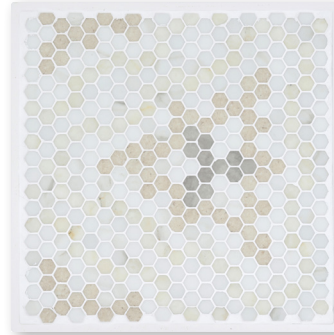

BIJOU
EFFECT: Blanc, Calacatta, Cosse & London Gris

BONTON
EFFECT: Blanc, Calacatta, Cosse, Calacatta Luna & London Gris

CABARET
EFFECT: Calacatta, Cosse, Calacatta Luna & London Gris

COMMIDIA
EFFECT: Blanc, Calacatta, Calacatta Luna & London Gris

FOLLIES
EFFECT: Blanc, Calacatta, Cosse, Calacatta Luna & London Gris

FORTUNE
EFFECT: Calacatta, Cosse, Calacatta Luna & London Gris

FROLIC
EFFECT: Blanc, Calacatta, Cosse, Calacatta Luna & London Gris

HOUDINI
EFFECT: Blanc, Cosse, & London Gris

JUBILEE
EFFECT: Blanc, Calacatta, Cosse, & London Gris

LEGEND
EFFECT: Blanc, Calacatta, Cosse, & Calacatta Luna

LYCEUM
EFFECT: Blanc, Cosse, Calacatta Luna & London Gris

NOUVEAUX
EFFECT: Blanc, Calacatta, Cosse, Calacatta Luna & London Gris

ORPHEUM
EFFECT: Blanc, Calacatta, Cosse, & Calacatta Luna

REVUE
EFFECT: Blanc, Calacatta, Cosse, Calacatta Luna & London Gris

WAVERLEY
EFFECT: Blanc, Calacatta, Cosse, Calacatta Luna & London Gris

12" x 12" / \$35 per board
CONCEPT BOARDS / EFFECT RECYCLED