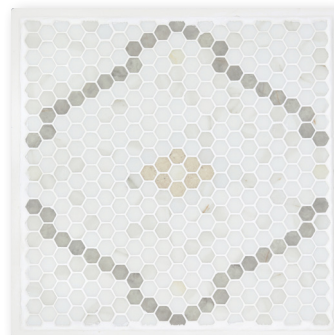

BIJOU
EFFECT: Blanc, Calacatta, Cosse & London Gris

BONTON
EFFECT: Blanc, Calacatta, Cosse, Calacatta Luna & London Gris

CABARET
EFFECT: Calacatta, Cosse, Calacatta Luna & London Gris

COMMIDIA
EFFECT: Blanc, Calacatta, Calacatta Luna & London Gris

FOLLIES
EFFECT: Blanc, Calacatta, Cosse, Calacatta Luna & London Gris

FORTUNE
EFFECT: Calacatta, Cosse, Calacatta Luna & London Gris

FROLIC
EFFECT: Blanc, Calacatta, Cosse, Calacatta Luna & London Gris

HOUDINI
EFFECT: Blanc, Cosse, & London Gris

JUBILEE
EFFECT: Blanc, Calacatta, Cosse, & London Gris

LEGEND
EFFECT: Blanc, Calacatta, Cosse, & Calacatta Luna

LYCEUM
EFFECT: Blanc, Cosse, Calacatta Luna & London Gris

NOUVEAUX
EFFECT: Blanc, Calacatta, Cosse, Calacatta Luna & London Gris

ORPHEUM
EFFECT: Blanc, Calacatta, Cosse, & Calacatta Luna

REVUE
EFFECT: Blanc, Calacatta, Cosse, Calacatta Luna & London Gris

WAVERLEY
EFFECT: Blanc, Calacatta, Cosse, Calacatta Luna & London Gris

12" x 12" / \$35 per board
CONCEPT BOARDS / EFFECT RECYCLED