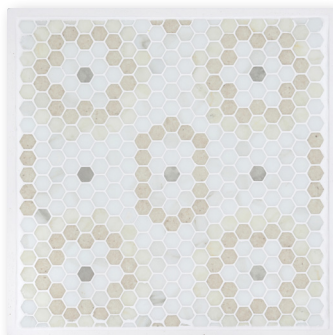

BIJOU
EFFECT: Blanc, Calacatta, Cosse & London Gris

BONTON
EFFECT: Blanc, Calacatta, Cosse, Calacatta Luna & London Gris

CABARET
EFFECT: Calacatta, Cosse, Calacatta Luna & London Gris

COMMIDIA
EFFECT: Blanc, Calacatta, Calacatta Luna & London Gris

FOLLIES
EFFECT: Blanc, Calacatta, Cosse, Calacatta Luna & London Gris

FORTUNE
EFFECT: Calacatta, Cosse, Calacatta Luna & London Gris

FROLIC
EFFECT: Blanc, Calacatta, Cosse, Calacatta Luna & London Gris

HOUDINI
EFFECT: Blanc, Cosse, & London Gris

JUBILEE
EFFECT: Blanc, Calacatta, Cosse, & London Gris

LEGEND
EFFECT: Blanc, Calacatta, Cosse, & Calacatta Luna

LYCEUM
EFFECT: Blanc, Cosse, Calacatta Luna & London Gris

NOUVEAUX
EFFECT: Blanc, Calacatta, Cosse, Calacatta Luna & London Gris

ORPHEUM
EFFECT: Blanc, Calacatta, Cosse, & Calacatta Luna

REVUE
EFFECT: Blanc, Calacatta, Cosse, Calacatta Luna & London Gris

WAVERLEY
EFFECT: Blanc, Calacatta, Cosse, Calacatta Luna & London Gris

12" x 12" / \$35 per board
CONCEPT BOARDS / EFFECT RECYCLED