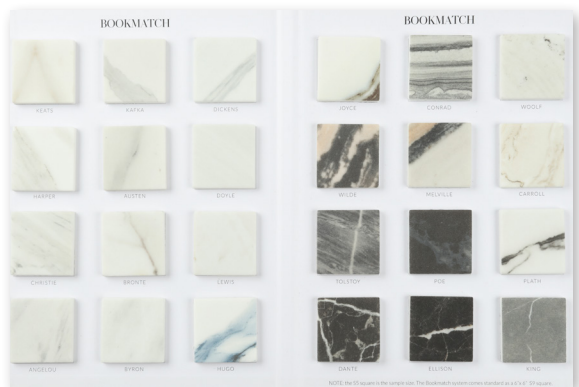

Think of our Material Swatch Books as your portable design tool, conveniently designed to be held in your hand like a book off a library shelf—whether for presentation in your studio or taken to the job site to get real-time color matches. With side-by-side displays showcasing Maison’s entire material offerings, there’s no better aid for selecting colors, materials, patterns, finishes and textures in a wide variety of collections.

MARQUISE \$25

80 colors - Baguette Kaleidoscope glass

TRILLION \$25

80 colors - Diamond Kaleidoscope glass

KALEIDOSCOPE \$30

180 colors - 5/8" chip

RECYCLED GLASS \$30

130 colors - cast & rectified edge- matte finish

BOOKMATCH \$30

Recycled Glass printed to mimic stone

GLOW IN THE DARK \$30

36 colors - showcased in S3 squares

Think of our Material Swatch Books as your portable design tool, conveniently designed to be held in your hand like a book off a library shelf—whether for presentation in your studio or taken to the job site to get real-time color matches. With side-by-side displays showcasing Maison’s entire material offerings, there’s no better aid for selecting colors, materials, patterns, finishes and textures in a wide variety of collections.