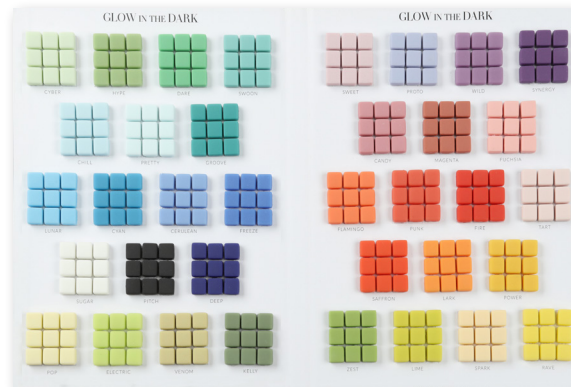

MARQUISE \$25

80 colors - Baguette Kaleidoscope glass

TRILLION \$25

80 colors - Diamond Kaleidoscope glass

KALEIDOSCOPE \$30

180 colors - 5/8" chip

RECYCLED GLASS \$30

130 colors - cast & rectified edge- matte finish

BOOKMATCH \$30

Recycled Glass printed to mimic stone

GLOW IN THE DARK \$30

36 colors - showcased in S3 squares

Think of our Material Swatch Books as your portable design tool, conveniently designed to be held in your hand like a book off a library shelf—whether for presentation in your studio or taken to the job site to get real-time color matches. With side-by-side displays showcasing Maison’s entire material offerings, there’s no better aid for selecting colors, materials, patterns, finishes and textures in a wide variety of collections.