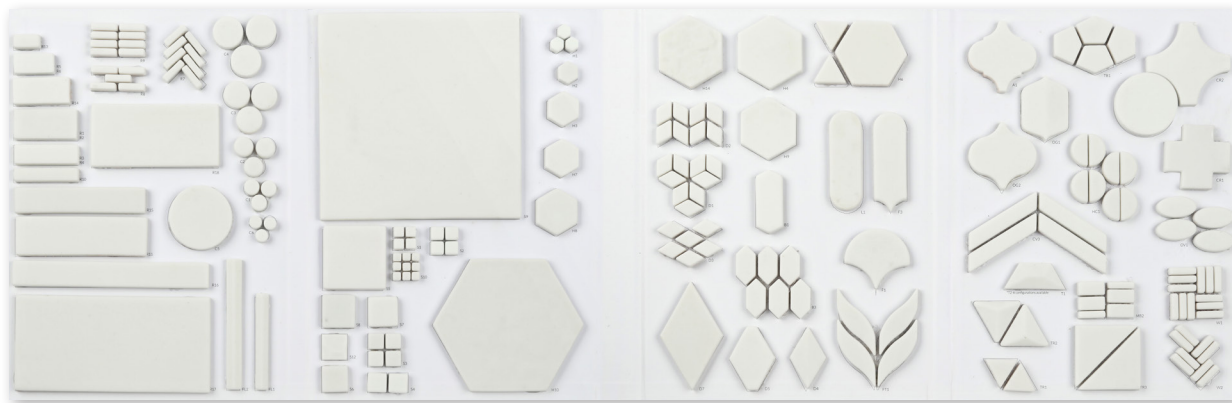

SHAPES $50

71 Recycled Glass shapes in matte Cloud color