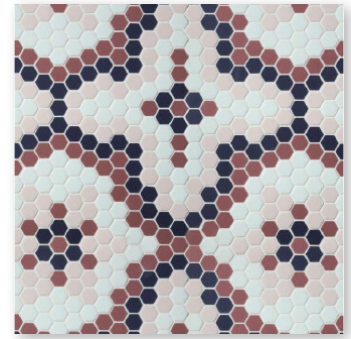

# RESTORATION

VAUDEVILLE INSPIRED PATTERNS - MADE FROM OUR H2 HEXAGON

**BIJOU**  
Cloud, Canvas, Clary, Peacock & Honey

**BONTON**  
Cloud, Raisin, Antigua, Linen & Salmon

**CABARET**  
Cloud, Peacock, Teal, Sapphire, Salmon & Petal