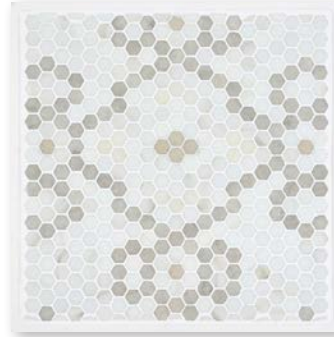

FROLIC
EFFECT: Blanc, Calacatta, Cosse, Calacatta Luna & London Gris ☐