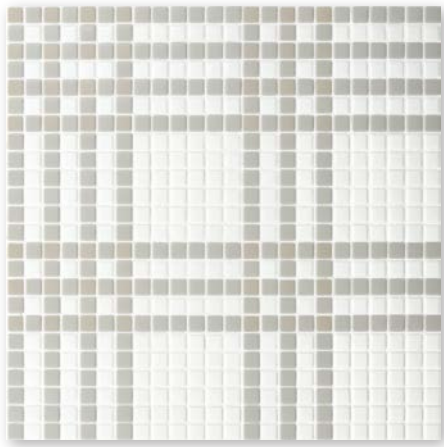

# FLANNEL

PLAIDS MADE FROM OUR S3 SQUARE

FELIX 1  
Cloud, Ash & Flaxen

FELIX 2  
Cloud, Ash & Flaxen

FERGUS 1  
Cloud, Salt & Frost

FERRIS 1  
Cloud, Ash & Coin

FLOYD 1  
Cloud, Ash & Smoke

FRANKLIN 1  
Salt, Smoke & Iron