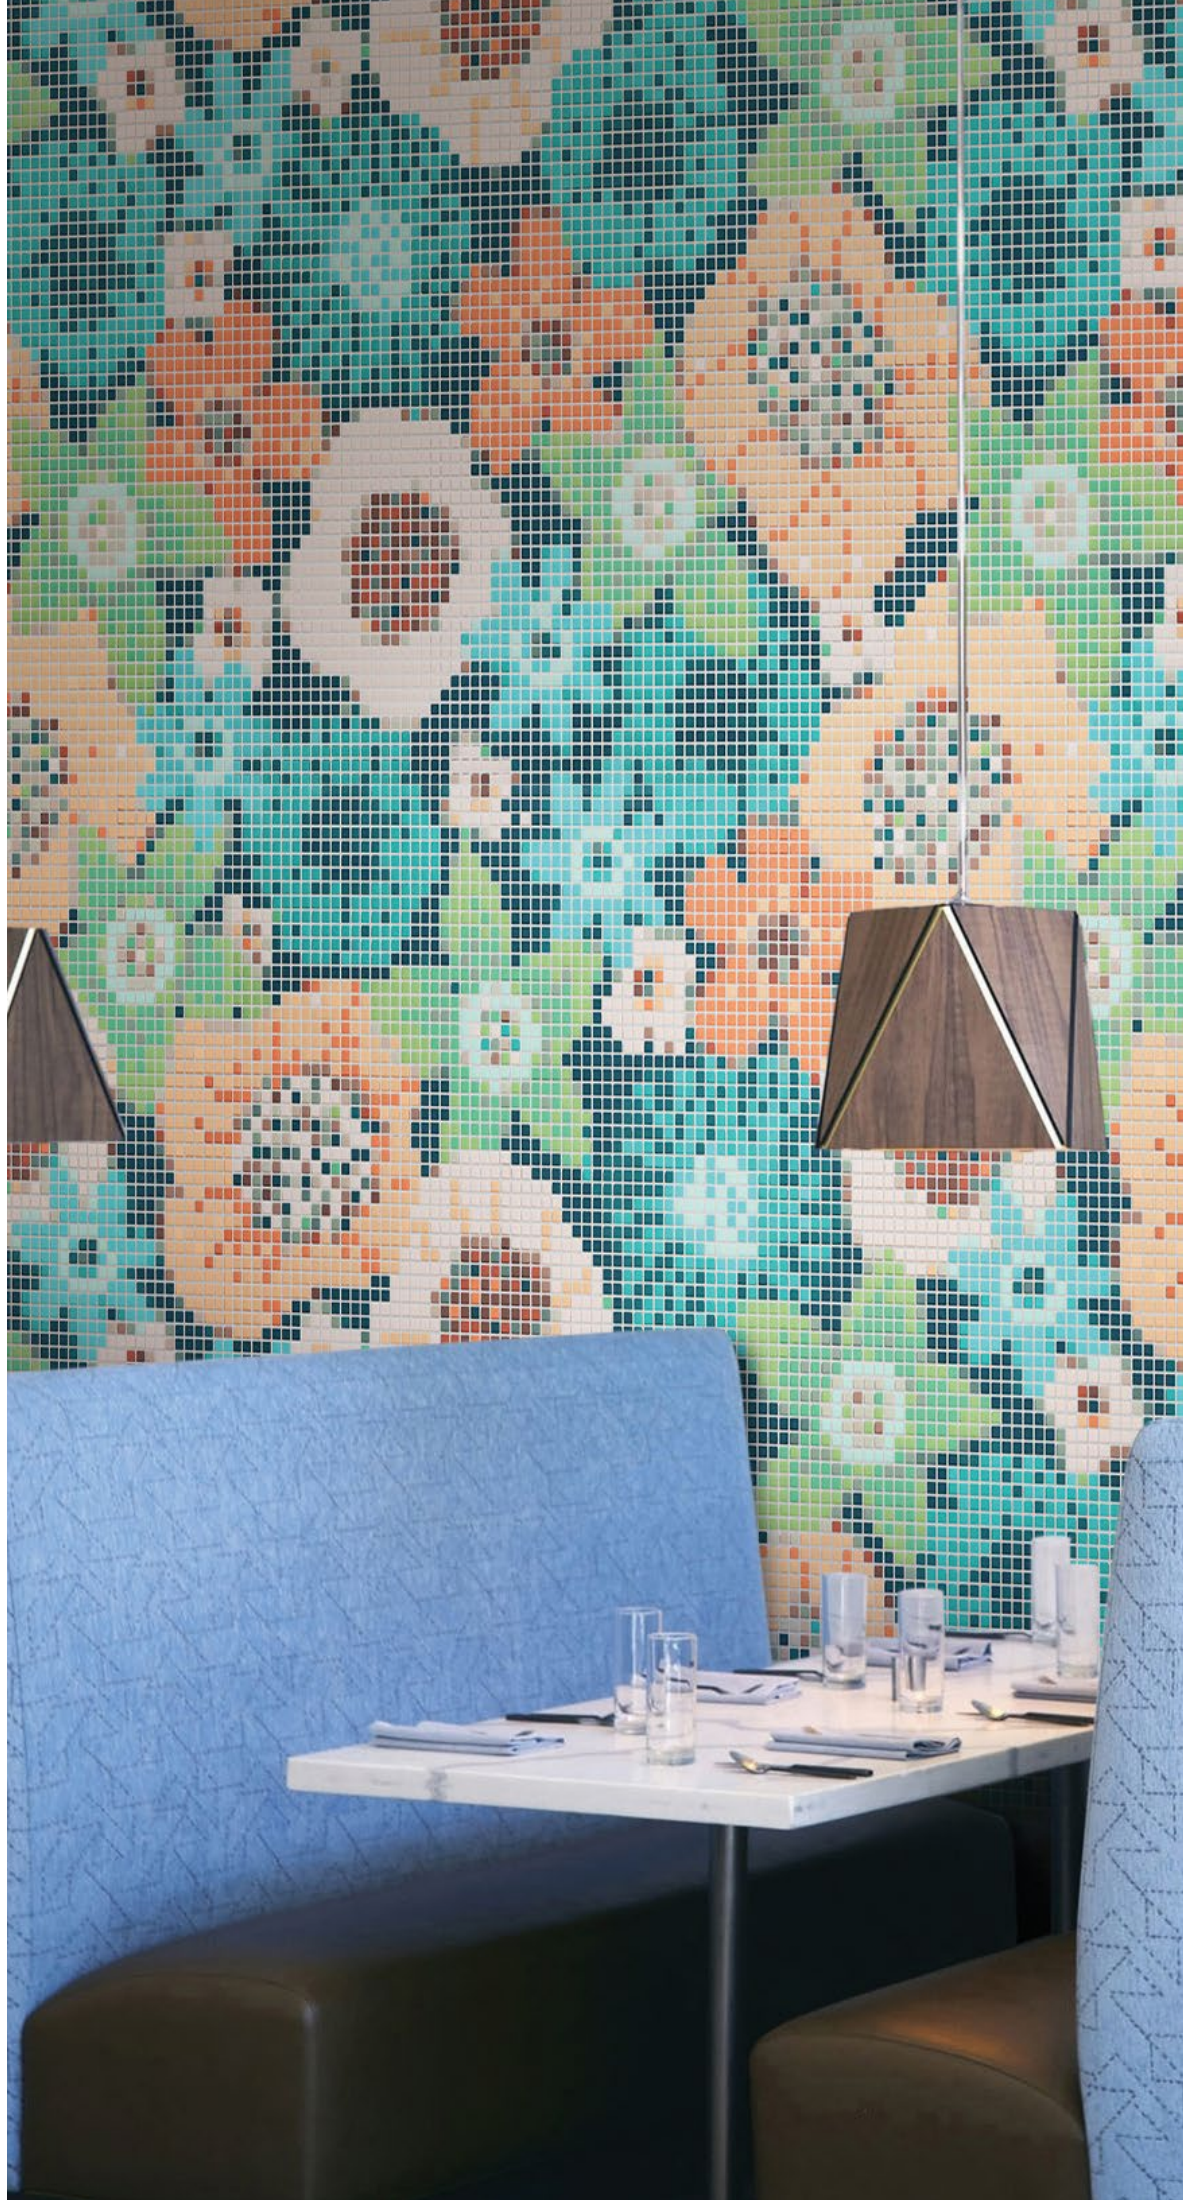

POWER TO CHARM →

The playful hues of Recycled Glass found in Modern Love have the power to charm & entice the coldest of hearts. We suggest bringing the blue forward which is exactly what this chic bay of booths did.

MODERN LOVE - recycled glass