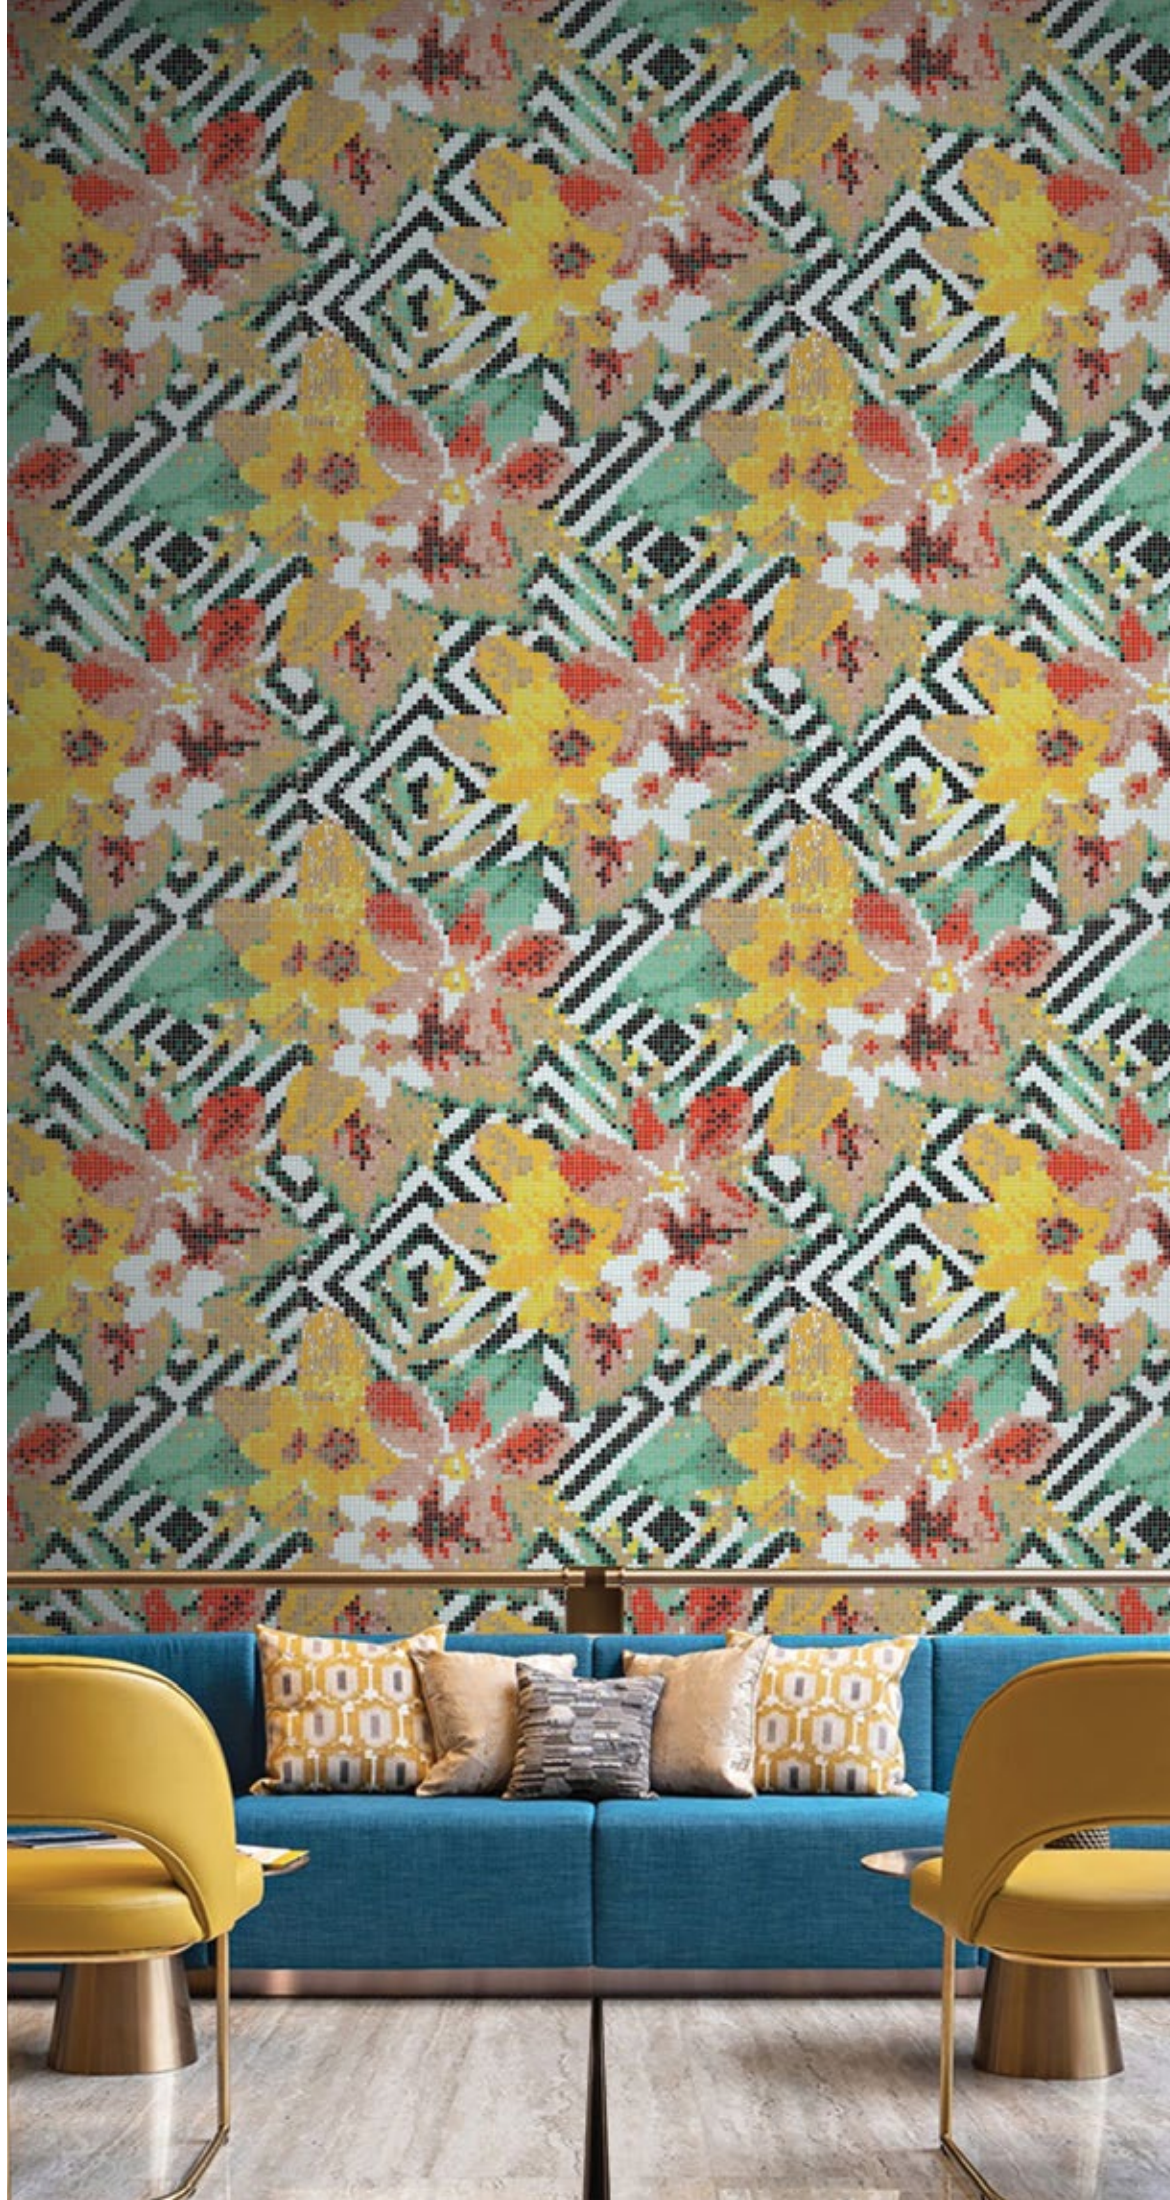

SHAKE IT UP →

This Hotel lobby is drawing your eye with the unique pop of Wild Thing made from Kaleidoscope Glass. Catching the eye with its untamed bursts of bouquets set against the bold black & white coffers.

WILD THING - kaleidoscope glass