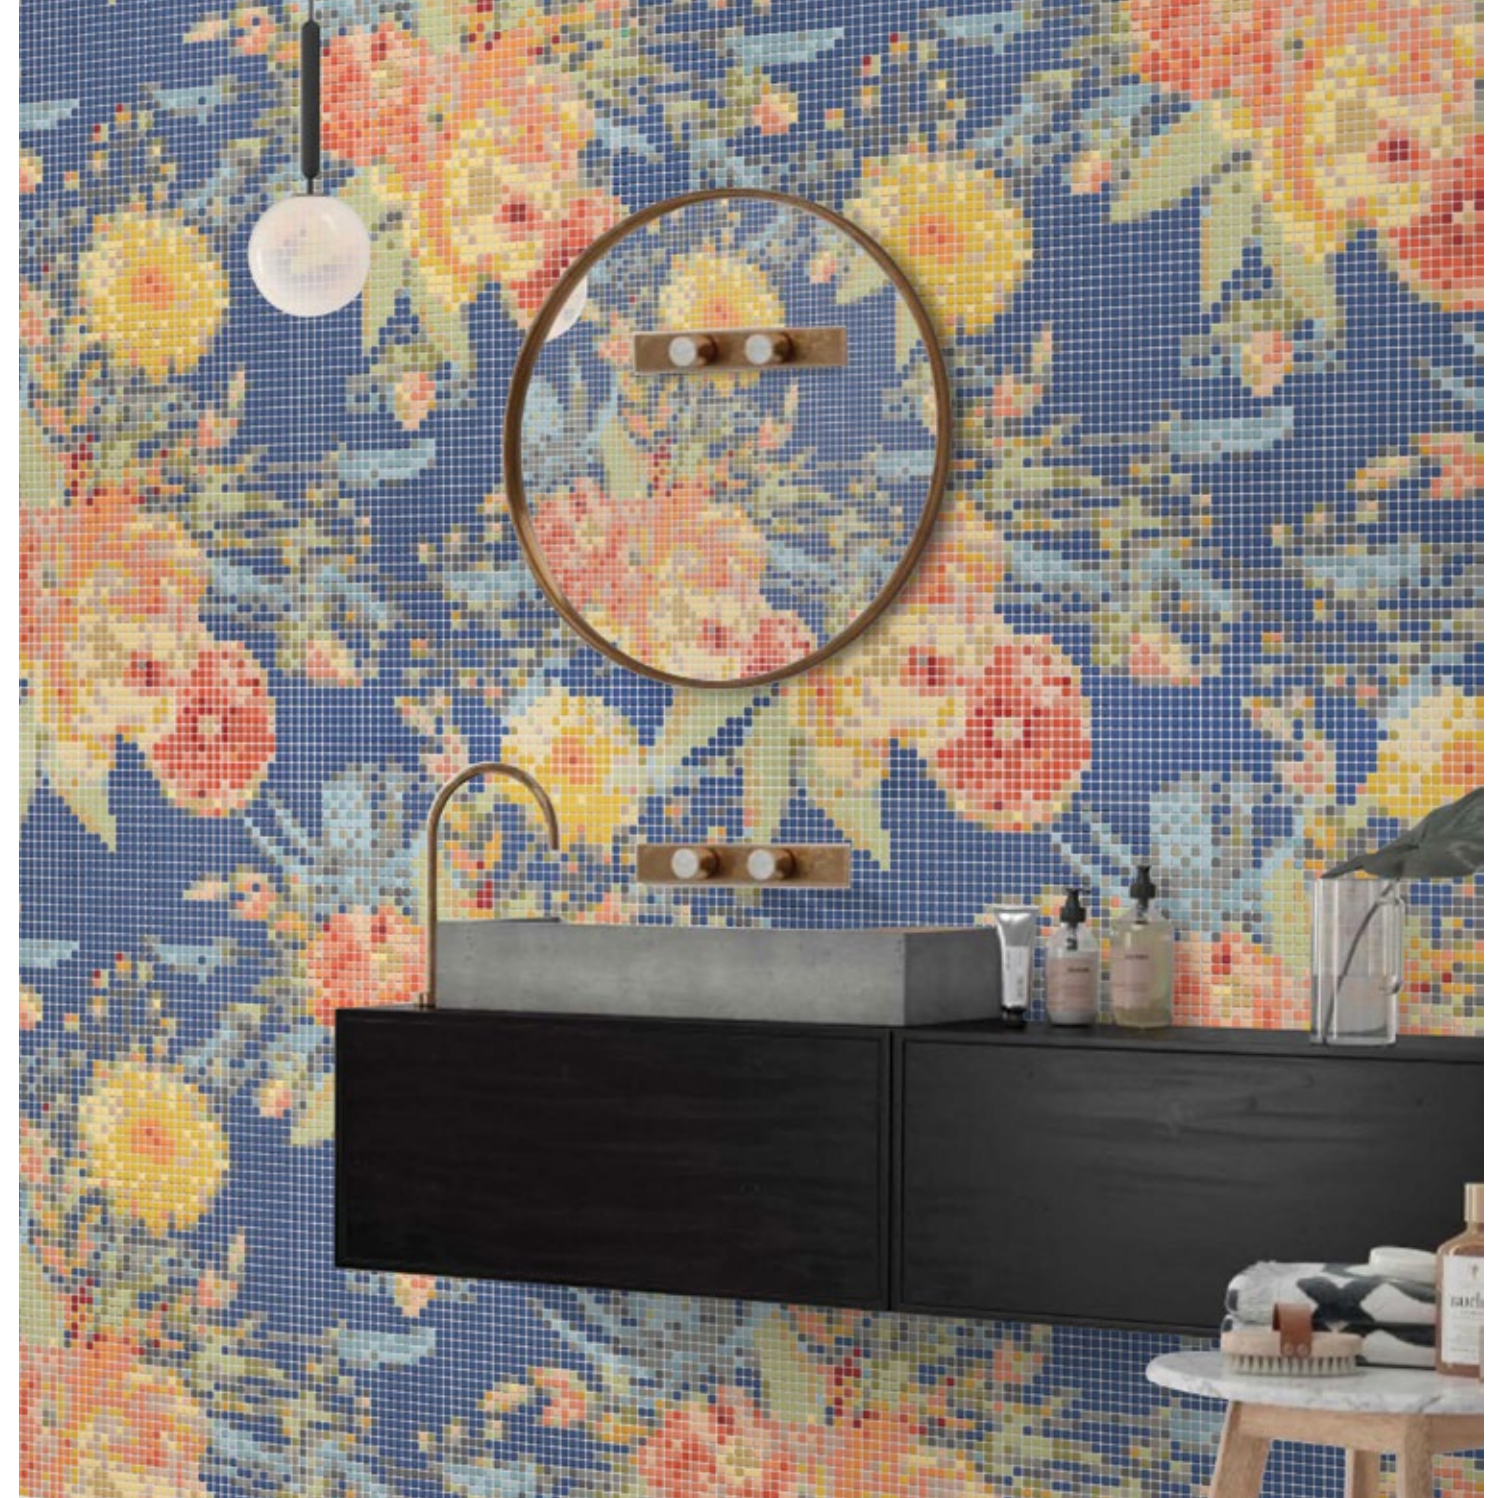

BRIGHT LIGHTS →
BIG CITY

This bar & restaurant is making a statement as bright as it's neon name. With Beloved Blue blooming on the floor this is a night out that your client will not soon forget.

BELOVED BLUE - recycled glass