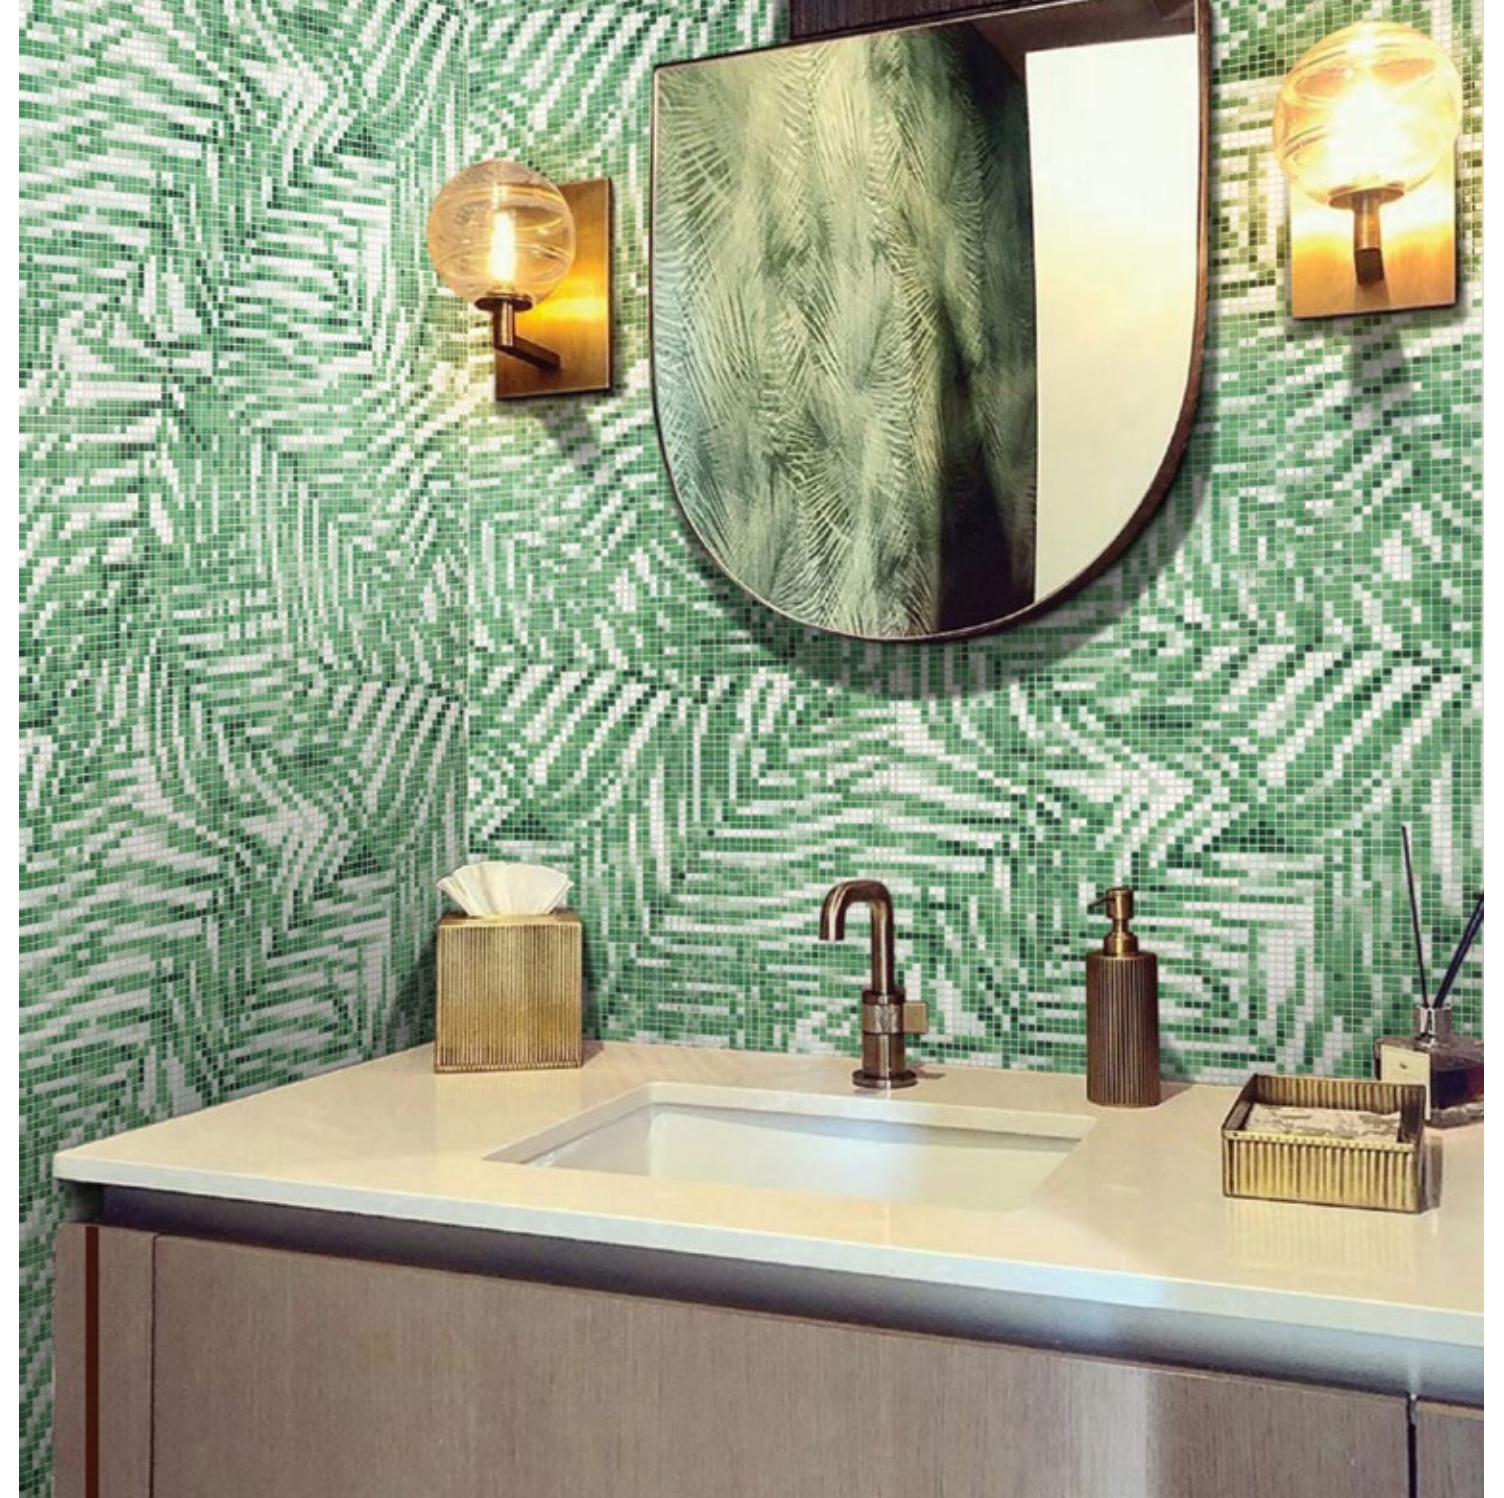

GREEN SCREEN →

This tiki bar serves Polynesian-inspired cocktails in island surrounds thanks to Tropical Trail on both floors and walls.

TROPICAL TRAIL - kaleidoscope glass