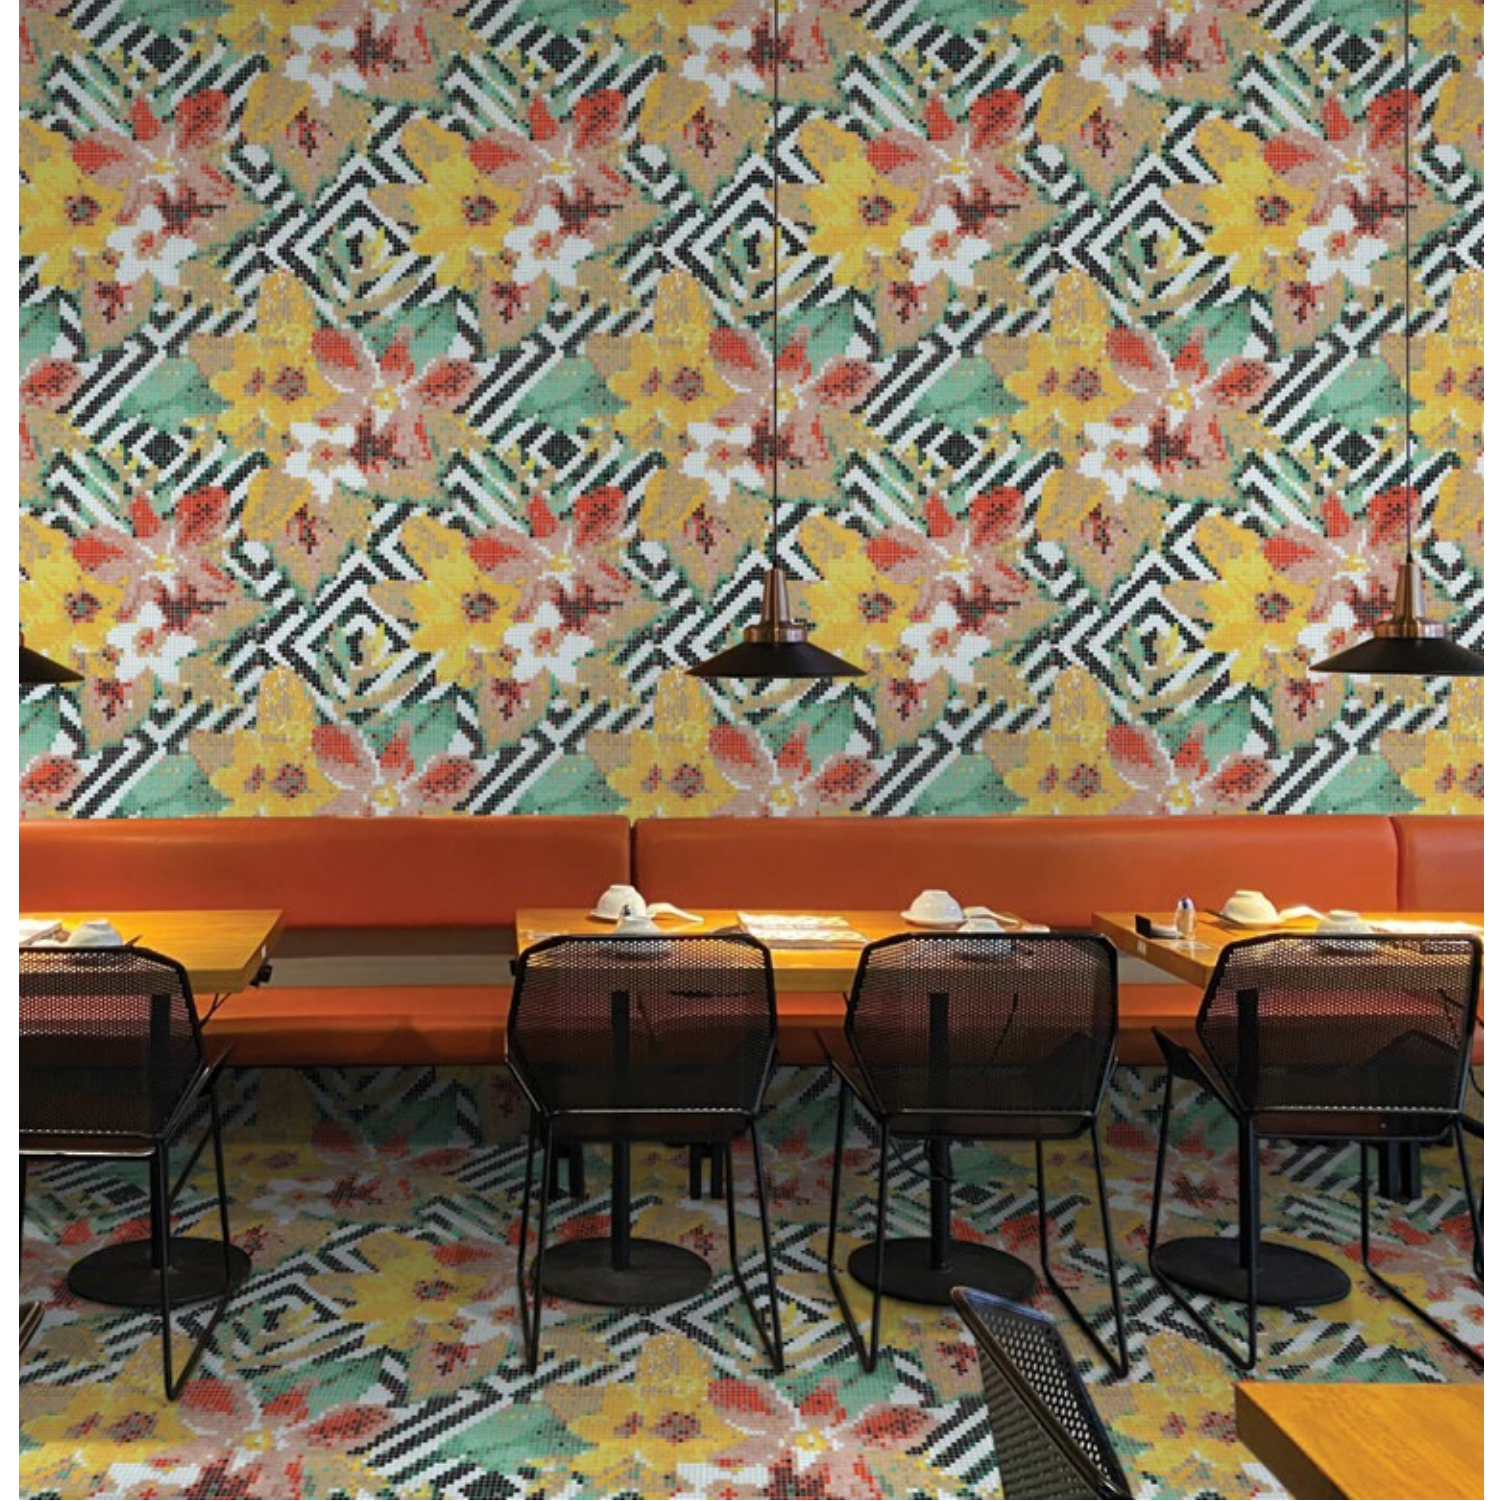

SHAKE IT UP →

This Hotel lobby is drawing your eye with the unique pop of Wild Thing made from Kaleidoscope Glass. Catching the eye with its untamed bursts of bouquets set against the bold black & white coffers.

WILD THING - kaleidoscope glass