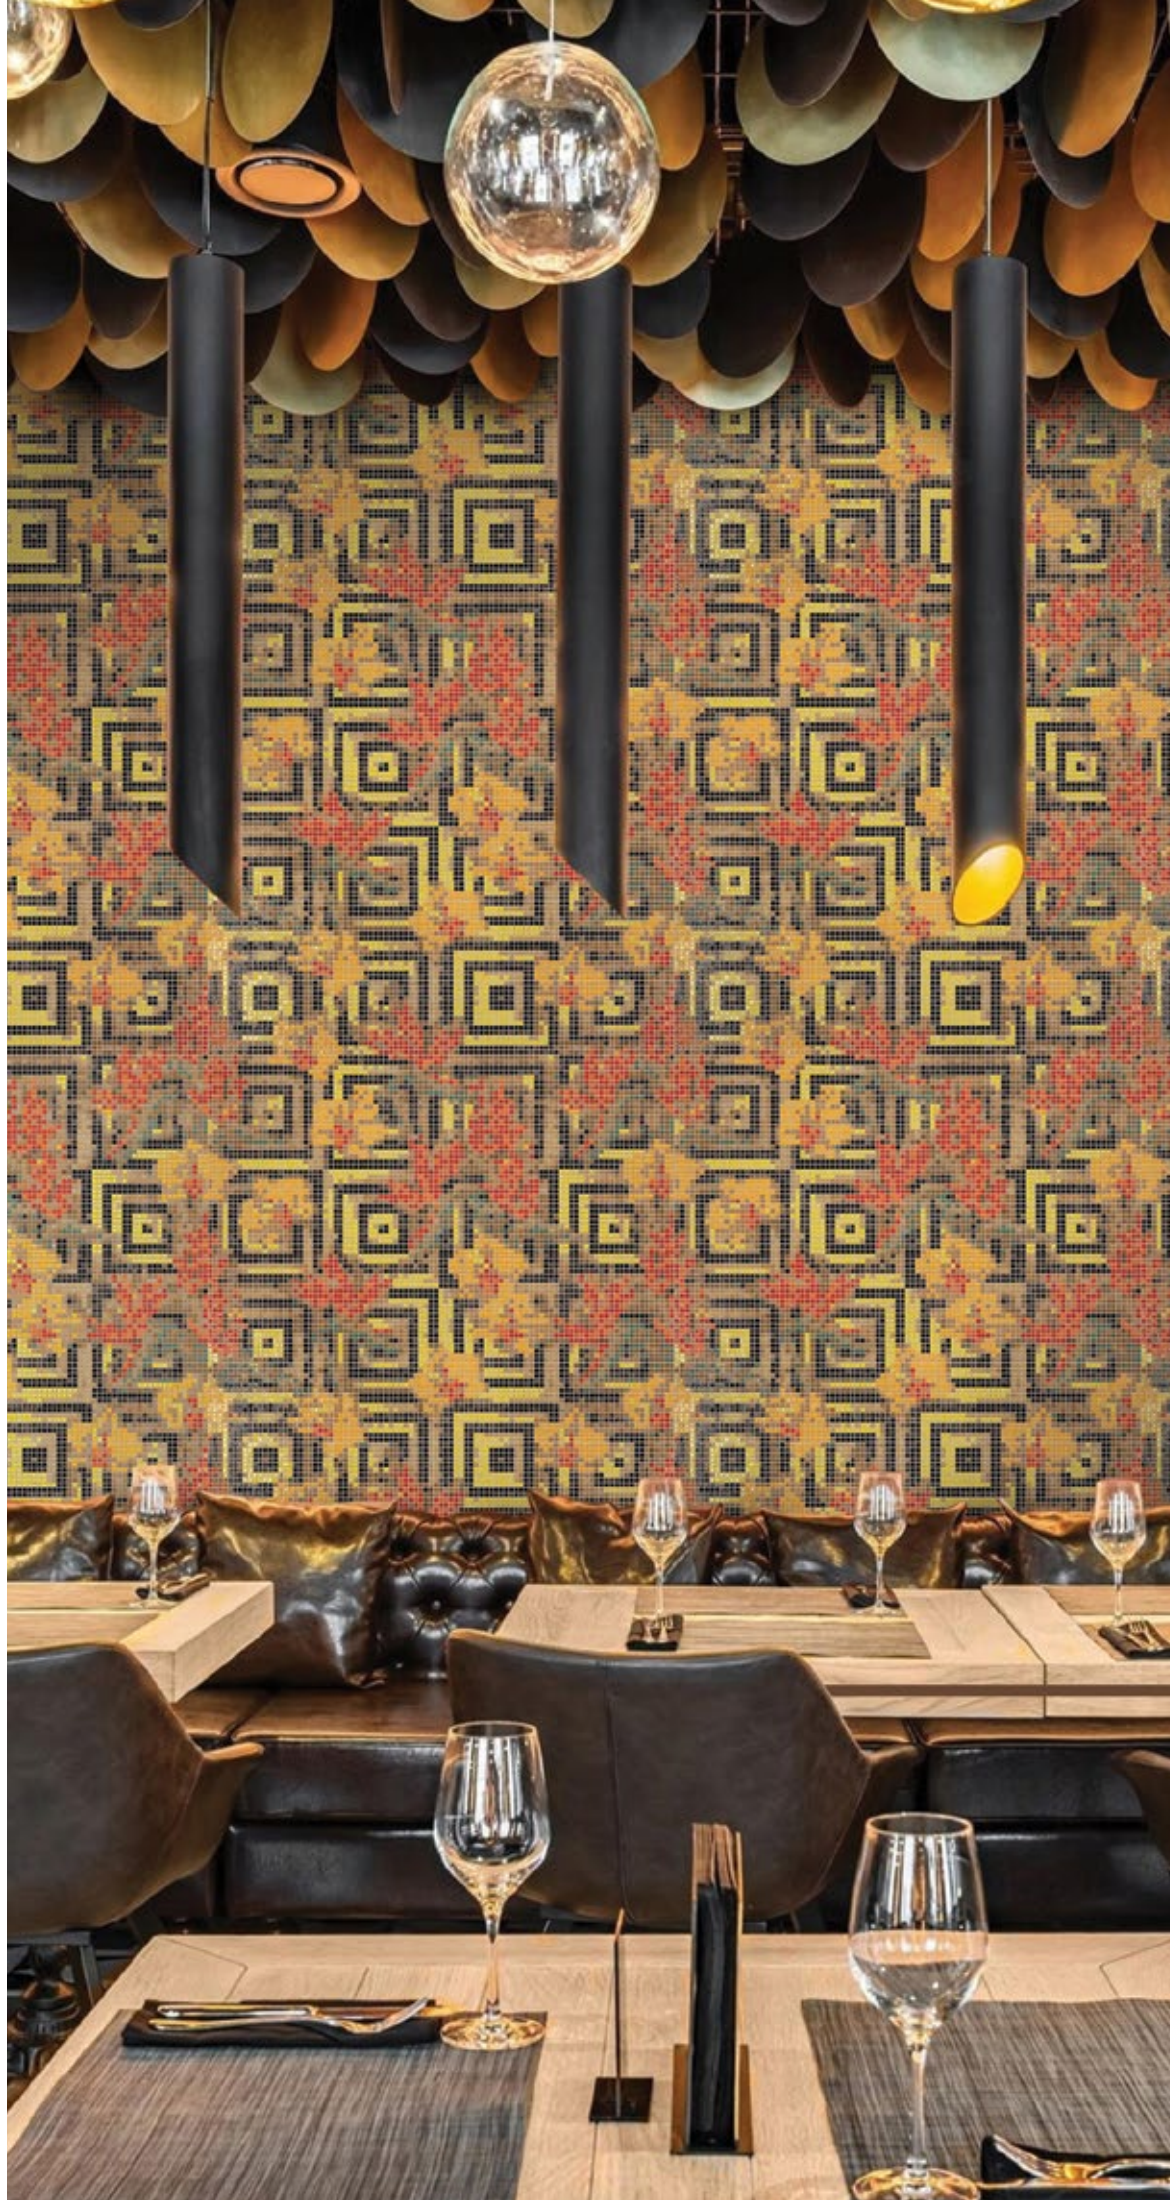

↖ SOPHISTICATED SORT

Last Dance on the wall adds one more lux layer to this already well sorted space.

HOTTICKET →

At Maison we know what an impact tile can have on a space. That's why this hot dining spot is booked weeks in advance. It's a wonder to the eyes as you try some of the freshest dishes the chef has to offer.