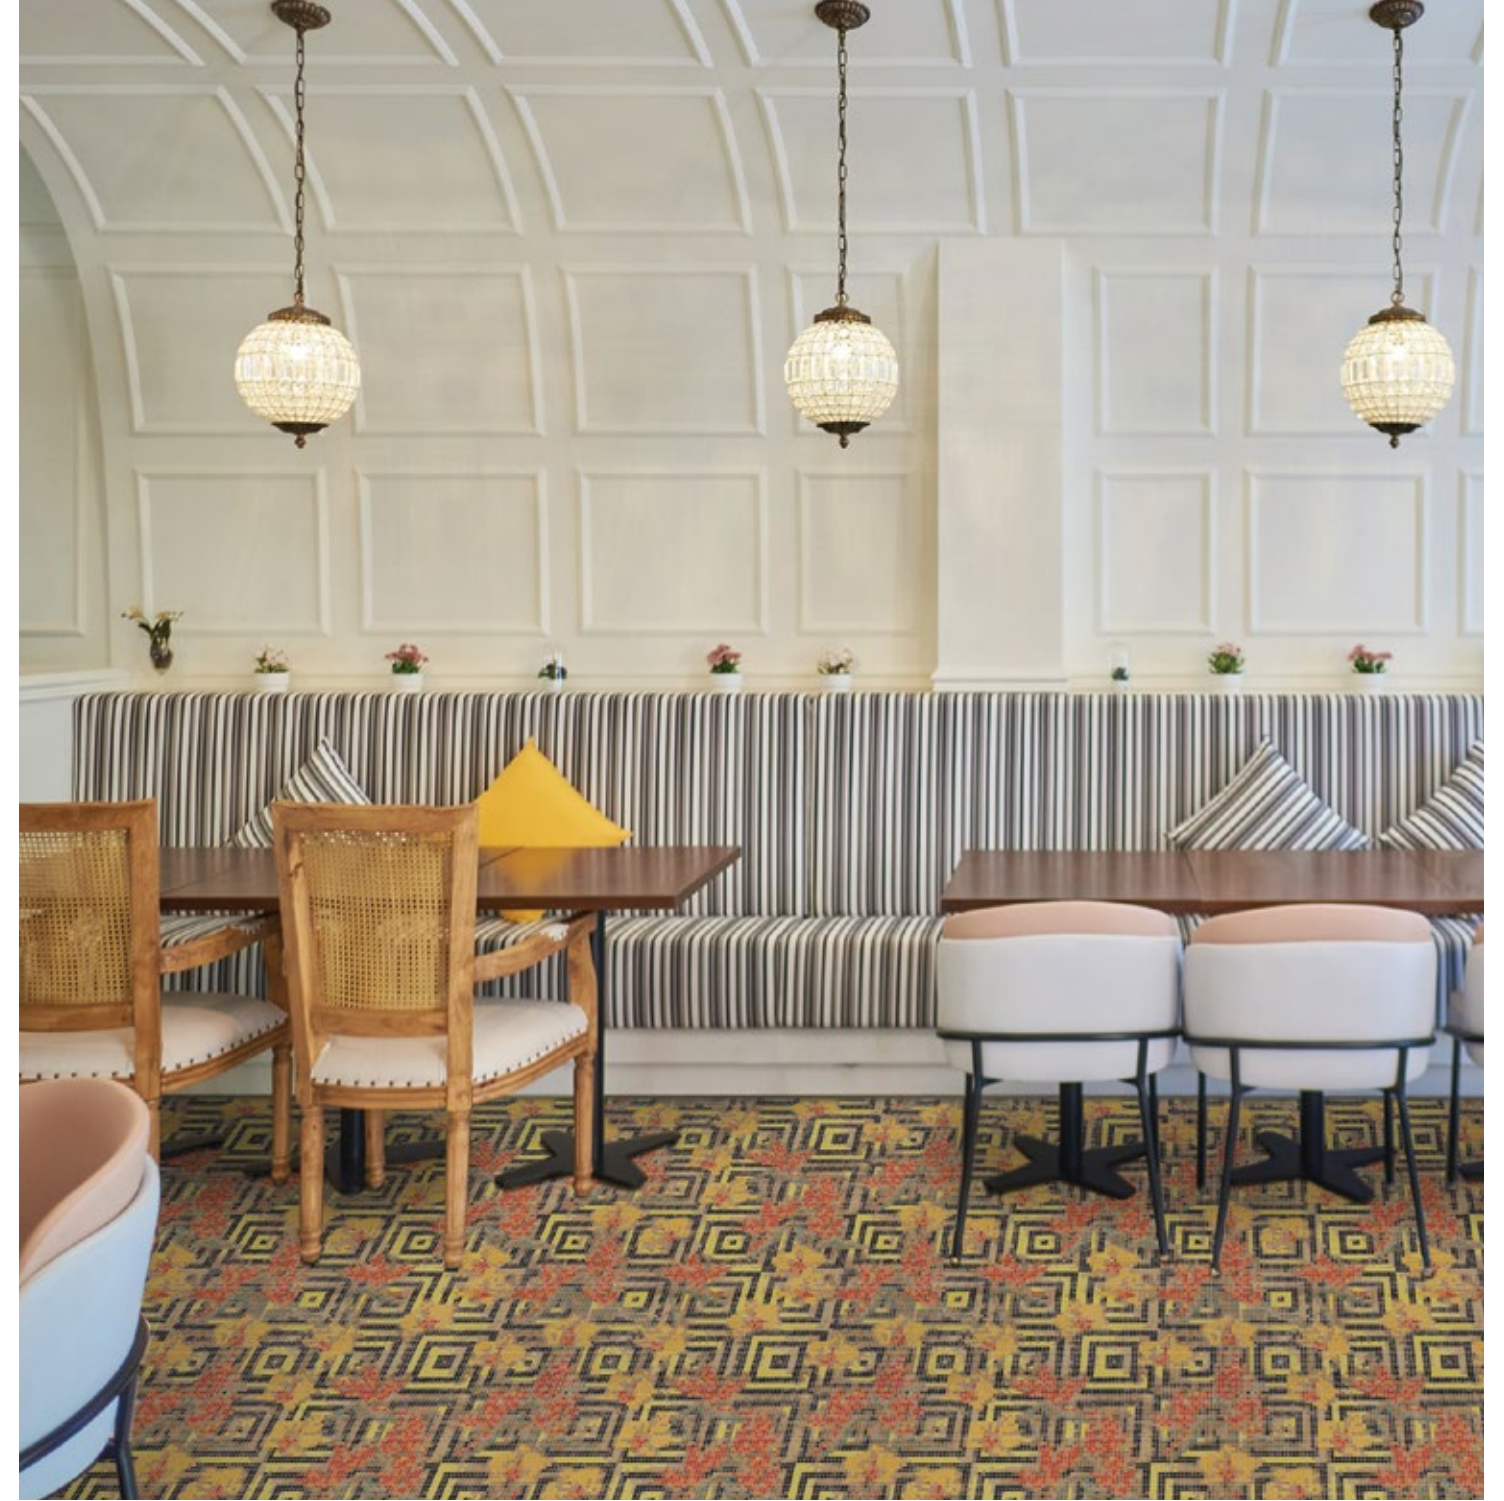

HOTTICKET →

At Maison we know what an impact tile can have on a space. That's why this hot dining spot is booked weeks in advance. It's a wonder to the eyes as you try some of the freshest dishes the chef has to offer.

LAST DANCE - kaleidoscope glass