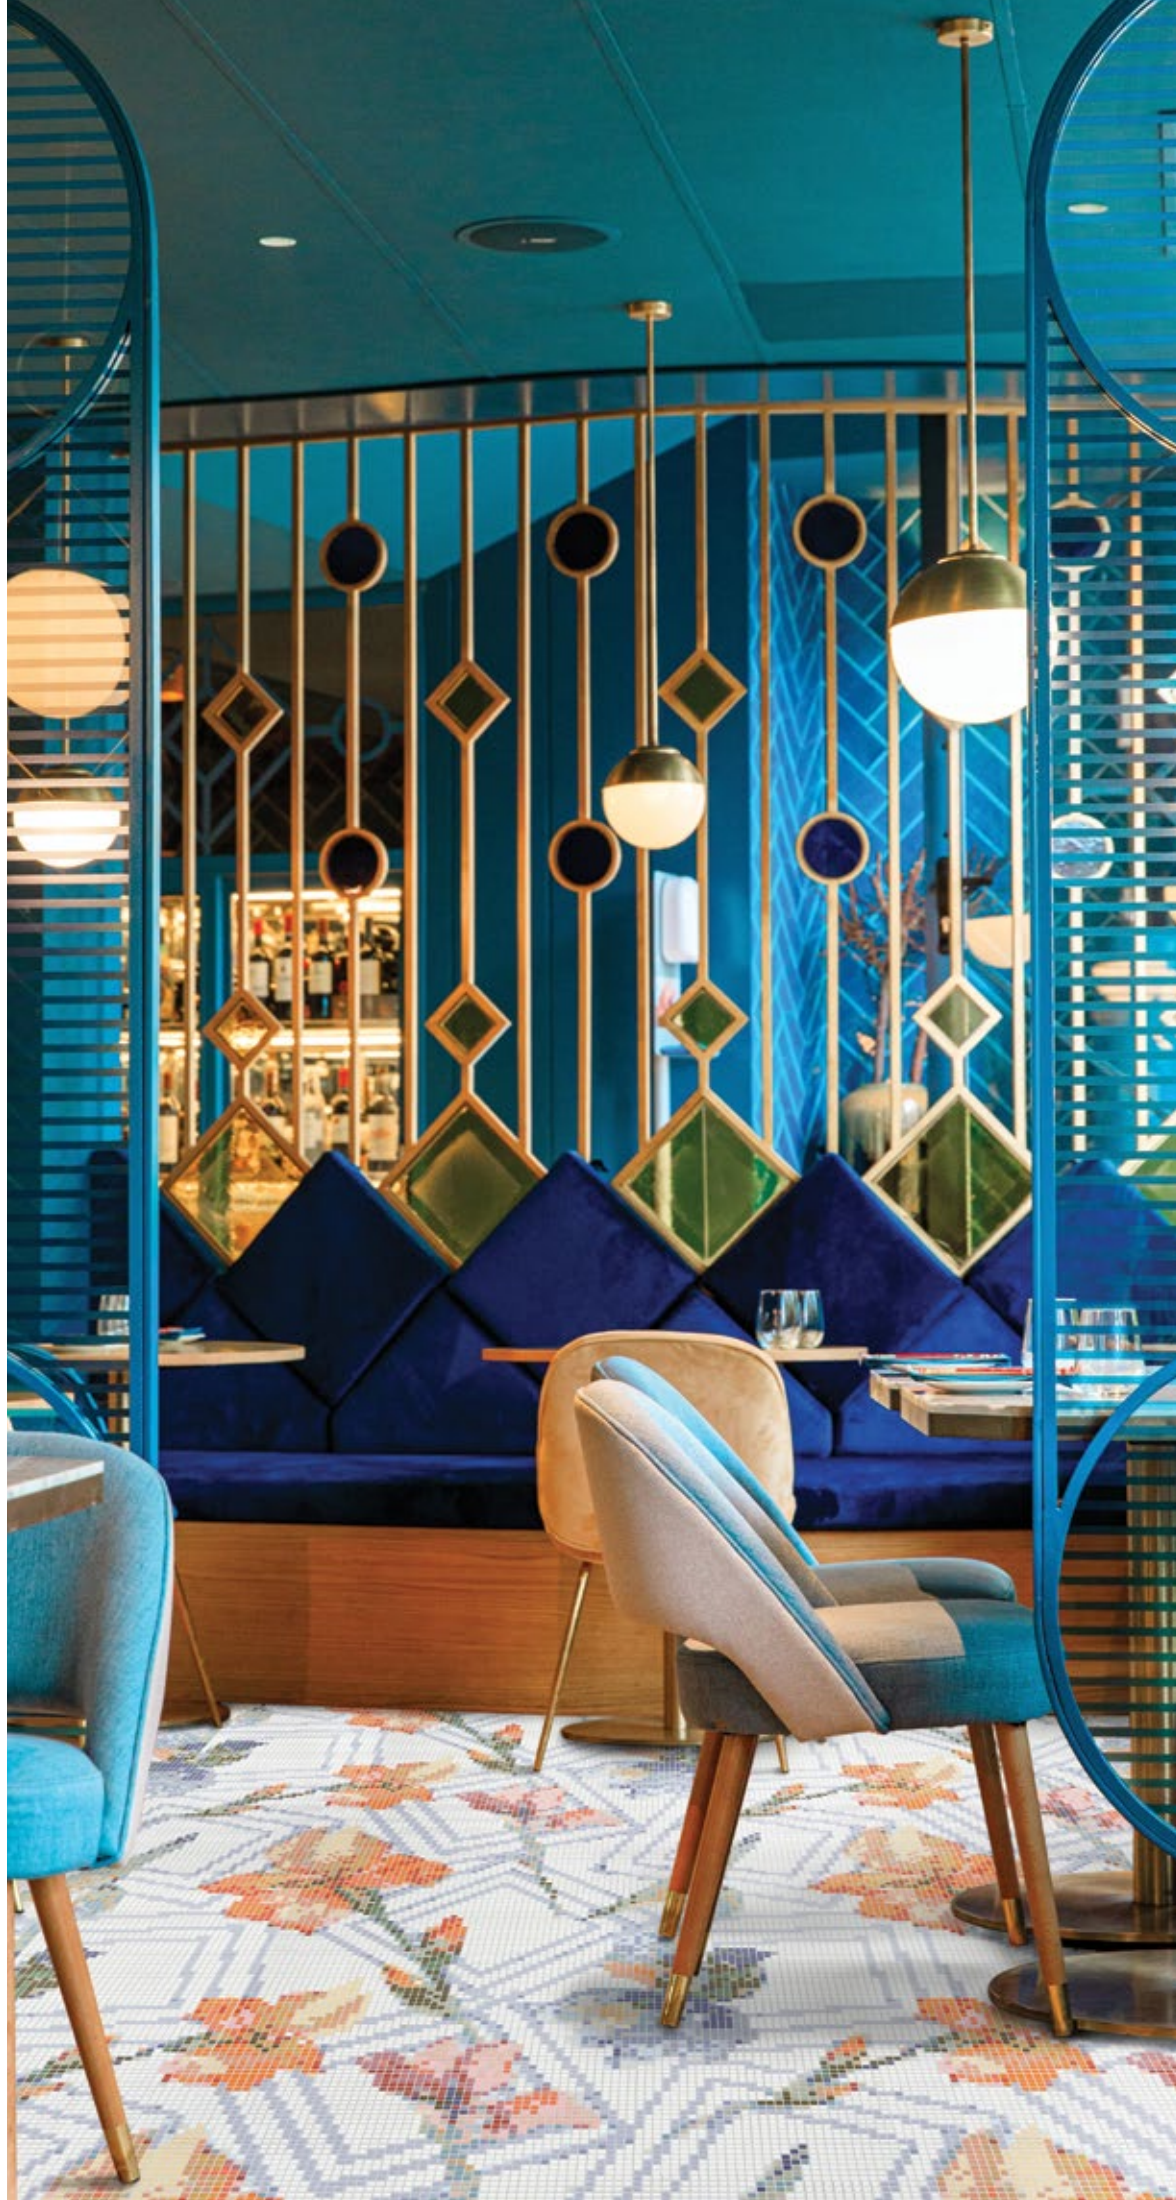

NO GAMBLE →

Placing a bet on a pattern that literally begs you dance is exactly what this designer did for their Las Vegas restaurant project. Carrying the motif of tumbling squares to the floor.

LETS DANCE - recycled glass