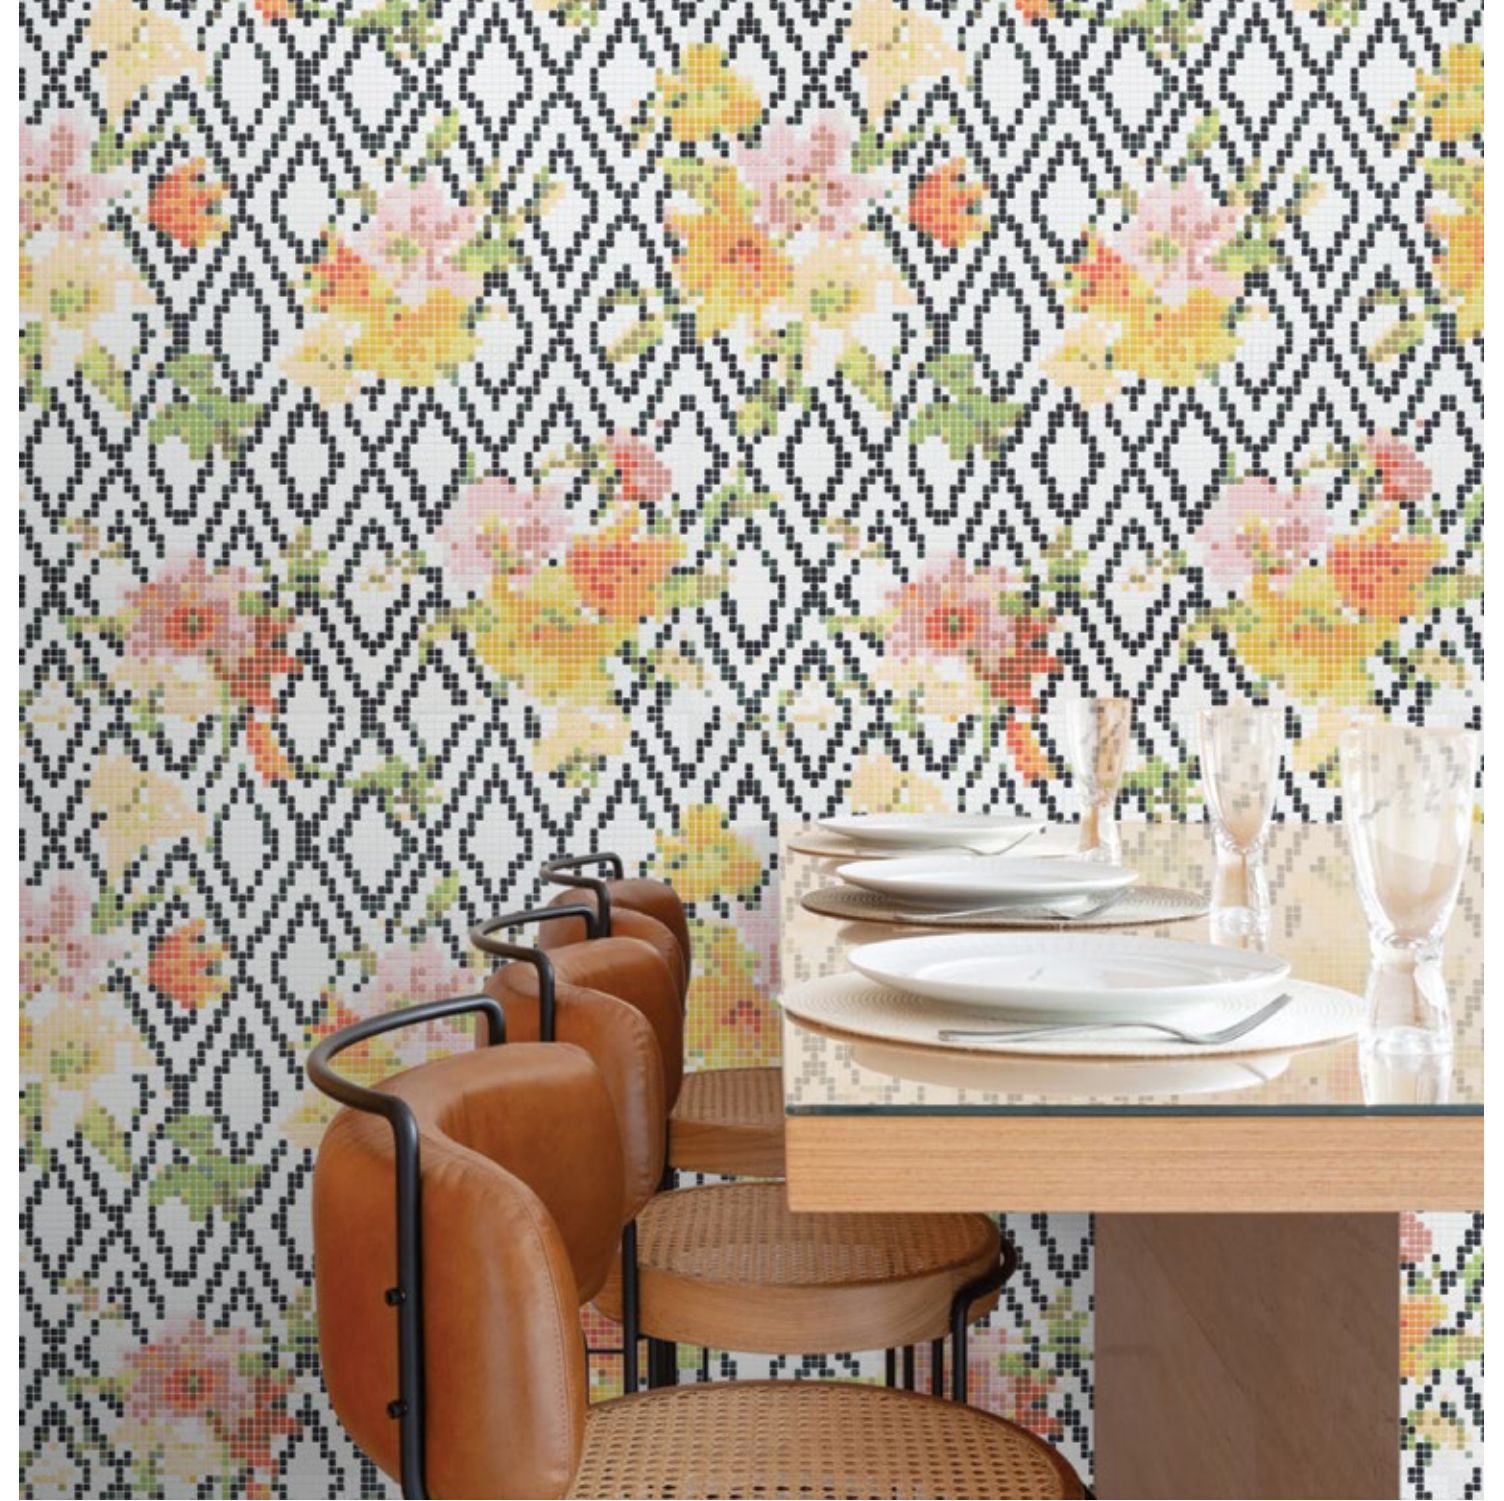

↖ DINING DARLING

Golden Years is a pattern daring enough to stir great conversation at your next reservation.

LATTICE LINE →

A Tea Room with a view. What is not lacking is atmosphere. A cozy chic space ready for sincere chats and soft giggles. A Maximum impact space brought to you by In The Groove.