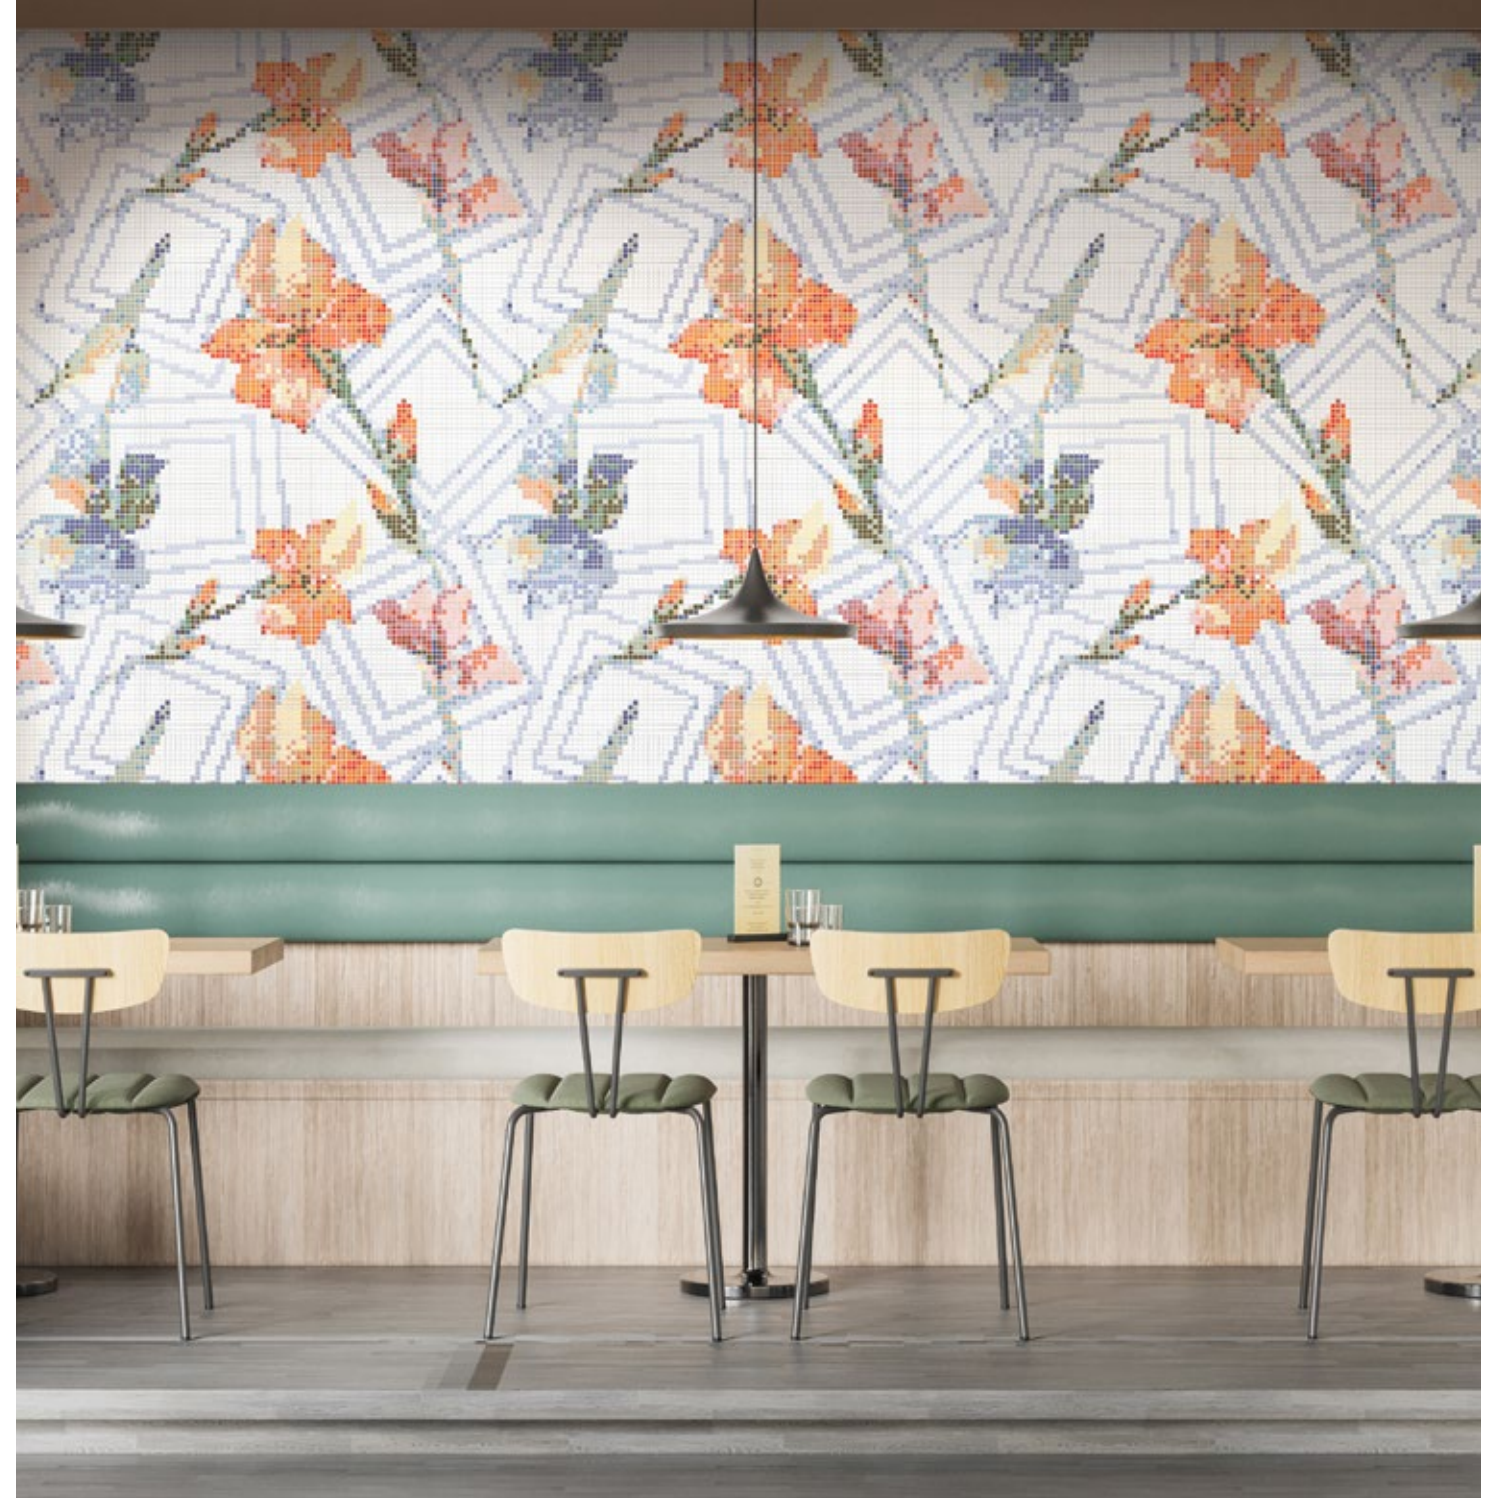

NO GAMBLE →

Placing a bet on a pattern that literally begs you dance is exactly what this designer did for their Las Vegas restaurant project. Carrying the motif of tumbling squares to the floor.

LETS DANCE - recycled glass