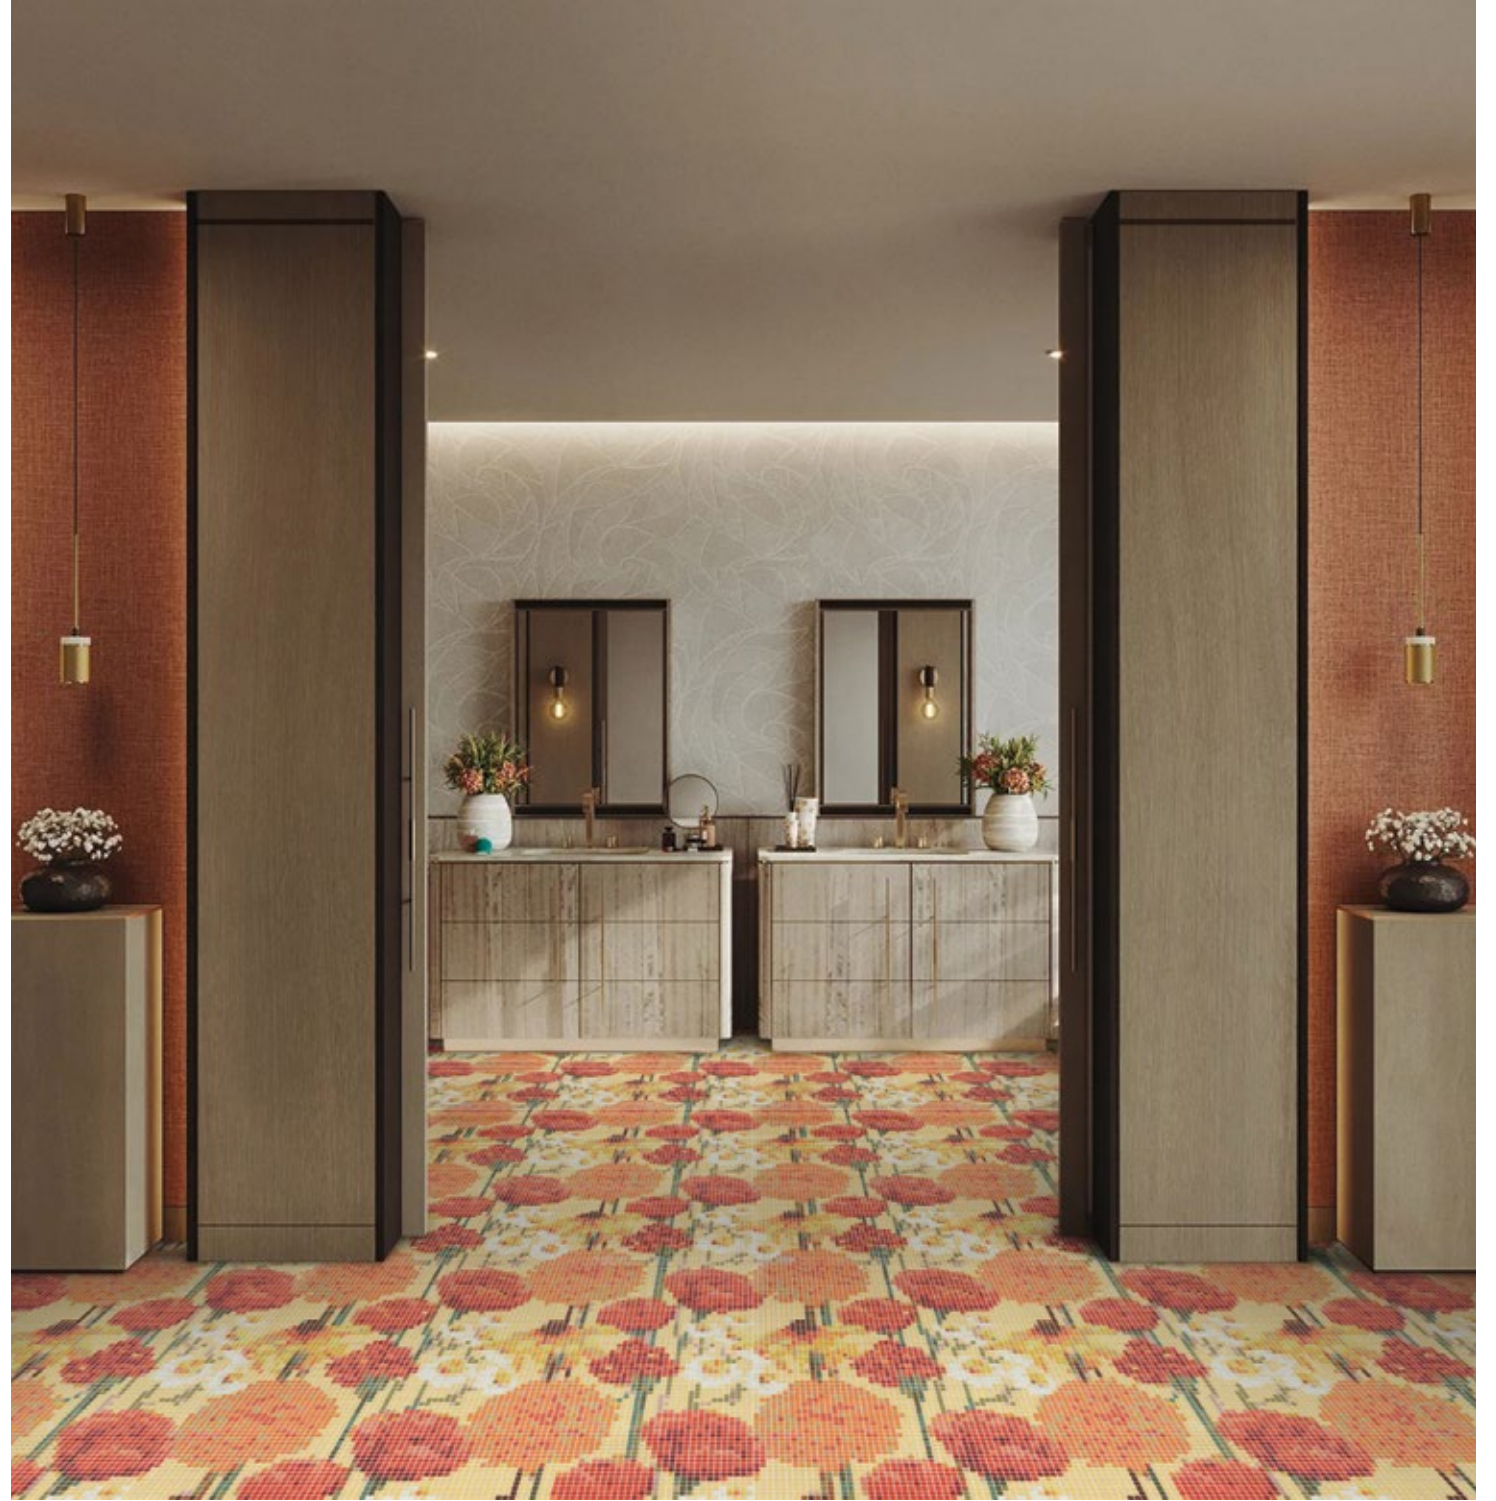

WHAT IN CARNATION →

Find yourself reminiscent of the Golden Years? Perhaps a brilliant bouquet of carnations, sunflowers and daisies will make the memory last. Nostalgia that you can design with is exactly what you get from our Flower Power collection.

GOLDEN YEARS- recycled glass