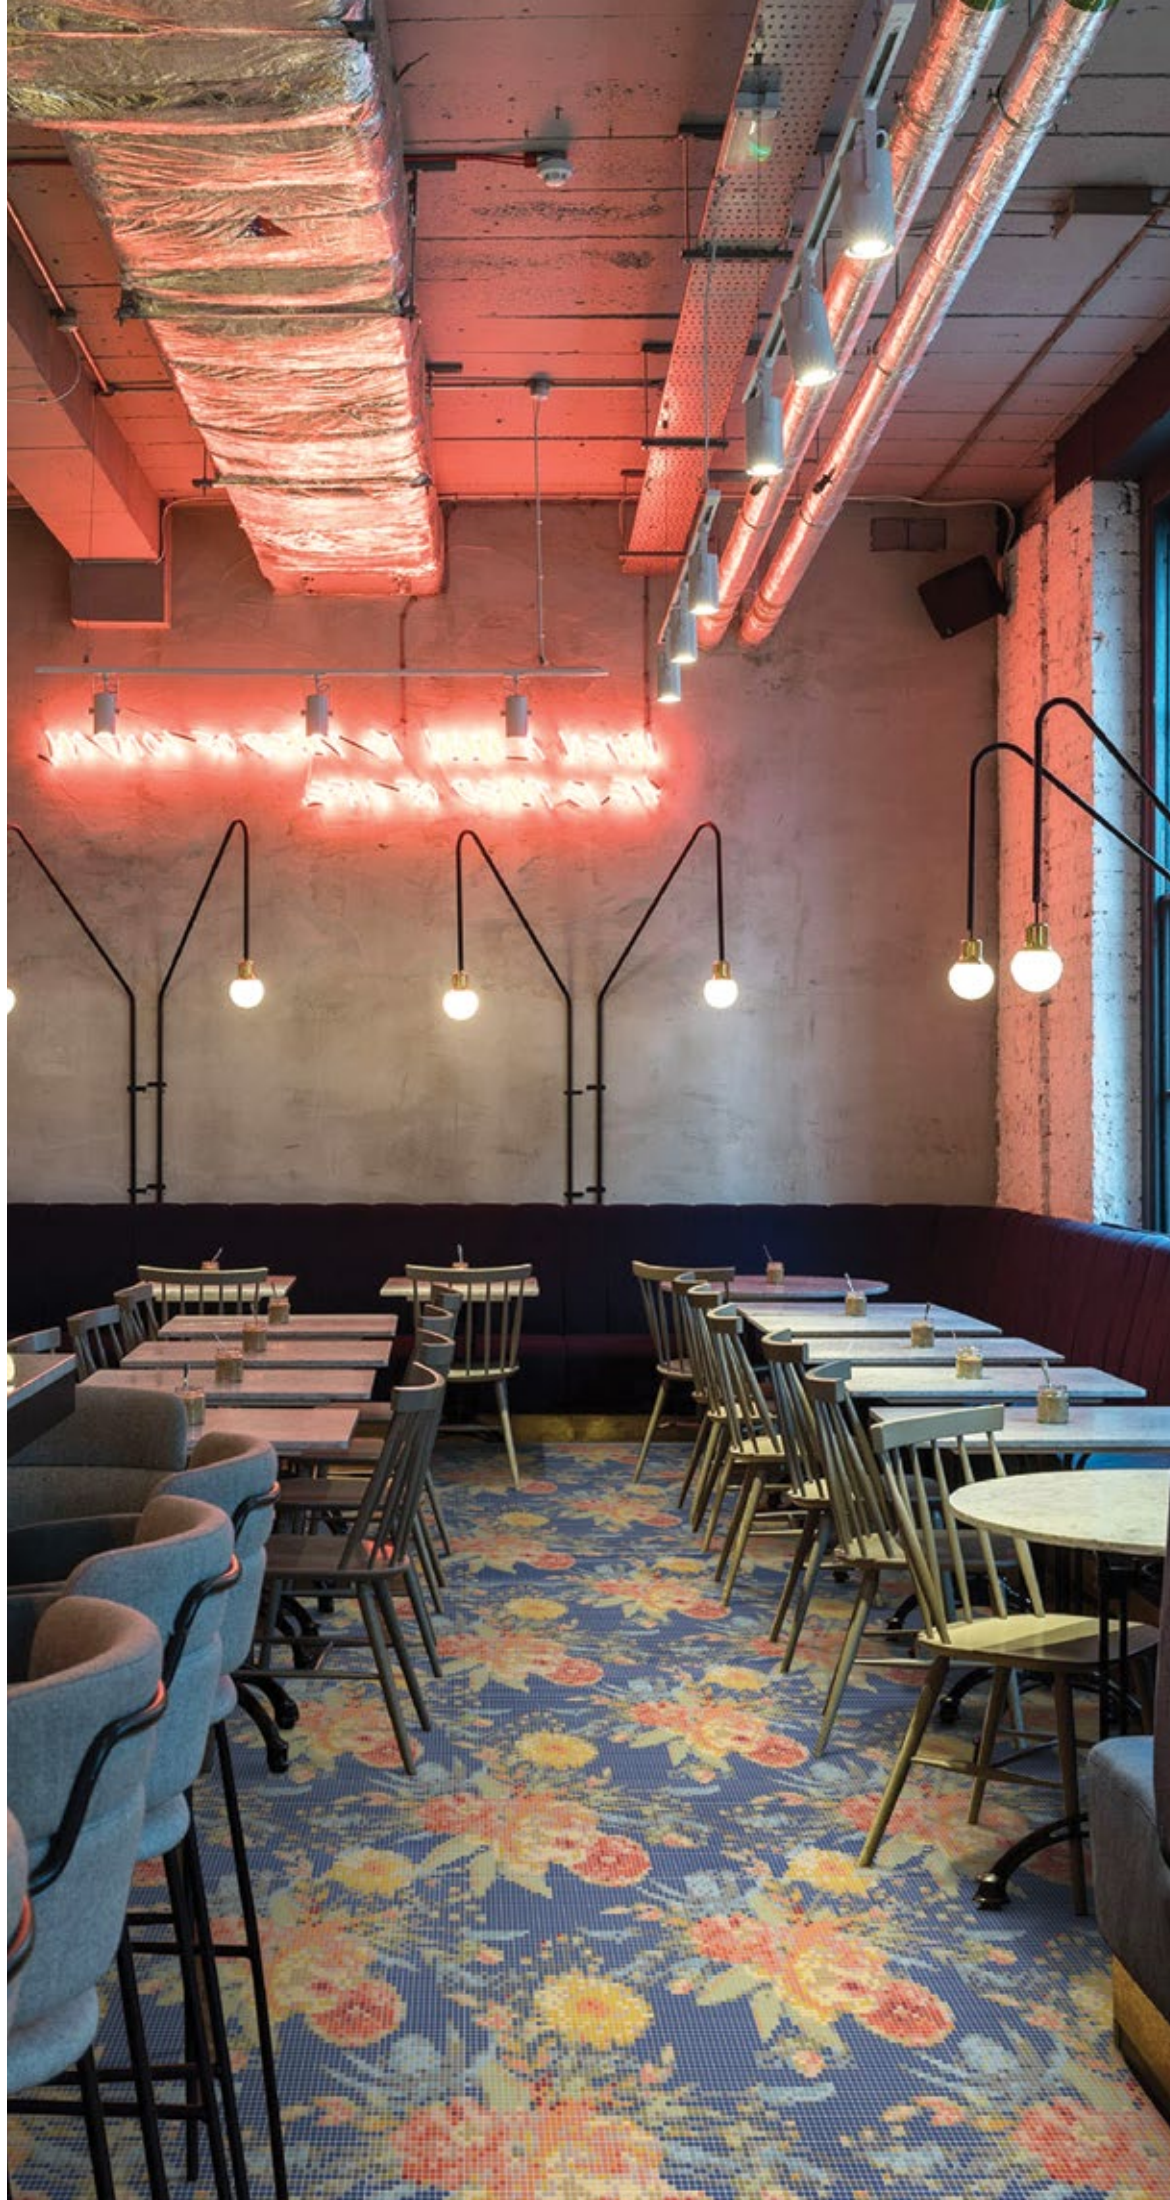

BRIGHT LIGHTS →
BIG CITY

This bar & restaurant is making a statement as bright as it's neon name. With Beloved Blue blooming on the floor this is a night out that your client will not soon forget.

BELOVED BLUE - recycled glass