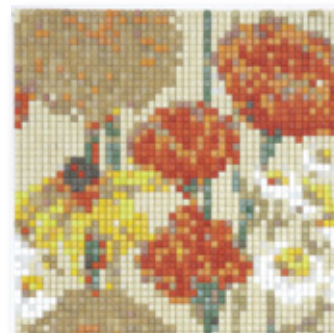

GOLDEN YEARS ☐
Kaleidoscope glass