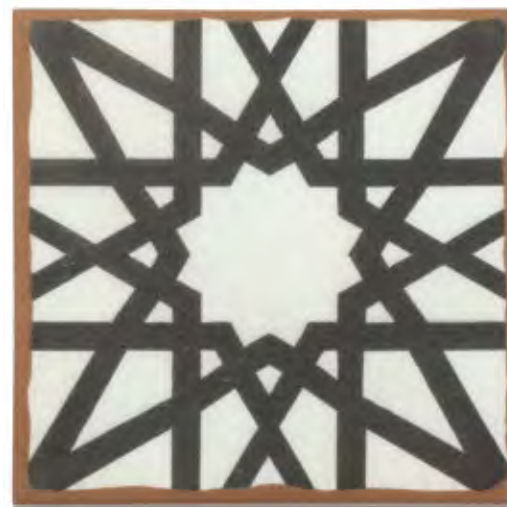

Style: Spanish Revival
Tile: 6" x 6"
Tile Yield: 0.25 sqft
Material: Recycled Glass
Finish: Effect matte print
Skew: MSTSR11

Sold By: Box
Box Yield: 10.01 sqft