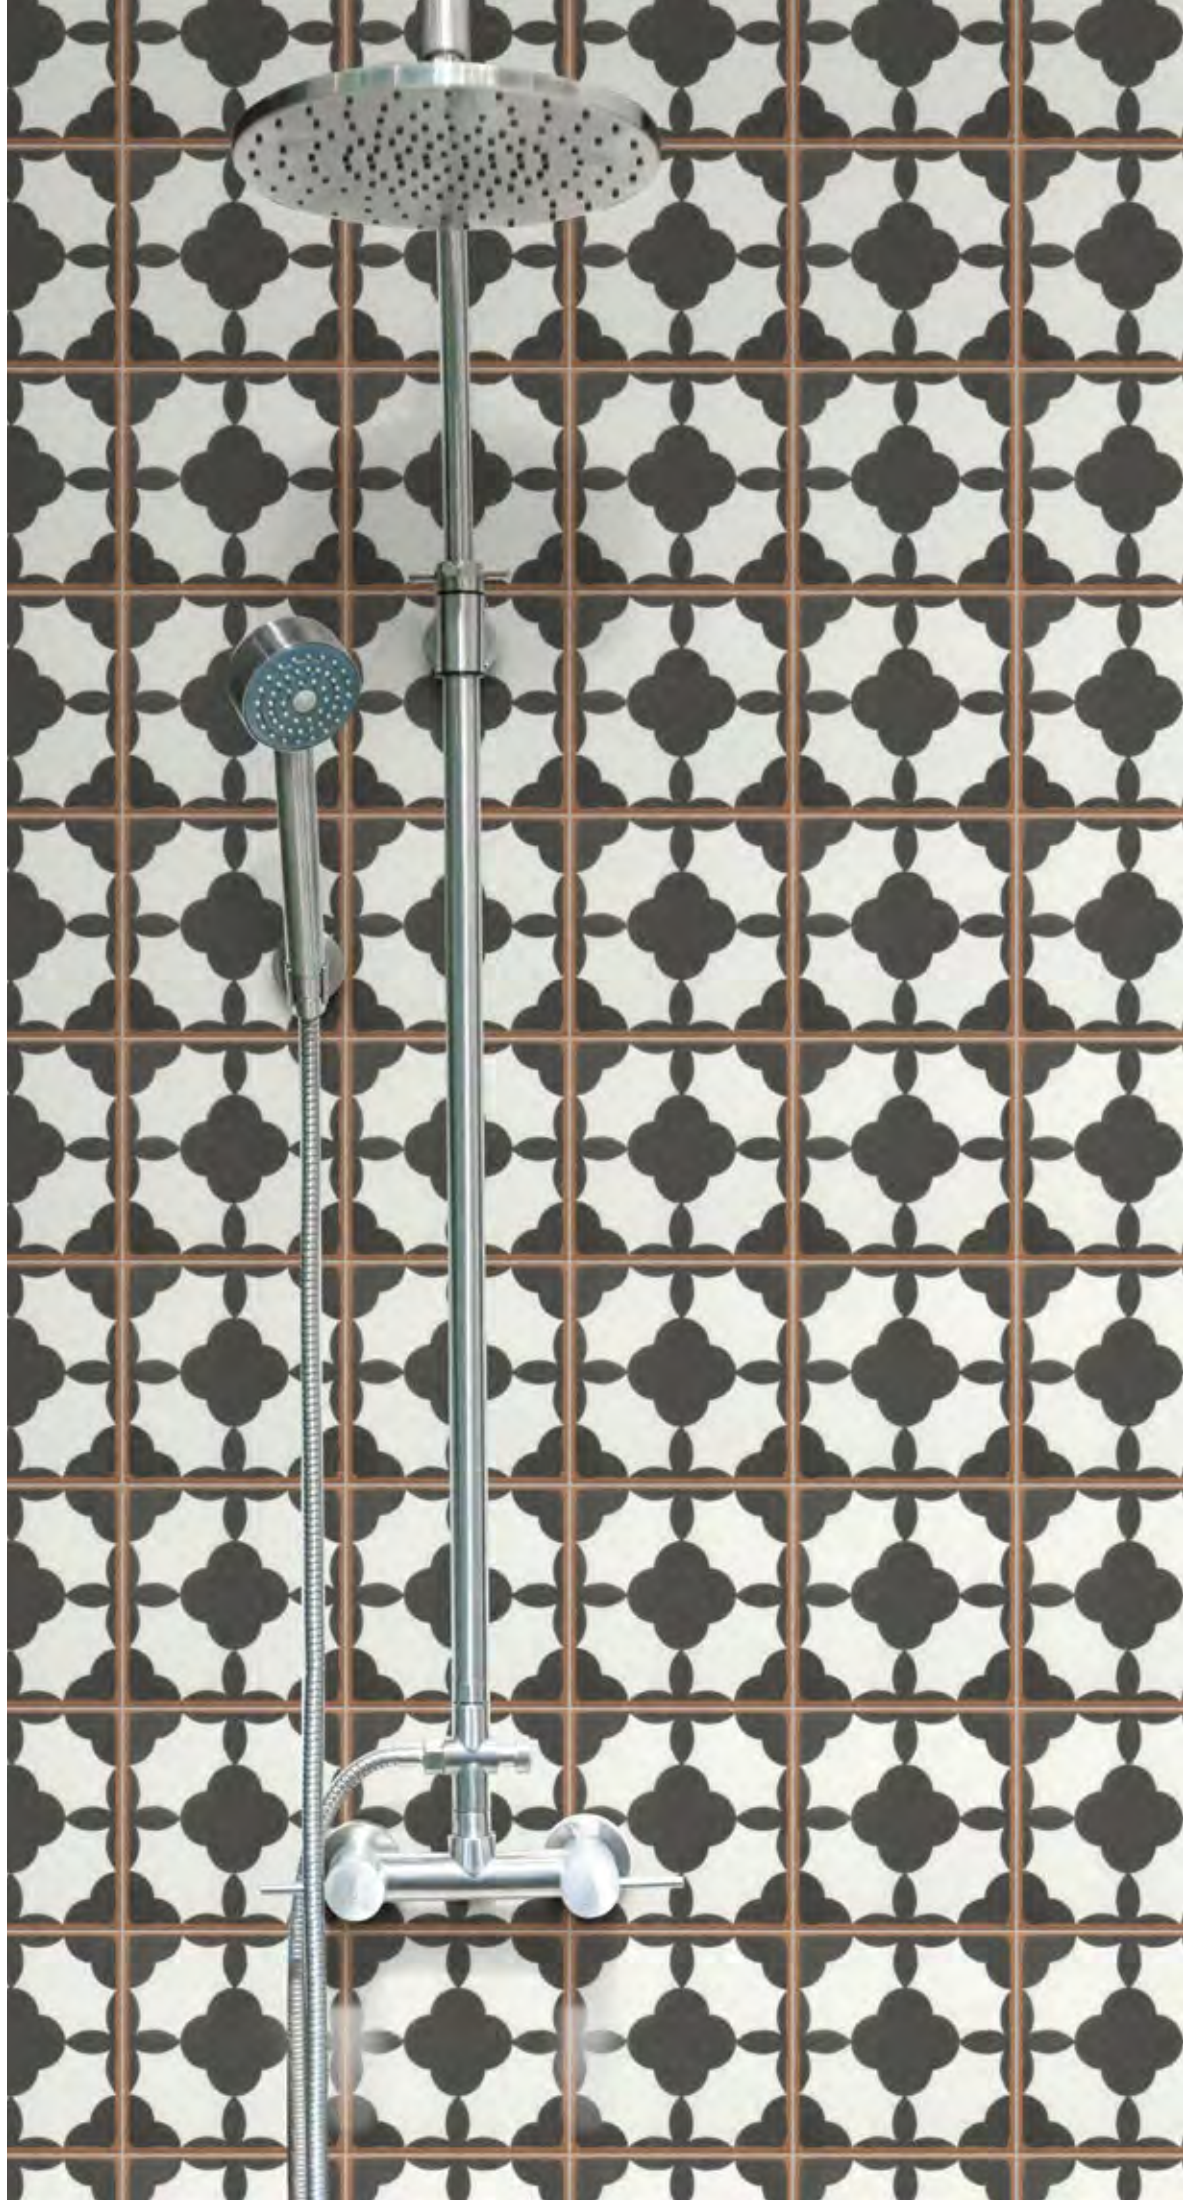

## EMMA

Style: Spanish Revival  
Tile: 6" x 6"  
Tile Yield: 0.25 sqft  
Material: Recycled Glass  
Finish: Effect matte print  
Skew: MSTSR12

Sold By: Box  
Box Yield: 10.01 sqft

EMMA

EVELYN

Style: Spanish Revival  
Tile: 6" x 6"  
Tile Yield: 0.25 sqft  
Material: Recycled Glass  
Finish: Effect matte print  
Skew: MSTSR13