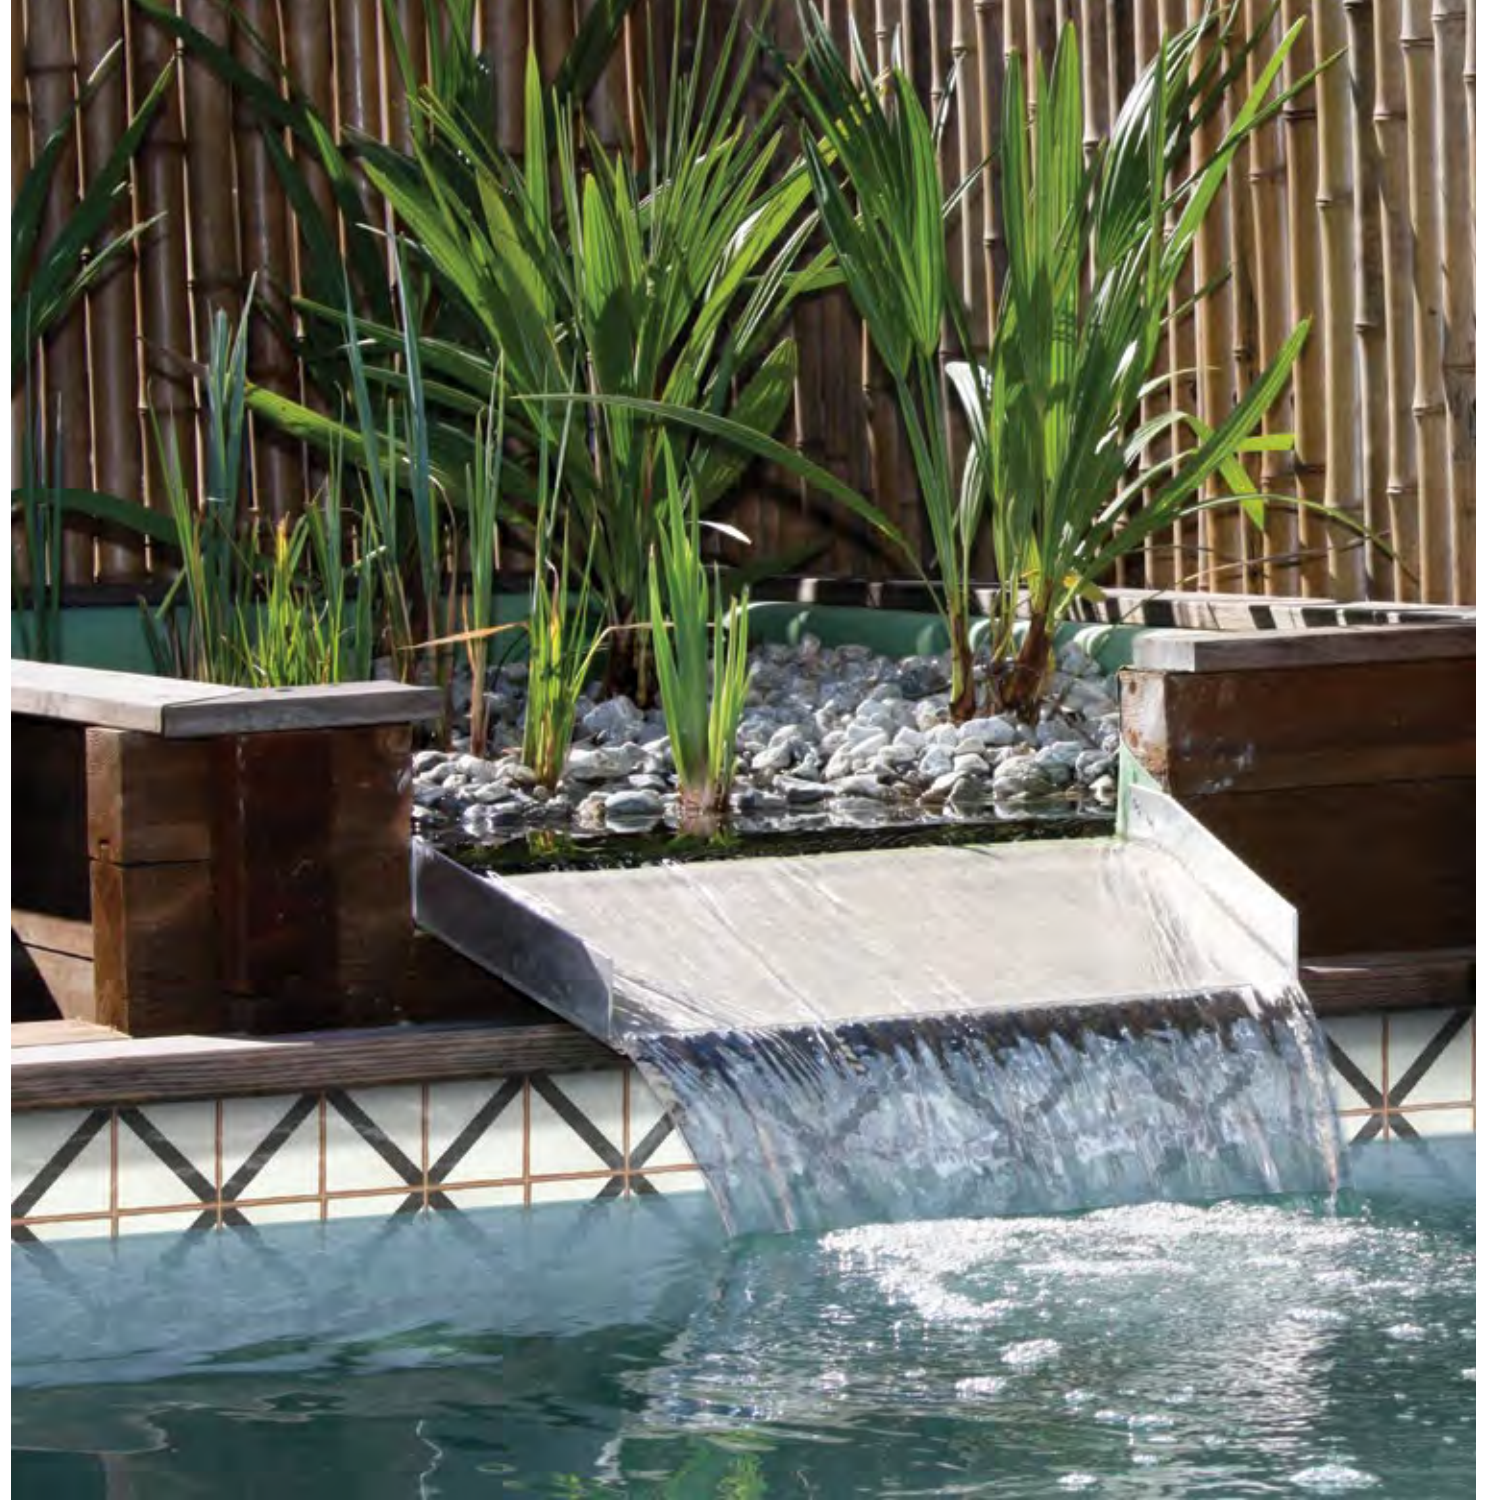

## LUCILLE

Style: Spanish Revival  
Tile: 6" x 6"  
Tile Yield: 0.25 sqft  
Material: Recycled Glass  
Finish: Effect matte print  
Skew: MSTSR18

Sold By: Box  
Box Yield: 10.01 sqft

LUCILLE