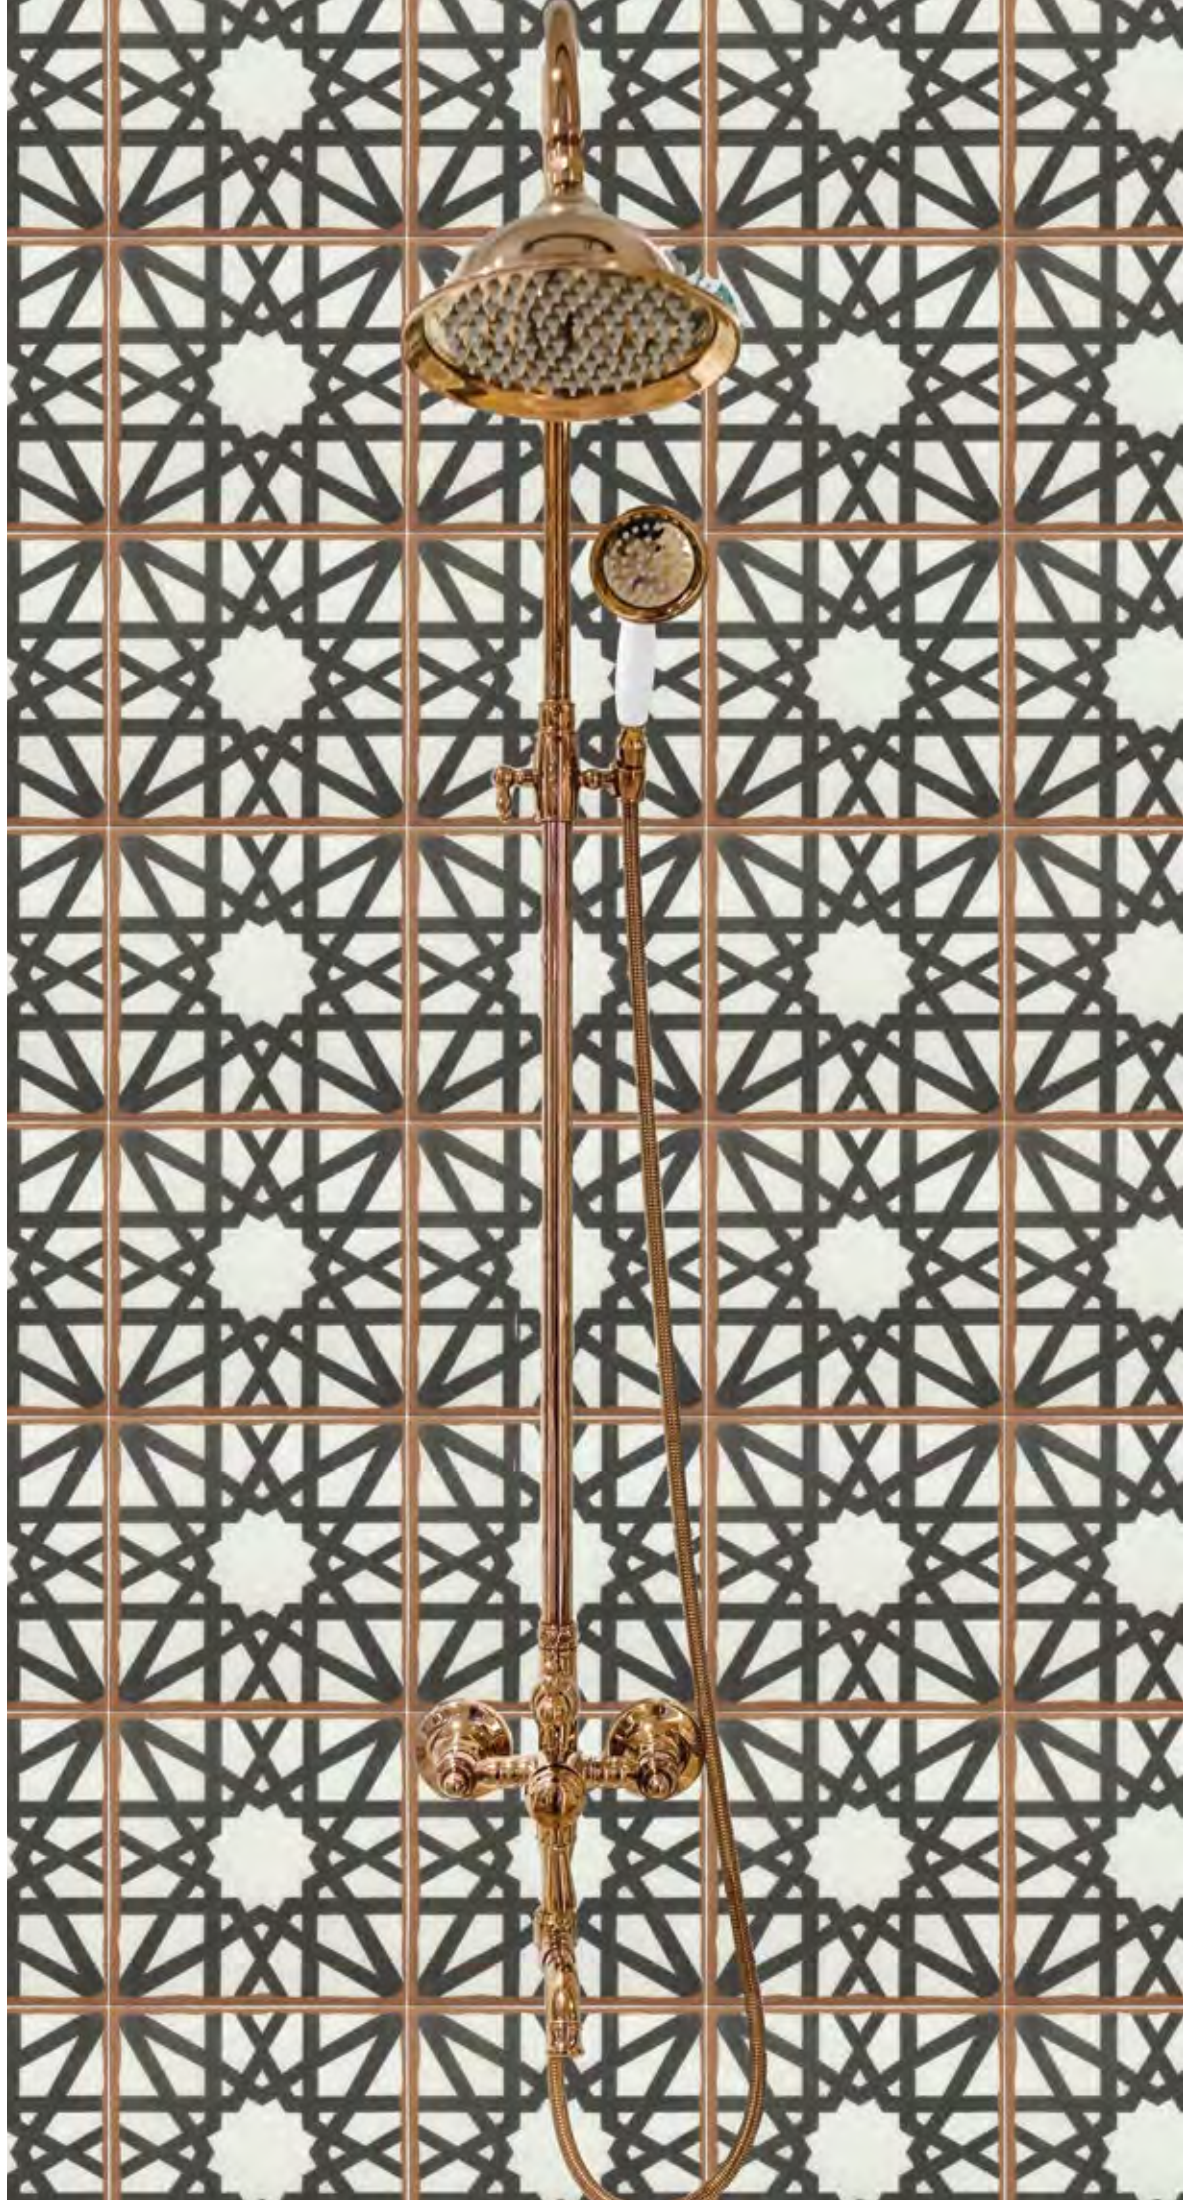

ELOISE

Style: Spanish Revival
Tile: 6" x 6"
Tile Yield: 0.25 sqft
Material: Recycled Glass
Finish: Effect matte print
Skew: MSTSR11

Sold By: Box
Box Yield: 10.01 sqft