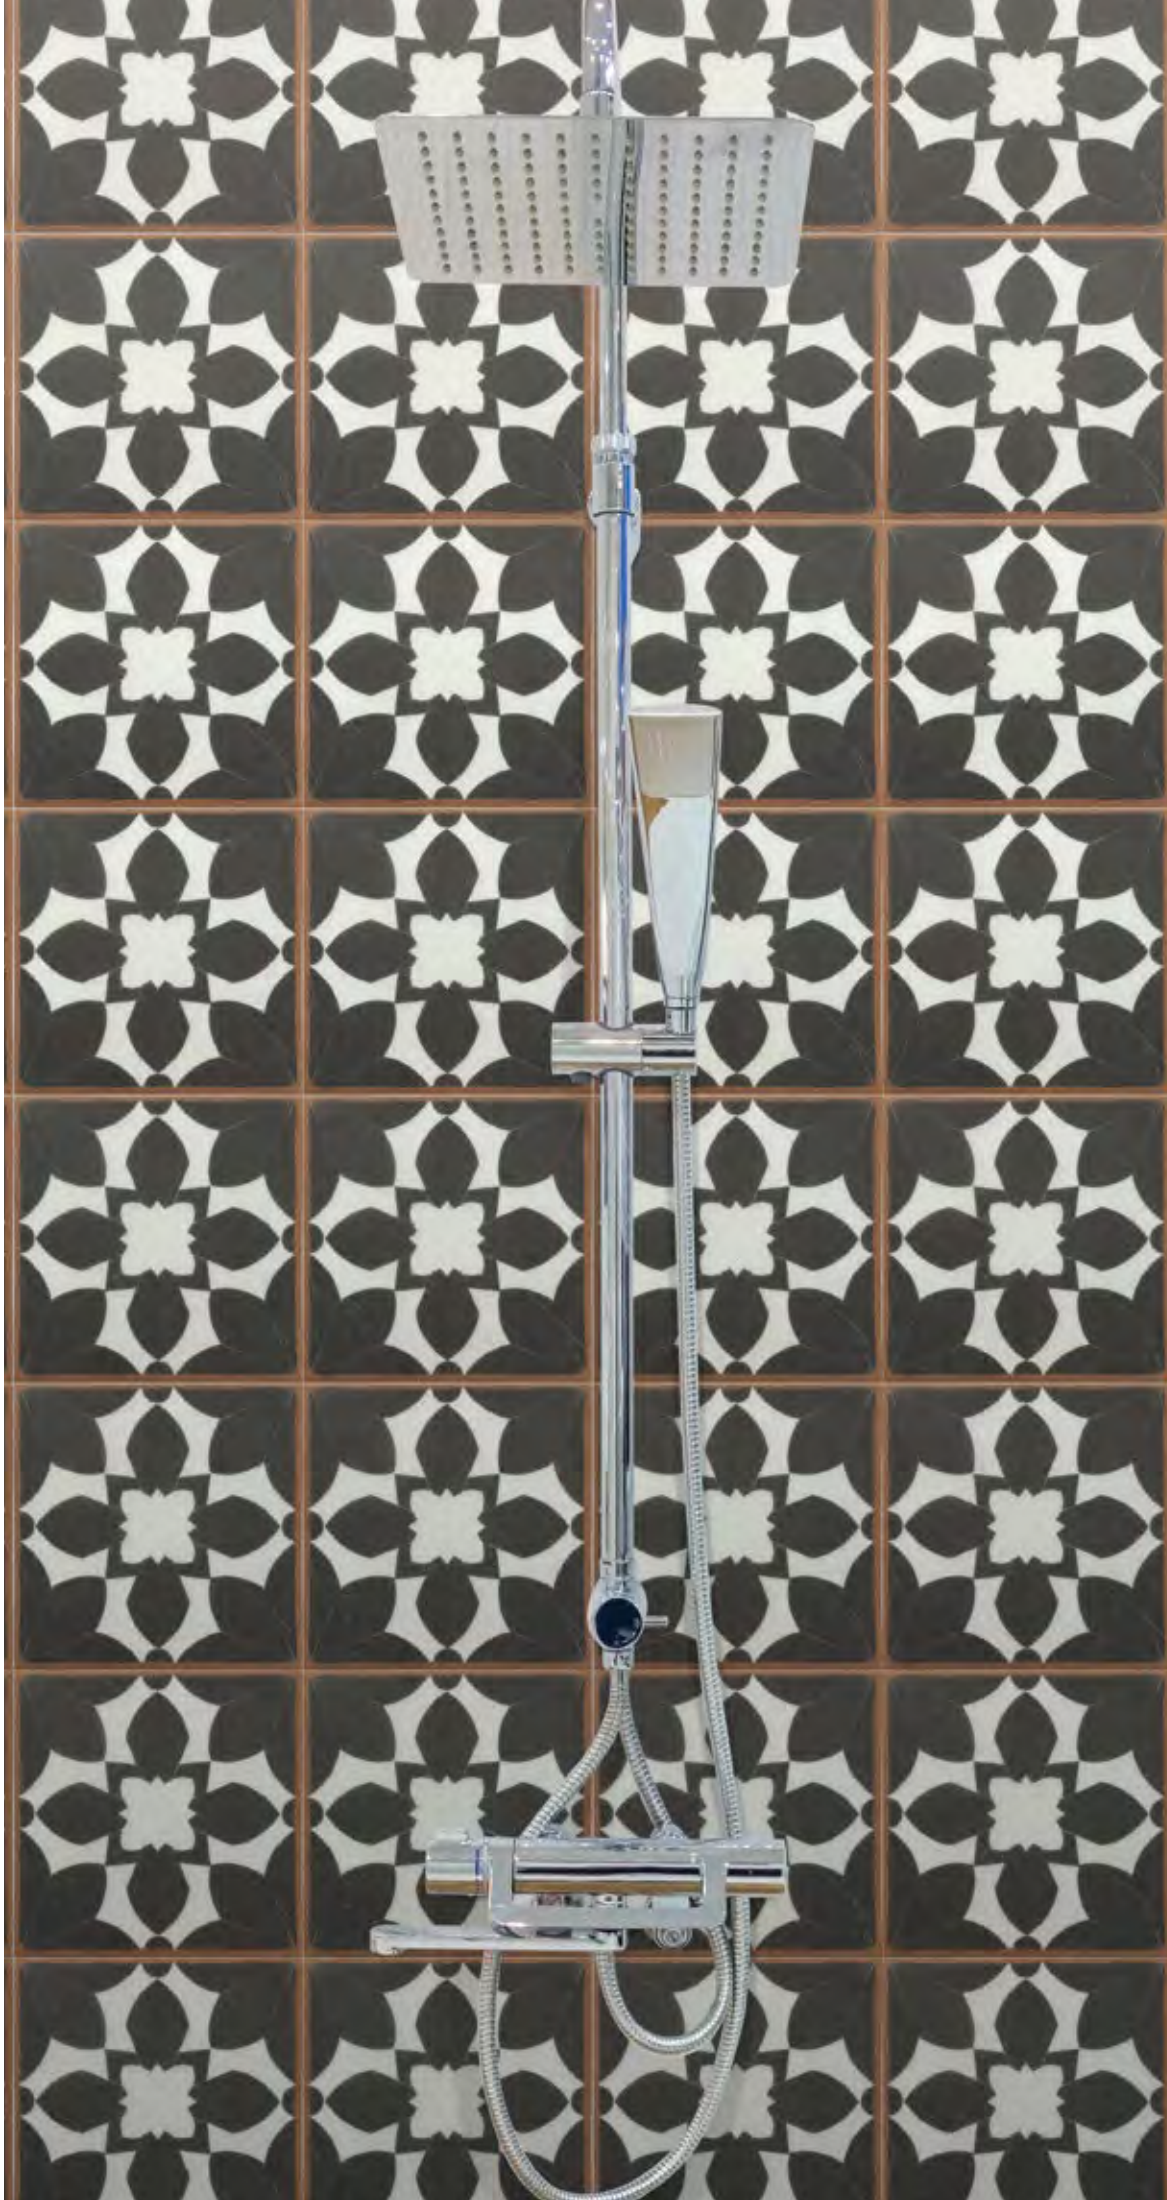

IMOGEN

Style: Spanish Revival
Tile: 6" x 6"
Tile Yield: 0.25 sqft
Material: Recycled Glass
Finish: Effect matte print
Skew: MSTSR17

Sold By: Box
Box Yield: 10.01 sqft