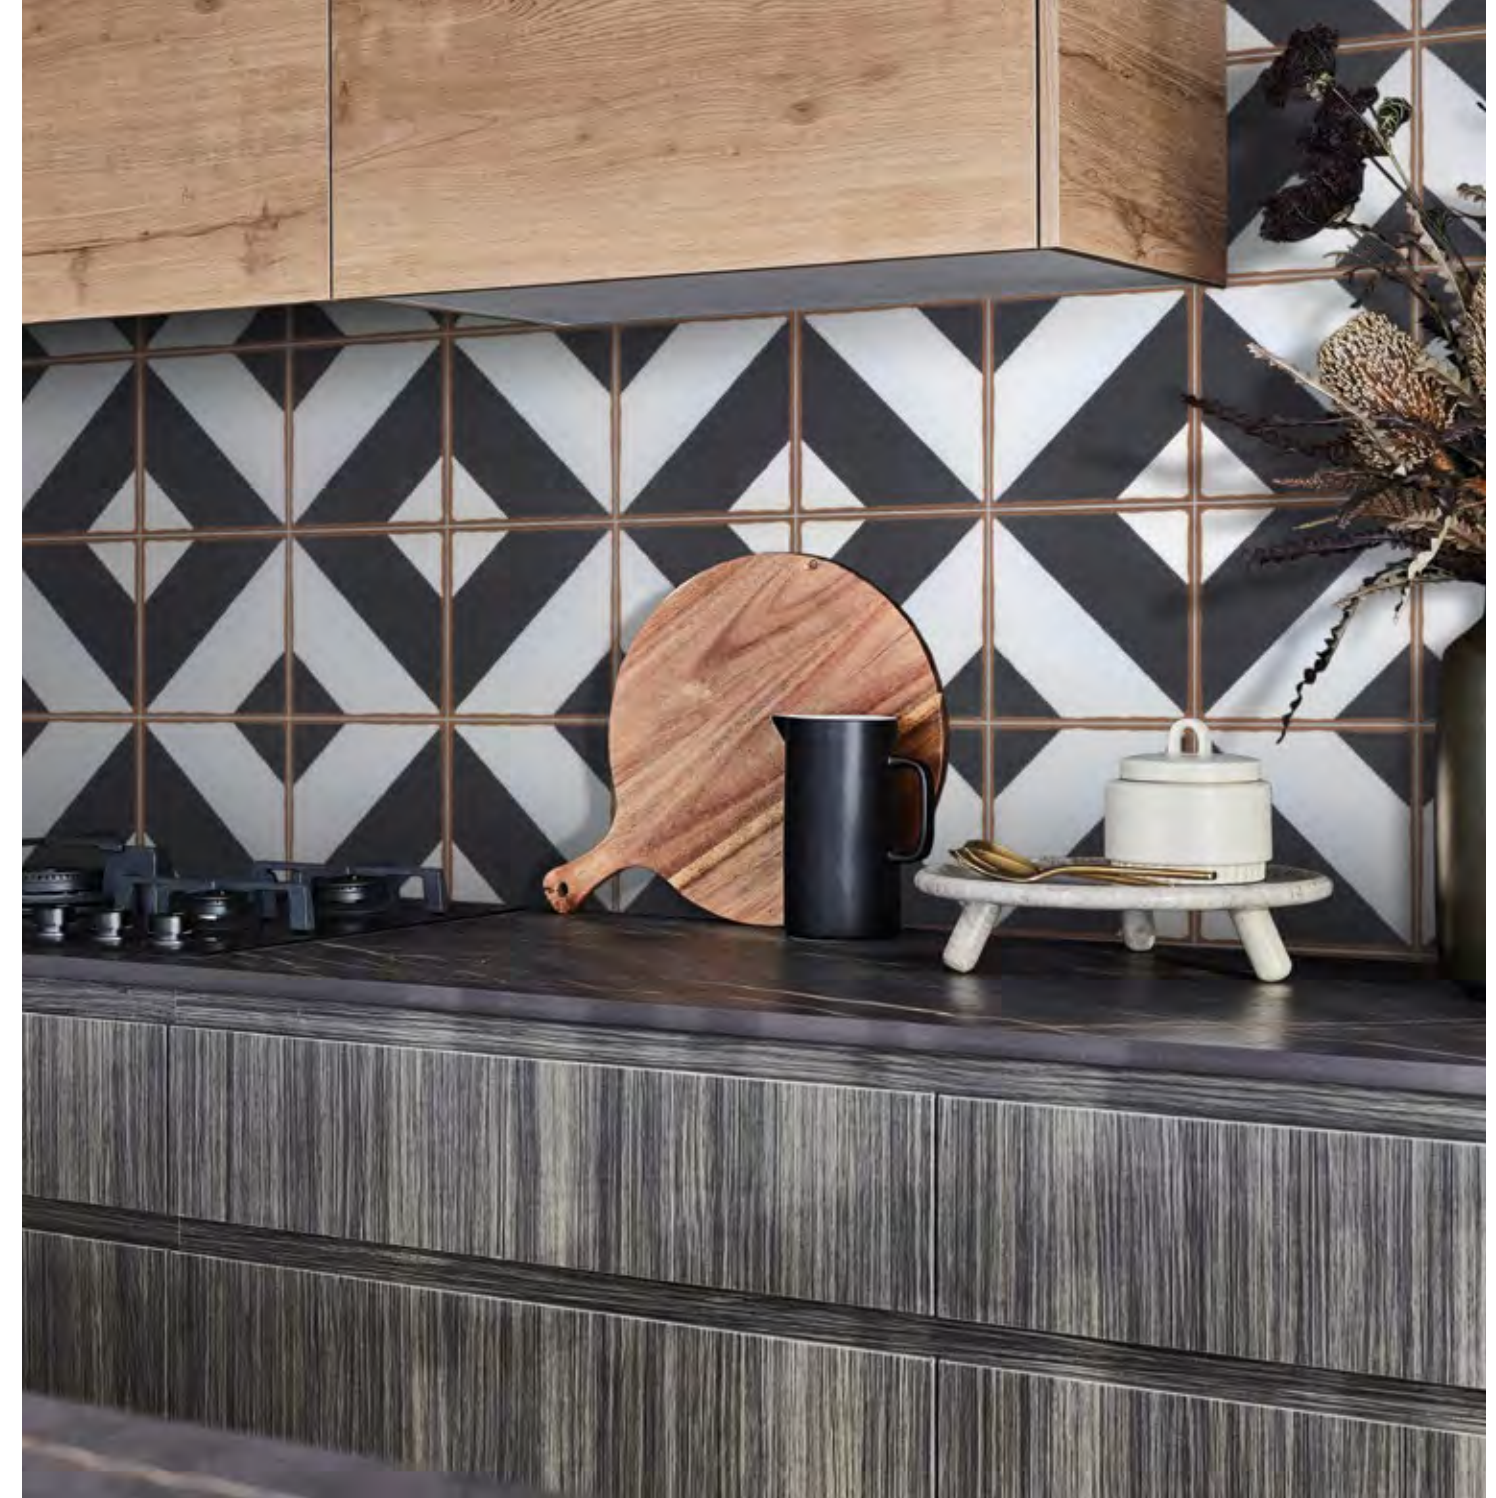

## MATILDA

Style: Spanish Revival  
Tile: 6" x 6"  
Tile Yield: 0.25 sqft  
Material: Recycled Glass  
Finish: Effect matte print  
Skew: MSTSR20

Sold By: Box  
Box Yield: 10.01 sqft

MATILDA