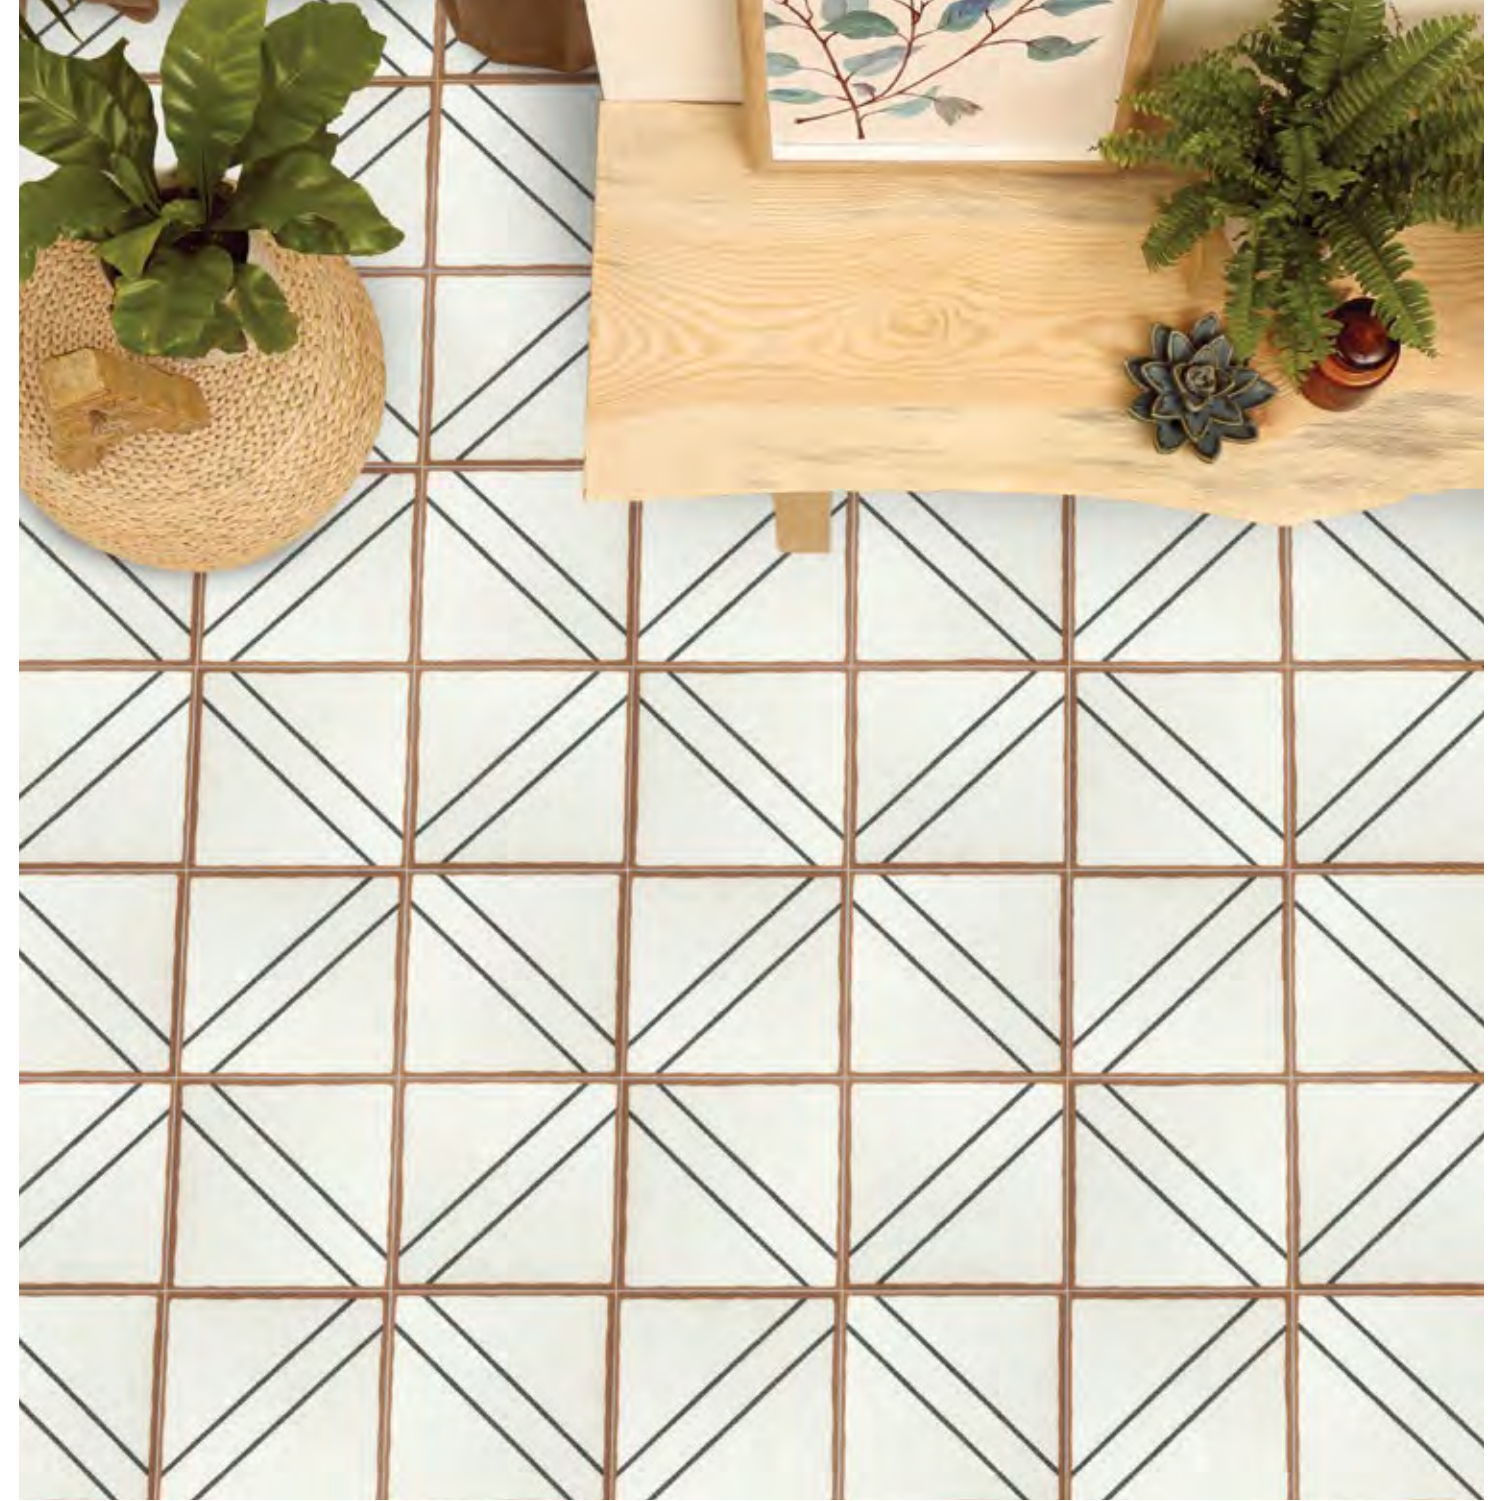

## LUELLA

Style: Spanish Revival  
Tile: 6" x 6"  
Tile Yield: 0.25 sqft  
Material: Recycled Glass  
Finish: Effect matte print  
Skew: MSTSR19

Sold By: Box  
Box Yield: 10.01 sqft

LUELLA

## MATILDA

Style: Spanish Revival  
Tile: 6" x 6"  
Tile Yield: 0.25 sqft  
Material: Recycled Glass  
Finish: Effect matte print  
Skew: MSTSR20

Sold By: Box  
Box Yield: 10.01 sqft

MATILDA