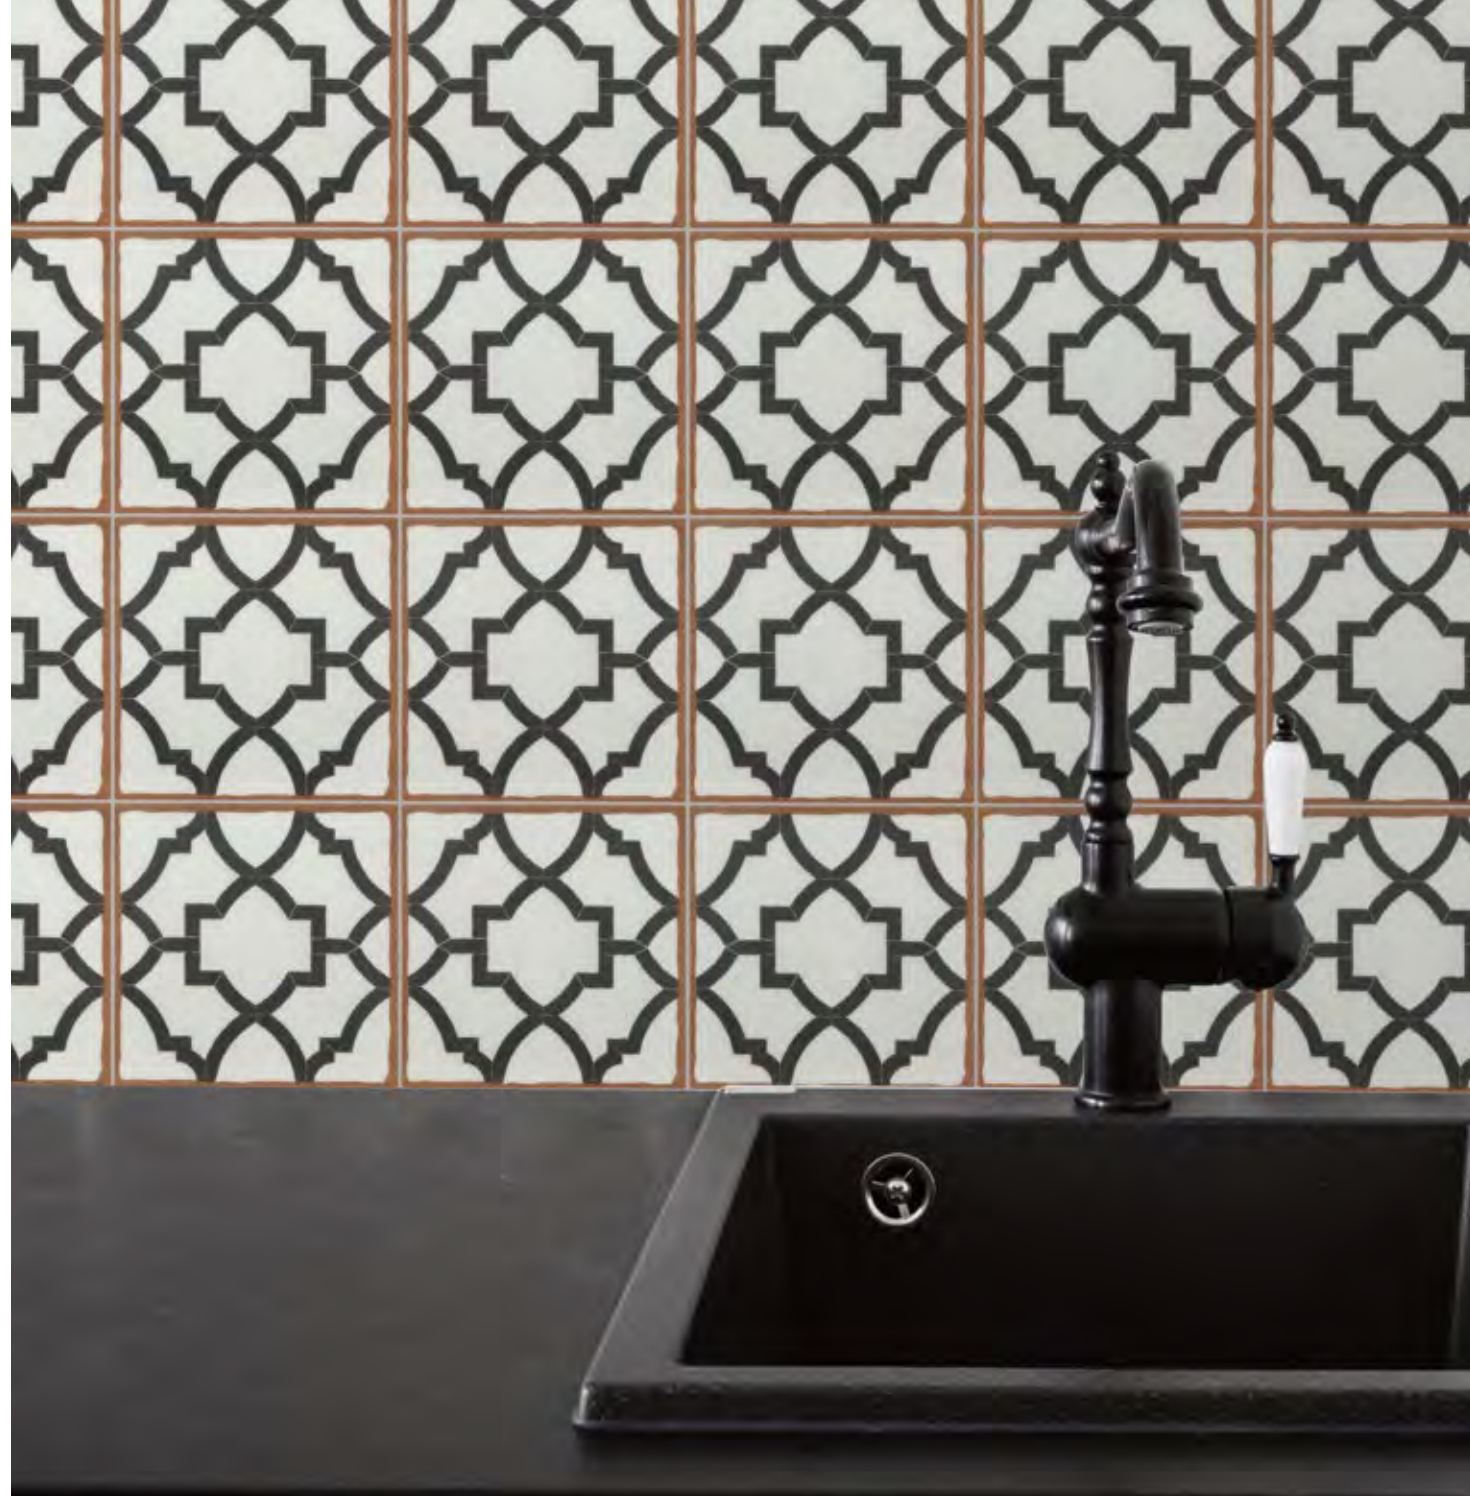

## CORDELIA

Style: Spanish Revival  
Tile: 6" x 6"  
Tile Yield: 0.25 sqft  
Material: Recycled Glass  
Finish: Effect matte print  
Skew: MSTSR06

Sold By: Box  
Box Yield: 10.01 sqft

CORDELIA