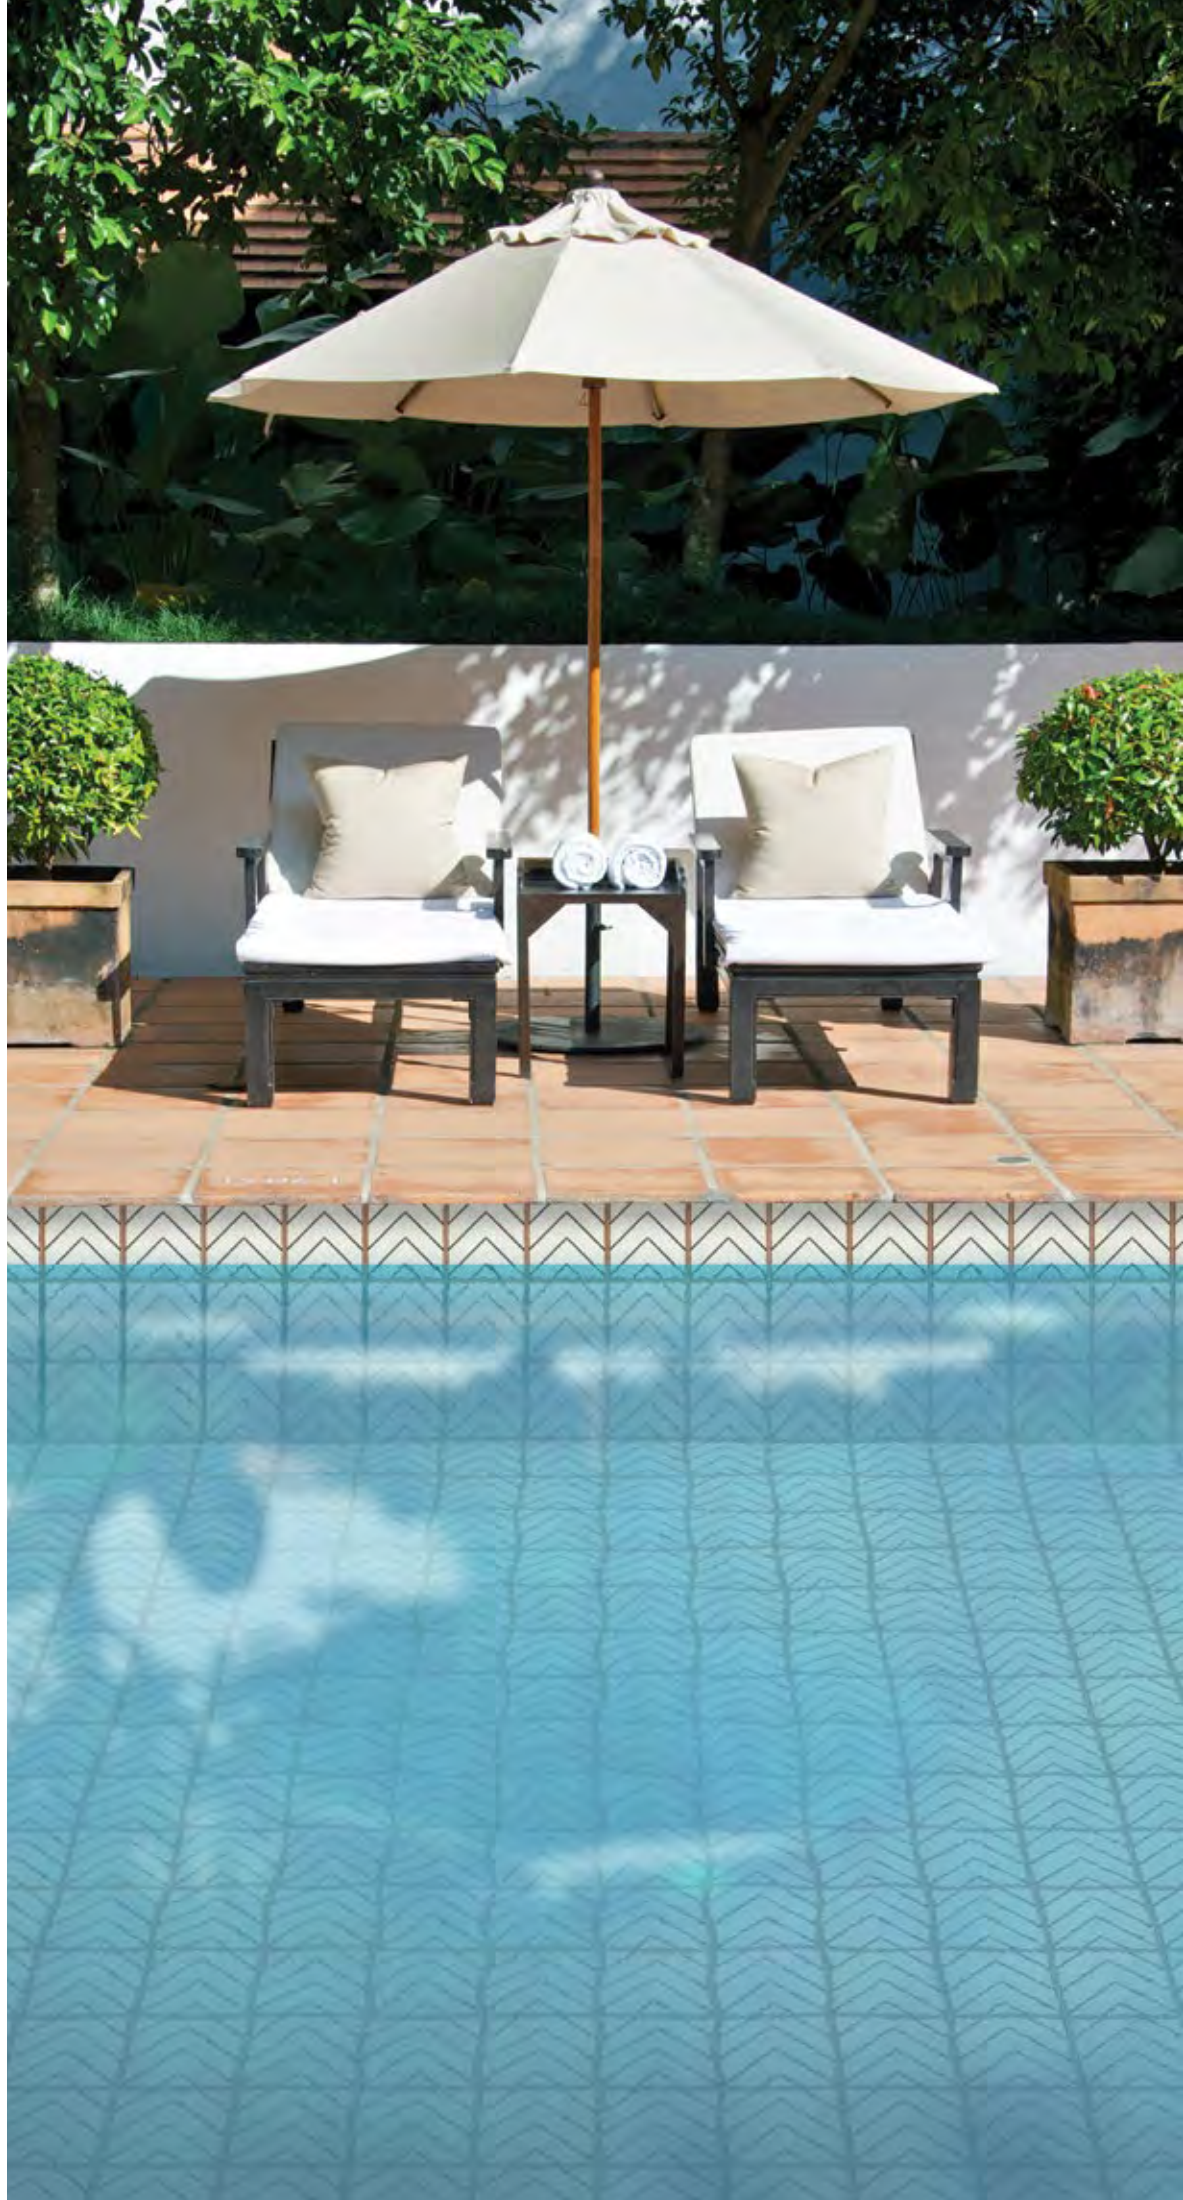

## CASSIAN

Style: Spanish Revival  
Tile: 6" x 6"  
Tile Yield: 0.25 sqft  
Material: Recycled Glass  
Finish: Effect matte print  
Skew: MSTSR04

Sold By: Box  
Box Yield: 10.01 sqft

CASSIAN