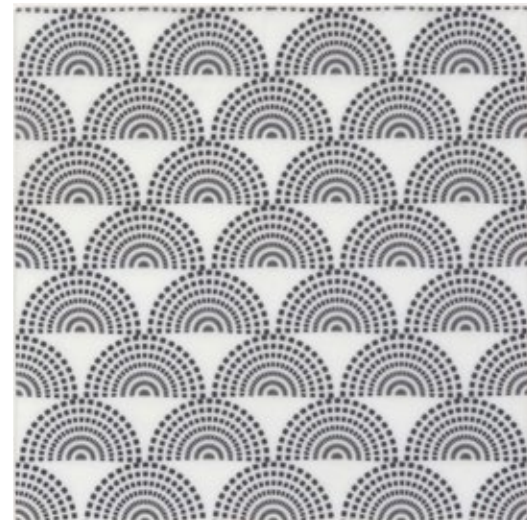

MARLEY

MARLOWE

Style: Sketch Book
Tile: 6" x 6"
Tile Yield: 0.25 sqft
Material: Recycled Glass
Finish: Effect matte print
Skew: MSTSB07

Sold By: Box
Box Yield: 10.01 sqft

MARLOWE

MATTEO

Style: Sketch Book
Tile: 6" x 6"
Tile Yield: 0.25 sqft
Material: Recycled Glass
Finish: Effect matte print
Skew: MSTSB08

Sold By: Box
Box Yield: 10.01 sqft

MATTEO

MAURICE

Style: Sketch Book
 Tile: 6" x 6"
 Tile Yield: 0.25 sqft
 Material: Recycled Glass
 Finish: Effect matte print
 Skew: MSTSB09

Sold By: Box
 Box Yield: 10.01 sqft

MAVIS

Style: Sketch Book
Tile: 6" x 6"
Tile Yield: 0.25 sqft
Material: Recycled Glass
Finish: Effect matte print
Skew: MSTSB10

Sold By: Box
Box Yield: 10.01 sqft

MAVIS

MEERA

Style: Sketch Book
Tile: 6" x 6"
Tile Yield: 0.25 sqft
Material: Recycled Glass
Finish: Effect matte print
Skew: MSTSB11