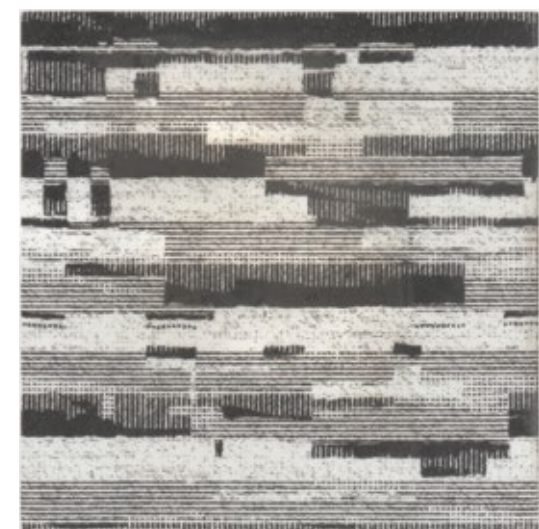

MYLO

Style: Sketch Book
Tile: 6" x 6"
Tile Yield: 0.25 sqft
Material: Recycled Glass
Finish: Effect matte print
Skew: MSTSB13

Sold By: Box
Box Yield: 10.01 sqft