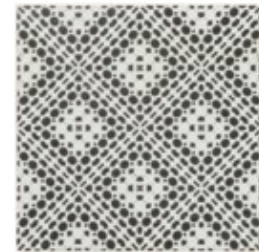

SKETCH BOOK

Bold Moves
PATTERN COUNT: 13

MAURICE