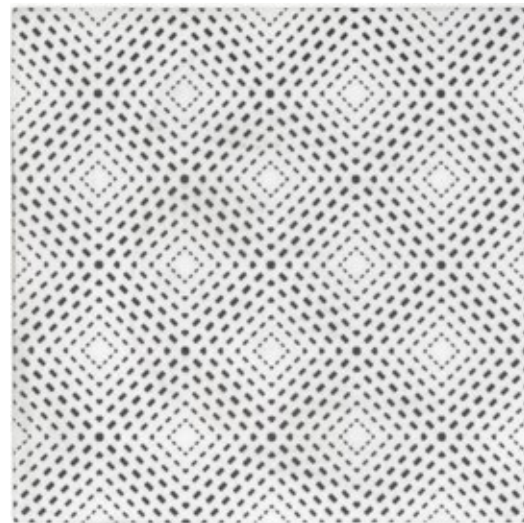

MARCO

Style: Sketch Book
Tile: 6" x 6"
Tile Yield: 0.25 sqft
Material: Recycled Glass
Finish: Effect matte print
Skew: MSTSB04

Sold By: Box
Box Yield: 10.01 sqft

MARIAH

Style: Sketch Book
Tile: 6" x 6"
Tile Yield: 0.25 sqft
Material: Recycled Glass
Finish: Effect matte print
Skew: MSTSB05

Sold By: Box
Box Yield: 10.01 sqft

MARIAH

MARLEY

Style: Sketch Book
Tile: 6" x 6"
Tile Yield: 0.25 sqft
Material: Recycled Glass
Finish: Effect matte print
Skew: MSTSB06

Sold By: Box
Box Yield: 10.01 sqft