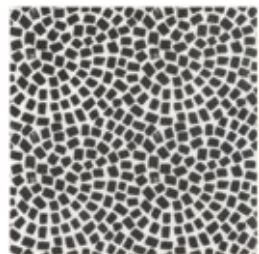

SKETCH BOOK

Bold Moves
PATTERN COUNT: 13

MEERA