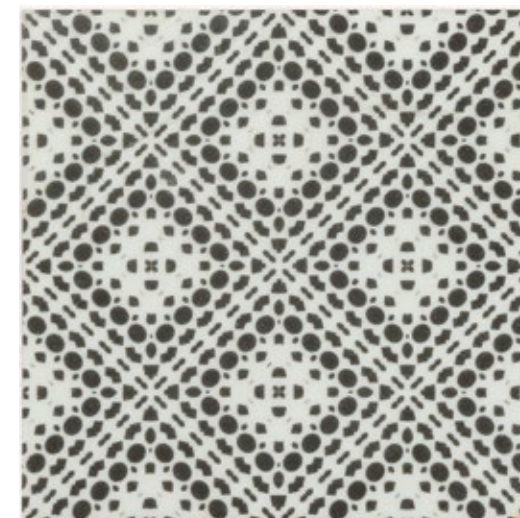

Style: Sketch Book
Tile: 6" x 6"
Tile Yield: 0.25 sqft
Material: Recycled Glass
Finish: Effect matte print
Skew: MSTSB09

Sold By: Box
Box Yield: 10.01 sqft