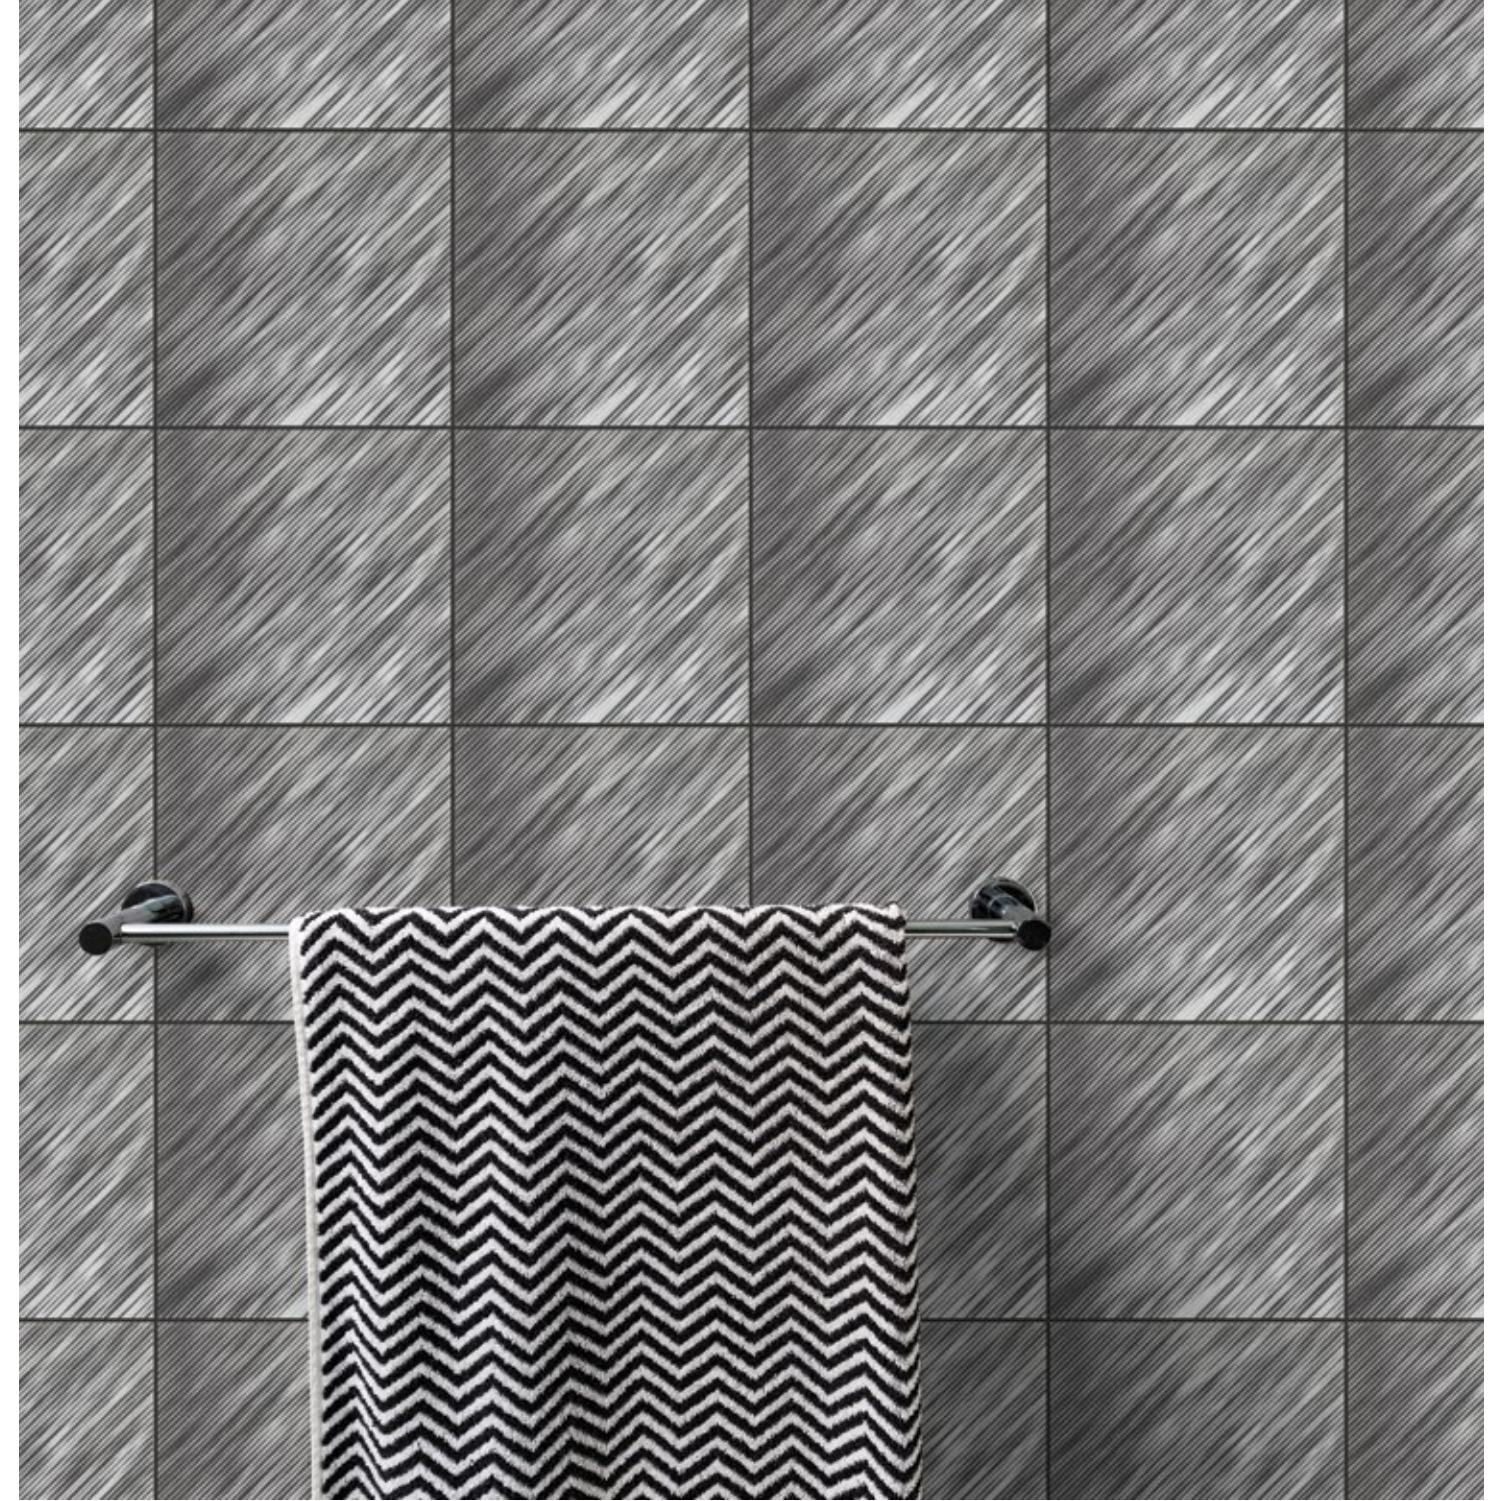

MARLEY

Style: Sketch Book
Tile: 6" x 6"
Tile Yield: 0.25 sqft
Material: Recycled Glass
Finish: Effect matte print
Skew: MSTSB06

Sold By: Box
Box Yield: 10.01 sqft