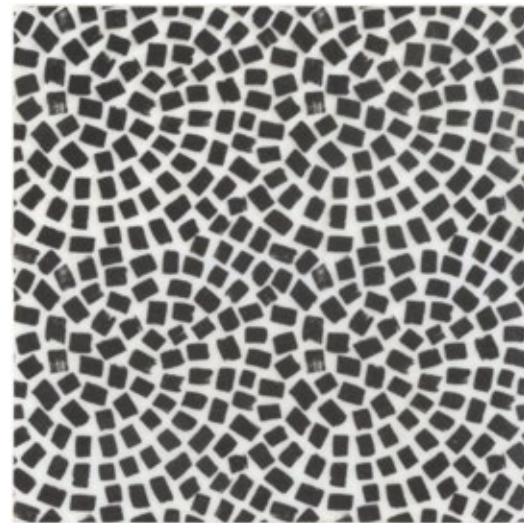

MAVIS

Style: Sketch Book
Tile: 6" x 6"
Tile Yield: 0.25 sqft
Material: Recycled Glass
Finish: Effect matte print
Skew: MSTSB10

Sold By: Box
Box Yield: 10.01 sqft

MAVIS

MEERA

Style: Sketch Book
Tile: 6" x 6"
Tile Yield: 0.25 sqft
Material: Recycled Glass
Finish: Effect matte print
Skew: MSTSB11

Sold By: Box
Box Yield: 10.01 sqft

MEERA

MERRICK

Style: Sketch Book
 Tile: 6" x 6"
 Tile Yield: 0.25 sqft
 Material: Recycled Glass
 Finish: Effect matte print
 Skew: MSTSB12

Sold By: Box
 Box Yield: 10.01 sqft