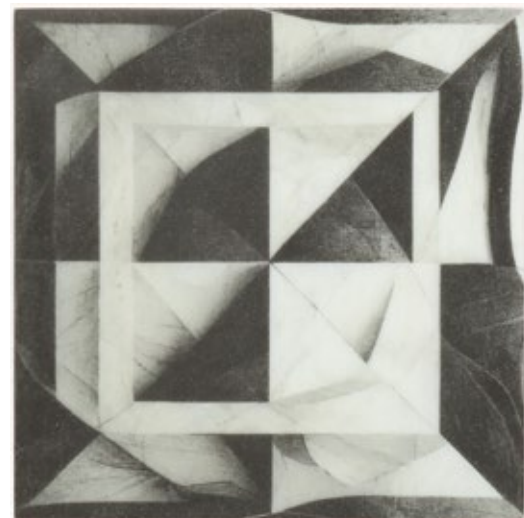

Style: Rustic Remix
Tile: 6" x 6"
Tile Yield: 0.25 sqft
Material: Recycled Glass
Finish: Effect matte print
Skew: MSTRR07

Sold By: Box
Box Yield: 10.01 sqft