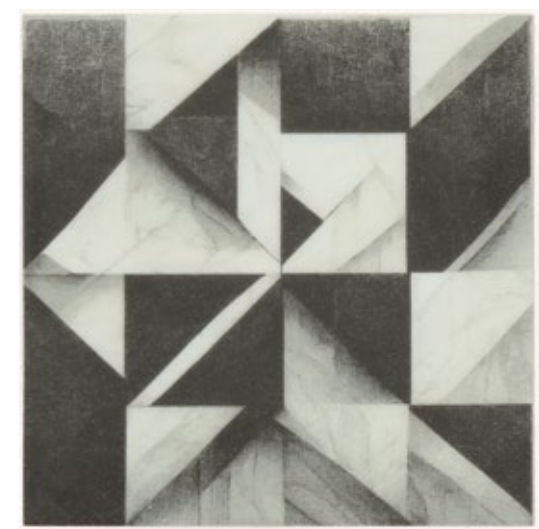

CARNE

Style: Rustic Remix
Tile: 6" x 6"
Tile Yield: 0.25 sqft
Material: Recycled Glass
Finish: Effect matte print
Skew: MSTRR05

Sold By: Box
Box Yield: 10.01 sqft