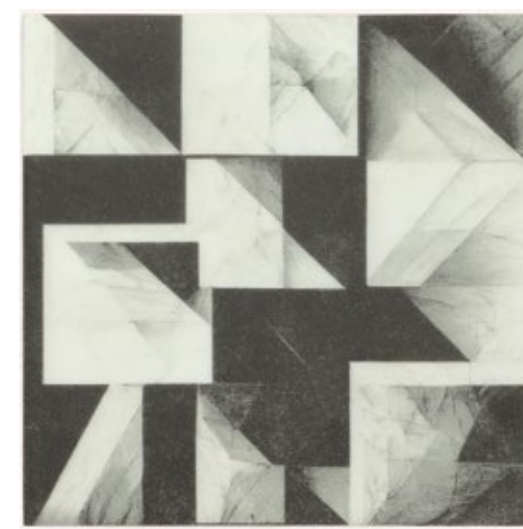

CADE

Style: Rustic Remix
Tile: 6" x 6"
Tile Yield: 0.25 sqft
Material: Recycled Glass
Finish: Effect matte print
Skew: MSTRR03

Sold By: Box
Box Yield: 10.01 sqft