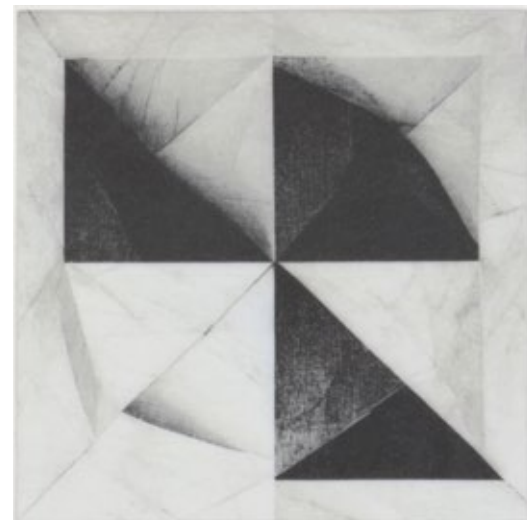

Style: Rustic Remix
Tile: 6" x 6"
Tile Yield: 0.25 sqft
Material: Recycled Glass
Finish: Effect matte print
Skew: MSTRR04

Sold By: Box
Box Yield: 10.01 sqft