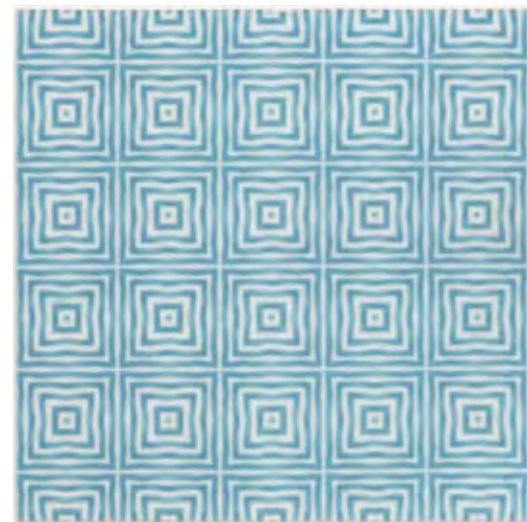

Style: Nautical Chic
Tile: 6" x 6"
Tile Yield: 0.25 sqft
Material: Recycled Glass
Finish: Effect matte print
Skew: MSTNC25

Sold By: Box
Box Yield: 10.01 sqft