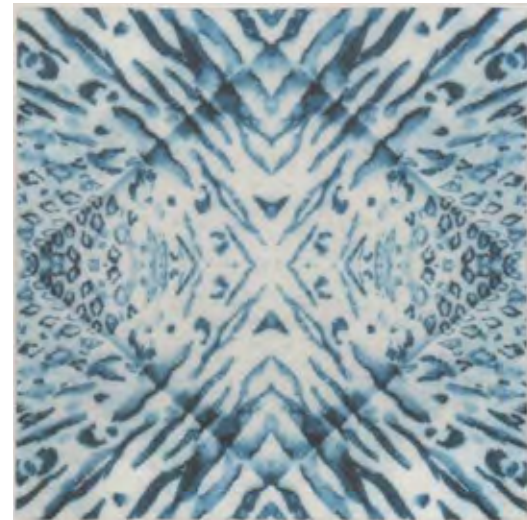

Style: Nautical Chic
Tile: 6" x 6"
Tile Yield: 0.25 sqft
Material: Recycled Glass
Finish: Effect matte print
Skew: MSTNC18

Sold By: Box
Box Yield: 10.01 sqft