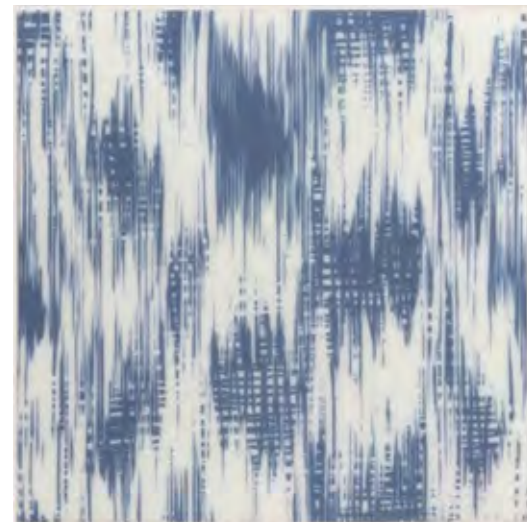

CAPSIZE

Style: Nautical Chic
Tile: 6" x 6"
Tile Yield: 0.25 sqft
Material: Recycled Glass
Finish: Effect matte print
Skew: MSTNC10

Sold By: Box
Box Yield: 10.01 sqft

CAPSIZE

DODGER

Style: Nautical Chic
Tile: 6" x 6"
Tile Yield: 0.25 sqft
Material: Recycled Glass
Finish: Effect matte print
Skew: MSTNC11