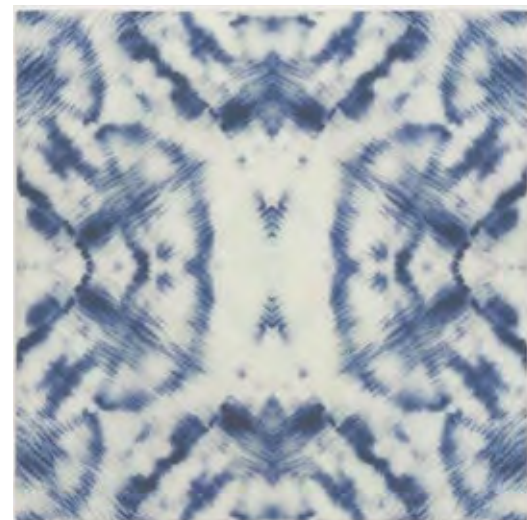

Style: Nautical Chic
Tile: 6" x 6"
Tile Yield: 0.25 sqft
Material: Recycled Glass
Finish: Effect matte print
Skew: MSTNC04

Sold By: Box
Box Yield: 10.01 sqft