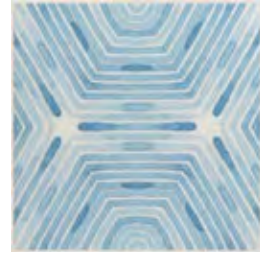

SCHOONER
P. NC 100-103

NAUTICAL CHIC

Coastal Living
PATTERN COUNT: 28

ABOARD

ADRIFT

AFT

AHOY

ANCHOR