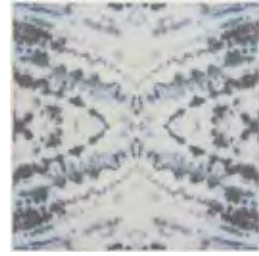

NAUTICAL CHIC

Coastal Living
PATTERN COUNT: 28

AVAST