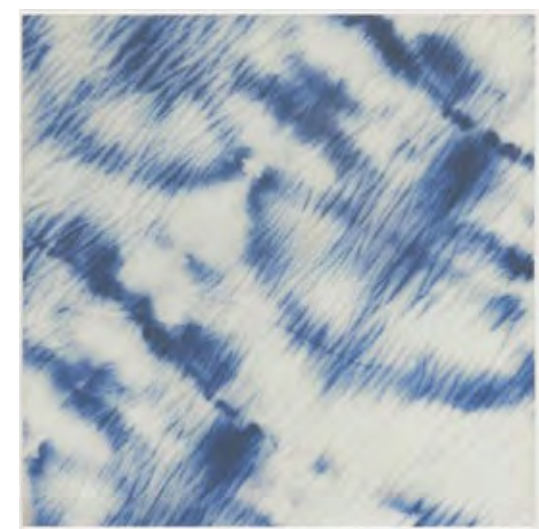

BIMINI

Style: Nautical Chic
Tile: 6" x 6"
Tile Yield: 0.25 sqft
Material: Recycled Glass
Finish: Effect matte print
Skew: MSTNC09

Sold By: Box
Box Yield: 10.01 sqft