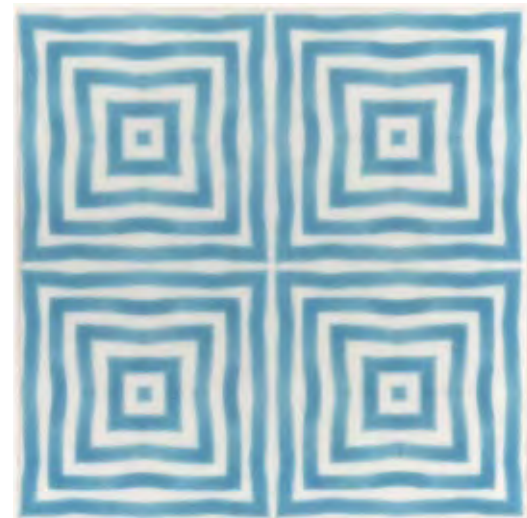

SCHOONER

STARBOARD

Style: Nautical Chic
Tile: 6" x 6"
Tile Yield: 0.25 sqft
Material: Recycled Glass
Finish: Effect matte print
Skew: MSTNC25

Sold By: Box
Box Yield: 10.01 sqft

STARBOARD

STERN

Style: Nautical Chic
Tile: 6" x 6"
Tile Yield: 0.25 sqft
Material: Recycled Glass
Finish: Effect matte print
Skew: MSTNC26