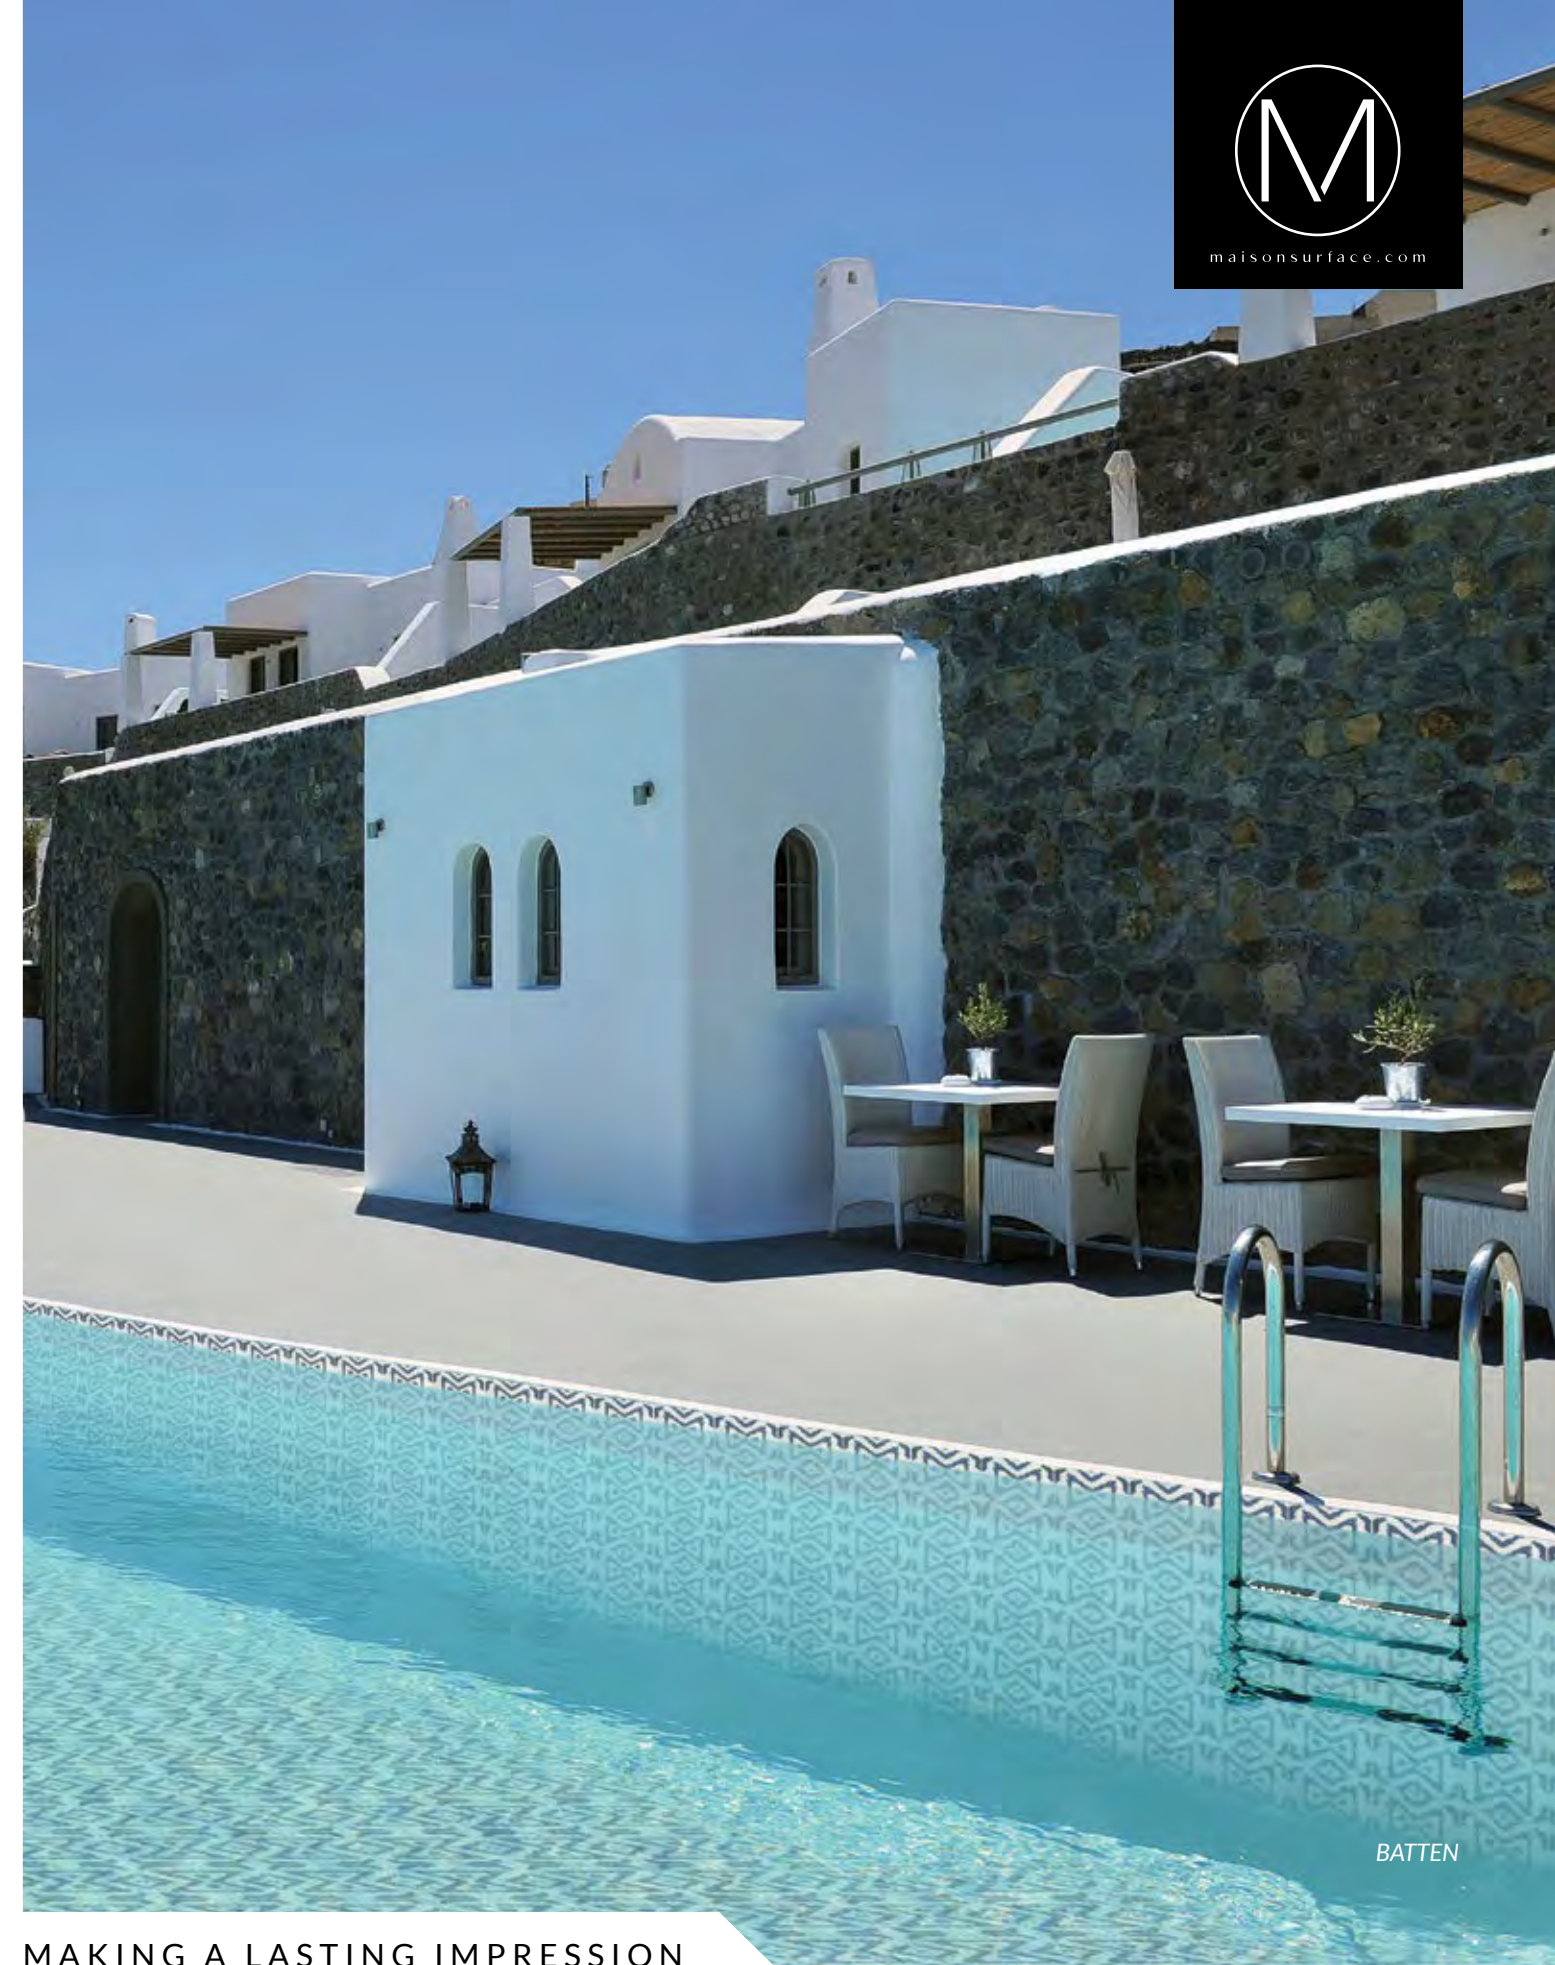

CREATIVE CURATED CRAFTED

STYLE & INNOVATION

Maison Surface creates distinctive artisan tile designs—from sophisticated and classic to wildly avant-garde—but what makes us different is the ingenuity to bring them to reality. We cultivate techniques and styles from around the world, developing innovative production methods and finishing standards through our global factory partnerships. For creative designers and luxury showrooms, we're the rarest of surface design studios: combining a unique palette of materials, colors, and finishes with outstanding sourcing and project management.

MAKING A LASTING IMPRESSION

Have your home be a showcase. Maison offers tile design that will inspire your style. See our full list of designs at MaisonSurface.com.