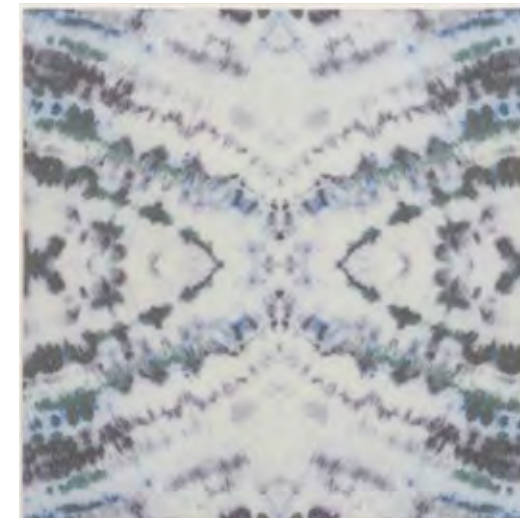

Style: Nautical Chic
Tile: 6" x 6"
Tile Yield: 0.25 sqft
Material: Recycled Glass
Finish: Effect matte print
Skew: MSTNC07

Sold By: Box
Box Yield: 10.01 sqft