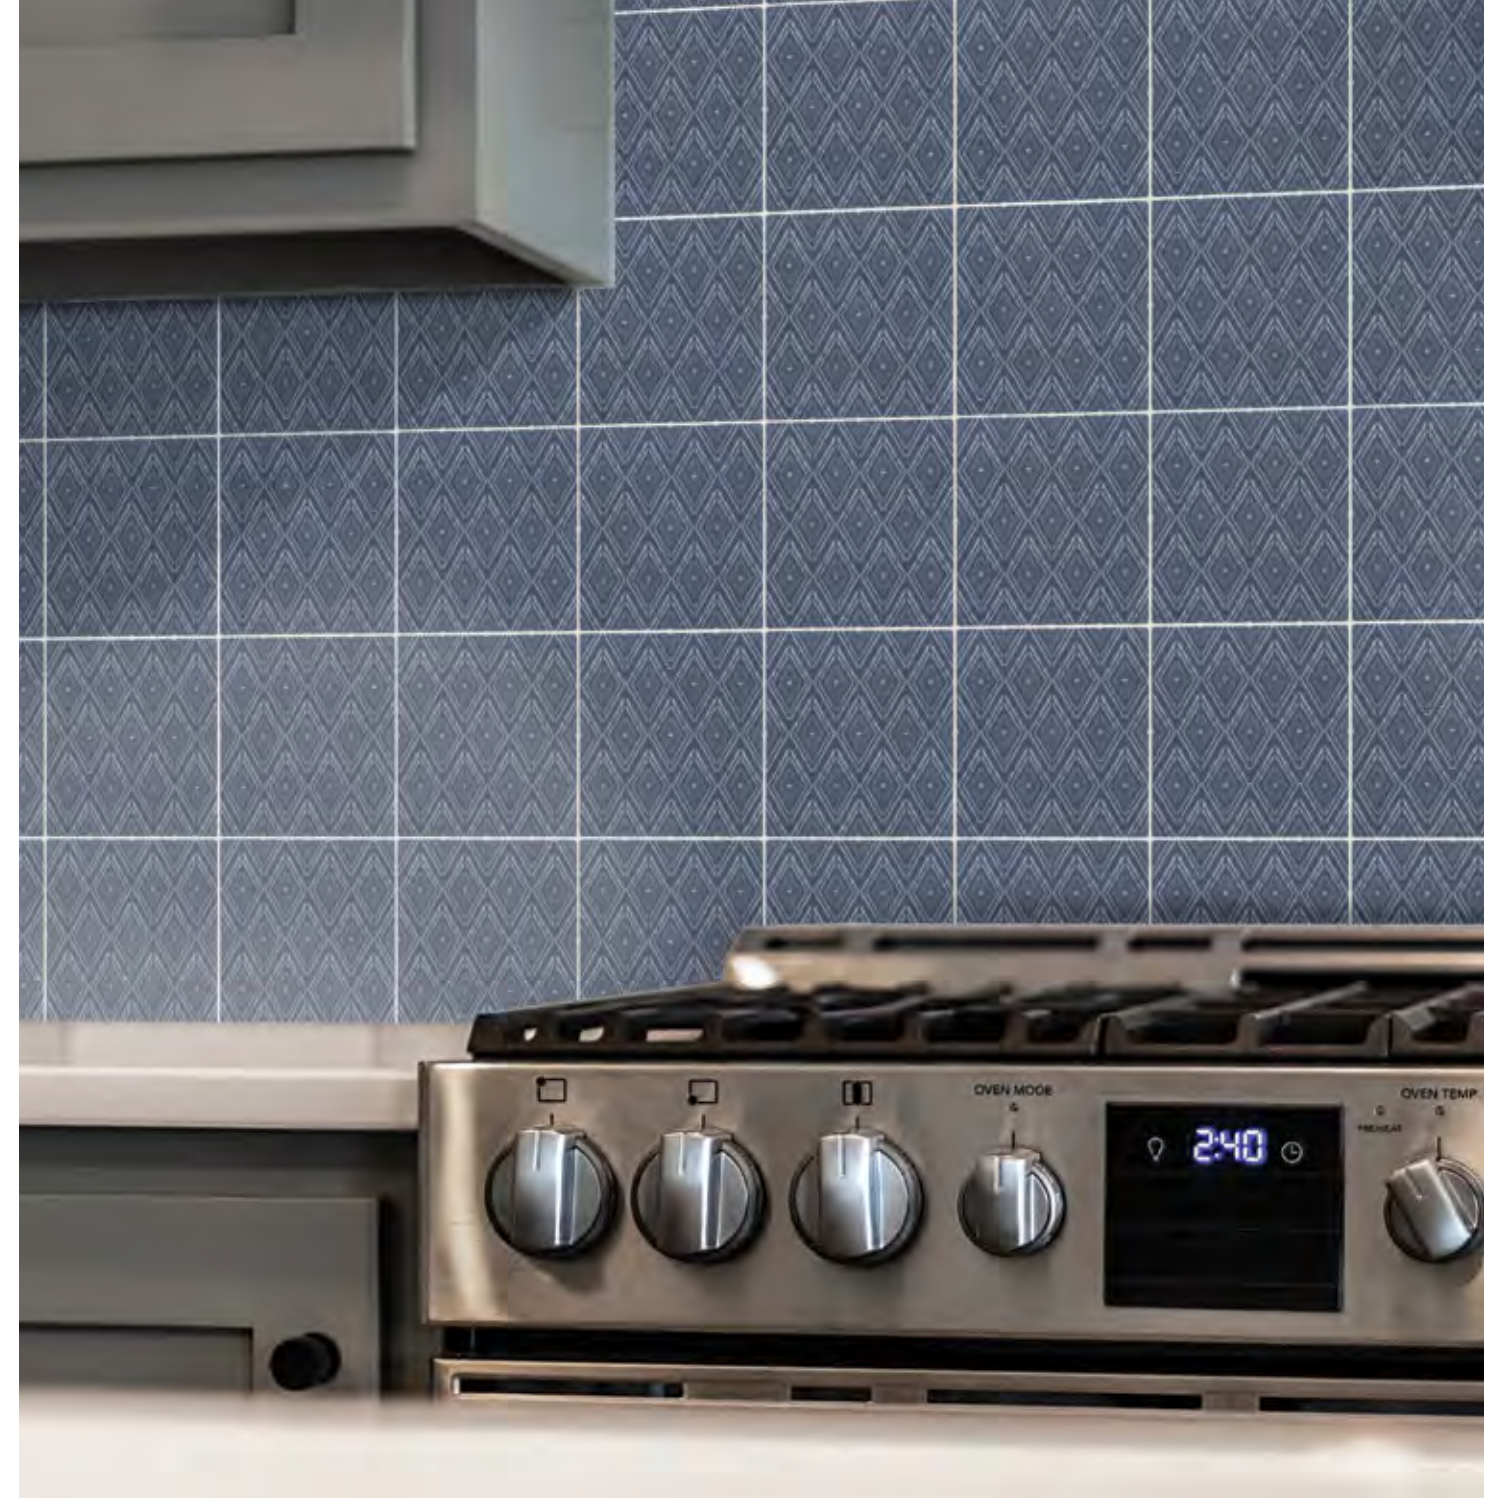

KEEL

Style: Nautical Chic
Tile: 6" x 6"
Tile Yield: 0.25 sqft
Material: Recycled Glass
Finish: Effect matte print
Skew: MSTNC16

Sold By: Box
Box Yield: 10.01 sqft