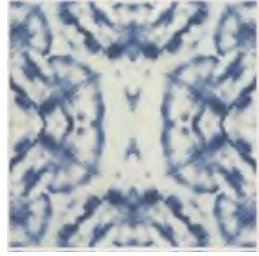

SCHOONER
P. NC 100-103

NAUTICAL CHIC

Coastal Living
PATTERN COUNT: 28

ABOARD

ADRIFT

AFT

AHOY

ANCHOR