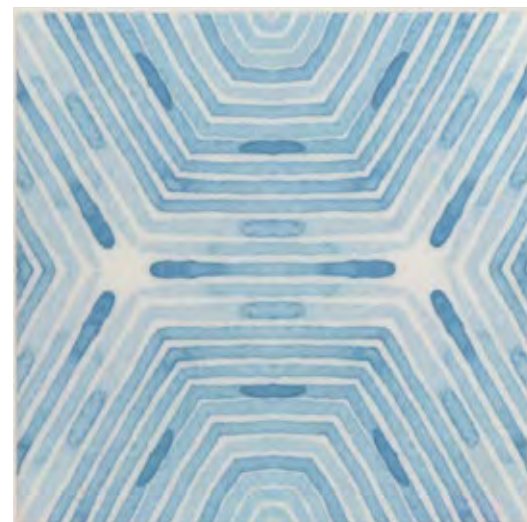

Style: Nautical Chic
Tile: 6" x 6"
Tile Yield: 0.25 sqft
Material: Recycled Glass
Finish: Effect matte print
Skew: MSTNC06

Sold By: Box
Box Yield: 10.01 sqft