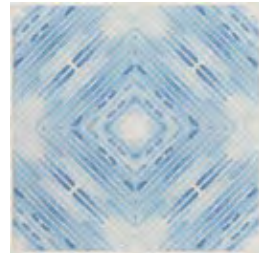

SCHOONER
P. NC 100-103

NAUTICAL CHIC

Coastal Living
PATTERN COUNT: 28

ABOARD

ADRIFT

AFT

AHOY

ANCHOR