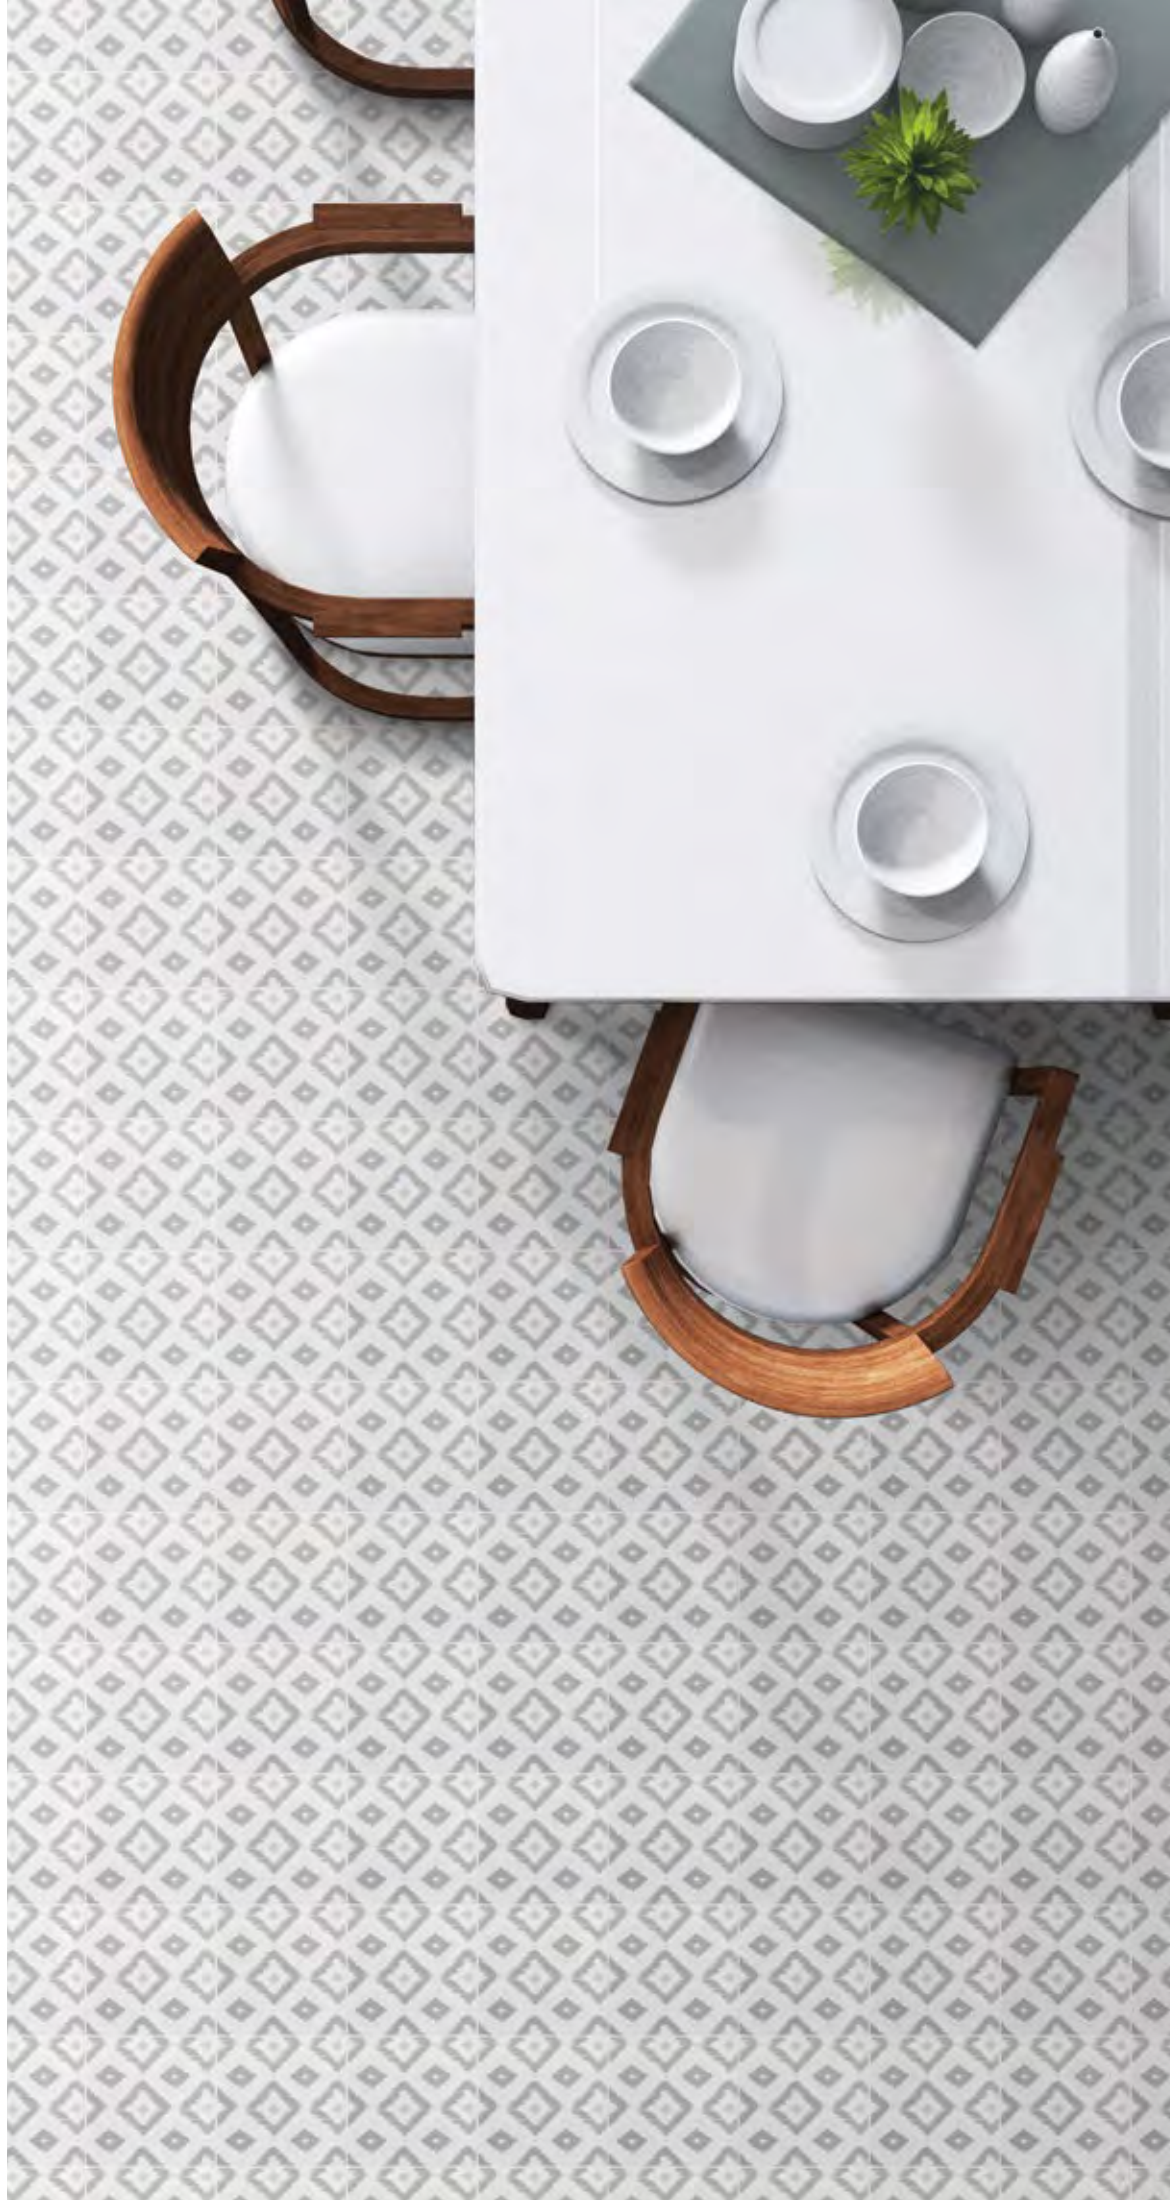

Sold By: Box
Box Yield: 10.01 sqft

LONO

LOREL

Style: Boho Beach
Tile: 6" x 6"
Tile Yield: 0.25 sqft
Material: Recycled Glass
Finish: Effect matte print
Skew: MSTBB32

Sold By: Box
Box Yield: 10.01 sqft

LOREL