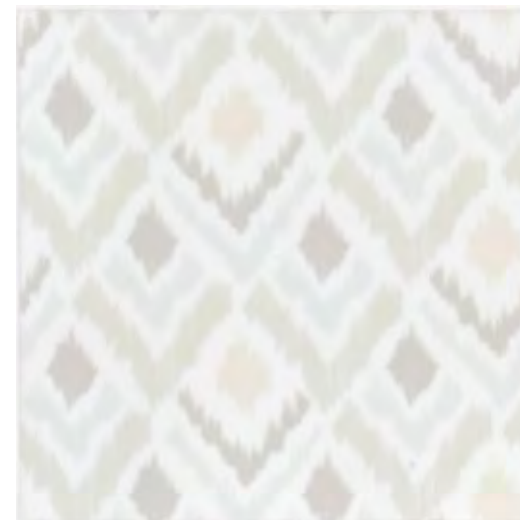

Style: Boho Beach
Tile: 6" x 6"
Tile Yield: 0.25 sqft
Material: Recycled Glass
Finish: Effect matte print
Skew: MSTBB42

Sold By: Box
Box Yield: 10.01 sqft