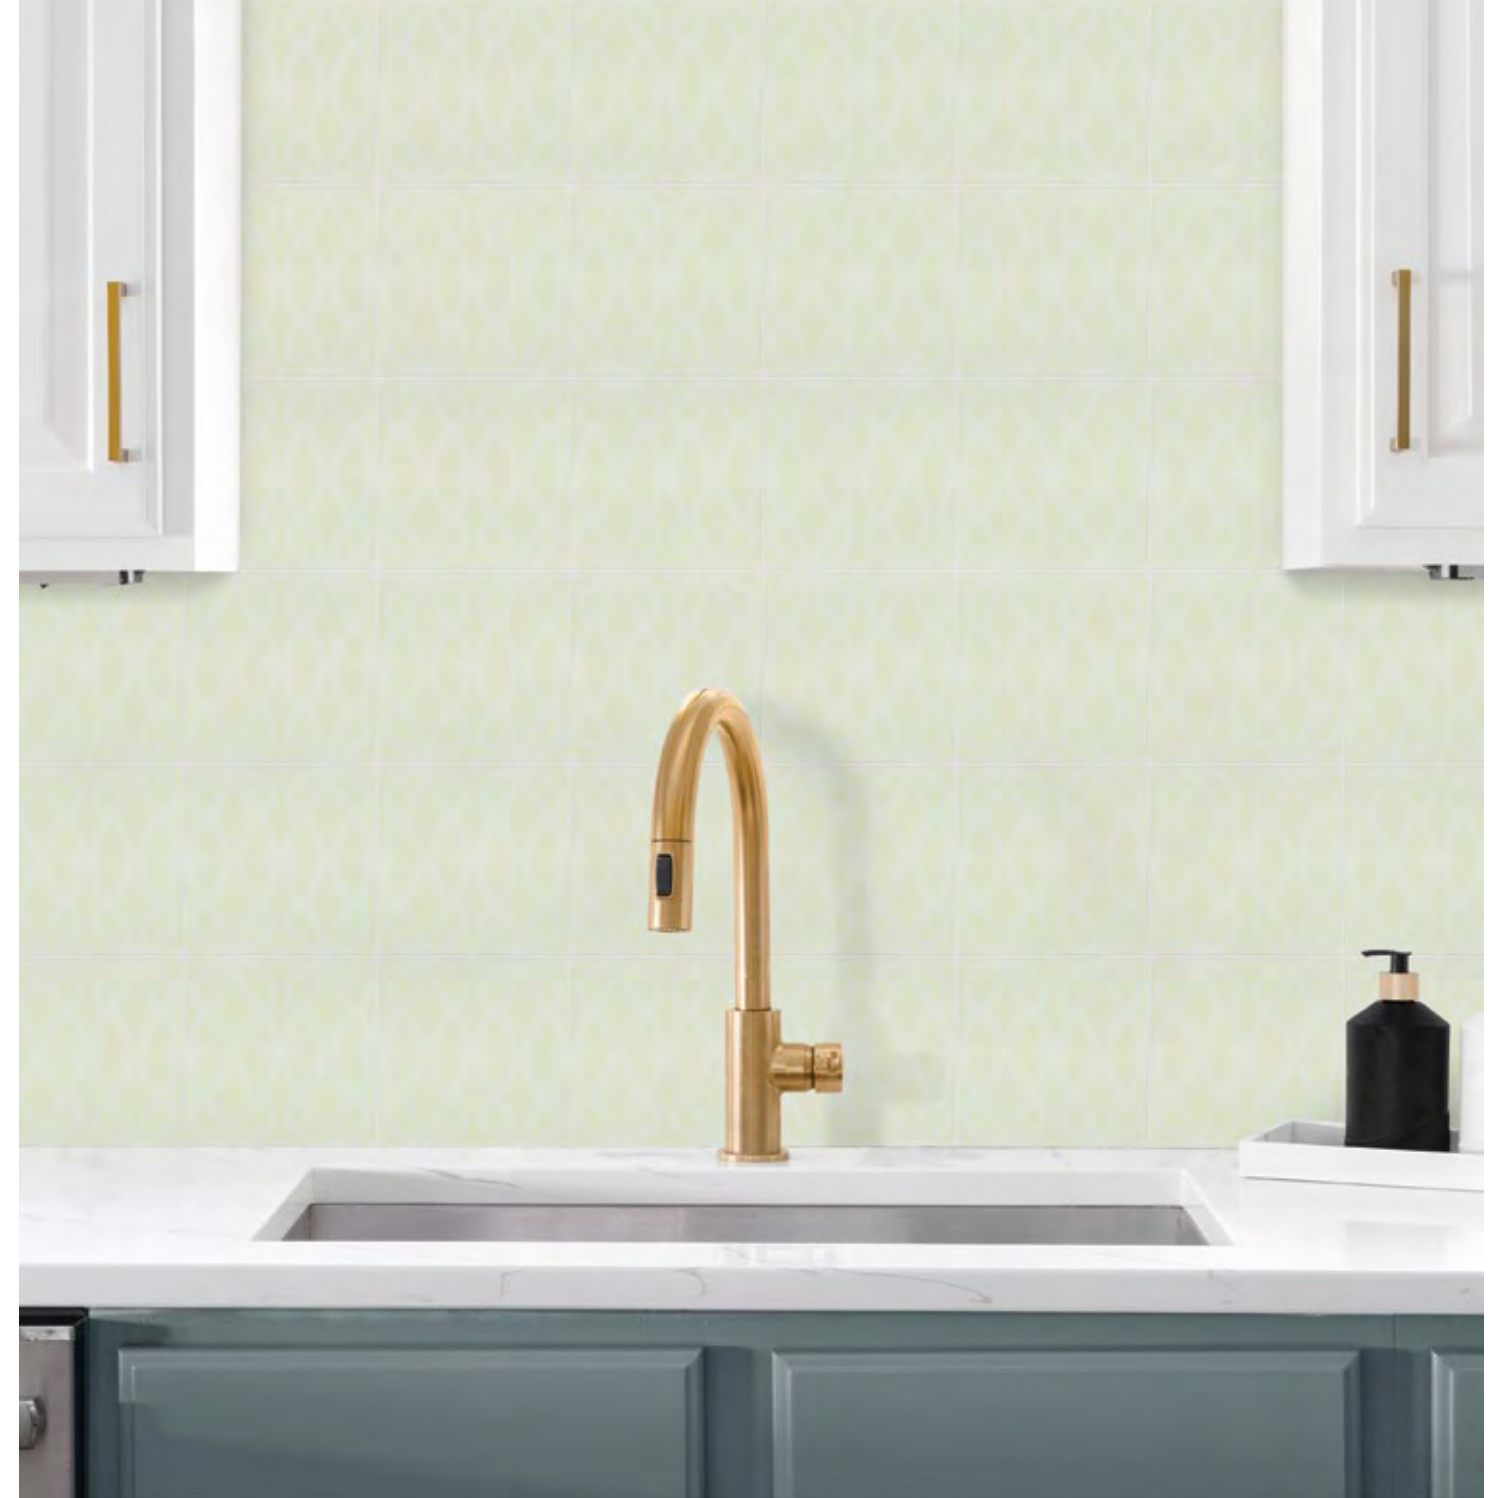

MACY

Style: Boho Beach
Tile: 6" x 6"
Tile Yield: 0.25 sqft
Material: Recycled Glass
Finish: Effect matte print
Skew: MSTBB35

Sold By: Box
Box Yield: 10.01 sqft