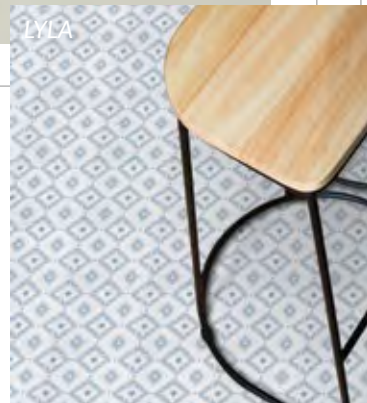

CREATIVE
CURATED
CRAFTED

STYLE & INNOVATION

Maison Surface creates distinctive artisan tile designs—from sophisticated and classic to wildly avant-garde—but what makes us different is the ingenuity to bring them to reality. We cultivate techniques and styles from around the world, developing innovative production methods and finishing standards through our global factory partnerships. For creative designers and luxury showrooms, we're the rarest of surface design studios: combining a unique palette of materials, colors, and finishes with outstanding sourcing and project management.

ZYGA

LAYNE

MAISONSURFACE

MAKING A LASTING IMPRESSION

Have your home be a showcase. Maison offers tile design that will inspire your style. See our full list of designs at MaisonSurface.com.