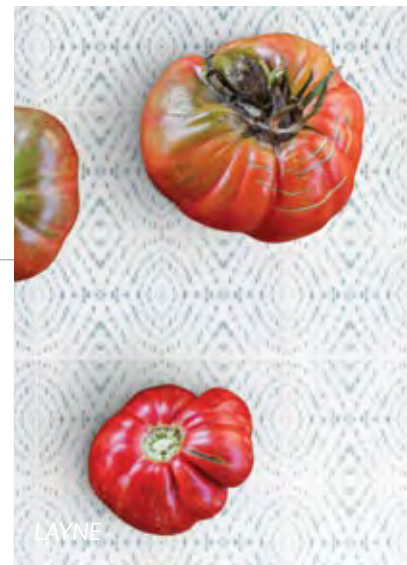

LAYNE

MAISONSURFACE