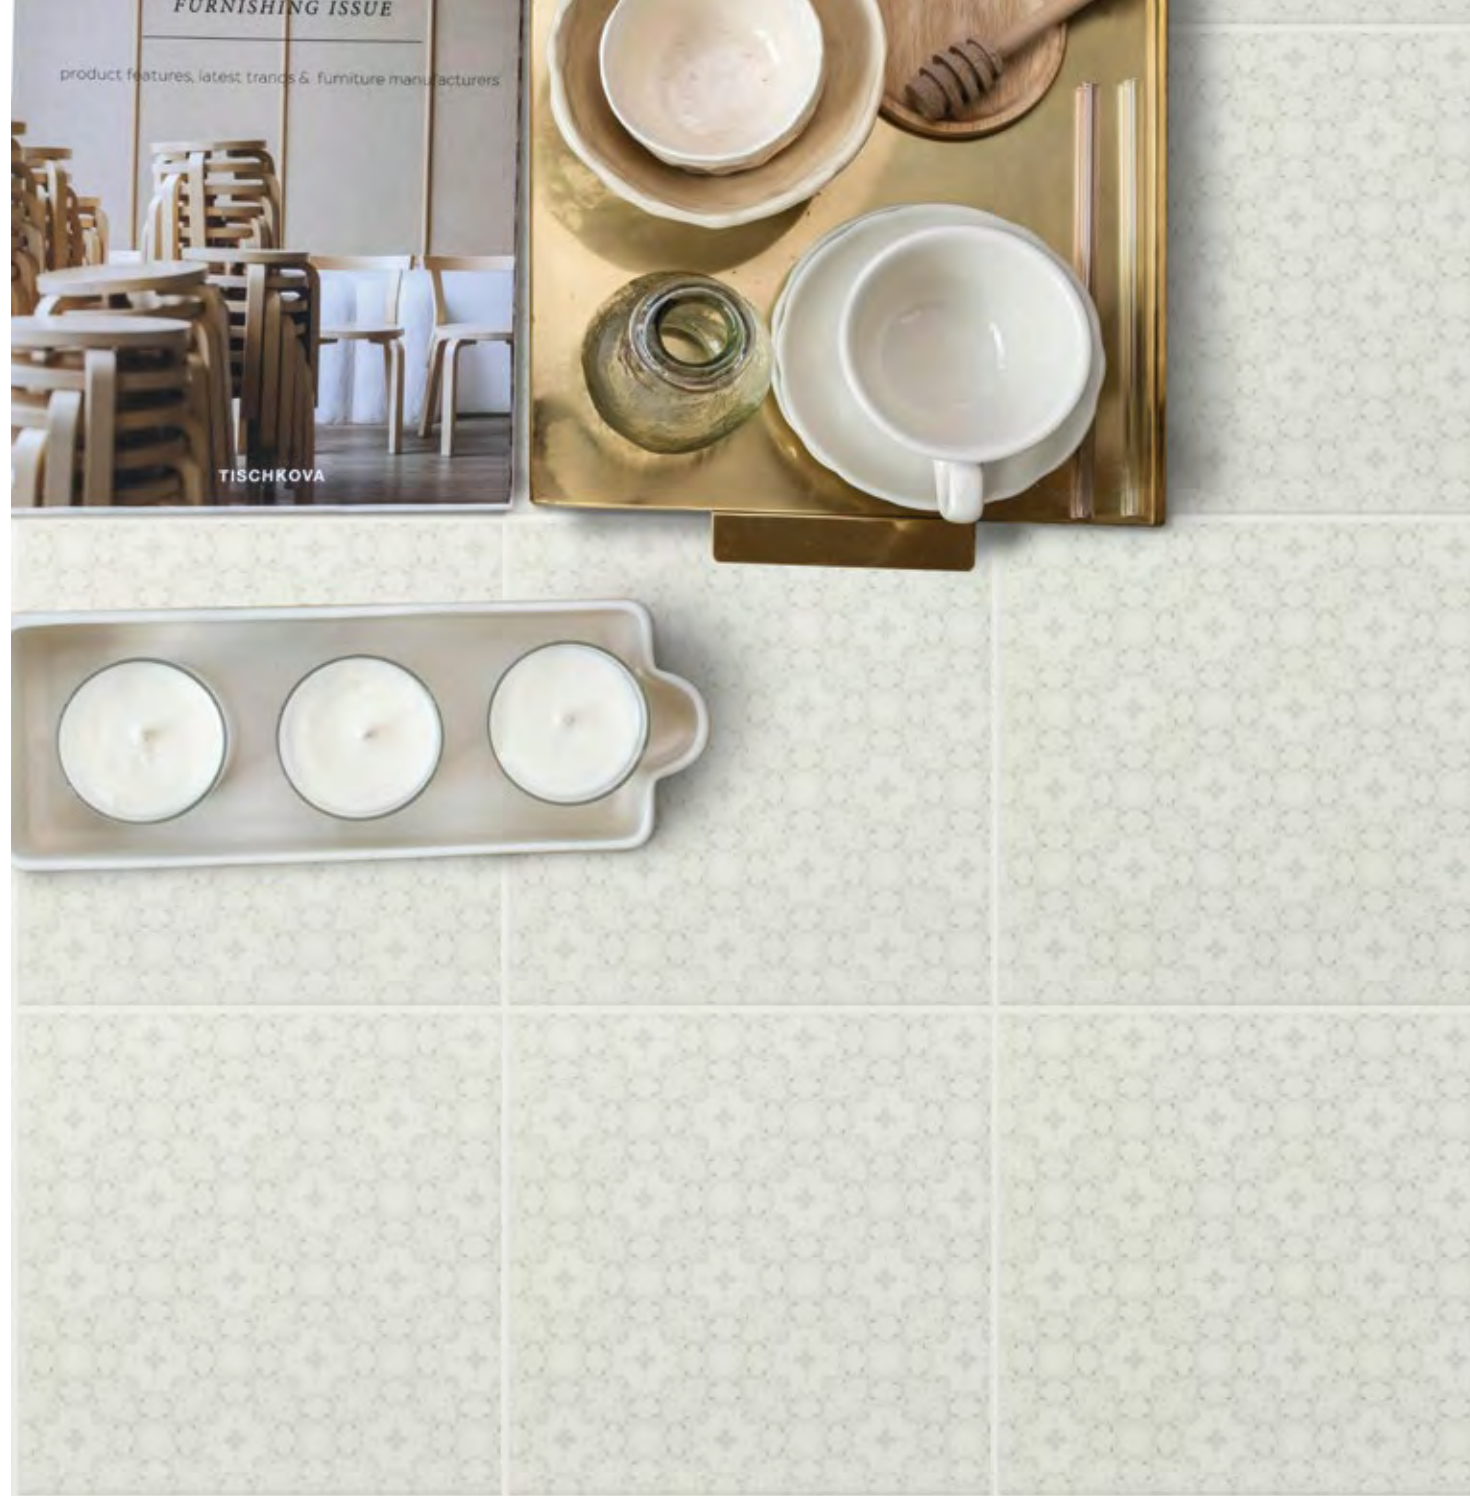

Sold By: Box
Box Yield: 10.01 sqft

BEA

Style: Boho Beach
Tile: 6" x 6"
Tile Yield: 0.25 sqft
Material: Recycled Glass
Finish: Effect matte print
Skew: MSTBB03

Sold By: Box
Box Yield: 10.01 sqft

BEA

BECCA

Style: Boho Beach
Tile: 6" x 6"
Tile Yield: 0.25 sqft
Material: Recycled Glass
Finish: Effect matte print
Skew: MSTBB04