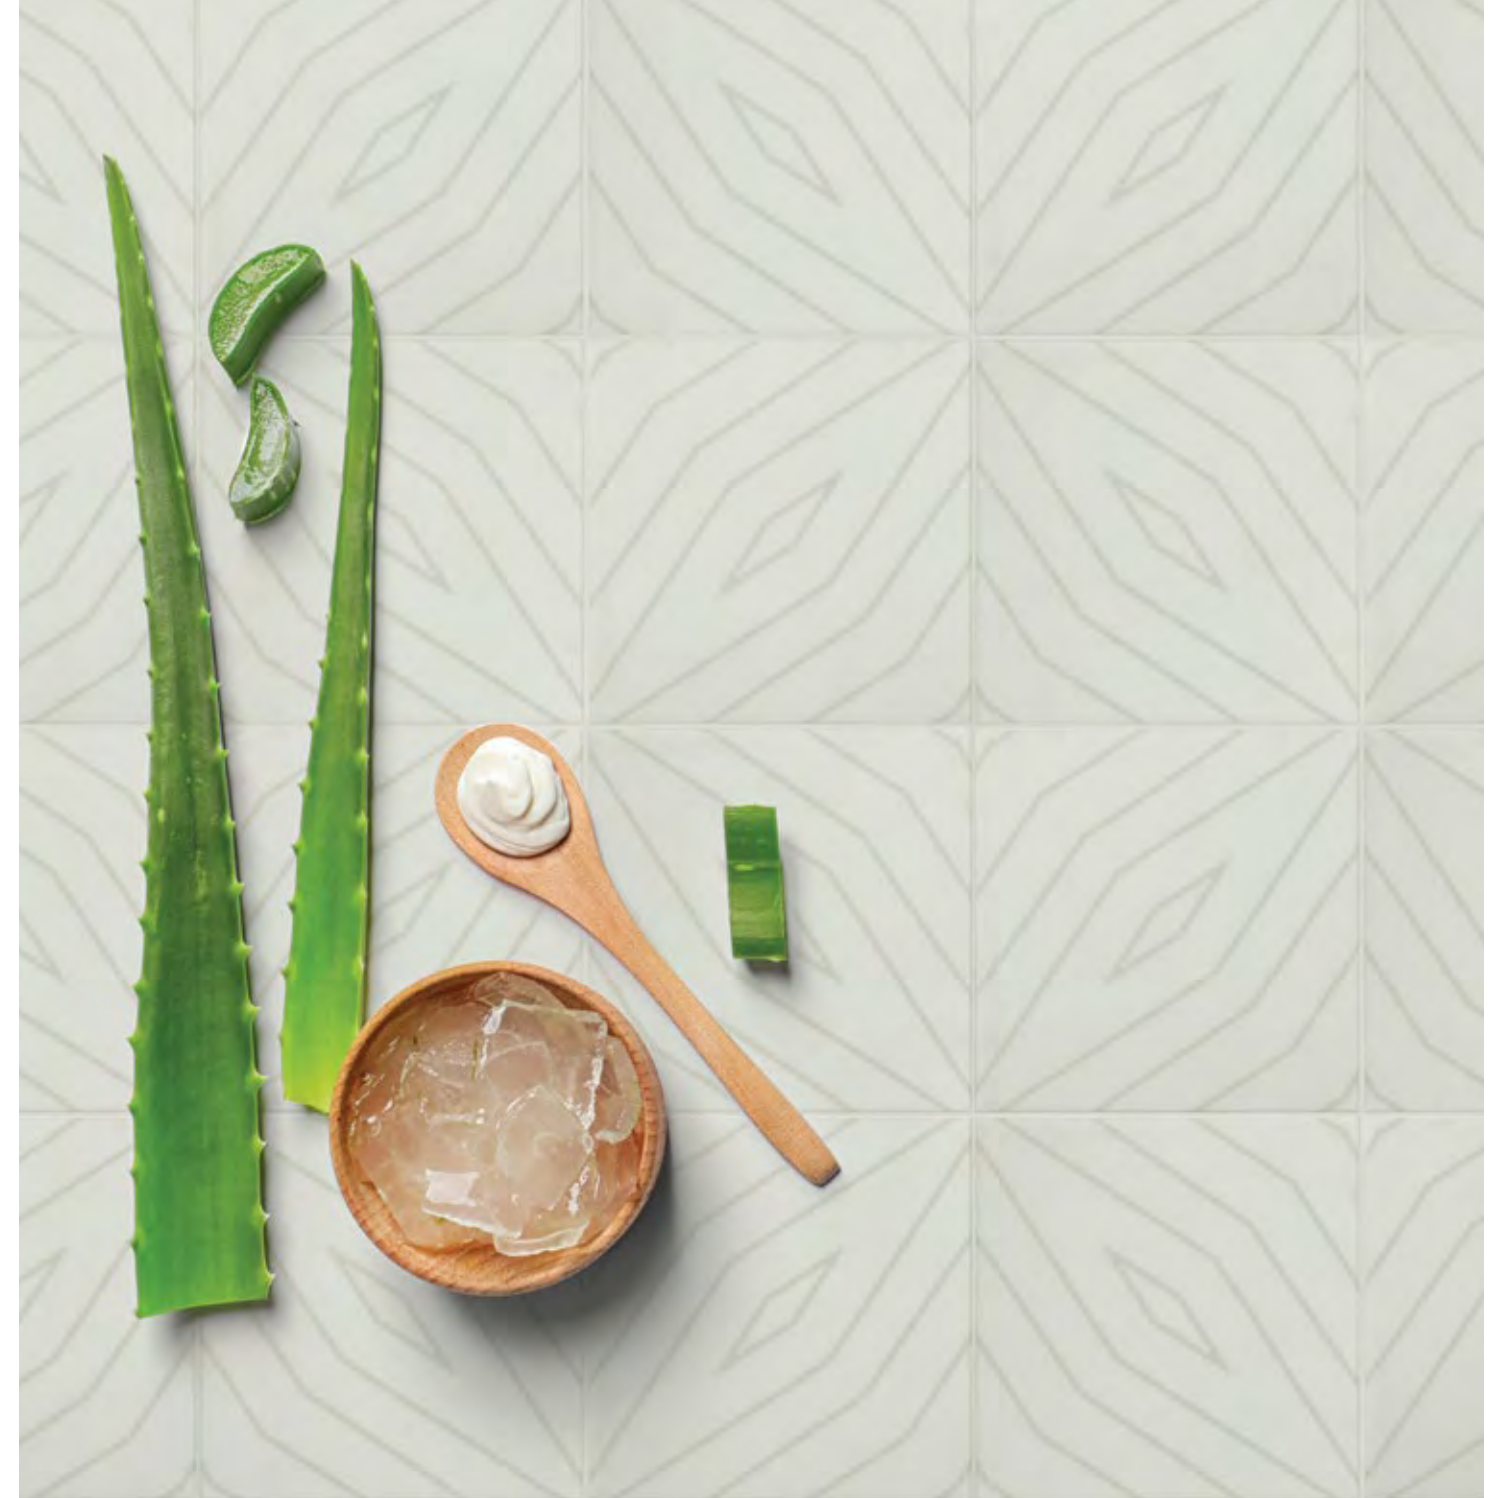

DAWN

Style: Boho Beach
Tile: 6" x 6"
Tile Yield: 0.25 sqft
Material: Recycled Glass
Finish: Effect matte print
Skew: MSTBB11

Sold By: Box
Box Yield: 10.01 sqft