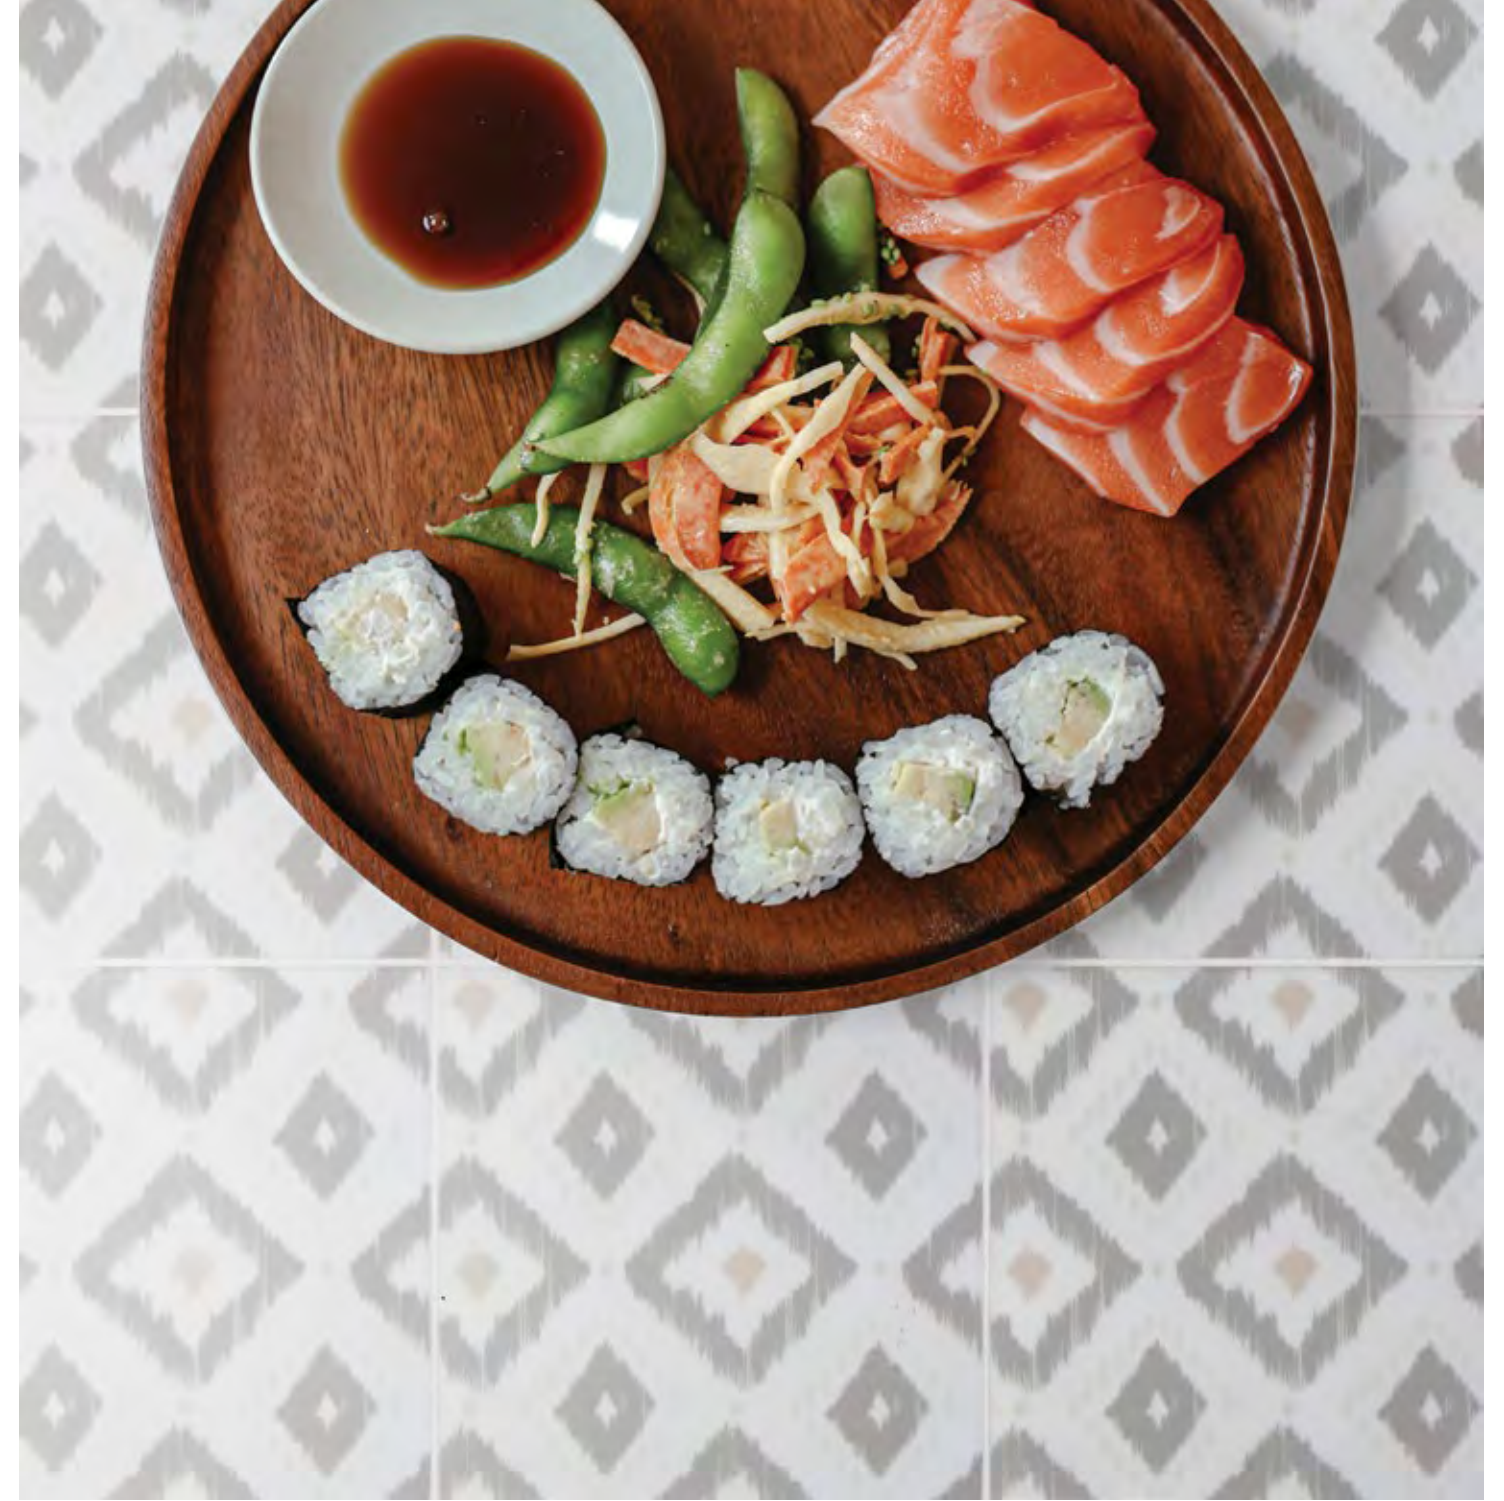

Sold By: Box
Box Yield: 10.01 sqft

LONO

LOREL

Style: Boho Beach
Tile: 6" x 6"
Tile Yield: 0.25 sqft
Material: Recycled Glass
Finish: Effect matte print
Skew: MSTBB32

Sold By: Box
Box Yield: 10.01 sqft

LOREL