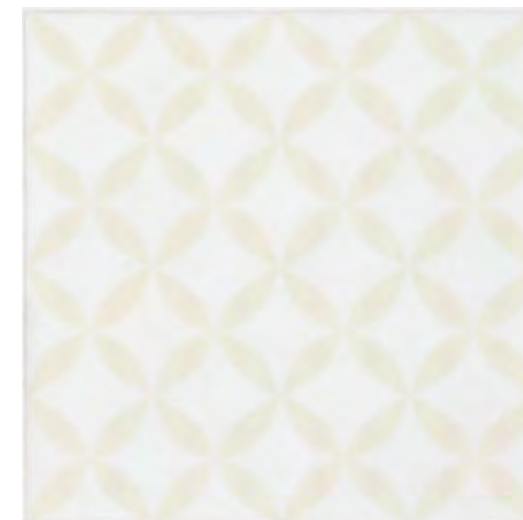

REMI

Style: Boho Beach
Tile: 6" x 6"
Tile Yield: 0.25 sqft
Material: Recycled Glass
Finish: Effect matte print
Skew: MSTBB45

Sold By: Box
Box Yield: 10.01 sqft

RHEA

Style: Boho Beach
Tile: 6" x 6"
Tile Yield: 0.25 sqft
Material: Recycled Glass
Finish: Effect matte print
Skew: MSTBB46