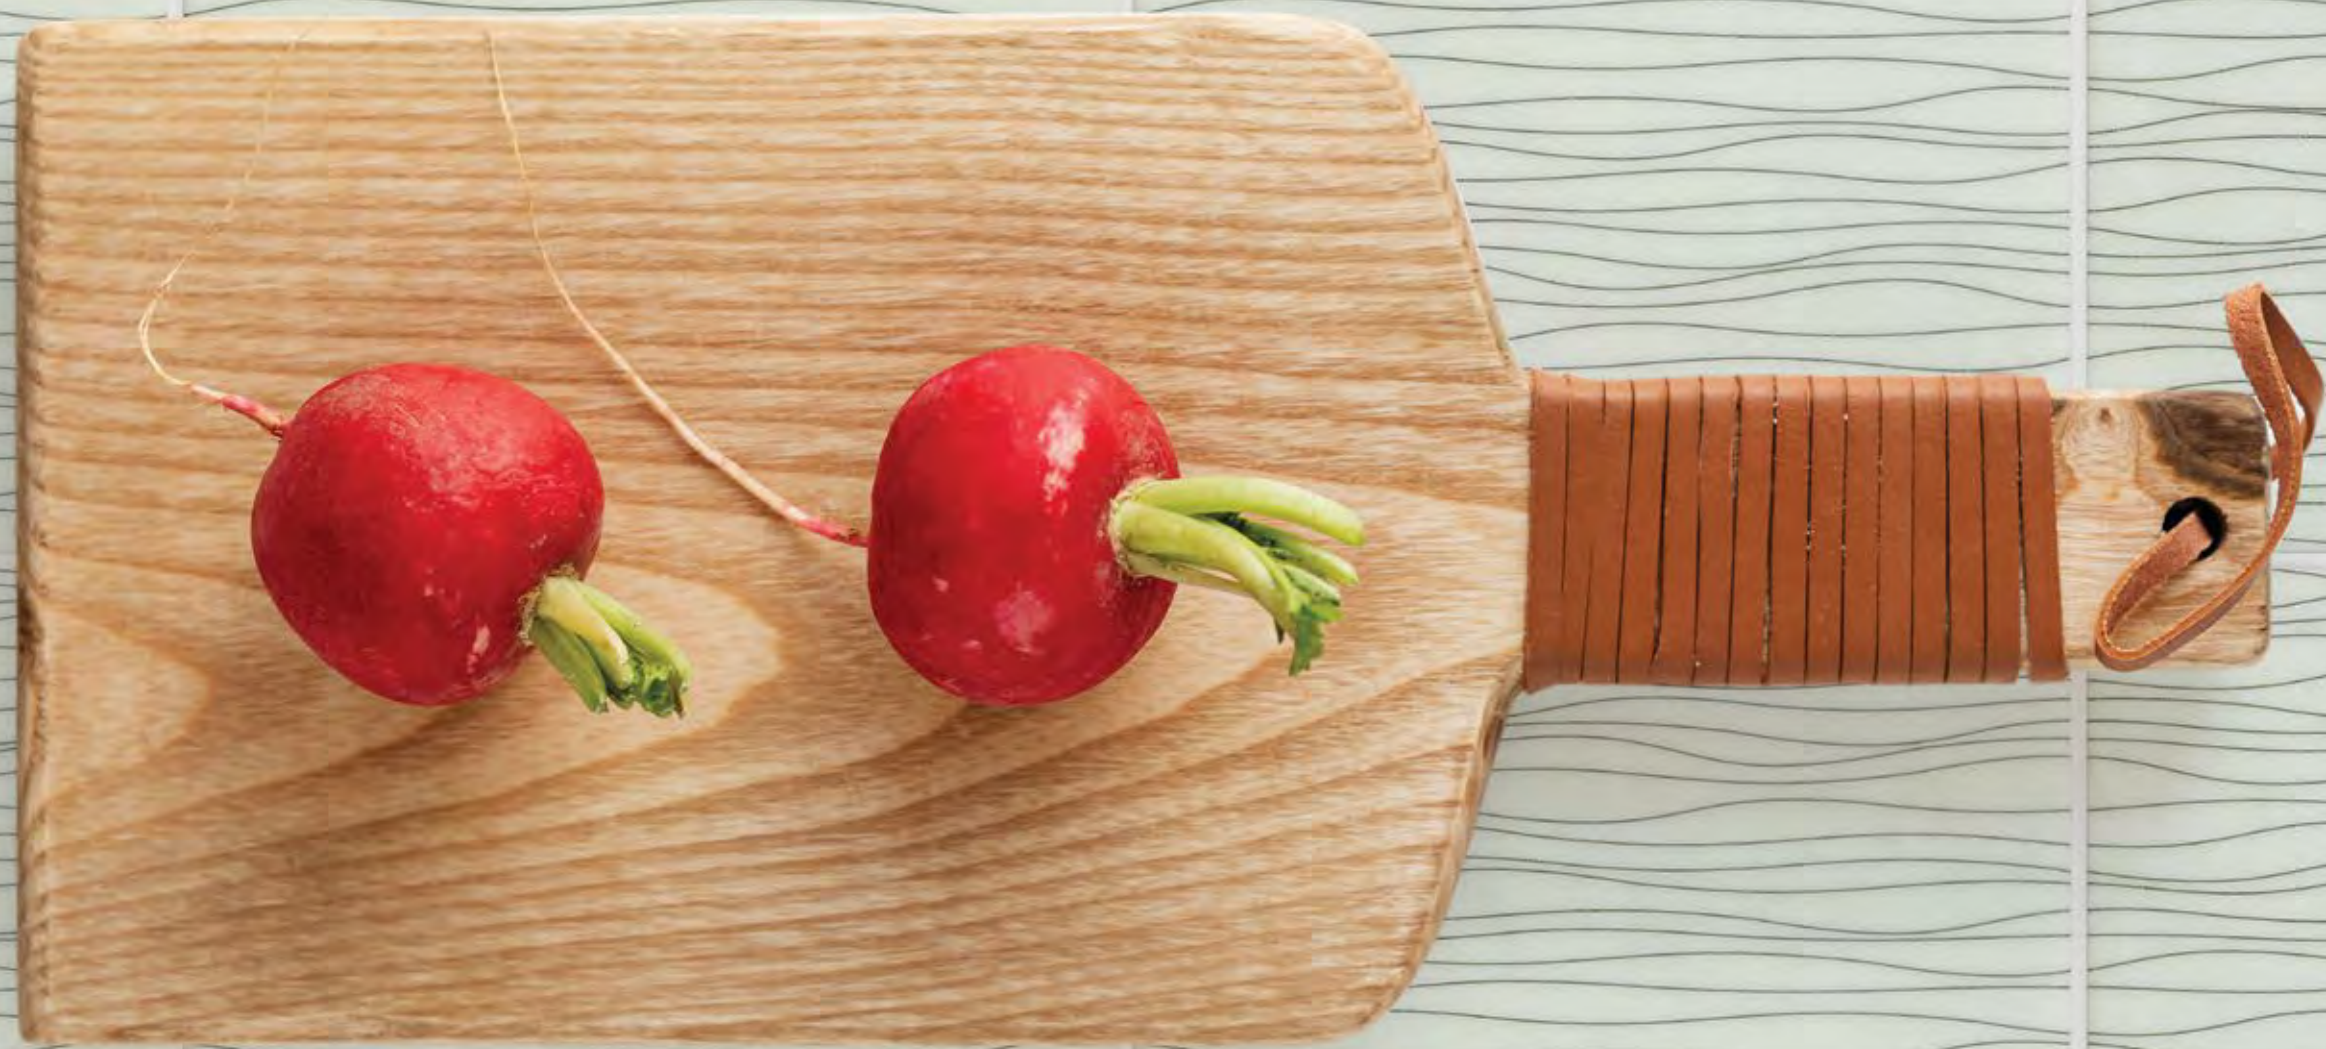

Sold By: Box
Box Yield: 10.01 sqft

RHEA

SLOAN

Style: Boho Beach
Tile: 6" x 6"
Tile Yield: 0.25 sqft
Material: Recycled Glass
Finish: Effect matte print
Skew: MSTBB47

Sold By: Box
Box Yield: 10.01 sqft

SLOAN