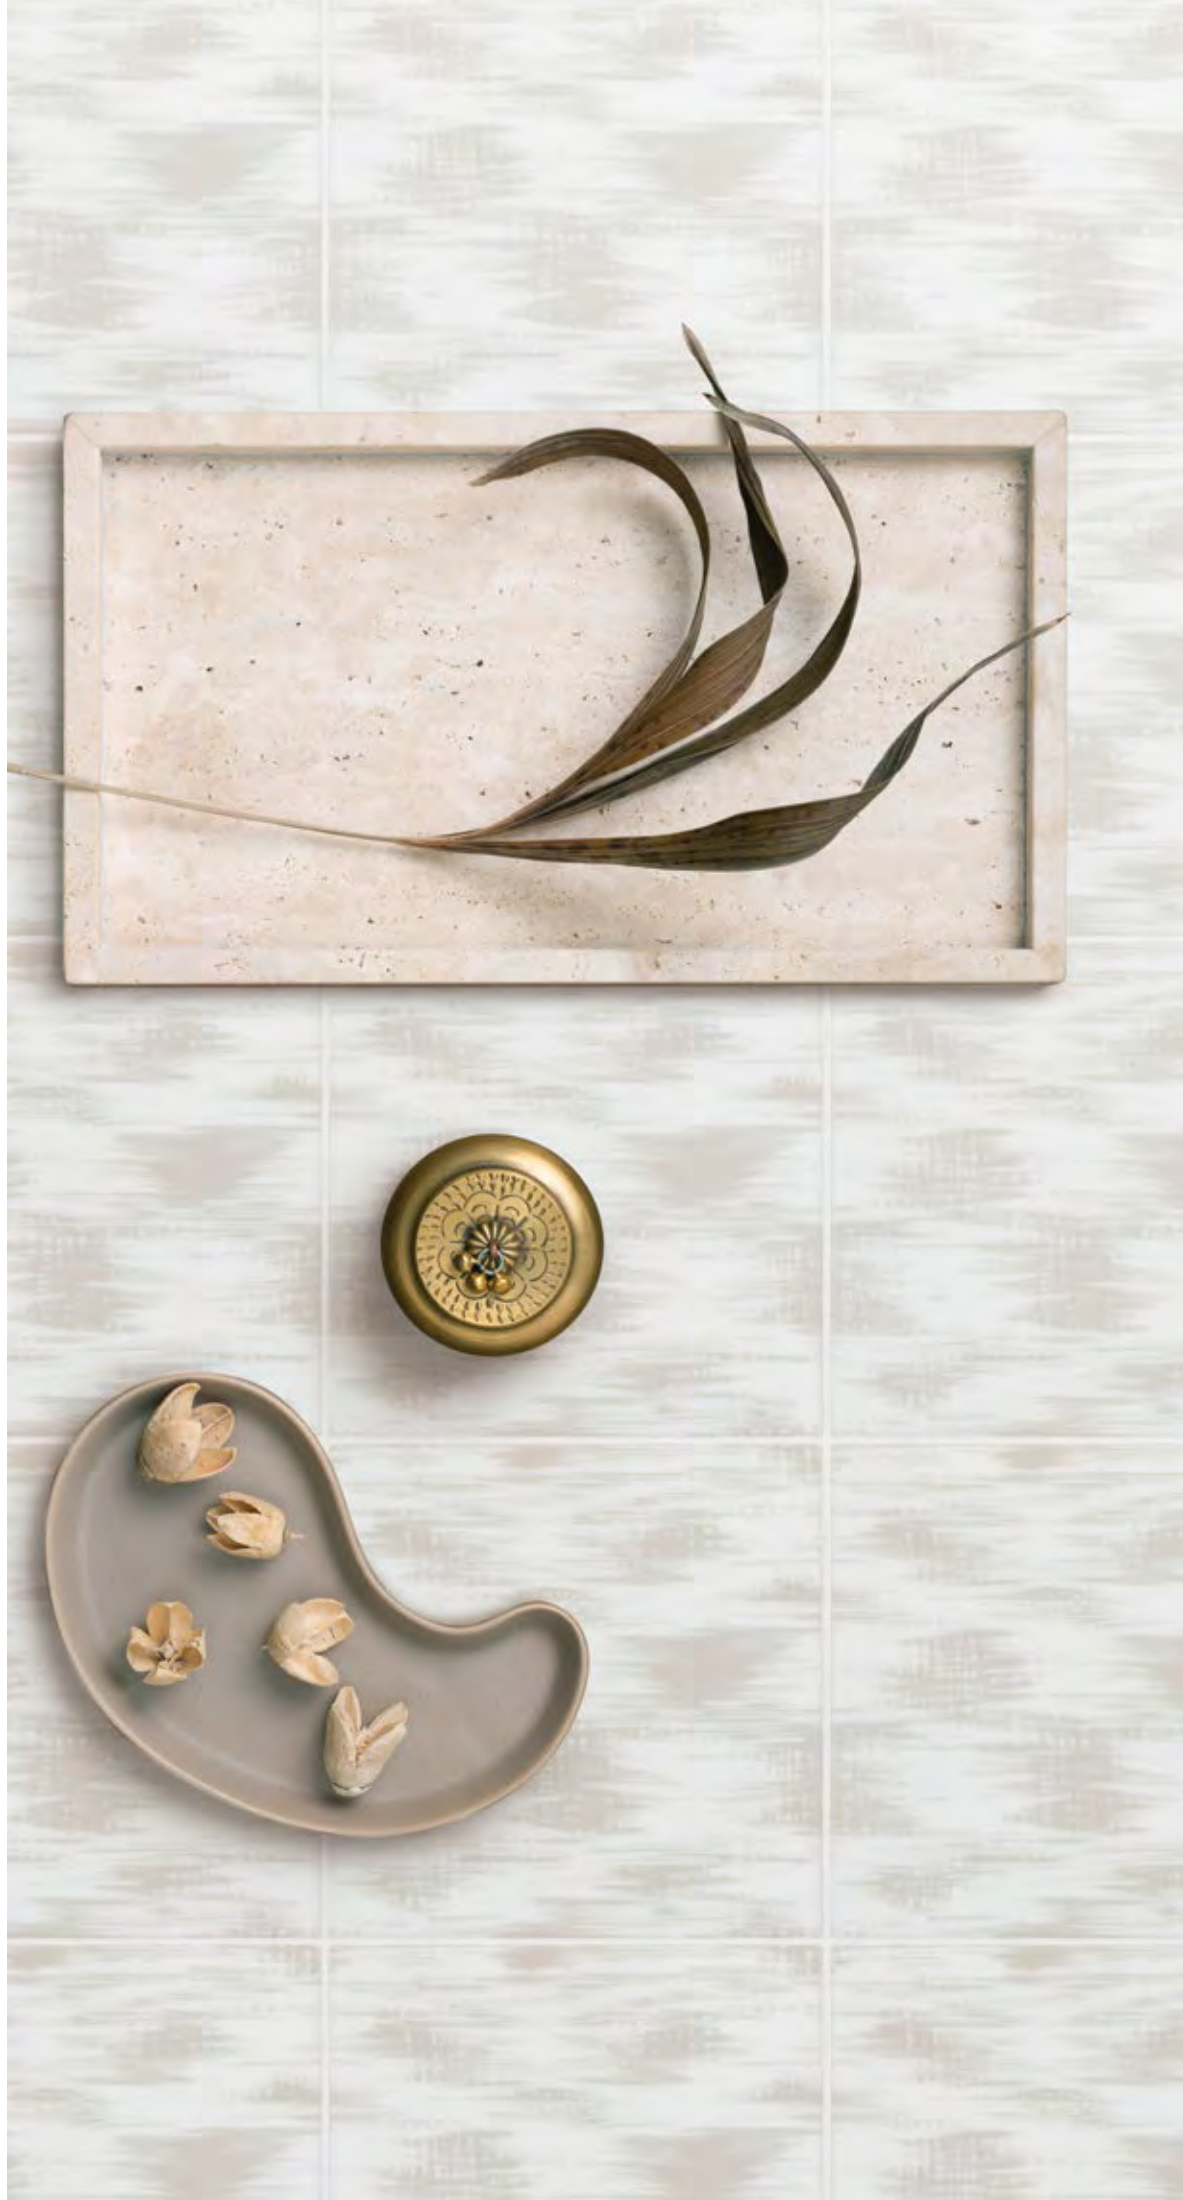

LIND

Style: Boho Beach
Tile: 6" x 6"
Tile Yield: 0.25 sqft
Material: Recycled Glass
Finish: Effect matte print
Skew: MSTBB30

Sold By: Box
Box Yield: 10.01 sqft