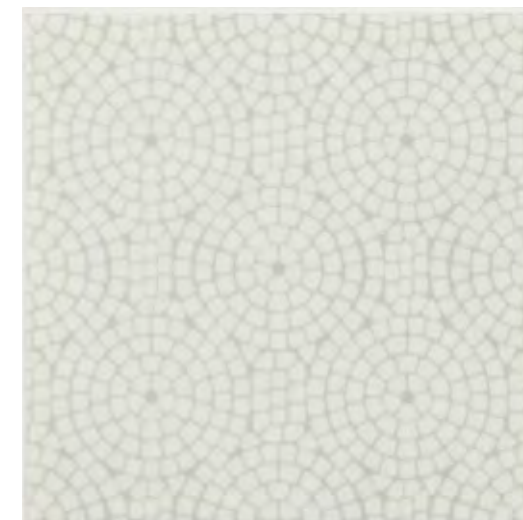

Style: Boho Beach
Tile: 6" x 6"
Tile Yield: 0.25 sqft
Material: Recycled Glass
Finish: Effect matte print
Skew: MSTBB14

Sold By: Box
Box Yield: 10.01 sqft

ELLE

EMMIE

Style: Boho Beach
Tile: 6" x 6"
Tile Yield: 0.25 sqft
Material: Recycled Glass
Finish: Effect matte print
Skew: MSTBB15