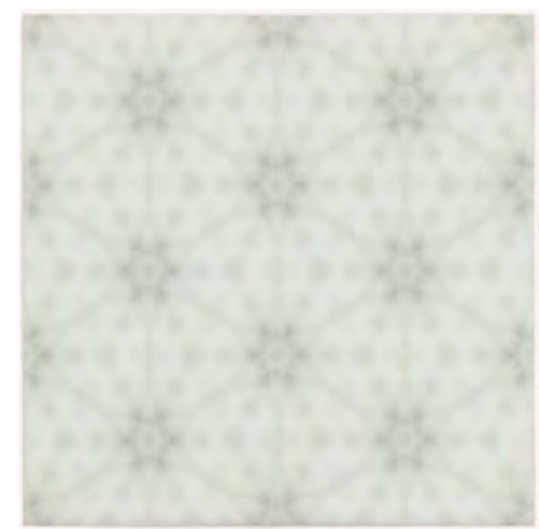

Sold By: Box
Box Yield: 10.01 sqft

ETTA

EZRA

Style: Boho Beach
Tile: 6" x 6"
Tile Yield: 0.25 sqft
Material: Recycled Glass
Finish: Effect matte print
Skew: MSTBB18

Sold By: Box
Box Yield: 10.01 sqft

EZRA

FAYE