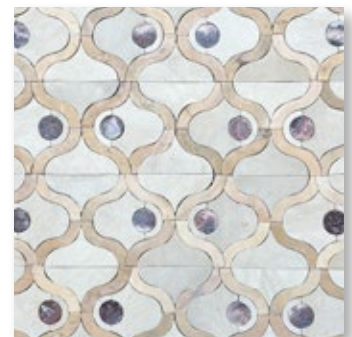

TAYLOR $225 ☐
Pedra, Durum & Skala