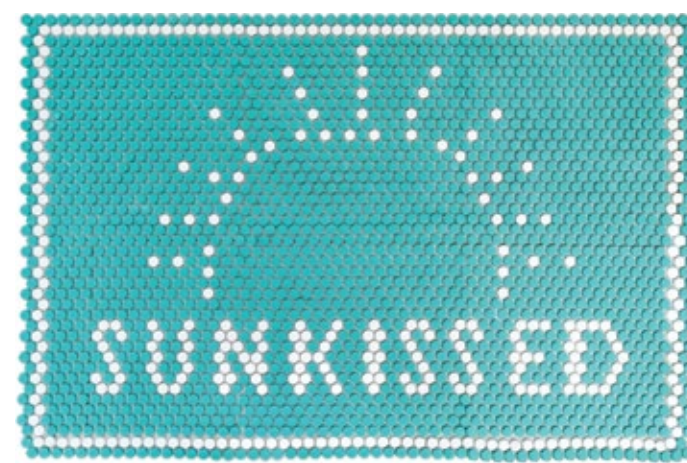

SUNKISSED

Inlay: 23 7/8" x 36 1/8"
Piece size: C2 3/8"
Material: Recycled Glass
Technique: Pixel

Color:
Cloud
Teal