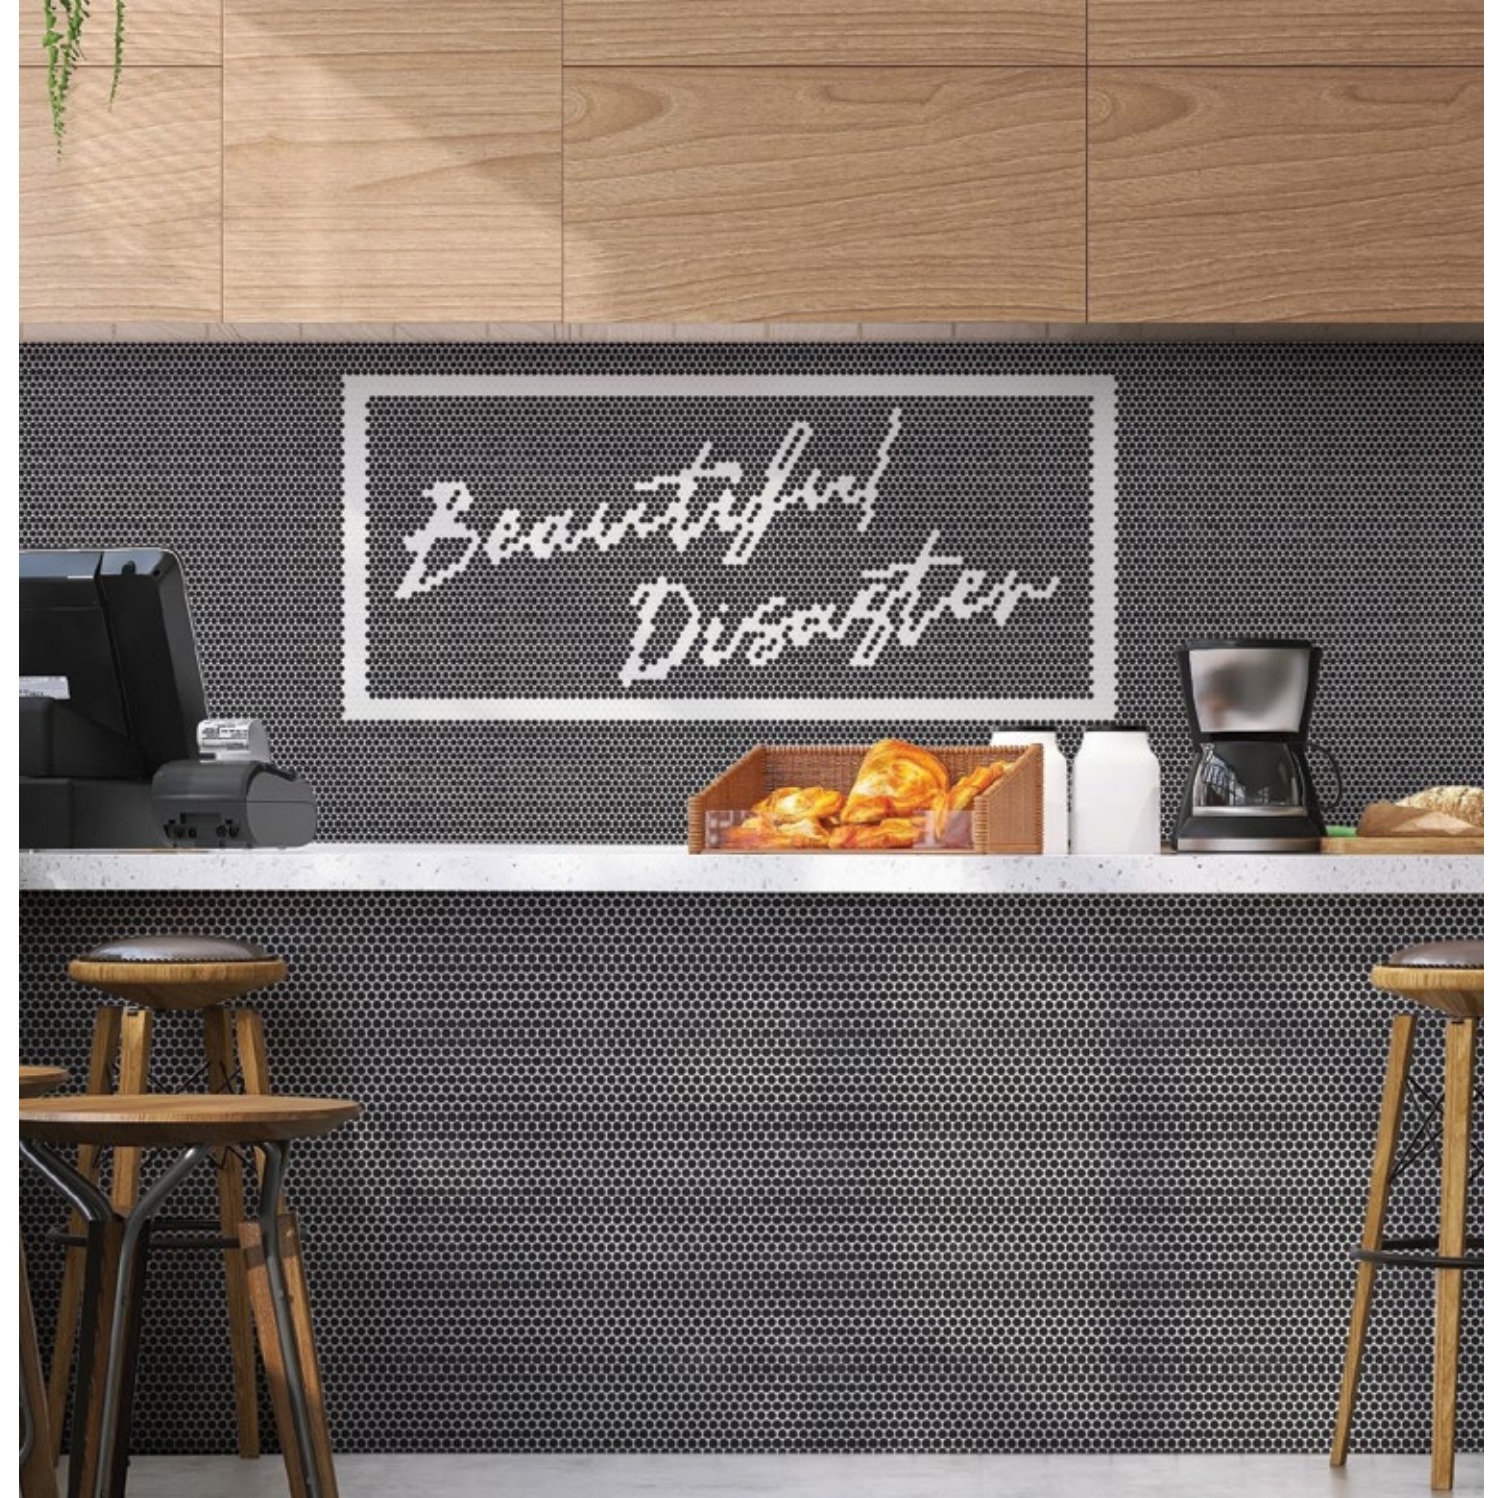

**BEAUTIFUL
DISASTER**
Inlay: 50 7/8" x 22 5/8"
Piece size: C1 1/2"
Material: Recycled Glass
Technique: Pixel
Color:
Flint
Cloud