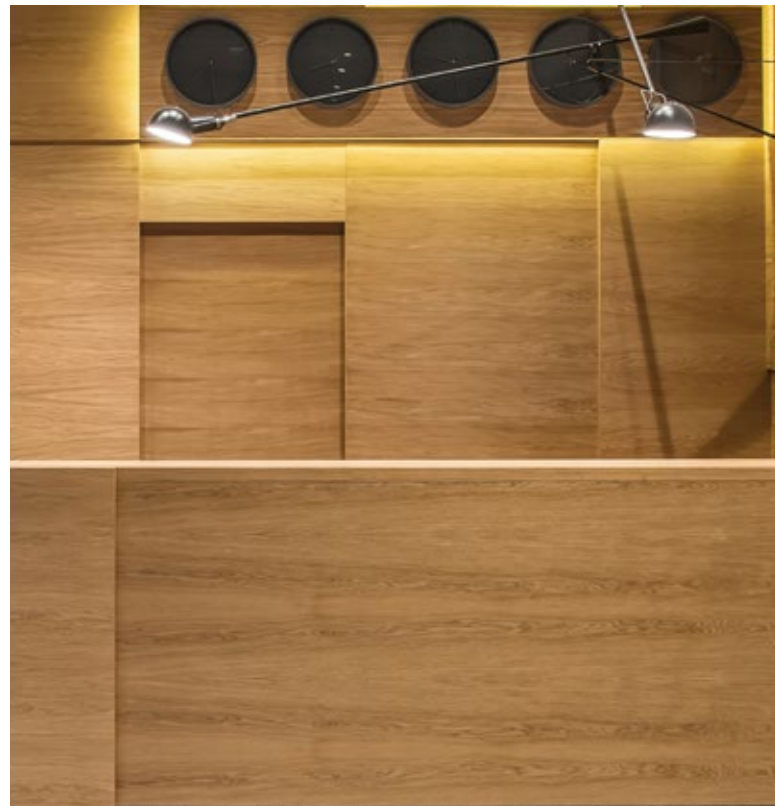

CREATIVE
CURATED
CRAFTED