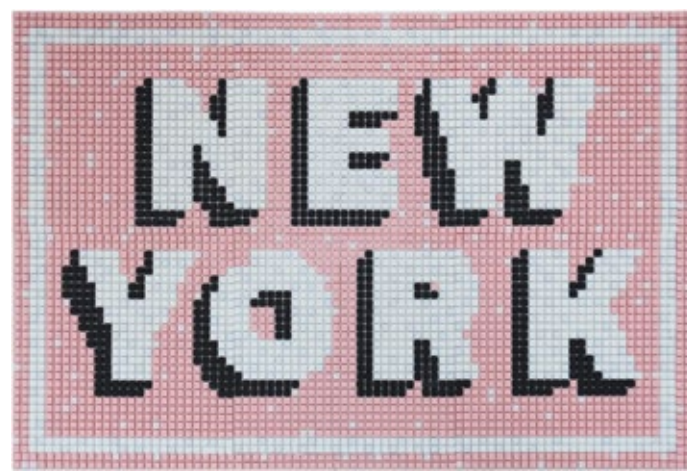

NEW YORK

Inlay: 24 1/8" x 35 7/8"
Piece size: S2 3/8"
Material: Recycled Glass
Technique: Pixel

Color:
Cloud
Flint
Mist
Bloom
Petal