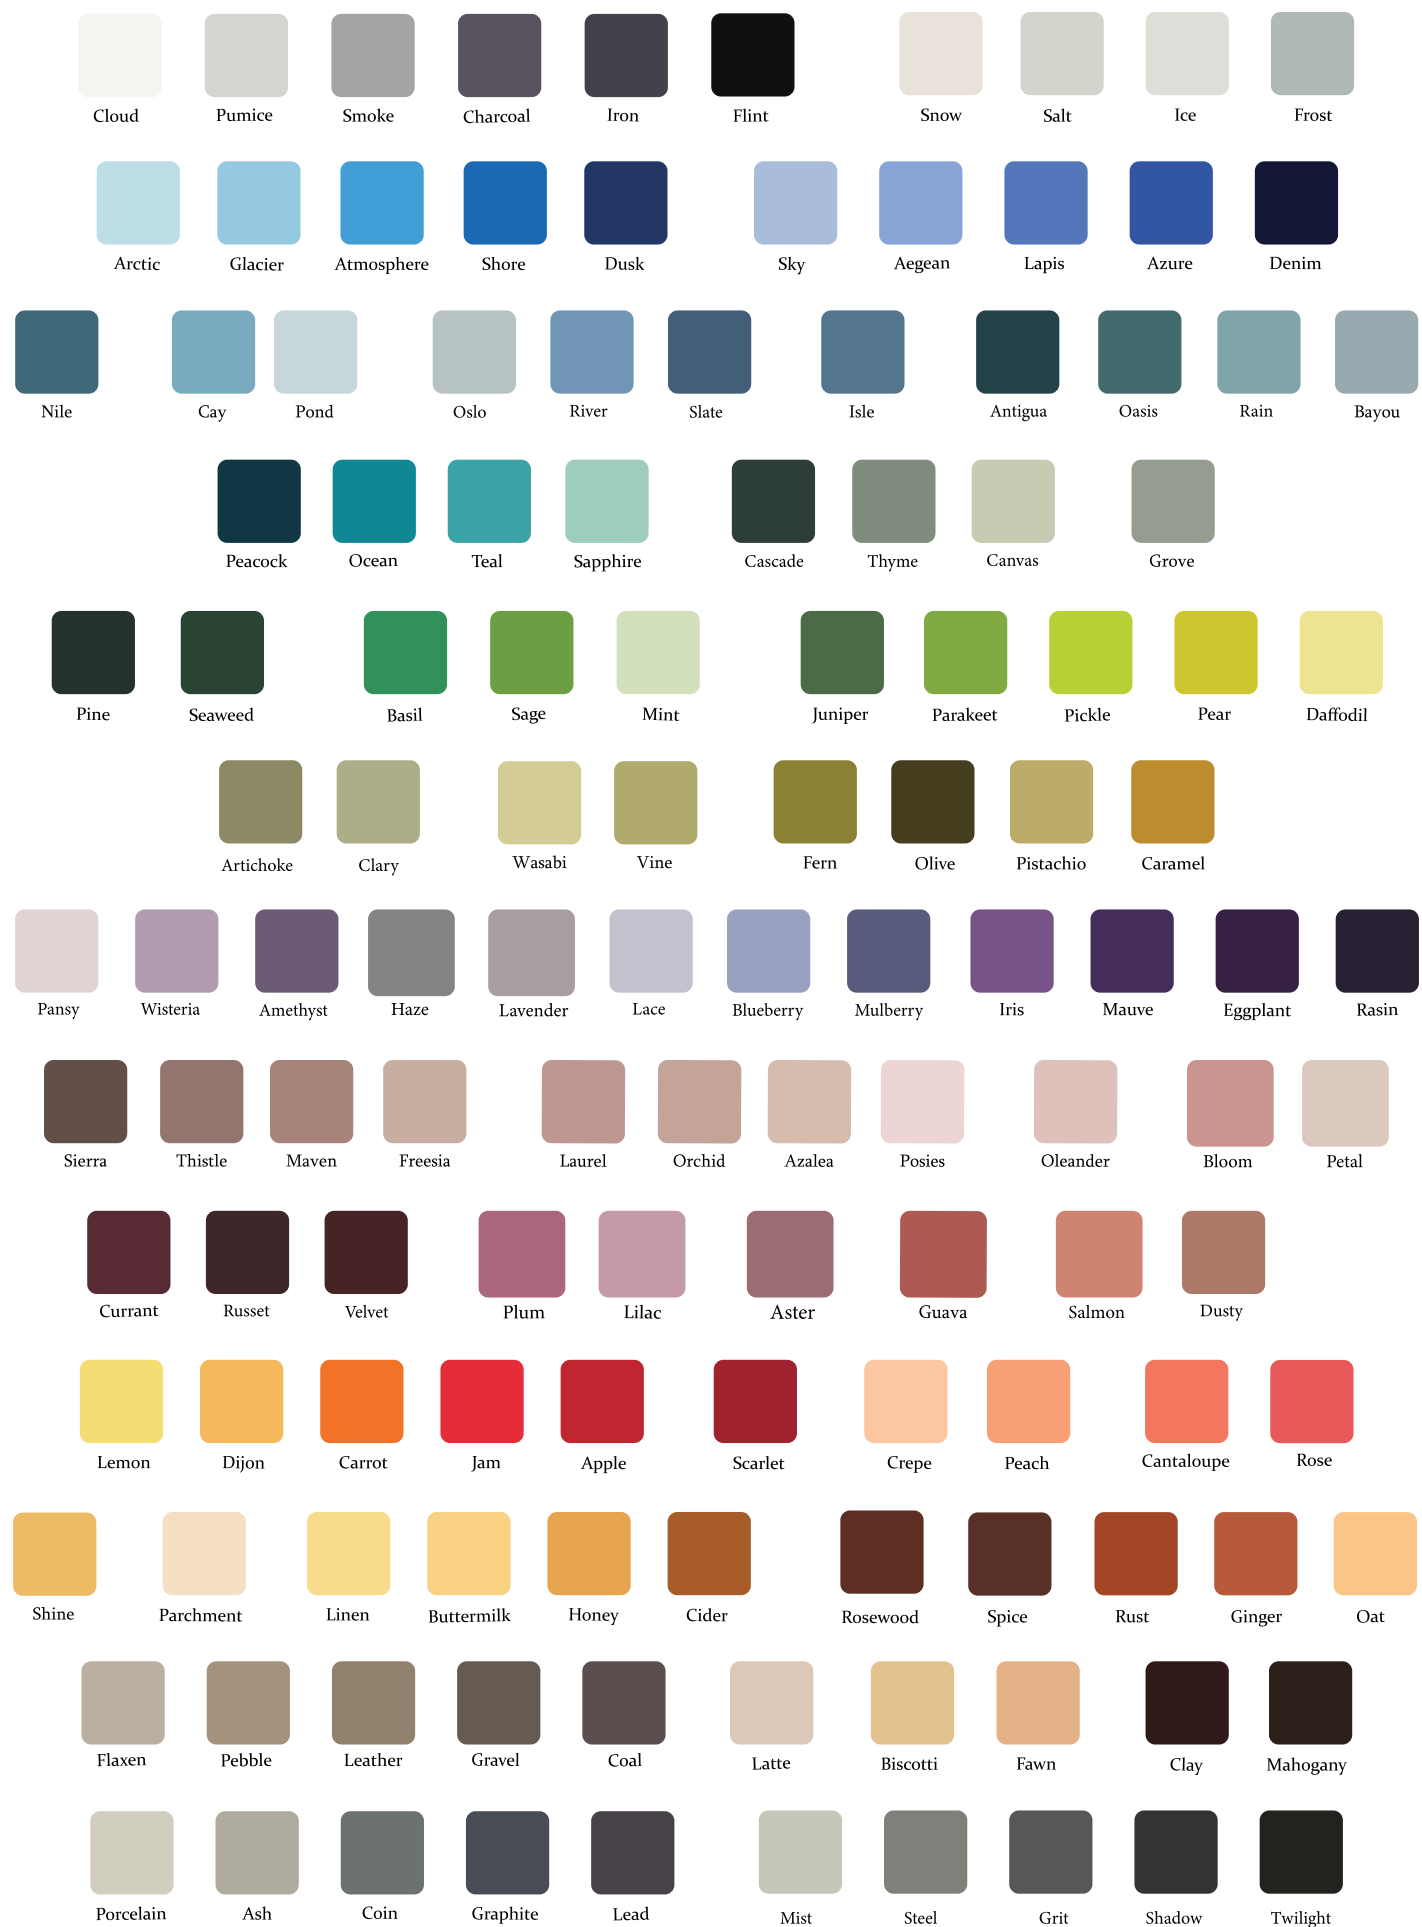

Color:
Flaxen
Flint

**YOU CAN
DO IT**

Inlay: 3' 3/8" x 4' 1/8"
Piece size: C1 1/2"
Material: Recycled Glass
Technique: Pixel

Color:
Lemon
Sierra

YOU LOOK GOOD
Inlay: 35 7/8" x 23 3/4"
Piece size: H3 7/8"
Material: Recycled Glass
Technique: Pixel

Color:
Cloud
Flint

RECYCLED GLASS

A World of Color

Finish: matte
polished
iridescent

Edge: cast
rectified

Recycled Glass spans 130 striking colors-including options of 3 finishes: polished, matte & iridescent. Including 2 edge finishes; cast and rectified. Crafted entirely from recycled glass. Colored with inert natural minerals & enamel, it is a full body product immune from fading or discoloration, showing equal color thru & thru. Versatile as it is beautiful. Our recycled Glass collection is an excellent choice for both vertical and horizontal surfaces, both indoors and outdoors as well as Commercial applications & fully submerged in pools & spas.