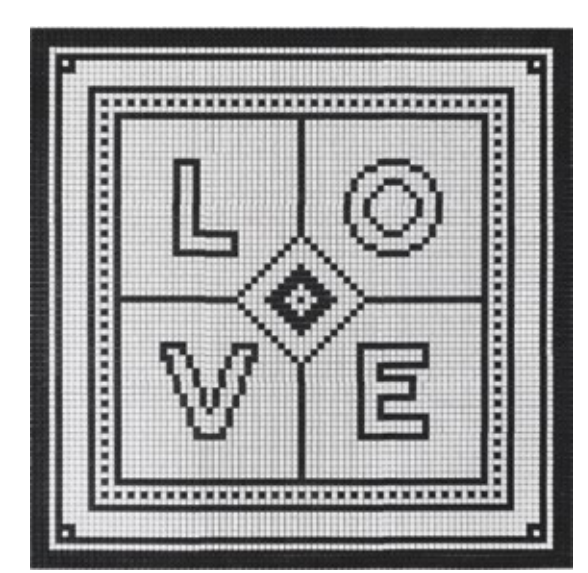

LOVE

Inlay: 35 7/8" x 35 7/8"
Piece size: S2 3/8"
Material: Recycled Glass
Technique: Pixel

Color:
Cloud
Flint