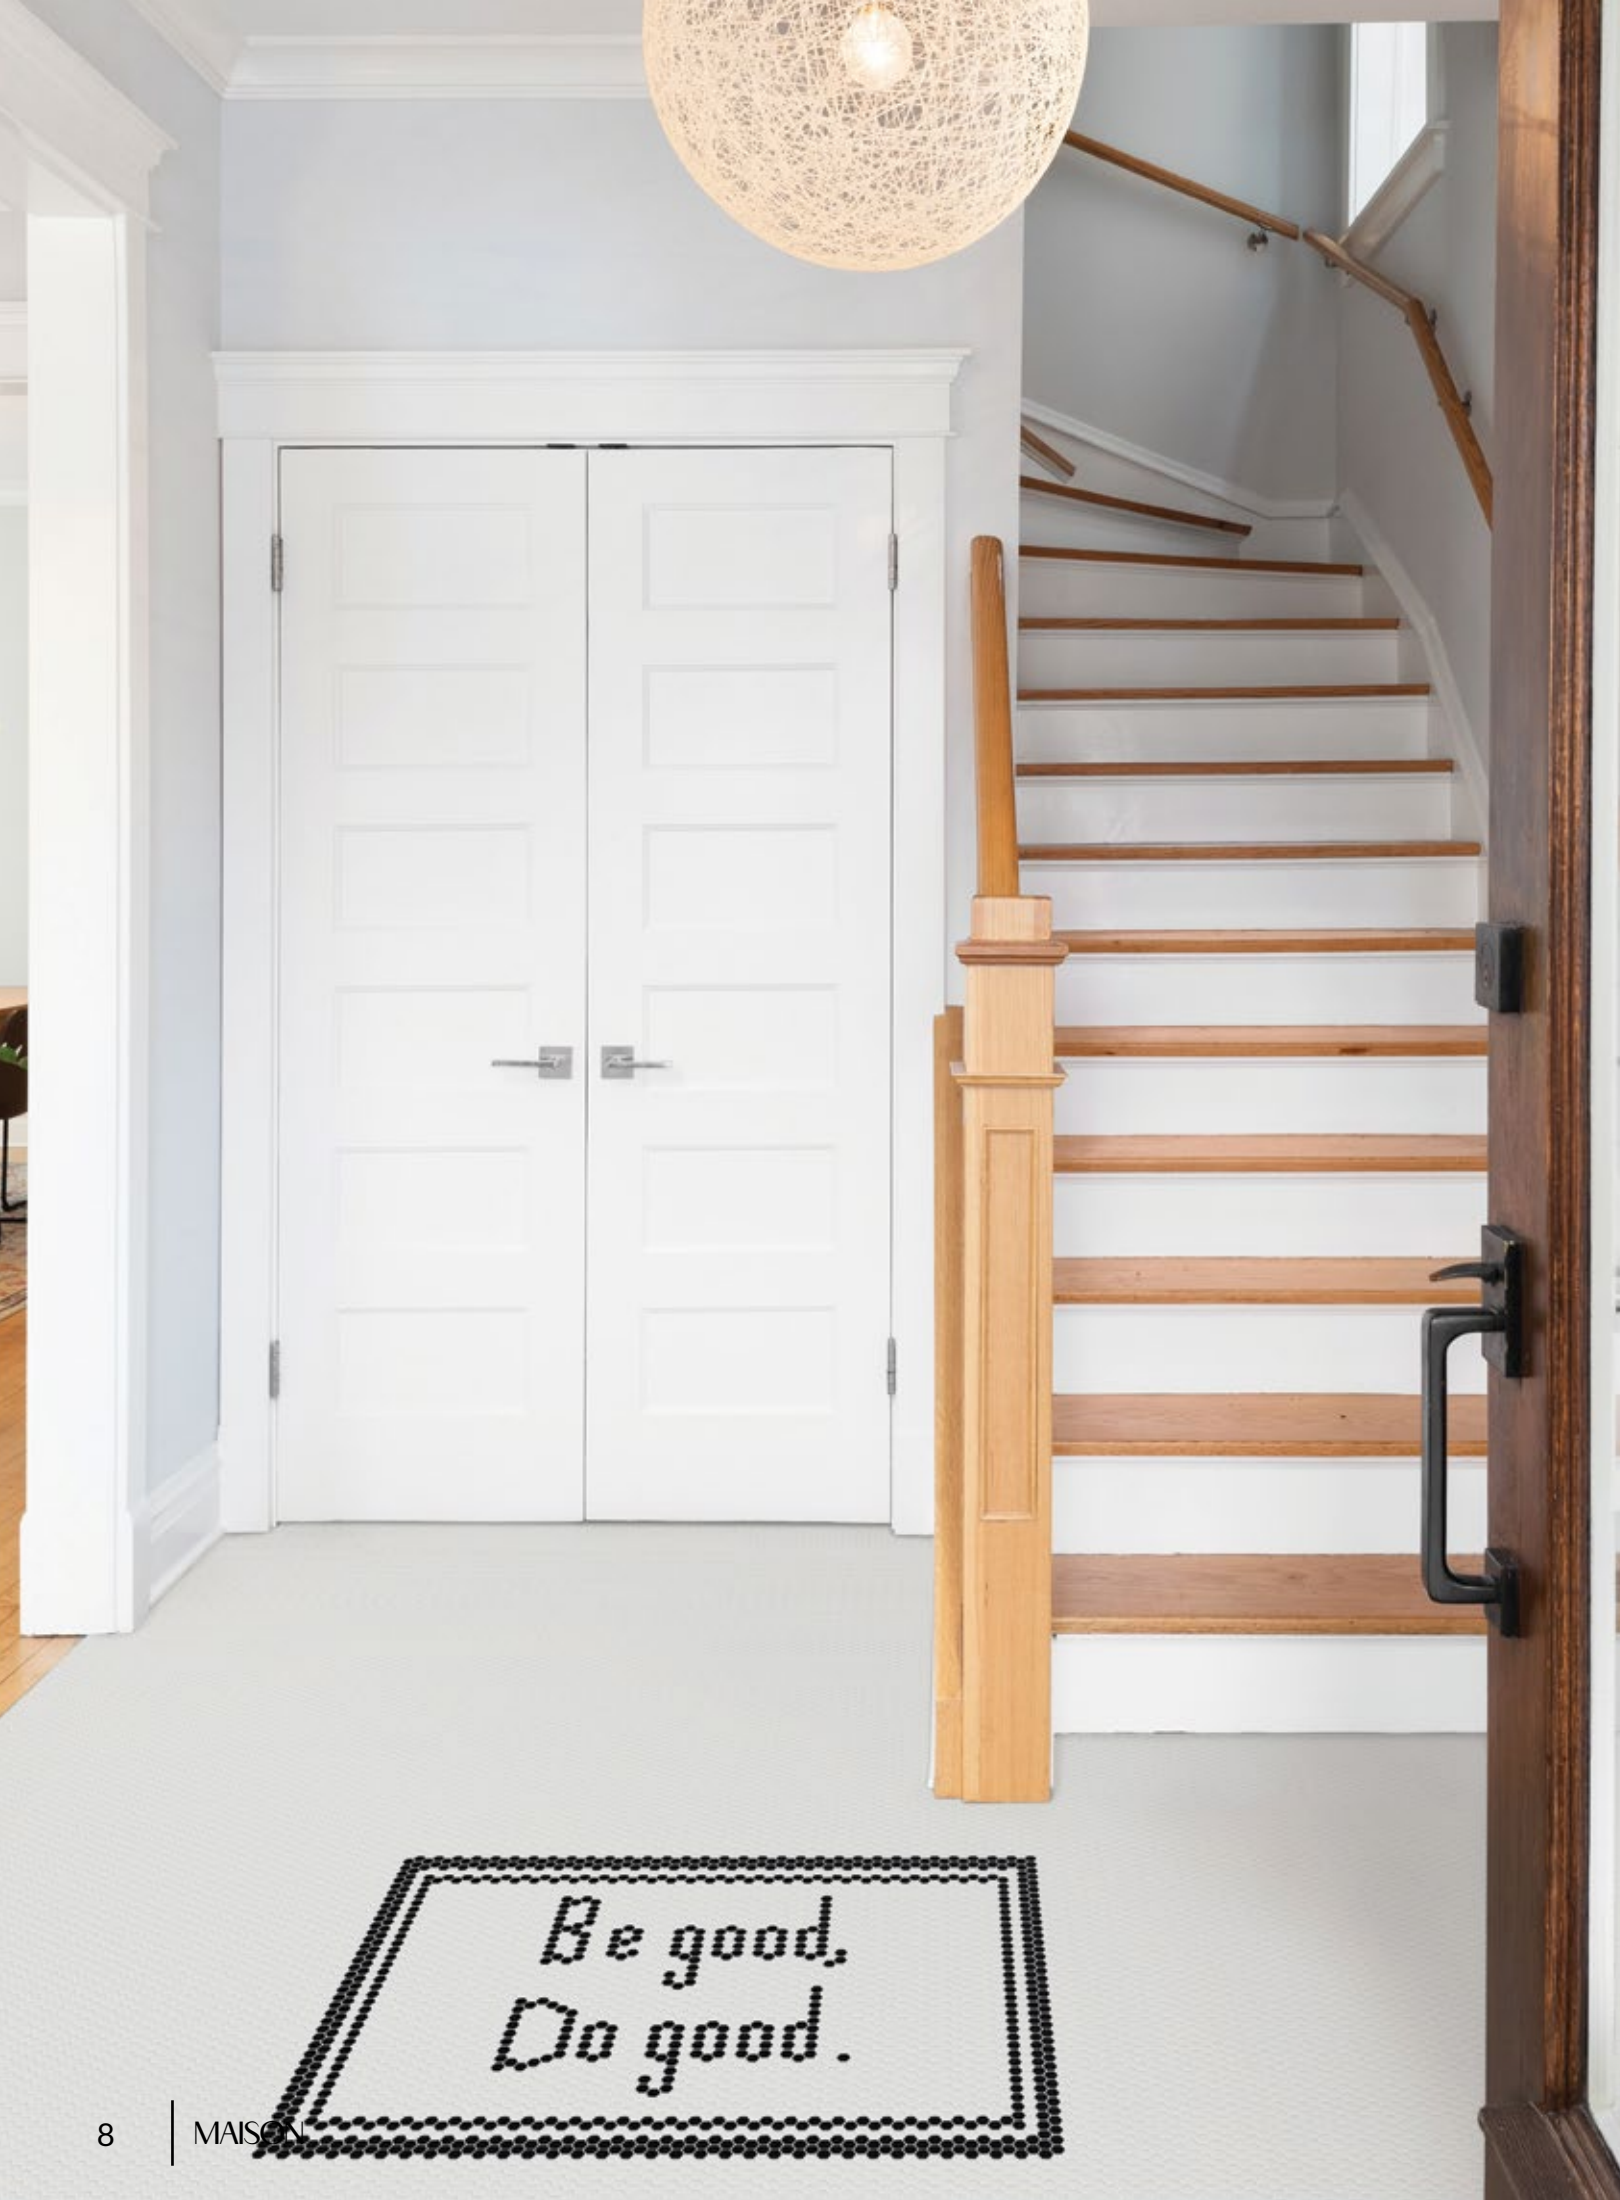

**BE GOOD
DO GOOD**

Inlay: 36 3/8" x 24 7/8"
Piece size: H2 5/8"
Material: Recycled Glass
Technique: Pixel

Color:
Cloud
Flint