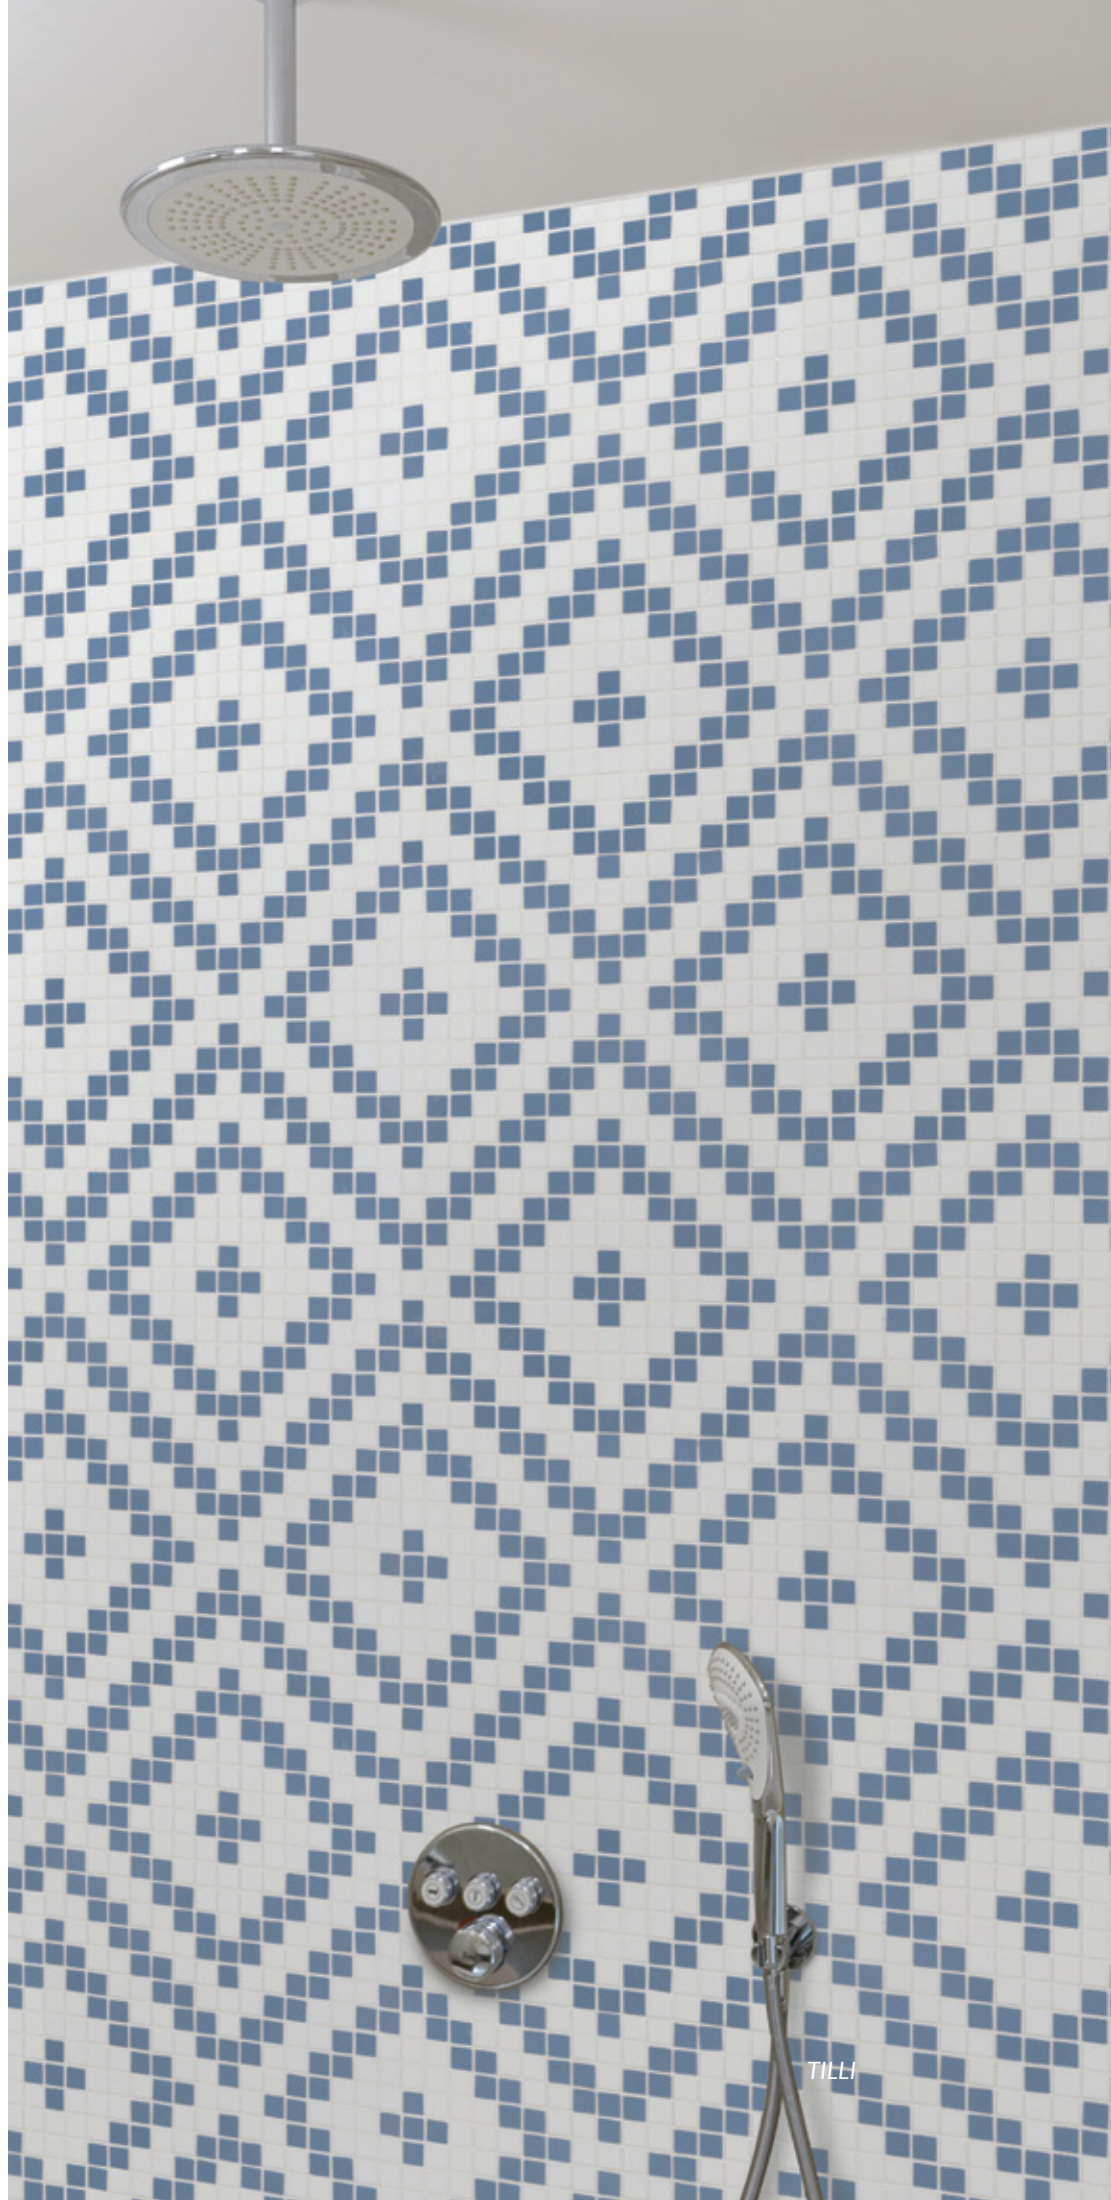

PATTERNS & STYLE

- 6-9 TAVIN
  hybrid style
- 10-15 TAYTUM
  french fresh
- 16-19 TESSA
  modern frame
- 20-23 THALIA
  patterned play
- 24-27 THAYER
  geometry lesson
- 28-31 TILLI
  new altitude
- 32-37 TOLAN
  natural beauty
- 38-41 CASCADE
  sub-lime
- 42-45 CLOUD
  cloud nine
- 46-49 FLINT
  shadow play
- 50-53 OSLO
  fjord fun
- 54-57 SLATE
  coastal cool
- 58-61 STEEL
  great grey
- 62-67 RECYCLED GLASS
  a world of color

THE RIGHT CHOICE FOR ALL THE RIGHT REASONS

At Maison, we understand that your luxury tile experience includes the entire process, from the initial design to the finished product.

From small installs and room refreshes to top-to-bottom exterior and interior renovations, Maison will open your eyes to the endless possibilities of tile.

FAMILY OWNED

Maison Surface draws on a long legacy of tile experts. We believe in hard work, dedication, and attention to detail. These virtues are our guarantee.

PROFESSIONAL

Maison offers unparalleled knowledge at your fingertips. We are here to answer any of your questions from material selection, order process to installation

INNOVATION

Maison Surface leads the industry in novel techniques & materials. We are at the vanguard of conceptual design ensuring we are a company that always has it's eye on the future.

CREATIVE

By blending inspiration, imagination, and trend-setting concepts, our design team brainstorms custom solutions that match your budget, style, and project.

CURATED

Our tile materials—including stone, marble, glass, metals & more—are hand-selected to ensure the industry's finest quality and highest in-stock availability.

CRAFTED

Our artisanal manufacturing process ensures exceptional quality --with precision cuts, consistent grout joints, and individually wrapped tiles --while our expert craftsmen ensure a smooth installation in your home.

STYLE

Maison Surface's extensive catalog of designs will meet any of your style need. Endless options for color, scale & applications.

TREND SETTING

Look to Maison for the latest trends in home design & decor. We are always at the forefront of the freshest palettes, textures and patterns.

DETAIL ORIENTED

Maison's eye for detail survey's each step of the process. From expert craftsmanship, precision manufacturing & exceptional quality control.