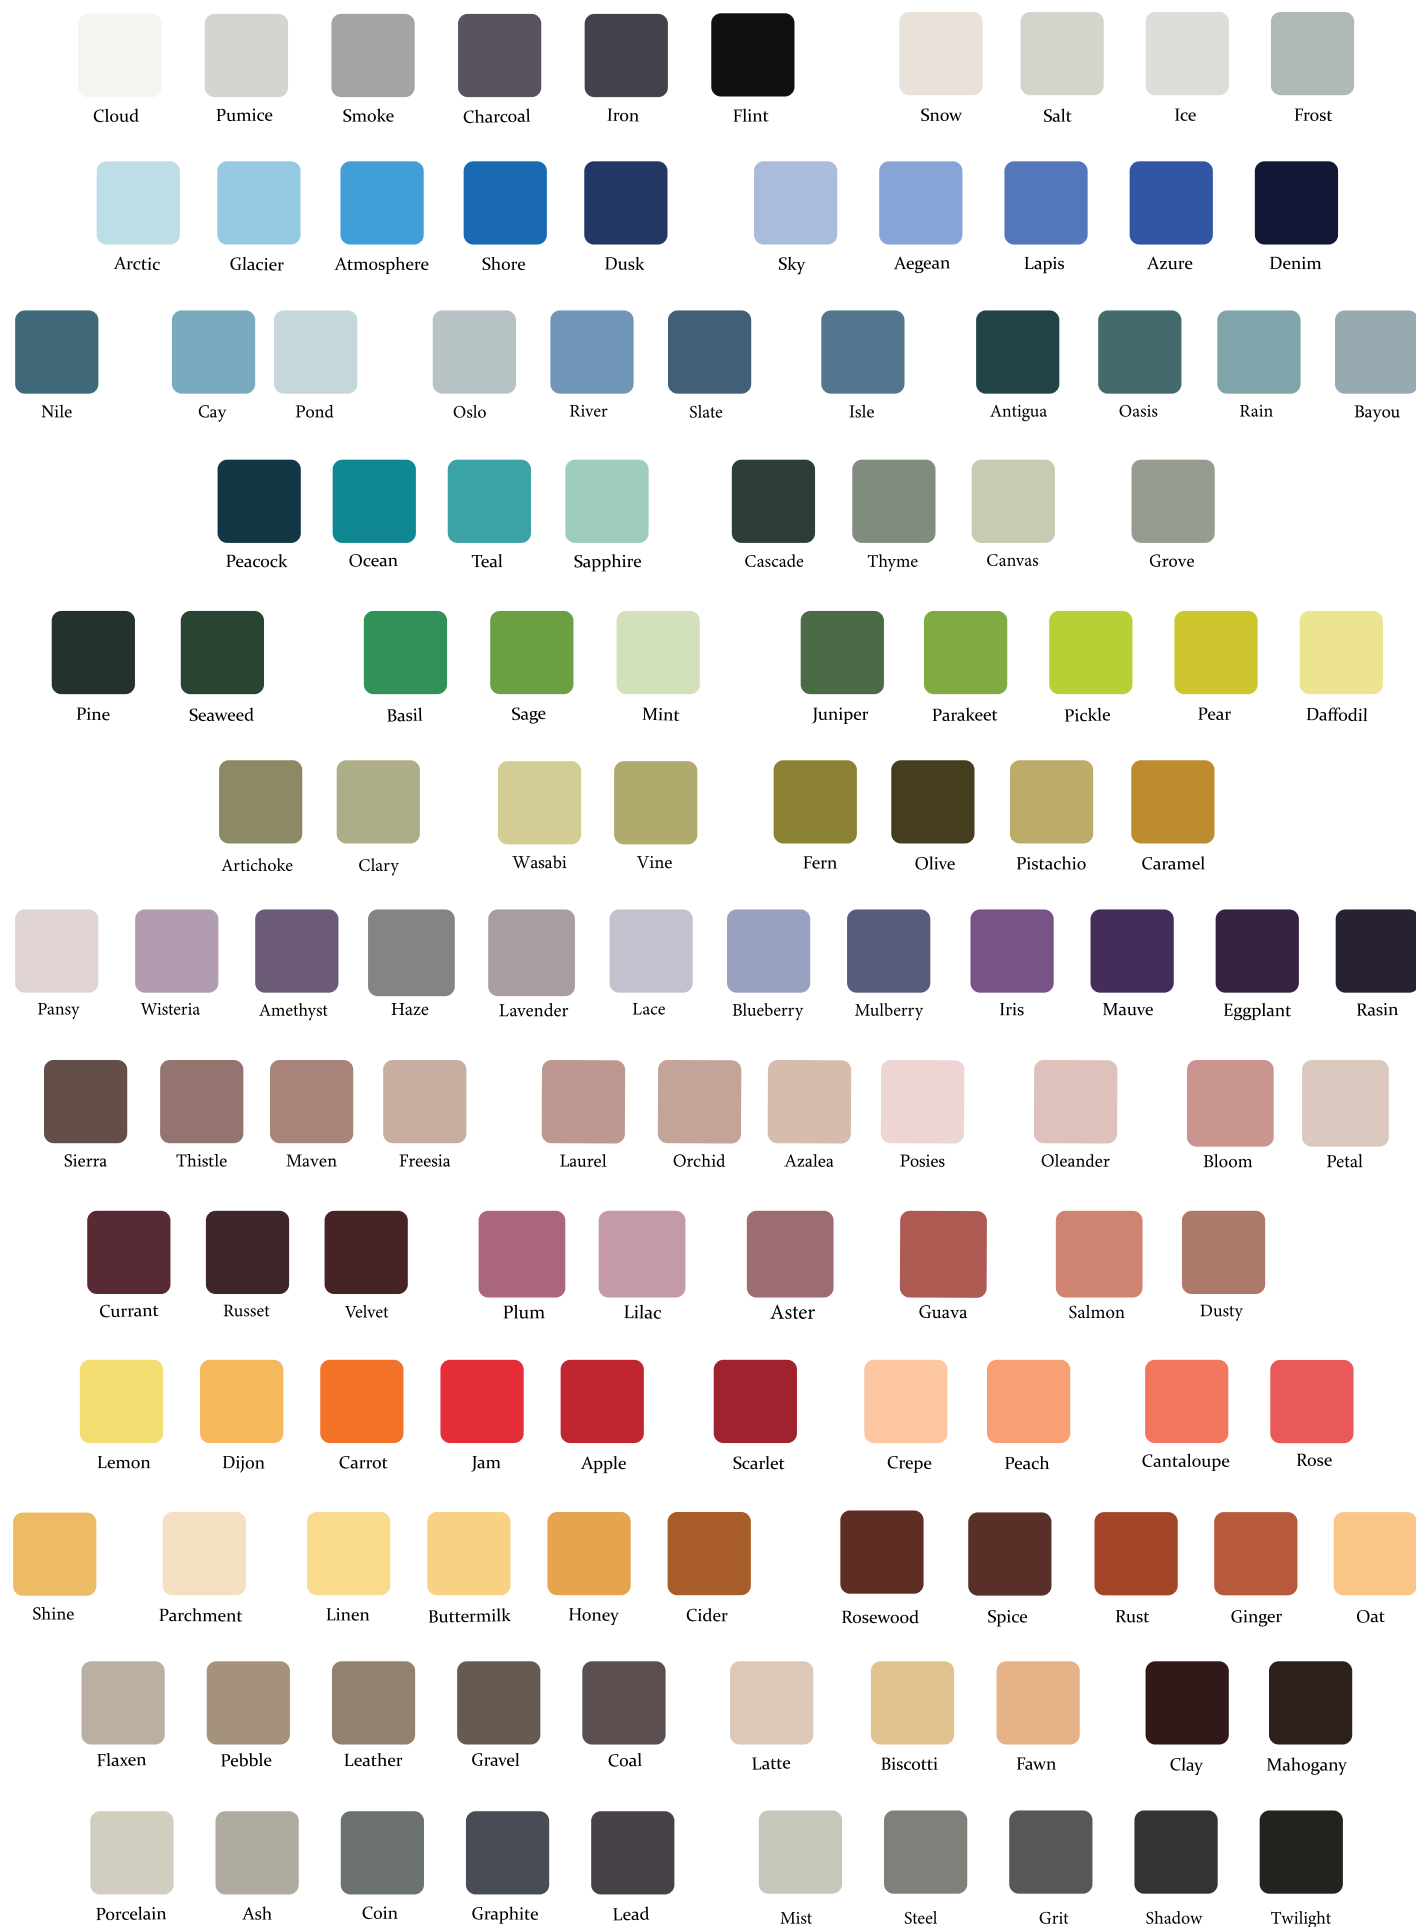

SLATE

GREAT GREY →

Grey isn't just one thing. Any one that has ever made the pilgrimage to the paint aisle of your local hardware store knows the range of greys is almost intimidating. With our Steel grey you are getting a blue undertone perfect for cooler color palettes.

A World of Color

Finish: matte
polished
iridescent

Edge: cast
rectified

Recycled Glass spans 130 striking colors-including options of 3 finishes: polished, matte & iridescent. Including 2 edge finishes; cast and rectified. Crafted entirely from recycled glass. Colored with inert natural minerals & enamel, it is a full body product immune from fading or discoloration, showing equal color thru & thru. Versatile as it is beautiful. Our recycled Glass collection is an excellent choice for both vertical and horizontal surfaces, both indoors and outdoors as well as Commercial applications & fully submerged in pools & spas.