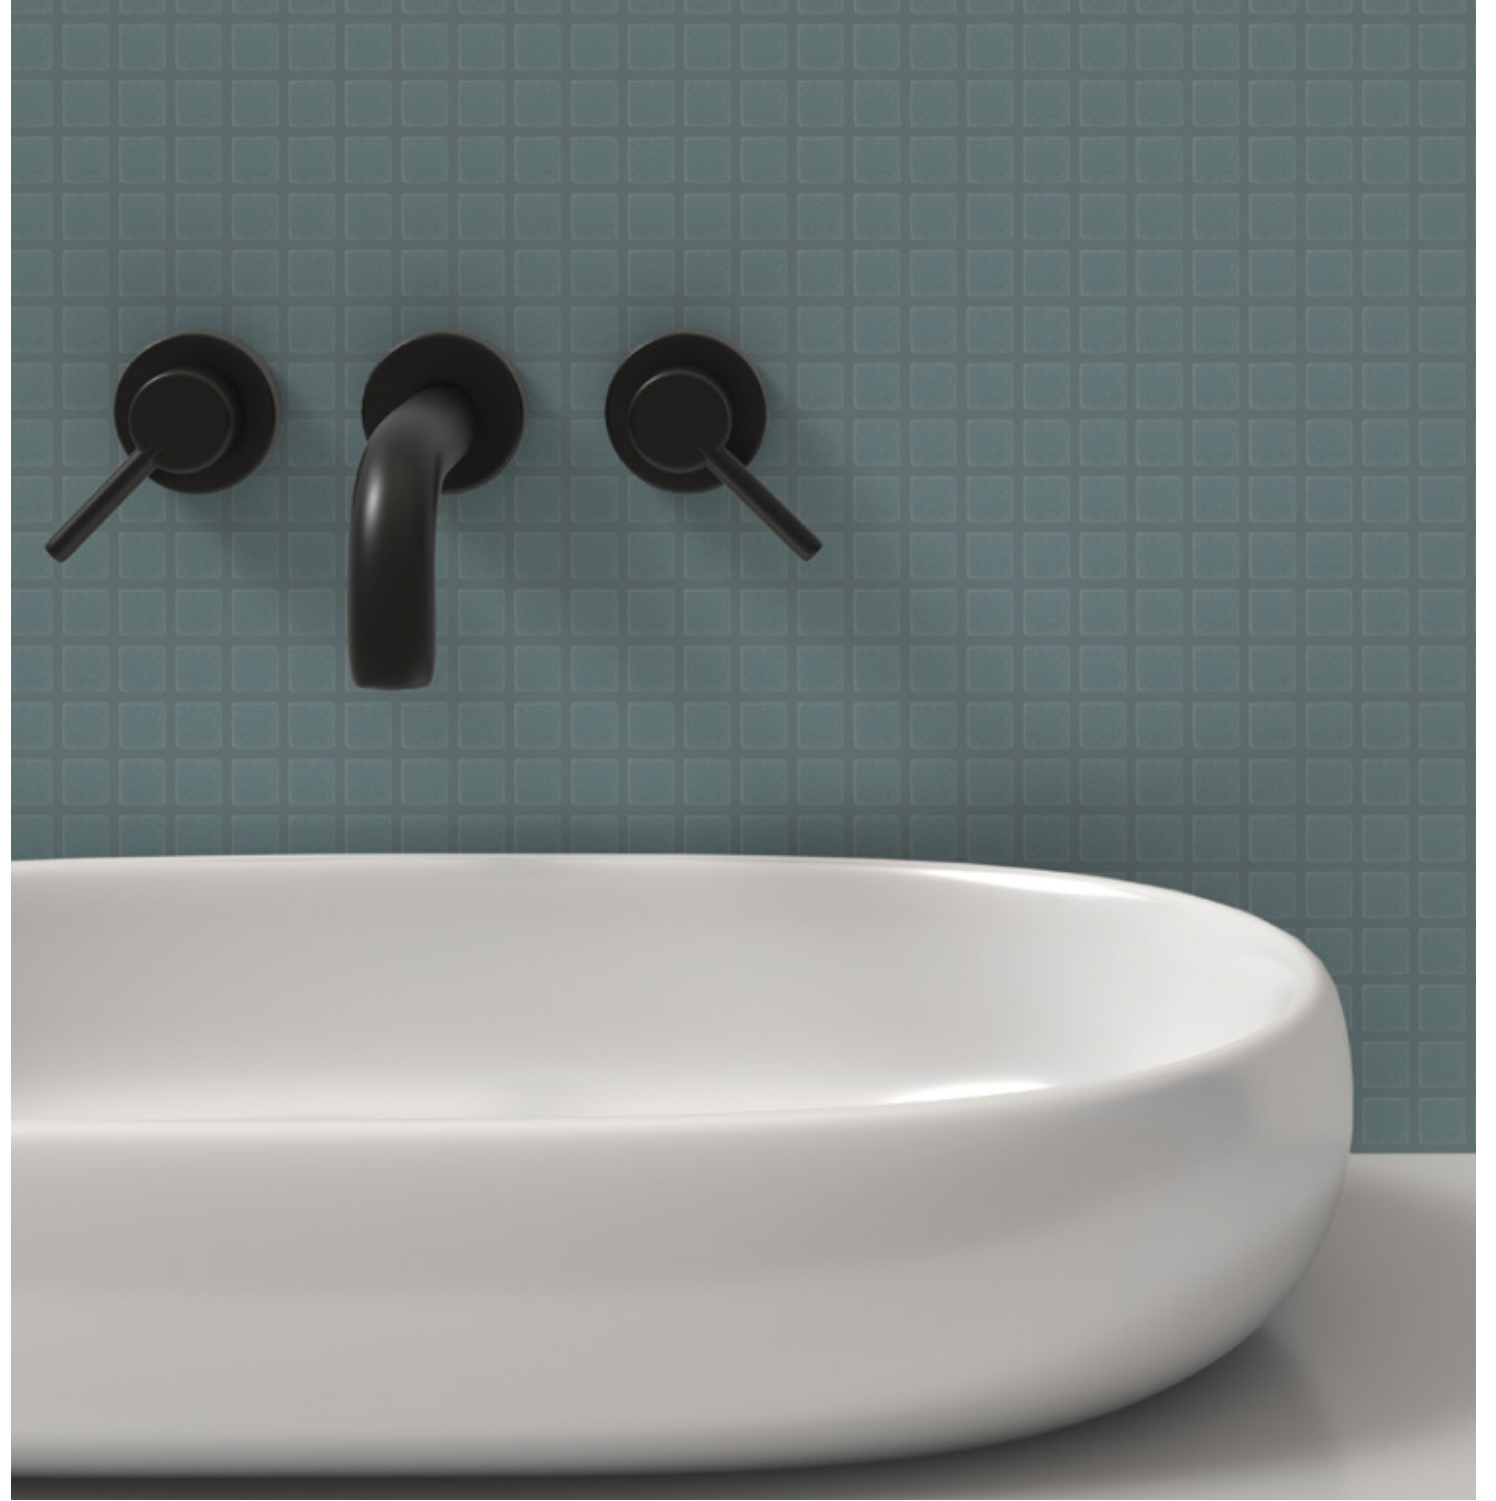

SUB-LIME →

Green does not have to be mean and it certainly does not have to be shocking. This flat lay illustrates the subtlety that Cascade can bring to a color story. Jute, woodgrain and ceramic pottery feel right at home with this faded green.

CASCADE FIELD