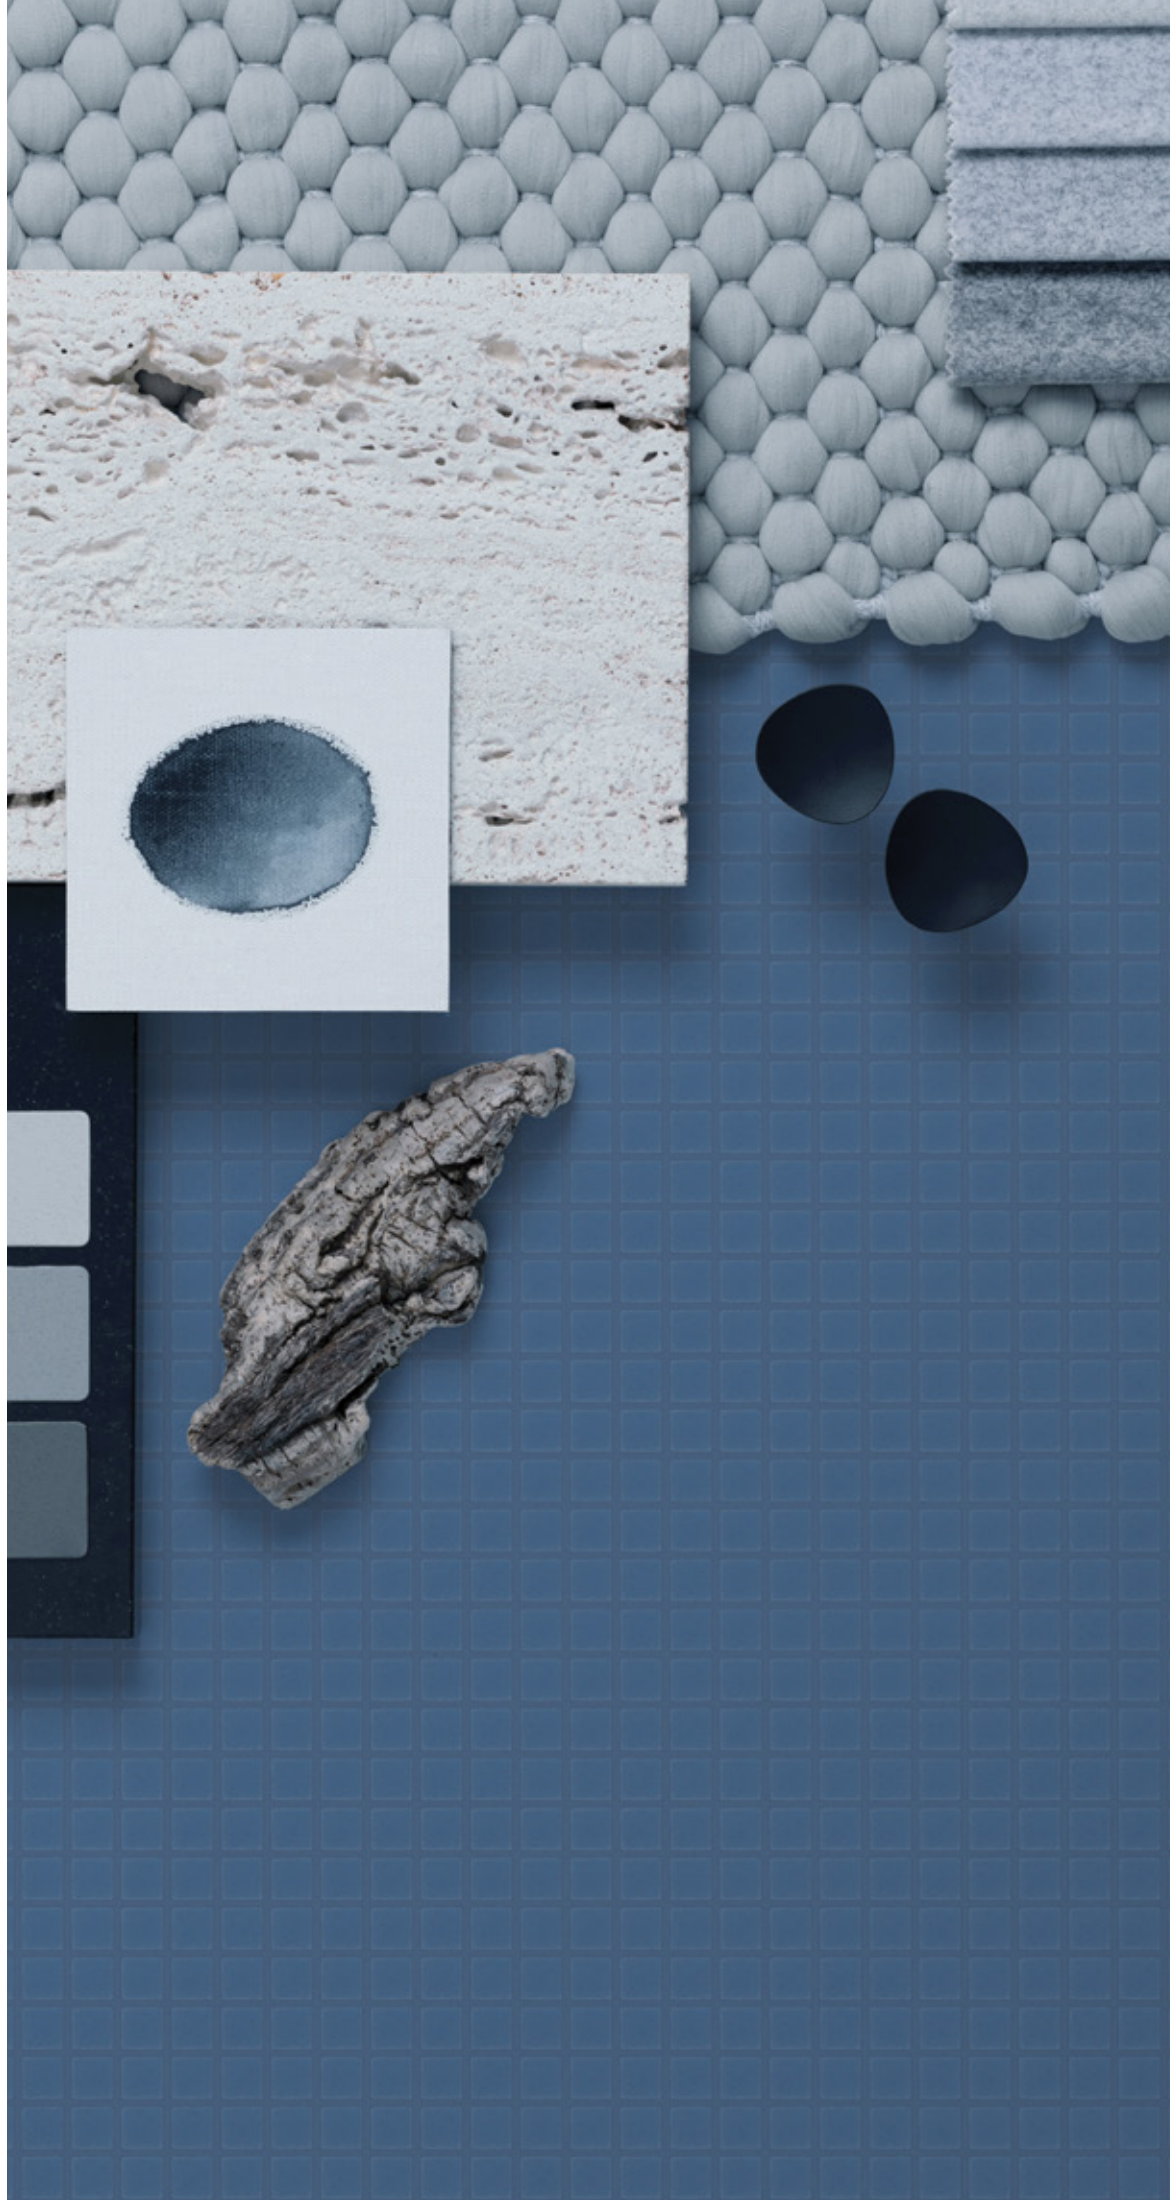

OSLO FIELD

Unit: 12" x 12"
Unit Yield: 0.99 sqft
Piece size: S4 5/8"

Color:
Oslo

FJORD FUN

Oslo is a powdery blue that can stand alone or bring out the best in another blue hue.

COASTAL COOL →

Don't get set adrift with complicated color palettes. When a Modern Coastal style is what you desire, turn to the rich hue of Slate. You can combo this blue with driftwood to sandy limestones. It's a color that makes the mind return to the memory of your favorite beach vacation.