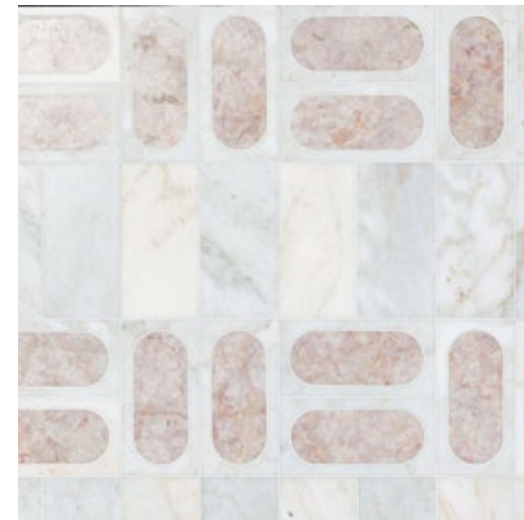

Consider design as medicine for the soul. The pill-like form of Aspect Hash is just what the doctor ordered. A tranquil base for you to build your lifestyle around.

blue out
cyan

ASPECT HASH

Unit: 12" x 12"
Unit Yield: 1.00 sqft