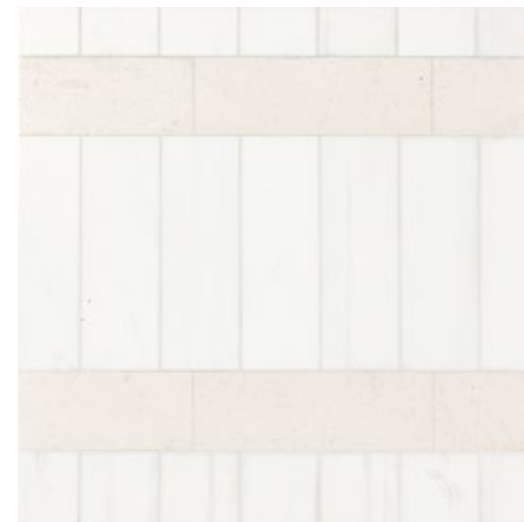

CUBE

Unit: 9 1/16" x 12"
Unit Yield: 0.76 sqft

Color:
Blanc H
Cosse H

TABLE TALK
Incorporating Cube into your
gathering spaces gives you good
grounds for good fun.