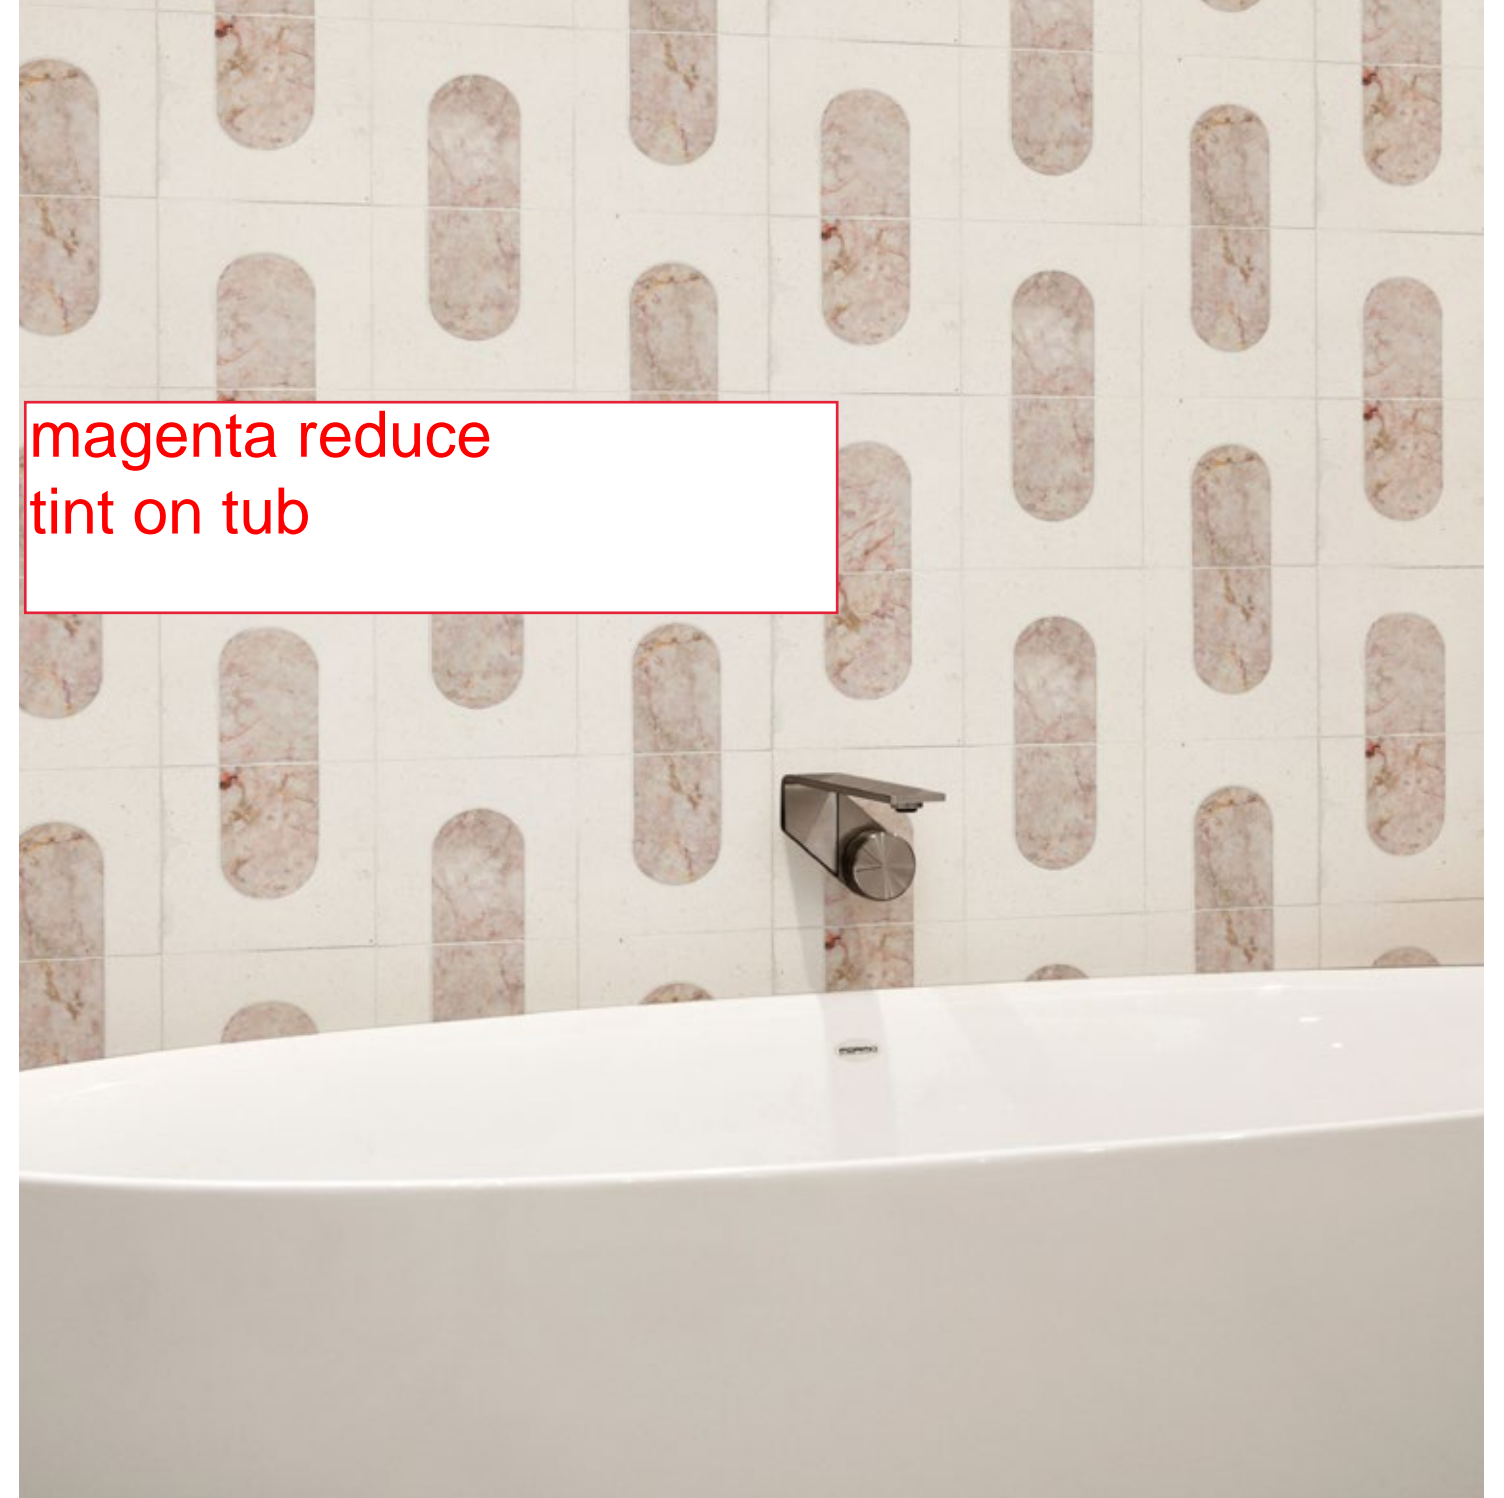

ROAD RULES

Take a pause out of your day to travel your imagination. Let Arches Striped be your road map.

AT EASE →

We are at a time in design where bygone concepts are being made new. You can find fundamental forms such as Aspect reimagined in the style of tranquility and clarity.

magenta reduce
tint on tub

ASPECT

Unit: 12" x 12"
Unit Yield: 1.00 sqft

Color:
Cosse H
Rose Cream H

BALANCING ACT

Aspect's offset repeat of textured Cosse & distinctive Rose Cream strikes a steady beat for this spa bath.