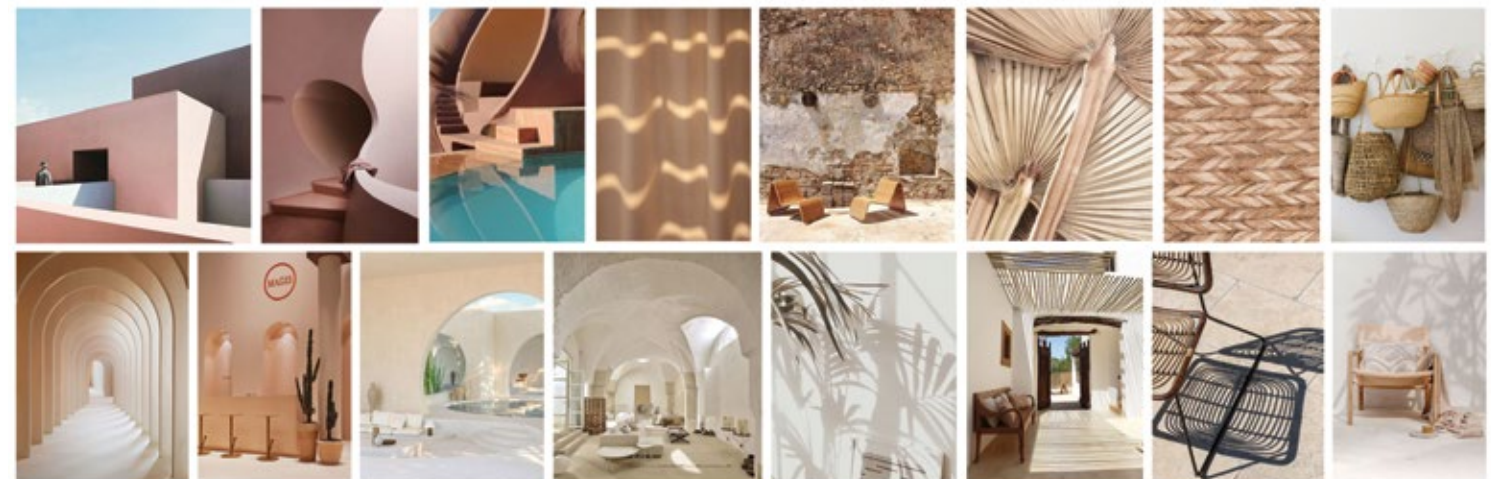

PATRICIA BRAUNE

I'm a wanderer and have an inner need to travel and explore fresh ideas and experiences of places unknown. I'm always seeking out new global influences for my work, which is mostly drawn from the natural environment.

Having been born in Brazil and also lived in Germany, South Africa, and fabulous Sydney for the last 14 years - I'm now happily working from my studio in the beautiful coastal village of Nelson Bay in Port Stephens, Australia.

After my two decades in advertising, I realized I have a love for intricate hand illustration, a passion for interior textile & wallpaper design, a strong eye for composition and the suppressed desire to be a globetrotter - always seeking inspiration!

When creating my wallpaper & textile designs, I begin with pen on paper capturing intricate details with fine line details, creating my signature style. I find the drawing component to be quite meditative and the favourite part of my creative process, though I also love seeing the pattern emerge as it comes together in the repeat.

I have been fortunate to be able to create my designs for different substrates and applications - from textiles and wallpapers to screens, blinds and rugs - as a Surface Designer this is the absolute dream. I'm absolutely thrilled to now be able to add tiles to the mix.