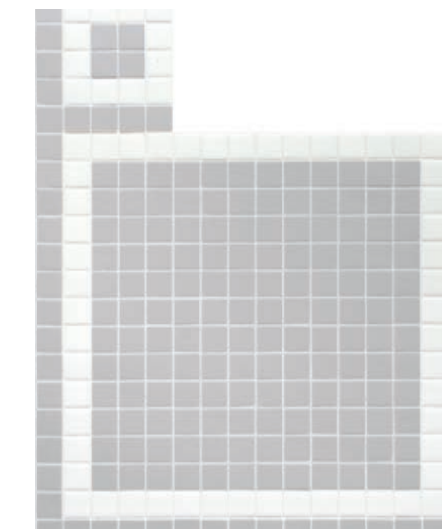

GRAFTON

Unit: 12 1/2" x 12 1/2"
Unit Yield: 1.21 sqft
Piece size: S6 3/4"

Color:
Smoke rectified
Cloud slip resistant

Retail: $38 SF

↖ BUSY BASIC

Let Grafton teach you that elaborate patterning does not have to overwhelm.