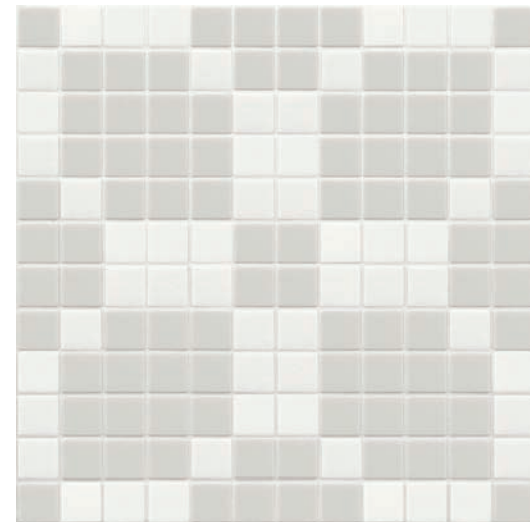

ABBEY

Unit: 11 7/16" x 11 7/16"
Unit Yield: 0.91 sqft
Piece size: S7 7/8"

Color:
Ice rectified
Cloud slip resistant

Retail: \$38 SF

GET BACK

Vintage elements don't have to dominate your design. Consider a modern compliment with a genre appropriate pattern.