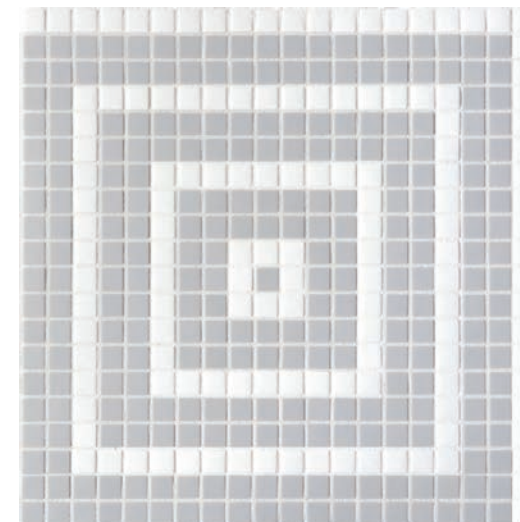

ABBEY

Unit: 11 7/16" x 11 7/16"
Unit Yield: 0.91 sqft
Piece size: S7 7/8"

Color:
Ice rectified
Cloud slip resistant

Retail: \$38 SF

GET BACK

Vintage elements don't have to dominate your design. Consider a modern compliment with a genre appropriate pattern.

ABBEY

LIFE OF THE PARTY →

A tile pattern can go beyond a simple surface cover to become a focal point. Allow the Jazz of Bourbon's patterning to liven your space.

BOURBON

Unit: 12 3/4" x 12 3/4"
Unit Yield: 1.13 sqft
Piece size: S4 5/8"