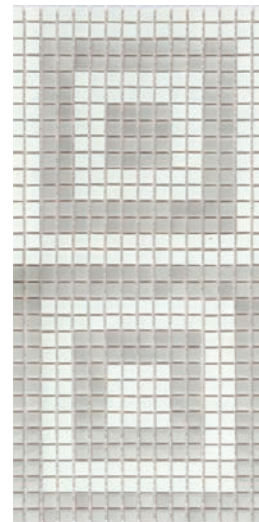

BOWERY

Unit: 10 3/16" x 10 3/16"
Unit Yield: 0.72 sqft
Piece size: S4 5/8"

Color:
Ice rectified
Cloud slip resistant

Retail: \$38 SF

↖ STRIKING BALANCE

Spa spaces don't have to be sparse. Combine neutral natural stones with a meandering pattern in analogous hues.

BOWERY

NY-SEE →

Bring the hustle & bustle of Broadway into your open plan loft. This is the pattern to cover large areas seamlessly transitioning spaces.

BROADWAY

Unit A & B: 10 3/16" x 10 3/16"
Unit Yield: 0.72 sqft
Piece size: S4 5/8"