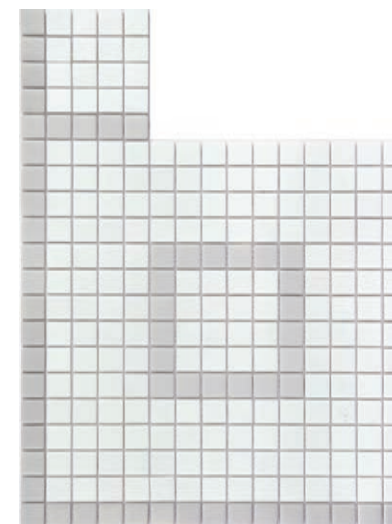

CAMDEN

Unit: 12 1/2" x 12 1/2"
Unit Yield: 1.21 sqft
Piece size: S6 3/4"

Color:
Cloud rectified
Ice slip resistant

Retail: $38 SF

↖ ALL THE RIGHT ANGLES
Camden proves that cubes don't have to be ridged & rectilinear.