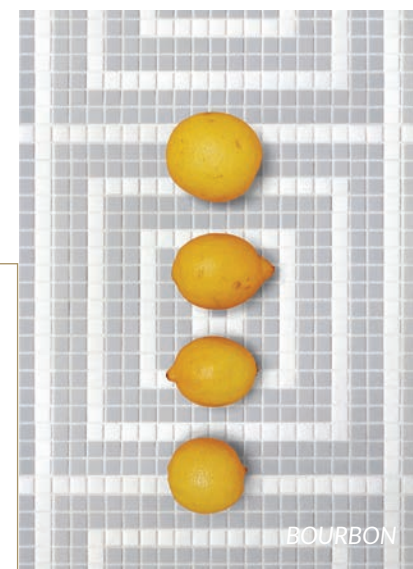

CREATIVE
CURATED
CRAFTED

STYLE & INNOVATION

Maison Surface creates distinctive artisan tile designs—from sophisticated and classic to wildly avant-garde—but what makes us different is the ingenuity to bring them to reality. We cultivate techniques and styles from around the world, developing innovative production methods and finishing standards through our global factory partnerships. For creative designers and luxury showrooms, we're the rarest of surface design studios: combining a unique palette of materials, colors, and finishes with outstanding sourcing and project management.

BOURBON

maisonsurface.com

MAKING A LASTING IMPRESSION

Have your home be a showcase. Maison offers tile design that will inspire your style. See our full list of designs at [MaisonSurface.com](https://www.MaisonSurface.com).