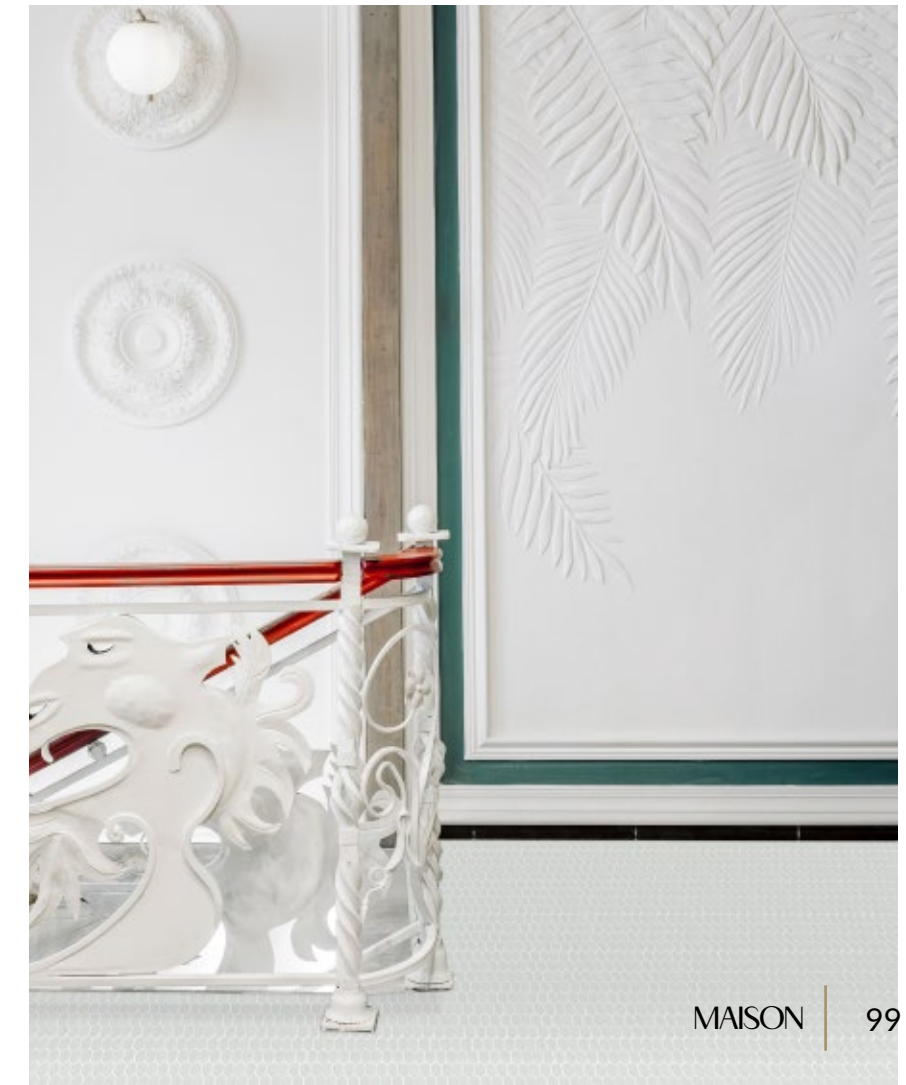

SIMONE

Unit: 11 3/4" x 11 3/4"
Unit Yield: 0.96 sqft
Format: Marquise Parallel
Retail: \$35 SF

MARILYN

Unit: 11 3/4" x 11 3/4"
Unit Yield: 0.96 sqft
Format: Marquise Parallel
Retail: 35 SF

BACALL

Unit: 11 3/4" x 11 3/4"
Unit Yield: 0.96 sqft
Format: Marquise Parallel
Retail: \$28 SF