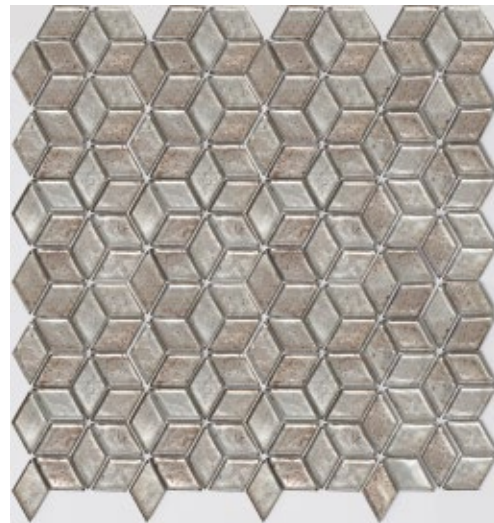

HAWKING

Unit: 11 5/8" x 11 3/4"
Unit Yield: 0.94 sqft
Format: Trillion Cube
Retail: $31 SF