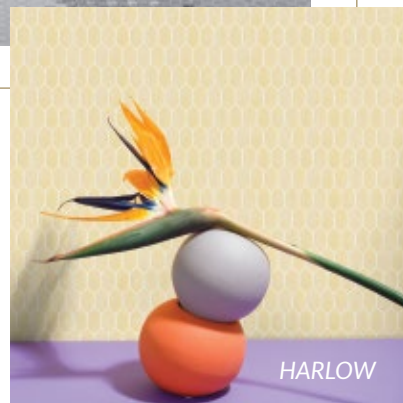

HARLOW

Unit: 11 3/4" x 11 3/4"
Unit Yield: 0.96 sqft
Format: Marquise Parallel
Retail: \$28 SF

CREATIVE CURATED CRAFTED

PRELUDE

STYLE & INNOVATION

Maison Surface creates distinctive artisan tile designs—from sophisticated and classic to wildly avant-garde—but what makes us different is the ingenuity to bring them to reality. We cultivate techniques and styles from around the world, developing innovative production methods and finishing standards through our global factory partnerships. For creative designers and luxury showrooms, we're the rarest of surface design studios: combining a unique palette of materials, colors, and finishes with outstanding sourcing and project management.