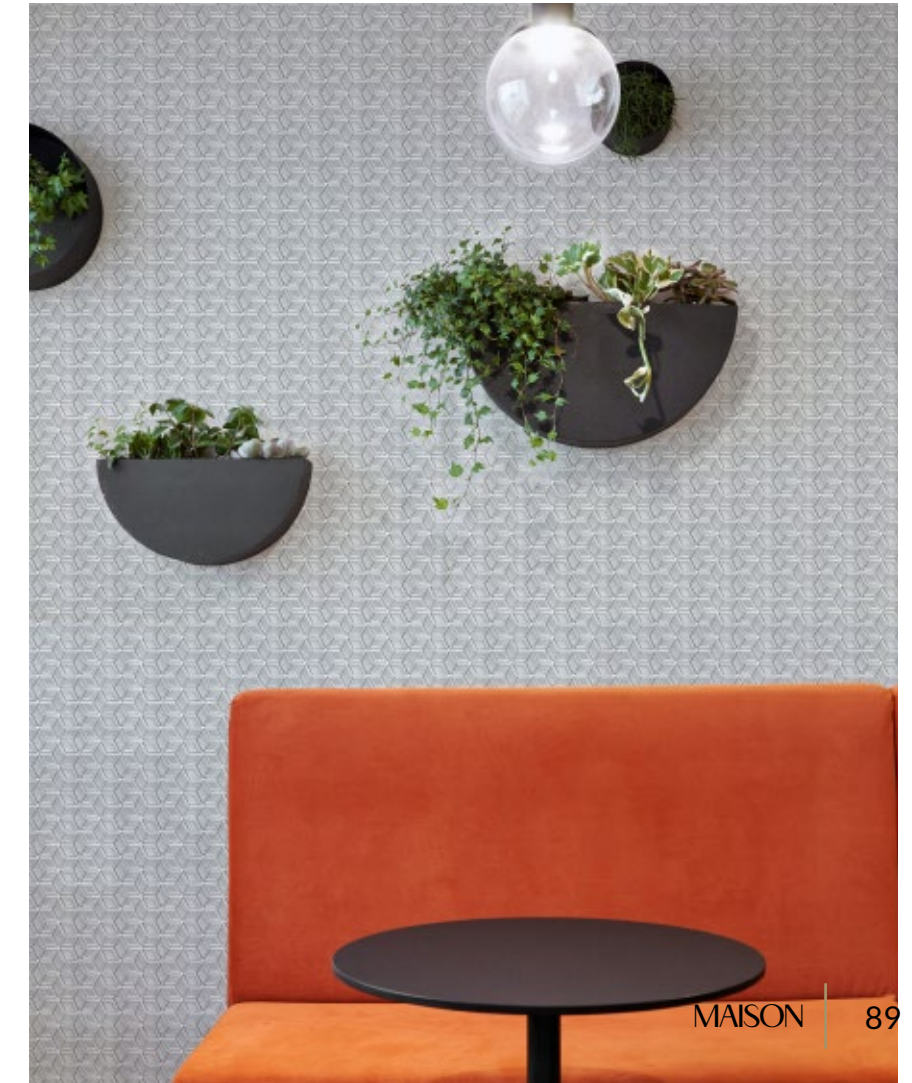

HAWKING

Unit: 11 5/8" x 11 3/4"
Unit Yield: 0.94 sqft
Format: Trillion Cube
Retail: \$31 SF

PAVO

Unit: 11 5/8" x 11 3/4"
Unit Yield: 0.94 sqft
Format: Trillion Cube
Retail: \$31 SF

RANA

Unit: 11 5/8" x 11 3/4"
Unit Yield: 0.94 sqft
Format: Trillion Cube
Retail: 27 SF