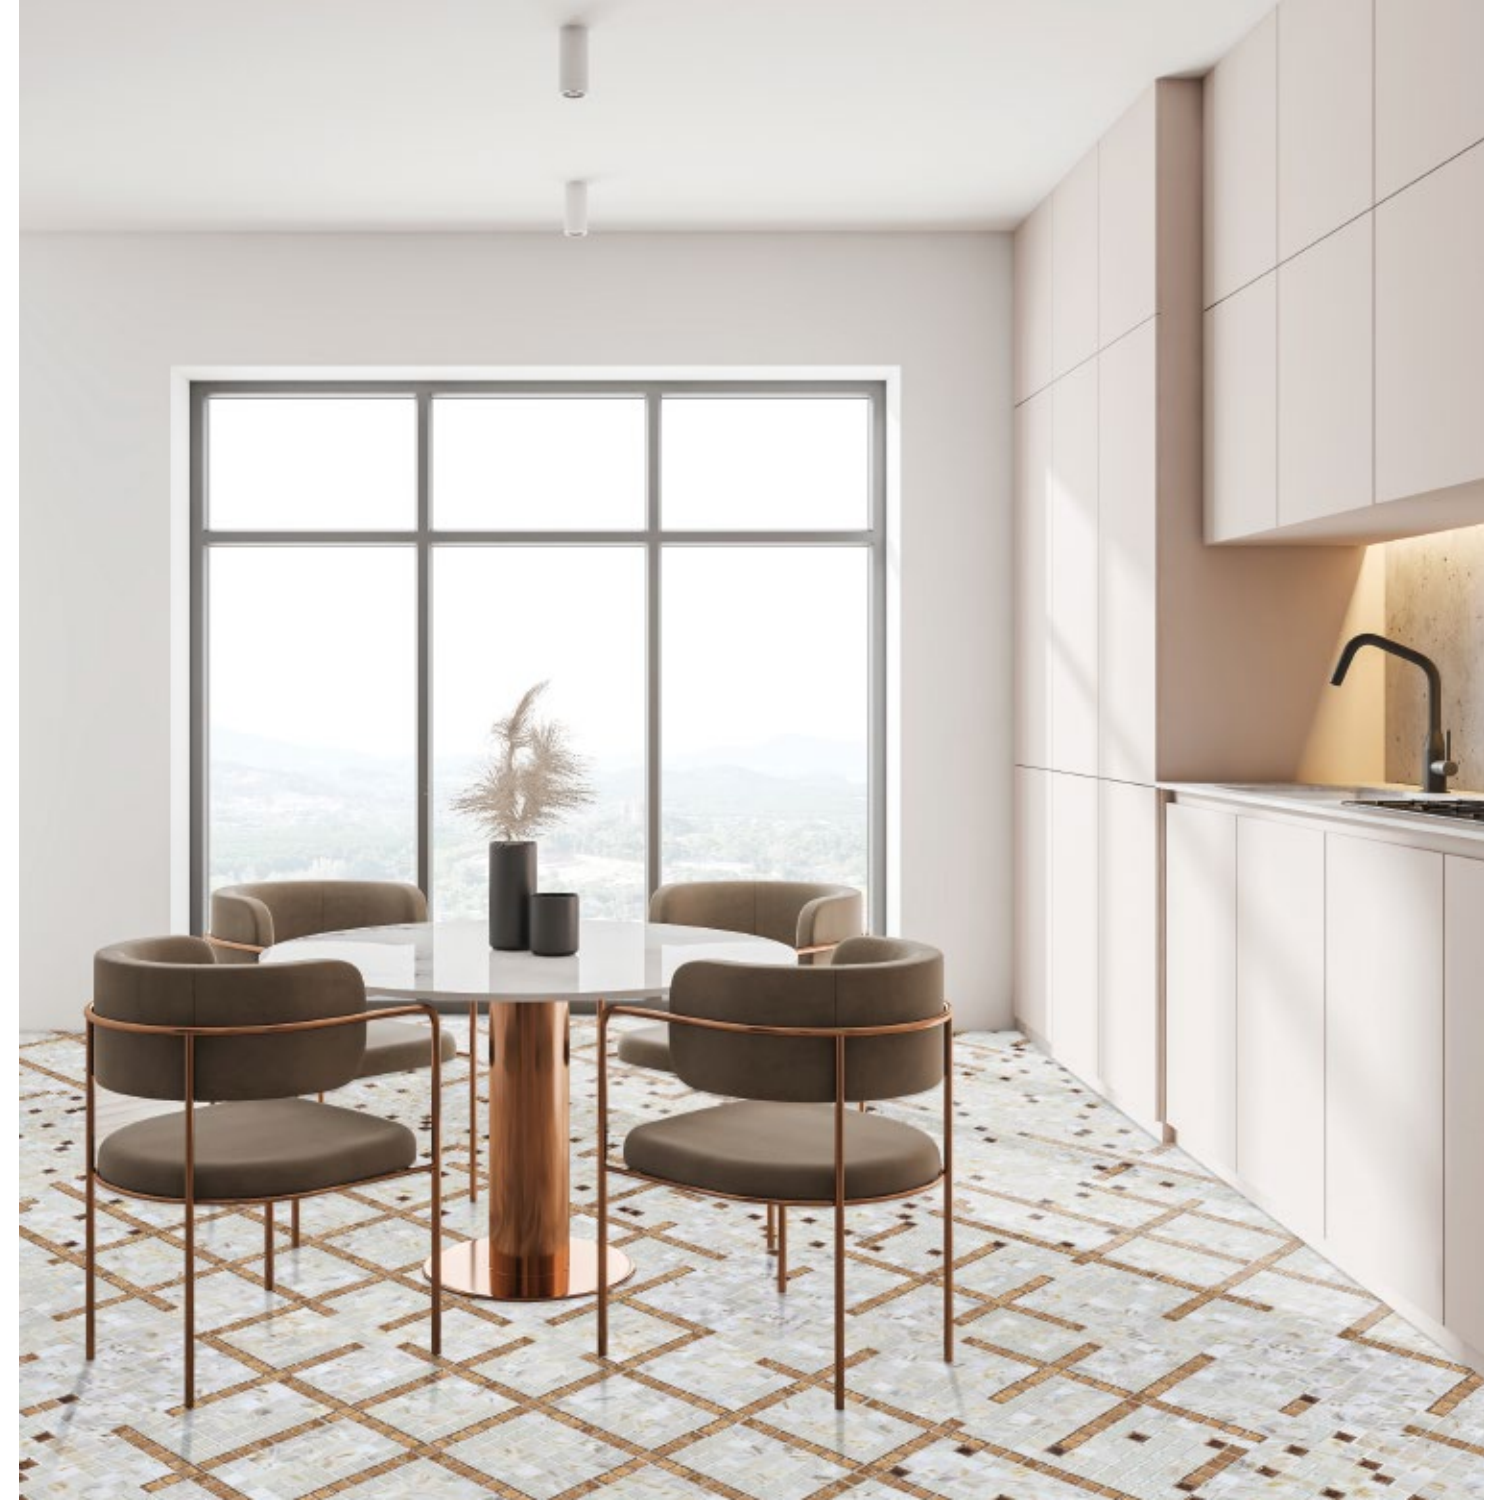

inlay
TRILLION

BAROQUE BEAUTY →

Bring the drama and energy of the Baroque era of music to life. With a modern sink and mirror this is the perfect design juxtaposition.

CONCERTO