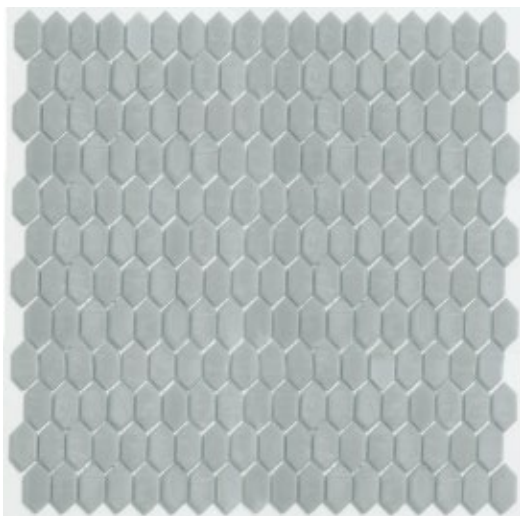

SIDNEY

Unit: 11 3/4" x 11 3/4"
Unit Yield: 0.96 sqft
Format: Marquise Parallel
Retail: \$28 SF

WAYNE

Unit: 11 3/4" x 11 3/4"
Unit Yield: 0.96 sqft
Format: Marquise Parallel
Retail: \$28 SF

LORETTA

Unit: 11 3/4" x 11 3/4"
Unit Yield: 0.96 sqft
Format: Marquise Parallel
Retail: \$28 SF