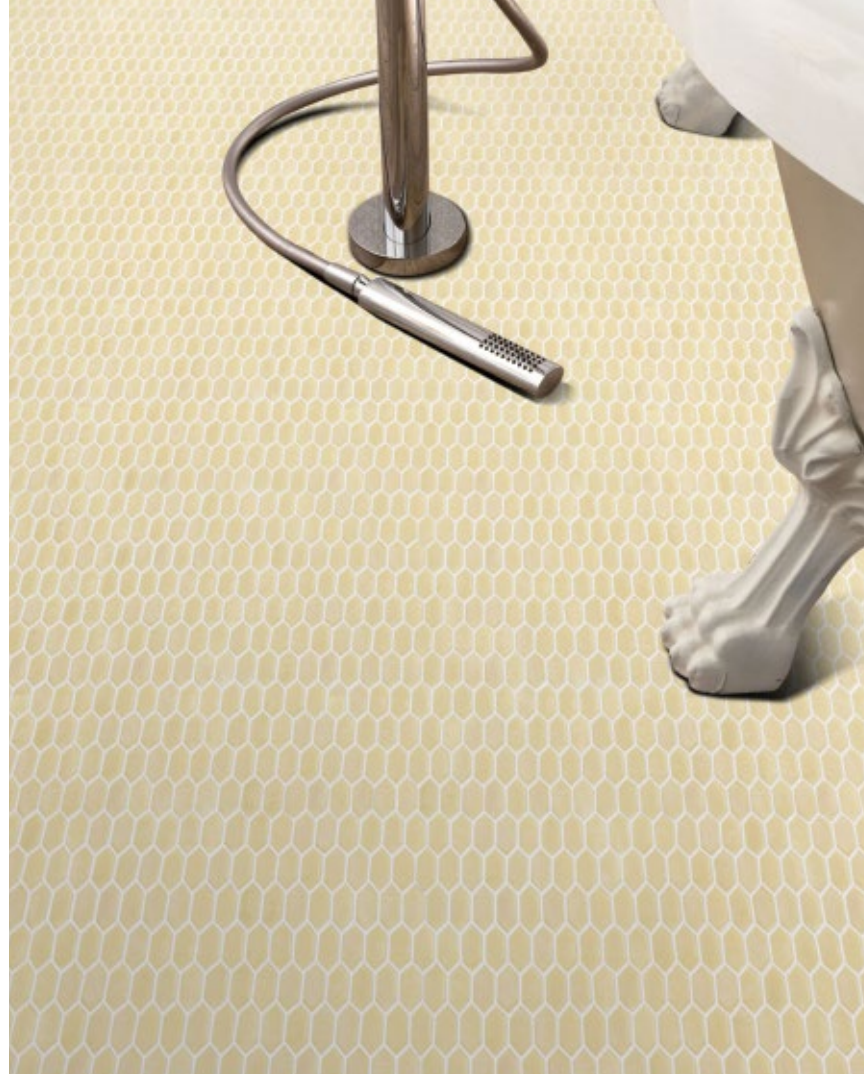

SIDNEY

Unit: 11 3/4" x 11 3/4"
Unit Yield: 0.96 sqft
Format: Marquise Parallel
Retail: \$28 SF

WAYNE

Unit: 11 3/4" x 11 3/4"
Unit Yield: 0.96 sqft
Format: Marquise Parallel
Retail: \$28 SF

LORETTA

Unit: 11 3/4" x 11 3/4"
Unit Yield: 0.96 sqft
Format: Marquise Parallel
Retail: \$28 SF

HARLOW

Unit: 11 3/4" x 11 3/4"
Unit Yield: 0.96 sqft
Format: Marquise Parallel
Retail: \$28 SF

CREATIVE CURATED CRAFTED

PRELUDE

STYLE & INNOVATION

Maison Surface creates distinctive artisan tile designs—from sophisticated and classic to wildly avant-garde—but what makes us different is the ingenuity to bring them to reality. We cultivate techniques and styles from around the world, developing innovative production methods and finishing standards through our global factory partnerships. For creative designers and luxury showrooms, we're the rarest of surface design studios: combining a unique palette of materials, colors, and finishes with outstanding sourcing and project management.