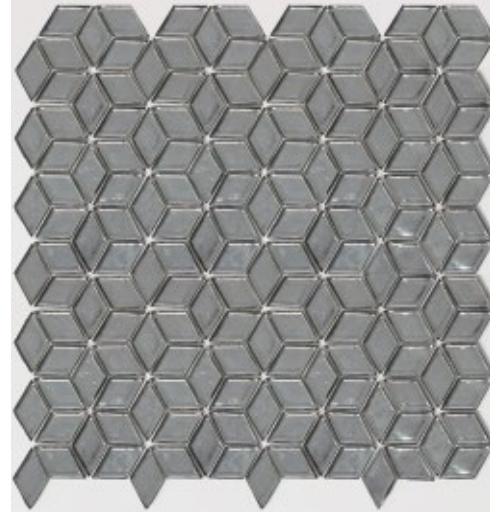

HAWKING

Unit: 11 5/8" x 11 3/4"
Unit Yield: 0.94 sqft
Format: Trillion Cube
Retail: \$31 SF

PAVO

Unit: 11 5/8" x 11 3/4"
Unit Yield: 0.94 sqft
Format: Trillion Cube
Retail: \$31 SF

RANA

Unit: 11 5/8" x 11 3/4"
Unit Yield: 0.94 sqft
Format: Trillion Cube
Retail: 27 SF