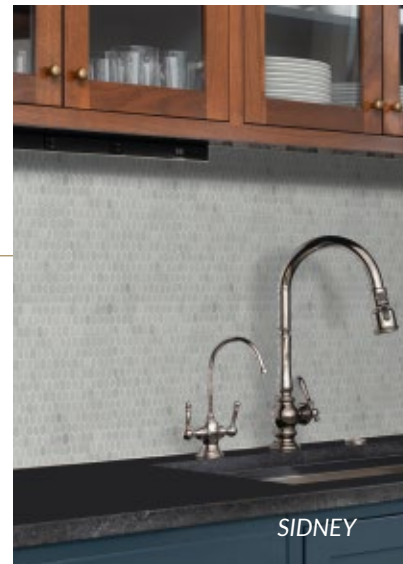

SIDNEY

maisonmosaics.com