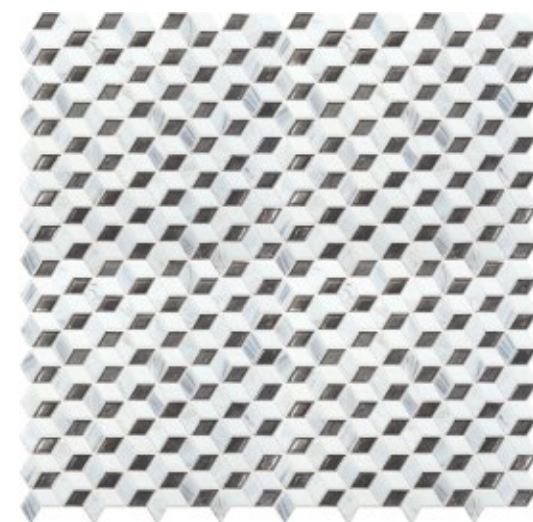

Unit: 11 5/8" x 11 3/4"
Unit Yield: 0.94 sqft
Format: Trillion Cube

Color:
Polaris
Kepler
Rana

Retail: $63 SF

HARMONIC & BOLD
Some believe that pattern is for the brave. At Maison we believe that pattern is for the expressive. We all have a little music in our hearts that needs to be expressed.