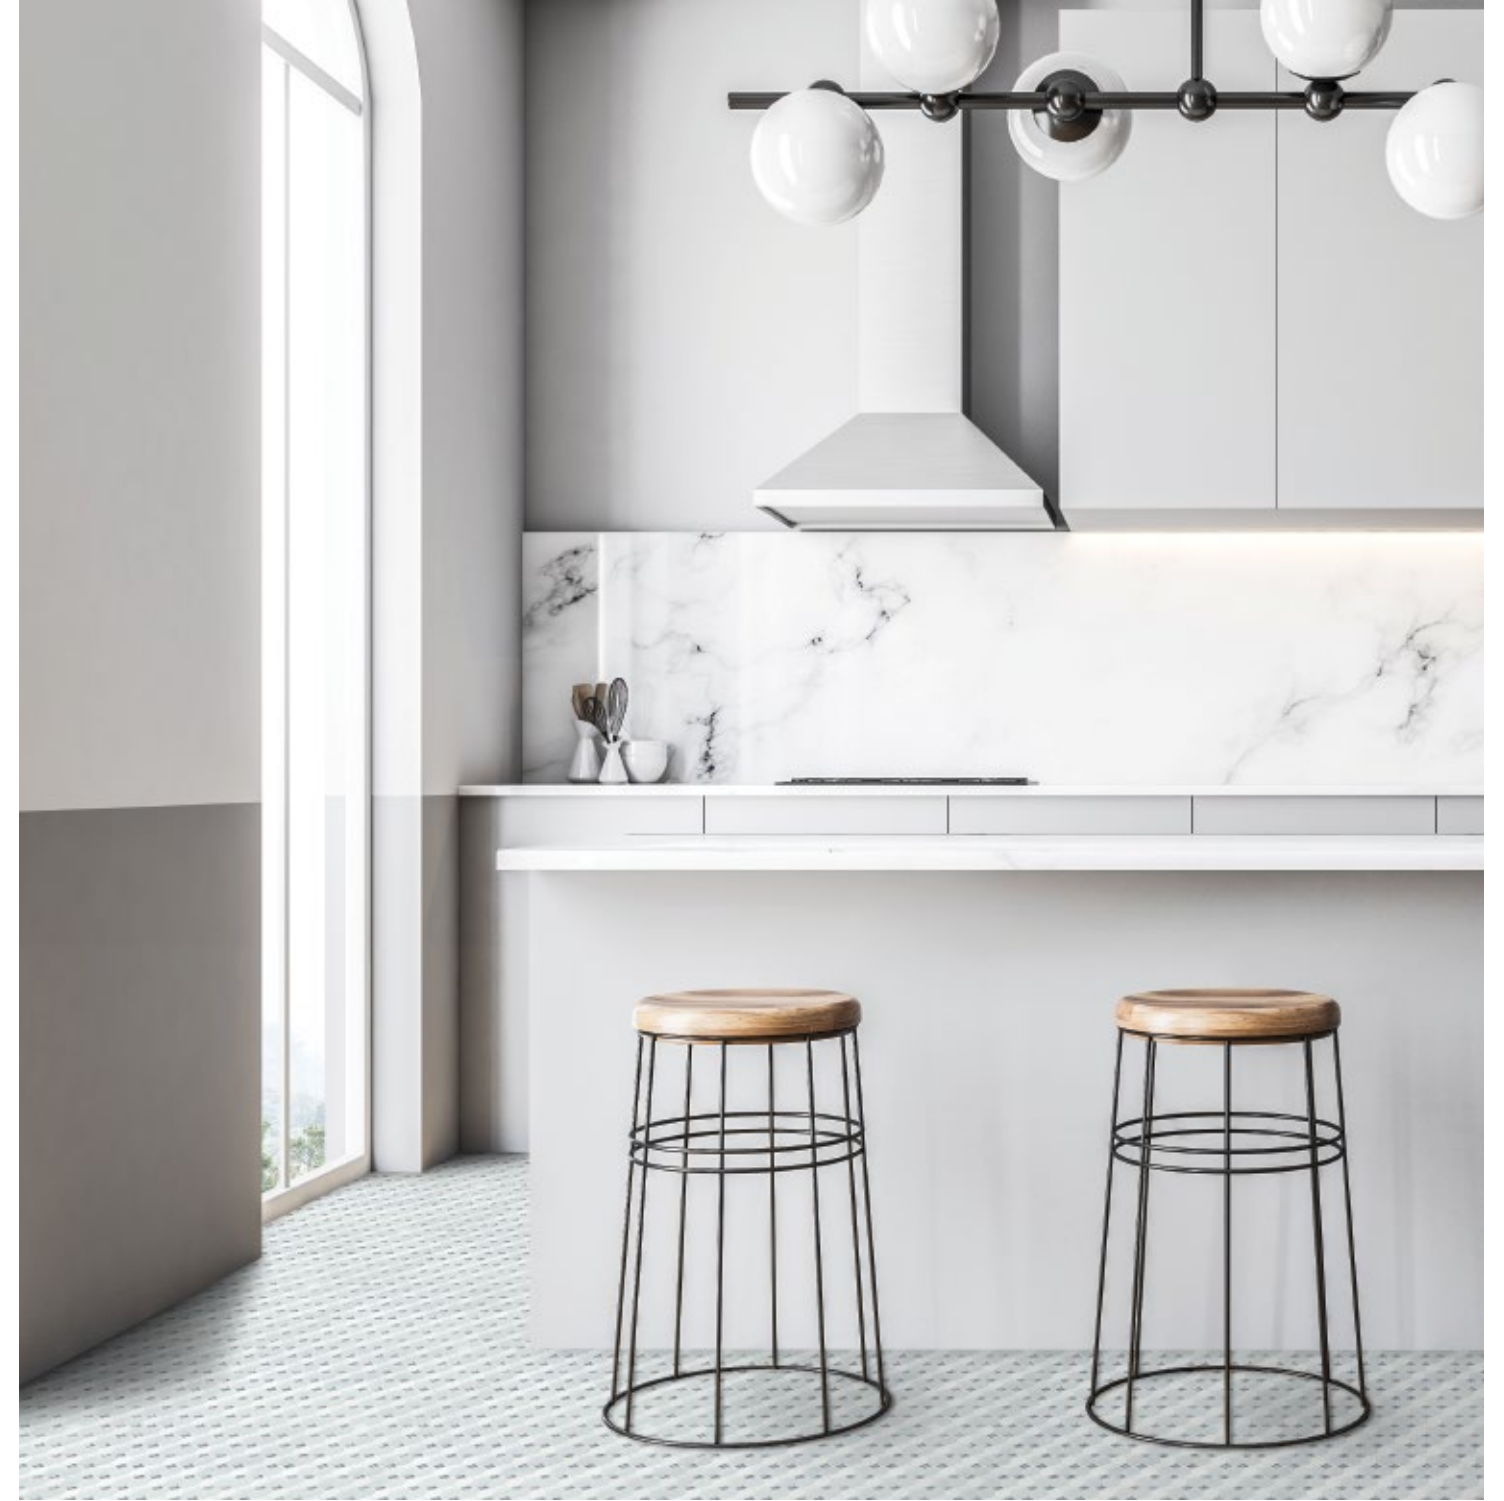

Color:
Loren
Ava

Retail: \$63 SF

REGLE & AUTHENTIC
*Metallic bronze and taupe are
a marvelous match for grand
maximalist design.*

KIRKLAND

pattern
MARQUISE

SPARKLING SPA →

Traditional does not have to be trivial. Offset the classic lines of a clawfoot tub with shimmering silver glass.