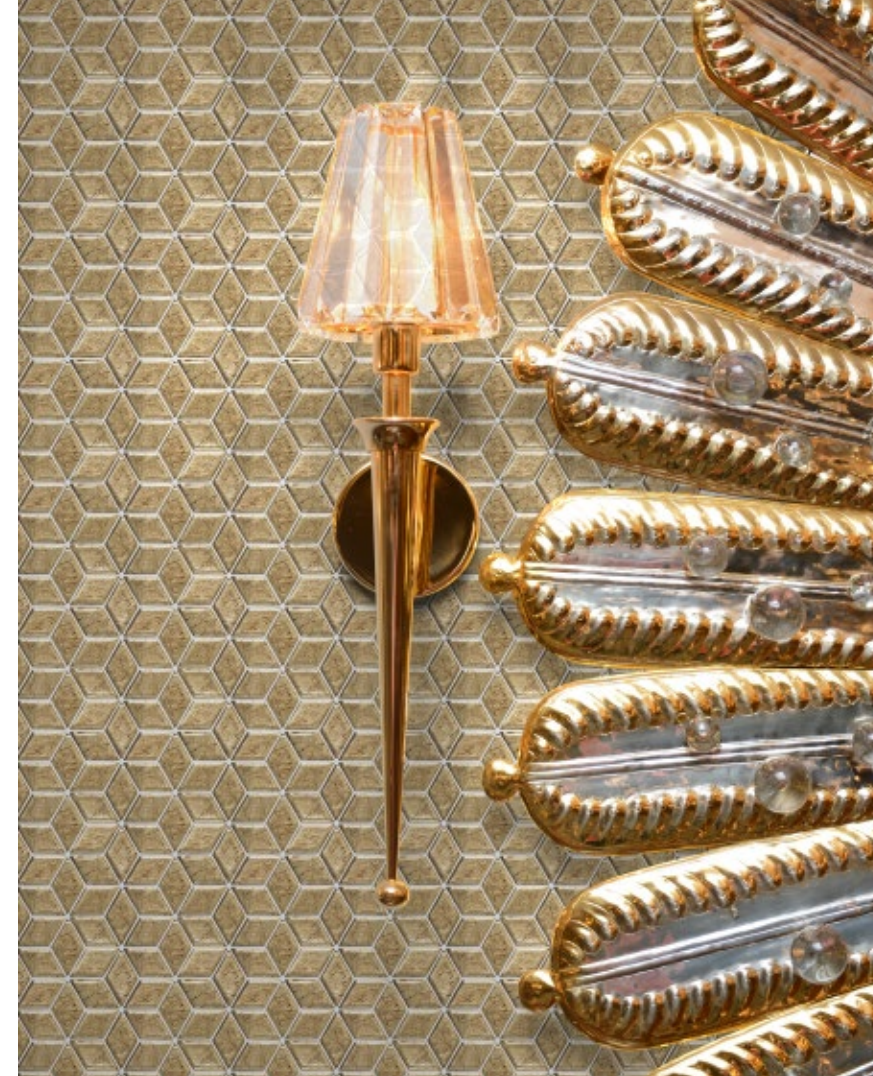

ARCTURUS

INDUS

CANNON

NAVI