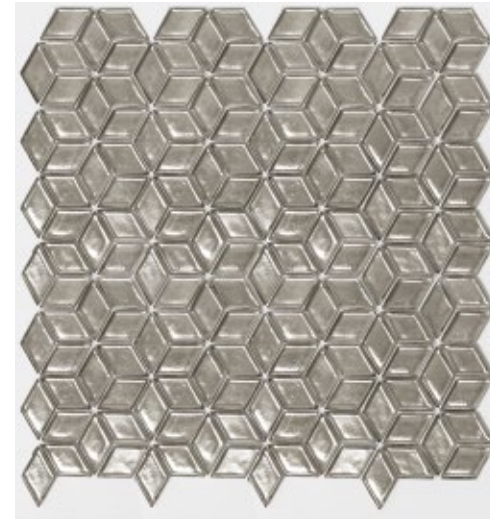

NAVI

Unit: 11 5/8" x 11 3/4"
Unit Yield: 0.94 sqft
Format: Trillion Cube
Retail: \$31 SF

CARINA

Unit: 11 5/8" x 11 3/4"
Unit Yield: 0.94 sqft
Format: Trillion Cube
Retail: \$31 SF

HOLMES

Unit: 11 5/8" x 11 3/4"
Unit Yield: 0.94 sqft
Format: Trillion Cube
Retail: \$30 SF