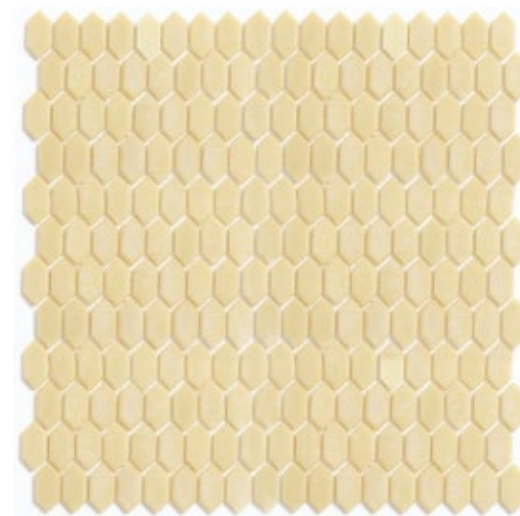

BING

Unit: 11 3/4" x 11 3/4"
Unit Yield: 0.96 sqft
Format: Marquise Parallel
Retail: \$28 SF

ORSON

Unit: 11 3/4" x 11 3/4"
Unit Yield: 0.96 sqft
Format: Marquise Parallel
Retail: \$28 SF

FLYNN

Unit: 11 3/4" x 11 3/4"
Unit Yield: 0.96 sqft
Format: Marquise Parallel
Retail: \$28 SF

SIDNEY

Unit: 11 3/4" x 11 3/4"
Unit Yield: 0.96 sqft
Format: Marquise Parallel
Retail: \$28 SF

WAYNE

Unit: 11 3/4" x 11 3/4"
Unit Yield: 0.96 sqft
Format: Marquise Parallel
Retail: \$28 SF

LORETTA

Unit: 11 3/4" x 11 3/4"
Unit Yield: 0.96 sqft
Format: Marquise Parallel
Retail: \$28 SF

HARLOW

Unit: 11 3/4" x 11 3/4"
Unit Yield: 0.96 sqft
Format: Marquise Parallel
Retail: \$28 SF

CREATIVE CURATED CRAFTED

PRELUDE

STYLE & INNOVATION

Maison Surface creates distinctive artisan tile designs—from sophisticated and classic to wildly avant-garde—but what makes us different is the ingenuity to bring them to reality. We cultivate techniques and styles from around the world, developing innovative production methods and finishing standards through our global factory partnerships. For creative designers and luxury showrooms, we're the rarest of surface design studios: combining a unique palette of materials, colors, and finishes with outstanding sourcing and project management.