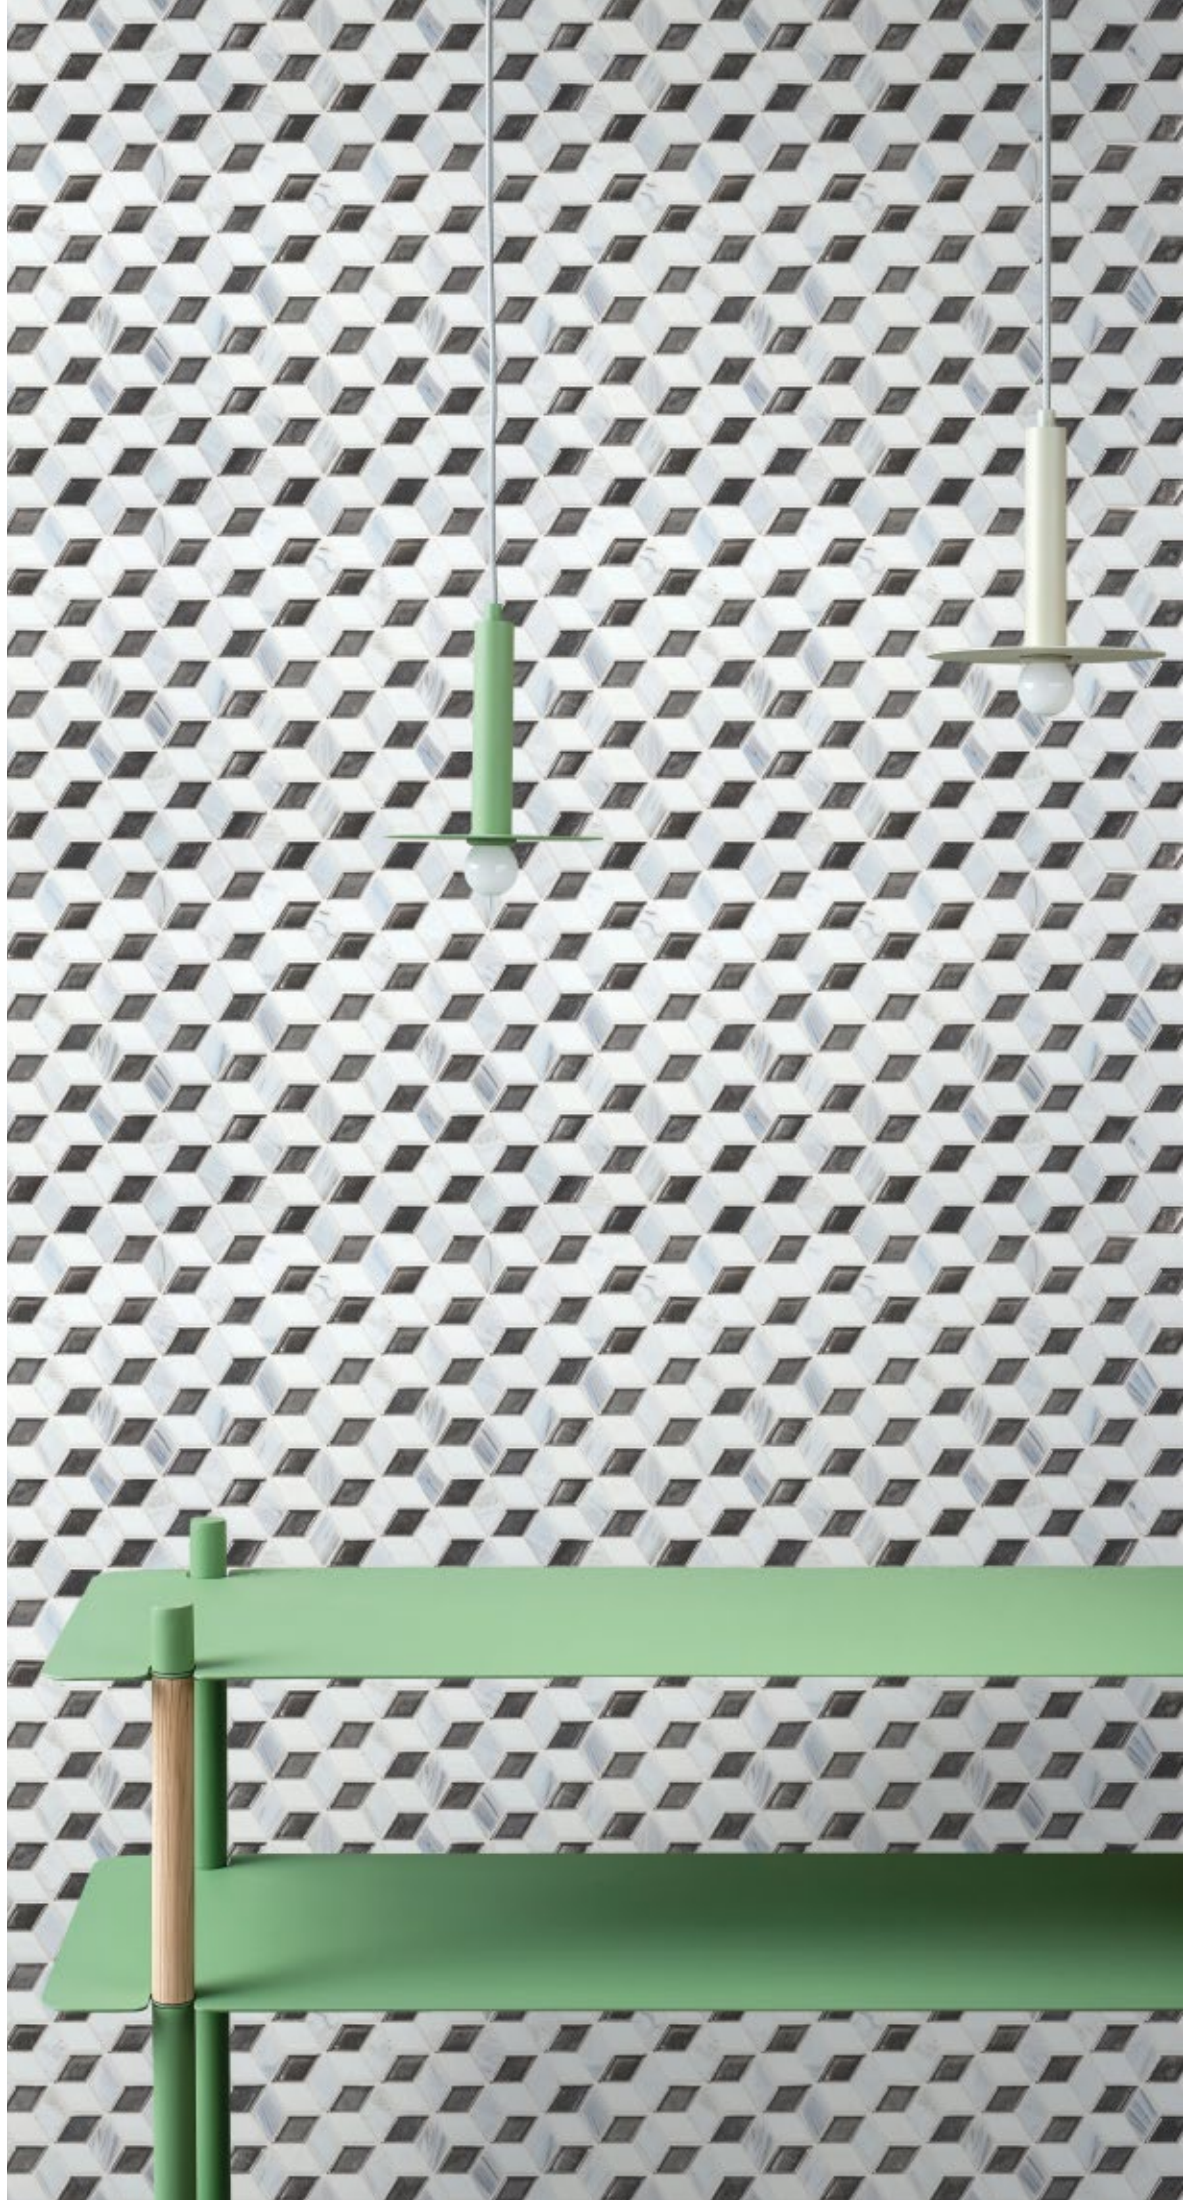

pattern
TRILLION

OPERATIC MOD →
Bring a little dramatic
impact from the Met
to your home with the
daring style of Carmen.

CARMEN