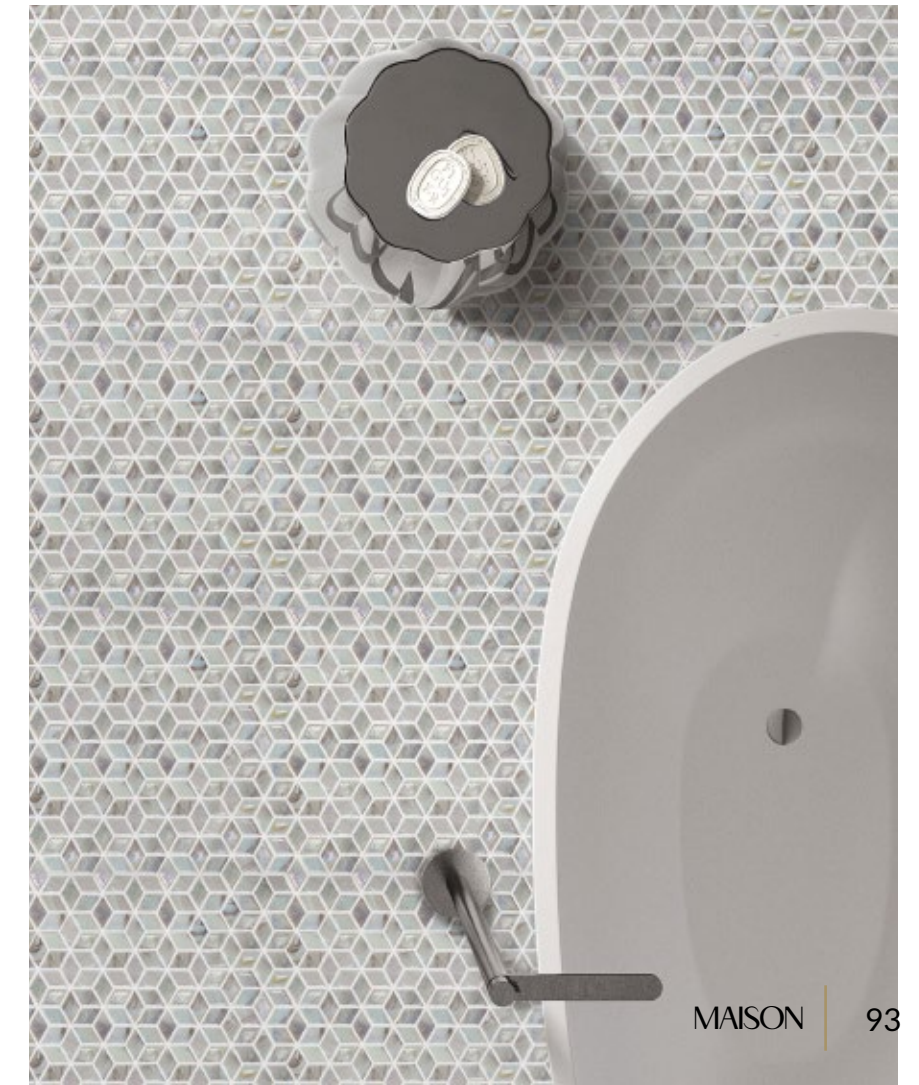

GALILEO

Unit: 11 5/8" x 11 3/4"
Unit Yield: 0.94 sqft
Format: Trillion Cube
Retail: $30 SF

KEPLER

Unit: 11 5/8" x 11 3/4"
Unit Yield: 0.94 sqft
Format: Trillion Cube
Retail: $30 SF

HERSCHAL

Unit: 11 5/8" x 11 3/4"
Unit Yield: 0.94 sqft
Format: Trillion Cube
Retail: 26 SF

MAGELLAN

Unit: 11 5/8" x 11 3/4"
Unit Yield: 0.94 sqft
Format: Trillion Cube
Retail: $30 SF