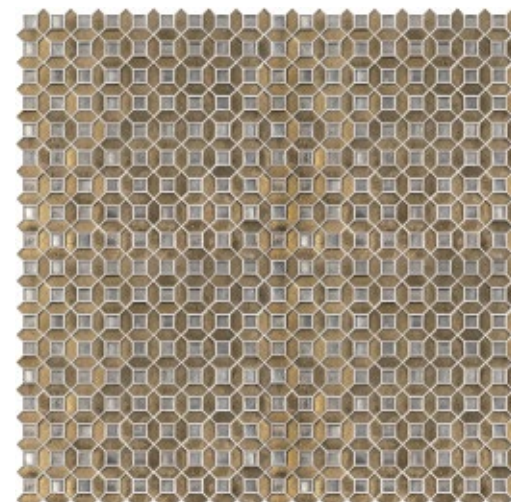

GALINA

pattern
MARQUISE

STYLE SOLOIST →

*Sometimes all a
installation needs is one
showstopper. Lean into
metallics in unexpected
places to make your
statement.*

KIRKLAND

Unit: 11 3/4" x 11 3/4"
Unit Yield: 0.96 sqft
Format: Marquise Square