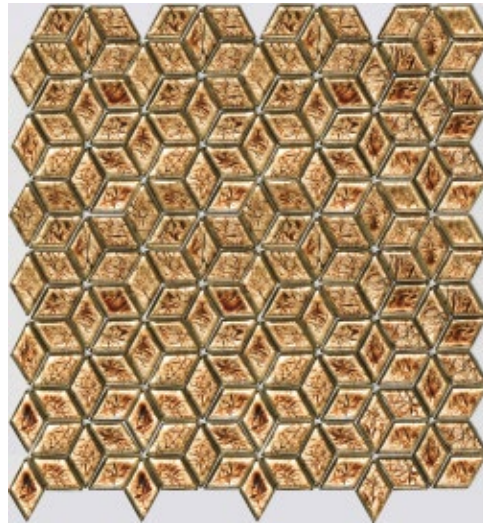

ARCTURUS

Unit: 11 5/8" x 11 3/4"
Unit Yield: 0.94 sqft
Format: Trillion Cube
Retail: $31 SF