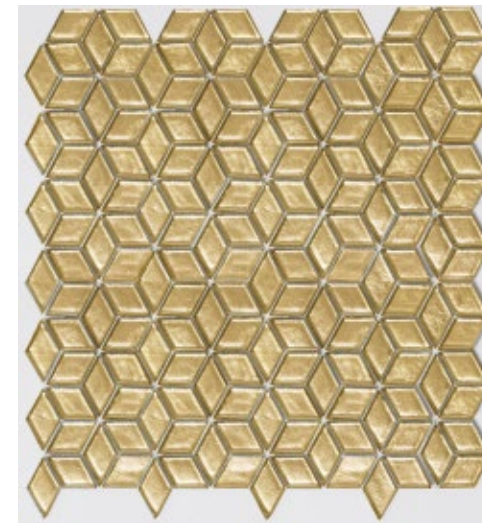

NAVI

Unit: 11 5/8" x 11 3/4"
Unit Yield: 0.94 sqft
Format: Trillion Cube
Retail: $31 SF