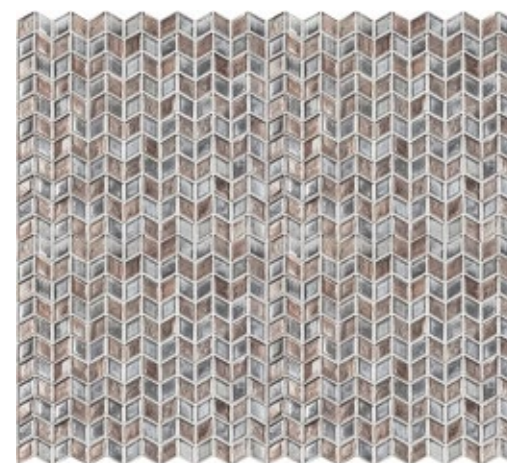

Unit: 10 5/8" x 11 5/8"
Unit Yield: 0.86 sqft
Format: Trillion Herringbone

Color:
Carina
Hawking

Retail: $63 SF

COMPOSED & FASCINATING
Reflective surfaces don't have to
overwhelm. The tonal colours of
Tosca can flatter most palettes.