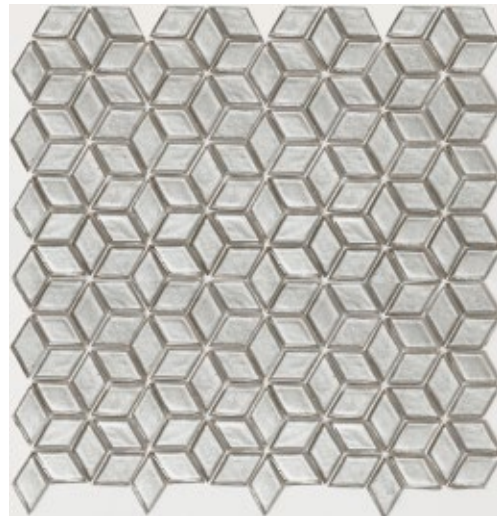

ZETA

Unit: 11 5/8" x 11 3/4"
Unit Yield: 0.94 sqft
Format: Trillion Cube
Retail: $30 SF