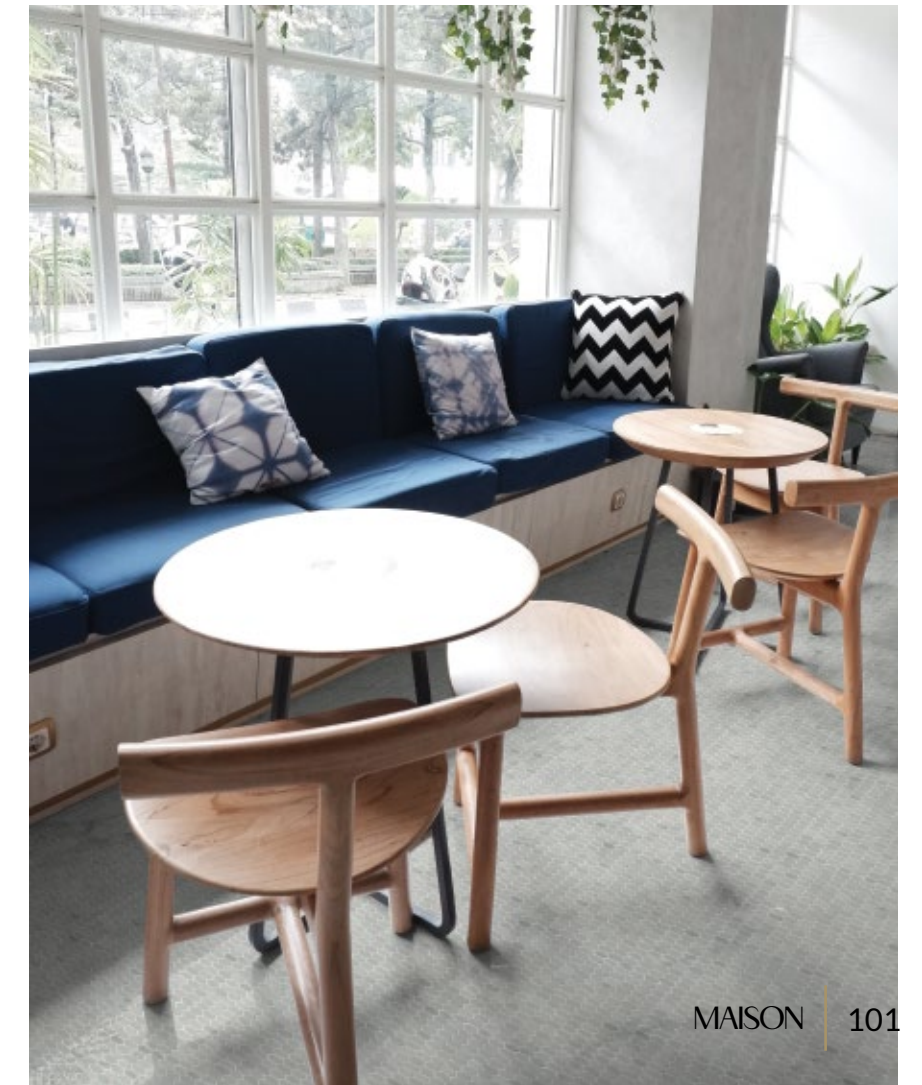

BING

ORSON

FLYNN

SIDNEY