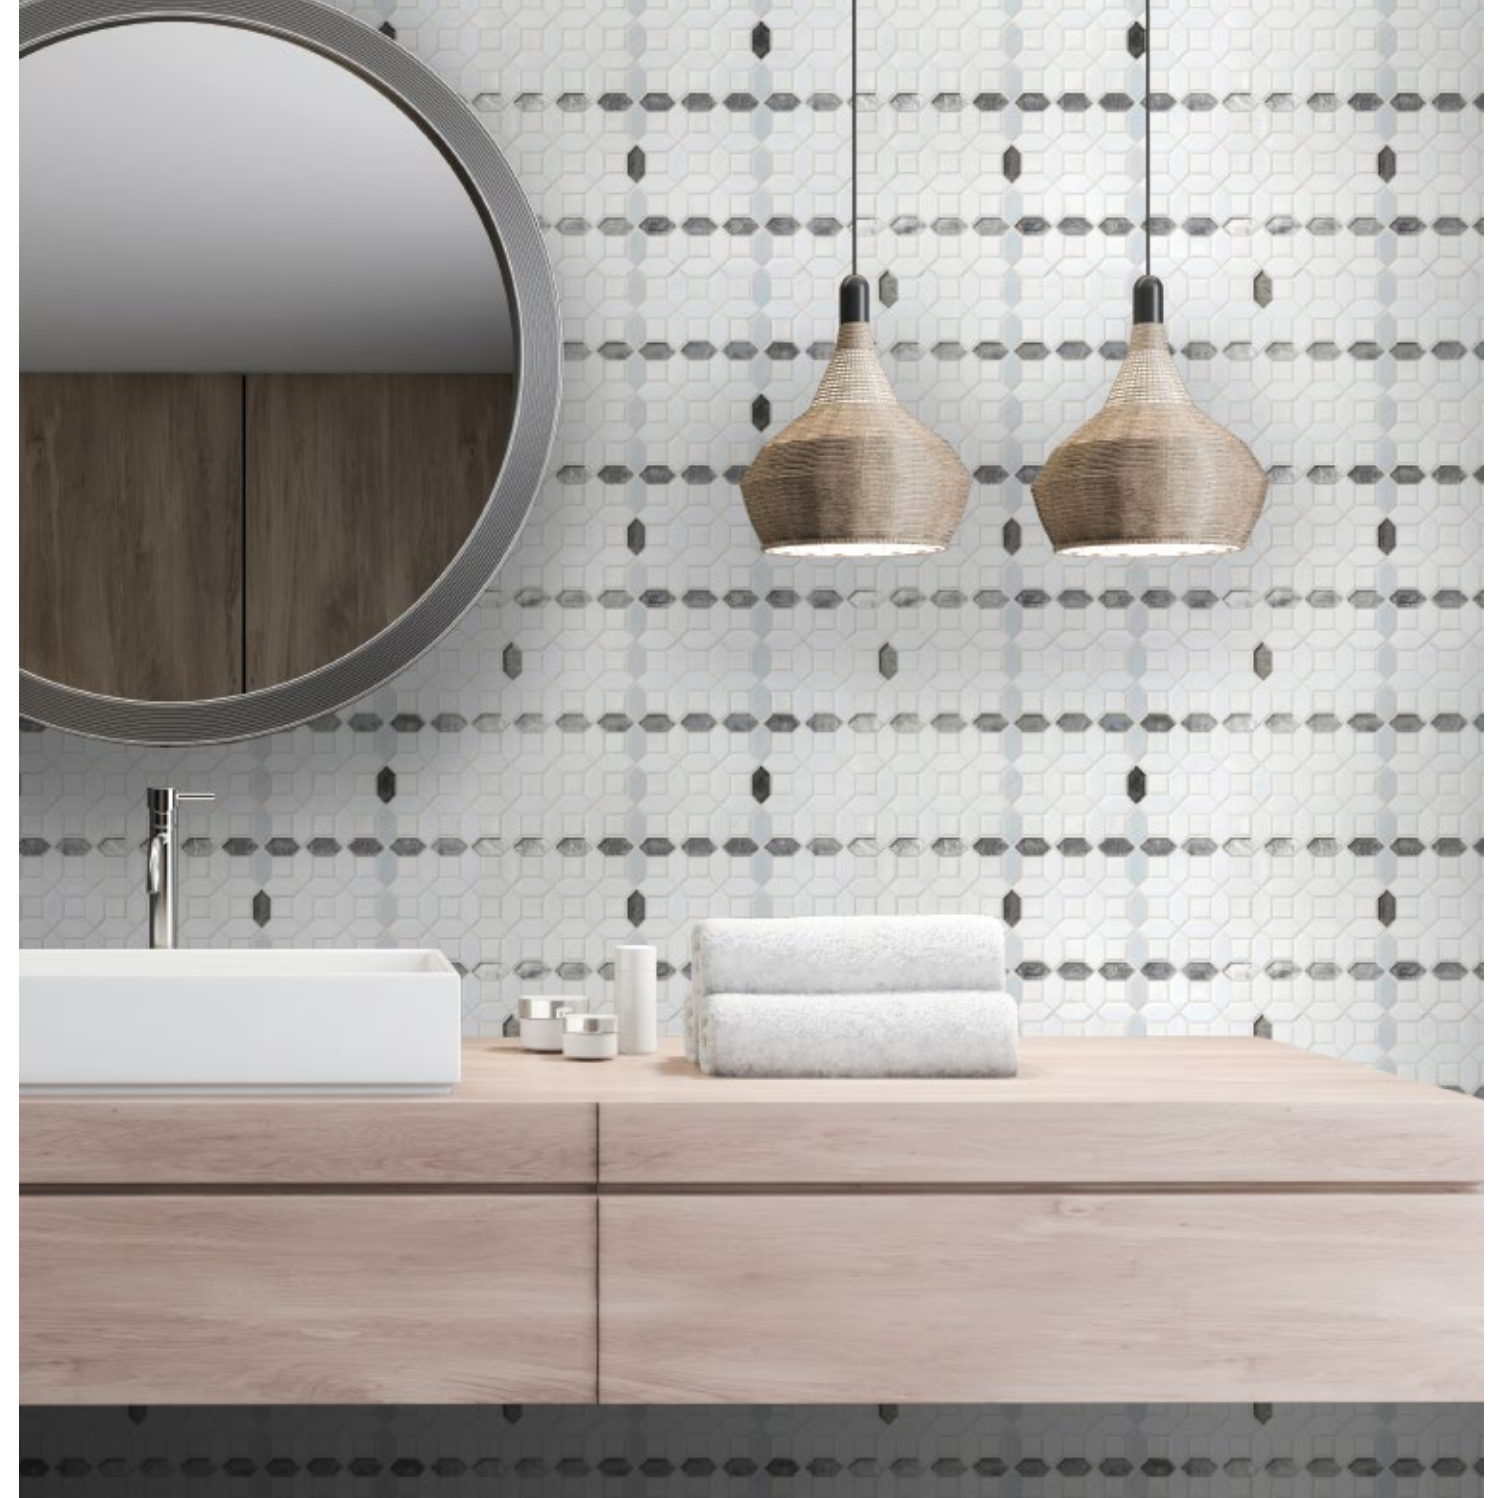

Color:
Bacal
Sidney
Wayne
Marilyn

Retail: \$63 SF

EXPRESSIVE & MUSICAL
A song & dance of misty greys and gleaming silvers.

SONATA

pattern
MARQUISE

DELIBERATE DESIGN →
Contemporary style
prescribes clean lines &
sophisticated material
choices.