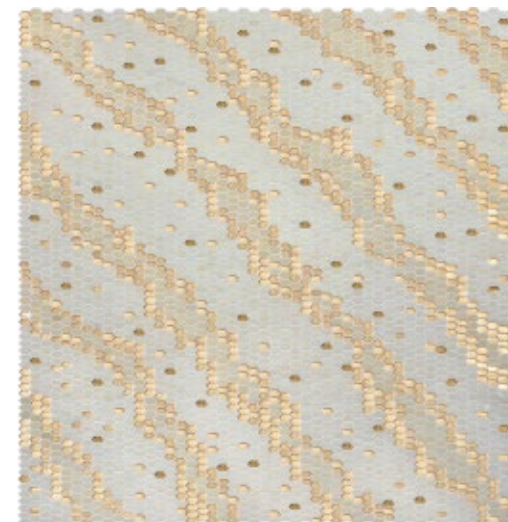

SERENADE

Inlay: 47 1/4" x 46 15/16"
Inlay Yield: 15.38 sqft
Format: Marquise Parallel

Color:
Harlow
Loretta
Jayne
Day

Retail: \$63 SF

↖ SERENE & LUSTROUS
*Calm and light clouds of gold.
Serenade can be the backdrop to any
production.*