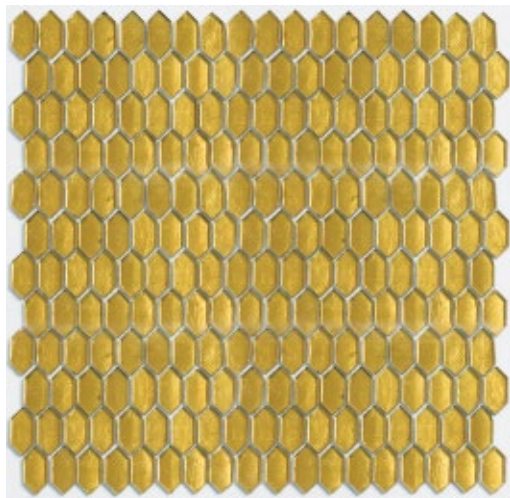

DAY

Unit: 11 3/4" x 11 3/4"
Unit Yield: 0.96 sqft
Format: Marquise Parallel
Retail: 35 SF