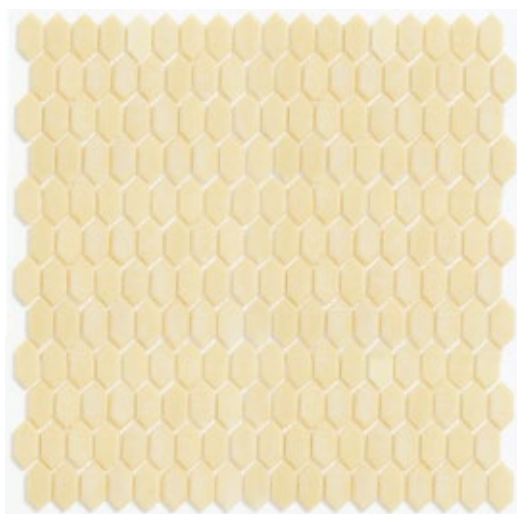

BING

Unit: 11 3/4" x 11 3/4"
Unit Yield: 0.96 sqft
Format: Marquise Parallel
Retail: \$28 SF

ORSON

Unit: 11 3/4" x 11 3/4"
Unit Yield: 0.96 sqft
Format: Marquise Parallel
Retail: \$28 SF

FLYNN

Unit: 11 3/4" x 11 3/4"
Unit Yield: 0.96 sqft
Format: Marquise Parallel
Retail: \$28 SF

SIDNEY

Unit: 11 3/4" x 11 3/4"
Unit Yield: 0.96 sqft
Format: Marquise Parallel
Retail: \$28 SF

WAYNE

Unit: 11 3/4" x 11 3/4"
Unit Yield: 0.96 sqft
Format: Marquise Parallel
Retail: \$28 SF

LORETTA

Unit: 11 3/4" x 11 3/4"
Unit Yield: 0.96 sqft
Format: Marquise Parallel
Retail: \$28 SF

HARLOW

Unit: 11 3/4" x 11 3/4"
Unit Yield: 0.96 sqft
Format: Marquise Parallel
Retail: \$28 SF

CREATIVE CURATED CRAFTED

PRELUDE

STYLE & INNOVATION

Maison Surface creates distinctive artisan tile designs—from sophisticated and classic to wildly avant-garde—but what makes us different is the ingenuity to bring them to reality. We cultivate techniques and styles from around the world, developing innovative production methods and finishing standards through our global factory partnerships. For creative designers and luxury showrooms, we're the rarest of surface design studios: combining a unique palette of materials, colors, and finishes with outstanding sourcing and project management.