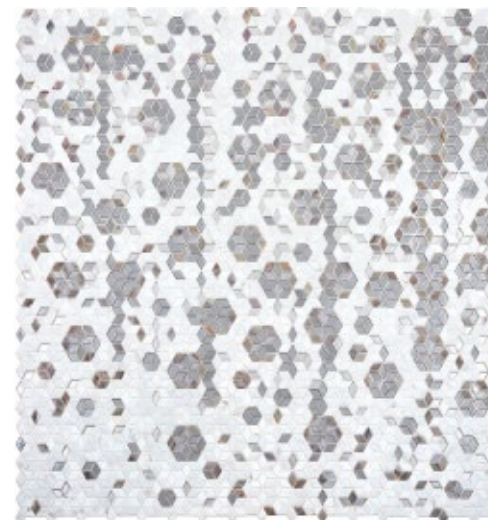

CONCERTO

inlay
TRILLION

TWO TO TANGO →

Evoking dancing is never out of trend. You just have to find the right partners. The cool marbled whites & reflective silvers in Minuet pair perfectly.

MINUET

Inlay: 46 5/16" x 46 3/4"
Inlay Yield: 14.94 sqft
Format: Trillion Cube