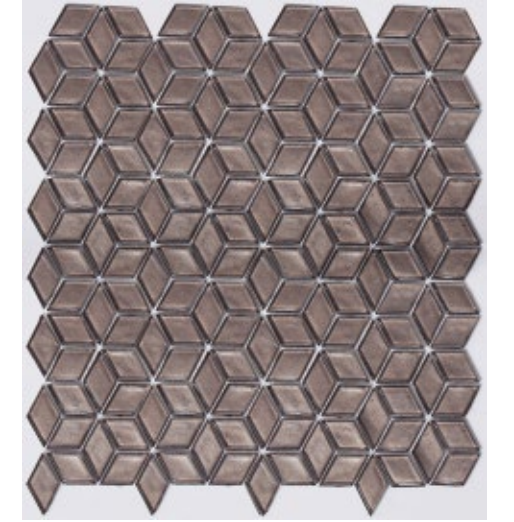

NAVI

Unit: 11 5/8" x 11 3/4"
Unit Yield: 0.94 sqft
Format: Trillion Cube
Retail: \$31 SF

CARINA

Unit: 11 5/8" x 11 3/4"
Unit Yield: 0.94 sqft
Format: Trillion Cube
Retail: \$31 SF

HOLMES

Unit: 11 5/8" x 11 3/4"
Unit Yield: 0.94 sqft
Format: Trillion Cube
Retail: \$30 SF