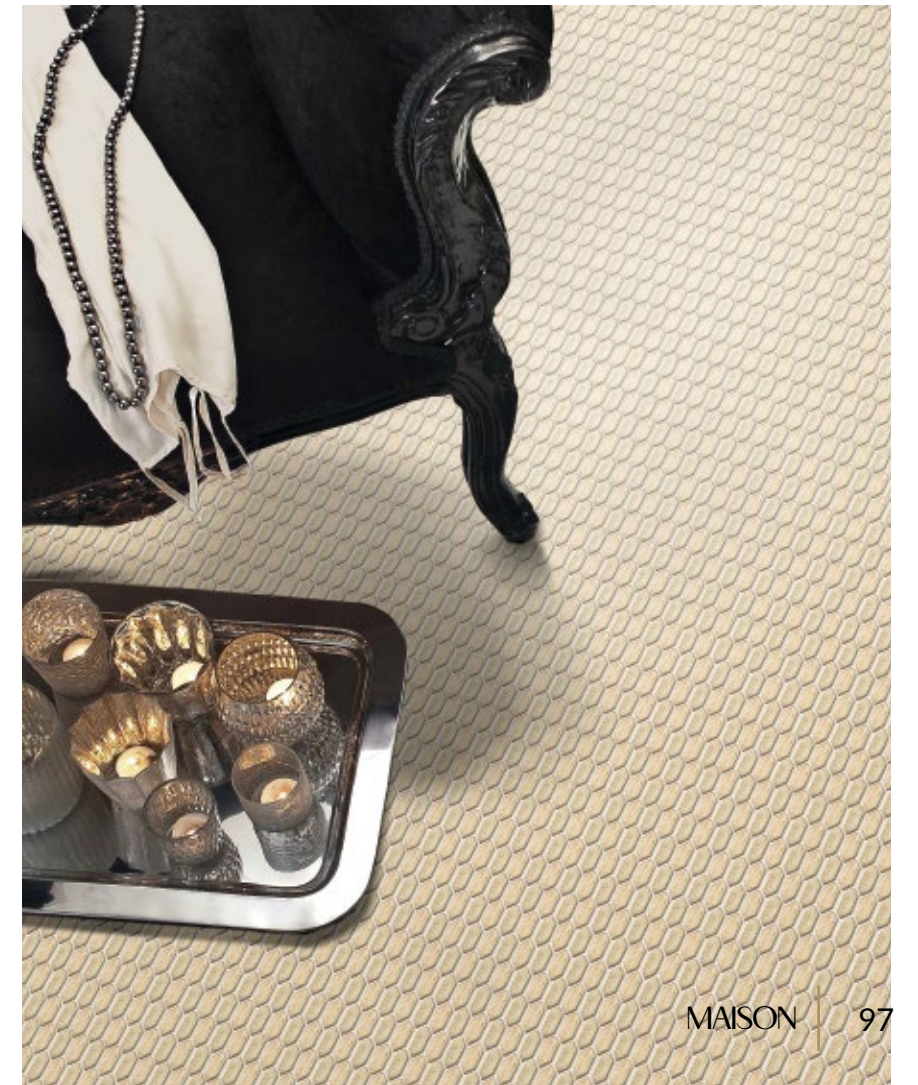

DAY

Unit: 11 3/4" x 11 3/4"
Unit Yield: 0.96 sqft
Format: Marquise Parallel
Retail: 35 SF

LOREN

Unit: 11 3/4" x 11 3/4"
Unit Yield: 0.96 sqft
Format: Marquise Parallel
Retail: \$35 SF

BURTON

Unit: 11 3/4" x 11 3/4"
Unit Yield: 0.96 sqft
Format: Marquise Parallel
Retail: \$35 SF