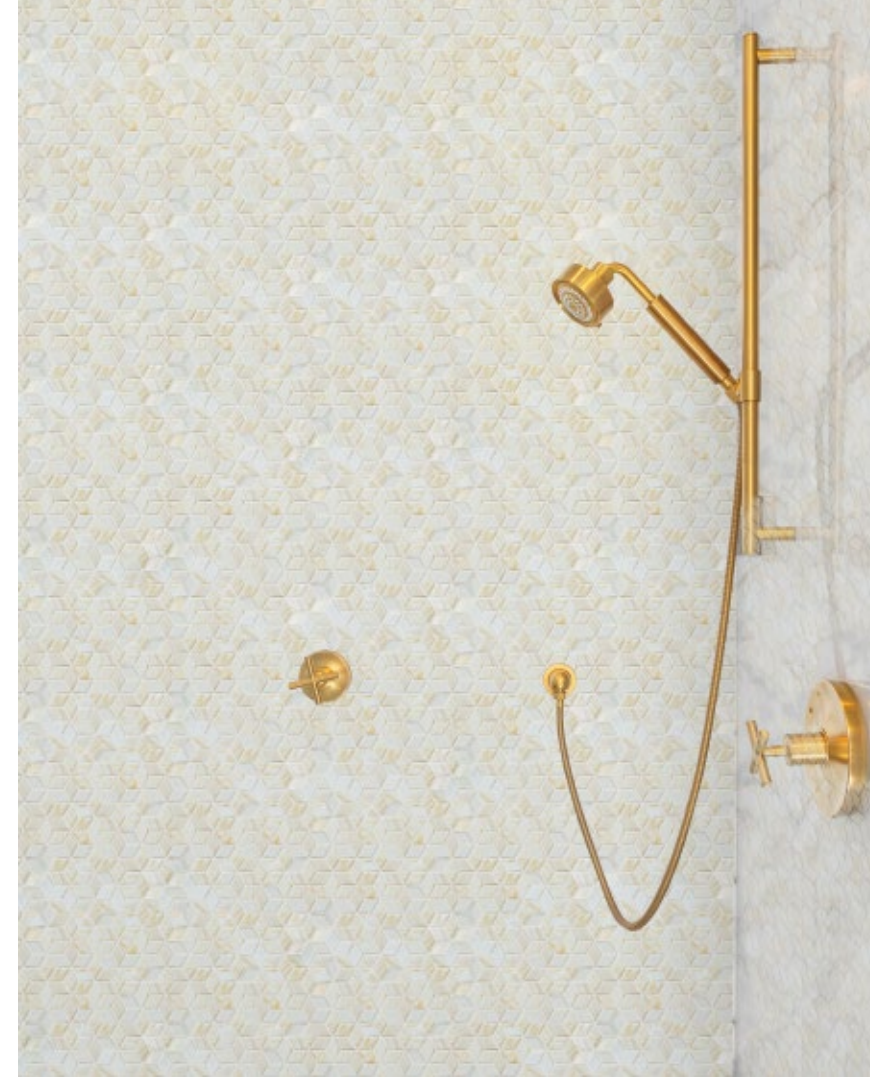

HAWKING

Unit: 11 5/8" x 11 3/4"
Unit Yield: 0.94 sqft
Format: Trillion Cube
Retail: \$31 SF

PAVO

Unit: 11 5/8" x 11 3/4"
Unit Yield: 0.94 sqft
Format: Trillion Cube
Retail: \$31 SF

RANA

Unit: 11 5/8" x 11 3/4"
Unit Yield: 0.94 sqft
Format: Trillion Cube
Retail: 27 SF