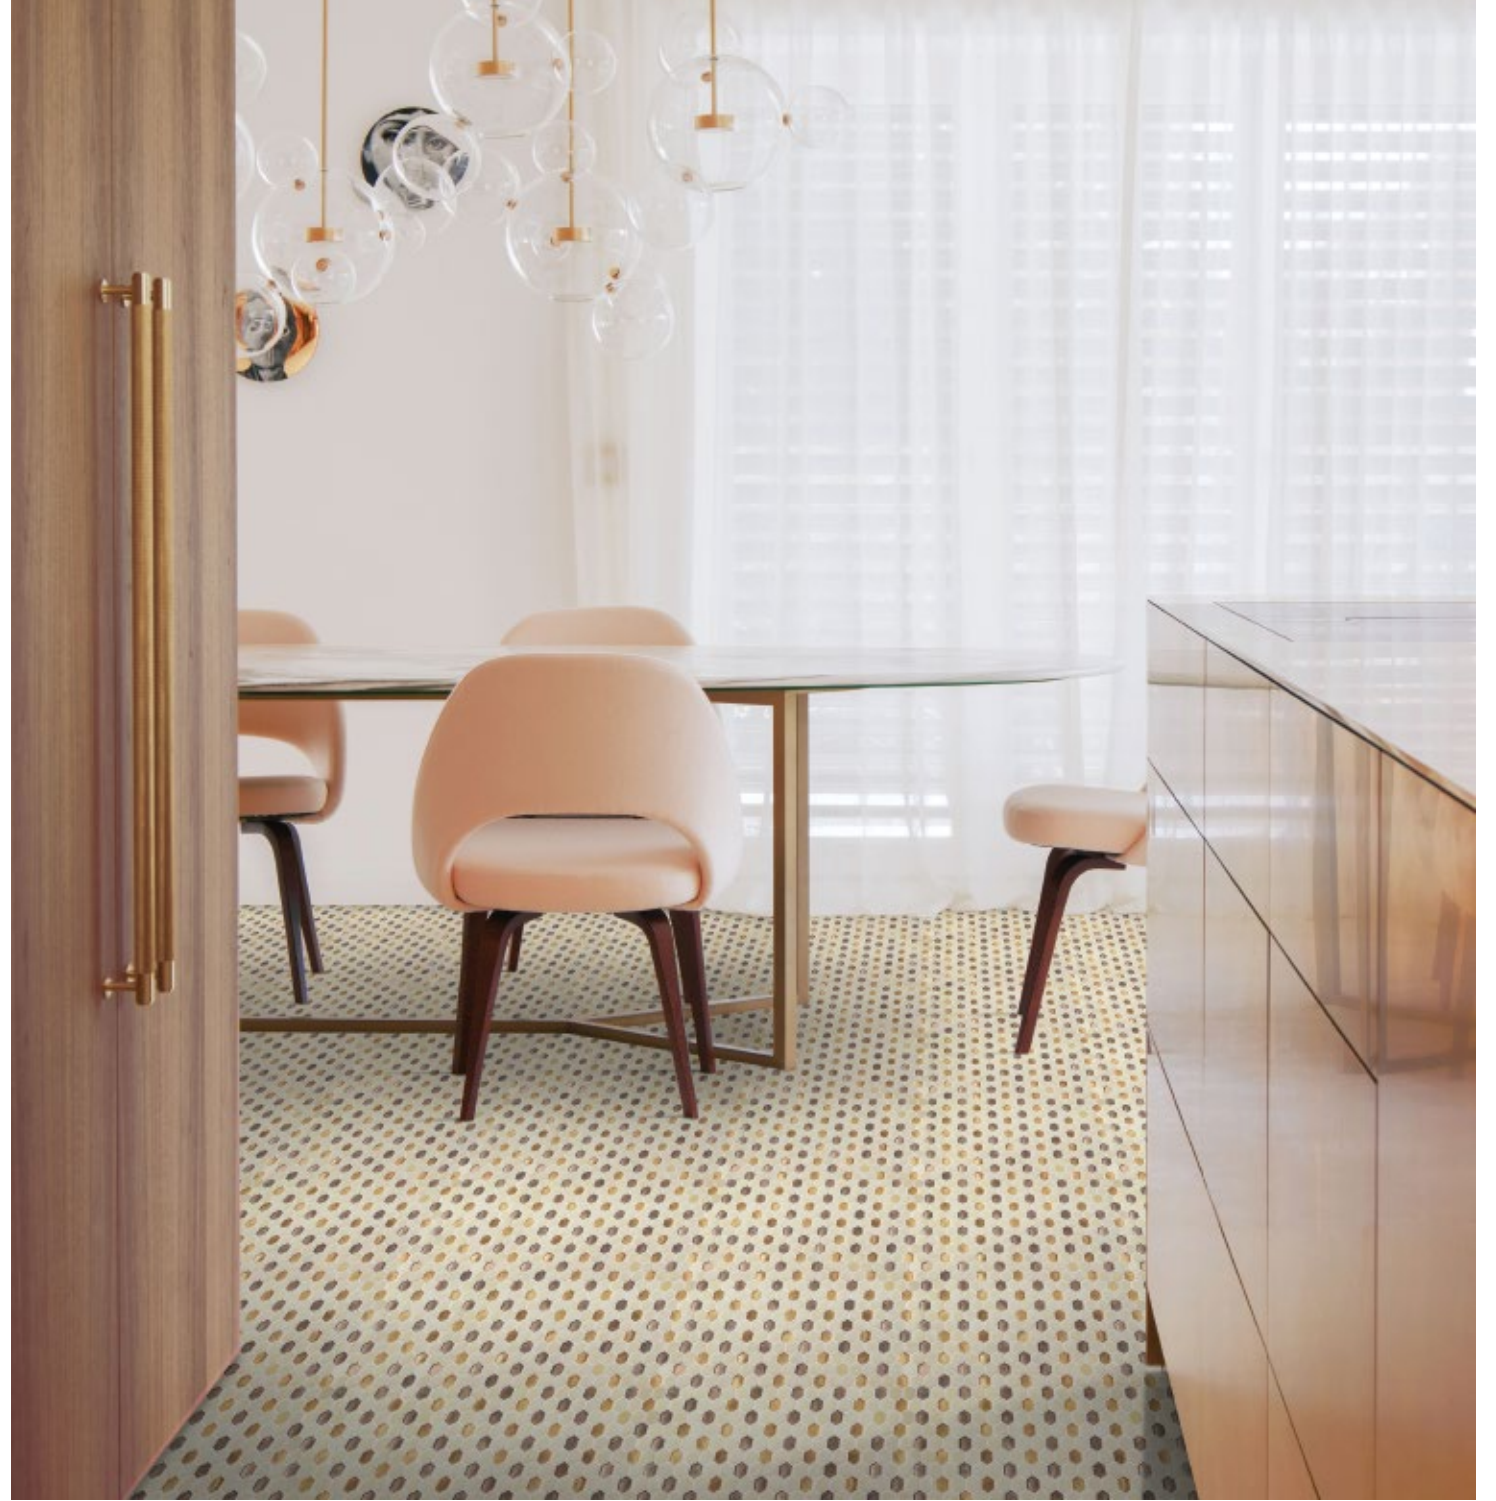

pattern
MARQUISE

SHOWER SHOWCASE →

Most shy away from installing glass tile in wet applications. Maison Surface has the expert tile installation knowhow to get you started with this glass masterpiece.

GALINA