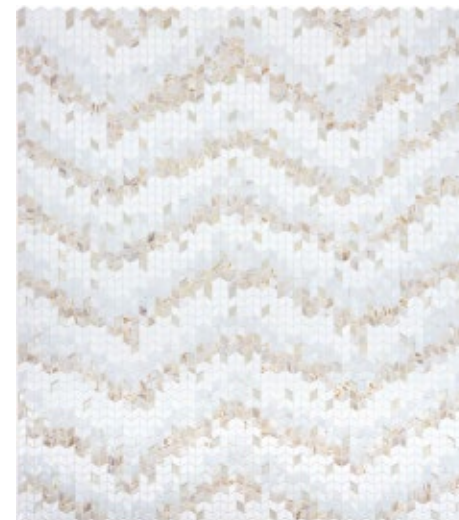

Inlay: 46 5/8" x 53 2/16"
Inlay Yield: 17.19 sqft
Format: Trillion Herringbone

Color:
Polaris
Newton
Galileo
Eta

Retail: $63 SF

↙ **SUBTLE & CAPTIVATING**
*introducing Overture with a delicate
color palette accenting a bewitching
motif.*