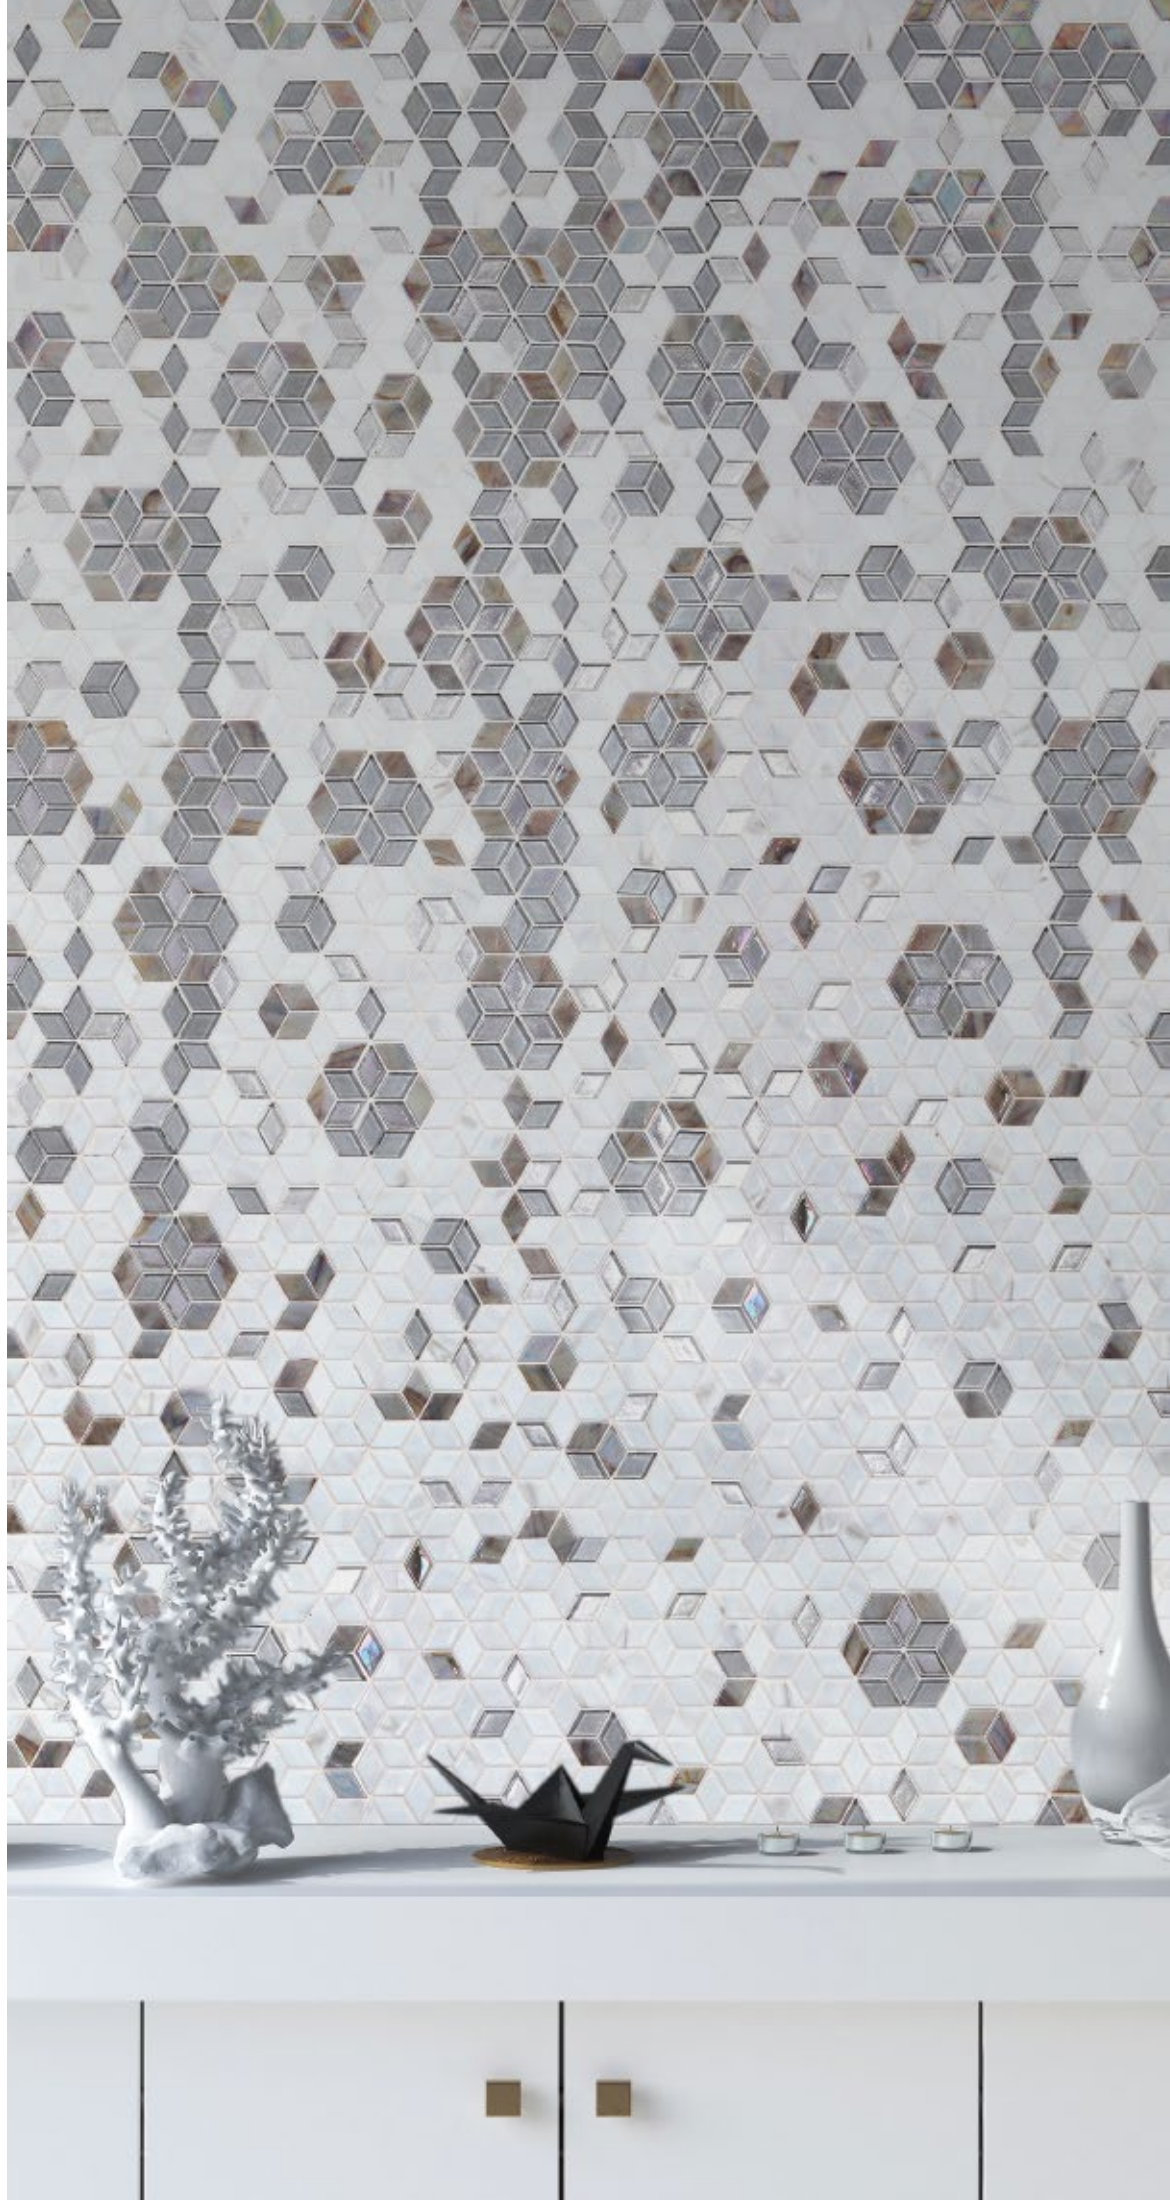

inlay
TRILLION

TWO TO TANGO →

Evoking dancing is never out of trend. You just have to find the right partners. The cool marbled whites & reflective silvers in Minuet pair perfectly.

MINUET