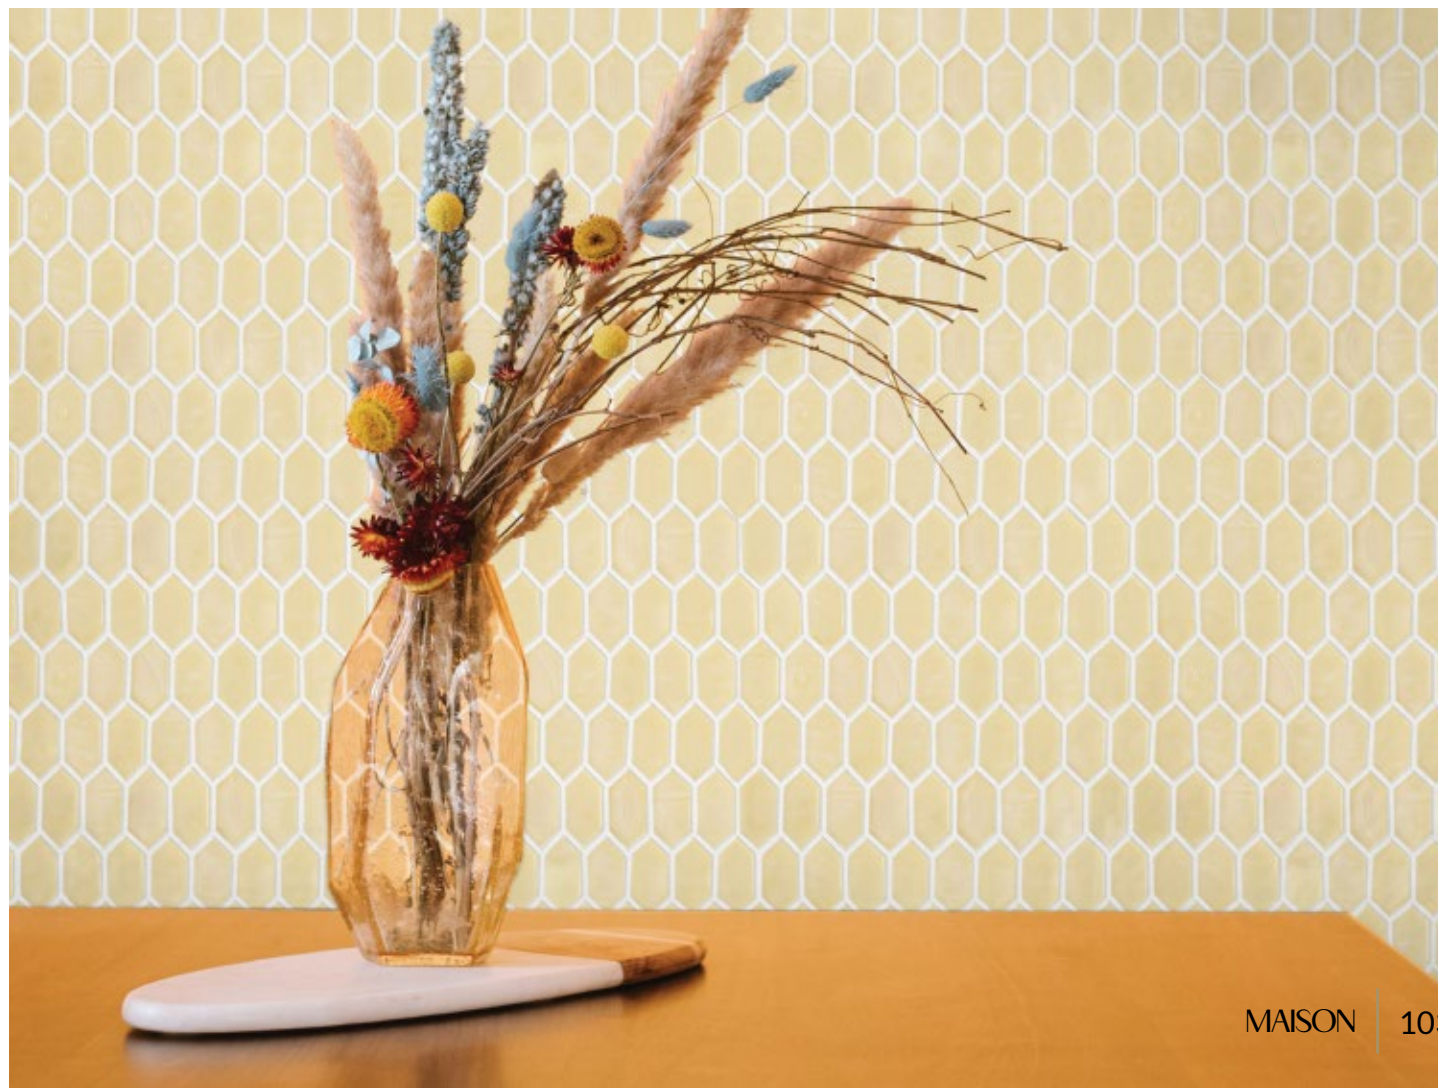

WAYNE

Unit: 11 3/4" x 11 3/4"
Unit Yield: 0.96 sqft
Format: Marquise Parallel
Retail: $28 SF

LORETTA

Unit: 11 3/4" x 11 3/4"
Unit Yield: 0.96 sqft
Format: Marquise Parallel
Retail: $28 SF

HARLOW

Unit: 11 3/4" x 11 3/4"
Unit Yield: 0.96 sqft
Format: Marquise Parallel
Retail: $28 SF