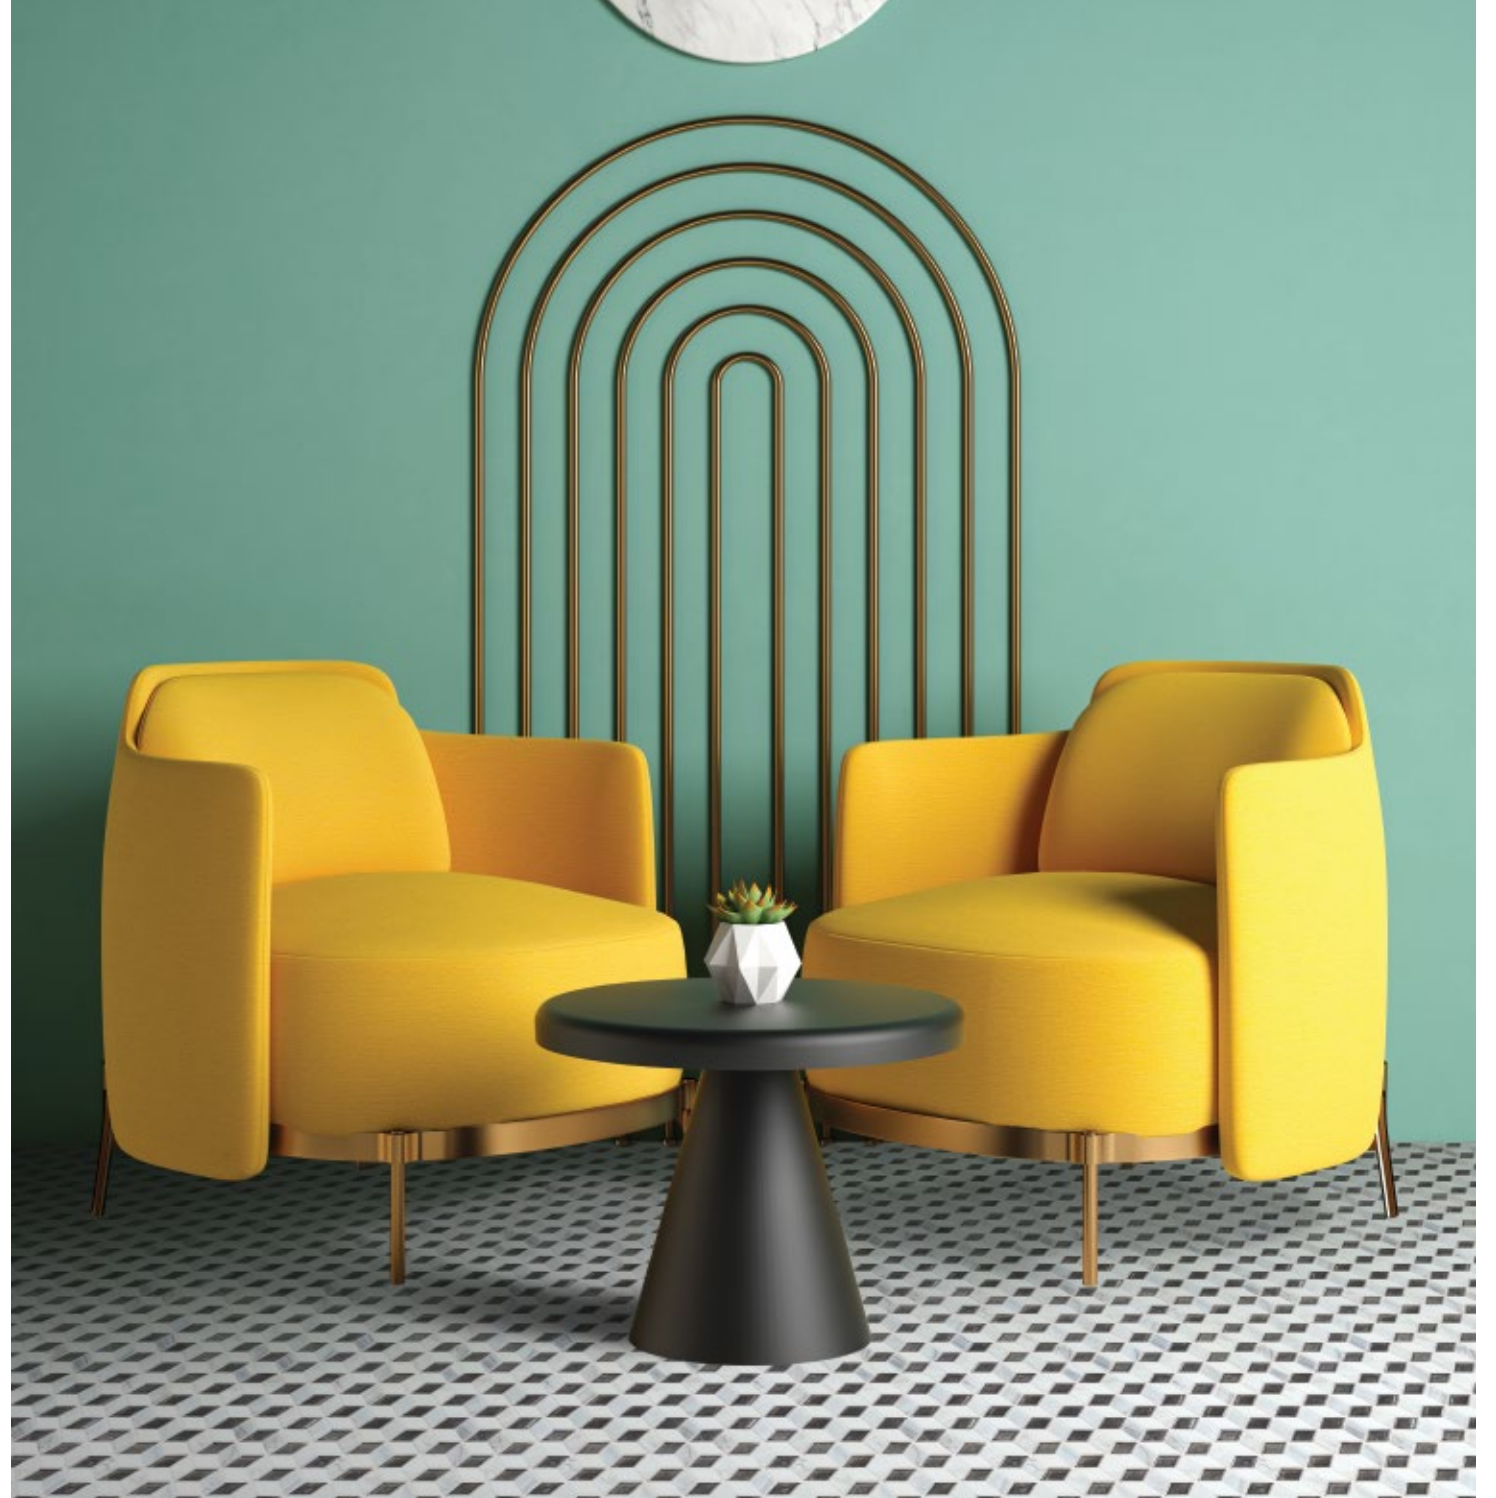

pattern
TRILLION

OPERATIC MOD →
Bring a little dramatic
impact from the Met
to your home with the
daring style of Carmen.

CARMEN