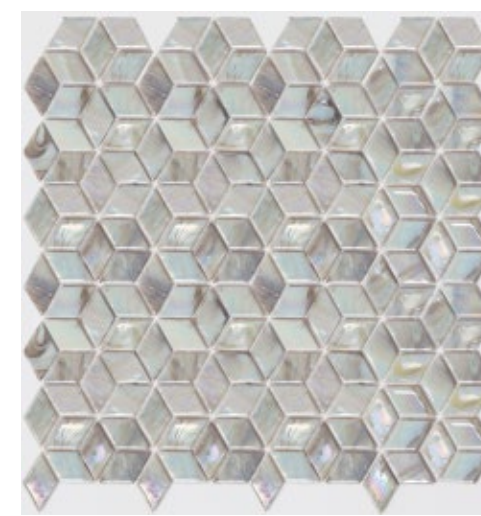

MAGELLAN

Unit: 11 5/8" x 11 3/4"
Unit Yield: 0.94 sqft
Format: Trillion Cube
Retail: $30 SF