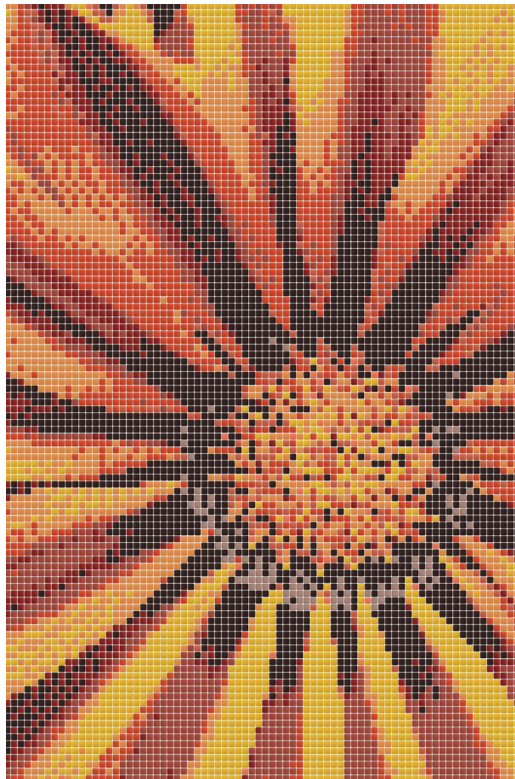

**PIXEL
KALEIDOSCOPE GLASS**

made up of full 5/8" glass pieces arranged to compose the art piece

**ARTISTIC
KALEIDOSCOPE GLASS**

custom hand clipped glass pieces arranged to compose the art piece.

**PIXEL
RECYCLED GLASS**

made up of full glass pieces arranged to compose the art piece.
recycled glass pixel art can be designed from squares, circles or hexagon shapes.

**ARTISTIC
RECYCLED GLASS**

custom hand clipped recycled glass pieces arranged to compose the art piece.