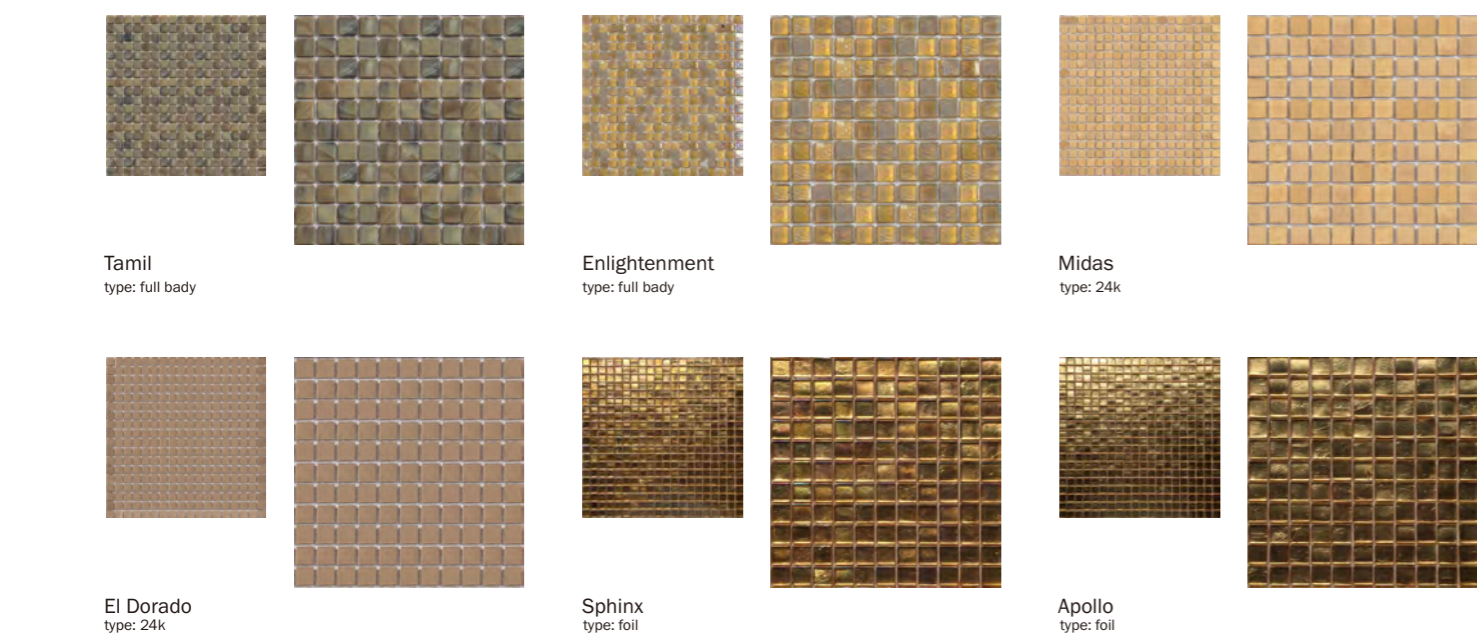

Piece size: Square 5/8"
Sheets per box: 10
Pallet Yield: 829.44 sqft

Sphinx

Solis
type: coated

Enchantress
type: full body

Pegasus
type: full body

Valhalla
type: coated

Camelot
type: full body

Taurus
type: full body