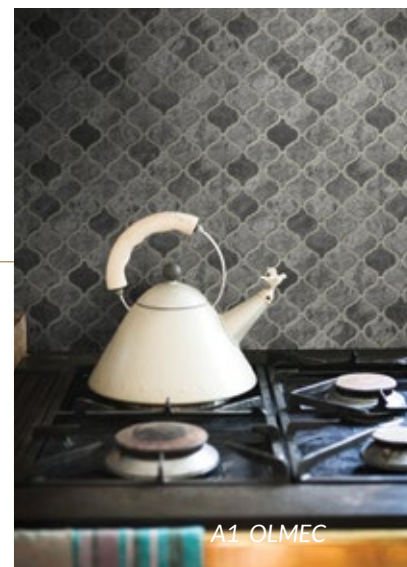

A1 OLMEC

maisonsurface.com