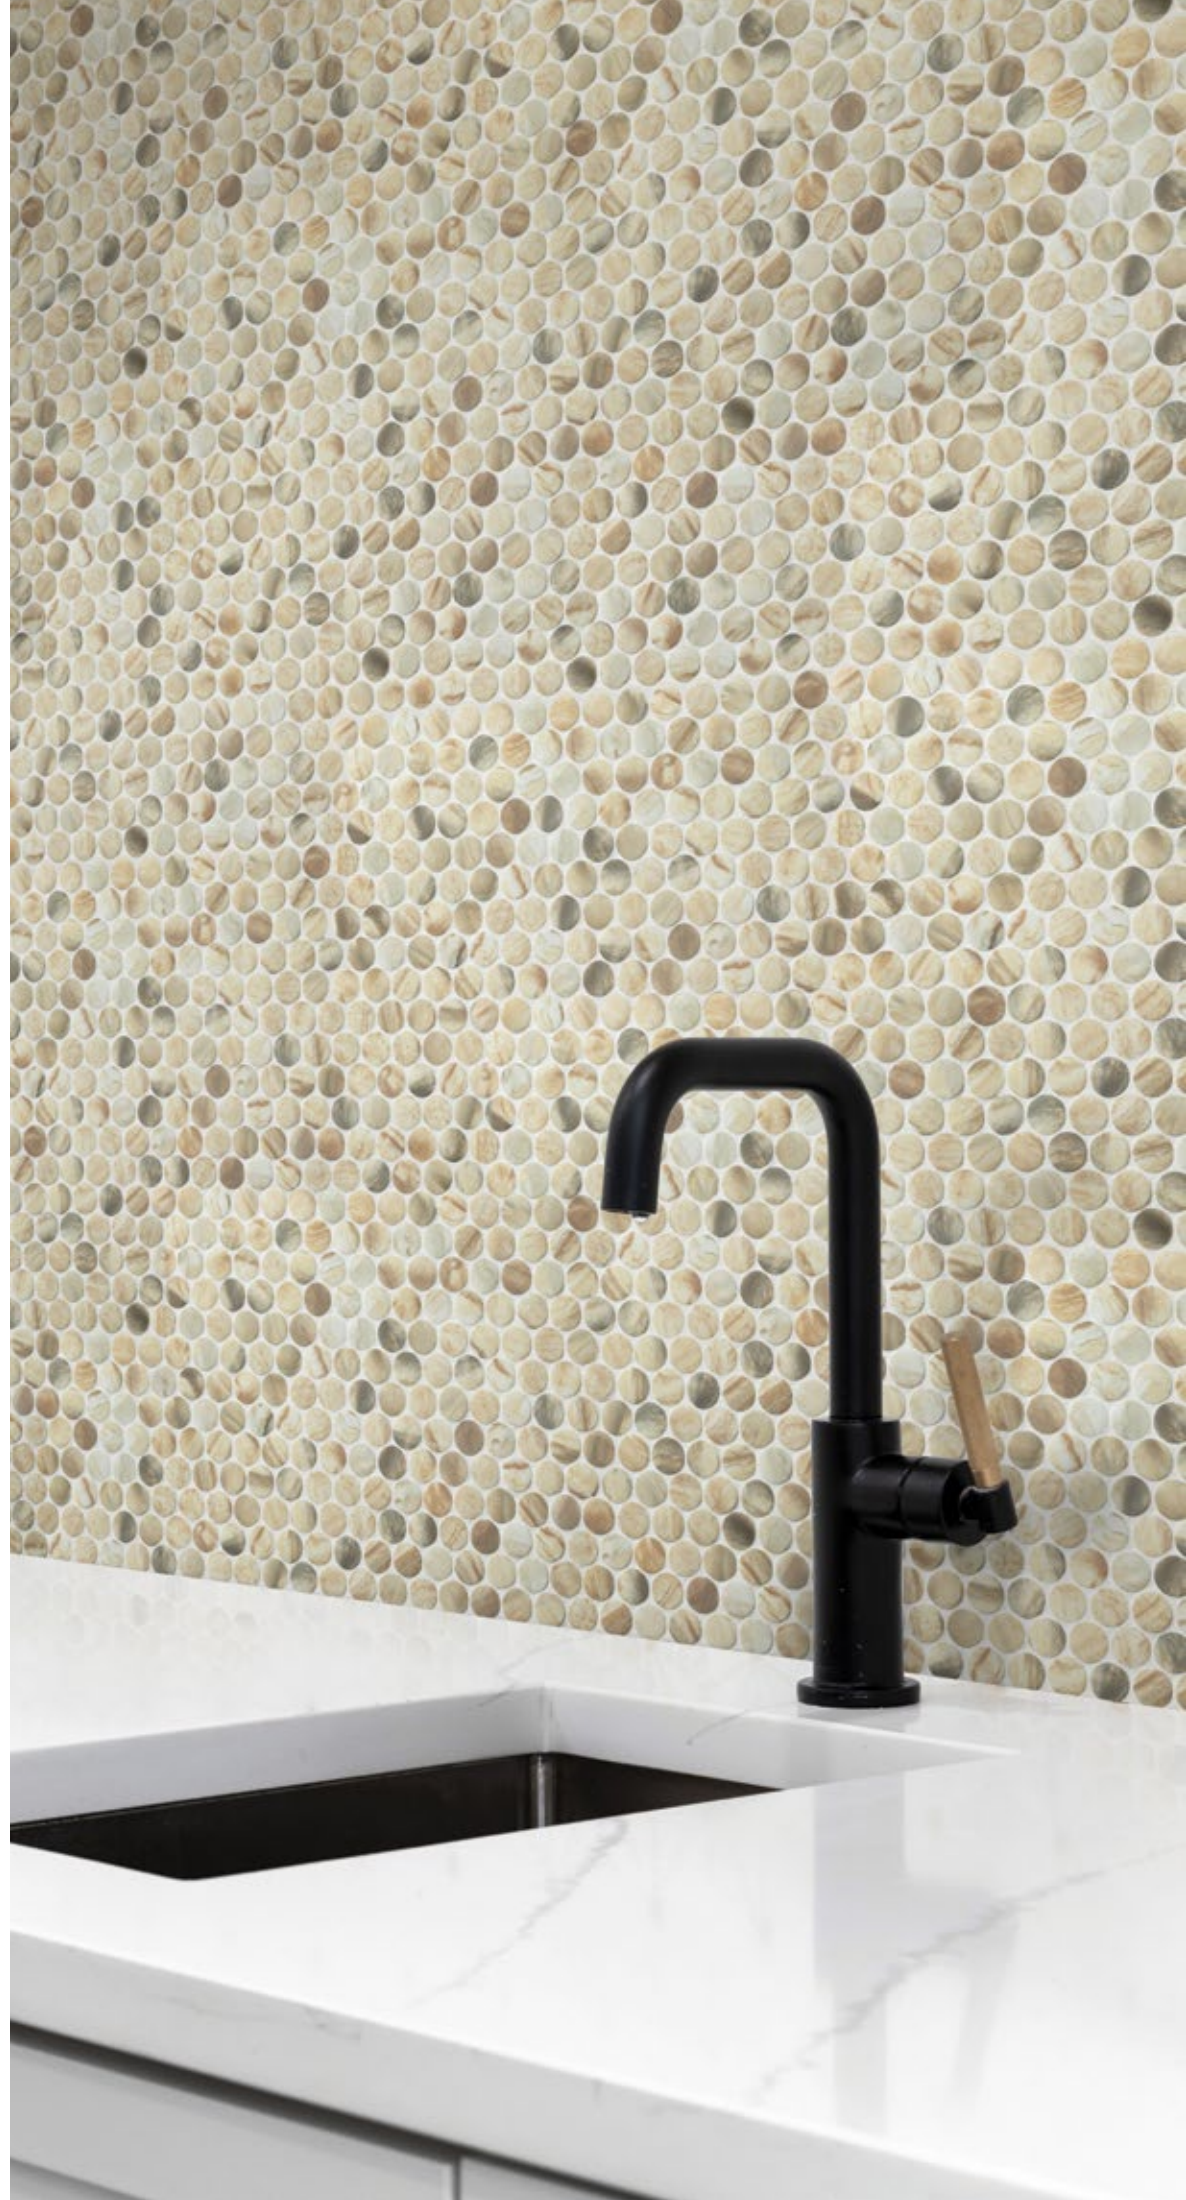

## B1 SERENE

Unit: 10 5/7" x 10 5/9"  
Unit Yield: 0.78 sqft

Effect:  
Marble

B1 SERENE

SHELL SHOCK →  
 Our Mother of Pearl pennies are ready to wow with all the natural variation and hues of a shell found at the shore.