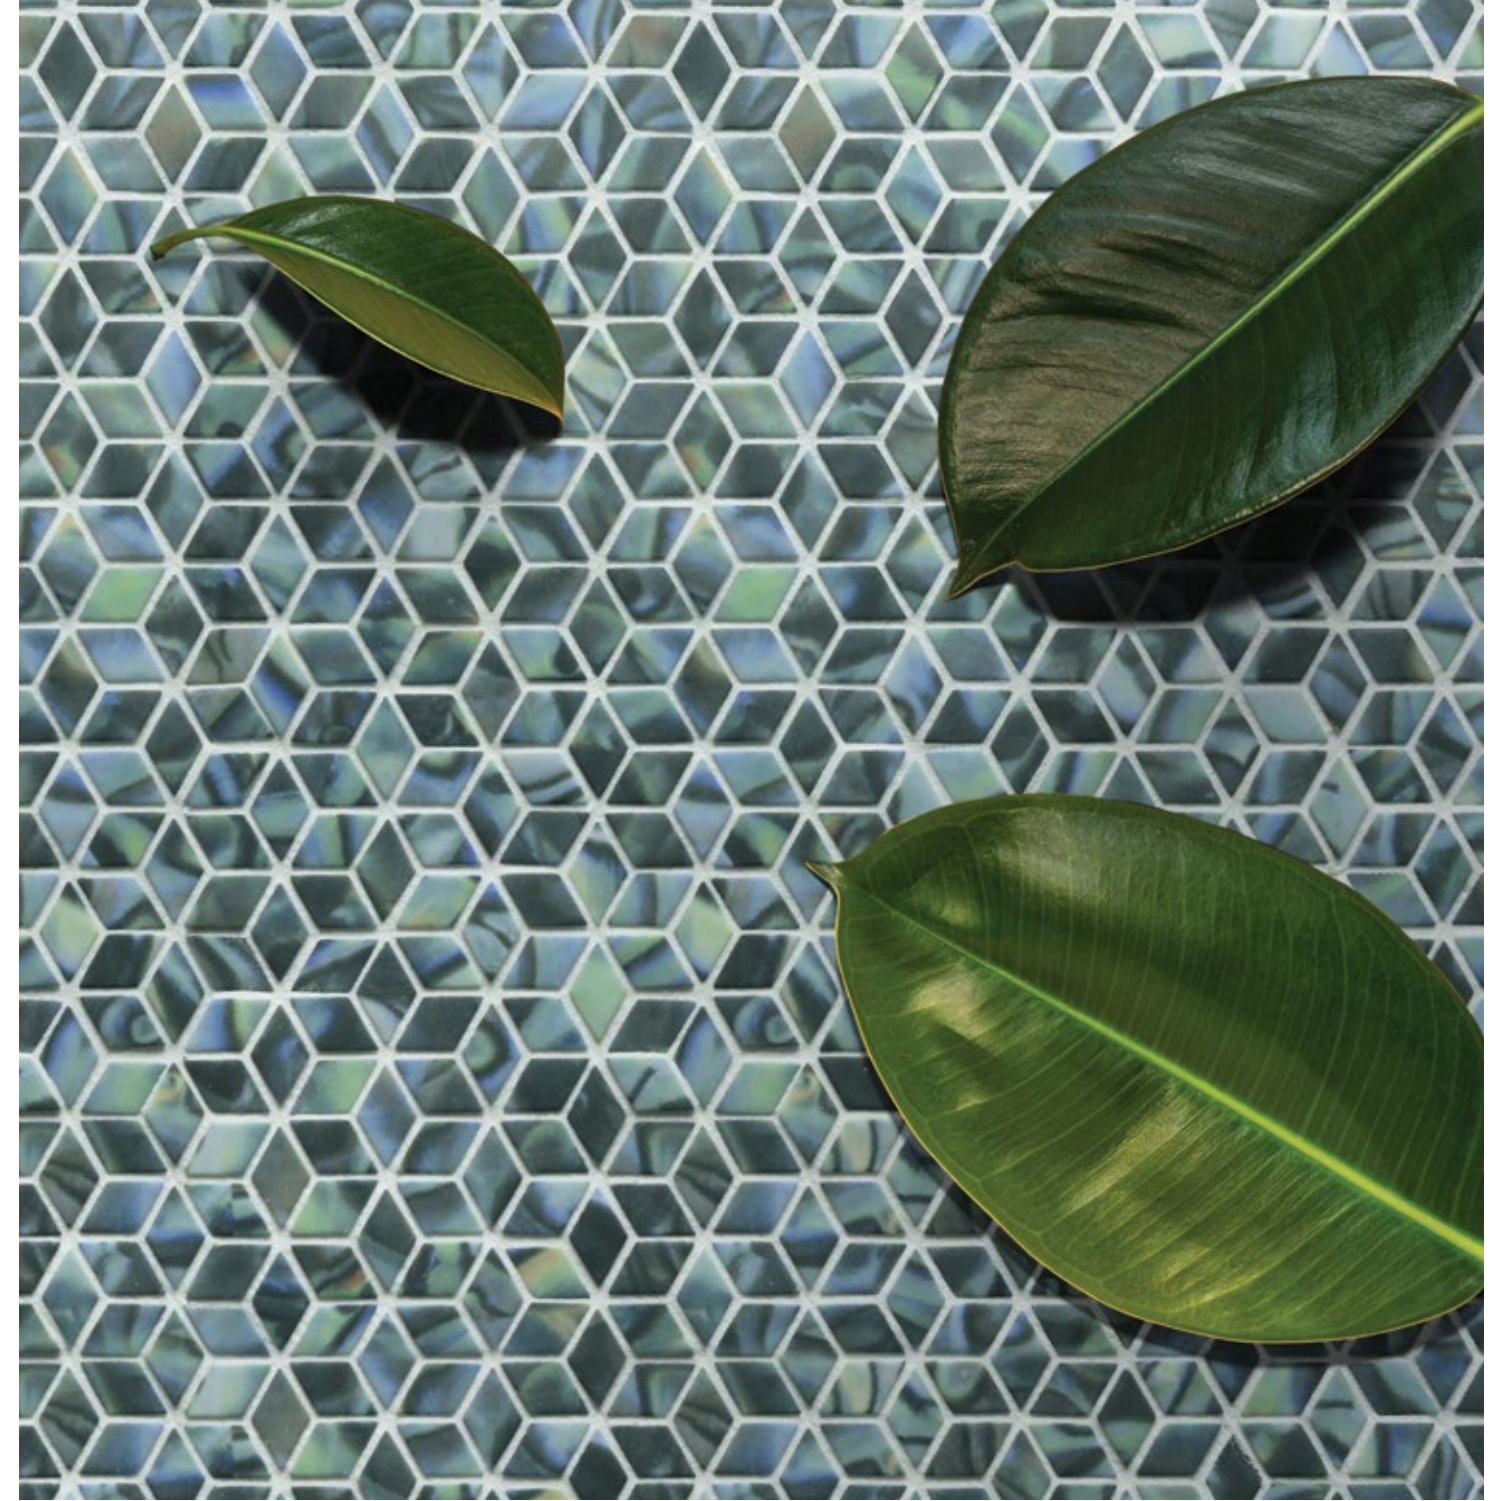

C3 LARKSPUR

Unit: 12 2/5" x 11 1/2"  
Unit Yield: 0.99 sqft

Effect:  
Terrazzo

↙ PENNY FOR YOUR THOUGHTS  
*The penny round is having its moment of reinvention with our Terrazzo effect.*

WHORLS OF FUN →  
Capturing the vivid  
whorls & swirls of color  
found in Mother of Pearl  
is no small feat. But we  
did it AND made it out of  
a material that will stand  
the test of time.