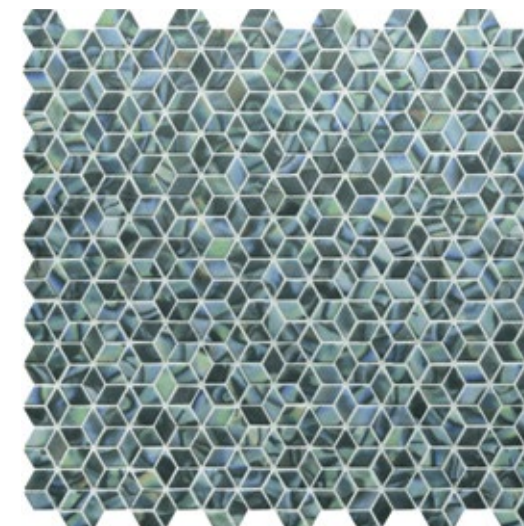

Unit: 11 4/7" x 12"
Unit Yield: 0.96 sqft

Effect:
Mother of Pearl

PRECIOUS JEWEL
The Mother of Pearl effect in a
diamond shape really showcases why
you find this material in fine jewelry.