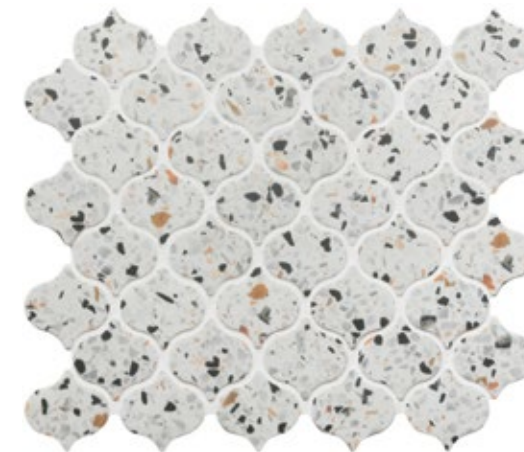

Unit: 11 1/9" x 9 1/4"
Unit Yield: 0.71 sqft

Effect:
Terrazzo

ANYWHERE STYLE
Our entire Effect collection is ready for commercial use.