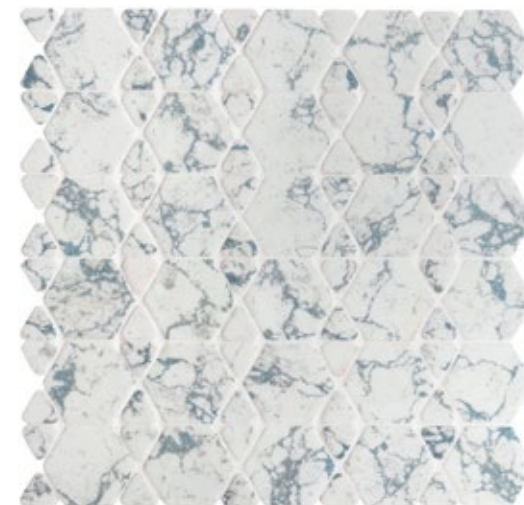

Unit: 11 3/4" x 11 7/8"
Unit Yield: 0.98 sqft

Effect:
Marble

CHIC SHOW

If you are looking for sophistication & style look no further than these unique Marble Effects.