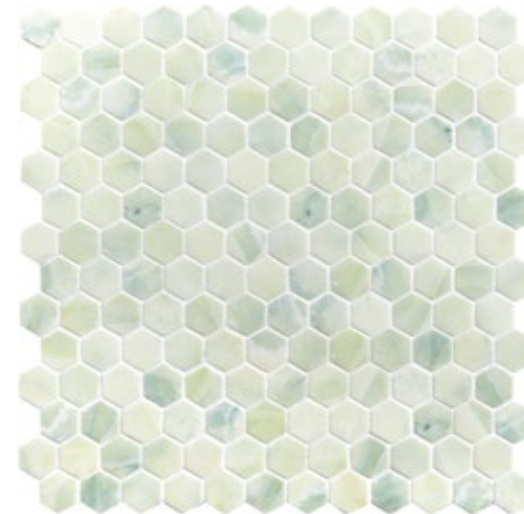

Unit: 11 1/2" x 11 2/3"
Unit Yield: 0.94 sqft

Effect:
Onyx

↖ SERVING STYLE

Color so dreamy you might question if its real. That's what you get with our Onyx Effect.