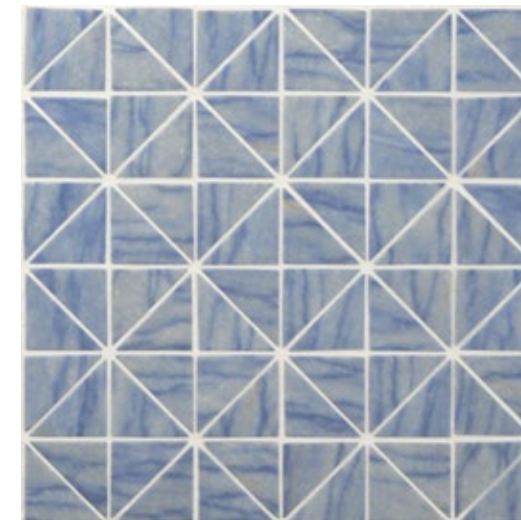

Unit: 11 5/8" x 11 5/8"
Unit Yield: 0.95 sqft

Effect:
Marble

↖ RARE BEAUTY

If you know Azure Macauba, you know this true blue is a steal in our Effect collection.