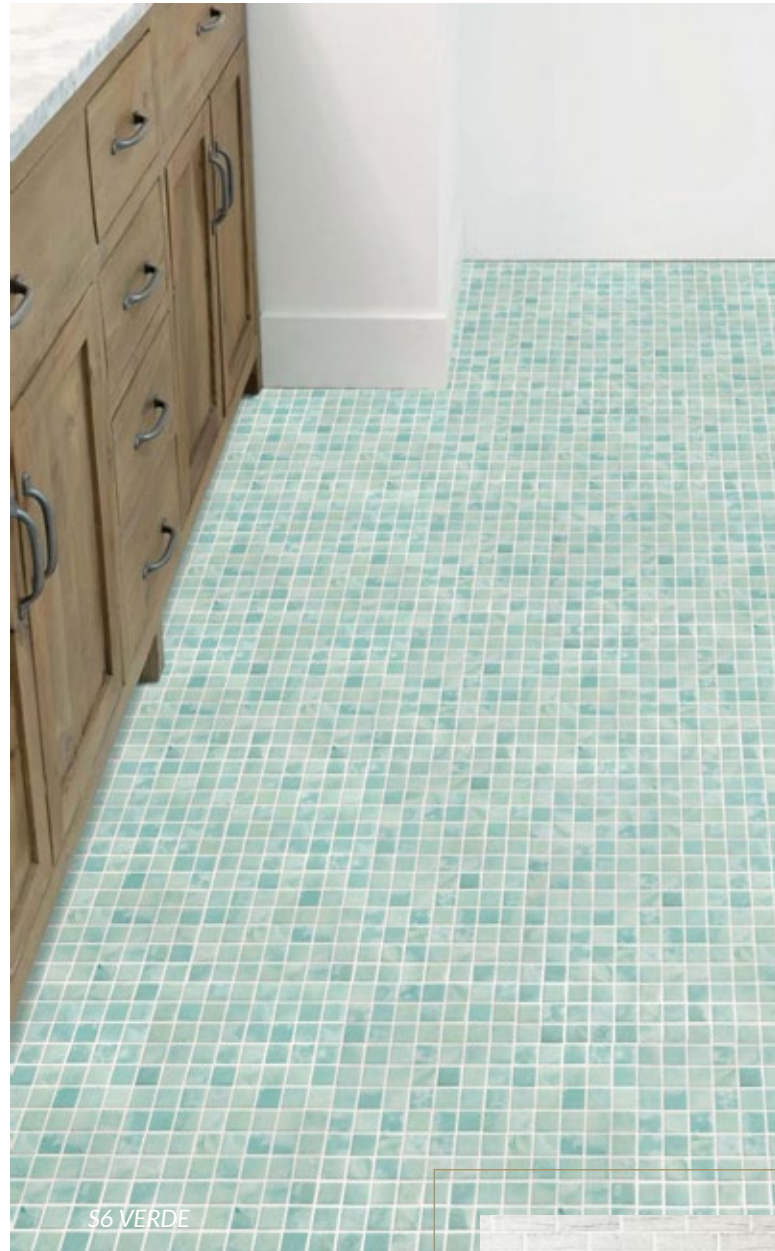

CREATIVE
CURATED
CRAFTED

STYLE & INNOVATION

Maison Surface creates distinctive artisan tile designs—from sophisticated and classic to wildly avant-garde—but what makes us different is the ingenuity to bring them to reality. We cultivate techniques and styles from around the world, developing innovative production methods and finishing standards through our global factory partnerships. For creative designers and luxury showrooms, we're the rarest of surface design studios: combining a unique palette of materials, colors, and finishes with outstanding sourcing and project management.

S6 VERDE