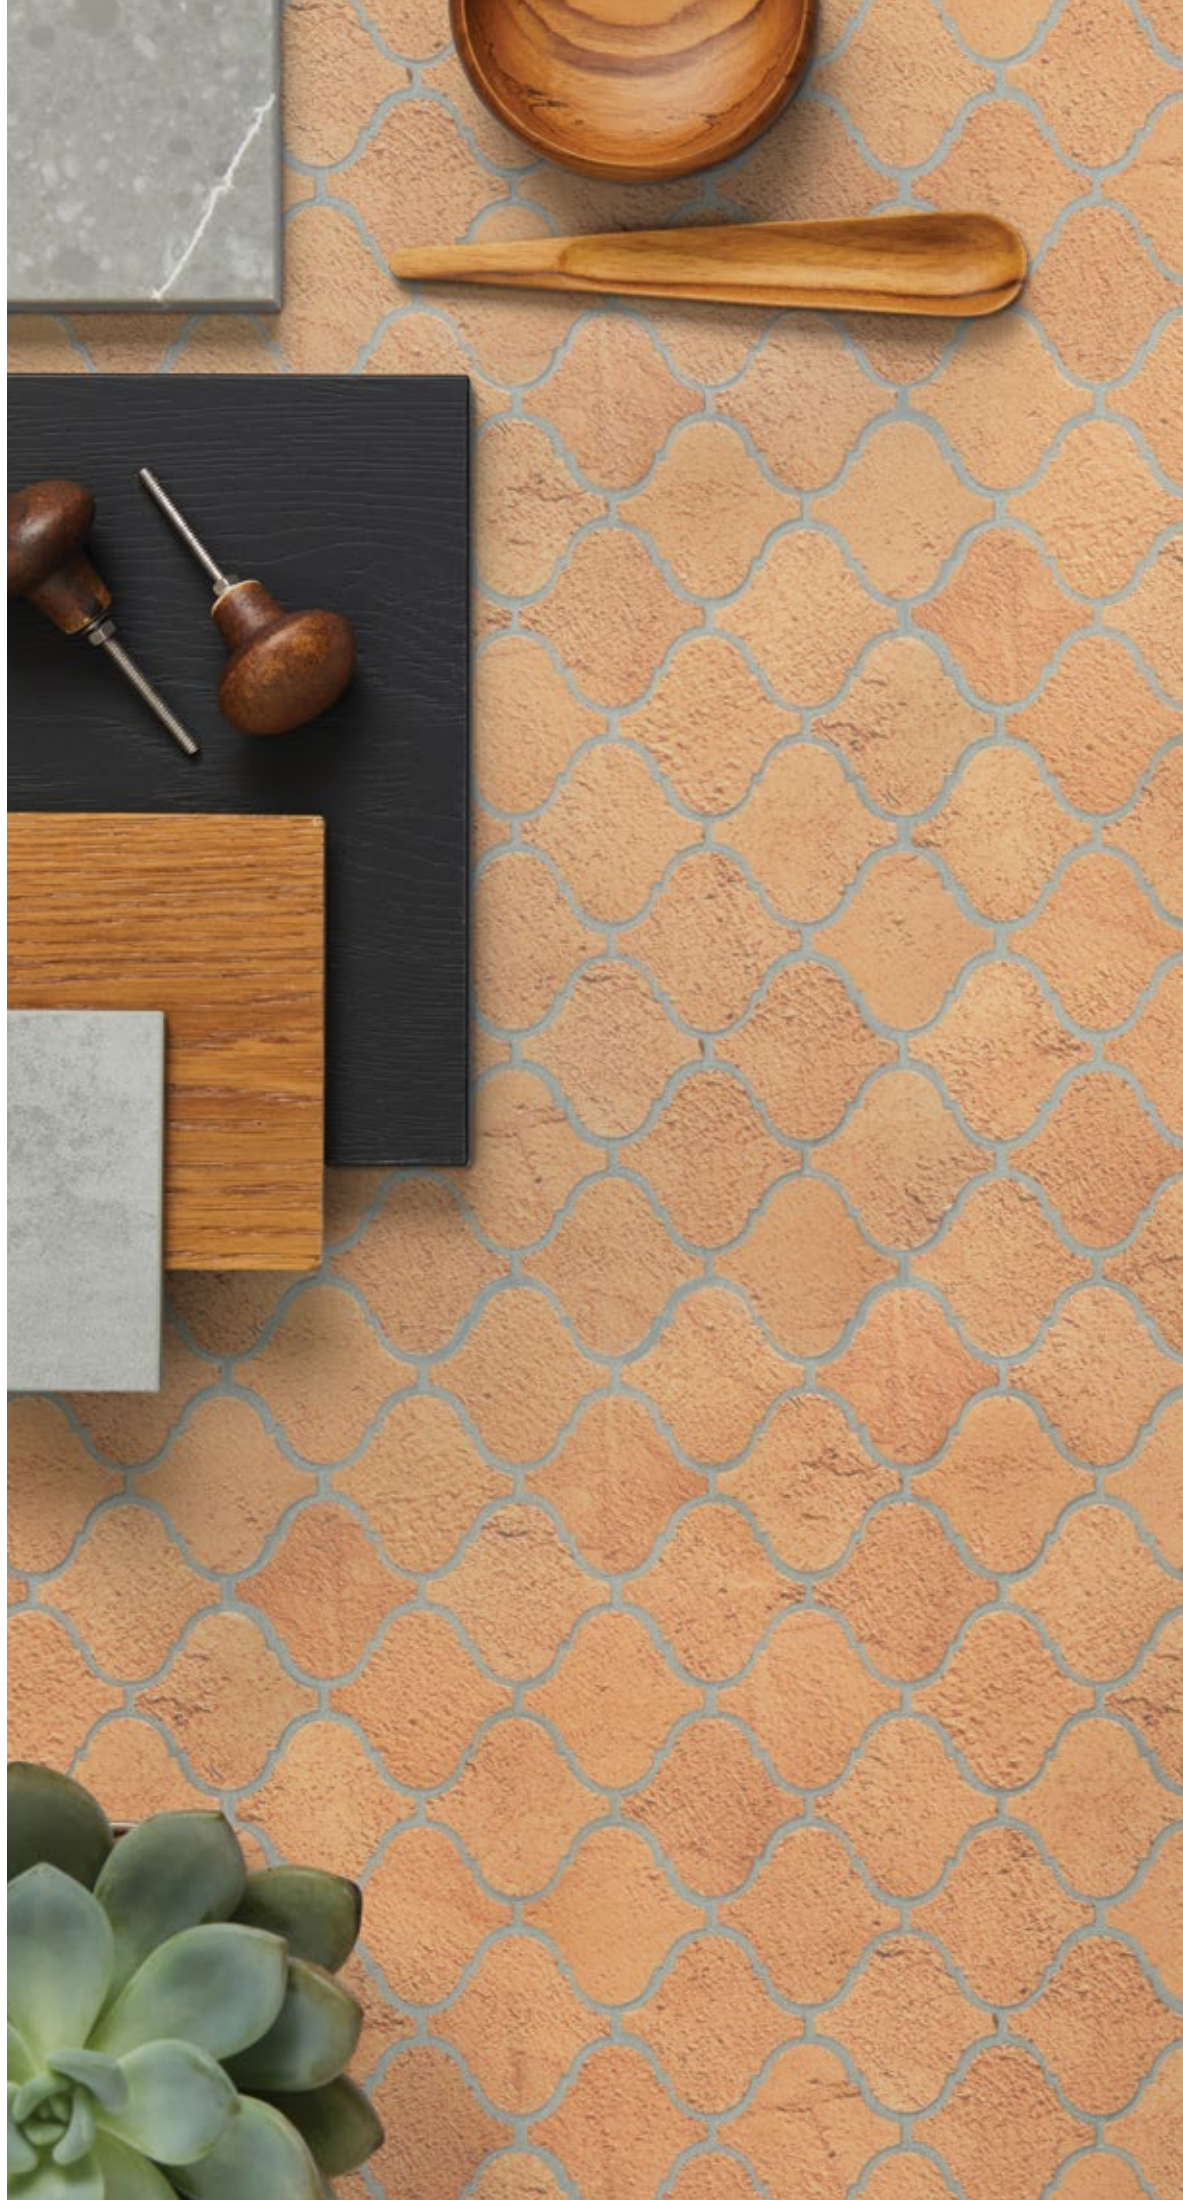

A1 MODELLO

Unit: 10 5/6" x 10 3/4"
Unit Yield: 0.81 sqft

Effect:
Terra Cotta