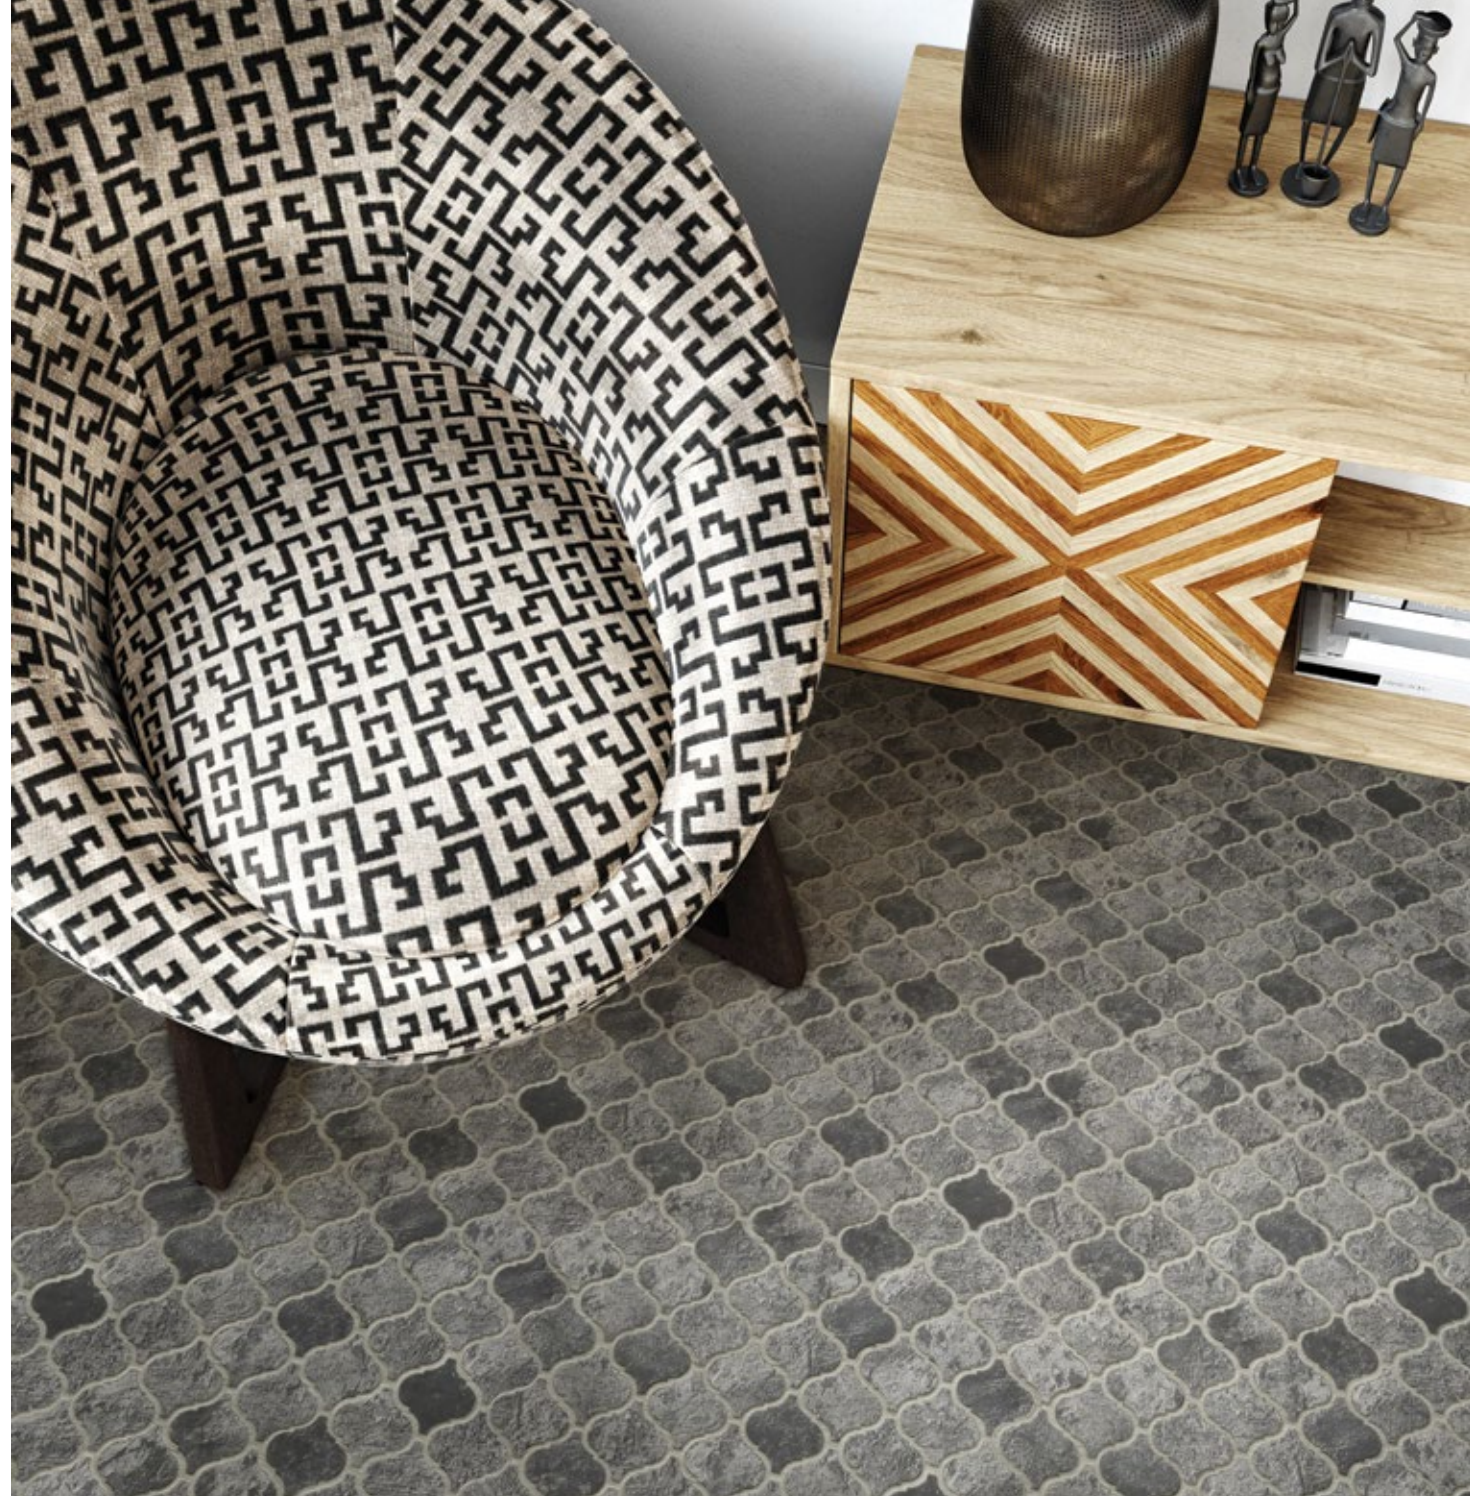

A1 CORINTH

A1 MODELLO

Unit: 10 5/6" x 10 3/4"  
Unit Yield: 0.81 sqft

Effect:  
Terra Cotta

A1 MODELLO

A1 OLMEC

Unit: 10 5/6" x 10 3/4"  
Unit Yield: 0.81 sqft  
Effect:  
Terra Cotta

A1OLMEC