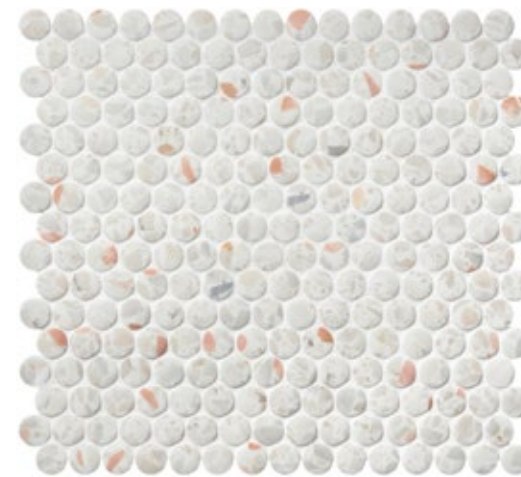

Unit: 12 2/5" x 11 1/2"
Unit Yield: 0.99 sqft

Effect:
Terrazzo

↙ PENNY FOR YOUR THOUGHTS
The penny round is having its moment of reinvention with our Terrazzo effect.