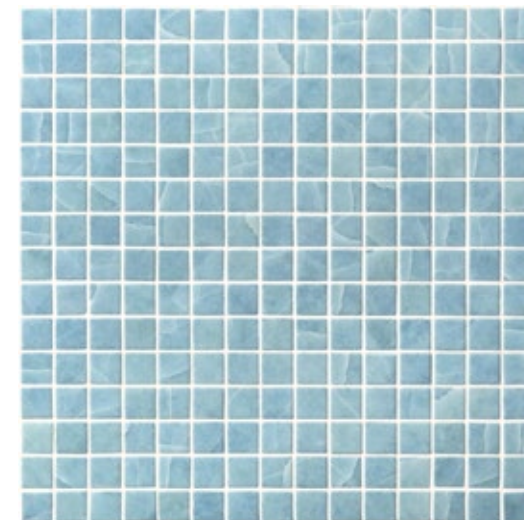

Unit: 12 2/3" x 12 2/3"
Unit Yield: 1.12 sqft

Effect:
Onyx

↖ BRIGHT LIGHT

Let our Onyx effects show you the way to the future of tile design.