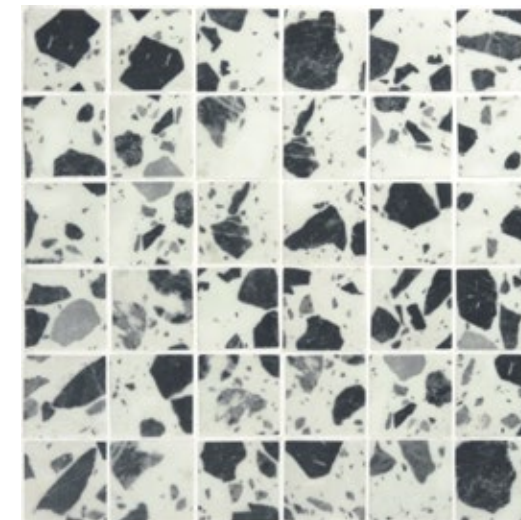

Unit: 11 2/3" x 11 2/3"
Unit Yield: 0.94 sqft

Effect:
Terrazzo

FUNDAMENTAL FORM
Start at square one with Dalmation
Terrazzo Effect.