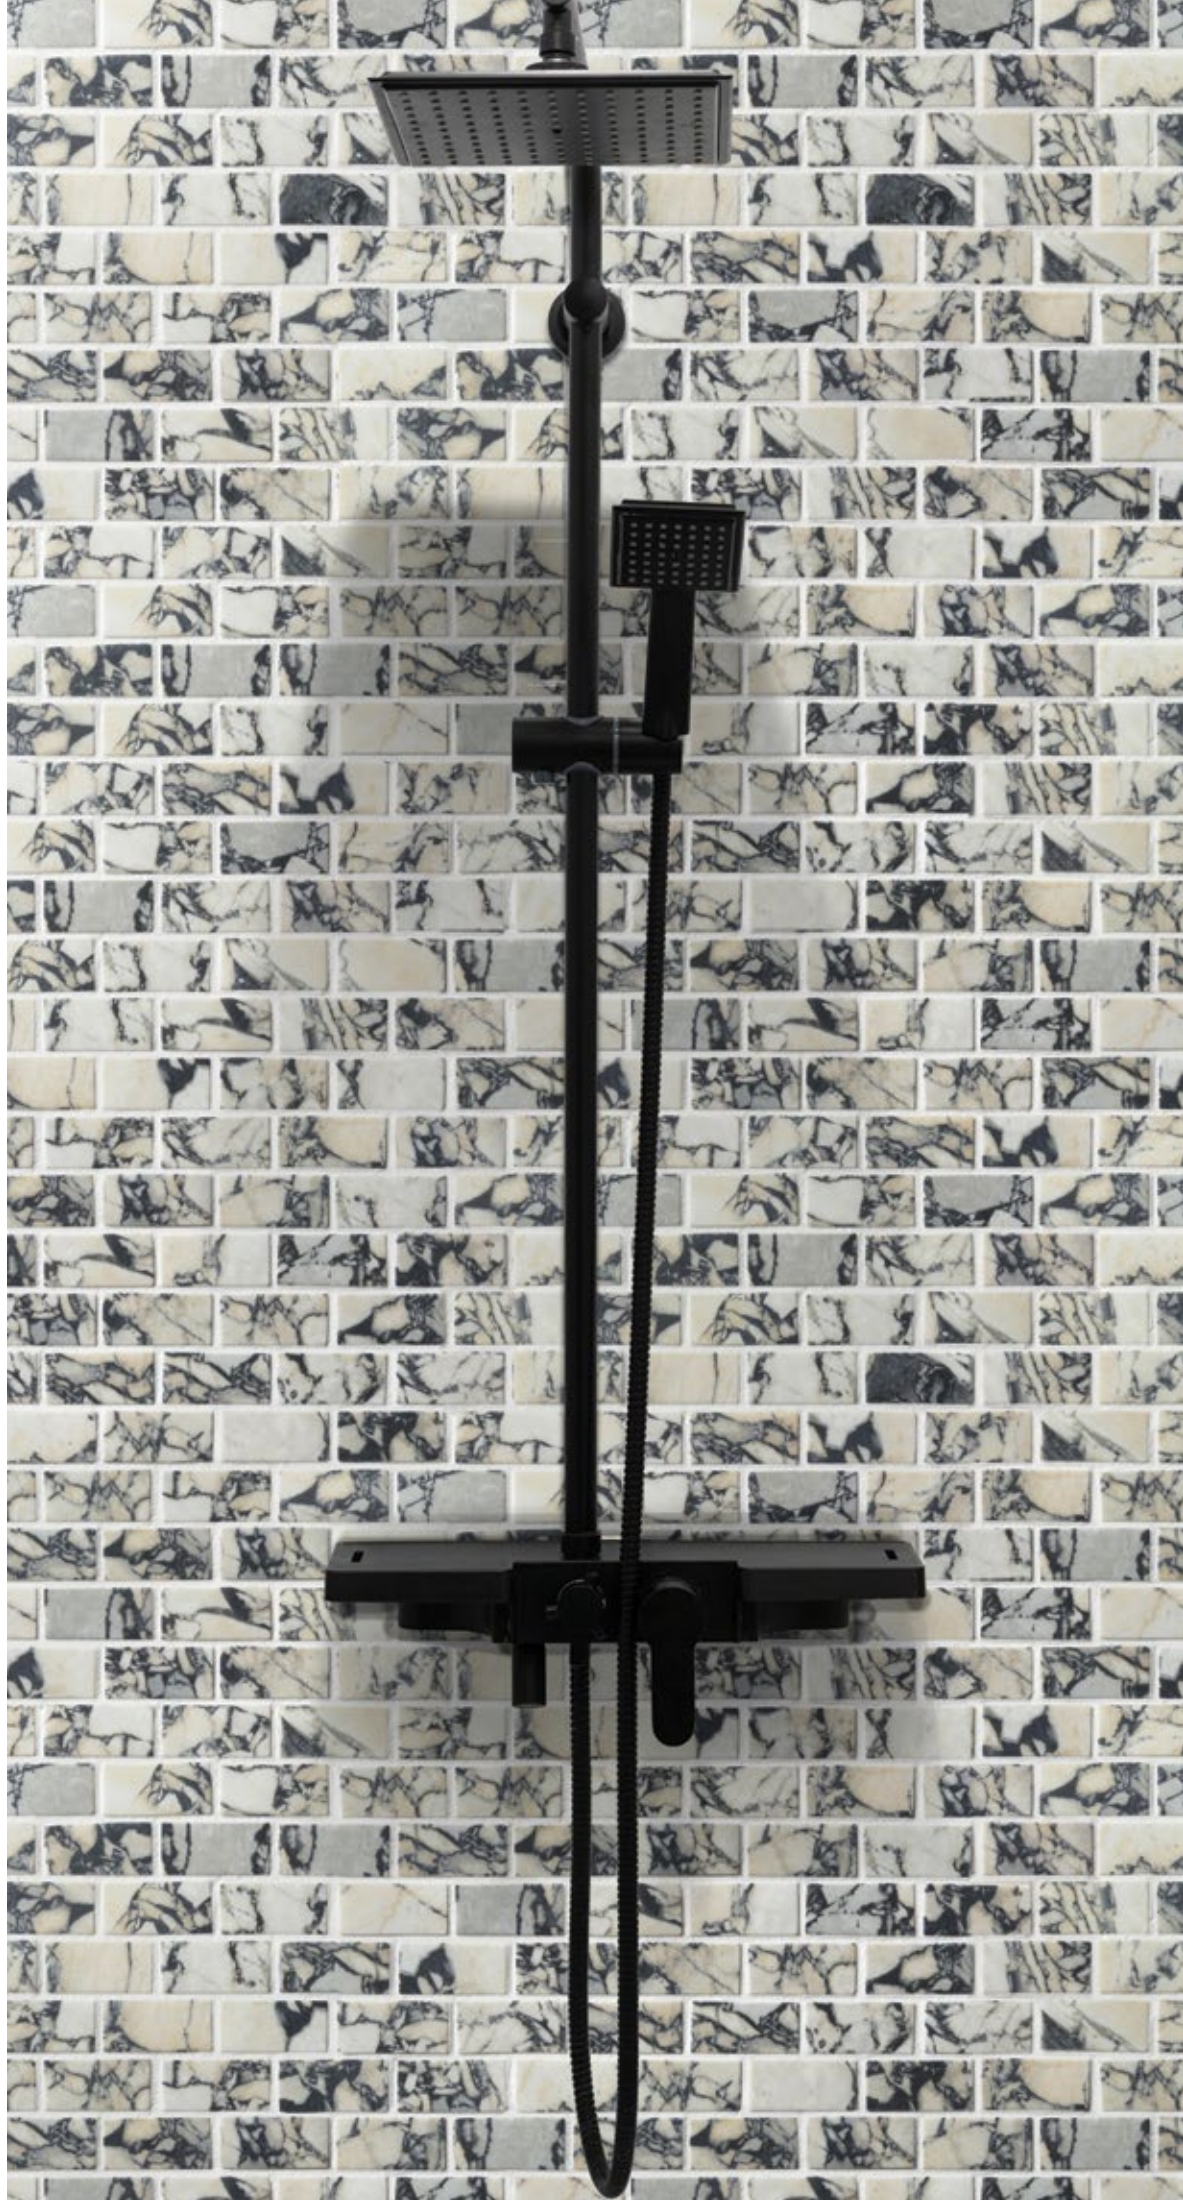

DREAMY DRAMA →

Where can you find a less fussy material than Recycled Glass? The best part of our Effect collection is that you get the high drama of some of the most impactful materials without all the fuss of maintenance and installation. Guaranteeing we bring the visual drama but leave the nightmare of high cost & low versatility out of your design equation.

R2 CAPRIA