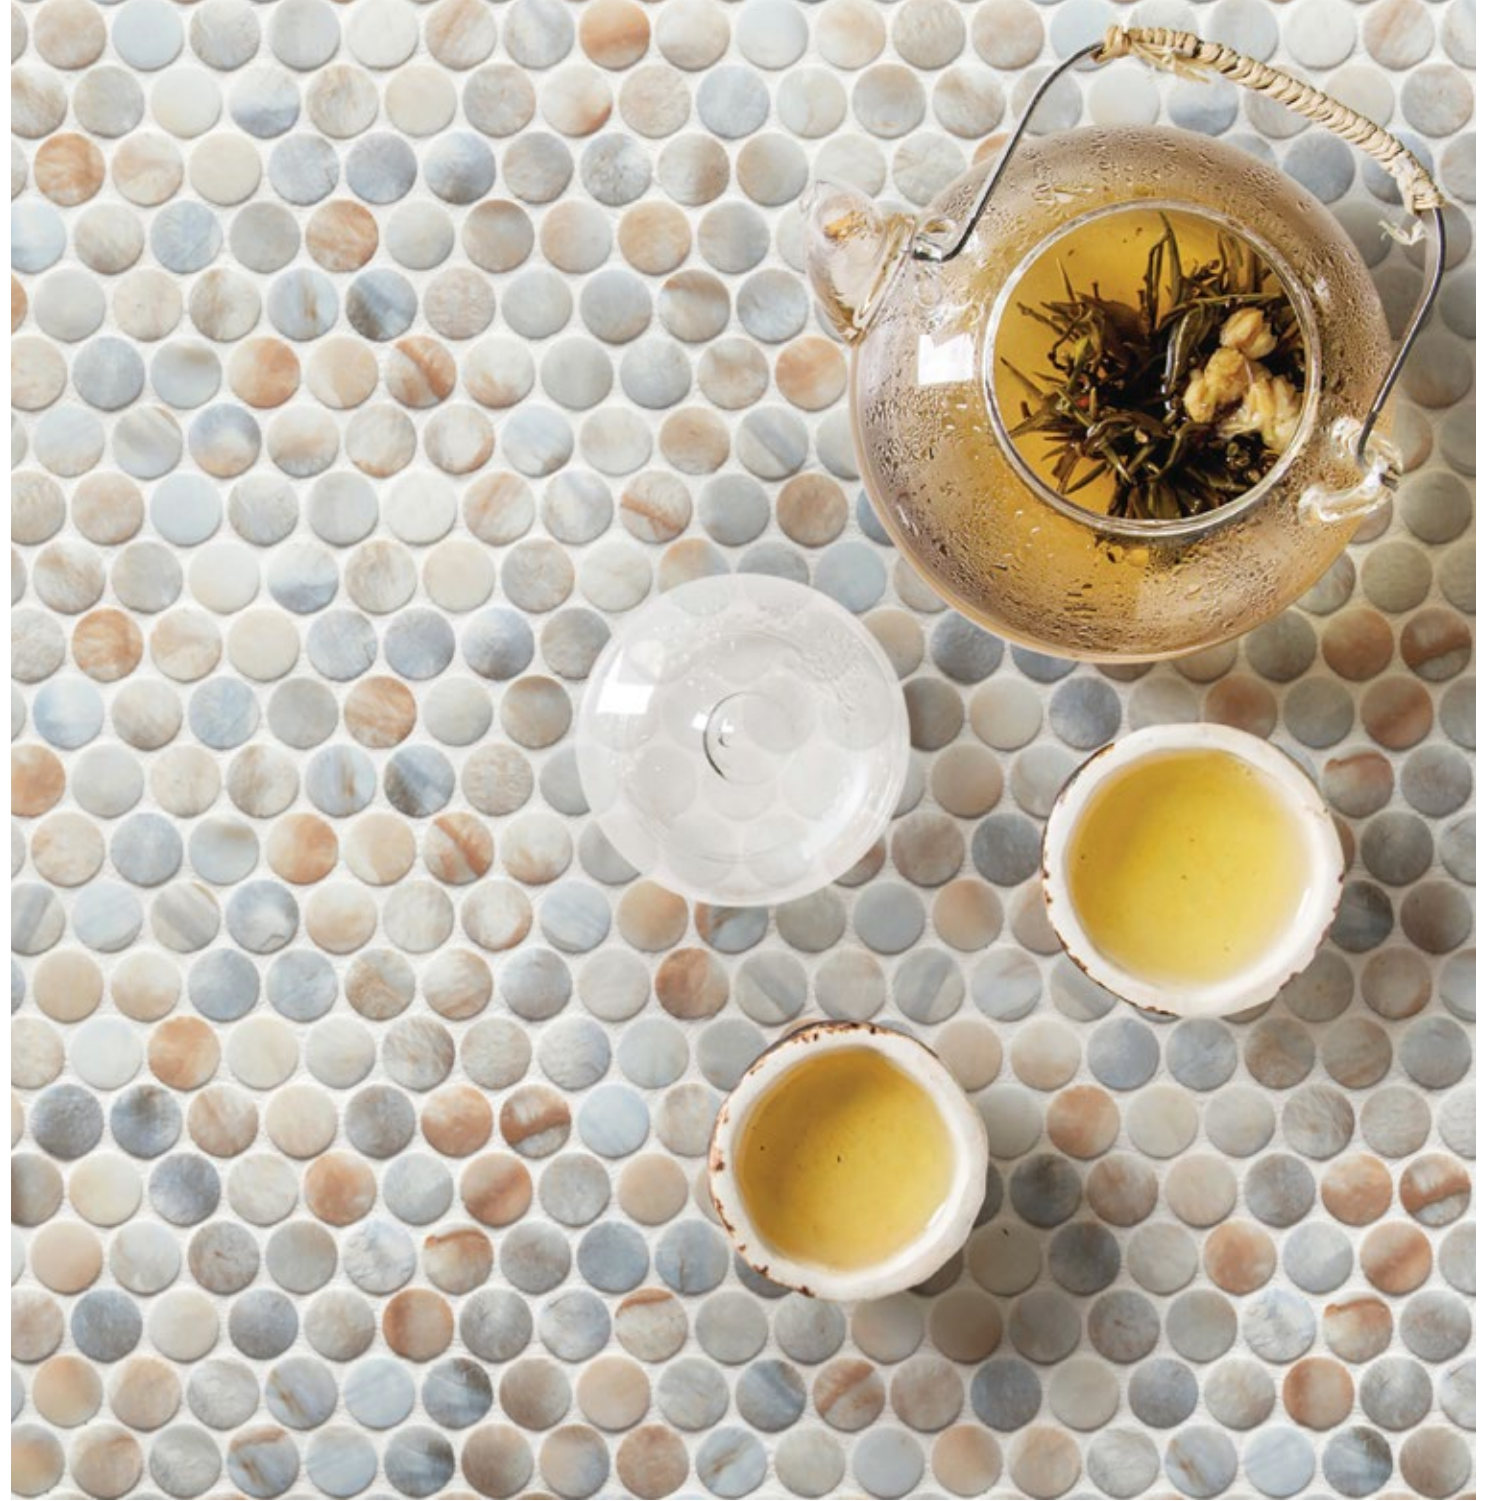

C3 VITA

Unit: 12 2/5" x 11 1/2"
Unit Yield: 0.99 sqft

Effect:
Mother of Pearl