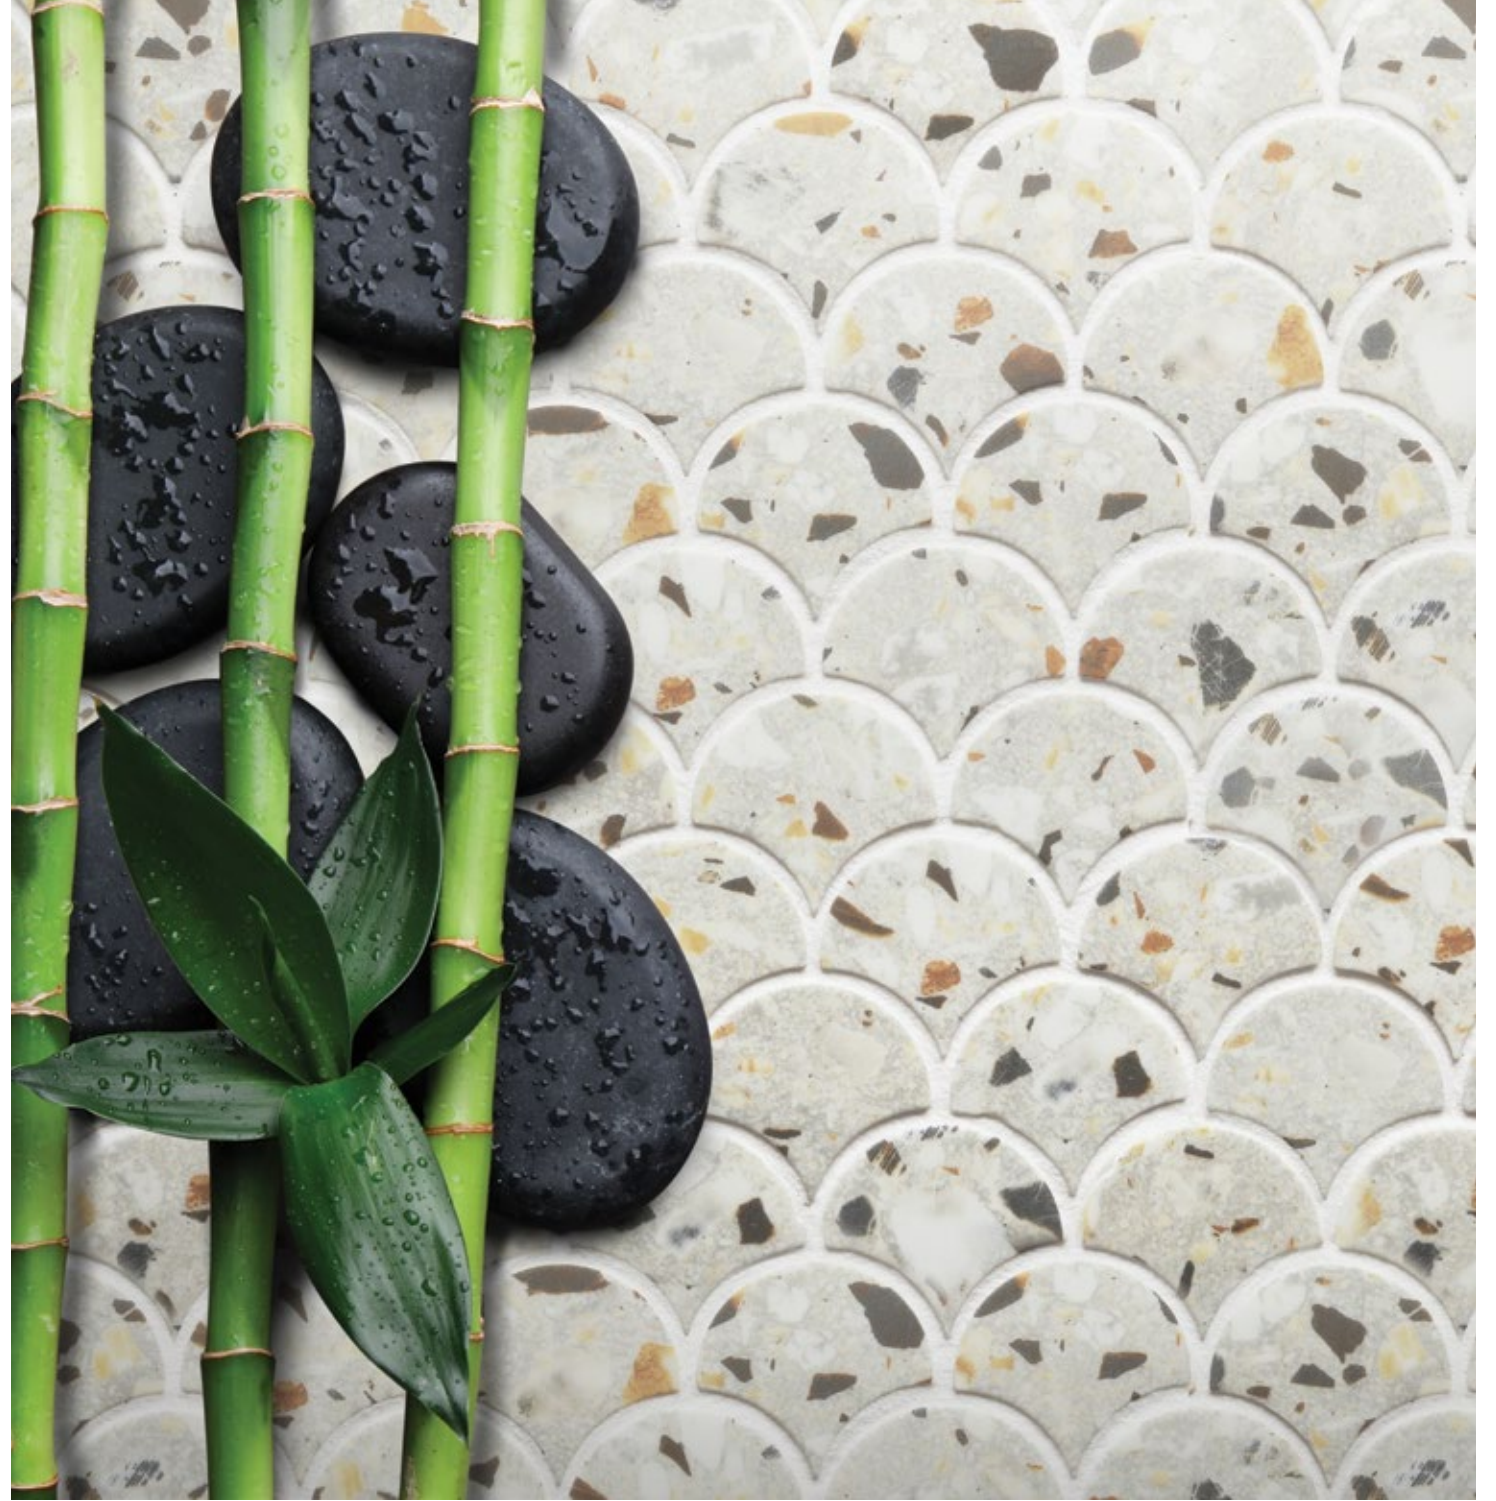

## F1 PETRA

Unit: 12" x 11"  
Unit Yield: 0.91 sqft

Effect:  
Mother of Pearl

FAN OUT →

We are very big fans of Terrazzo and all the unbelievable variety it can bring to a design. You can pull any color from it to compliment or contrast. In our F1 Fan shape it's great for all your vertical applications. It's a pattern that will grow on you.