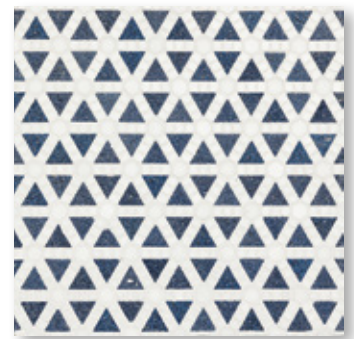

LIPTON
Thassos H & Ocean quartz H

☐