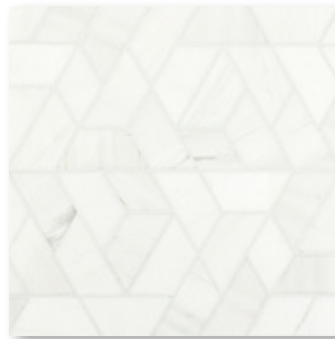

TRAPEZE
Blanc H & P