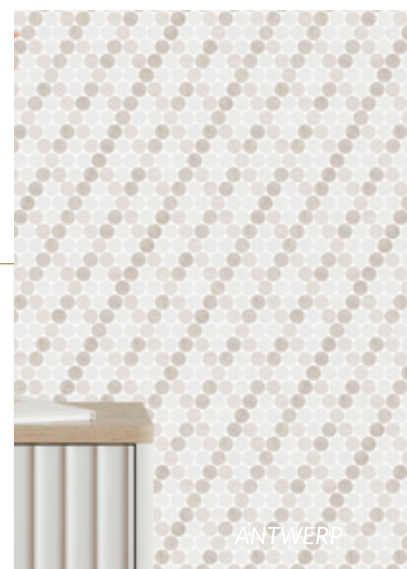

CREATIVE
CURATED
CRAFTED

STYLE & INNOVATION

Maison Surface creates distinctive artisan tile designs—from sophisticated and classic to wildly avant-garde—but what makes us different is the ingenuity to bring them to reality. We cultivate techniques and styles from around the world, developing innovative production methods and finishing standards through our global factory partnerships. For creative designers and luxury showrooms, we're the rarest of surface design studios: combining a unique palette of materials, colors, and finishes with outstanding sourcing and project management.

maisonsurface.com