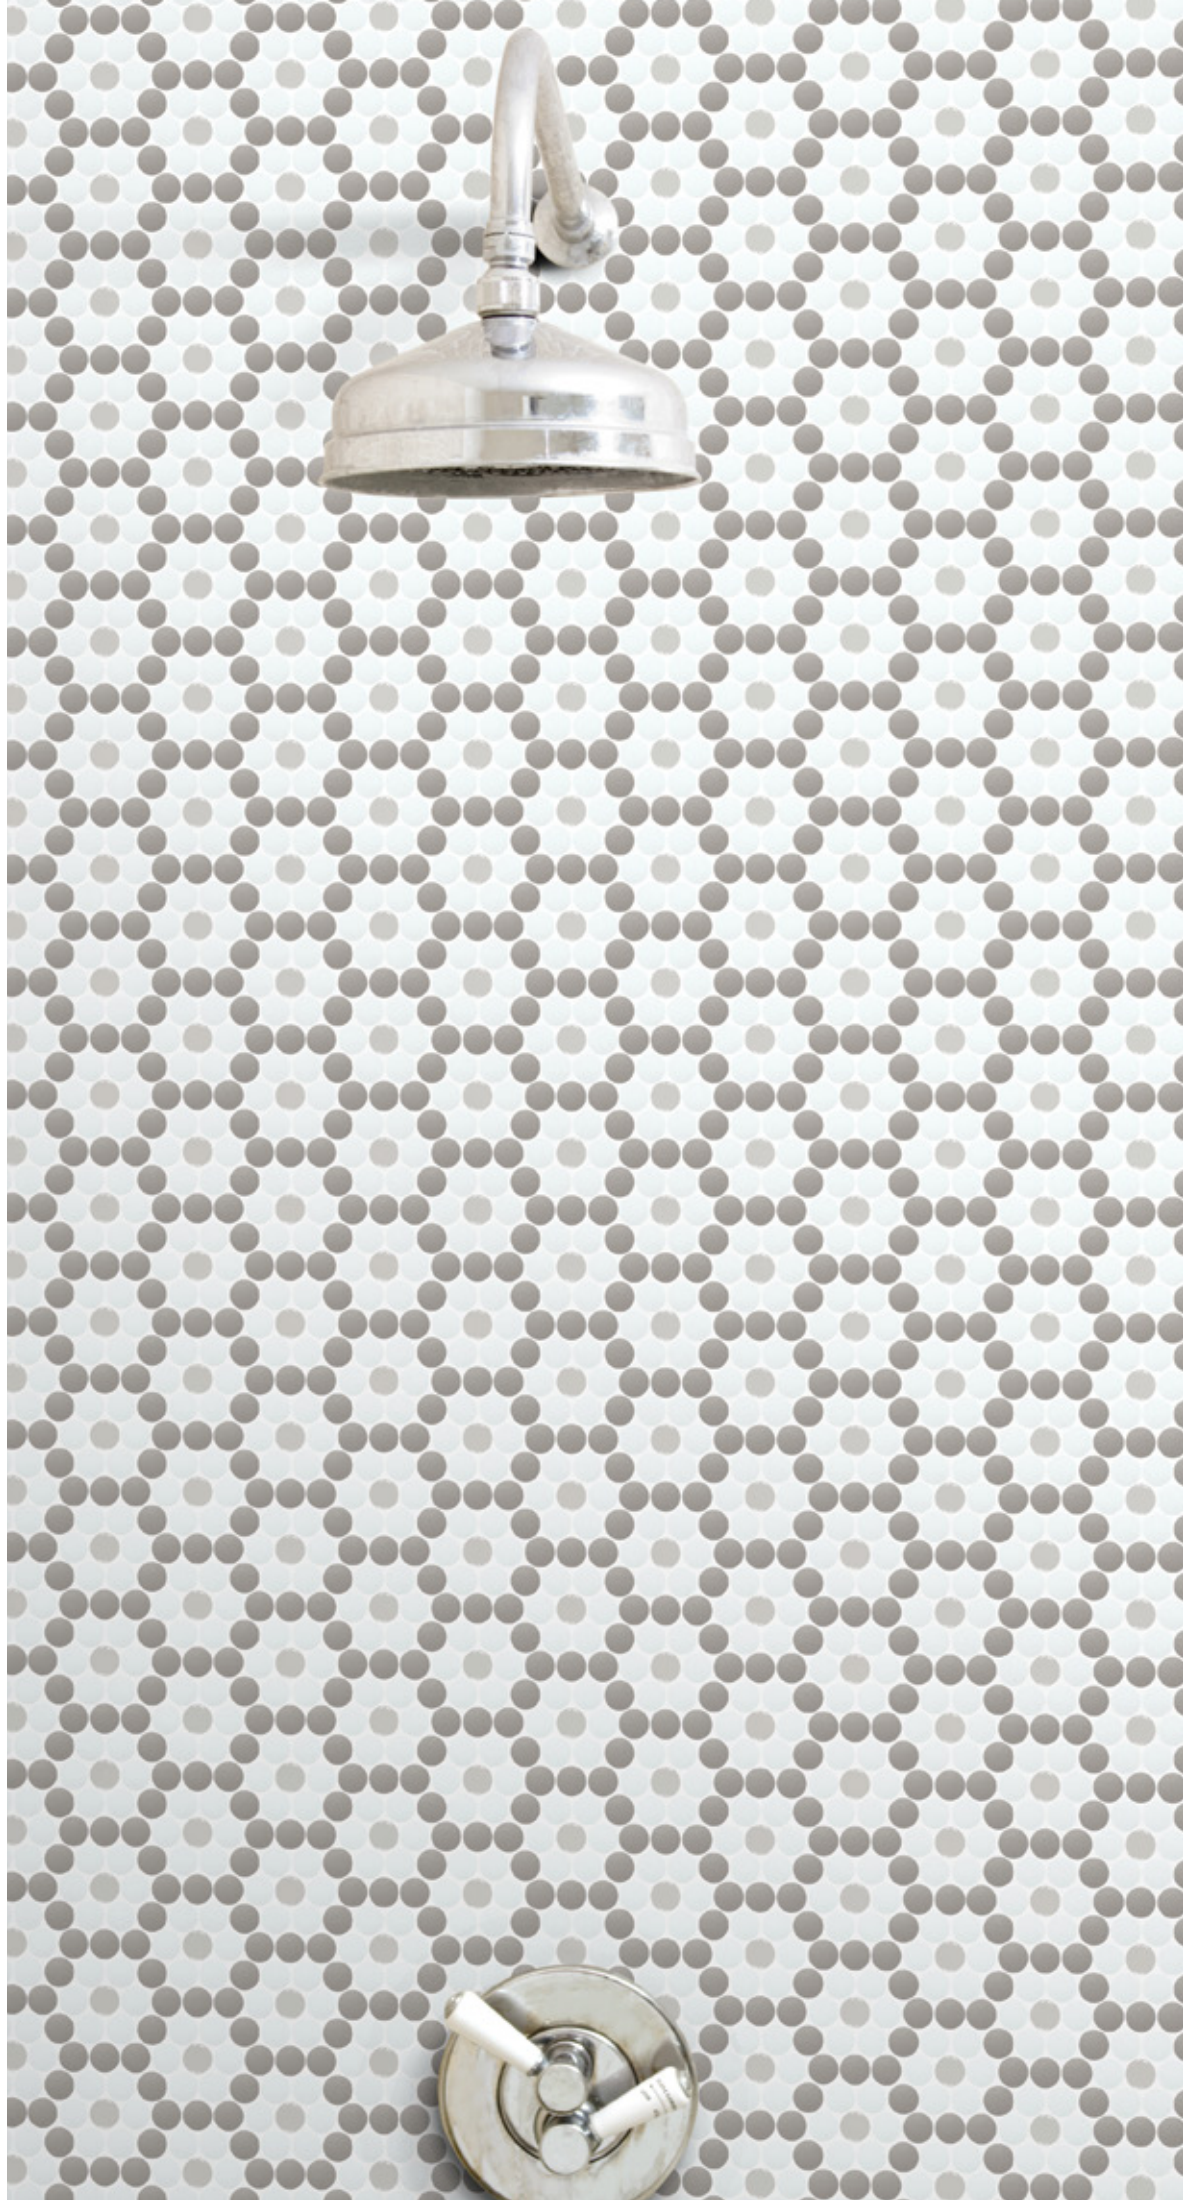

BLOOM 3

Unit: 11 9/16" x 12 1/2"
Unit Yield: 1.00 sqft
Porcelain:
Grey Medium matte
Grey gloss
White matte