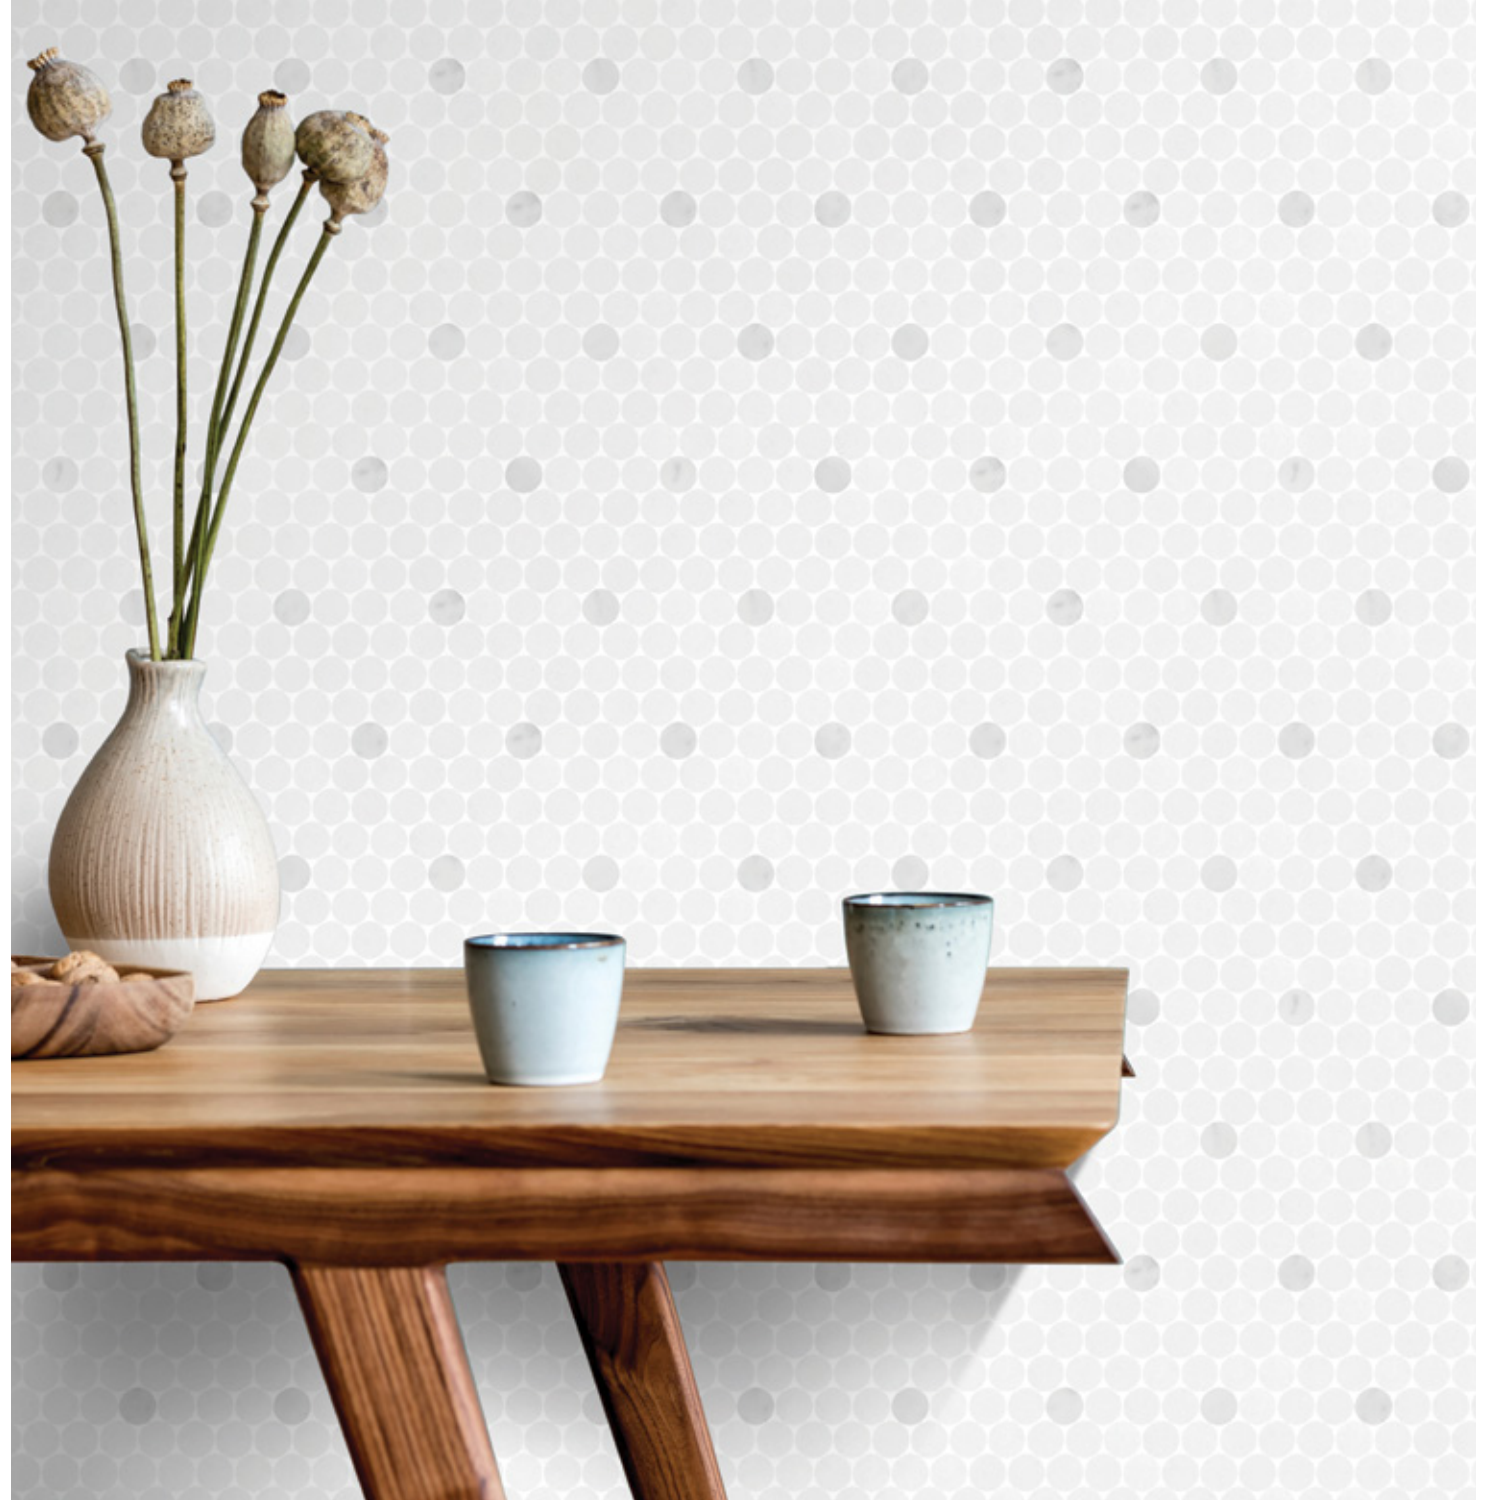

PENN 1

Unit: 11 9/16" x 13 3/8"  
Unit Yield: 1.07 sqft

Stone:  
Arctic Gris matte  
Blanc matte

PENNY PLACE

*With a namesake as distinguished as Penn Station this ubiquitous penny round pattern is ready to take you places.*