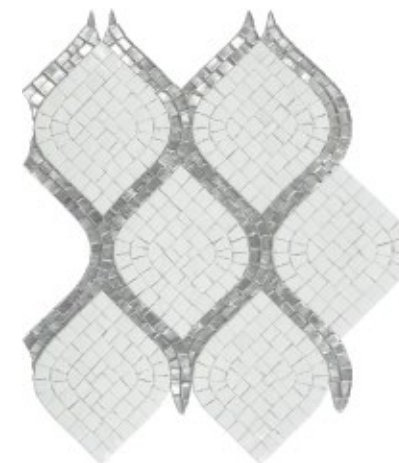

Unit: 11 3/4" x 12"
Unit Yield: 0.98 sqft

Color:
Novis
Vesper

Retail: $153 SF

LOVELY LUSTROUS
Taffeta evokes the fine fabric of it's namesake.