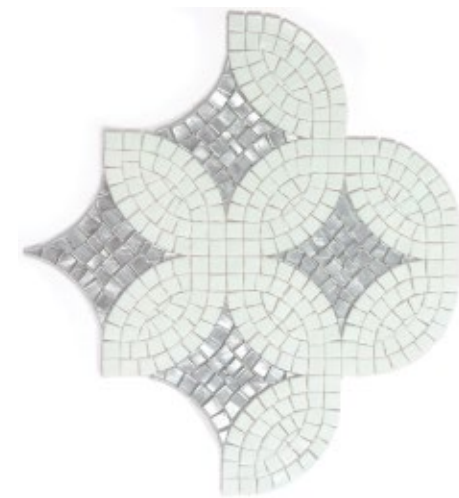

Unit: 12" x 12"
Unit Yield: 1.00 sqft

Color:
Novis
Vesper

Retail: $153 SF

LUMINOUS

The silver elements of Vesper in Astral compliment most aluminum, stainless steel, nickel and chrome fixtures.