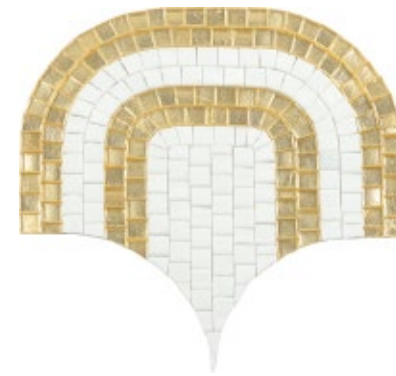

Unit: 12" x 7 1/2"
Unit Yield: 0.63 sqft

Color:
Novis
Apollo

Retail: $153 SF

GOLDEN GLOW

Lean into the gilded age with the golden glow of Apollo in Umbra .