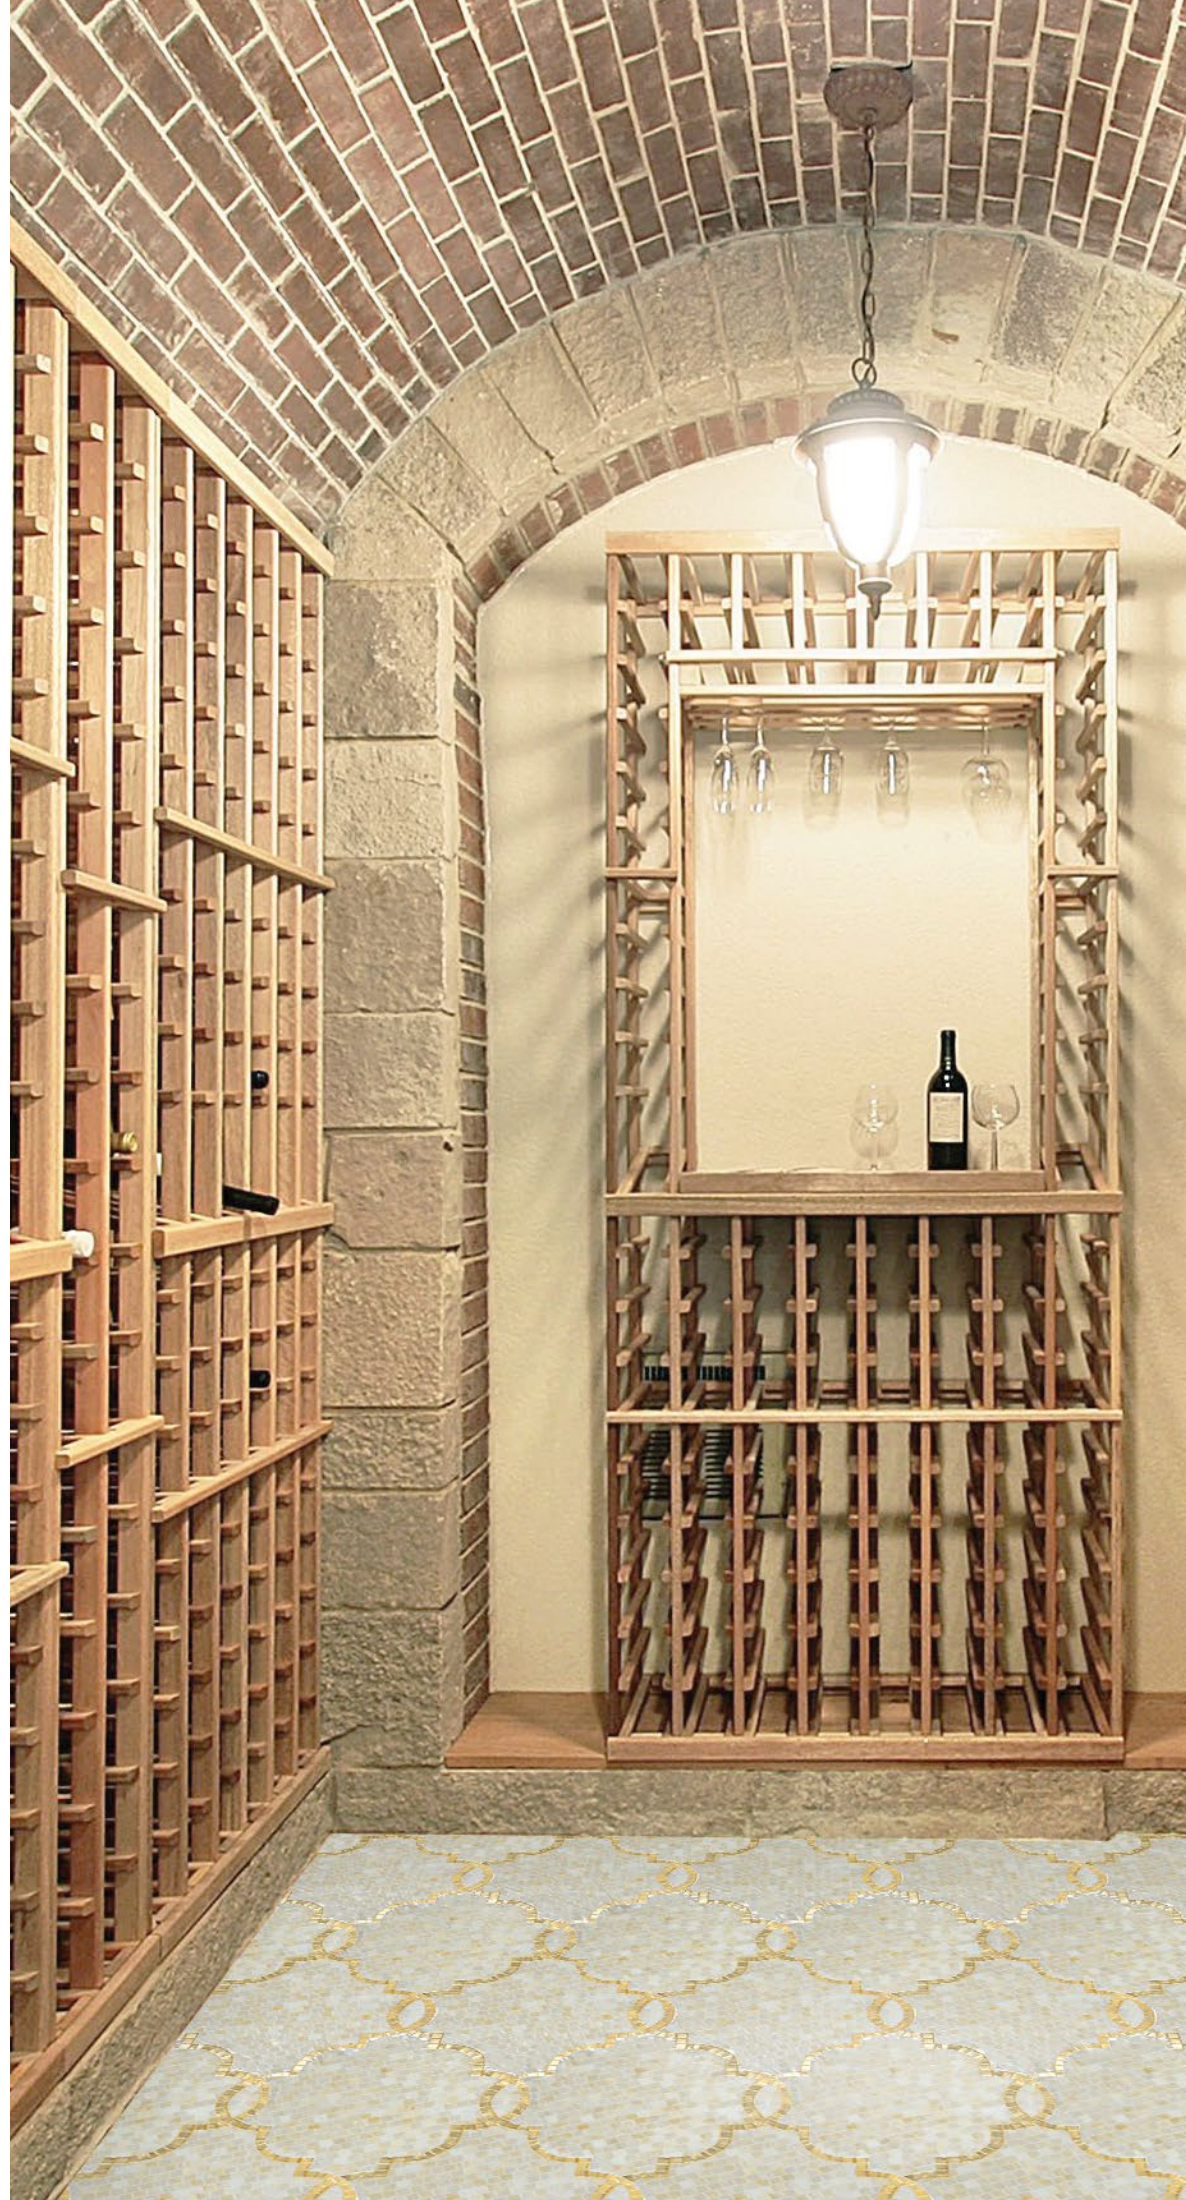

RAYONNANT

VINTAGE VIBE →

A wine cellar doesn't have to be drab & dark. Surface finish is just as important the cellar as it is in your kitchen.

REGENCY

Unit: 18 7/8" x 12 1/2"
Unit Yield: 1.64 sqft

Color:
Halo
Apollo