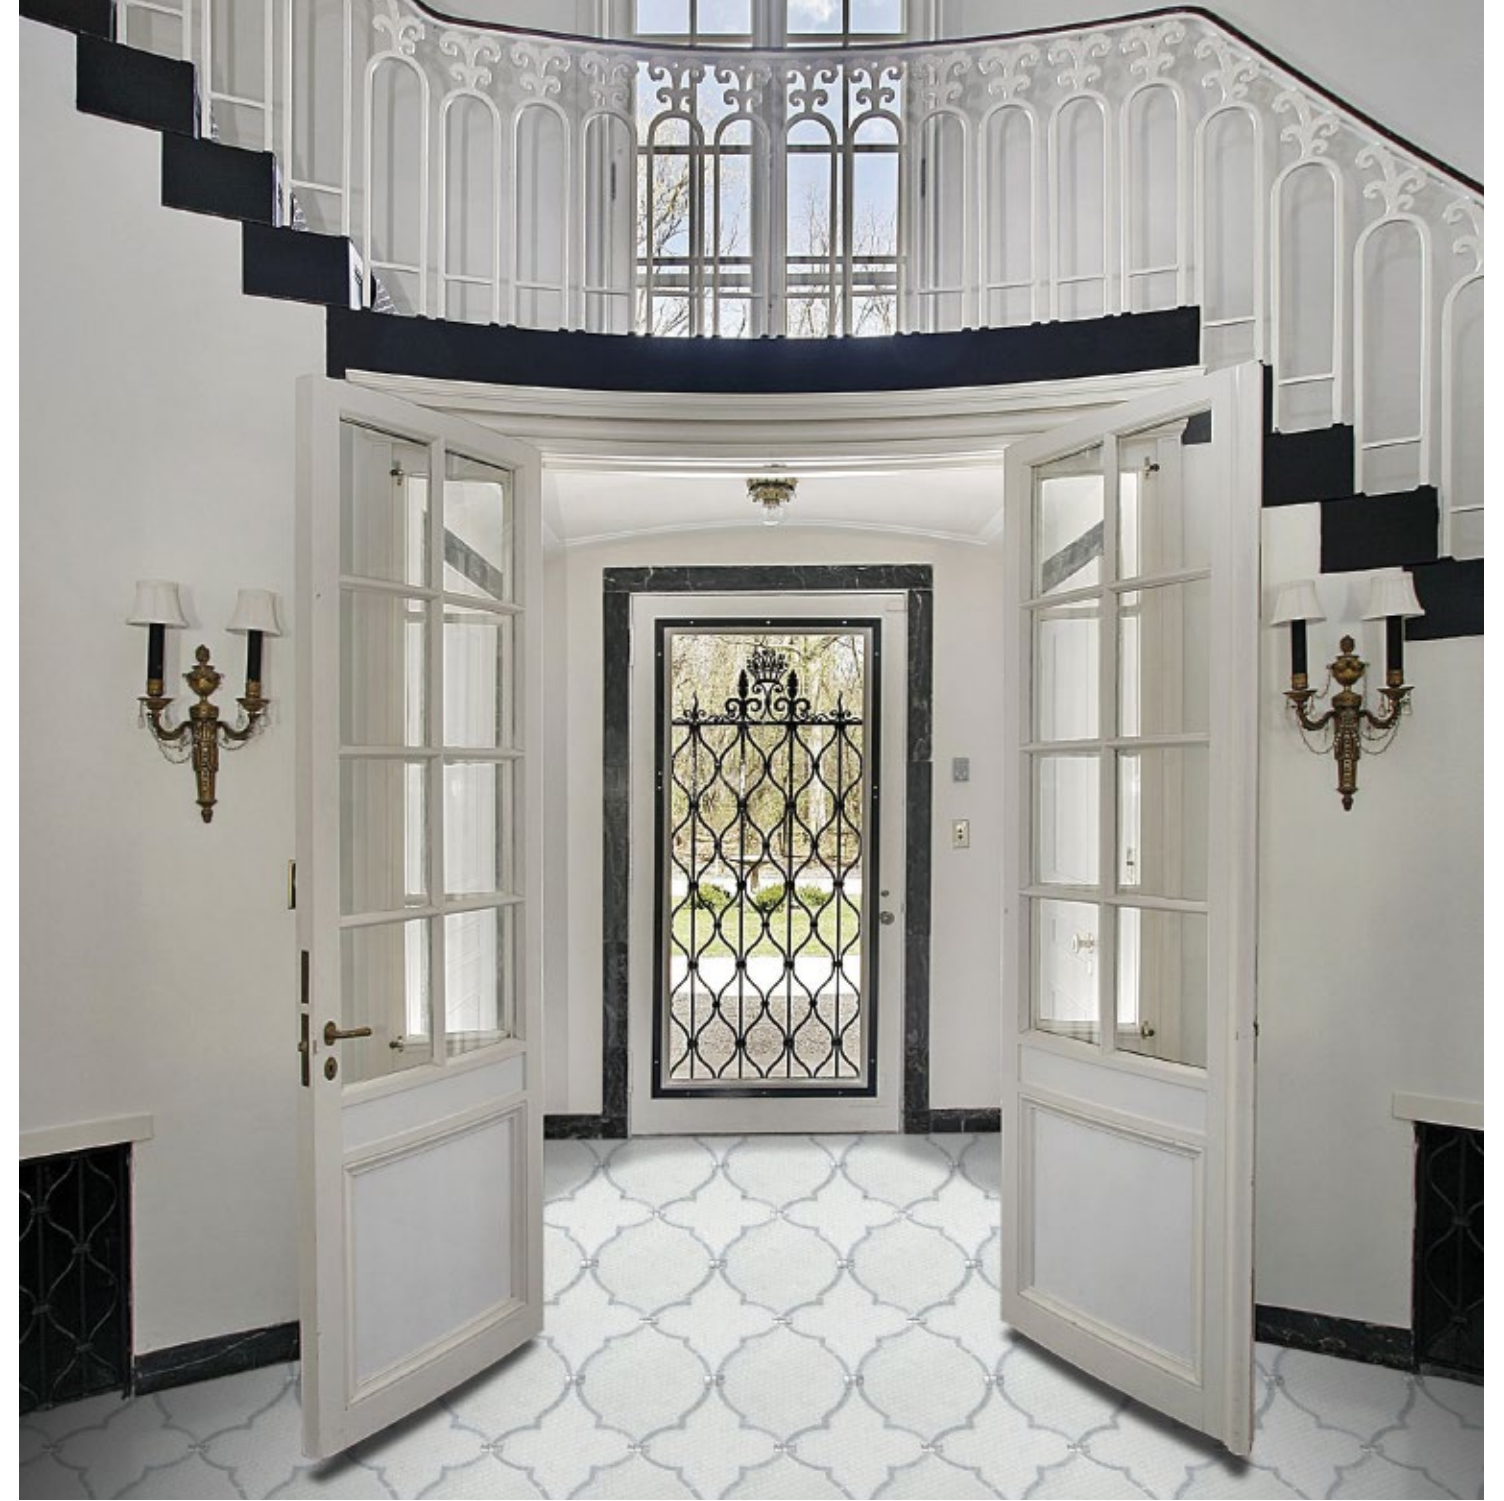

GLAM STYLE →

Glamour -Often associated with old Hollywood appeal, harkening to starlets' lavish estates. This pattern fits the play bill for sweeping installations.

GLAMOUR